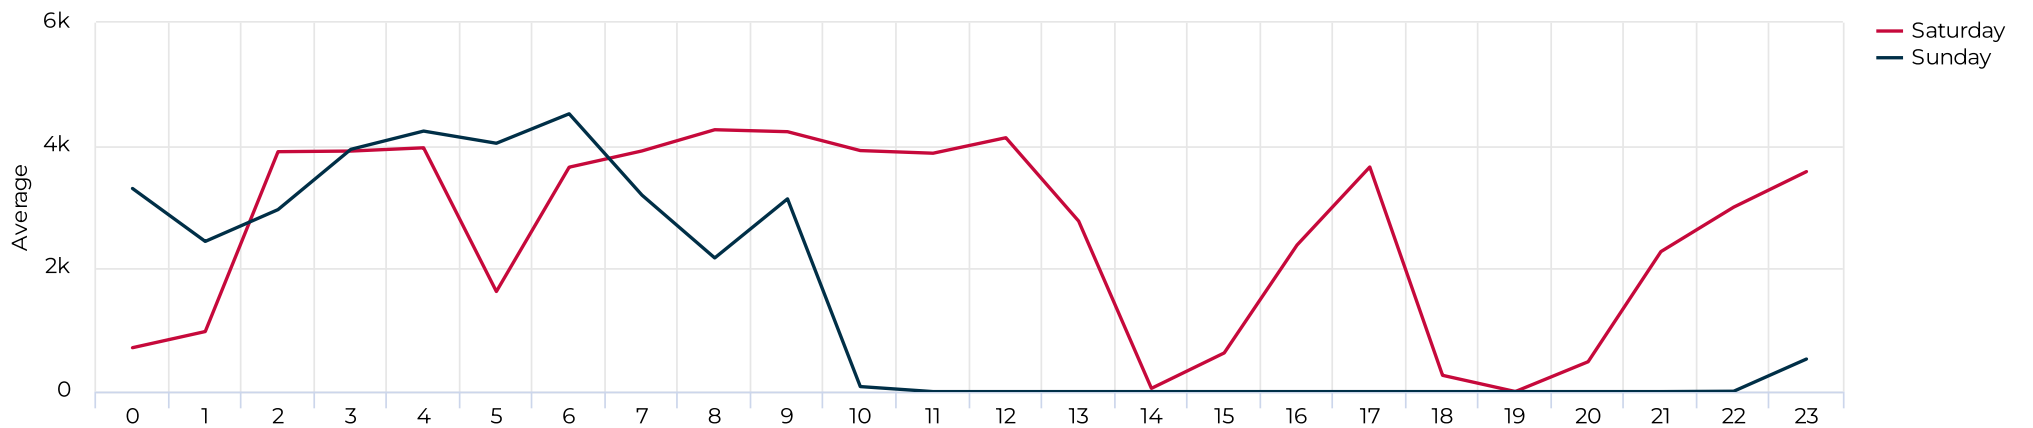

Pedestrian - Weekend Profile (Hourly)

08/01/2022 → 08/31/2022