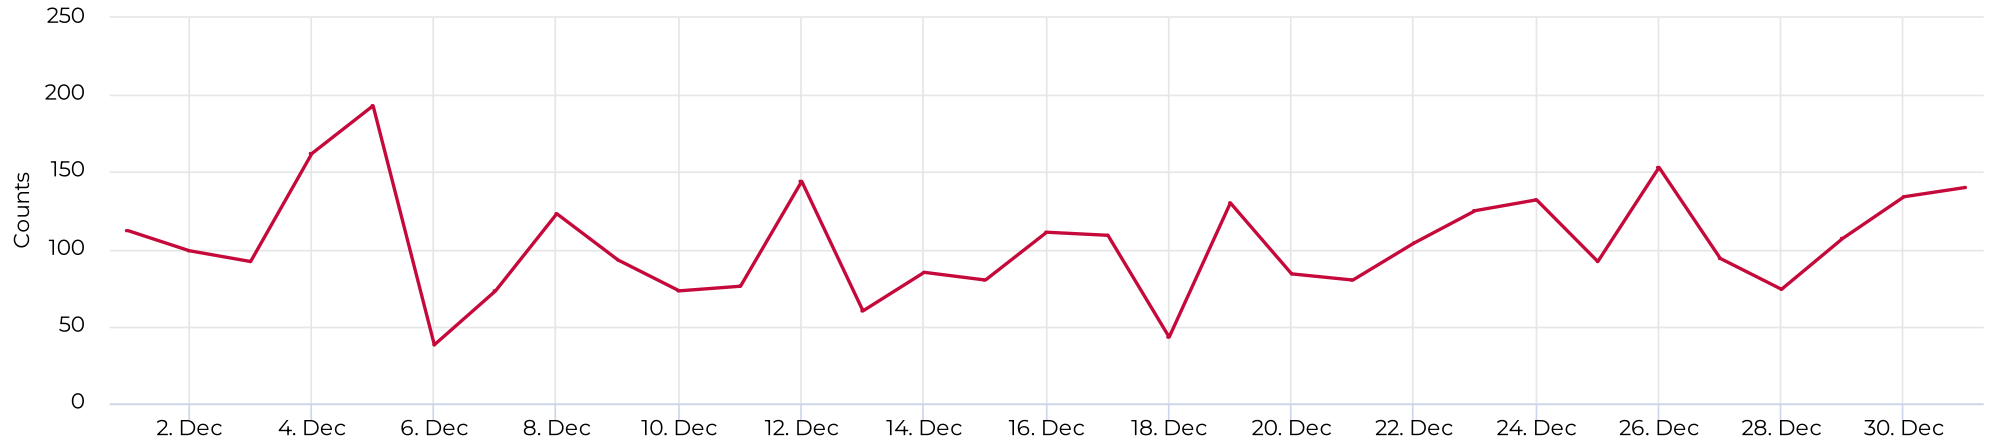

Brays at Spur 5

December 1, 2021 → December 31, 2021

Cyclist Total (Daily)