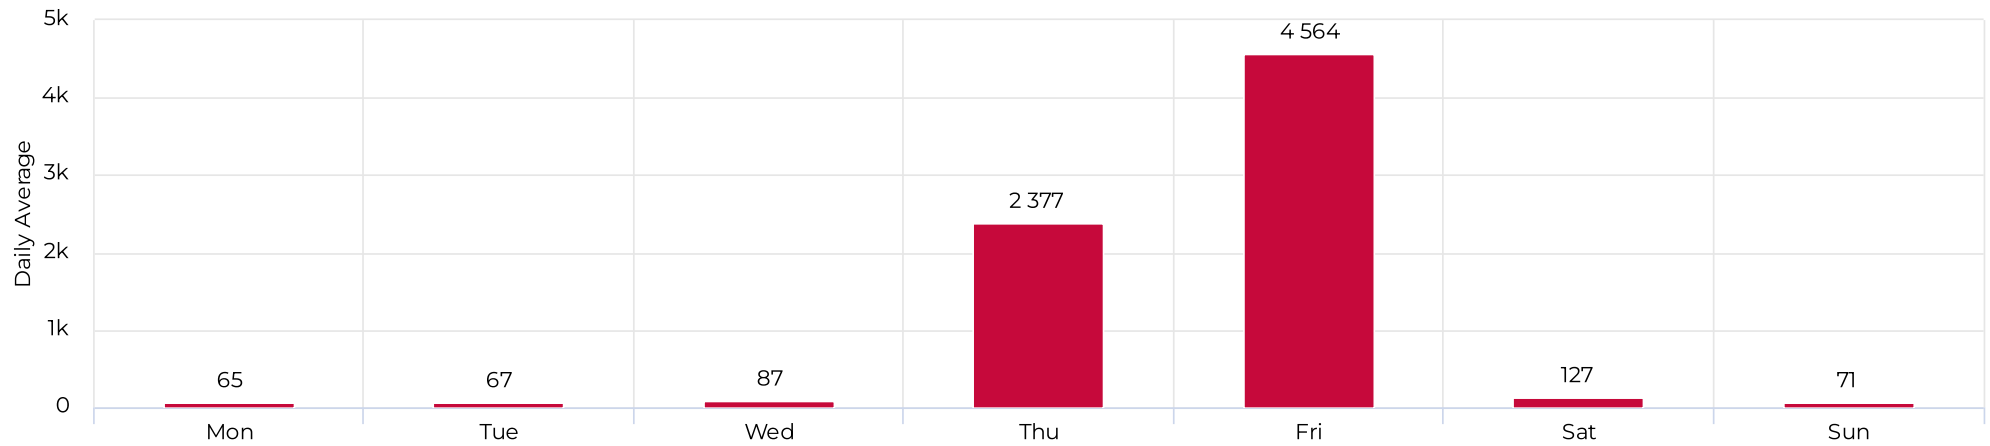

Pedestrian Profile (Daily)