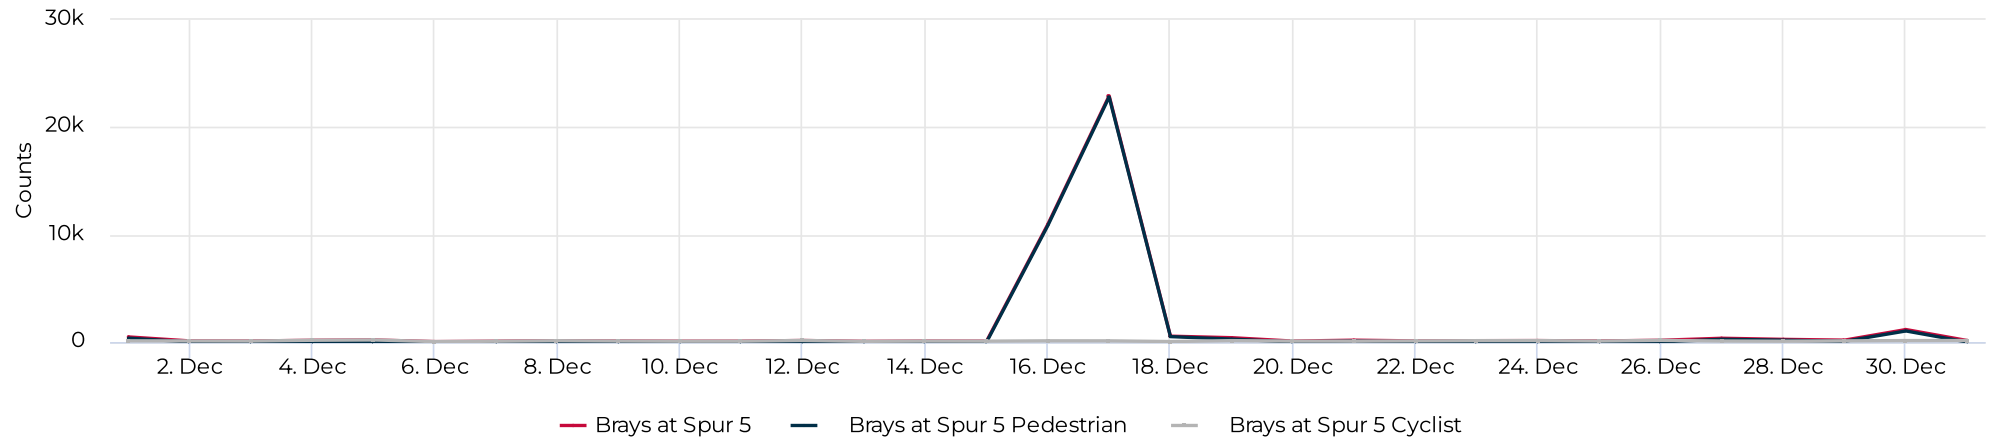

# Brays at Spur 5

December 1, 2021 → December 31, 2021

## Key Figures Summary

Site	Total ▼	Daily Average	Peak Day	Peak Count
Brays at Spur 5	39,670	1,280	Fri Dec 17, 2021	22,927
Brays at Spur 5 Pedestrian	36,455	1,176	Fri Dec 17, 2021	22,818
Brays Bayou Trail at Wheeler/Spur 5 Pedestrians Eastbound	36,439	1,175	Fri Dec 17, 2021	22,813
Brays at Spur 5 Cyclist	3,215	104	Sun Dec 5, 2021	193
Brays Bayou Trail at Wheeler/Spur 5 Cyclists Eastbound	1,973	64	Sun Dec 5, 2021	104
Brays Bayou Trail at Wheeler/Spur 5 Cyclists Westbound	1,242	40	Sun Dec 5, 2021	89
Brays Bayou Trail at Wheeler/Spur 5 Pedestrians Westbound	16	1	Thu Dec 16, 2021	9

## Daily traffic