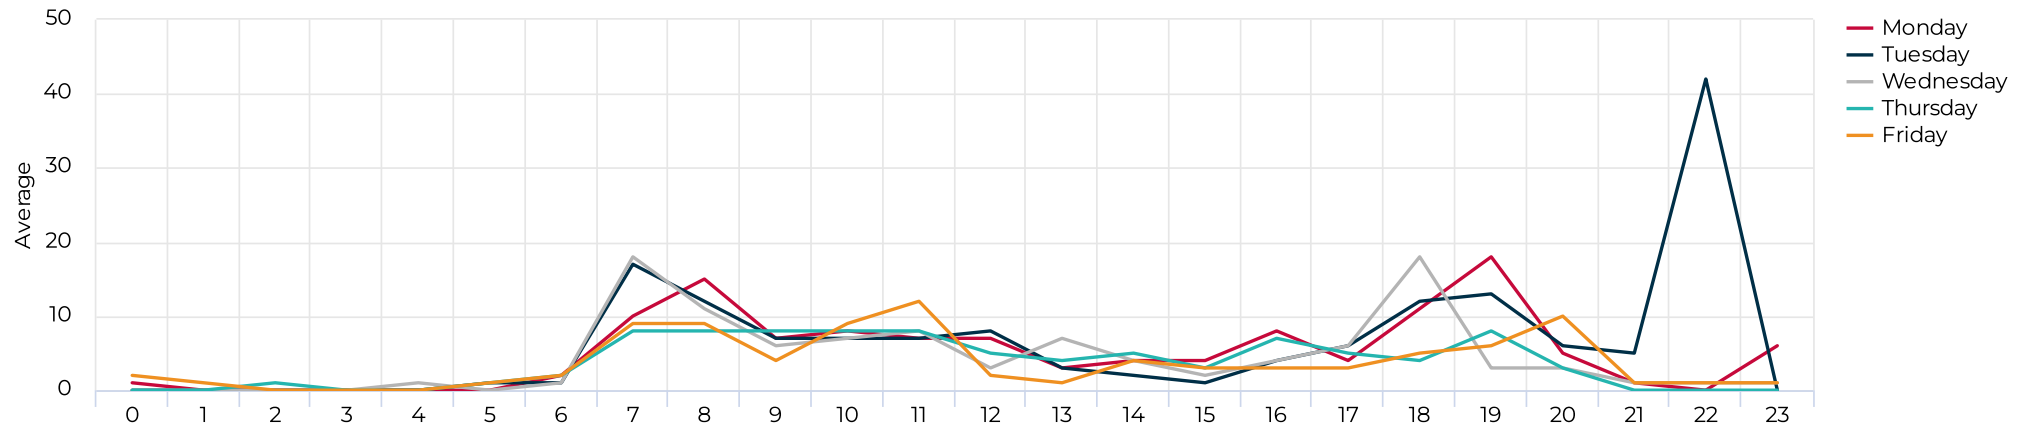

Brays at Spur 5

December 1, 2021 → December 31, 2021

Cyclist - Weekday Profile (Hourly)

08/01/2022 → 08/31/2022