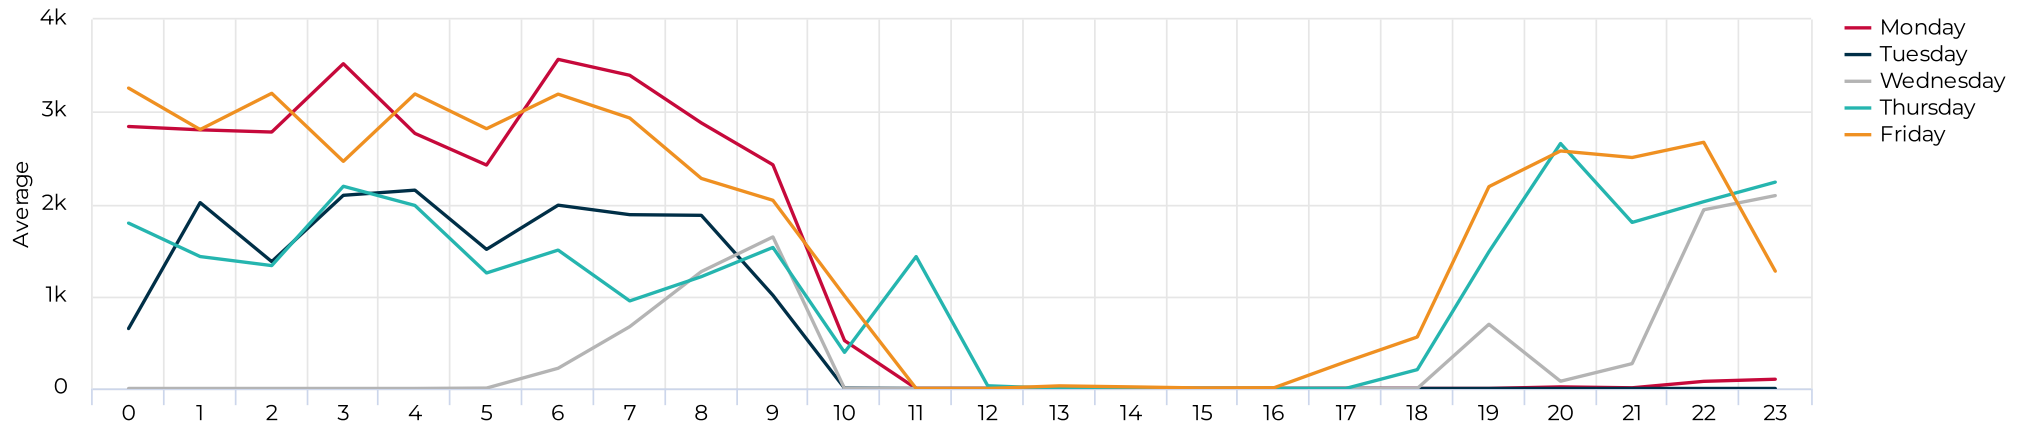

Brays at Spur 5

December 1, 2021 → December 31, 2021

Pedestrian - Weekday Profile (Hourly)

08/01/2022 → 08/31/2022