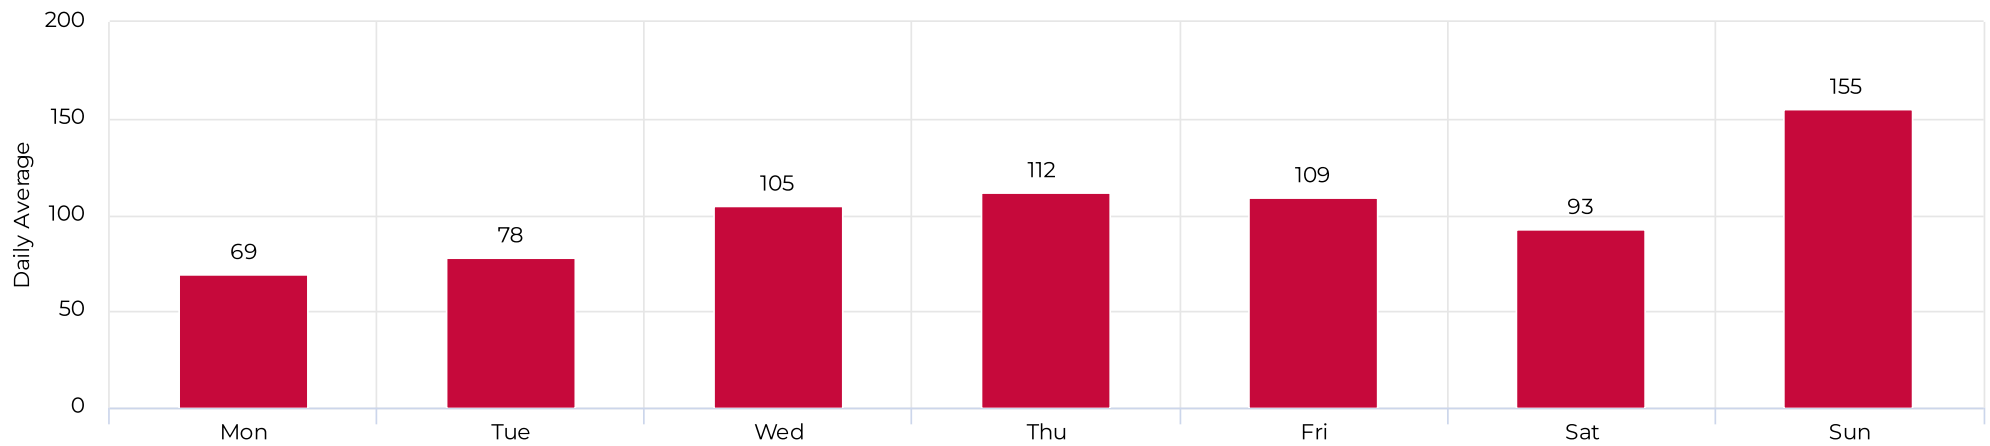

Cyclist Profile (Daily)