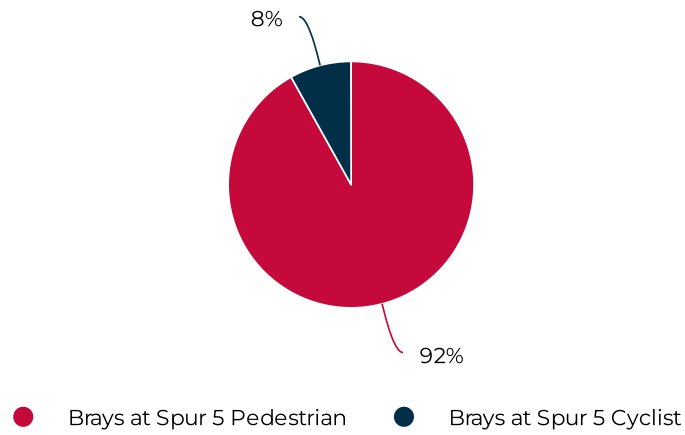

Distribution