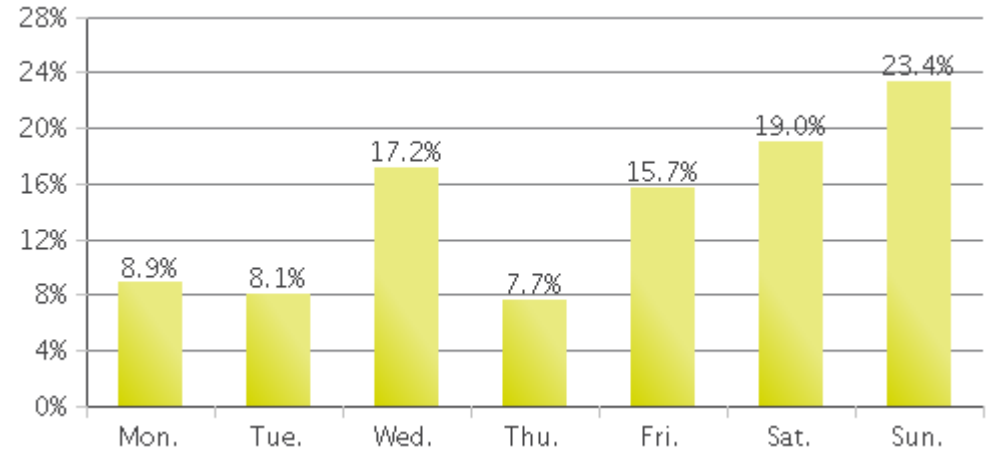

Daily Data

Weekly Profile

Hourly Profile during Weekdays

Hourly Profile during the Weekend

MKT Trail at 5th St (Heights) (Cyclists)

Period Analyzed: Wednesday, November 01, 2017 to Thursday, November 30, 2017

Daily Data

Weekly Profile

Hourly Profile during Weekdays

Hourly Profile during the Weekend