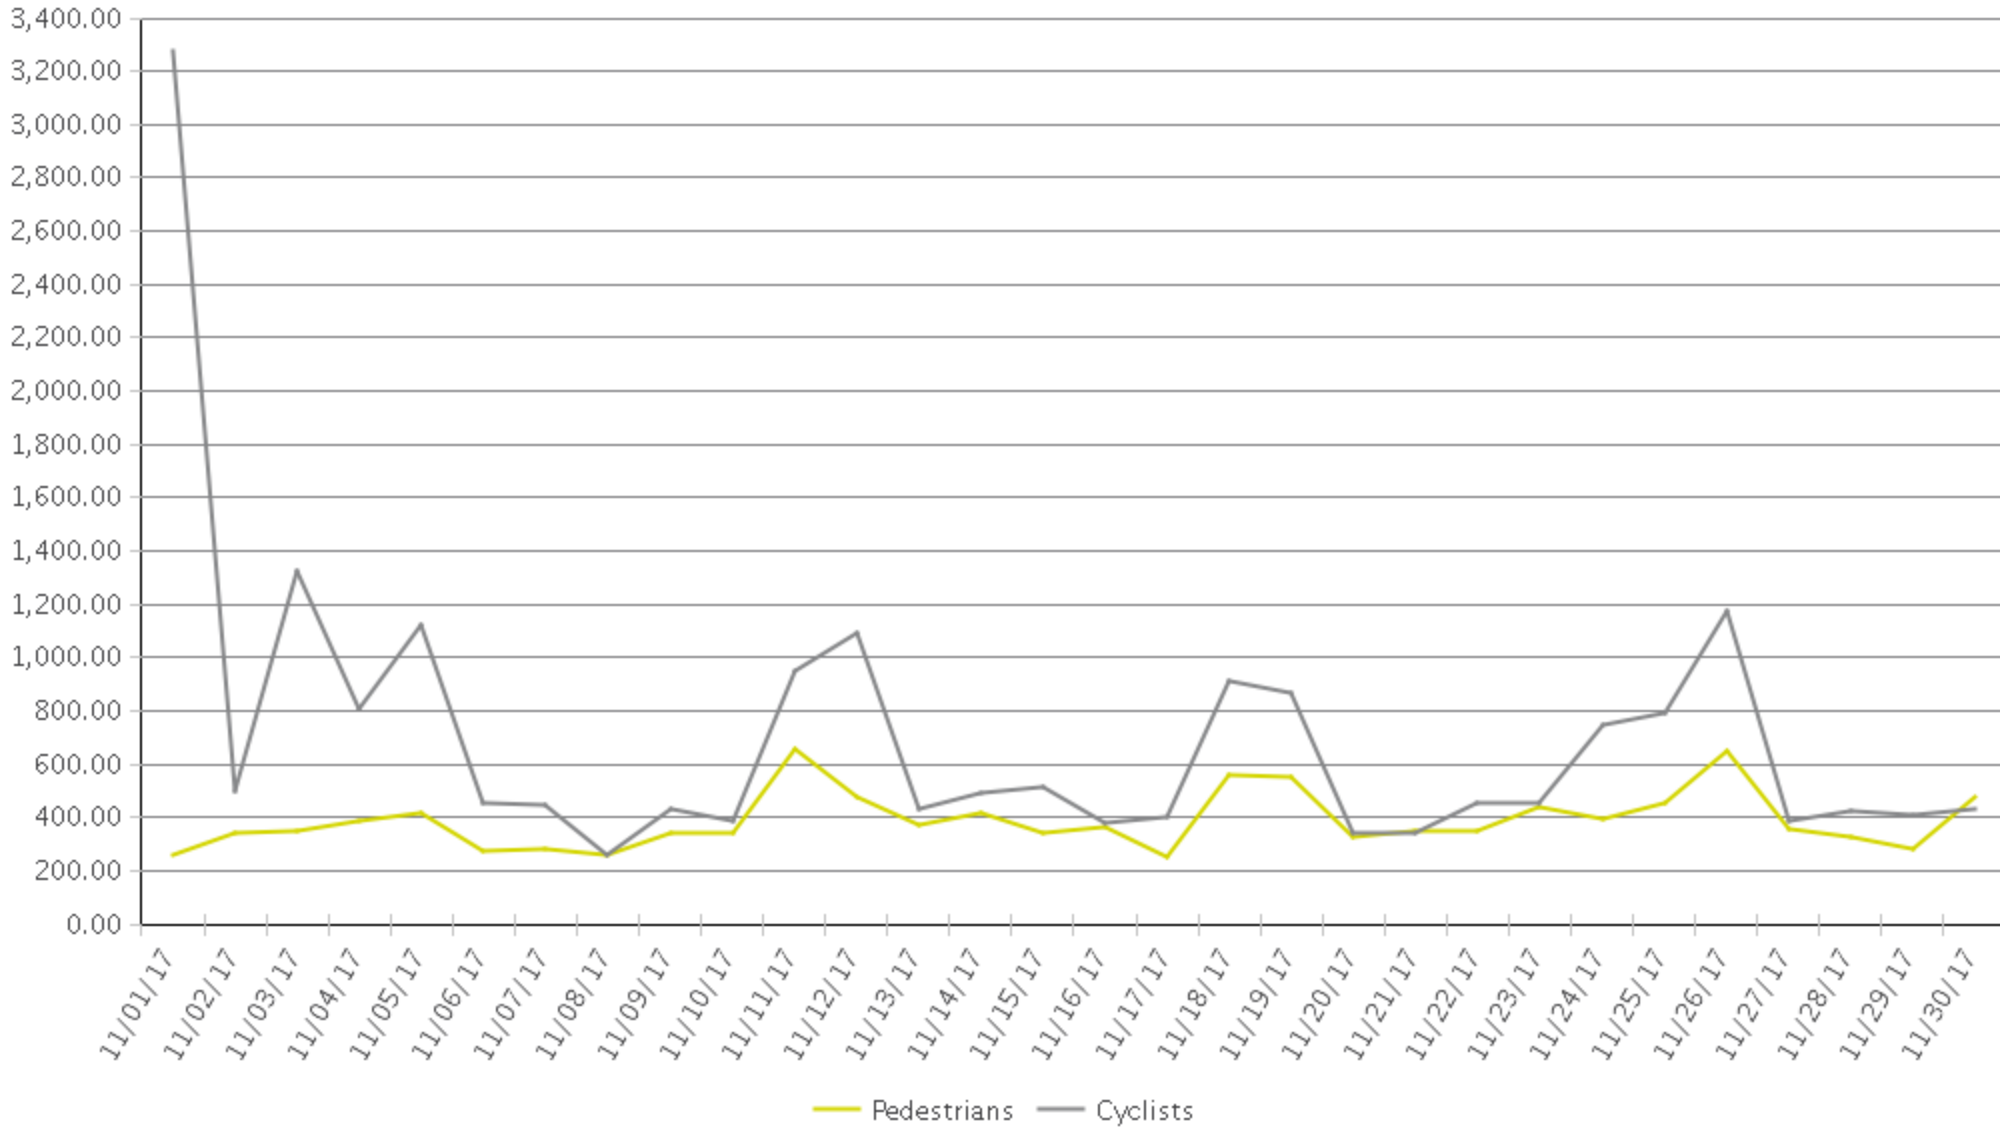

MKT Trail at 5th St (Heights)

Period Analyzed: Wednesday, November 01, 2017 to Thursday, November 30, 2017

	Total Traffic for the Analyzed Period	Daily Average	Busiest Day of the Week	Distribution	
				IN	OUT
Pedestrians	11,688	390	Sunday	56	44
Cyclists	21,016	701	Sunday	57	43

MKT Trail at 5th St (Heights)

Period Analyzed: Wednesday, November 01, 2017 to Thursday, November 30, 2017

MKT Trail at 5th St (Heights) (Pedestria...

Period Analyzed: Wednesday, November 01, 2017 to Thursday, November 30, 2017

Daily Data

Weekly Profile

Hourly Profile during Weekdays

Hourly Profile during the Weekend

MKT Trail at 5th St (Heights) (Cyclists)

Period Analyzed: Wednesday, November 01, 2017 to Thursday, November 30, 2017

Daily Data

Weekly Profile

Hourly Profile during Weekdays

Hourly Profile during the Weekend