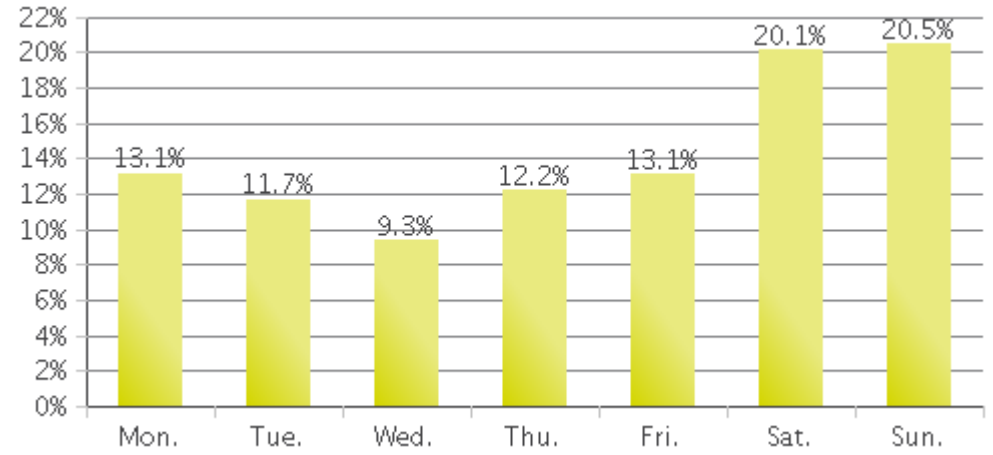

MKT Trail at 5th St (Heights)

Period Analyzed: Wednesday, November 01, 2017 to Thursday, November 30, 2017

	Total Traffic for the Analyzed Period	Daily Average	Busiest Day of the Week	Distribution	
				IN	OUT
Pedestrians	11,688	390	Sunday	56	44
Cyclists	21,016	701	Sunday	57	43

MKT Trail at 5th St (Heights)

Period Analyzed: Wednesday, November 01, 2017 to Thursday, November 30, 2017

MKT Trail at 5th St (Heights) (Pedestria...

Period Analyzed: Wednesday, November 01, 2017 to Thursday, November 30, 2017

Daily Data

Weekly Profile

Hourly Profile during Weekdays

Hourly Profile during the Weekend

MKT Trail at 5th St (Heights) (Cyclists)

Period Analyzed: Wednesday, November 01, 2017 to Thursday, November 30, 2017