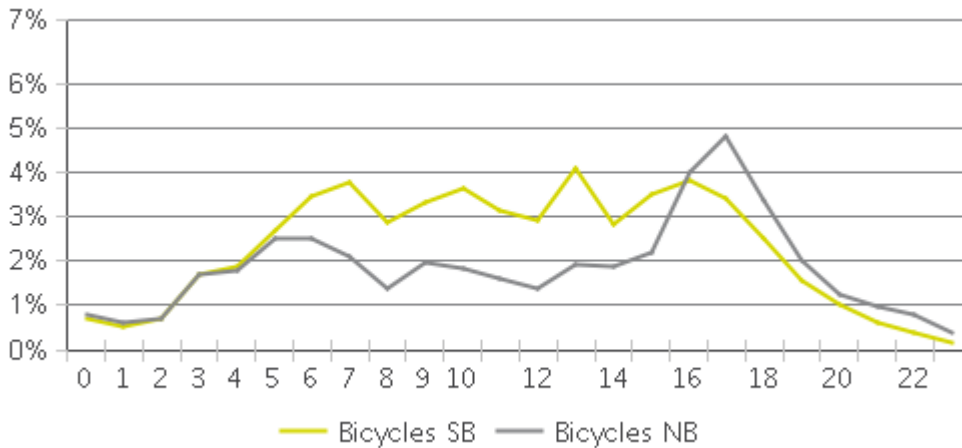

MKT Trail at 5th St (Heights)

Period Analyzed: Wednesday, November 01, 2017 to Thursday, November 30, 2017

	Total Traffic for the Analyzed Period	Daily Average	Busiest Day of the Week	Distribution	
				IN	OUT
Pedestrians	11,688	390	Sunday	56	44
Cyclists	21,016	701	Sunday	57	43

Daily Data

Weekly Profile

Hourly Profile during Weekdays

Hourly Profile during the Weekend

MKT Trail at 5th St (Heights) (Cyclists)

Period Analyzed: Wednesday, November 01, 2017 to Thursday, November 30, 2017

Daily Data

Weekly Profile

Hourly Profile during Weekdays

Hourly Profile during the Weekend