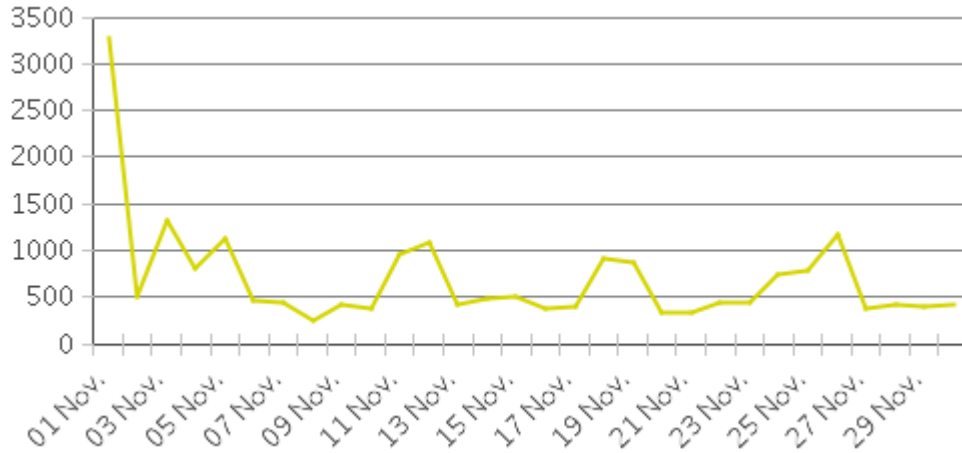

MKT Trail at 5th St (Heights)

Period Analyzed: Wednesday, November 01, 2017 to Thursday, November 30, 2017

	Total Traffic for the Analyzed Period	Daily Average	Busiest Day of the Week	Distribution	
				IN	OUT
Pedestrians	11,688	390	Sunday	56	44
Cyclists	21,016	701	Sunday	57	43

MKT Trail at 5th St (Heights)

Period Analyzed: Wednesday, November 01, 2017 to Thursday, November 30, 2017

MKT Trail at 5th St (Heights) (Pedestria...

Period Analyzed: Wednesday, November 01, 2017 to Thursday, November 30, 2017

Daily Data

Weekly Profile

Hourly Profile during Weekdays

Hourly Profile during the Weekend

MKT Trail at 5th St (Heights) (Cyclists)

Period Analyzed: Wednesday, November 01, 2017 to Thursday, November 30, 2017

Daily Data

Weekly Profile

Hourly Profile during Weekdays

Hourly Profile during the Weekend