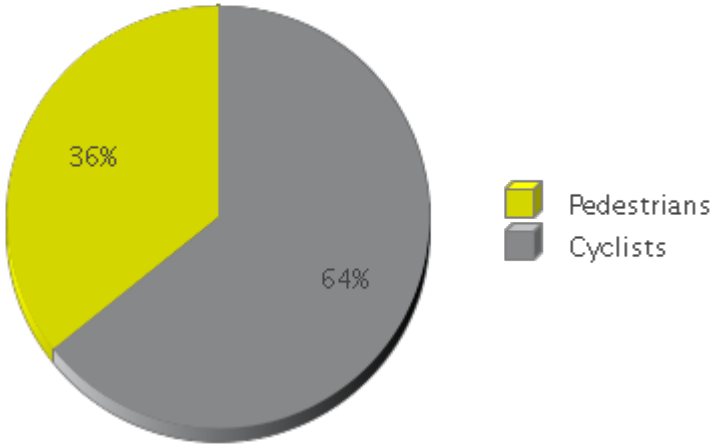

MKT Trail at 5th St (Heights)

Period Analyzed: Wednesday, November 01, 2017 to Thursday, November 30, 2017

	Total Traffic for the Analyzed Period	Daily Average	Busiest Day of the Week	Distribution	
				IN	OUT
Pedestrians	11,688	390	Sunday	56	44
Cyclists	21,016	701	Sunday	57	43

MKT Trail at 5th St (Heights)

Period Analyzed: Wednesday, November 01, 2017 to Thursday, November 30, 2017

MKT Trail at 5th St (Heights) (Pedestria...

Period Analyzed: Wednesday, November 01, 2017 to Thursday, November 30, 2017