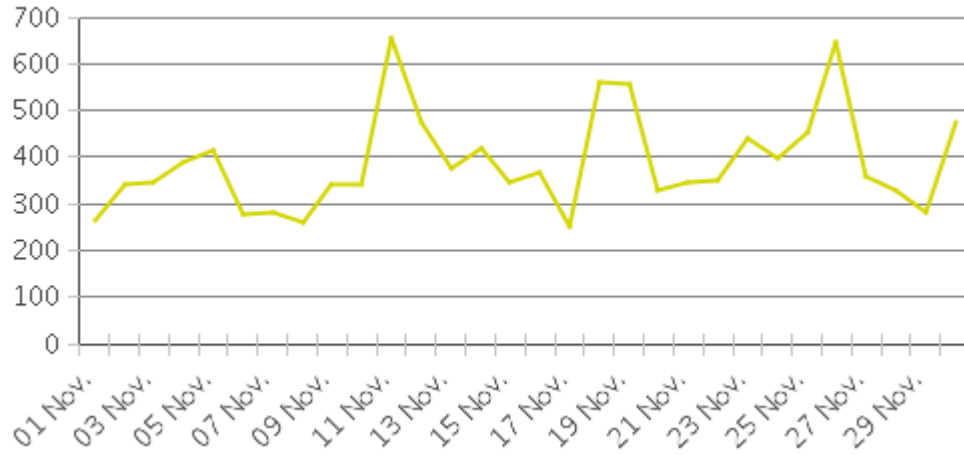

MKT Trail at 5th St (Heights)

Period Analyzed: Wednesday, November 01, 2017 to Thursday, November 30, 2017

	Total Traffic for the Analyzed Period	Daily Average	Busiest Day of the Week	Distribution	
				IN	OUT
Pedestrians	11,688	390	Sunday	56	44
Cyclists	21,016	701	Sunday	57	43

MKT Trail at 5th St (Heights)

Period Analyzed: Wednesday, November 01, 2017 to Thursday, November 30, 2017

MKT Trail at 5th St (Heights) (Pedestria...

Period Analyzed: Wednesday, November 01, 2017 to Thursday, November 30, 2017

Daily Data

Weekly Profile

Hourly Profile during Weekdays

Hourly Profile during the Weekend

MKT Trail at 5th St (Heights) (Cyclists)

Period Analyzed: Wednesday, November 01, 2017 to Thursday, November 30, 2017

Daily Data

Weekly Profile

Hourly Profile during Weekdays

Hourly Profile during the Weekend