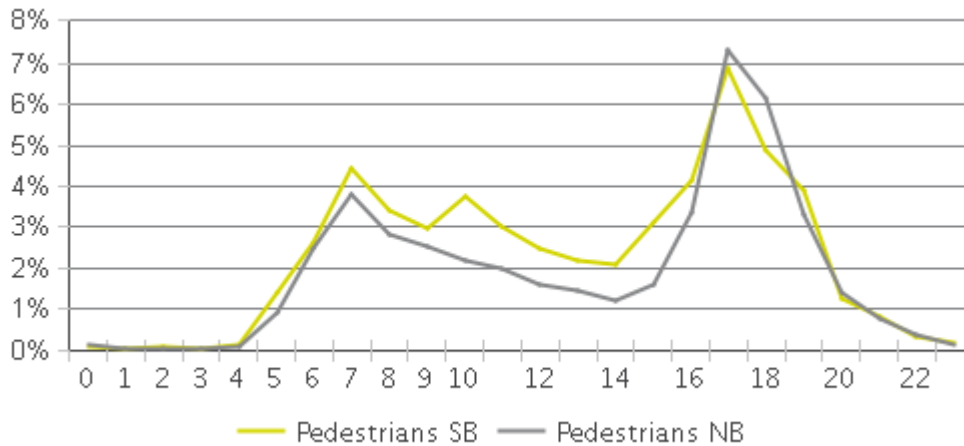

MKT Trail at 5th St (Heights)

Period Analyzed: Wednesday, November 01, 2017 to Thursday, November 30, 2017

	Total Traffic for the Analyzed Period	Daily Average	Busiest Day of the Week	Distribution	
				IN	OUT
Pedestrians	11,688	390	Sunday	56	44
Cyclists	21,016	701	Sunday	57	43

MKT Trail at 5th St (Heights)

Period Analyzed: Wednesday, November 01, 2017 to Thursday, November 30, 2017

MKT Trail at 5th St (Heights) (Pedestria...

Period Analyzed: Wednesday, November 01, 2017 to Thursday, November 30, 2017

Daily Data

Weekly Profile

Hourly Profile during Weekdays

Hourly Profile during the Weekend

MKT Trail at 5th St (Heights) (Cyclists)

Period Analyzed: Wednesday, November 01, 2017 to Thursday, November 30, 2017