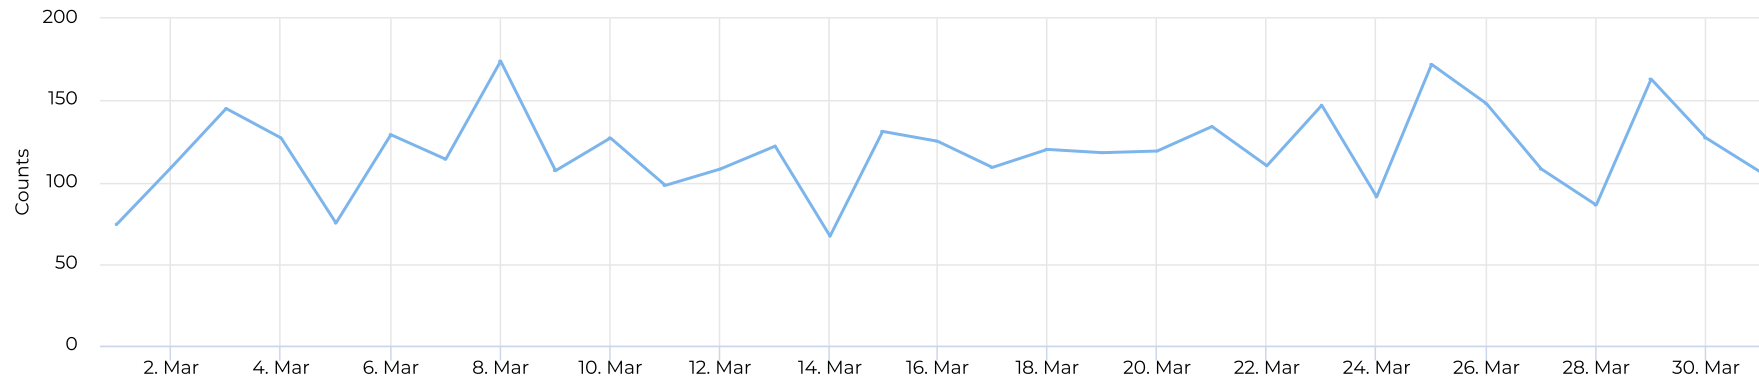

Columbia Tap at Blodgett

March 1, 2021 → March 31, 2021

Key Figures Summary

Site	Total	Average	Peak Count	Peak Period
Columbia Tap at Blodgett	8,739	282	444	Sun Mar 21, 2021
Columbia Tap at Blodgett Cyclist	5,049	163	315	Sat Mar 13, 2021
Columbia Tap at Blodgett Pedestrian	3,690	119	174	Mon Mar 8, 2021
Blodgett at Ennis TSU Columbia Tap Cyclists Northbound	2,657	86	175	Sun Mar 21, 2021
Blodgett at Ennis TSU Columbia Tap Cyclists Southbound	2,392	77	158	Sat Mar 13, 2021
Blodgett at Ennis TSU Columbia Tap Pedestrians Northbound	1,875	60	88	Mon Mar 8, 2021
Blodgett at Ennis TSU Columbia Tap Pedestrians Southbound	1,815	59	90	Thu Mar 25, 2021

Columbia Tap at Blodgett

March 1, 2021 → March 31, 2021

Time Series

Distribution

Columbia Tap at Blodgett

March 1, 2021 → March 31, 2021

Daily Data (Pedestrian)

Pedestrian Profile (Daily)

Columbia Tap at Blodgett

March 1, 2021 → March 31, 2021

Pedestrian - Weekday Profile (Hourly)

03/01/2021 → 03/31/2021

Pedestrian - Weekend Profile (Hourly)

03/01/2021 → 03/31/2021

Columbia Tap at Blodgett

March 1, 2021 → March 31, 2021

Cyclist Total (Daily)

Cyclist Profile (Daily)

Columbia Tap at Blodgett

March 1, 2021 → March 31, 2021

Cyclist - Weekday Profile (Hourly)

03/01/2021 → 03/31/2021

Cyclist - Weekend Profile (Hourly)

03/01/2021 → 03/31/2021