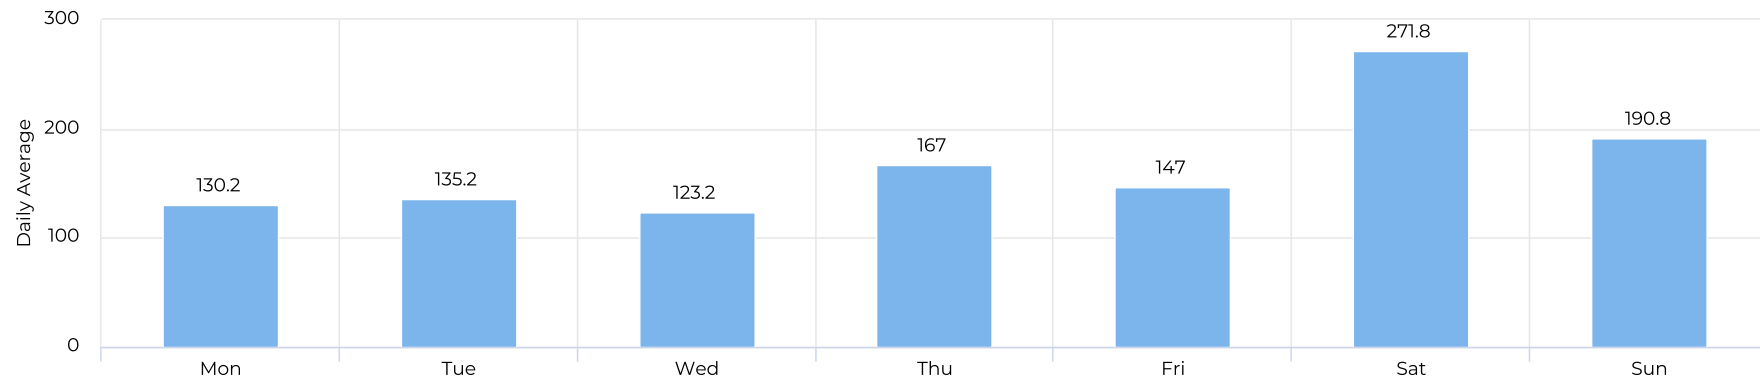

Columbia Tap at Blodgett

March 1, 2021 → March 31, 2021

Time Series

Distribution

Columbia Tap at Blodgett

March 1, 2021 → March 31, 2021

Daily Data (Pedestrian)

Pedestrian Profile (Daily)

Columbia Tap at Blodgett

March 1, 2021 → March 31, 2021

Pedestrian - Weekday Profile (Hourly)

03/01/2021 → 03/31/2021

Pedestrian - Weekend Profile (Hourly)

03/01/2021 → 03/31/2021

Columbia Tap at Blodgett

March 1, 2021 → March 31, 2021

Cyclist Total (Daily)

Cyclist Profile (Daily)

Columbia Tap at Blodgett

March 1, 2021 → March 31, 2021

Cyclist - Weekday Profile (Hourly)

03/01/2021 → 03/31/2021

Cyclist - Weekend Profile (Hourly)

03/01/2021 → 03/31/2021