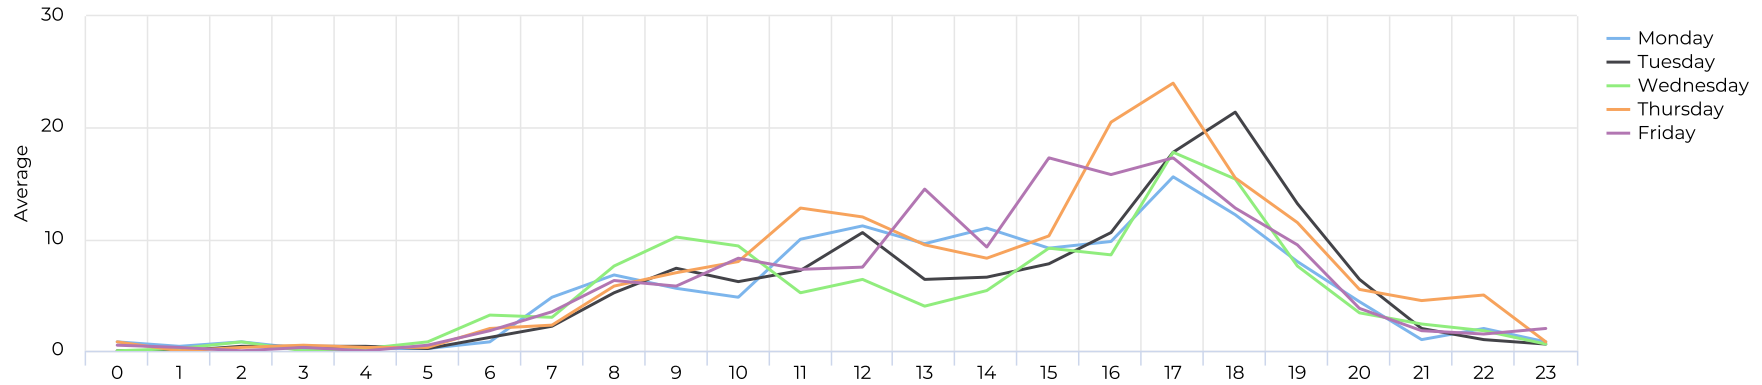

Columbia Tap at Blodgett

March 1, 2021 → March 31, 2021

Time Series

Distribution

Columbia Tap at Blodgett

March 1, 2021 → March 31, 2021

Daily Data (Pedestrian)

Pedestrian Profile (Daily)

Columbia Tap at Blodgett

March 1, 2021 → March 31, 2021

Pedestrian - Weekday Profile (Hourly)

03/01/2021 → 03/31/2021

Pedestrian - Weekend Profile (Hourly)

03/01/2021 → 03/31/2021

Columbia Tap at Blodgett

March 1, 2021 → March 31, 2021

Cyclist Total (Daily)

Cyclist Profile (Daily)

Columbia Tap at Blodgett

March 1, 2021 → March 31, 2021

Cyclist - Weekday Profile (Hourly)

03/01/2021 → 03/31/2021

Cyclist - Weekend Profile (Hourly)

03/01/2021 → 03/31/2021