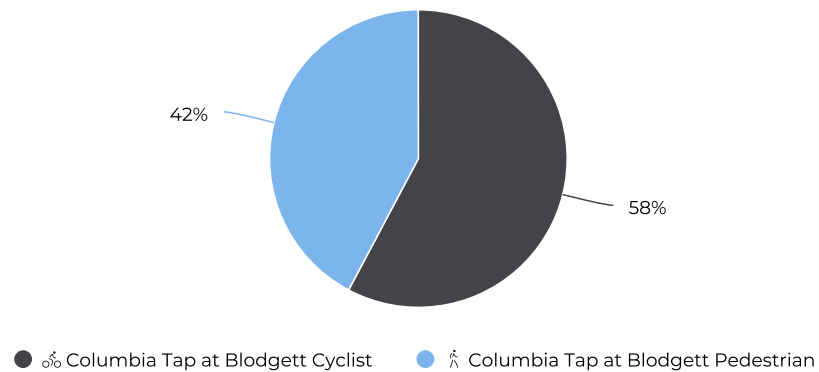

Columbia Tap at Blodgett

March 1, 2021 → March 31, 2021

Key Figures Summary

Site	Total	Average	Peak Count	Peak Period
Columbia Tap at Blodgett	8,739	282	444	Sun Mar 21, 2021
Columbia Tap at Blodgett Cyclist	5,049	163	315	Sat Mar 13, 2021
Columbia Tap at Blodgett Pedestrian	3,690	119	174	Mon Mar 8, 2021
Blodgett at Ennis TSU Columbia Tap Cyclists Northbound	2,657	86	175	Sun Mar 21, 2021
Blodgett at Ennis TSU Columbia Tap Cyclists Southbound	2,392	77	158	Sat Mar 13, 2021
Blodgett at Ennis TSU Columbia Tap Pedestrians Northbound	1,875	60	88	Mon Mar 8, 2021
Blodgett at Ennis TSU Columbia Tap Pedestrians Southbound	1,815	59	90	Thu Mar 25, 2021

Columbia Tap at Blodgett

March 1, 2021 → March 31, 2021

Time Series

Distribution

Columbia Tap at Blodgett

March 1, 2021 → March 31, 2021

Daily Data (Pedestrian)

Pedestrian Profile (Daily)

Columbia Tap at Blodgett

March 1, 2021 → March 31, 2021

Pedestrian - Weekday Profile (Hourly)

03/01/2021 → 03/31/2021

Pedestrian - Weekend Profile (Hourly)

03/01/2021 → 03/31/2021

Columbia Tap at Blodgett

March 1, 2021 → March 31, 2021

Cyclist Total (Daily)

Cyclist Profile (Daily)

Columbia Tap at Blodgett

March 1, 2021 → March 31, 2021

Cyclist - Weekday Profile (Hourly)

03/01/2021 → 03/31/2021

Cyclist - Weekend Profile (Hourly)

03/01/2021 → 03/31/2021