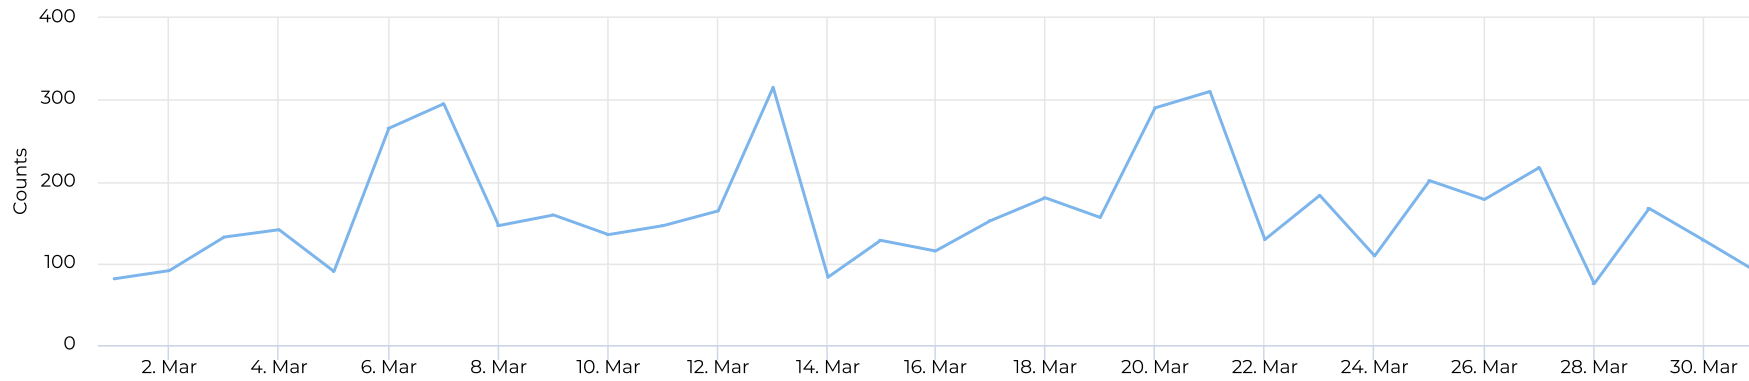

Columbia Tap at Blodgett

March 1, 2021 → March 31, 2021

Time Series

Distribution

Columbia Tap at Blodgett

March 1, 2021 → March 31, 2021

Daily Data (Pedestrian)

Pedestrian Profile (Daily)

Columbia Tap at Blodgett

March 1, 2021 → March 31, 2021

Pedestrian - Weekday Profile (Hourly)

03/01/2021 → 03/31/2021

Pedestrian - Weekend Profile (Hourly)

03/01/2021 → 03/31/2021

Columbia Tap at Blodgett

March 1, 2021 → March 31, 2021

Cyclist Total (Daily)

Cyclist Profile (Daily)

Columbia Tap at Blodgett

March 1, 2021 → March 31, 2021

Cyclist - Weekday Profile (Hourly)

03/01/2021 → 03/31/2021

Cyclist - Weekend Profile (Hourly)

03/01/2021 → 03/31/2021