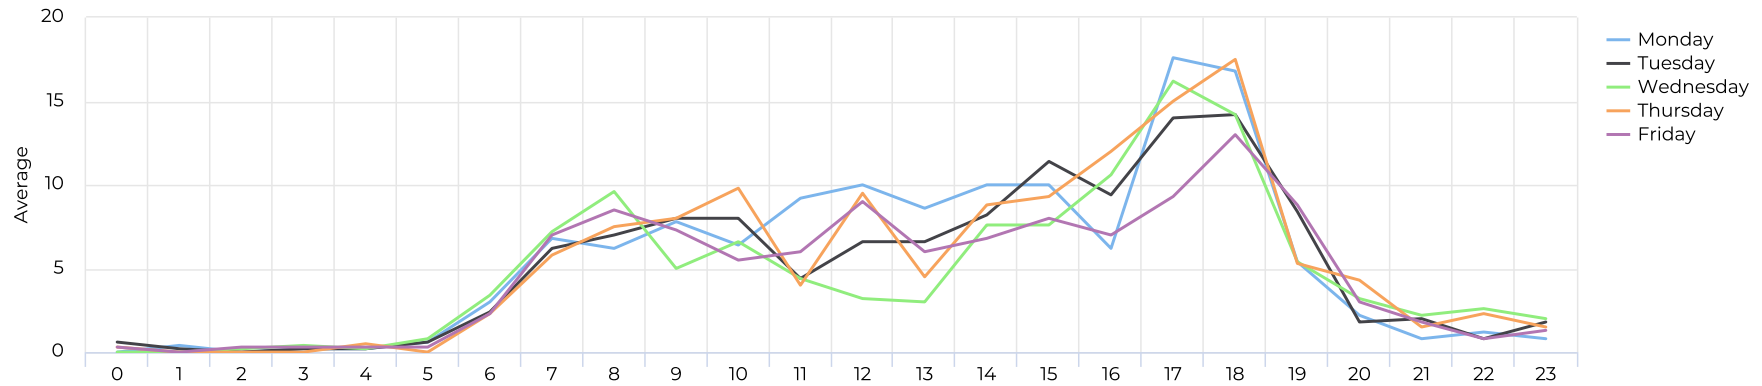

Columbia Tap at Blodgett

March 1, 2021 → March 31, 2021

Key Figures Summary

Site	Total	Average	Peak Count	Peak Period
Columbia Tap at Blodgett	8,739	282	444	Sun Mar 21, 2021
Columbia Tap at Blodgett Cyclist	5,049	163	315	Sat Mar 13, 2021
Columbia Tap at Blodgett Pedestrian	3,690	119	174	Mon Mar 8, 2021
Blodgett at Ennis TSU Columbia Tap Cyclists Northbound	2,657	86	175	Sun Mar 21, 2021
Blodgett at Ennis TSU Columbia Tap Cyclists Southbound	2,392	77	158	Sat Mar 13, 2021
Blodgett at Ennis TSU Columbia Tap Pedestrians Northbound	1,875	60	88	Mon Mar 8, 2021
Blodgett at Ennis TSU Columbia Tap Pedestrians Southbound	1,815	59	90	Thu Mar 25, 2021

Columbia Tap at Blodgett

March 1, 2021 → March 31, 2021

Time Series

Distribution

Columbia Tap at Blodgett

March 1, 2021 → March 31, 2021

Daily Data (Pedestrian)

Pedestrian Profile (Daily)

Columbia Tap at Blodgett

March 1, 2021 → March 31, 2021

Pedestrian - Weekday Profile (Hourly)

03/01/2021 → 03/31/2021

Pedestrian - Weekend Profile (Hourly)

03/01/2021 → 03/31/2021

Columbia Tap at Blodgett

March 1, 2021 → March 31, 2021

Cyclist Total (Daily)

Cyclist Profile (Daily)

Columbia Tap at Blodgett

March 1, 2021 → March 31, 2021

Cyclist - Weekday Profile (Hourly)

03/01/2021 → 03/31/2021

Cyclist - Weekend Profile (Hourly)

03/01/2021 → 03/31/2021