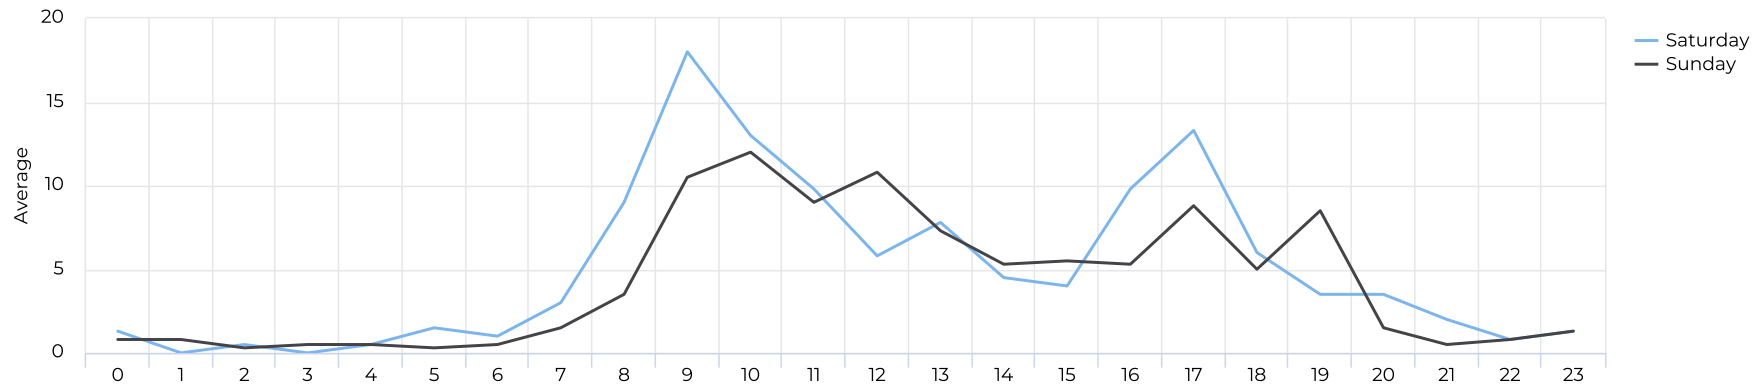

Columbia Tap at Blodgett

March 1, 2021 → March 31, 2021

Time Series

Distribution

Columbia Tap at Blodgett

March 1, 2021 → March 31, 2021

Daily Data (Pedestrian)

Pedestrian Profile (Daily)

Columbia Tap at Blodgett

March 1, 2021 → March 31, 2021

Pedestrian - Weekday Profile (Hourly)

03/01/2021 → 03/31/2021

Pedestrian - Weekend Profile (Hourly)

03/01/2021 → 03/31/2021

Columbia Tap at Blodgett

March 1, 2021 → March 31, 2021

Cyclist Total (Daily)

Cyclist Profile (Daily)

Columbia Tap at Blodgett

March 1, 2021 → March 31, 2021

Cyclist - Weekday Profile (Hourly)

03/01/2021 → 03/31/2021

Cyclist - Weekend Profile (Hourly)

03/01/2021 → 03/31/2021