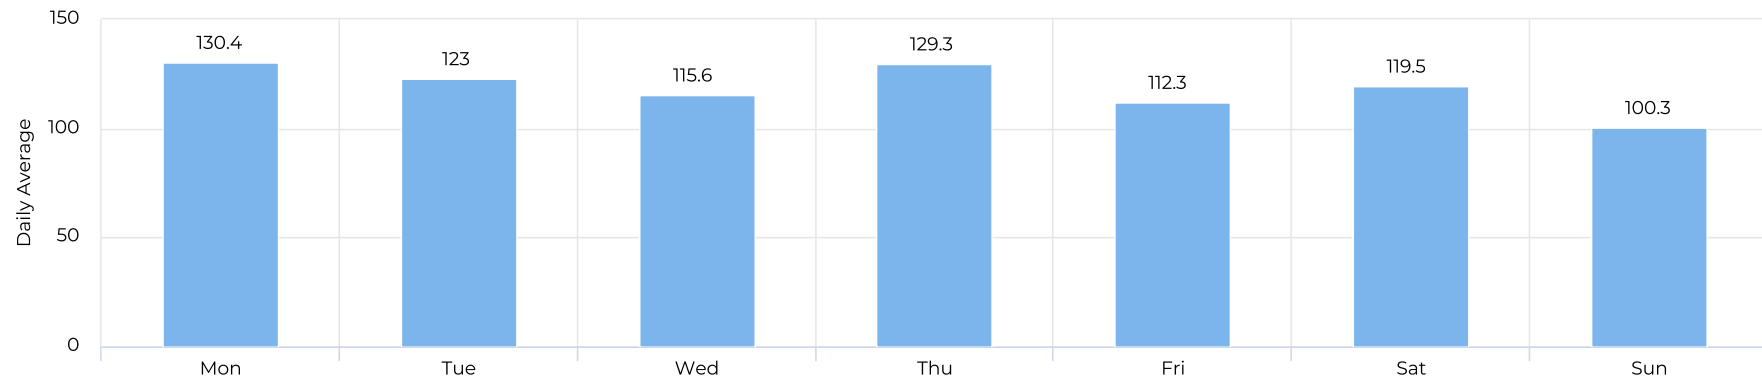

Columbia Tap at Blodgett

March 1, 2021 → March 31, 2021

Key Figures Summary

Site	Total	Average	Peak Count	Peak Period
Columbia Tap at Blodgett	8,739	282	444	Sun Mar 21, 2021
Columbia Tap at Blodgett Cyclist	5,049	163	315	Sat Mar 13, 2021
Columbia Tap at Blodgett Pedestrian	3,690	119	174	Mon Mar 8, 2021
Blodgett at Ennis TSU Columbia Tap Cyclists Northbound	2,657	86	175	Sun Mar 21, 2021
Blodgett at Ennis TSU Columbia Tap Cyclists Southbound	2,392	77	158	Sat Mar 13, 2021
Blodgett at Ennis TSU Columbia Tap Pedestrians Northbound	1,875	60	88	Mon Mar 8, 2021
Blodgett at Ennis TSU Columbia Tap Pedestrians Southbound	1,815	59	90	Thu Mar 25, 2021

Columbia Tap at Blodgett

March 1, 2021 → March 31, 2021

Time Series

Distribution

Columbia Tap at Blodgett

March 1, 2021 → March 31, 2021

Daily Data (Pedestrian)

Pedestrian Profile (Daily)

Columbia Tap at Blodgett

March 1, 2021 → March 31, 2021

Pedestrian - Weekday Profile (Hourly)

03/01/2021 → 03/31/2021

Pedestrian - Weekend Profile (Hourly)

03/01/2021 → 03/31/2021

Columbia Tap at Blodgett

March 1, 2021 → March 31, 2021

Cyclist Total (Daily)

Cyclist Profile (Daily)

Columbia Tap at Blodgett

March 1, 2021 → March 31, 2021

Cyclist - Weekday Profile (Hourly)

03/01/2021 → 03/31/2021

Cyclist - Weekend Profile (Hourly)

03/01/2021 → 03/31/2021