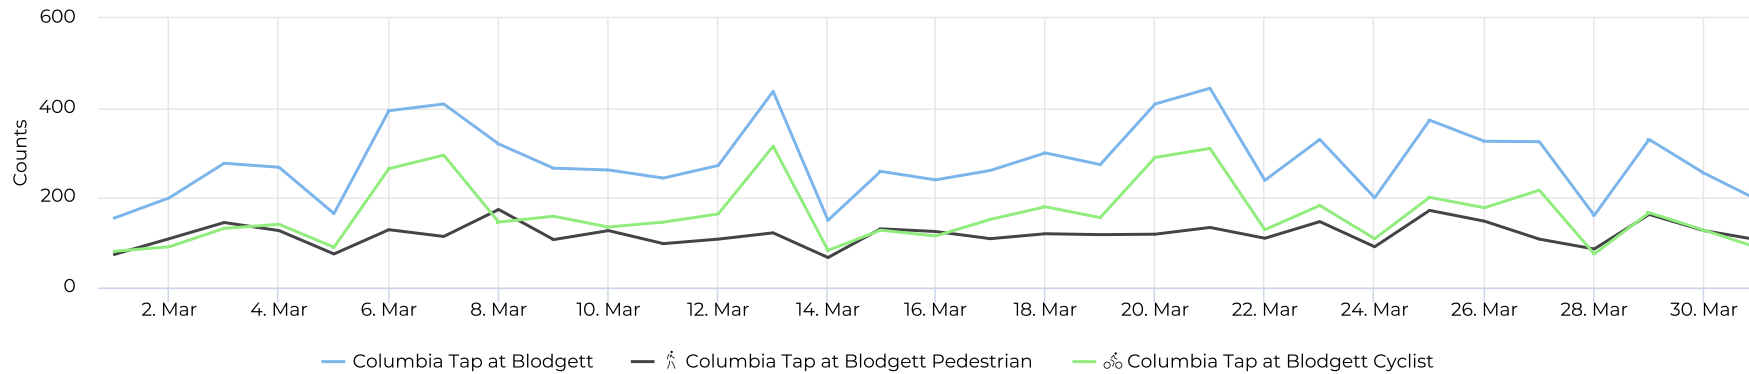

Columbia Tap Trail at Blodgett March 2021 Report

Christopher Whaley

04/01/2021

Columbia Tap at Blodgett

March 1, 2021 → March 31, 2021

Counting Sites Map

Monthly Updates:

N/A

Columbia Tap at Blodgett

March 1, 2021 → March 31, 2021

Key Figures Summary

Site	Total	Average	Peak Count	Peak Period
Columbia Tap at Blodgett	8,739	282	444	Sun Mar 21, 2021
Columbia Tap at Blodgett Cyclist	5,049	163	315	Sat Mar 13, 2021
Columbia Tap at Blodgett Pedestrian	3,690	119	174	Mon Mar 8, 2021
Blodgett at Ennis TSU Columbia Tap Cyclists Northbound	2,657	86	175	Sun Mar 21, 2021
Blodgett at Ennis TSU Columbia Tap Cyclists Southbound	2,392	77	158	Sat Mar 13, 2021
Blodgett at Ennis TSU Columbia Tap Pedestrians Northbound	1,875	60	88	Mon Mar 8, 2021
Blodgett at Ennis TSU Columbia Tap Pedestrians Southbound	1,815	59	90	Thu Mar 25, 2021

Columbia Tap at Blodgett

March 1, 2021 → March 31, 2021

Time Series

Distribution

Columbia Tap at Blodgett

March 1, 2021 → March 31, 2021

Daily Data (Pedestrian)

Pedestrian Profile (Daily)

Columbia Tap at Blodgett

March 1, 2021 → March 31, 2021

Pedestrian - Weekday Profile (Hourly)

03/01/2021 → 03/31/2021

Pedestrian - Weekend Profile (Hourly)

03/01/2021 → 03/31/2021

Columbia Tap at Blodgett

March 1, 2021 → March 31, 2021