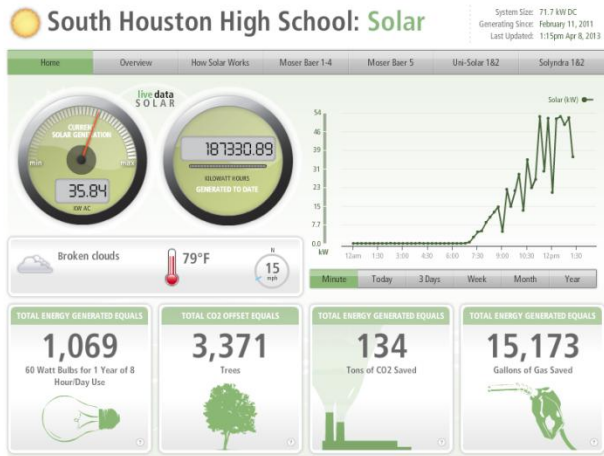

System Performance

<http://pisd.harc.edu>