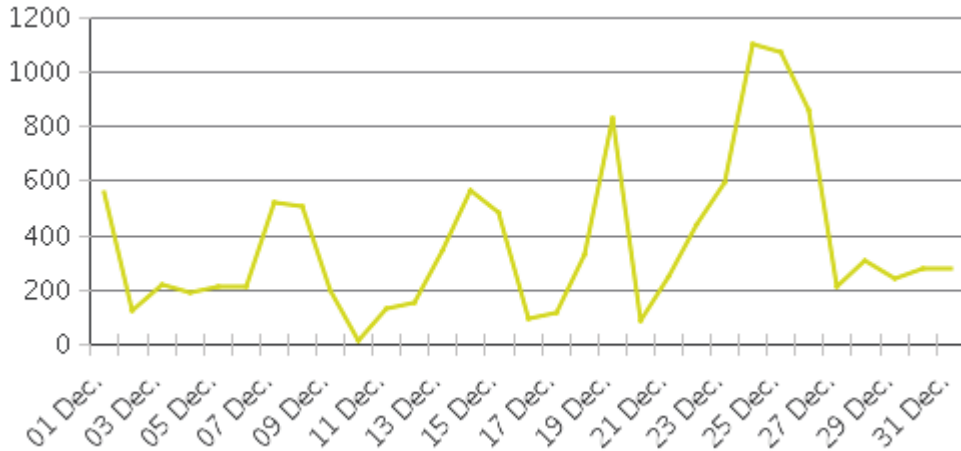

White Oak Trail at 34th St

Period Analyzed: Sunday, December 01, 2019 to Tuesday, December 31, 2019

	Total Traffic for the Analyzed Period	Daily Average	Busiest Day of the Week	Distribution	
				IN	OUT
Pedestrians	11,589	374	Thursday	51	49
Cyclists	5,169	167	Sunday	84	16

White Oak Trail at 34th St

Period Analyzed: Sunday, December 01, 2019 to Tuesday, December 31, 2019

White Oak Trail at 34th St (Pedestrians)

Period Analyzed: Sunday, December 01, 2019 to Tuesday, December 31, 2019

Daily Data

Weekly Profile

Hourly Profile during Weekdays

Hourly Profile during the Weekend

White Oak Trail at 34th St (Cyclists)

Period Analyzed: Sunday, December 01, 2019 to Tuesday, December 31, 2019

Daily Data

Weekly Profile

Hourly Profile during Weekdays

Hourly Profile during the Weekend