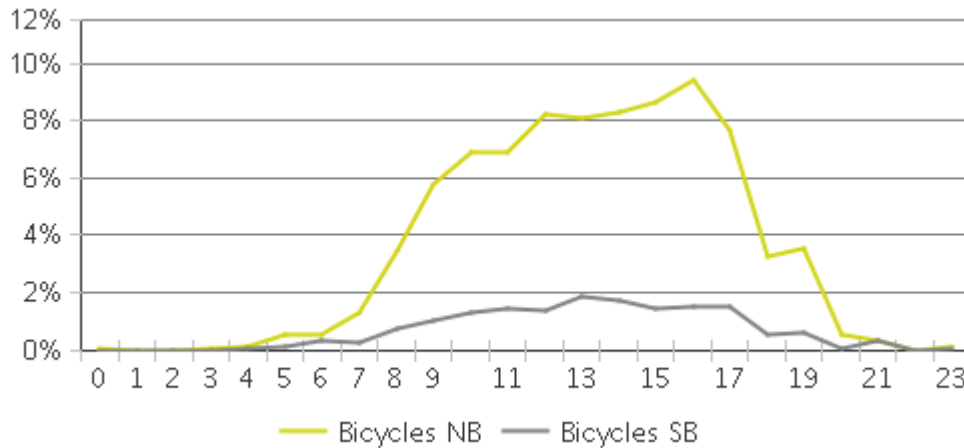

White Oak Trail at 34th St

Period Analyzed: Sunday, December 01, 2019 to Tuesday, December 31, 2019

	Total Traffic for the Analyzed Period	Daily Average	Busiest Day of the Week	Distribution	
				IN	OUT
Pedestrians	11,589	374	Thursday	51	49
Cyclists	5,169	167	Sunday	84	16

White Oak Trail at 34th St

Period Analyzed: Sunday, December 01, 2019 to Tuesday, December 31, 2019

White Oak Trail at 34th St (Pedestrians)

Period Analyzed: Sunday, December 01, 2019 to Tuesday, December 31, 2019

Daily Data

Weekly Profile

Hourly Profile during Weekdays

Hourly Profile during the Weekend

White Oak Trail at 34th St (Cyclists)

Period Analyzed: Sunday, December 01, 2019 to Tuesday, December 31, 2019

Daily Data

Weekly Profile

Hourly Profile during Weekdays

Hourly Profile during the Weekend