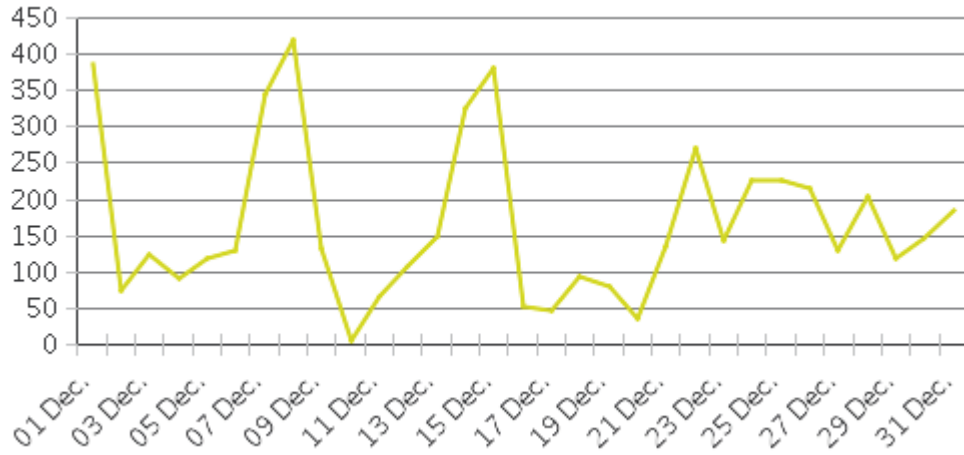

White Oak Trail at 34th St

Period Analyzed: Sunday, December 01, 2019 to Tuesday, December 31, 2019

	Total Traffic for the Analyzed Period	Daily Average	Busiest Day of the Week	Distribution	
				IN	OUT
Pedestrians	11,589	374	Thursday	51	49
Cyclists	5,169	167	Sunday	84	16

White Oak Trail at 34th St

Period Analyzed: Sunday, December 01, 2019 to Tuesday, December 31, 2019

White Oak Trail at 34th St (Pedestrians)

Period Analyzed: Sunday, December 01, 2019 to Tuesday, December 31, 2019

Daily Data

Weekly Profile

Hourly Profile during Weekdays

Hourly Profile during the Weekend

White Oak Trail at 34th St (Cyclists)

Period Analyzed: Sunday, December 01, 2019 to Tuesday, December 31, 2019

Daily Data

Weekly Profile

Hourly Profile during Weekdays

Hourly Profile during the Weekend