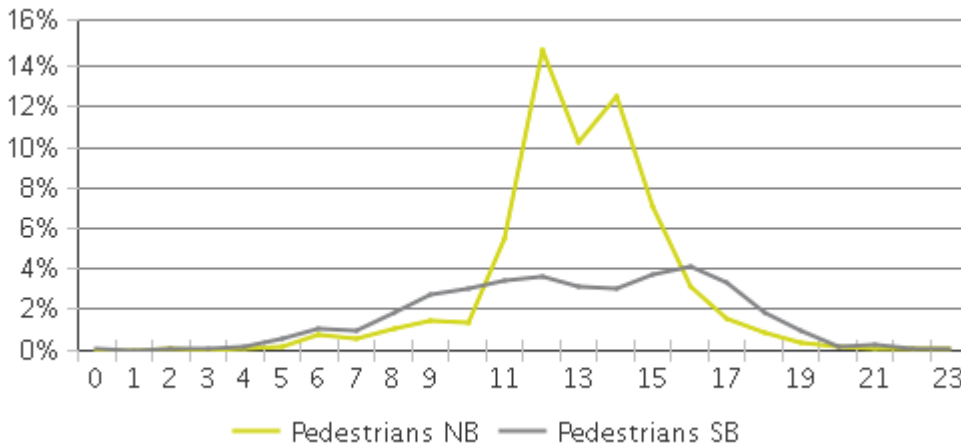

White Oak Trail at 34th St

Period Analyzed: Sunday, December 01, 2019 to Tuesday, December 31, 2019

	Total Traffic for the Analyzed Period	Daily Average	Busiest Day of the Week	Distribution	
				IN	OUT
Pedestrians	11,589	374	Thursday	51	49
Cyclists	5,169	167	Sunday	84	16

White Oak Trail at 34th St

Period Analyzed: Sunday, December 01, 2019 to Tuesday, December 31, 2019

White Oak Trail at 34th St (Pedestrians)

Period Analyzed: Sunday, December 01, 2019 to Tuesday, December 31, 2019

Daily Data

Weekly Profile

Hourly Profile during Weekdays

Hourly Profile during the Weekend

White Oak Trail at 34th St (Cyclists)

Period Analyzed: Sunday, December 01, 2019 to Tuesday, December 31, 2019

Daily Data