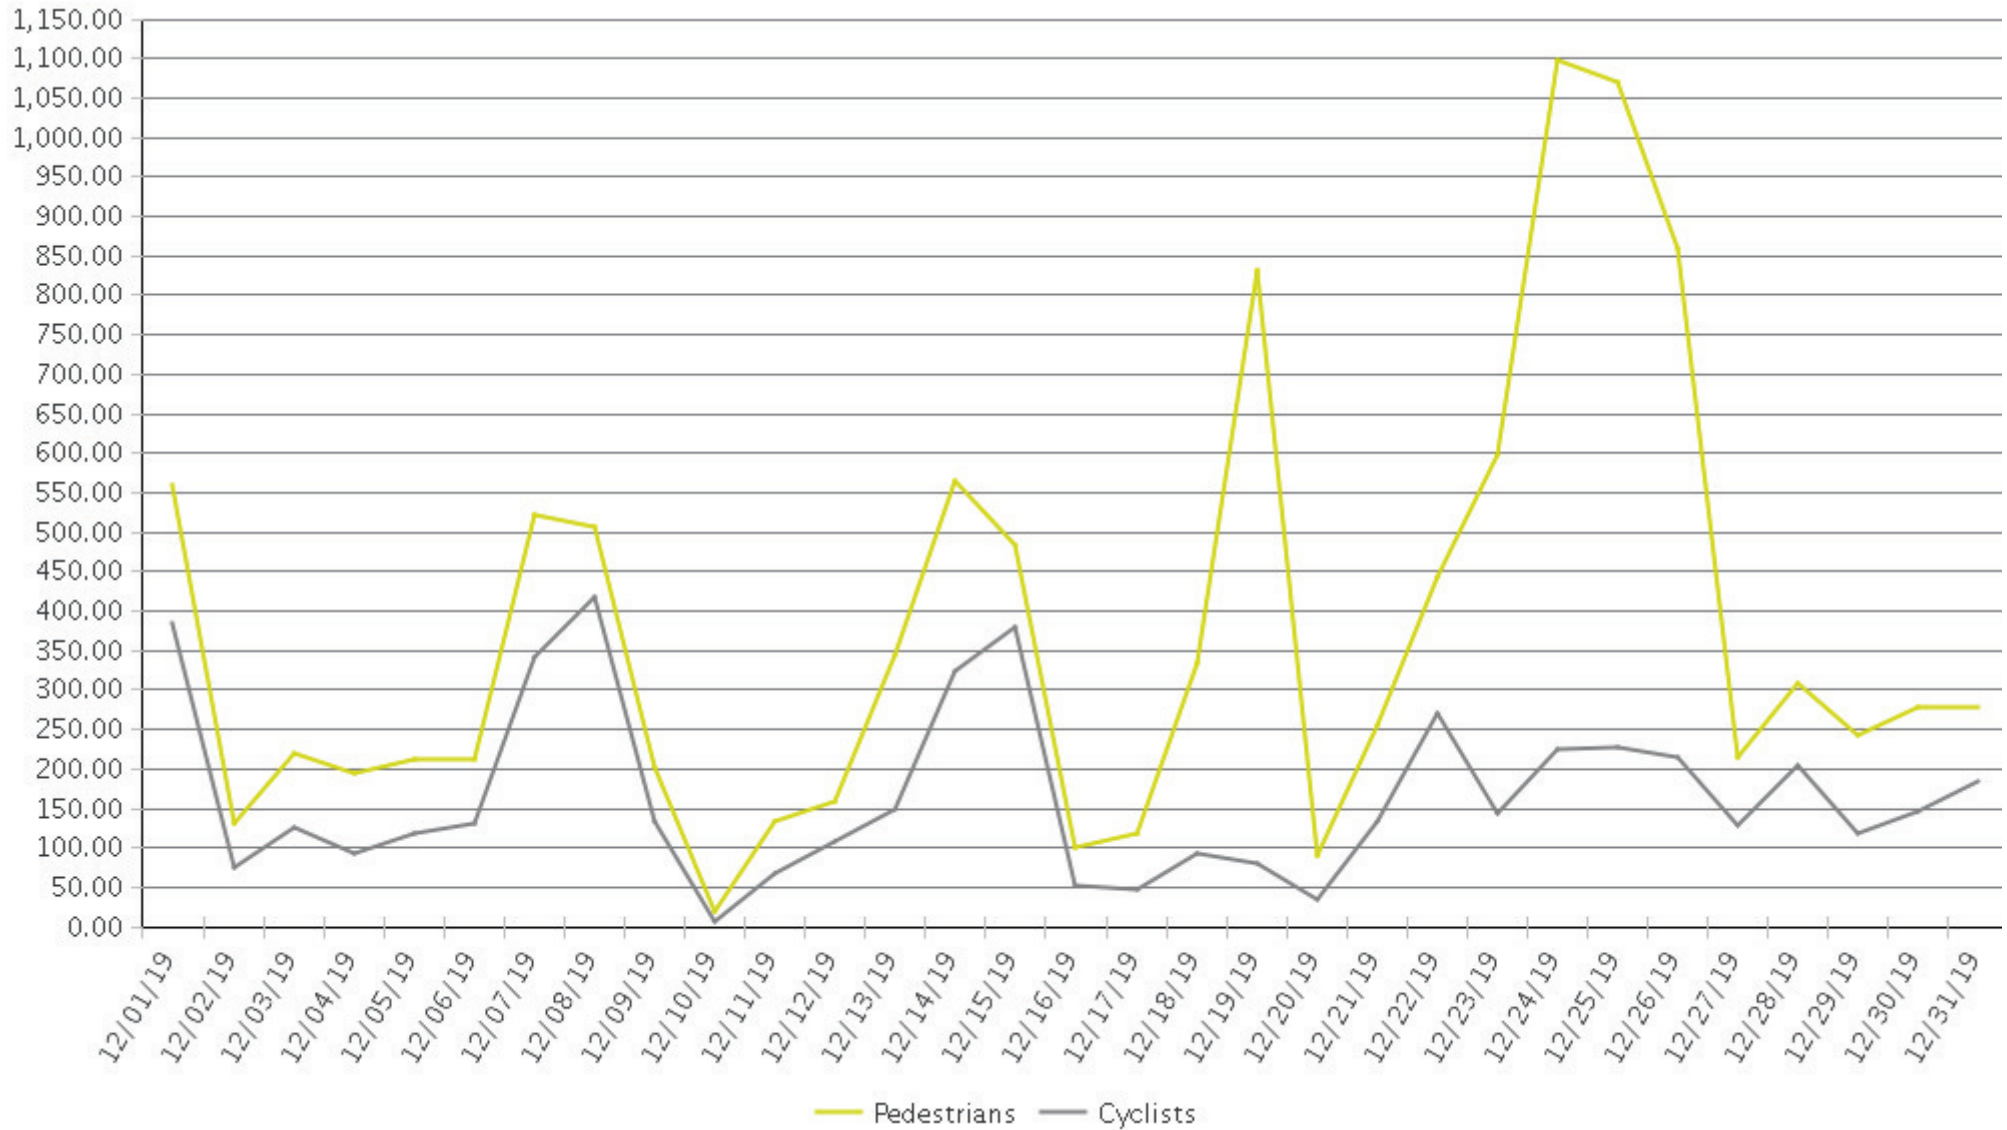

White Oak Trail at 34th St

Period Analyzed: Sunday, December 01, 2019 to Tuesday, December 31, 2019

	Total Traffic for the Analyzed Period	Daily Average	Busiest Day of the Week	Distribution	
				IN	OUT
Pedestrians	11,589	374	Thursday	51	49
Cyclists	5,169	167	Sunday	84	16

White Oak Trail at 34th St

Period Analyzed: Sunday, December 01, 2019 to Tuesday, December 31, 2019

White Oak Trail at 34th St (Pedestrians)

Period Analyzed: Sunday, December 01, 2019 to Tuesday, December 31, 2019

Daily Data

Weekly Profile

Hourly Profile during Weekdays

Hourly Profile during the Weekend

White Oak Trail at 34th St (Cyclists)

Period Analyzed: Sunday, December 01, 2019 to Tuesday, December 31, 2019

Daily Data

Weekly Profile

Hourly Profile during Weekdays

Hourly Profile during the Weekend