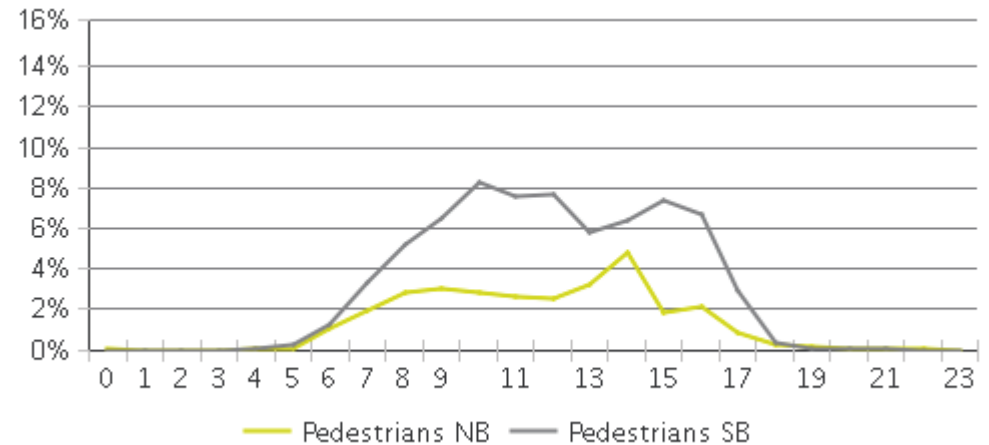

White Oak Trail at 34th St

Period Analyzed: Sunday, December 01, 2019 to Tuesday, December 31, 2019

	Total Traffic for the Analyzed Period	Daily Average	Busiest Day of the Week	Distribution	
				IN	OUT
Pedestrians	11,589	374	Thursday	51	49
Cyclists	5,169	167	Sunday	84	16

White Oak Trail at 34th St

Period Analyzed: Sunday, December 01, 2019 to Tuesday, December 31, 2019

White Oak Trail at 34th St (Pedestrians)

Period Analyzed: Sunday, December 01, 2019 to Tuesday, December 31, 2019

Daily Data

Weekly Profile

Hourly Profile during Weekdays

Hourly Profile during the Weekend

White Oak Trail at 34th St (Cyclists)

Period Analyzed: Sunday, December 01, 2019 to Tuesday, December 31, 2019

Daily Data

Weekly Profile

Hourly Profile during Weekdays

Hourly Profile during the Weekend