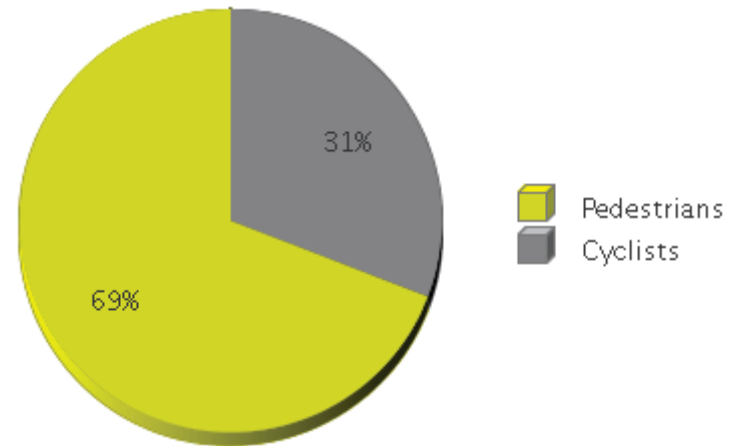

White Oak Trail at 34th St

Period Analyzed: Sunday, December 01, 2019 to Tuesday, December 31, 2019

	Total Traffic for the Analyzed Period	Daily Average	Busiest Day of the Week	Distribution	
				IN	OUT
Pedestrians	11,589	374	Thursday	51	49
Cyclists	5,169	167	Sunday	84	16

White Oak Trail at 34th St

Period Analyzed: Sunday, December 01, 2019 to Tuesday, December 31, 2019

White Oak Trail at 34th St (Pedestrians)

Period Analyzed: Sunday, December 01, 2019 to Tuesday, December 31, 2019

Daily Data

Weekly Profile

Hourly Profile during Weekdays

Hourly Profile during the Weekend

White Oak Trail at 34th St (Cyclists)

Period Analyzed: Sunday, December 01, 2019 to Tuesday, December 31, 2019

Daily Data