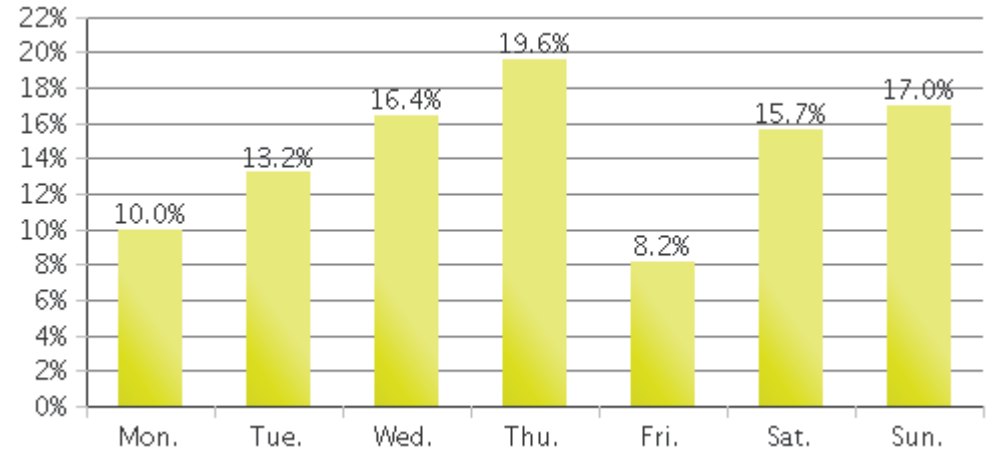

White Oak Trail at 34th St

Period Analyzed: Sunday, December 01, 2019 to Tuesday, December 31, 2019

	Total Traffic for the Analyzed Period	Daily Average	Busiest Day of the Week	Distribution	
				IN	OUT
Pedestrians	11,589	374	Thursday	51	49
Cyclists	5,169	167	Sunday	84	16

White Oak Trail at 34th St

Period Analyzed: Sunday, December 01, 2019 to Tuesday, December 31, 2019

White Oak Trail at 34th St (Pedestrians)

Period Analyzed: Sunday, December 01, 2019 to Tuesday, December 31, 2019

Daily Data

Weekly Profile

Hourly Profile during Weekdays

Hourly Profile during the Weekend

White Oak Trail at 34th St (Cyclists)

Period Analyzed: Sunday, December 01, 2019 to Tuesday, December 31, 2019

Daily Data