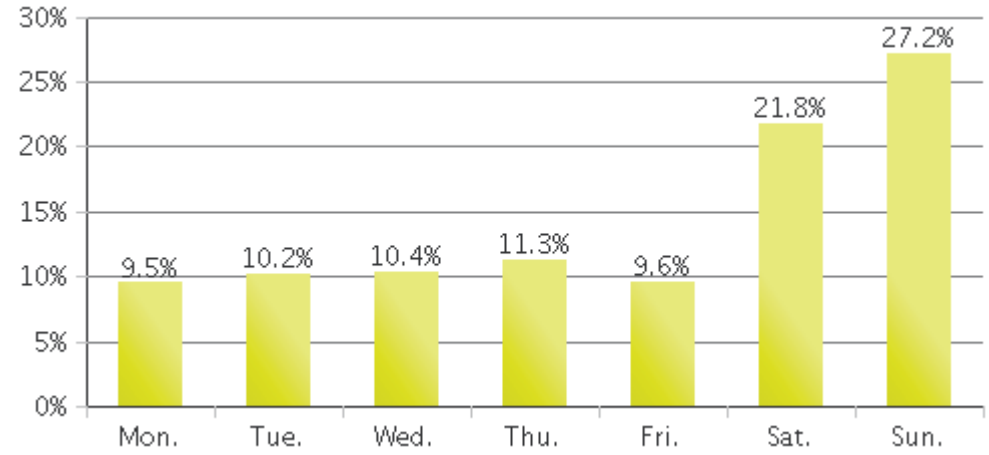

White Oak Trail at 34th St

Period Analyzed: Sunday, December 01, 2019 to Tuesday, December 31, 2019

White Oak Trail at 34th St (Pedestrians)

Period Analyzed: Sunday, December 01, 2019 to Tuesday, December 31, 2019

Daily Data

Weekly Profile

Hourly Profile during Weekdays

Hourly Profile during the Weekend

White Oak Trail at 34th St (Cyclists)

Period Analyzed: Sunday, December 01, 2019 to Tuesday, December 31, 2019

Daily Data

Weekly Profile

Hourly Profile during Weekdays

Hourly Profile during the Weekend