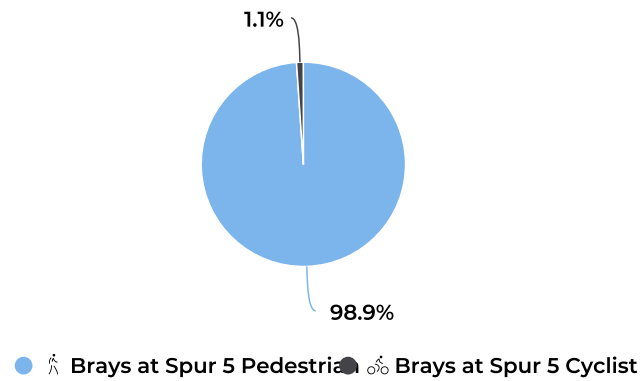

Brays at Spur 5

February 1, 2021 → February 28, 2021

Key Figures Summary

Site	Total	Average	Peak Count	Peak Period
Brays at Spur 5	178,905	6,389	34,288	Mon Feb 8, 2021
Brays at Spur 5 Pedestrian	176,997	6,321	34,215	Mon Feb 8, 2021
Brays Bayou Trail at Wheeler/Spur 5 Pedestrians Eastbound	175,681	6,274	34,140	Mon Feb 8, 2021
Brays at Spur 5 Cyclist	1,908	68	268	Sun Feb 7, 2021
Brays Bayou Trail at Wheeler/Spur 5 Pedestrians Westbound	1,316	47	262	Sun Feb 28, 2021
Brays Bayou Trail at Wheeler/Spur 5 Cyclists Westbound	1,001	36	135	Sun Feb 7, 2021
Brays Bayou Trail at Wheeler/Spur 5 Cyclists Eastbound	907	32	133	Sun Feb 7, 2021

Brays at Spur 5

February 1, 2021 → February 28, 2021

Time Series

Distribution

Brays at Spur 5

February 1, 2021 → February 28, 2021

Daily Data (Pedestrian)

Pedestrian Profile (Daily)