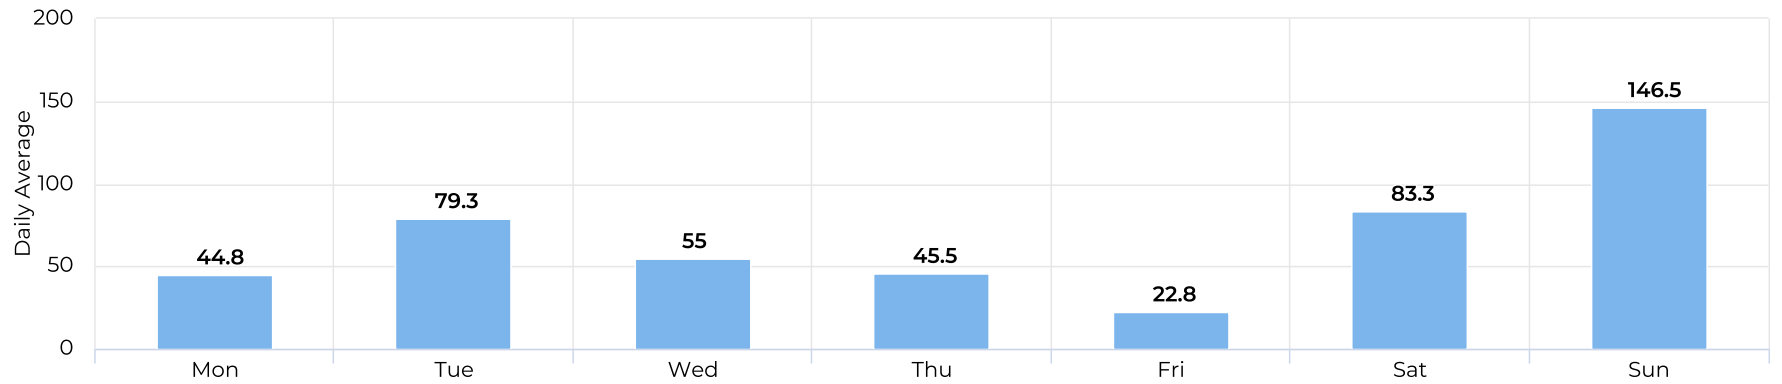

Brays at Spur 5

February 1, 2021 → February 28, 2021

Key Figures Summary

Site	Total	Average	Peak Count	Peak Period
Brays at Spur 5	178,905	6,389	34,288	Mon Feb 8, 2021
Brays at Spur 5 Pedestrian	176,997	6,321	34,215	Mon Feb 8, 2021
Brays Bayou Trail at Wheeler/Spur 5 Pedestrians Eastbound	175,681	6,274	34,140	Mon Feb 8, 2021
Brays at Spur 5 Cyclist	1,908	68	268	Sun Feb 7, 2021
Brays Bayou Trail at Wheeler/Spur 5 Pedestrians Westbound	1,316	47	262	Sun Feb 28, 2021
Brays Bayou Trail at Wheeler/Spur 5 Cyclists Westbound	1,001	36	135	Sun Feb 7, 2021
Brays Bayou Trail at Wheeler/Spur 5 Cyclists Eastbound	907	32	133	Sun Feb 7, 2021

Brays at Spur 5

February 1, 2021 → February 28, 2021

Time Series

Distribution

Brays at Spur 5

February 1, 2021 → February 28, 2021

Daily Data (Pedestrian)

Pedestrian Profile (Daily)

Brays at Spur 5

February 1, 2021 → February 28, 2021

Pedestrian - Weekday Profile (Hourly)

📅 02/01/2021 → 02/28/2021

Pedestrian - Weekend Profile (Hourly)

📅 02/01/2021 → 02/28/2021

Brays at Spur 5

February 1, 2021 → February 28, 2021

Cyclist Total (Daily)

Cyclist Profile (Daily)

Brays at Spur 5

February 1, 2021 → February 28, 2021

Cyclist - Weekday Profile (Hourly)

02/01/2021 → 02/28/2021

Cyclist - Weekend Profile (Hourly)

02/01/2021 → 02/28/2021