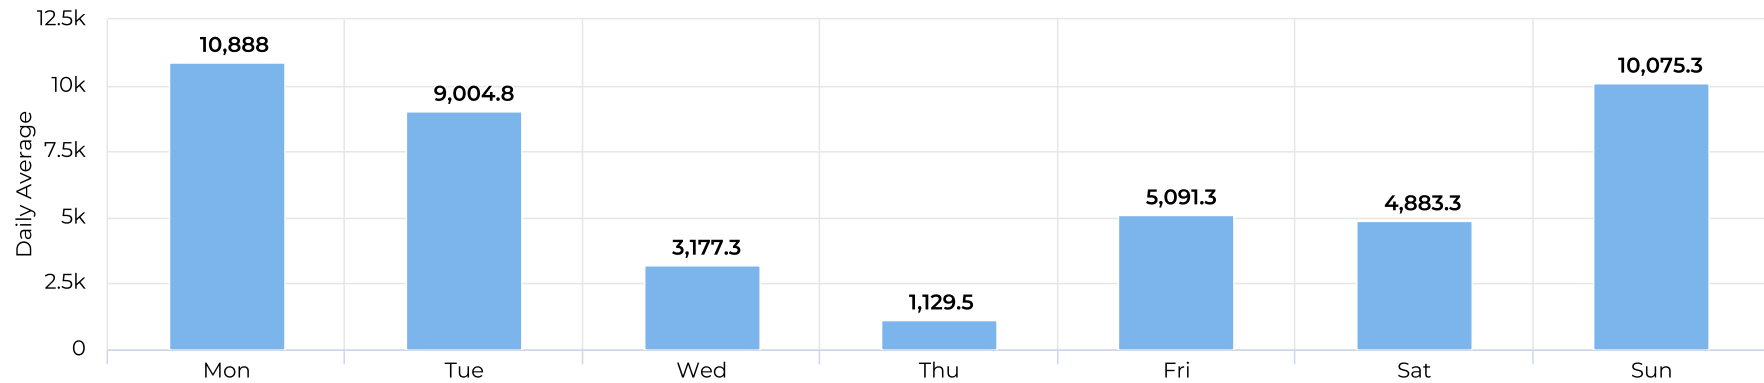

Brays at Spur 5

February 1, 2021 → February 28, 2021

Key Figures Summary

Site	Total	Average	Peak Count	Peak Period
Brays at Spur 5	178,905	6,389	34,288	Mon Feb 8, 2021
Brays at Spur 5 Pedestrian	176,997	6,321	34,215	Mon Feb 8, 2021
Brays Bayou Trail at Wheeler/Spur 5 Pedestrians Eastbound	175,681	6,274	34,140	Mon Feb 8, 2021
Brays at Spur 5 Cyclist	1,908	68	268	Sun Feb 7, 2021
Brays Bayou Trail at Wheeler/Spur 5 Pedestrians Westbound	1,316	47	262	Sun Feb 28, 2021
Brays Bayou Trail at Wheeler/Spur 5 Cyclists Westbound	1,001	36	135	Sun Feb 7, 2021
Brays Bayou Trail at Wheeler/Spur 5 Cyclists Eastbound	907	32	133	Sun Feb 7, 2021

Brays at Spur 5

February 1, 2021 → February 28, 2021

Time Series

Distribution

Brays at Spur 5

February 1, 2021 → February 28, 2021

Daily Data (Pedestrian)

Pedestrian Profile (Daily)

Brays at Spur 5

February 1, 2021 → February 28, 2021

Pedestrian - Weekday Profile (Hourly)

📅 02/01/2021 → 02/28/2021

Pedestrian - Weekend Profile (Hourly)

📅 02/01/2021 → 02/28/2021

Brays at Spur 5

February 1, 2021 → February 28, 2021