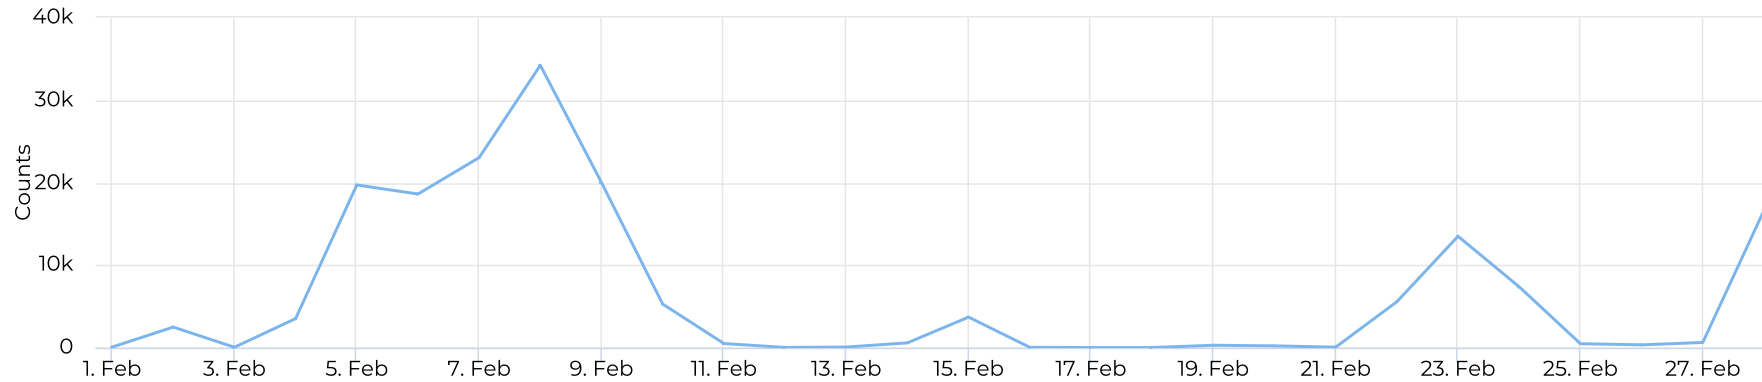

Brays at Spur 5

February 1, 2021 → February 28, 2021

Key Figures Summary

Site	Total	Average	Peak Count	Peak Period
Brays at Spur 5	178,905	6,389	34,288	Mon Feb 8, 2021
Brays at Spur 5 Pedestrian	176,997	6,321	34,215	Mon Feb 8, 2021
Brays Bayou Trail at Wheeler/Spur 5 Pedestrians Eastbound	175,681	6,274	34,140	Mon Feb 8, 2021
Brays at Spur 5 Cyclist	1,908	68	268	Sun Feb 7, 2021
Brays Bayou Trail at Wheeler/Spur 5 Pedestrians Westbound	1,316	47	262	Sun Feb 28, 2021
Brays Bayou Trail at Wheeler/Spur 5 Cyclists Westbound	1,001	36	135	Sun Feb 7, 2021
Brays Bayou Trail at Wheeler/Spur 5 Cyclists Eastbound	907	32	133	Sun Feb 7, 2021

Brays at Spur 5

February 1, 2021 → February 28, 2021

Time Series

Distribution

Brays at Spur 5

February 1, 2021 → February 28, 2021

Daily Data (Pedestrian)

Pedestrian Profile (Daily)

Brays at Spur 5

February 1, 2021 → February 28, 2021

Pedestrian - Weekday Profile (Hourly)

📅 02/01/2021 → 02/28/2021

Pedestrian - Weekend Profile (Hourly)

📅 02/01/2021 → 02/28/2021

Brays at Spur 5

February 1, 2021 → February 28, 2021

Cyclist Total (Daily)

Cyclist Profile (Daily)

Brays at Spur 5

February 1, 2021 → February 28, 2021

Cyclist - Weekday Profile (Hourly)

02/01/2021 → 02/28/2021

Cyclist - Weekend Profile (Hourly)

02/01/2021 → 02/28/2021