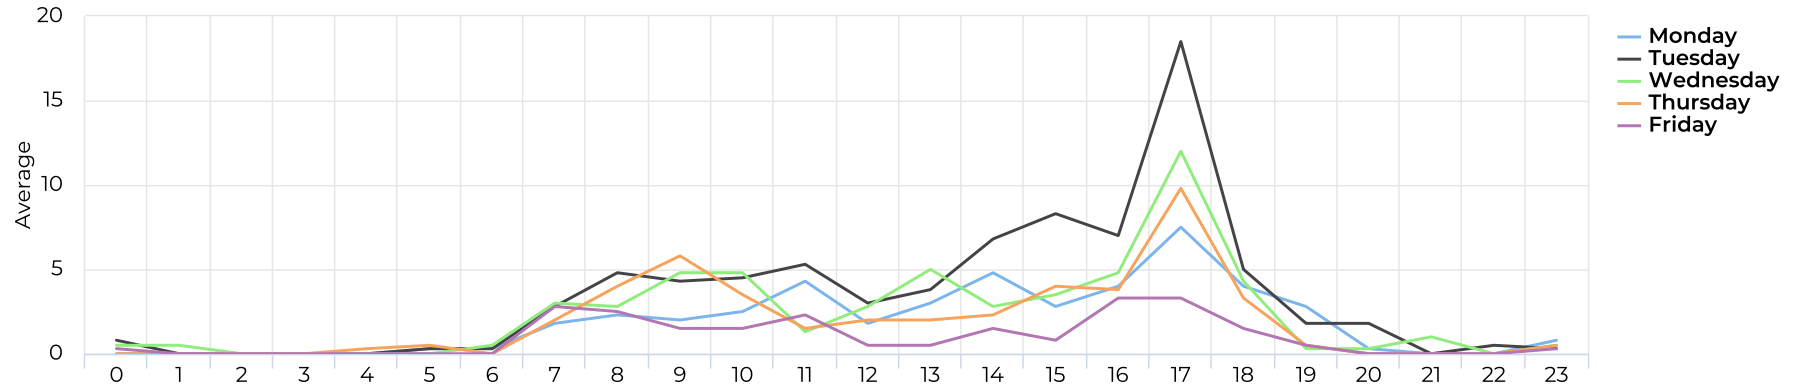

Brays at Spur 5

February 1, 2021 → February 28, 2021

Pedestrian - Weekday Profile (Hourly)

📅 02/01/2021 → 02/28/2021

Pedestrian - Weekend Profile (Hourly)

📅 02/01/2021 → 02/28/2021

Brays at Spur 5

February 1, 2021 → February 28, 2021

Cyclist Total (Daily)

Cyclist Profile (Daily)

Brays at Spur 5

February 1, 2021 → February 28, 2021

Cyclist - Weekday Profile (Hourly)

02/01/2021 → 02/28/2021

Cyclist - Weekend Profile (Hourly)

02/01/2021 → 02/28/2021