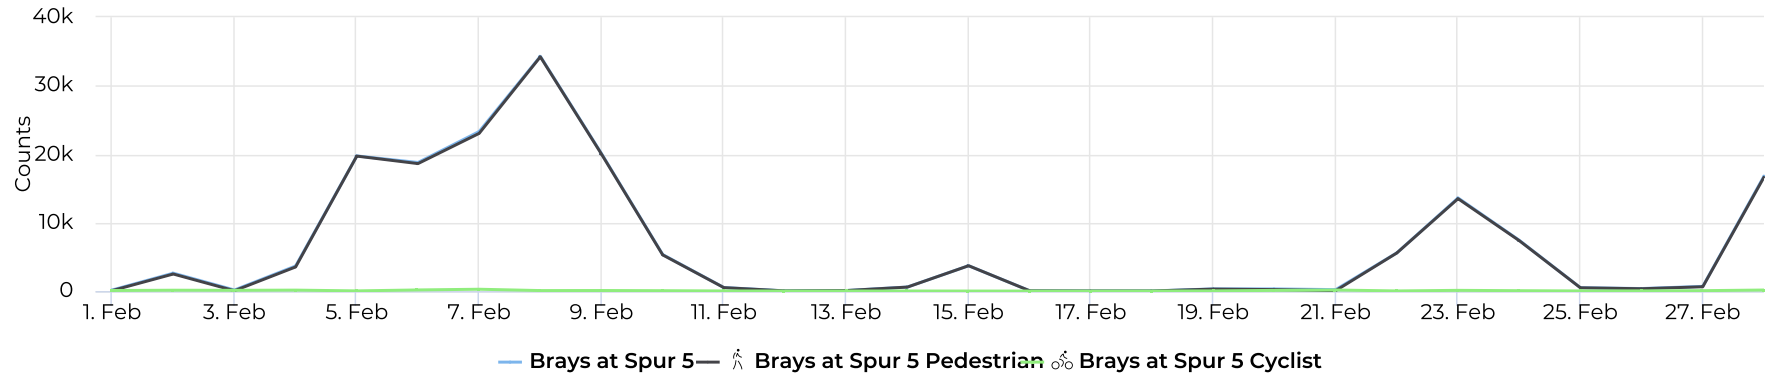

Brays Bayou Trail at Wheeler/Spur 5 February 2021 Report

Christopher Whaley

03/01/2021

Brays at Spur 5

February 1, 2021 → February 28, 2021

Counting Sites Map

Monthly Updates:

Note that we suspect the pedestrian counts from this device are exaggerated. We are looking into options on how to fix this error

Brays at Spur 5

February 1, 2021 → February 28, 2021

Key Figures Summary

Site	Total	Average	Peak Count	Peak Period
Brays at Spur 5	178,905	6,389	34,288	Mon Feb 8, 2021
Brays at Spur 5 Pedestrian	176,997	6,321	34,215	Mon Feb 8, 2021
Brays Bayou Trail at Wheeler/Spur 5 Pedestrians Eastbound	175,681	6,274	34,140	Mon Feb 8, 2021
Brays at Spur 5 Cyclist	1,908	68	268	Sun Feb 7, 2021
Brays Bayou Trail at Wheeler/Spur 5 Pedestrians Westbound	1,316	47	262	Sun Feb 28, 2021
Brays Bayou Trail at Wheeler/Spur 5 Cyclists Westbound	1,001	36	135	Sun Feb 7, 2021
Brays Bayou Trail at Wheeler/Spur 5 Cyclists Eastbound	907	32	133	Sun Feb 7, 2021

Brays at Spur 5

February 1, 2021 → February 28, 2021

Time Series

Distribution

Brays at Spur 5

February 1, 2021 → February 28, 2021

Daily Data (Pedestrian)

Pedestrian Profile (Daily)

Brays at Spur 5

February 1, 2021 → February 28, 2021

Pedestrian - Weekday Profile (Hourly)

📅 02/01/2021 → 02/28/2021

Pedestrian - Weekend Profile (Hourly)

📅 02/01/2021 → 02/28/2021

Brays at Spur 5

February 1, 2021 → February 28, 2021