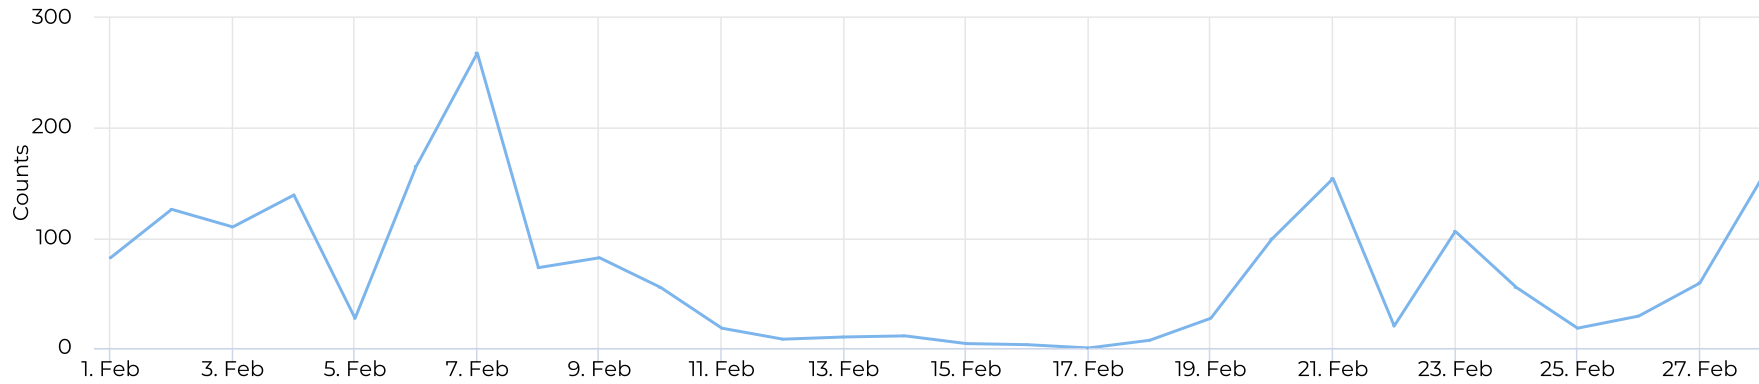

Brays at Spur 5

February 1, 2021 → February 28, 2021

Key Figures Summary

Site	Total	Average	Peak Count	Peak Period
Brays at Spur 5	178,905	6,389	34,288	Mon Feb 8, 2021
Brays at Spur 5 Pedestrian	176,997	6,321	34,215	Mon Feb 8, 2021
Brays Bayou Trail at Wheeler/Spur 5 Pedestrians Eastbound	175,681	6,274	34,140	Mon Feb 8, 2021
Brays at Spur 5 Cyclist	1,908	68	268	Sun Feb 7, 2021
Brays Bayou Trail at Wheeler/Spur 5 Pedestrians Westbound	1,316	47	262	Sun Feb 28, 2021
Brays Bayou Trail at Wheeler/Spur 5 Cyclists Westbound	1,001	36	135	Sun Feb 7, 2021
Brays Bayou Trail at Wheeler/Spur 5 Cyclists Eastbound	907	32	133	Sun Feb 7, 2021

Brays at Spur 5

February 1, 2021 → February 28, 2021

Time Series

Distribution

Brays at Spur 5

February 1, 2021 → February 28, 2021

Daily Data (Pedestrian)

Pedestrian Profile (Daily)

Brays at Spur 5

February 1, 2021 → February 28, 2021

Pedestrian - Weekday Profile (Hourly)

📅 02/01/2021 → 02/28/2021

Pedestrian - Weekend Profile (Hourly)

📅 02/01/2021 → 02/28/2021

Brays at Spur 5

February 1, 2021 → February 28, 2021

Cyclist Total (Daily)

Cyclist Profile (Daily)

Brays at Spur 5

February 1, 2021 → February 28, 2021

Cyclist - Weekday Profile (Hourly)

02/01/2021 → 02/28/2021

Cyclist - Weekend Profile (Hourly)

02/01/2021 → 02/28/2021