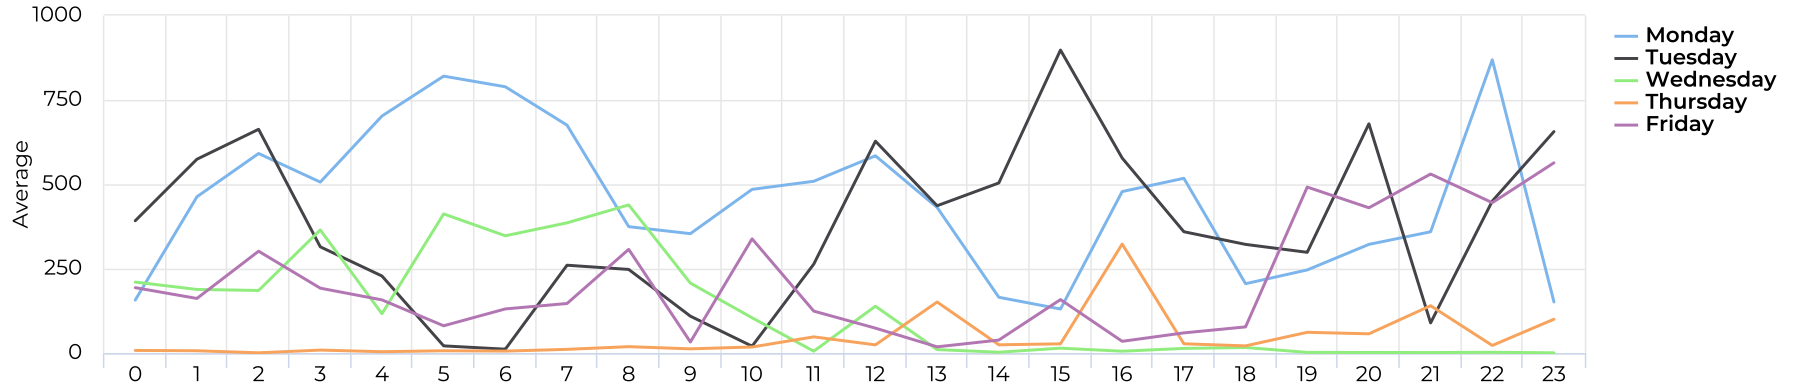

Brays at Spur 5

February 1, 2021 → February 28, 2021

Key Figures Summary

Site	Total	Average	Peak Count	Peak Period
Brays at Spur 5	178,905	6,389	34,288	Mon Feb 8, 2021
Brays at Spur 5 Pedestrian	176,997	6,321	34,215	Mon Feb 8, 2021
Brays Bayou Trail at Wheeler/Spur 5 Pedestrians Eastbound	175,681	6,274	34,140	Mon Feb 8, 2021
Brays at Spur 5 Cyclist	1,908	68	268	Sun Feb 7, 2021
Brays Bayou Trail at Wheeler/Spur 5 Pedestrians Westbound	1,316	47	262	Sun Feb 28, 2021
Brays Bayou Trail at Wheeler/Spur 5 Cyclists Westbound	1,001	36	135	Sun Feb 7, 2021
Brays Bayou Trail at Wheeler/Spur 5 Cyclists Eastbound	907	32	133	Sun Feb 7, 2021

Brays at Spur 5

February 1, 2021 → February 28, 2021

Time Series

Distribution

Brays at Spur 5

February 1, 2021 → February 28, 2021

Daily Data (Pedestrian)

Pedestrian Profile (Daily)

Brays at Spur 5

February 1, 2021 → February 28, 2021

Pedestrian - Weekday Profile (Hourly)

📅 02/01/2021 → 02/28/2021

Pedestrian - Weekend Profile (Hourly)

📅 02/01/2021 → 02/28/2021

Brays at Spur 5

February 1, 2021 → February 28, 2021