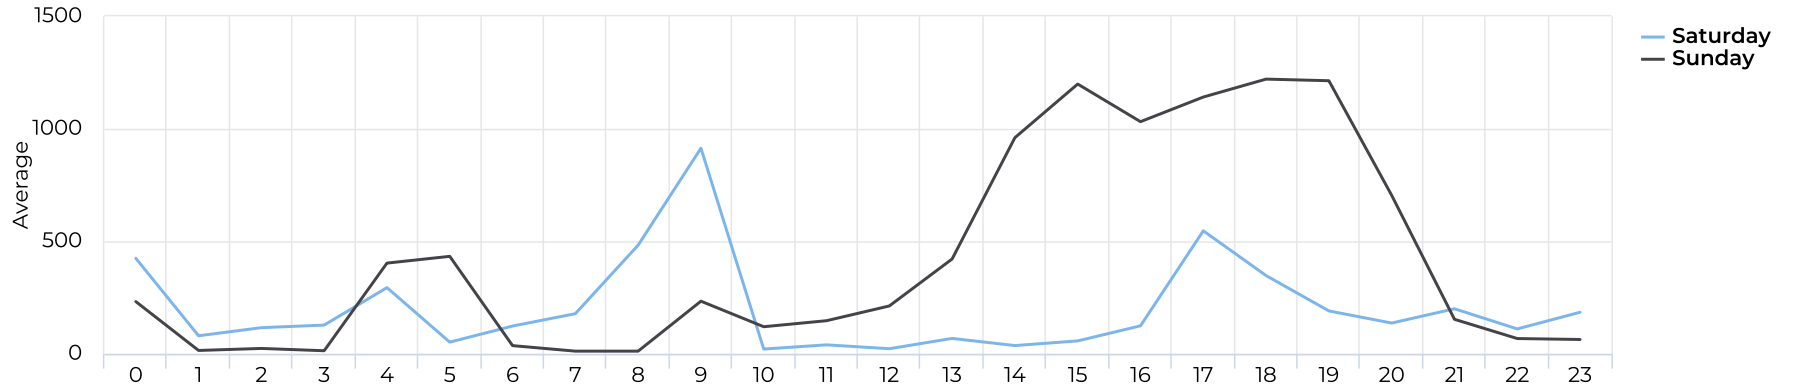

Brays at Spur 5

February 1, 2021 → February 28, 2021

Key Figures Summary

Site	Total	Average	Peak Count	Peak Period
Brays at Spur 5	178,905	6,389	34,288	Mon Feb 8, 2021
Brays at Spur 5 Pedestrian	176,997	6,321	34,215	Mon Feb 8, 2021
Brays Bayou Trail at Wheeler/Spur 5 Pedestrians Eastbound	175,681	6,274	34,140	Mon Feb 8, 2021
Brays at Spur 5 Cyclist	1,908	68	268	Sun Feb 7, 2021
Brays Bayou Trail at Wheeler/Spur 5 Pedestrians Westbound	1,316	47	262	Sun Feb 28, 2021
Brays Bayou Trail at Wheeler/Spur 5 Cyclists Westbound	1,001	36	135	Sun Feb 7, 2021
Brays Bayou Trail at Wheeler/Spur 5 Cyclists Eastbound	907	32	133	Sun Feb 7, 2021

Brays at Spur 5

February 1, 2021 → February 28, 2021

Time Series

Distribution

Brays at Spur 5

February 1, 2021 → February 28, 2021

Daily Data (Pedestrian)

Pedestrian Profile (Daily)

Brays at Spur 5

February 1, 2021 → February 28, 2021

Pedestrian - Weekday Profile (Hourly)

📅 02/01/2021 → 02/28/2021

Pedestrian - Weekend Profile (Hourly)

📅 02/01/2021 → 02/28/2021

Brays at Spur 5

February 1, 2021 → February 28, 2021

Cyclist Total (Daily)

Cyclist Profile (Daily)

Brays at Spur 5

February 1, 2021 → February 28, 2021

Cyclist - Weekday Profile (Hourly)

02/01/2021 → 02/28/2021

Cyclist - Weekend Profile (Hourly)

02/01/2021 → 02/28/2021