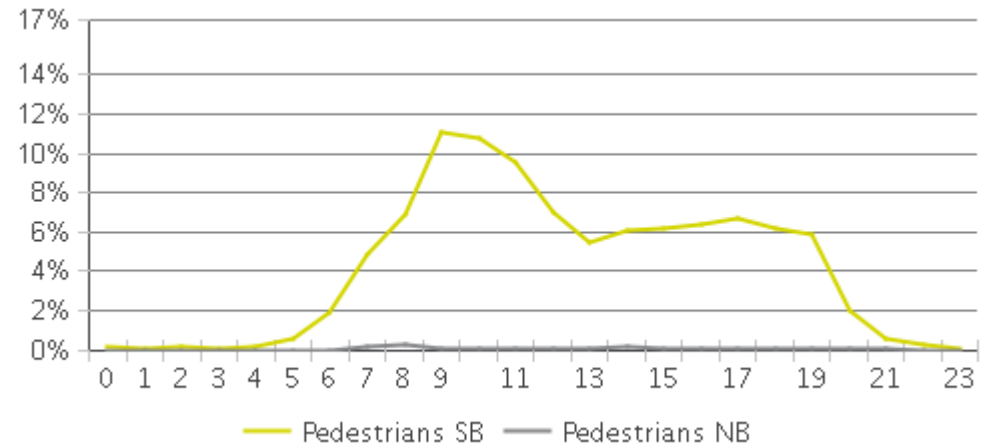

MKT Trail at 5th St (Heights)

Period Analyzed: Monday, April 01, 2019 to Tuesday, April 30, 2019

	Total Traffic for the Analyzed Period	Daily Average	Busiest Day of the Week	Distribution	
				IN	OUT
Pedestrians	14,049	502	Sunday	99	1
Cyclists	18,406	657	Sunday	94	6

MKT Trail at 5th St (Heights)

Period Analyzed: Monday, April 01, 2019 to Tuesday, April 30, 2019

MKT Trail at 5th St (Heights) (Pedestria...

Period Analyzed: Monday, April 01, 2019 to Tuesday, April 30, 2019

Daily Data

Weekly Profile

Hourly Profile during Weekdays

Hourly Profile during the Weekend

MKT Trail at 5th St (Heights) (Cyclists)

Period Analyzed: Monday, April 01, 2019 to Tuesday, April 30, 2019

Daily Data

Weekly Profile

Hourly Profile during Weekdays

Hourly Profile during the Weekend