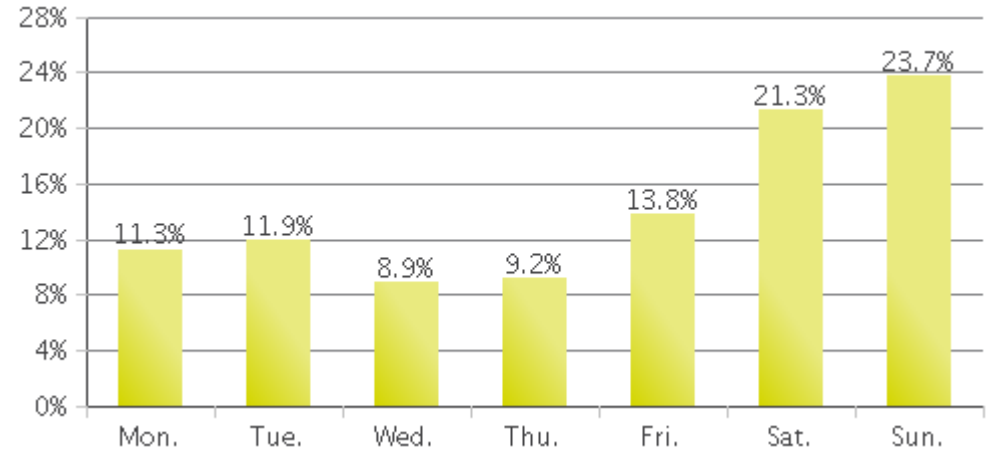

MKT Trail at 5th St (Heights)

Period Analyzed: Monday, April 01, 2019 to Tuesday, April 30, 2019

	Total Traffic for the Analyzed Period	Daily Average	Busiest Day of the Week	Distribution	
				IN	OUT
Pedestrians	14,049	502	Sunday	99	1
Cyclists	18,406	657	Sunday	94	6

Daily Data

Weekly Profile

Hourly Profile during Weekdays

Hourly Profile during the Weekend

MKT Trail at 5th St (Heights) (Cyclists)

Period Analyzed: Monday, April 01, 2019 to Tuesday, April 30, 2019

Daily Data

Weekly Profile

Hourly Profile during Weekdays

Hourly Profile during the Weekend