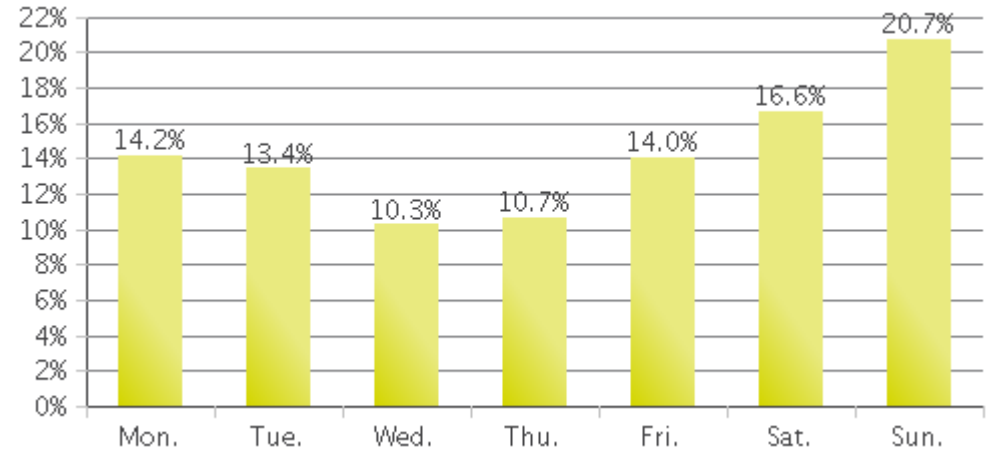

MKT Trail at 5th St (Heights)

Period Analyzed: Monday, April 01, 2019 to Tuesday, April 30, 2019

	Total Traffic for the Analyzed Period	Daily Average	Busiest Day of the Week	Distribution	
				IN	OUT
Pedestrians	14,049	502	Sunday	99	1
Cyclists	18,406	657	Sunday	94	6

MKT Trail at 5th St (Heights)

Period Analyzed: Monday, April 01, 2019 to Tuesday, April 30, 2019

MKT Trail at 5th St (Heights) (Pedestria...

Period Analyzed: Monday, April 01, 2019 to Tuesday, April 30, 2019

Daily Data

Weekly Profile

Hourly Profile during Weekdays

Hourly Profile during the Weekend

MKT Trail at 5th St (Heights) (Cyclists)

Period Analyzed: Monday, April 01, 2019 to Tuesday, April 30, 2019

Daily Data