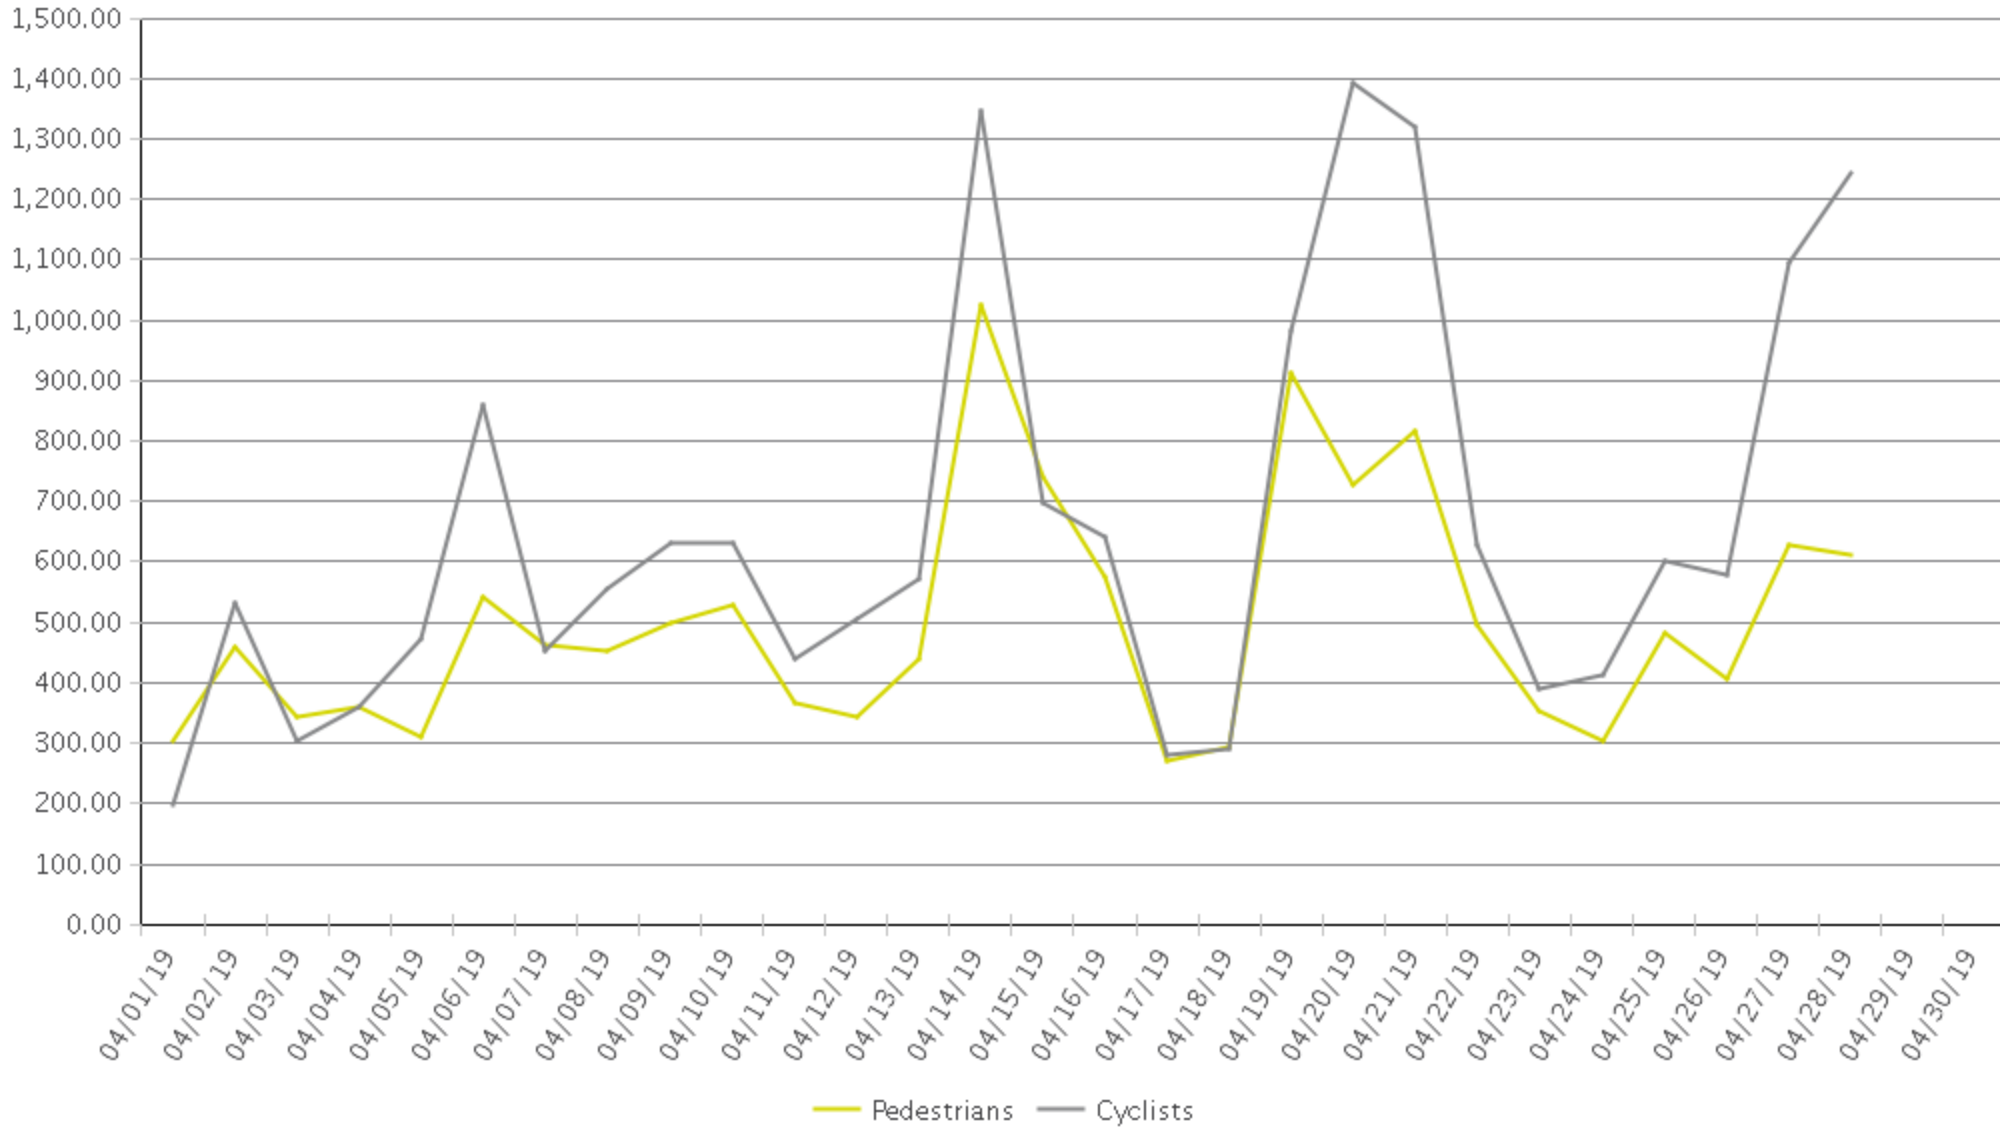

MKT Trail at 5th St (Heights)

Period Analyzed: Monday, April 01, 2019 to Tuesday, April 30, 2019

	Total Traffic for the Analyzed Period	Daily Average	Busiest Day of the Week	Distribution	
				IN	OUT
Pedestrians	14,049	502	Sunday	99	1
Cyclists	18,406	657	Sunday	94	6

MKT Trail at 5th St (Heights)

Period Analyzed: Monday, April 01, 2019 to Tuesday, April 30, 2019

MKT Trail at 5th St (Heights) (Pedestria...

Period Analyzed: Monday, April 01, 2019 to Tuesday, April 30, 2019

Daily Data

Weekly Profile

Hourly Profile during Weekdays

Hourly Profile during the Weekend

MKT Trail at 5th St (Heights) (Cyclists)

Period Analyzed: Monday, April 01, 2019 to Tuesday, April 30, 2019

Daily Data

Weekly Profile

Hourly Profile during Weekdays

Hourly Profile during the Weekend