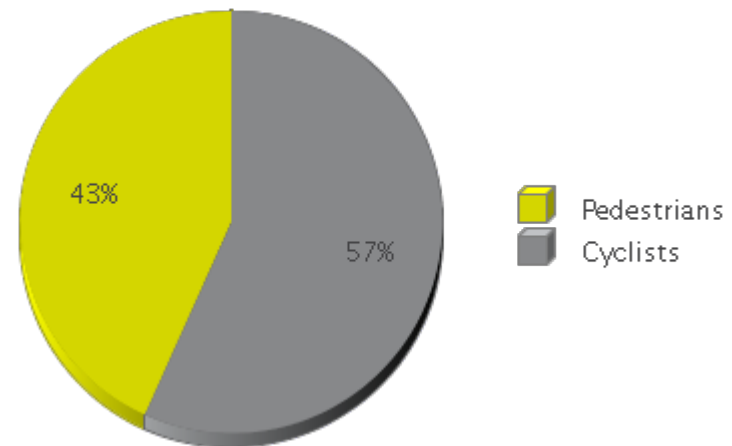

MKT Trail at 5th St (Heights)

Period Analyzed: Monday, April 01, 2019 to Tuesday, April 30, 2019

	Total Traffic for the Analyzed Period	Daily Average	Busiest Day of the Week	Distribution	
				IN	OUT
Pedestrians	14,049	502	Sunday	99	1
Cyclists	18,406	657	Sunday	94	6

MKT Trail at 5th St (Heights)

Period Analyzed: Monday, April 01, 2019 to Tuesday, April 30, 2019

MKT Trail at 5th St (Heights) (Pedestria...

Period Analyzed: Monday, April 01, 2019 to Tuesday, April 30, 2019