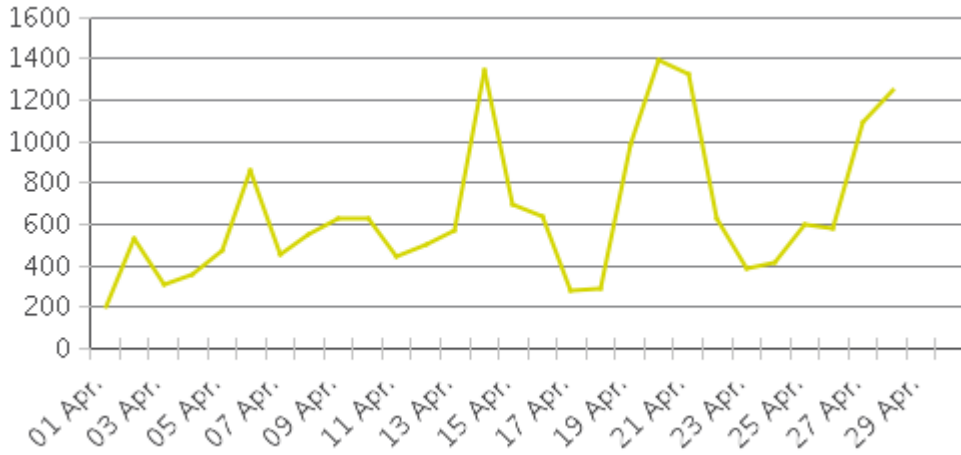

MKT Trail at 5th St (Heights)

Period Analyzed: Monday, April 01, 2019 to Tuesday, April 30, 2019

	Total Traffic for the Analyzed Period	Daily Average	Busiest Day of the Week	Distribution	
				IN	OUT
Pedestrians	14,049	502	Sunday	99	1
Cyclists	18,406	657	Sunday	94	6

MKT Trail at 5th St (Heights)

Period Analyzed: Monday, April 01, 2019 to Tuesday, April 30, 2019

MKT Trail at 5th St (Heights) (Pedestria...

Period Analyzed: Monday, April 01, 2019 to Tuesday, April 30, 2019

Daily Data

Weekly Profile

Hourly Profile during Weekdays

Hourly Profile during the Weekend

MKT Trail at 5th St (Heights) (Cyclists)

Period Analyzed: Monday, April 01, 2019 to Tuesday, April 30, 2019

Daily Data

Weekly Profile

Hourly Profile during Weekdays

Hourly Profile during the Weekend