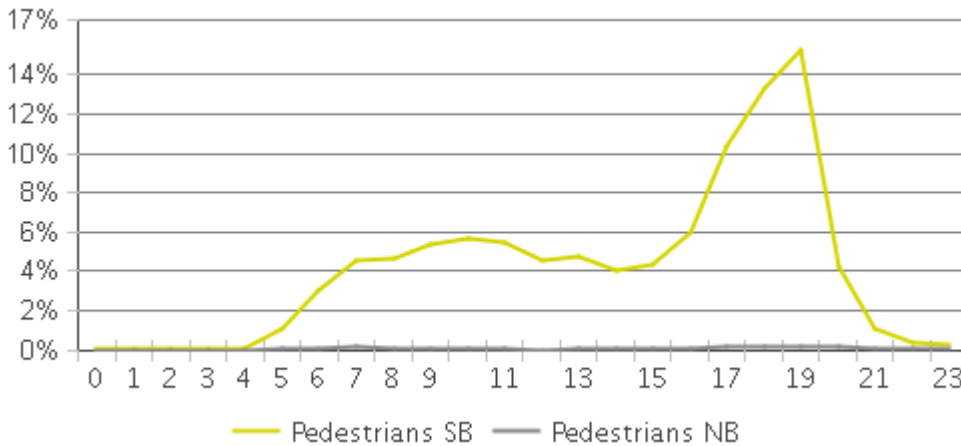

MKT Trail at 5th St (Heights)

Period Analyzed: Monday, April 01, 2019 to Tuesday, April 30, 2019

	Total Traffic for the Analyzed Period	Daily Average	Busiest Day of the Week	Distribution	
				IN	OUT
Pedestrians	14,049	502	Sunday	99	1
Cyclists	18,406	657	Sunday	94	6

MKT Trail at 5th St (Heights)

Period Analyzed: Monday, April 01, 2019 to Tuesday, April 30, 2019

MKT Trail at 5th St (Heights) (Pedestria...

Period Analyzed: Monday, April 01, 2019 to Tuesday, April 30, 2019

Daily Data

Weekly Profile

Hourly Profile during Weekdays

Hourly Profile during the Weekend

MKT Trail at 5th St (Heights) (Cyclists)

Period Analyzed: Monday, April 01, 2019 to Tuesday, April 30, 2019

Daily Data