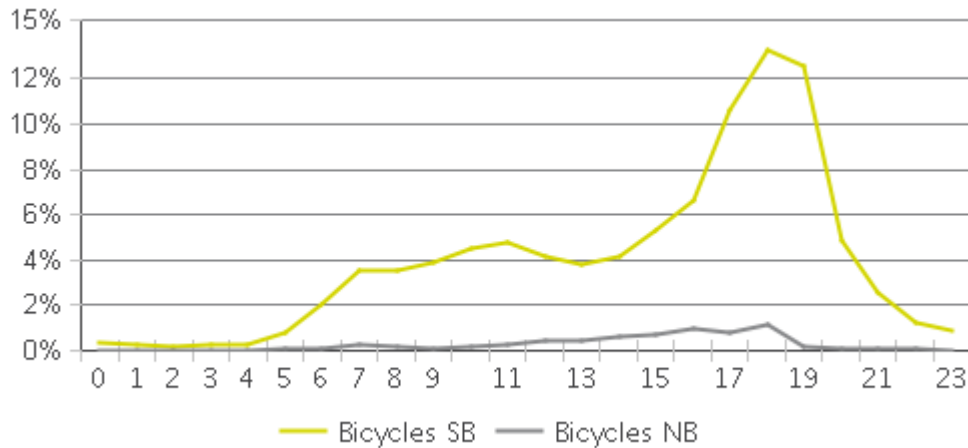

MKT Trail at 5th St (Heights)

Period Analyzed: Monday, April 01, 2019 to Tuesday, April 30, 2019

	Total Traffic for the Analyzed Period	Daily Average	Busiest Day of the Week	Distribution	
				IN	OUT
Pedestrians	14,049	502	Sunday	99	1
Cyclists	18,406	657	Sunday	94	6

MKT Trail at 5th St (Heights)

Period Analyzed: Monday, April 01, 2019 to Tuesday, April 30, 2019

MKT Trail at 5th St (Heights) (Pedestria...

Period Analyzed: Monday, April 01, 2019 to Tuesday, April 30, 2019

Daily Data

Weekly Profile

Hourly Profile during Weekdays

Hourly Profile during the Weekend

MKT Trail at 5th St (Heights) (Cyclists)

Period Analyzed: Monday, April 01, 2019 to Tuesday, April 30, 2019

Daily Data

Weekly Profile

Hourly Profile during Weekdays

Hourly Profile during the Weekend