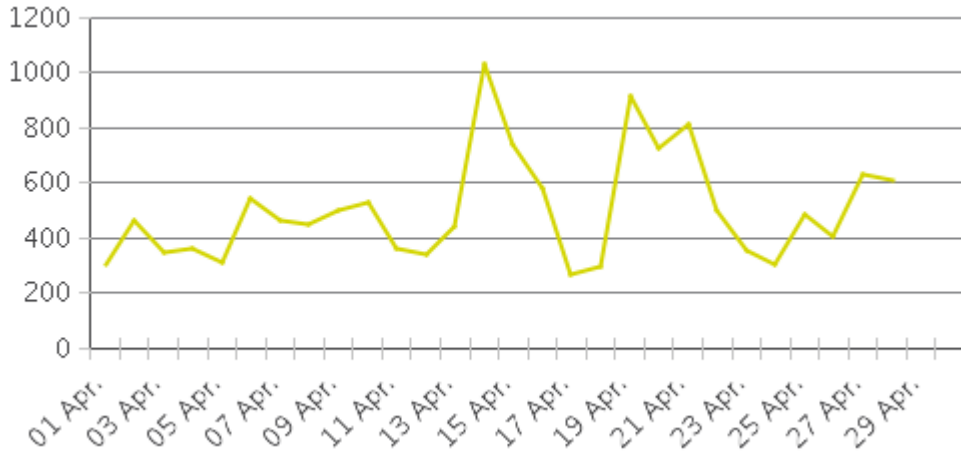

MKT Trail at 5th St (Heights)

Period Analyzed: Monday, April 01, 2019 to Tuesday, April 30, 2019

	Total Traffic for the Analyzed Period	Daily Average	Busiest Day of the Week	Distribution	
				IN	OUT
Pedestrians	14,049	502	Sunday	99	1
Cyclists	18,406	657	Sunday	94	6

MKT Trail at 5th St (Heights)

Period Analyzed: Monday, April 01, 2019 to Tuesday, April 30, 2019

MKT Trail at 5th St (Heights) (Pedestria...

Period Analyzed: Monday, April 01, 2019 to Tuesday, April 30, 2019

Daily Data

Weekly Profile

Hourly Profile during Weekdays

Hourly Profile during the Weekend

MKT Trail at 5th St (Heights) (Cyclists)

Period Analyzed: Monday, April 01, 2019 to Tuesday, April 30, 2019

Daily Data

Weekly Profile

Hourly Profile during Weekdays

Hourly Profile during the Weekend