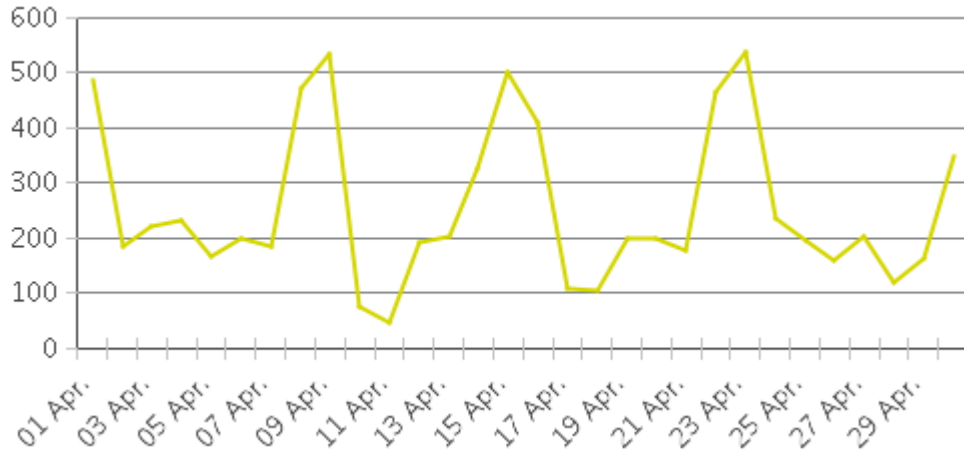

White Oak Trail at 34th St

Period Analyzed: Saturday, April 01, 2017 to Sunday, April 30, 2017

	Total Traffic for the Analyzed Period	Daily Average	Busiest Day of the Week	Distribution	
				IN	OUT
Pedestrians	15,525	518	Sunday	48	52
Cyclists	7,656	255	Saturday	85	15

White Oak Trail at 34th St

Period Analyzed: Saturday, April 01, 2017 to Sunday, April 30, 2017

White Oak Trail at 34th St (Pedestrians)

Period Analyzed: Saturday, April 01, 2017 to Sunday, April 30, 2017

Daily Data

Weekly Profile

Hourly Profile during Weekdays

Hourly Profile during the Weekend

White Oak Trail at 34th St (Cyclists)

Period Analyzed: Saturday, April 01, 2017 to Sunday, April 30, 2017

Daily Data

Weekly Profile

Hourly Profile during Weekdays

Hourly Profile during the Weekend