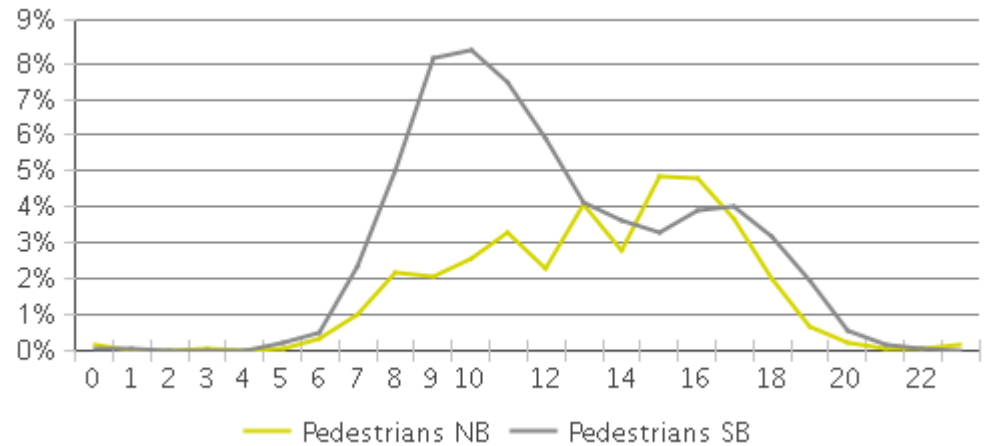

White Oak Trail at 34th St

Period Analyzed: Saturday, April 01, 2017 to Sunday, April 30, 2017

	Total Traffic for the Analyzed Period	Daily Average	Busiest Day of the Week	Distribution	
				IN	OUT
Pedestrians	15,525	518	Sunday	48	52
Cyclists	7,656	255	Saturday	85	15

White Oak Trail at 34th St

Period Analyzed: Saturday, April 01, 2017 to Sunday, April 30, 2017

White Oak Trail at 34th St (Pedestrians)

Period Analyzed: Saturday, April 01, 2017 to Sunday, April 30, 2017

Daily Data

Weekly Profile

Hourly Profile during Weekdays

Hourly Profile during the Weekend

White Oak Trail at 34th St (Cyclists)

Period Analyzed: Saturday, April 01, 2017 to Sunday, April 30, 2017

Daily Data

Weekly Profile

Hourly Profile during Weekdays

Hourly Profile during the Weekend