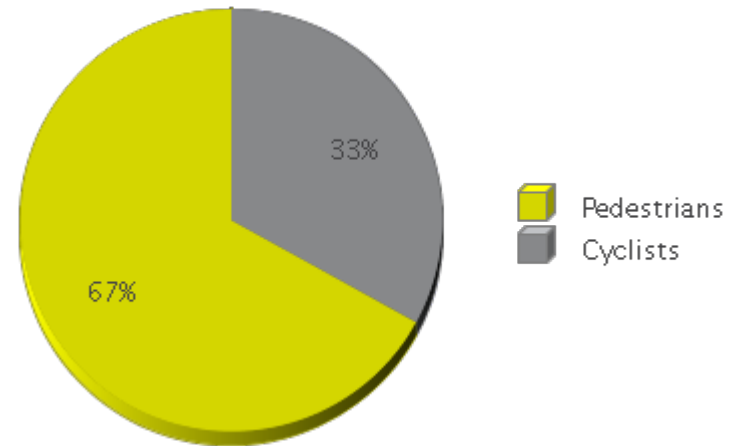

White Oak Trail at 34th St

Period Analyzed: Saturday, April 01, 2017 to Sunday, April 30, 2017

	Total Traffic for the Analyzed Period	Daily Average	Busiest Day of the Week	Distribution	
				IN	OUT
Pedestrians	15,525	518	Sunday	48	52
Cyclists	7,656	255	Saturday	85	15

White Oak Trail at 34th St

Period Analyzed: Saturday, April 01, 2017 to Sunday, April 30, 2017

White Oak Trail at 34th St (Pedestrians)

Period Analyzed: Saturday, April 01, 2017 to Sunday, April 30, 2017

Daily Data

Weekly Profile

Hourly Profile during Weekdays

Hourly Profile during the Weekend

White Oak Trail at 34th St (Cyclists)

Period Analyzed: Saturday, April 01, 2017 to Sunday, April 30, 2017

Daily Data