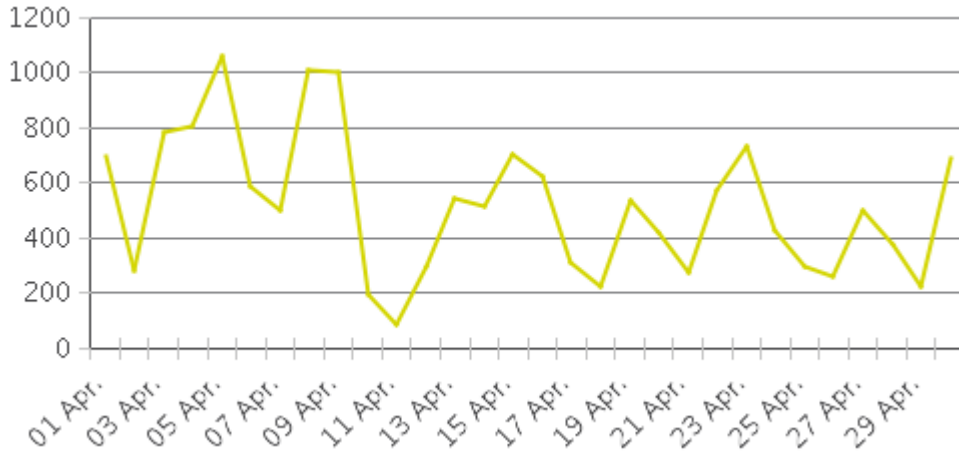

White Oak Trail at 34th St

Period Analyzed: Saturday, April 01, 2017 to Sunday, April 30, 2017

	Total Traffic for the Analyzed Period	Daily Average	Busiest Day of the Week	Distribution	
				IN	OUT
Pedestrians	15,525	518	Sunday	48	52
Cyclists	7,656	255	Saturday	85	15

White Oak Trail at 34th St

Period Analyzed: Saturday, April 01, 2017 to Sunday, April 30, 2017

White Oak Trail at 34th St (Pedestrians)

Period Analyzed: Saturday, April 01, 2017 to Sunday, April 30, 2017

Daily Data

Weekly Profile

Hourly Profile during Weekdays

Hourly Profile during the Weekend

White Oak Trail at 34th St (Cyclists)

Period Analyzed: Saturday, April 01, 2017 to Sunday, April 30, 2017

Daily Data