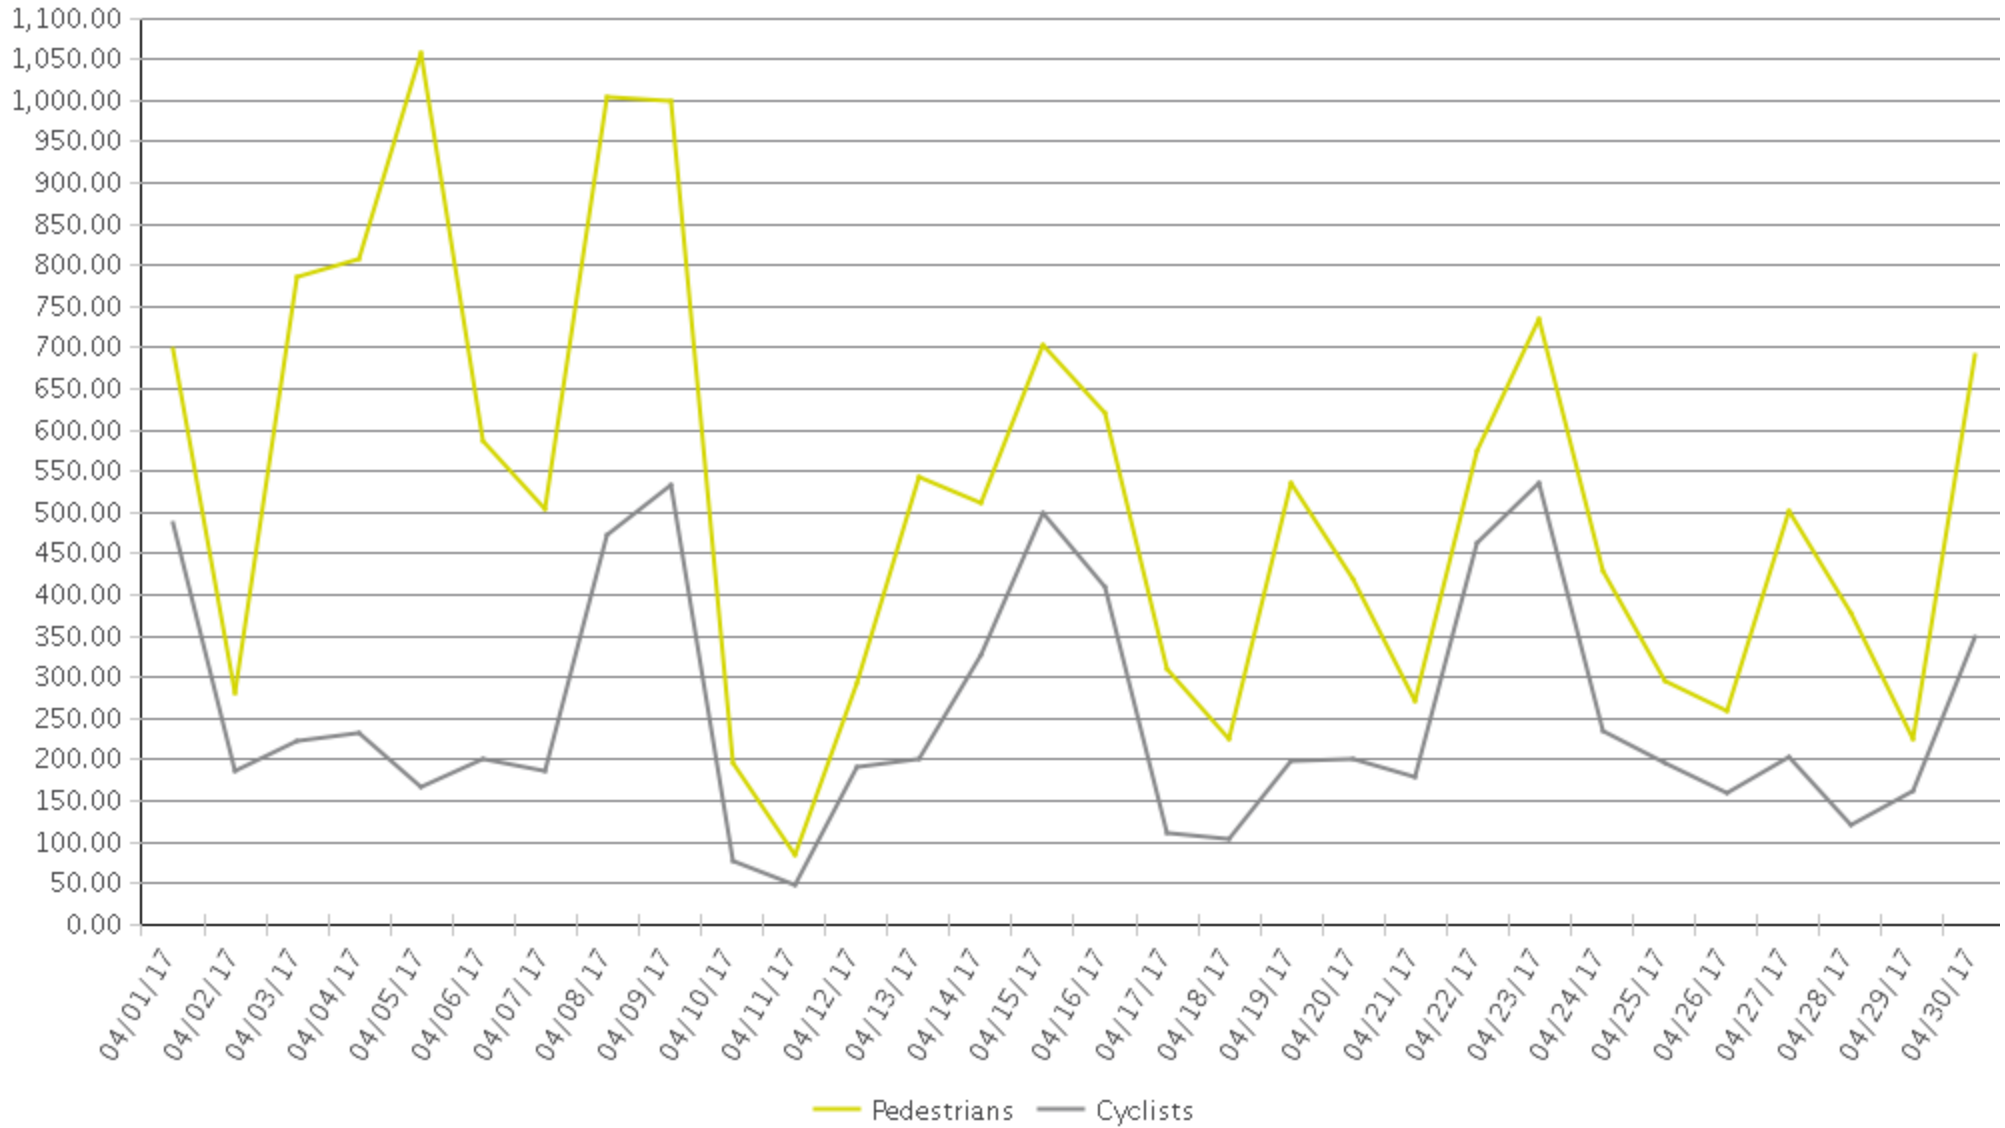

White Oak Trail at 34th St

Period Analyzed: Saturday, April 01, 2017 to Sunday, April 30, 2017

	Total Traffic for the Analyzed Period	Daily Average	Busiest Day of the Week	Distribution	
				IN	OUT
Pedestrians	15,525	518	Sunday	48	52
Cyclists	7,656	255	Saturday	85	15

White Oak Trail at 34th St

Period Analyzed: Saturday, April 01, 2017 to Sunday, April 30, 2017

White Oak Trail at 34th St (Pedestrians)

Period Analyzed: Saturday, April 01, 2017 to Sunday, April 30, 2017

Daily Data

Weekly Profile

Hourly Profile during Weekdays

Hourly Profile during the Weekend

White Oak Trail at 34th St (Cyclists)

Period Analyzed: Saturday, April 01, 2017 to Sunday, April 30, 2017

Daily Data

Weekly Profile

Hourly Profile during Weekdays

Hourly Profile during the Weekend