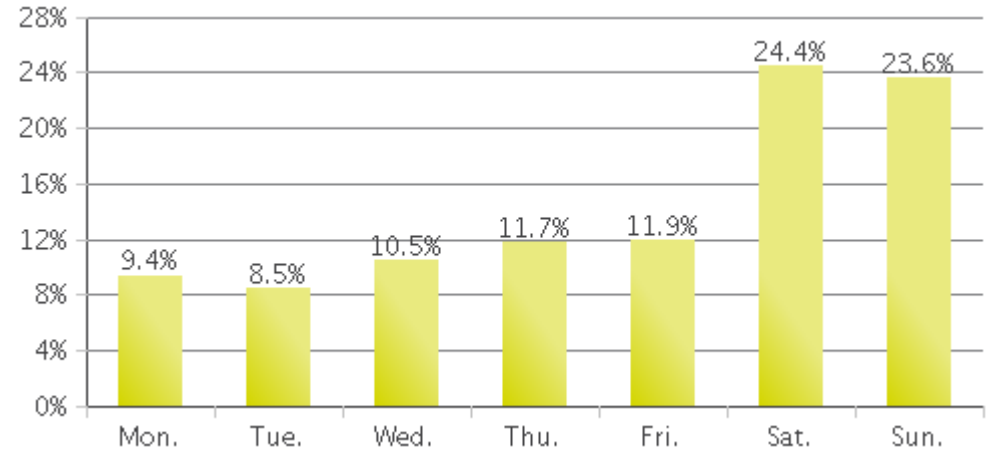

Daily Data

Weekly Profile

Hourly Profile during Weekdays

Hourly Profile during the Weekend

White Oak Trail at 34th St (Cyclists)

Period Analyzed: Saturday, April 01, 2017 to Sunday, April 30, 2017

Daily Data

Weekly Profile

Hourly Profile during Weekdays

Hourly Profile during the Weekend