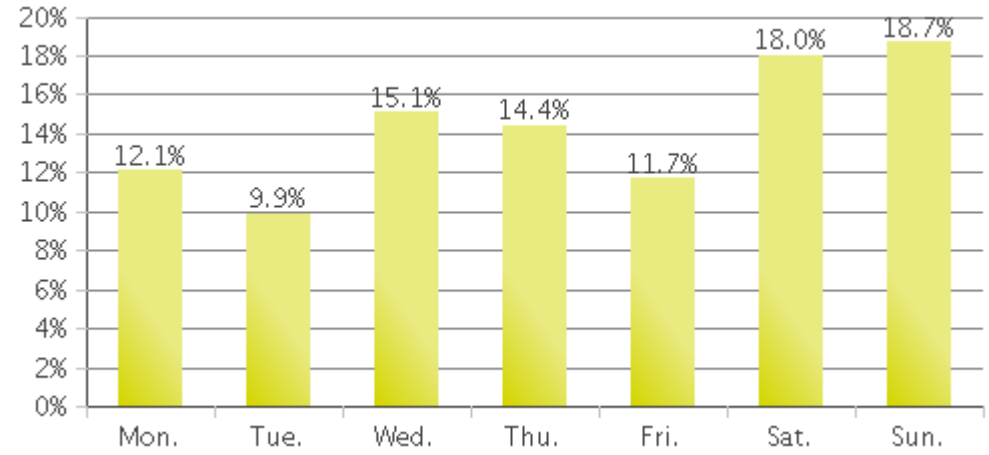

White Oak Trail at 34th St

Period Analyzed: Saturday, April 01, 2017 to Sunday, April 30, 2017

	Total Traffic for the Analyzed Period	Daily Average	Busiest Day of the Week	Distribution	
				IN	OUT
Pedestrians	15,525	518	Sunday	48	52
Cyclists	7,656	255	Saturday	85	15

White Oak Trail at 34th St

Period Analyzed: Saturday, April 01, 2017 to Sunday, April 30, 2017

White Oak Trail at 34th St (Pedestrians)

Period Analyzed: Saturday, April 01, 2017 to Sunday, April 30, 2017

Daily Data

Weekly Profile

Hourly Profile during Weekdays

Hourly Profile during the Weekend

White Oak Trail at 34th St (Cyclists)

Period Analyzed: Saturday, April 01, 2017 to Sunday, April 30, 2017

Daily Data