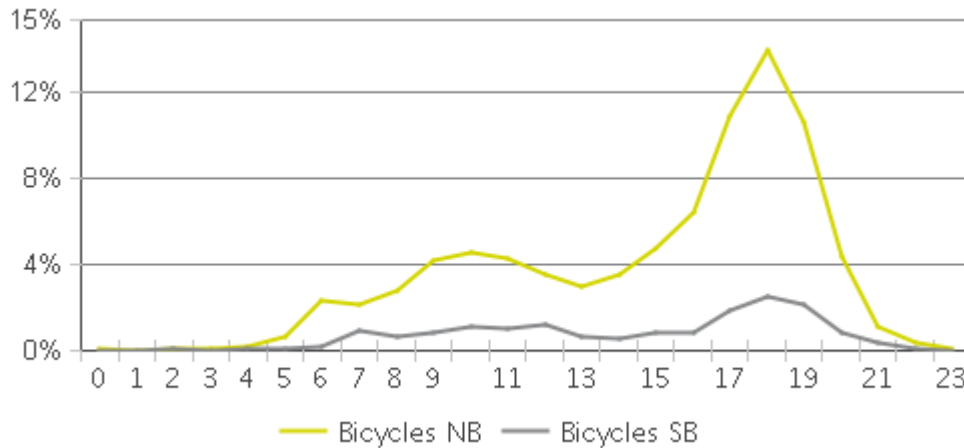

White Oak Trail at 34th St

Period Analyzed: Saturday, April 01, 2017 to Sunday, April 30, 2017

	Total Traffic for the Analyzed Period	Daily Average	Busiest Day of the Week	Distribution	
				IN	OUT
Pedestrians	15,525	518	Sunday	48	52
Cyclists	7,656	255	Saturday	85	15

White Oak Trail at 34th St

Period Analyzed: Saturday, April 01, 2017 to Sunday, April 30, 2017

White Oak Trail at 34th St (Pedestrians)

Period Analyzed: Saturday, April 01, 2017 to Sunday, April 30, 2017

Daily Data

Weekly Profile

Hourly Profile during Weekdays

Hourly Profile during the Weekend

White Oak Trail at 34th St (Cyclists)

Period Analyzed: Saturday, April 01, 2017 to Sunday, April 30, 2017

Daily Data

Weekly Profile

Hourly Profile during Weekdays

Hourly Profile during the Weekend