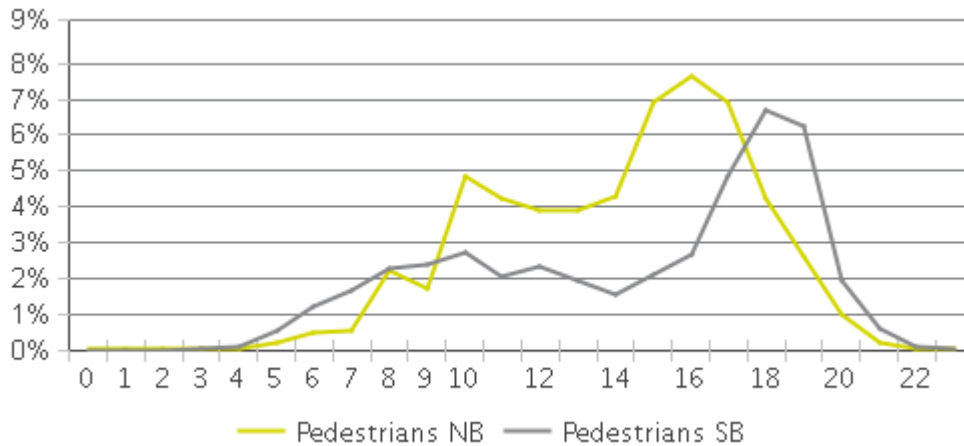

White Oak Trail at 34th St

Period Analyzed: Saturday, April 01, 2017 to Sunday, April 30, 2017

	Total Traffic for the Analyzed Period	Daily Average	Busiest Day of the Week	Distribution	
				IN	OUT
Pedestrians	15,525	518	Sunday	48	52
Cyclists	7,656	255	Saturday	85	15

White Oak Trail at 34th St

Period Analyzed: Saturday, April 01, 2017 to Sunday, April 30, 2017

White Oak Trail at 34th St (Pedestrians)

Period Analyzed: Saturday, April 01, 2017 to Sunday, April 30, 2017

Daily Data

Weekly Profile

Hourly Profile during Weekdays

Hourly Profile during the Weekend

White Oak Trail at 34th St (Cyclists)

Period Analyzed: Saturday, April 01, 2017 to Sunday, April 30, 2017

Daily Data