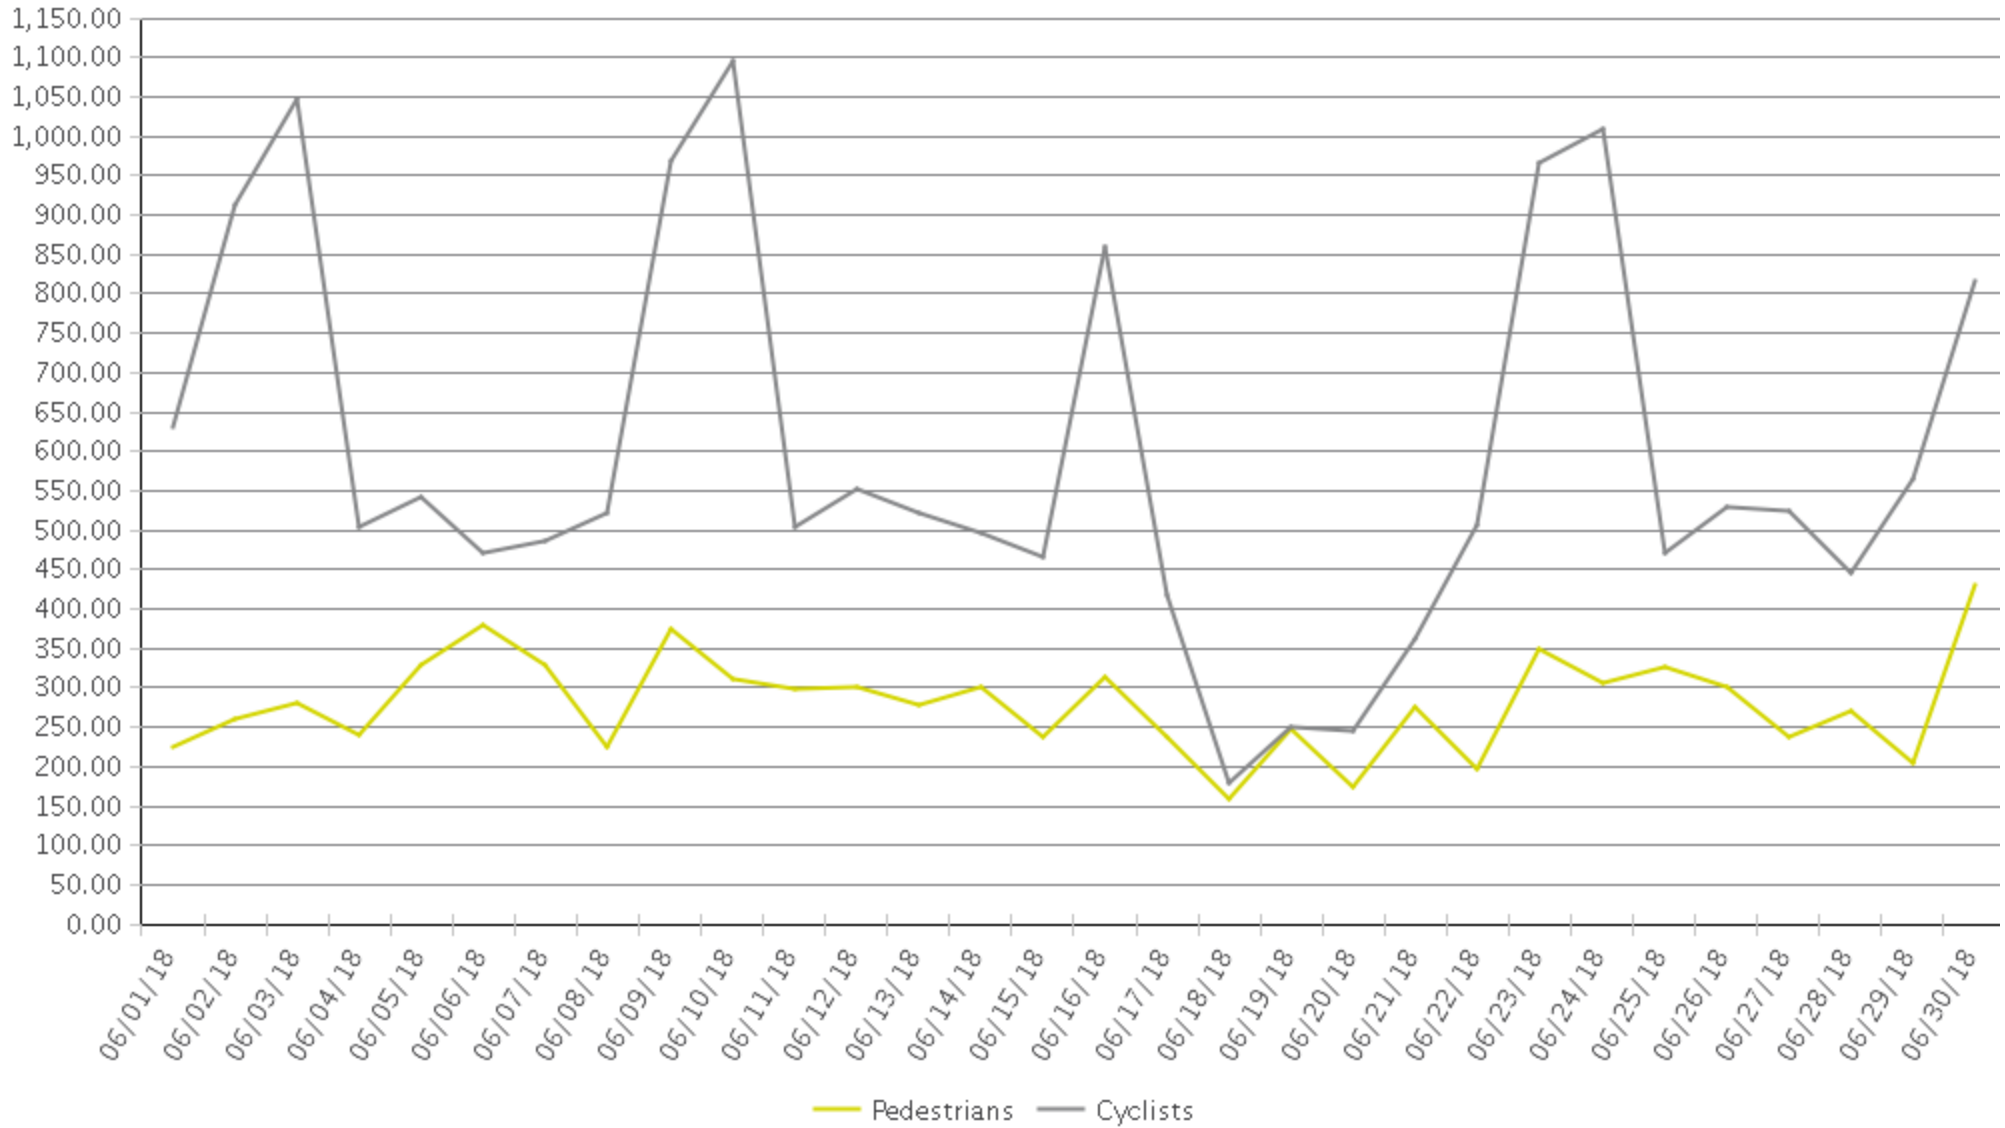

# MKT Trail at 5th St (Heights)

Period Analyzed: Friday, June 01, 2018 to Saturday, June 30, 2018

	Total Traffic for the Analyzed Period	Daily Average	Busiest Day of the Week	Distribution	
				IN	OUT
Pedestrians	8,408	280	Saturday	72	28
Cyclists	17,877	596	Saturday	73	27

# MKT Trail at 5th St (Heights)

Period Analyzed: Friday, June 01, 2018 to Saturday, June 30, 2018

# MKT Trail at 5th St (Heights) (Pedestria...

Period Analyzed: Friday, June 01, 2018 to Saturday, June 30, 2018

### Daily Data