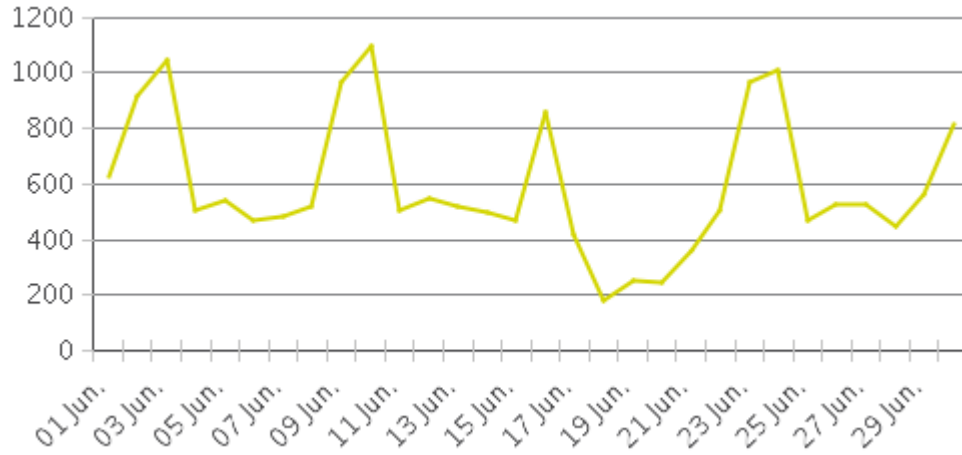

MKT Trail at 5th St (Heights) (Cyclists)

Period Analyzed: Friday, June 01, 2018 to Saturday, June 30, 2018

Daily Data