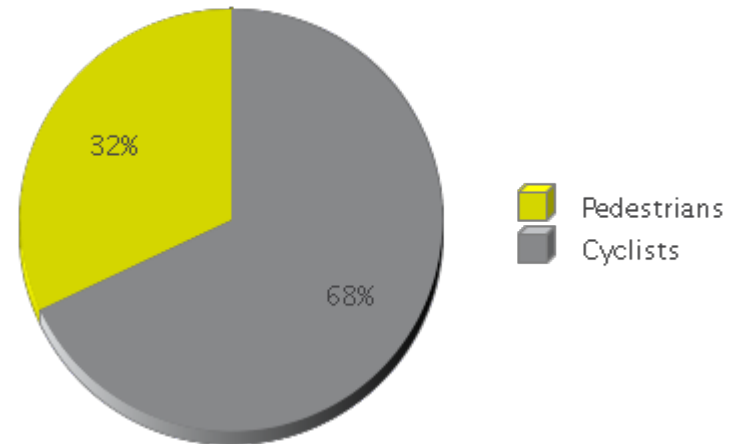

# MKT Trail at 5th St (Heights)

Period Analyzed: Friday, June 01, 2018 to Saturday, June 30, 2018

	Total Traffic for the Analyzed Period	Daily Average	Busiest Day of the Week	Distribution	
				IN	OUT
Pedestrians	8,408	280	Saturday	72	28
Cyclists	17,877	596	Saturday	73	27

# MKT Trail at 5th St (Heights)

Period Analyzed: Friday, June 01, 2018 to Saturday, June 30, 2018