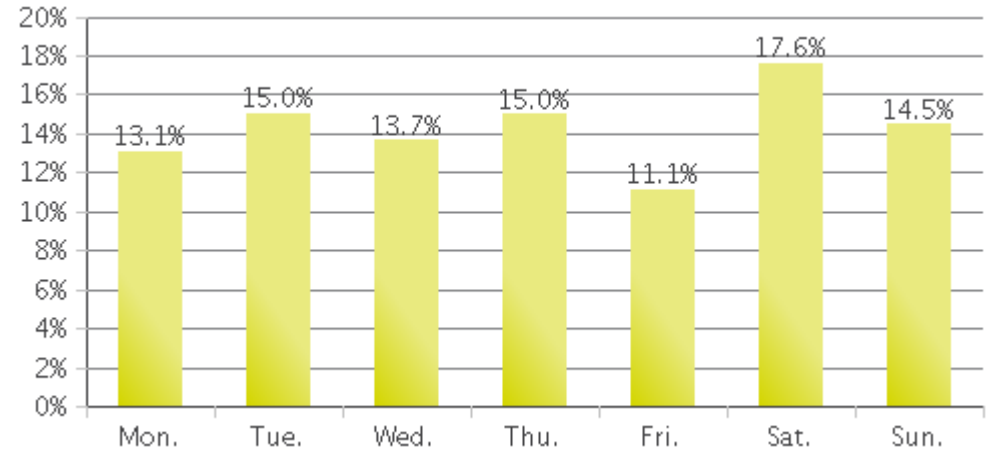

Weekly Profile