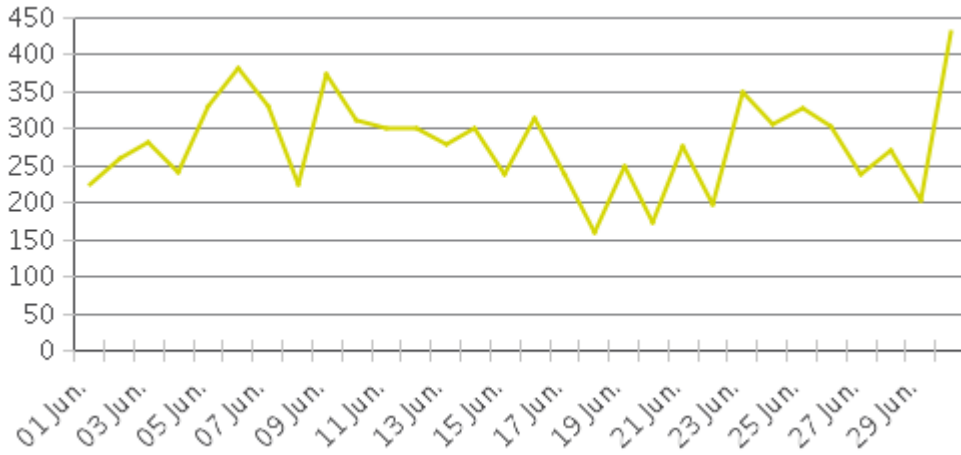

MKT Trail at 5th St (Heights) (Pedestria...

Period Analyzed: Friday, June 01, 2018 to Saturday, June 30, 2018

Daily Data