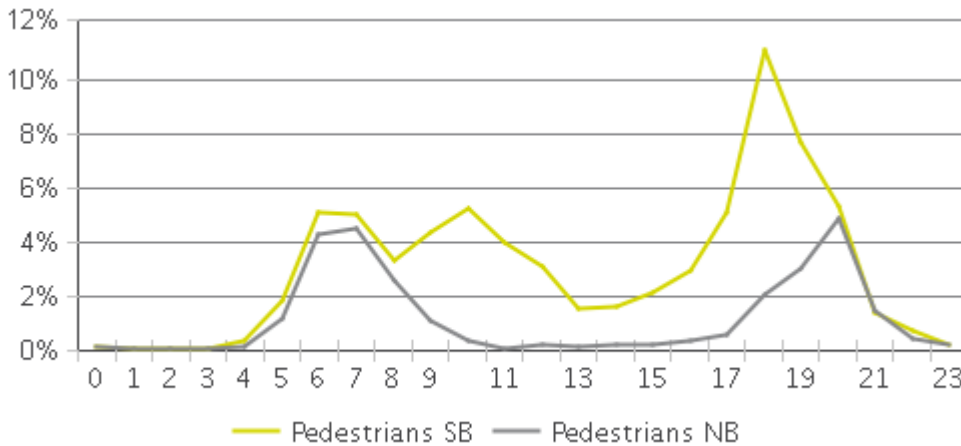

Hourly Profile during Weekdays