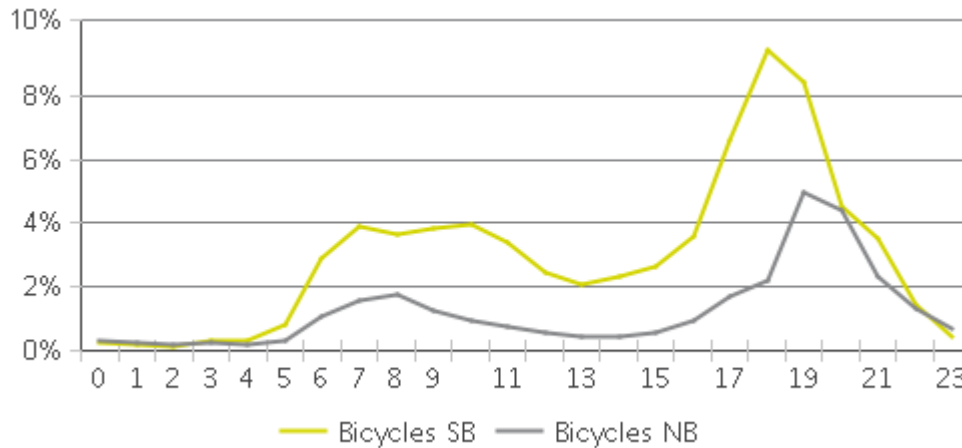

Hourly Profile during Weekdays