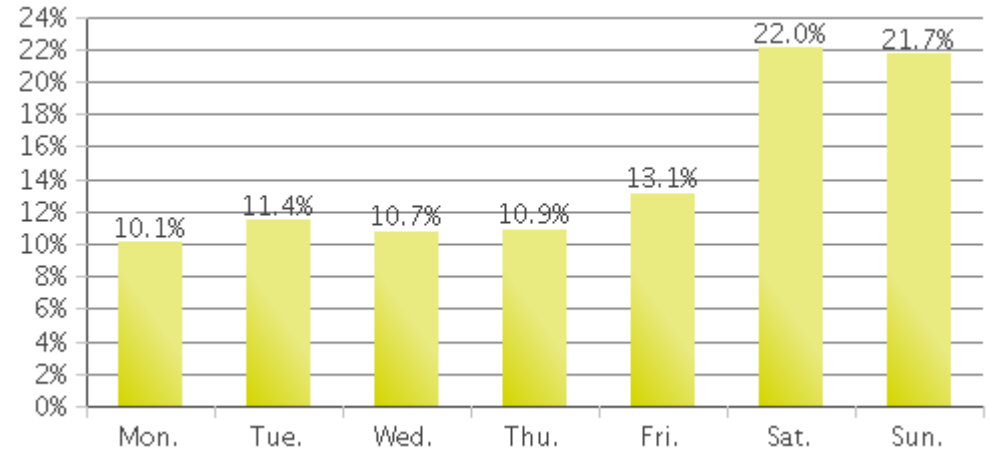

Weekly Profile