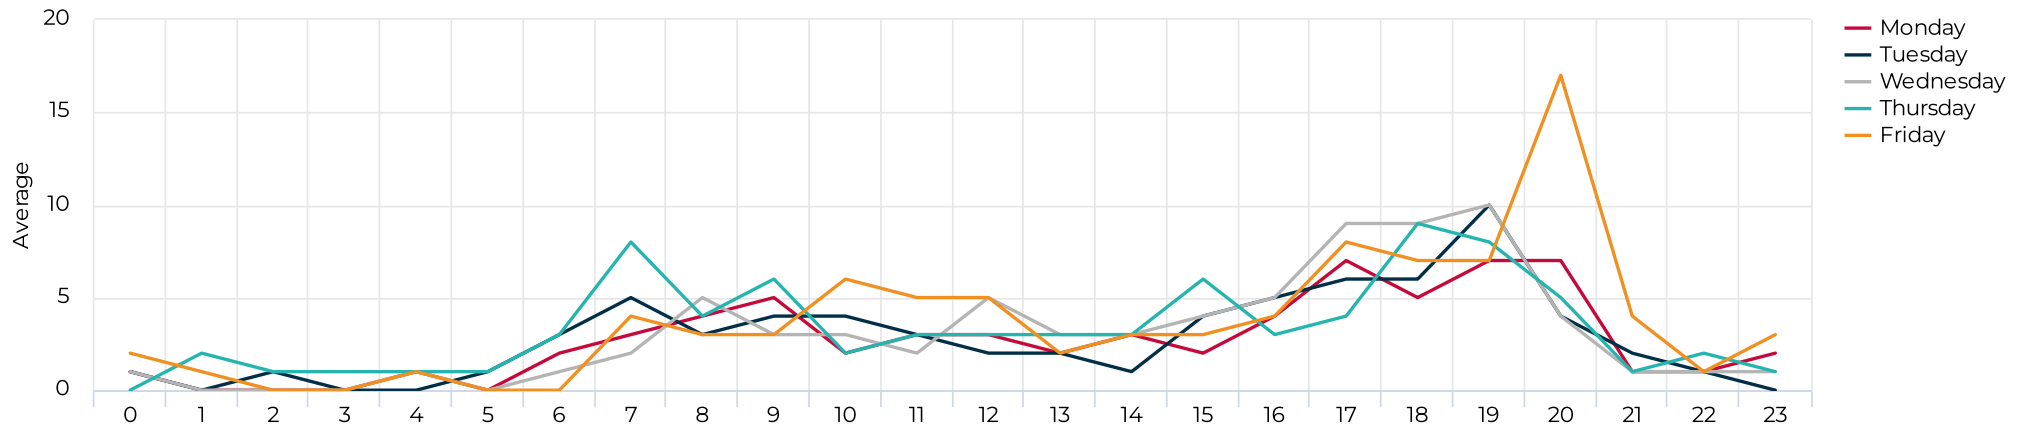

Columbia Tap at Blodgett

January 1, 2022 → January 31, 2022

Pedestrian - Weekday Profile (Hourly)

📅 08/01/2022 → 08/31/2022

Pedestrian - Weekend Profile (Hourly)

📅 08/01/2022 → 08/31/2022

Columbia Tap at Blodgett

January 1, 2022 → January 31, 2022

Cyclist Total (Daily)

Cyclist Profile (Daily)

Columbia Tap at Blodgett

January 1, 2022 → January 31, 2022

Cyclist - Weekday Profile (Hourly)

📅 08/01/2022 → 08/31/2022

Cyclist - Weekend Profile (Hourly)