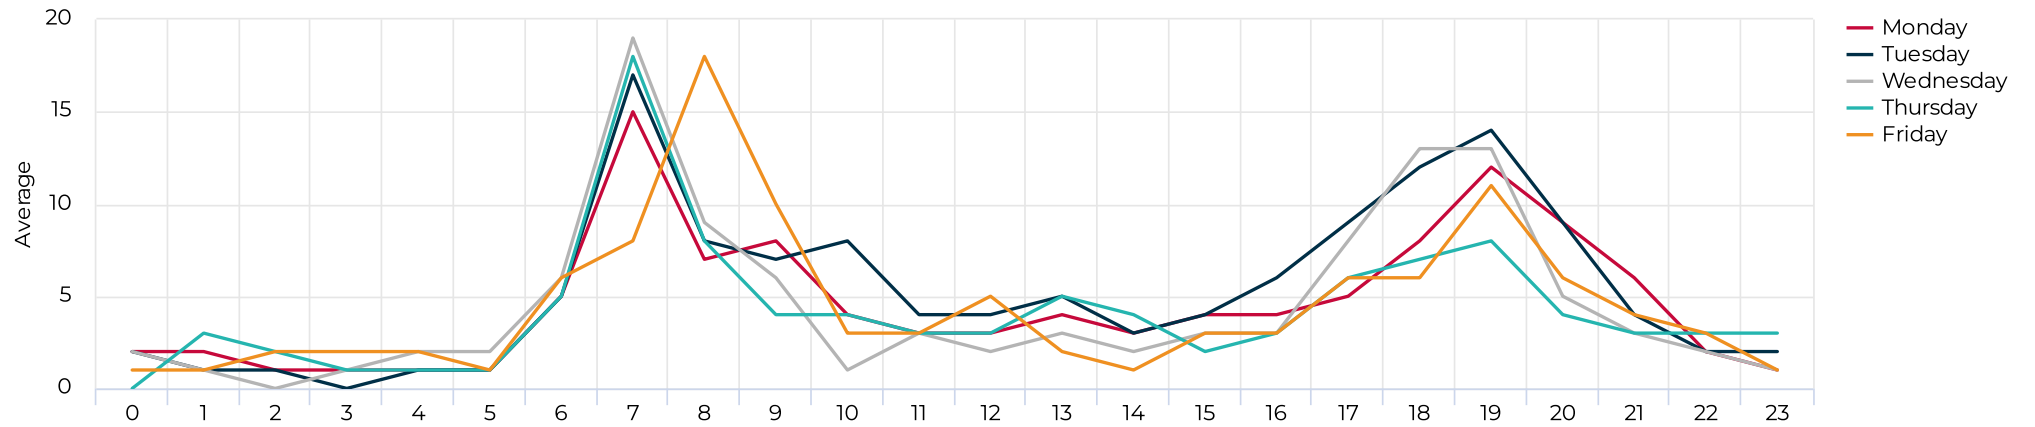

N/A

Columbia Tap at Blodgett

January 1, 2022 → January 31, 2022

Key Figures Summary

| Site | Total ▼ | Daily Average | Peak Day | Peak Count |
|---|---------|---------------|------------------|------------|
| Columbia Tap at Blodgett | 5,618 | 181 | Sun Jan 30, 2022 | 371 |
| Columbia Tap at Blodgett Cyclist | 3,077 | 99 | Sun Jan 30, 2022 | 260 |
| Columbia Tap at Blodgett Pedestrian | 2,541 | 82 | Fri Jan 14, 2022 | 112 |
| Blodgett at Ennis TSU Columbia Tap Cyclists Northbound | 1,609 | 52 | Sun Jan 30, 2022 | 132 |
| Blodgett at Ennis TSU Columbia Tap Cyclists Southbound | 1,468 | 47 | Sun Jan 30, 2022 | 128 |
| Blodgett at Ennis TSU Columbia Tap Pedestrians Northbound | 1,281 | 41 | Fri Jan 14, 2022 | 62 |
| Blodgett at Ennis TSU Columbia Tap Pedestrians Southbound | 1,260 | 41 | Tue Jan 18, 2022 | 57 |

Columbia Tap at Blodgett

January 1, 2022 → January 31, 2022

Daily traffic

Distribution

Columbia Tap at Blodgett

January 1, 2022 → January 31, 2022

Daily Data (Pedestrian)

Pedestrian Profile (Daily)

Columbia Tap at Blodgett

January 1, 2022 → January 31, 2022

Pedestrian - Weekday Profile (Hourly)

📅 08/01/2022 → 08/31/2022

Pedestrian - Weekend Profile (Hourly)

📅 08/01/2022 → 08/31/2022

Columbia Tap at Blodgett

January 1, 2022 → January 31, 2022

Cyclist Total (Daily)

Cyclist Profile (Daily)

Columbia Tap at Blodgett

January 1, 2022 → January 31, 2022

Cyclist - Weekday Profile (Hourly)

📅 08/01/2022 → 08/31/2022

Cyclist - Weekend Profile (Hourly)