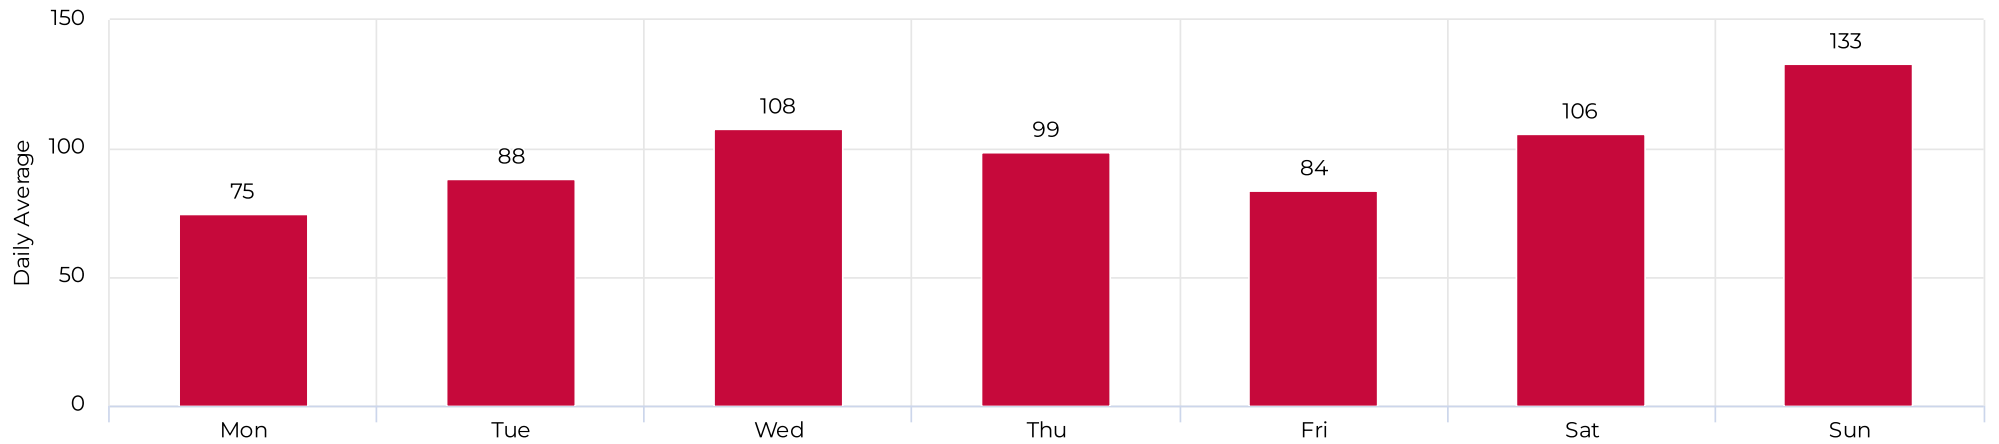

Columbia Tap at Blodgett

January 1, 2022 → January 31, 2022

Daily traffic

Distribution

Columbia Tap at Blodgett

January 1, 2022 → January 31, 2022

Daily Data (Pedestrian)

Pedestrian Profile (Daily)

Columbia Tap at Blodgett

January 1, 2022 → January 31, 2022

Pedestrian - Weekday Profile (Hourly)

📅 08/01/2022 → 08/31/2022

Pedestrian - Weekend Profile (Hourly)

📅 08/01/2022 → 08/31/2022

Columbia Tap at Blodgett

January 1, 2022 → January 31, 2022

Cyclist Total (Daily)

Cyclist Profile (Daily)

Columbia Tap at Blodgett

January 1, 2022 → January 31, 2022

Cyclist - Weekday Profile (Hourly)

📅 08/01/2022 → 08/31/2022

Cyclist - Weekend Profile (Hourly)