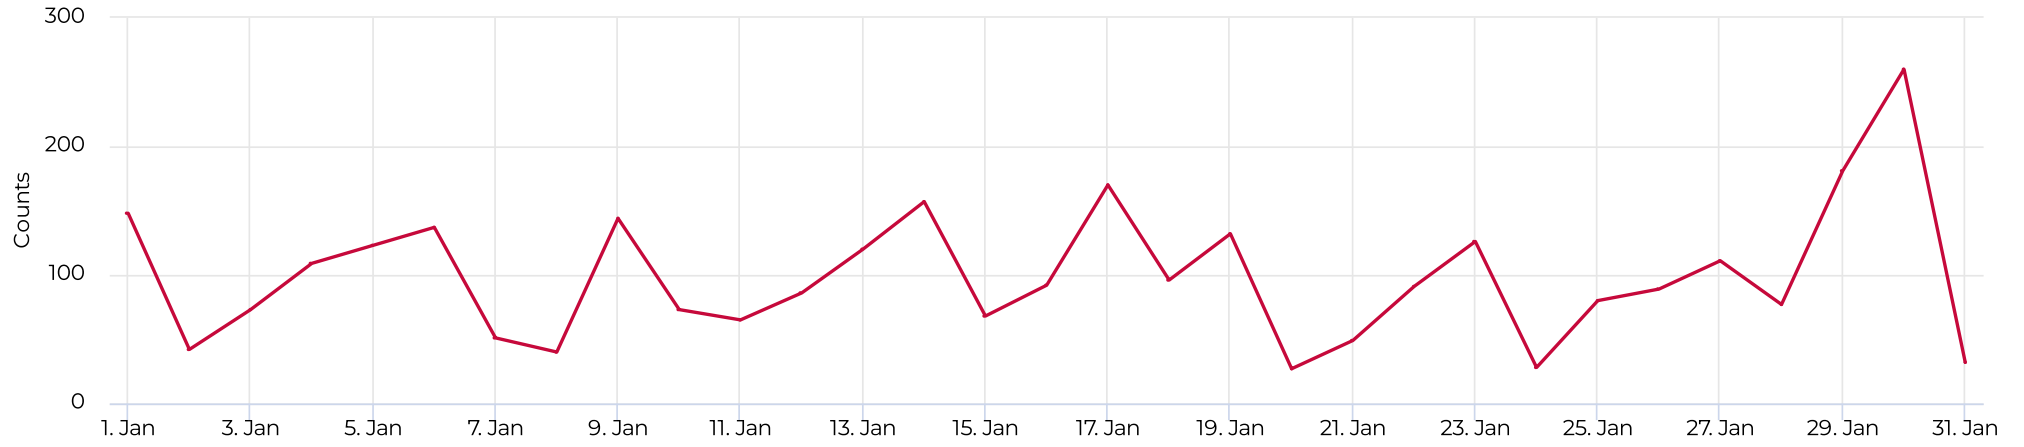

Columbia Tap at Blodgett

January 1, 2022 → January 31, 2022

Daily traffic

Distribution

Columbia Tap at Blodgett

January 1, 2022 → January 31, 2022

Daily Data (Pedestrian)

Pedestrian Profile (Daily)

Columbia Tap at Blodgett

January 1, 2022 → January 31, 2022

Pedestrian - Weekday Profile (Hourly)

📅 08/01/2022 → 08/31/2022

Pedestrian - Weekend Profile (Hourly)

📅 08/01/2022 → 08/31/2022

Columbia Tap at Blodgett

January 1, 2022 → January 31, 2022

Cyclist Total (Daily)

Cyclist Profile (Daily)

Columbia Tap at Blodgett

January 1, 2022 → January 31, 2022

Cyclist - Weekday Profile (Hourly)

📅 08/01/2022 → 08/31/2022

Cyclist - Weekend Profile (Hourly)