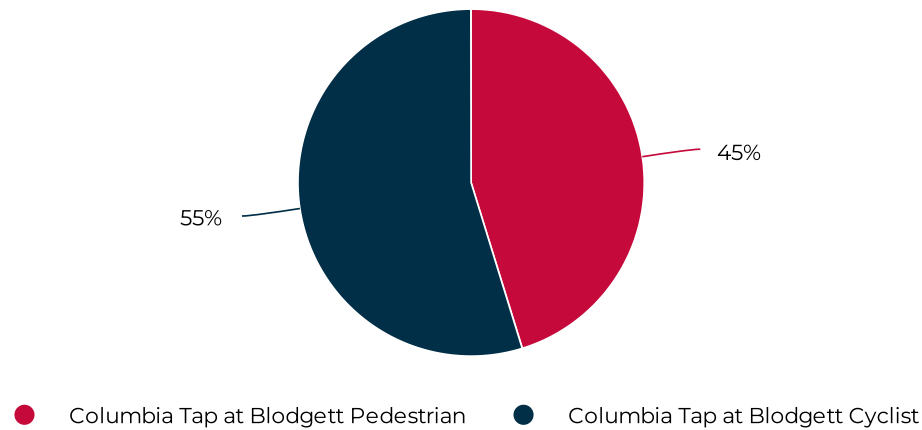

N/A

Columbia Tap at Blodgett

January 1, 2022 → January 31, 2022

Key Figures Summary

| Site | Total ▼ | Daily Average | Peak Day | Peak Count |
|---|---------|---------------|------------------|------------|
| Columbia Tap at Blodgett | 5,618 | 181 | Sun Jan 30, 2022 | 371 |
| Columbia Tap at Blodgett Cyclist | 3,077 | 99 | Sun Jan 30, 2022 | 260 |
| Columbia Tap at Blodgett Pedestrian | 2,541 | 82 | Fri Jan 14, 2022 | 112 |
| Blodgett at Ennis TSU Columbia Tap Cyclists Northbound | 1,609 | 52 | Sun Jan 30, 2022 | 132 |
| Blodgett at Ennis TSU Columbia Tap Cyclists Southbound | 1,468 | 47 | Sun Jan 30, 2022 | 128 |
| Blodgett at Ennis TSU Columbia Tap Pedestrians Northbound | 1,281 | 41 | Fri Jan 14, 2022 | 62 |
| Blodgett at Ennis TSU Columbia Tap Pedestrians Southbound | 1,260 | 41 | Tue Jan 18, 2022 | 57 |

Columbia Tap at Blodgett

January 1, 2022 → January 31, 2022

Daily traffic

Distribution

Columbia Tap at Blodgett

January 1, 2022 → January 31, 2022

Daily Data (Pedestrian)

Pedestrian Profile (Daily)

Columbia Tap at Blodgett

January 1, 2022 → January 31, 2022

Pedestrian - Weekday Profile (Hourly)

📅 08/01/2022 → 08/31/2022

Pedestrian - Weekend Profile (Hourly)

📅 08/01/2022 → 08/31/2022

Columbia Tap at Blodgett

January 1, 2022 → January 31, 2022

Cyclist Total (Daily)

Cyclist Profile (Daily)

Columbia Tap at Blodgett

January 1, 2022 → January 31, 2022

Cyclist - Weekday Profile (Hourly)

📅 08/01/2022 → 08/31/2022

Cyclist - Weekend Profile (Hourly)