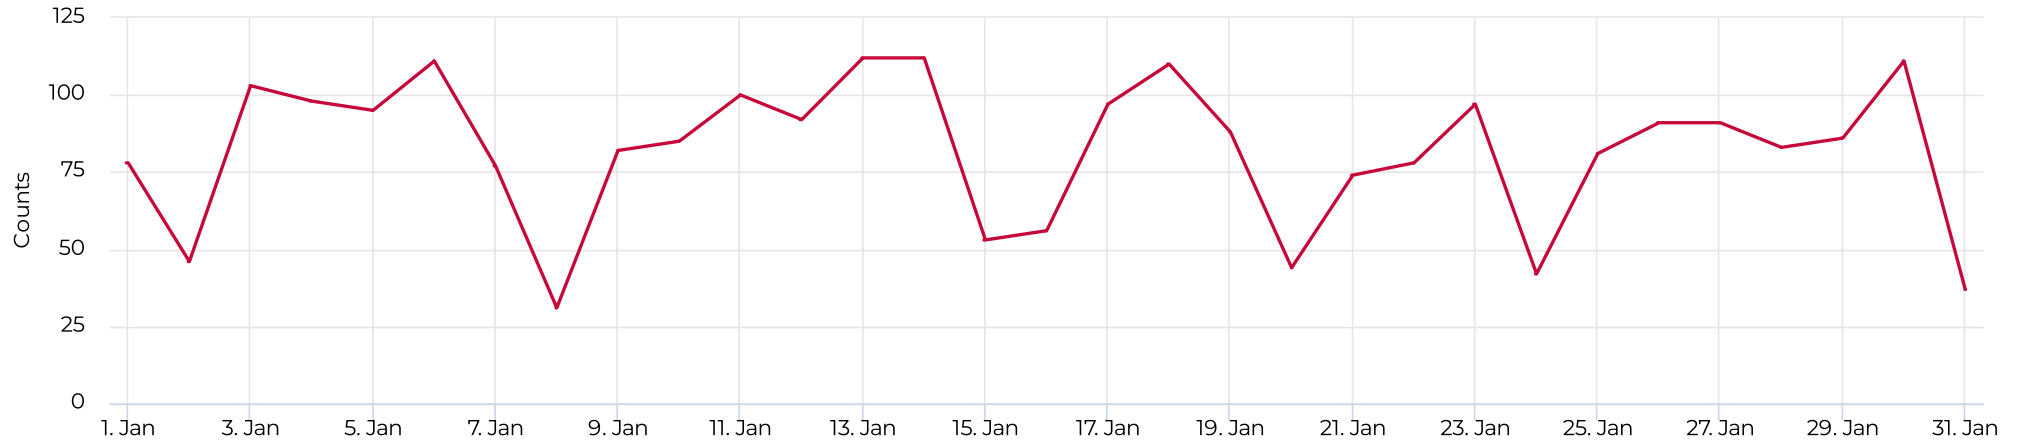

N/A

Columbia Tap at Blodgett

January 1, 2022 → January 31, 2022

Key Figures Summary

| Site | Total ▼ | Daily Average | Peak Day | Peak Count |
|---|---------|---------------|------------------|------------|
| Columbia Tap at Blodgett | 5,618 | 181 | Sun Jan 30, 2022 | 371 |
| Columbia Tap at Blodgett Cyclist | 3,077 | 99 | Sun Jan 30, 2022 | 260 |
| Columbia Tap at Blodgett Pedestrian | 2,541 | 82 | Fri Jan 14, 2022 | 112 |
| Blodgett at Ennis TSU Columbia Tap Cyclists Northbound | 1,609 | 52 | Sun Jan 30, 2022 | 132 |
| Blodgett at Ennis TSU Columbia Tap Cyclists Southbound | 1,468 | 47 | Sun Jan 30, 2022 | 128 |
| Blodgett at Ennis TSU Columbia Tap Pedestrians Northbound | 1,281 | 41 | Fri Jan 14, 2022 | 62 |
| Blodgett at Ennis TSU Columbia Tap Pedestrians Southbound | 1,260 | 41 | Tue Jan 18, 2022 | 57 |

Columbia Tap at Blodgett

January 1, 2022 → January 31, 2022

Daily traffic

Distribution

Columbia Tap at Blodgett

January 1, 2022 → January 31, 2022

Daily Data (Pedestrian)

Pedestrian Profile (Daily)

Columbia Tap at Blodgett

January 1, 2022 → January 31, 2022

Pedestrian - Weekday Profile (Hourly)

📅 08/01/2022 → 08/31/2022

Pedestrian - Weekend Profile (Hourly)

📅 08/01/2022 → 08/31/2022

Columbia Tap at Blodgett

January 1, 2022 → January 31, 2022

Cyclist Total (Daily)

Cyclist Profile (Daily)

Columbia Tap at Blodgett

January 1, 2022 → January 31, 2022

Cyclist - Weekday Profile (Hourly)

📅 08/01/2022 → 08/31/2022

Cyclist - Weekend Profile (Hourly)