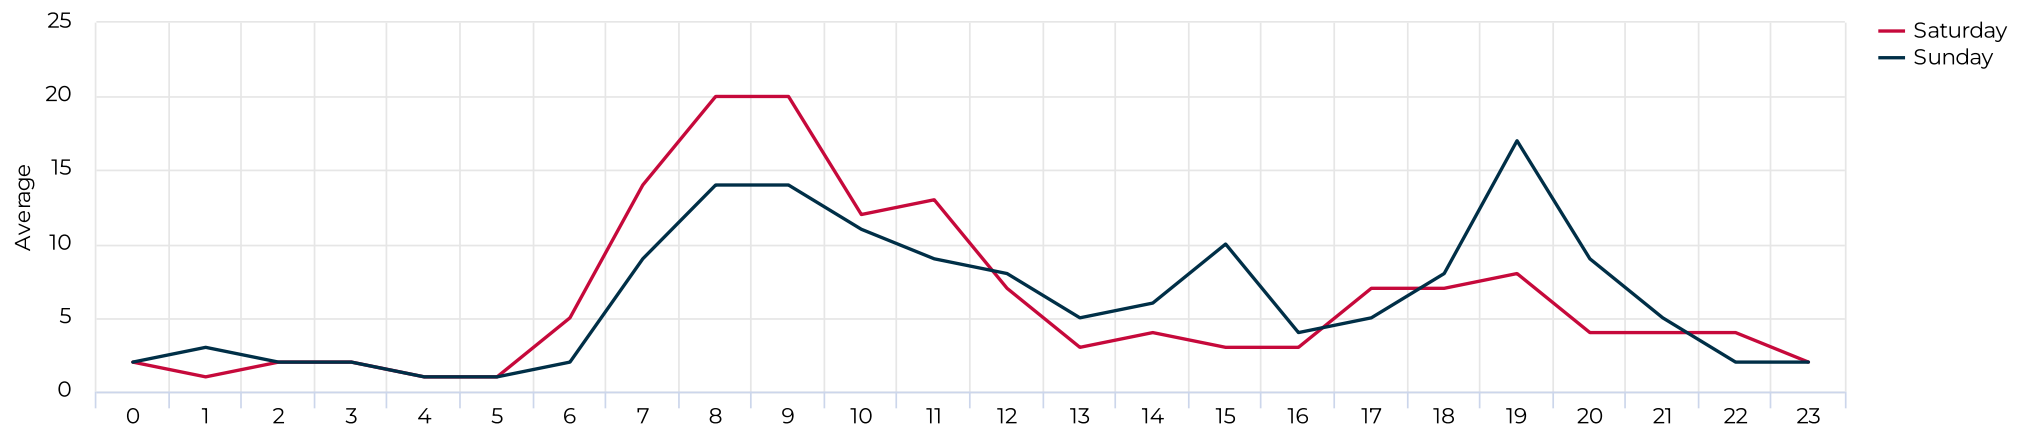

Columbia Tap at Blodgett

January 1, 2022 → January 31, 2022

Daily traffic

Distribution

Columbia Tap at Blodgett

January 1, 2022 → January 31, 2022

Daily Data (Pedestrian)

Pedestrian Profile (Daily)

Columbia Tap at Blodgett

January 1, 2022 → January 31, 2022

Pedestrian - Weekday Profile (Hourly)

📅 08/01/2022 → 08/31/2022

Pedestrian - Weekend Profile (Hourly)

📅 08/01/2022 → 08/31/2022

Columbia Tap at Blodgett

January 1, 2022 → January 31, 2022

Cyclist Total (Daily)

Cyclist Profile (Daily)

Columbia Tap at Blodgett

January 1, 2022 → January 31, 2022

Cyclist - Weekday Profile (Hourly)

📅 08/01/2022 → 08/31/2022

Cyclist - Weekend Profile (Hourly)