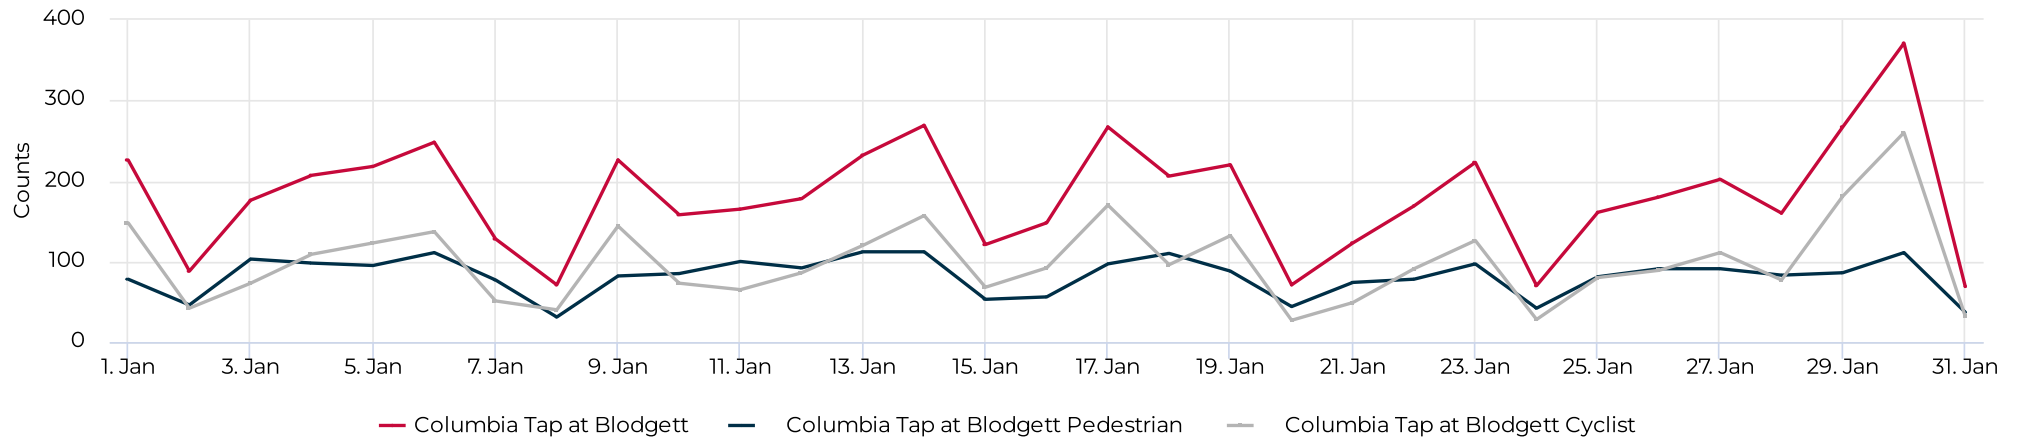

N/A

Columbia Tap at Blodgett

January 1, 2022 → January 31, 2022

Key Figures Summary

| Site | Total ▼ | Daily Average | Peak Day | Peak Count |
|---|---------|---------------|------------------|------------|
| Columbia Tap at Blodgett | 5,618 | 181 | Sun Jan 30, 2022 | 371 |
| Columbia Tap at Blodgett Cyclist | 3,077 | 99 | Sun Jan 30, 2022 | 260 |
| Columbia Tap at Blodgett Pedestrian | 2,541 | 82 | Fri Jan 14, 2022 | 112 |
| Blodgett at Ennis TSU Columbia Tap Cyclists Northbound | 1,609 | 52 | Sun Jan 30, 2022 | 132 |
| Blodgett at Ennis TSU Columbia Tap Cyclists Southbound | 1,468 | 47 | Sun Jan 30, 2022 | 128 |
| Blodgett at Ennis TSU Columbia Tap Pedestrians Northbound | 1,281 | 41 | Fri Jan 14, 2022 | 62 |
| Blodgett at Ennis TSU Columbia Tap Pedestrians Southbound | 1,260 | 41 | Tue Jan 18, 2022 | 57 |

Columbia Tap at Blodgett

January 1, 2022 → January 31, 2022

Daily traffic

Distribution

Columbia Tap at Blodgett

January 1, 2022 → January 31, 2022

Daily Data (Pedestrian)

Pedestrian Profile (Daily)

Columbia Tap at Blodgett

January 1, 2022 → January 31, 2022

Pedestrian - Weekday Profile (Hourly)

📅 08/01/2022 → 08/31/2022

Pedestrian - Weekend Profile (Hourly)

📅 08/01/2022 → 08/31/2022

Columbia Tap at Blodgett

January 1, 2022 → January 31, 2022

Cyclist Total (Daily)

Cyclist Profile (Daily)

Columbia Tap at Blodgett

January 1, 2022 → January 31, 2022

Cyclist - Weekday Profile (Hourly)

📅 08/01/2022 → 08/31/2022

Cyclist - Weekend Profile (Hourly)