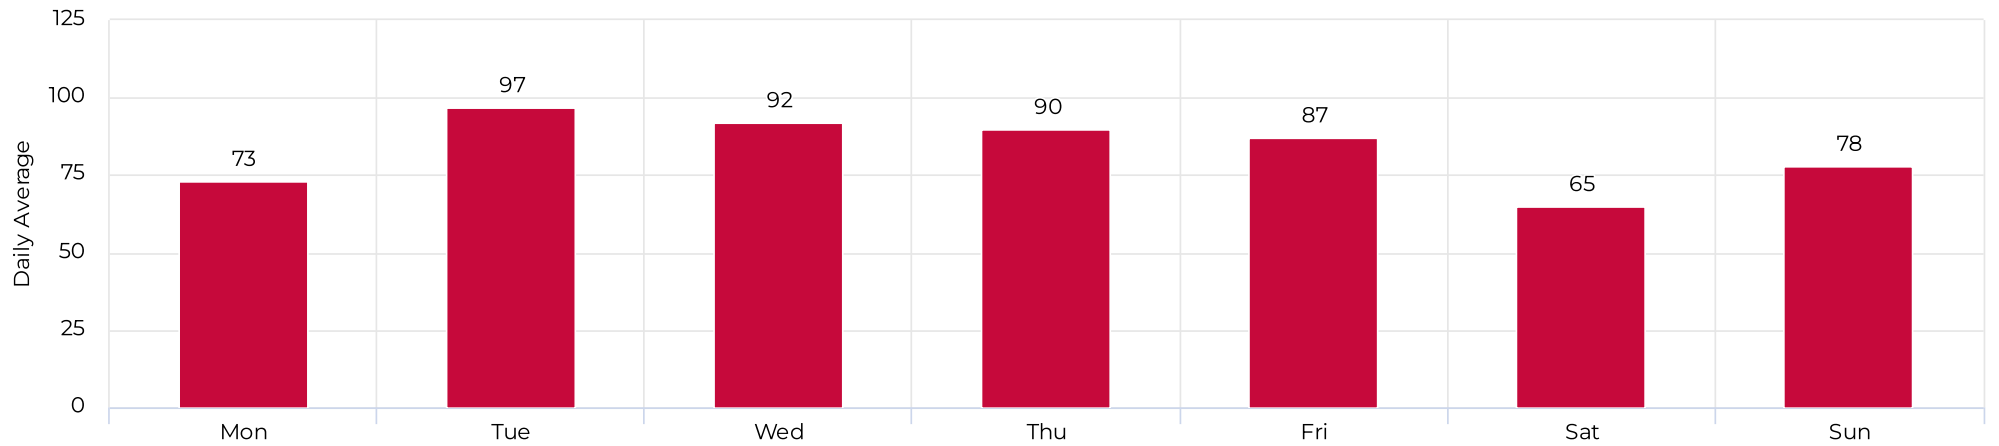

N/A

Columbia Tap at Blodgett

January 1, 2022 → January 31, 2022

Key Figures Summary

| Site | Total ▼ | Daily Average | Peak Day | Peak Count |
|---|---------|---------------|------------------|------------|
| Columbia Tap at Blodgett | 5,618 | 181 | Sun Jan 30, 2022 | 371 |
| Columbia Tap at Blodgett Cyclist | 3,077 | 99 | Sun Jan 30, 2022 | 260 |
| Columbia Tap at Blodgett Pedestrian | 2,541 | 82 | Fri Jan 14, 2022 | 112 |
| Blodgett at Ennis TSU Columbia Tap Cyclists Northbound | 1,609 | 52 | Sun Jan 30, 2022 | 132 |
| Blodgett at Ennis TSU Columbia Tap Cyclists Southbound | 1,468 | 47 | Sun Jan 30, 2022 | 128 |
| Blodgett at Ennis TSU Columbia Tap Pedestrians Northbound | 1,281 | 41 | Fri Jan 14, 2022 | 62 |
| Blodgett at Ennis TSU Columbia Tap Pedestrians Southbound | 1,260 | 41 | Tue Jan 18, 2022 | 57 |

Columbia Tap at Blodgett

January 1, 2022 → January 31, 2022

Daily traffic

Distribution

Columbia Tap at Blodgett

January 1, 2022 → January 31, 2022

Daily Data (Pedestrian)

Pedestrian Profile (Daily)

Columbia Tap at Blodgett

January 1, 2022 → January 31, 2022

Pedestrian - Weekday Profile (Hourly)

📅 08/01/2022 → 08/31/2022

Pedestrian - Weekend Profile (Hourly)

📅 08/01/2022 → 08/31/2022

Columbia Tap at Blodgett

January 1, 2022 → January 31, 2022

Cyclist Total (Daily)

Cyclist Profile (Daily)

Columbia Tap at Blodgett

January 1, 2022 → January 31, 2022

Cyclist - Weekday Profile (Hourly)

📅 08/01/2022 → 08/31/2022

Cyclist - Weekend Profile (Hourly)