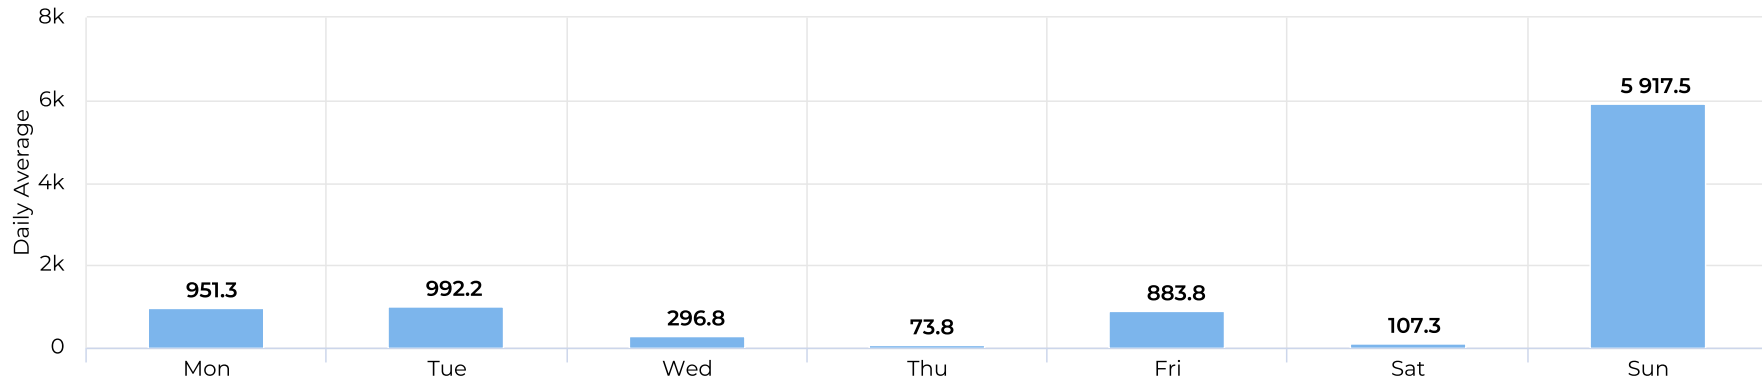

Brays Bayou Trail at Wheeler/Spur 5

December 1, 2020 → December 31, 2020

Key Figures Summary

Site	Total	Average	Peak Count	Peak Period
Brays Bayou Trail at Wheeler/Spur 5	41,410	1,336	19,751	Sun Dec 20, 2020
Brays Bayou Trail at Wheeler/Spur 5 Pedestrian	38,253	1,234	19,558	Sun Dec 20, 2020
Columbia Tap R-T @ Blodgett St Pedestrians Eastbound	37,142	1,198	19,447	Sun Dec 20, 2020
Brays Bayou Trail at Wheeler/Spur 5 Cyclist	3,157	102	273	Sun Dec 6, 2020
Columbia Tap R-T @ Blodgett St Cyclists Westbound	1,610	52	142	Sat Dec 12, 2020
Columbia Tap R-T @ Blodgett St Cyclists Eastbound	1,547	50	148	Sun Dec 6, 2020
Columbia Tap R-T @ Blodgett St Pedestrians Westbound	1,111	36	128	Wed Dec 23, 2020

Brays Bayou Trail at Wheeler/Spur 5

December 1, 2020 → December 31, 2020

Time Series

Daily Data (Pedestrian)

Brays Bayou Trail at Wheeler/Spur 5

December 1, 2020 → December 31, 2020

Pedestrian Profile (Daily)

Pedestrian - Weekday Profile (Hourly)

12/01/2020 → 12/31/2020

Brays Bayou Trail at Wheeler/Spur 5

December 1, 2020 → December 31, 2020

Pedestrian - Weekend Profile (Hourly)

📅 12/01/2020 → 12/31/2020

Cyclist Total (Daily)

Brays Bayou Trail at Wheeler/Spur 5

December 1, 2020 → December 31, 2020

Cyclist Profile (Daily)

Cyclist - Weekday Profile (Hourly)

12/01/2020 → 12/31/2020

Brays Bayou Trail at Wheeler/Spur 5

December 1, 2020 → December 31, 2020