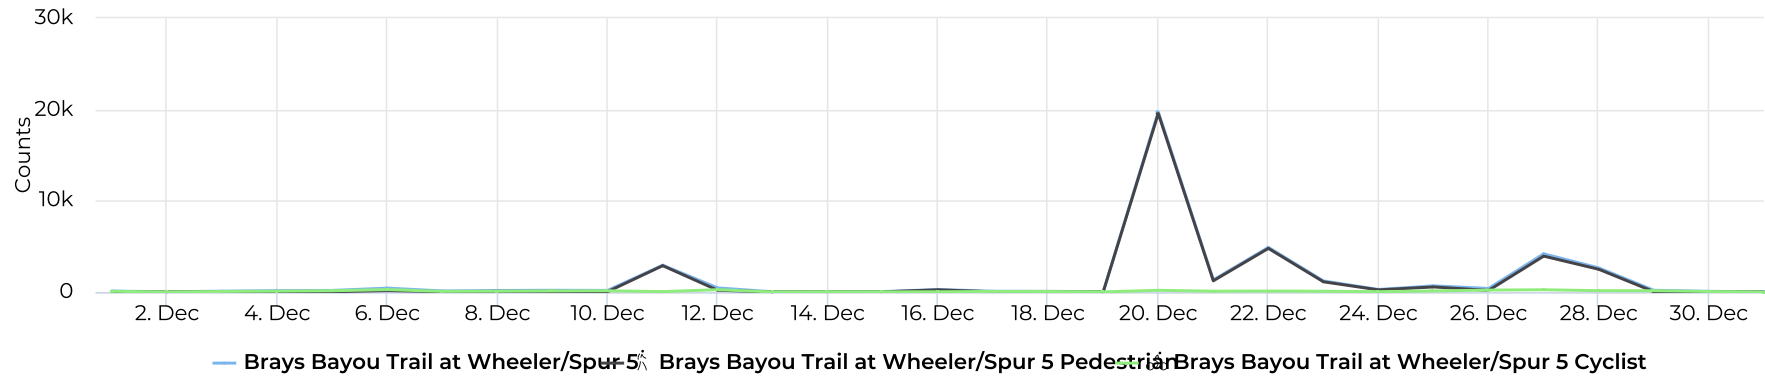

Brays Bayou
Trail at
Wheeler/Spur 5
December 2020
Report

Brays Bayou Trail at Wheeler/Spur 5

December 1, 2020 → December 31, 2020

Counting Sites Map

Christopher Whaley

01/01/2021

Distribution

- Brays Bayou Trail at Wheeler/Spur 5 Pedestrian
- Brays Bayou Trail at Wheeler/Spur 5 Cyclist

Brays Bayou Trail at Wheeler/Spur 5

December 1, 2020 → December 31, 2020

Key Figures Summary

Site	Total	Average	Peak Count	Peak Period
Brays Bayou Trail at Wheeler/Spur 5	41,410	1,336	19,751	Sun Dec 20, 2020
Brays Bayou Trail at Wheeler/Spur 5 Pedestrian	38,253	1,234	19,558	Sun Dec 20, 2020
Columbia Tap R-T @ Blodgett St Pedestrians Eastbound	37,142	1,198	19,447	Sun Dec 20, 2020
Brays Bayou Trail at Wheeler/Spur 5 Cyclist	3,157	102	273	Sun Dec 6, 2020
Columbia Tap R-T @ Blodgett St Cyclists Westbound	1,610	52	142	Sat Dec 12, 2020
Columbia Tap R-T @ Blodgett St Cyclists Eastbound	1,547	50	148	Sun Dec 6, 2020
Columbia Tap R-T @ Blodgett St Pedestrians Westbound	1,111	36	128	Wed Dec 23, 2020

Brays Bayou Trail at Wheeler/Spur 5

December 1, 2020 → December 31, 2020

Time Series

Daily Data (Pedestrian)

Brays Bayou Trail at Wheeler/Spur 5

December 1, 2020 → December 31, 2020

Pedestrian Profile (Daily)