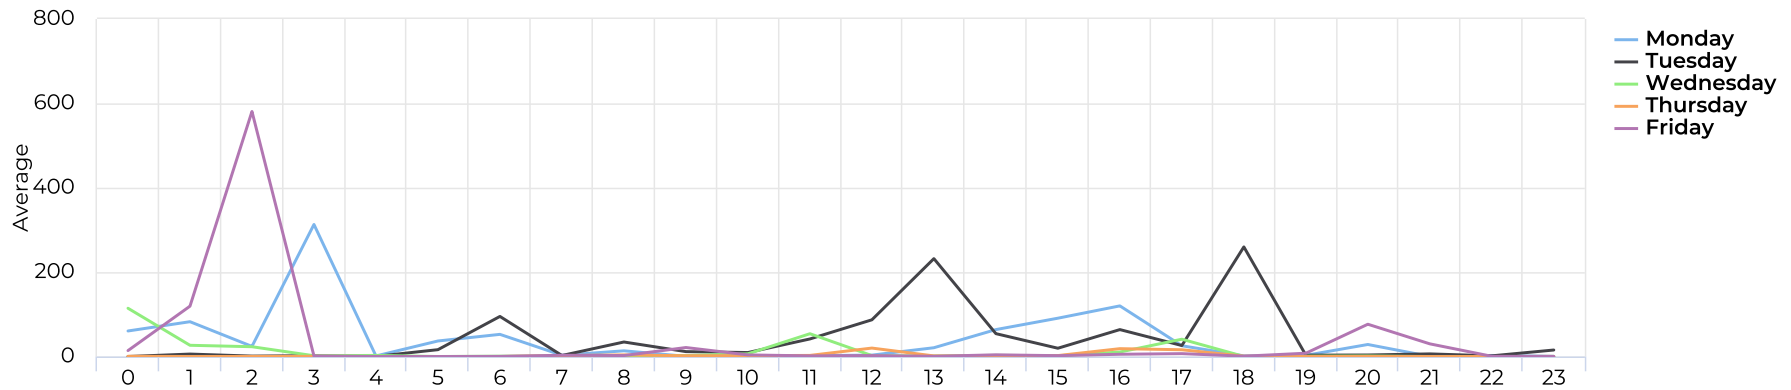

Brays Bayou Trail at Wheeler/Spur 5

December 1, 2020 → December 31, 2020

Key Figures Summary

Site	Total	Average	Peak Count	Peak Period
Brays Bayou Trail at Wheeler/Spur 5	41,410	1,336	19,751	Sun Dec 20, 2020
Brays Bayou Trail at Wheeler/Spur 5 Pedestrian	38,253	1,234	19,558	Sun Dec 20, 2020
Columbia Tap R-T @ Blodgett St Pedestrians Eastbound	37,142	1,198	19,447	Sun Dec 20, 2020
Brays Bayou Trail at Wheeler/Spur 5 Cyclist	3,157	102	273	Sun Dec 6, 2020
Columbia Tap R-T @ Blodgett St Cyclists Westbound	1,610	52	142	Sat Dec 12, 2020
Columbia Tap R-T @ Blodgett St Cyclists Eastbound	1,547	50	148	Sun Dec 6, 2020
Columbia Tap R-T @ Blodgett St Pedestrians Westbound	1,111	36	128	Wed Dec 23, 2020

Brays Bayou Trail at Wheeler/Spur 5

December 1, 2020 → December 31, 2020

Time Series

Daily Data (Pedestrian)

Brays Bayou Trail at Wheeler/Spur 5

December 1, 2020 → December 31, 2020

Pedestrian Profile (Daily)

Pedestrian - Weekday Profile (Hourly)

12/01/2020 → 12/31/2020

Brays Bayou Trail at Wheeler/Spur 5

December 1, 2020 → December 31, 2020

Pedestrian - Weekend Profile (Hourly)

📅 12/01/2020 → 12/31/2020

Cyclist Total (Daily)