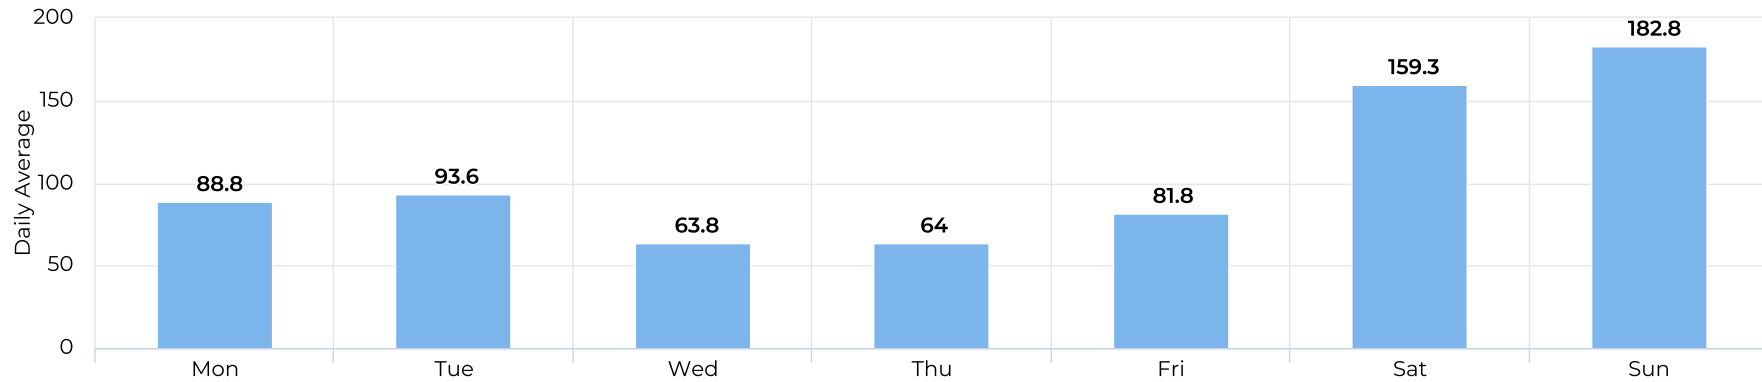

Brays Bayou Trail at Wheeler/Spur 5

December 1, 2020 → December 31, 2020

Key Figures Summary

Site	Total	Average	Peak Count	Peak Period
Brays Bayou Trail at Wheeler/Spur 5	41,410	1,336	19,751	Sun Dec 20, 2020
Brays Bayou Trail at Wheeler/Spur 5 Pedestrian	38,253	1,234	19,558	Sun Dec 20, 2020
Columbia Tap R-T @ Blodgett St Pedestrians Eastbound	37,142	1,198	19,447	Sun Dec 20, 2020
Brays Bayou Trail at Wheeler/Spur 5 Cyclist	3,157	102	273	Sun Dec 6, 2020
Columbia Tap R-T @ Blodgett St Cyclists Westbound	1,610	52	142	Sat Dec 12, 2020
Columbia Tap R-T @ Blodgett St Cyclists Eastbound	1,547	50	148	Sun Dec 6, 2020
Columbia Tap R-T @ Blodgett St Pedestrians Westbound	1,111	36	128	Wed Dec 23, 2020

Brays Bayou Trail at Wheeler/Spur 5

December 1, 2020 → December 31, 2020

Time Series

Daily Data (Pedestrian)

Brays Bayou Trail at Wheeler/Spur 5

December 1, 2020 → December 31, 2020

Pedestrian Profile (Daily)

Pedestrian - Weekday Profile (Hourly)

12/01/2020 → 12/31/2020

Brays Bayou Trail at Wheeler/Spur 5

December 1, 2020 → December 31, 2020

Pedestrian - Weekend Profile (Hourly)

📅 12/01/2020 → 12/31/2020

Cyclist Total (Daily)

Brays Bayou Trail at Wheeler/Spur 5

December 1, 2020 → December 31, 2020

Cyclist Profile (Daily)

Cyclist - Weekday Profile (Hourly)

12/01/2020 → 12/31/2020

Brays Bayou Trail at Wheeler/Spur 5

December 1, 2020 → December 31, 2020