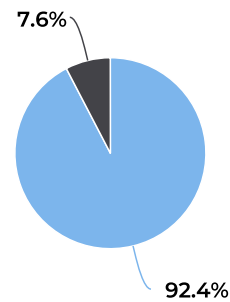

Brays Bayou
Trail at
Wheeler/Spur 5
December 2020
Report

Brays Bayou Trail at Wheeler/Spur 5

December 1, 2020 → December 31, 2020

Counting Sites Map

Christopher Whaley

01/01/2021

Distribution

- Brays Bayou Trail at Wheeler/Spur 5 Pedestrian
- Brays Bayou Trail at Wheeler/Spur 5 Cyclist

Brays Bayou Trail at Wheeler/Spur 5

December 1, 2020 → December 31, 2020

Key Figures Summary

Site	Total	Average	Peak Count	Peak Period
Brays Bayou Trail at Wheeler/Spur 5	41,410	1,336	19,751	Sun Dec 20, 2020
Brays Bayou Trail at Wheeler/Spur 5 Pedestrian	38,253	1,234	19,558	Sun Dec 20, 2020
Columbia Tap R-T @ Blodgett St Pedestrians Eastbound	37,142	1,198	19,447	Sun Dec 20, 2020
Brays Bayou Trail at Wheeler/Spur 5 Cyclist	3,157	102	273	Sun Dec 6, 2020
Columbia Tap R-T @ Blodgett St Cyclists Westbound	1,610	52	142	Sat Dec 12, 2020
Columbia Tap R-T @ Blodgett St Cyclists Eastbound	1,547	50	148	Sun Dec 6, 2020
Columbia Tap R-T @ Blodgett St Pedestrians Westbound	1,111	36	128	Wed Dec 23, 2020