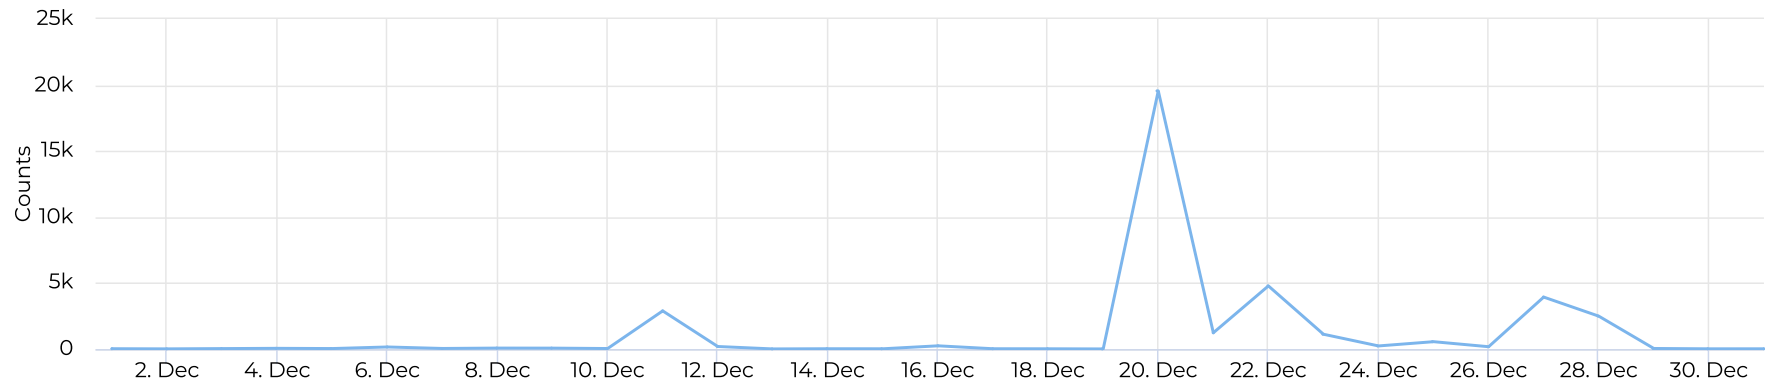

Brays Bayou
Trail at
Wheeler/Spur 5
December 2020
Report

Brays Bayou Trail at Wheeler/Spur 5

December 1, 2020 → December 31, 2020

Counting Sites Map

Christopher Whaley

01/01/2021

Distribution

- Brays Bayou Trail at Wheeler/Spur 5 Pedestrian
- Brays Bayou Trail at Wheeler/Spur 5 Cyclist

Brays Bayou Trail at Wheeler/Spur 5

December 1, 2020 → December 31, 2020

Key Figures Summary

Site	Total	Average	Peak Count	Peak Period
Brays Bayou Trail at Wheeler/Spur 5	41,410	1,336	19,751	Sun Dec 20, 2020
Brays Bayou Trail at Wheeler/Spur 5 Pedestrian	38,253	1,234	19,558	Sun Dec 20, 2020
Columbia Tap R-T @ Blodgett St Pedestrians Eastbound	37,142	1,198	19,447	Sun Dec 20, 2020
Brays Bayou Trail at Wheeler/Spur 5 Cyclist	3,157	102	273	Sun Dec 6, 2020
Columbia Tap R-T @ Blodgett St Cyclists Westbound	1,610	52	142	Sat Dec 12, 2020
Columbia Tap R-T @ Blodgett St Cyclists Eastbound	1,547	50	148	Sun Dec 6, 2020
Columbia Tap R-T @ Blodgett St Pedestrians Westbound	1,111	36	128	Wed Dec 23, 2020

Brays Bayou Trail at Wheeler/Spur 5

December 1, 2020 → December 31, 2020

Time Series

Daily Data (Pedestrian)

Brays Bayou Trail at Wheeler/Spur 5

December 1, 2020 → December 31, 2020

Pedestrian Profile (Daily)