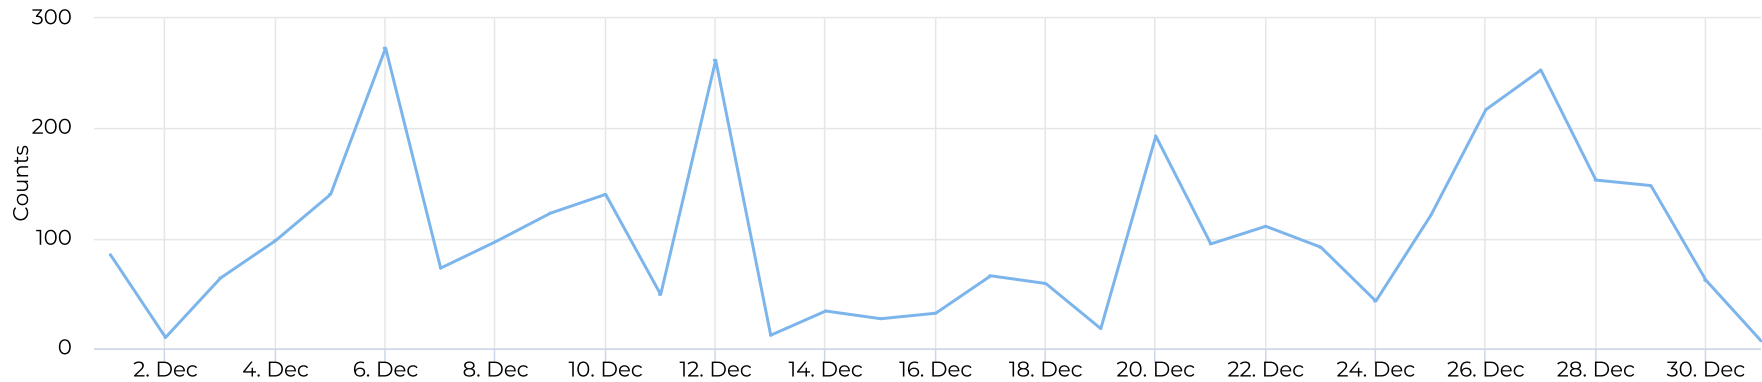

Brays Bayou Trail at Wheeler/Spur 5

December 1, 2020 → December 31, 2020

Key Figures Summary

Site	Total	Average	Peak Count	Peak Period
Brays Bayou Trail at Wheeler/Spur 5	41,410	1,336	19,751	Sun Dec 20, 2020
Brays Bayou Trail at Wheeler/Spur 5 Pedestrian	38,253	1,234	19,558	Sun Dec 20, 2020
Columbia Tap R-T @ Blodgett St Pedestrians Eastbound	37,142	1,198	19,447	Sun Dec 20, 2020
Brays Bayou Trail at Wheeler/Spur 5 Cyclist	3,157	102	273	Sun Dec 6, 2020
Columbia Tap R-T @ Blodgett St Cyclists Westbound	1,610	52	142	Sat Dec 12, 2020
Columbia Tap R-T @ Blodgett St Cyclists Eastbound	1,547	50	148	Sun Dec 6, 2020
Columbia Tap R-T @ Blodgett St Pedestrians Westbound	1,111	36	128	Wed Dec 23, 2020

Brays Bayou Trail at Wheeler/Spur 5

December 1, 2020 → December 31, 2020

Time Series

Daily Data (Pedestrian)

Brays Bayou Trail at Wheeler/Spur 5

December 1, 2020 → December 31, 2020

Pedestrian Profile (Daily)

Pedestrian - Weekday Profile (Hourly)

12/01/2020 → 12/31/2020

Brays Bayou Trail at Wheeler/Spur 5

December 1, 2020 → December 31, 2020

Pedestrian - Weekend Profile (Hourly)

📅 12/01/2020 → 12/31/2020

Cyclist Total (Daily)

Brays Bayou Trail at Wheeler/Spur 5

December 1, 2020 → December 31, 2020

Cyclist Profile (Daily)

Cyclist - Weekday Profile (Hourly)

12/01/2020 → 12/31/2020

Brays Bayou Trail at Wheeler/Spur 5

December 1, 2020 → December 31, 2020