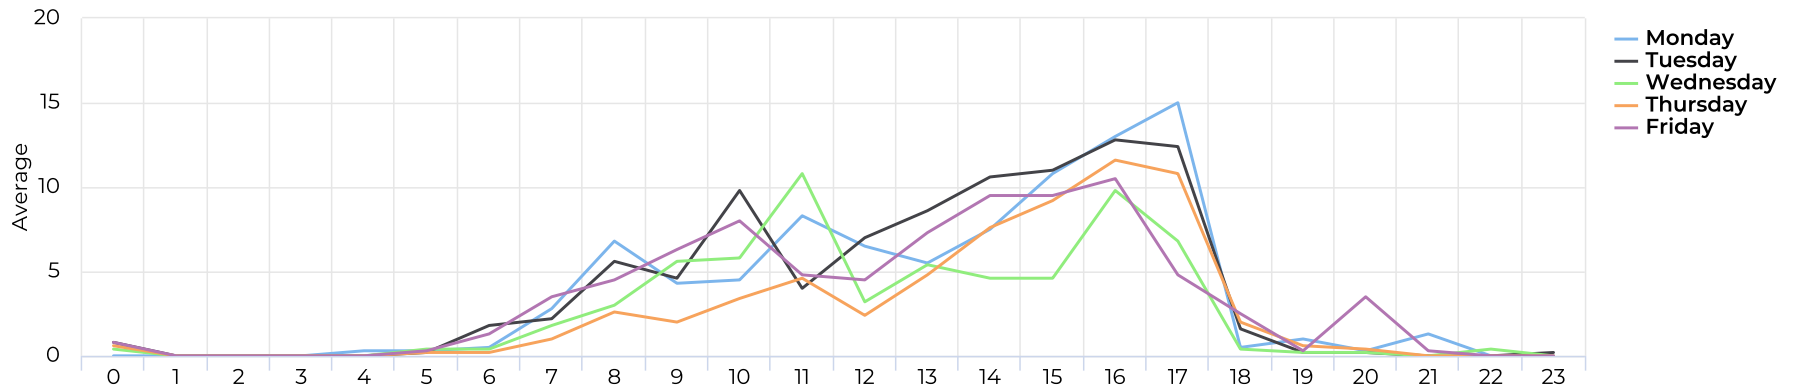

Pedestrian - Weekday Profile (Hourly)

12/01/2020 → 12/31/2020

Brays Bayou Trail at Wheeler/Spur 5

December 1, 2020 → December 31, 2020

Pedestrian - Weekend Profile (Hourly)

📅 12/01/2020 → 12/31/2020

Cyclist Total (Daily)

Brays Bayou Trail at Wheeler/Spur 5

December 1, 2020 → December 31, 2020

Cyclist Profile (Daily)

Cyclist - Weekday Profile (Hourly)

12/01/2020 → 12/31/2020

Brays Bayou Trail at Wheeler/Spur 5

December 1, 2020 → December 31, 2020

Cyclist - Weekend Profile (Hourly)

📅 12/01/2020 → 12/31/2020