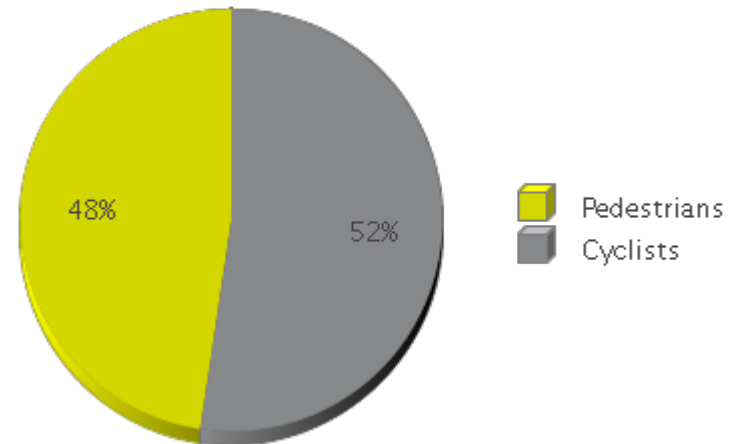

MKT Trail at 5th St (Heights)

Period Analyzed: Friday, February 01, 2019 to Thursday, February 28, 2019

	Total Traffic for the Analyzed Period	Daily Average	Busiest Day of the Week	Distribution	
				IN	OUT
Pedestrians	10,243	366	Sunday	100	0
Cyclists	11,254	402	Sunday	98	2

MKT Trail at 5th St (Heights)

Period Analyzed: Friday, February 01, 2019 to Thursday, February 28, 2019

MKT Trail at 5th St (Heights) (Pedestria...

Period Analyzed: Friday, February 01, 2019 to Thursday, February 28, 2019