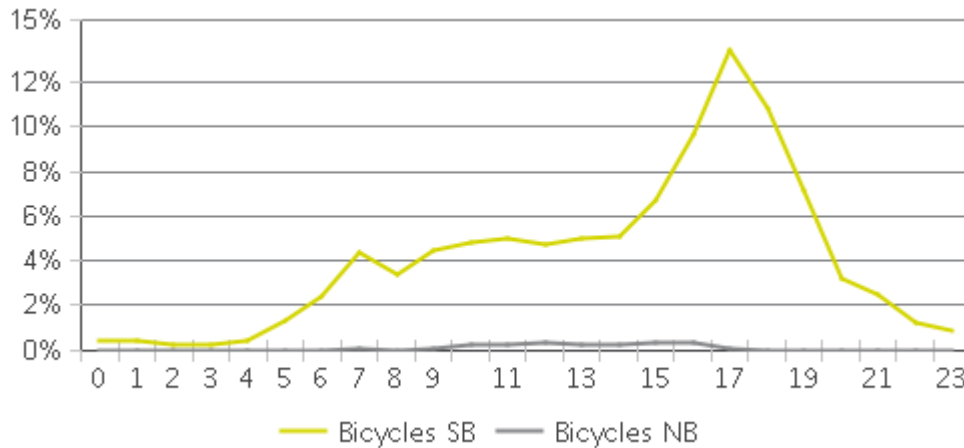

MKT Trail at 5th St (Heights)

Period Analyzed: Friday, February 01, 2019 to Thursday, February 28, 2019

	Total Traffic for the Analyzed Period	Daily Average	Busiest Day of the Week	Distribution	
				IN	OUT
Pedestrians	10,243	366	Sunday	100	0
Cyclists	11,254	402	Sunday	98	2

MKT Trail at 5th St (Heights)

Period Analyzed: Friday, February 01, 2019 to Thursday, February 28, 2019

MKT Trail at 5th St (Heights) (Pedestria...

Period Analyzed: Friday, February 01, 2019 to Thursday, February 28, 2019

Daily Data

Weekly Profile

Hourly Profile during Weekdays

Hourly Profile during the Weekend

MKT Trail at 5th St (Heights) (Cyclists)

Period Analyzed: Friday, February 01, 2019 to Thursday, February 28, 2019

Daily Data

Weekly Profile

Hourly Profile during Weekdays

Hourly Profile during the Weekend