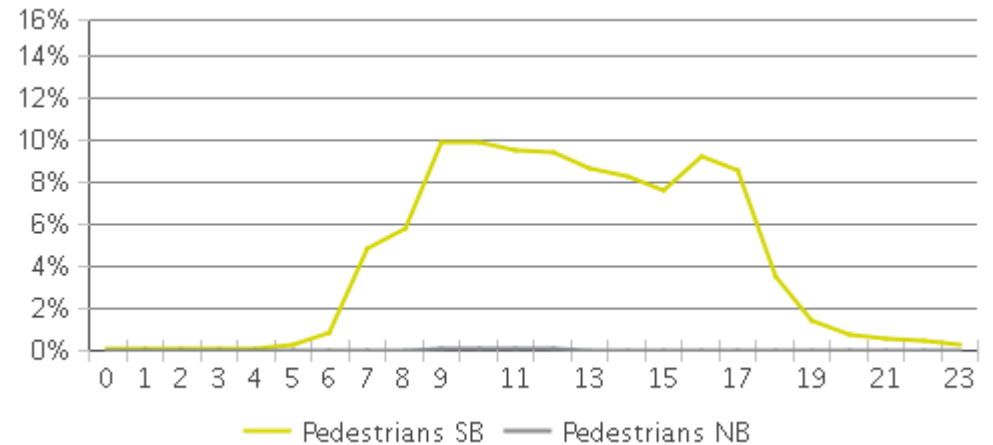

MKT Trail at 5th St (Heights)

Period Analyzed: Friday, February 01, 2019 to Thursday, February 28, 2019

	Total Traffic for the Analyzed Period	Daily Average	Busiest Day of the Week	Distribution	
				IN	OUT
Pedestrians	10,243	366	Sunday	100	0
Cyclists	11,254	402	Sunday	98	2

MKT Trail at 5th St (Heights)

Period Analyzed: Friday, February 01, 2019 to Thursday, February 28, 2019

MKT Trail at 5th St (Heights) (Pedestria...

Period Analyzed: Friday, February 01, 2019 to Thursday, February 28, 2019

Daily Data

Weekly Profile

Hourly Profile during Weekdays

Hourly Profile during the Weekend

MKT Trail at 5th St (Heights) (Cyclists)

Period Analyzed: Friday, February 01, 2019 to Thursday, February 28, 2019

Daily Data

Weekly Profile

Hourly Profile during Weekdays

Hourly Profile during the Weekend