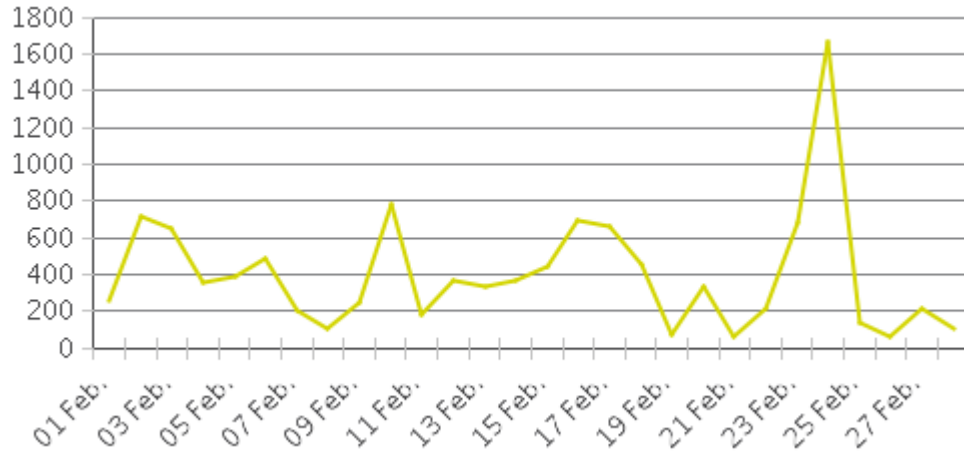

MKT Trail at 5th St (Heights)

Period Analyzed: Friday, February 01, 2019 to Thursday, February 28, 2019

	Total Traffic for the Analyzed Period	Daily Average	Busiest Day of the Week	Distribution	
				IN	OUT
Pedestrians	10,243	366	Sunday	100	0
Cyclists	11,254	402	Sunday	98	2

MKT Trail at 5th St (Heights)

Period Analyzed: Friday, February 01, 2019 to Thursday, February 28, 2019

MKT Trail at 5th St (Heights) (Pedestria...

Period Analyzed: Friday, February 01, 2019 to Thursday, February 28, 2019

Daily Data

Weekly Profile

Hourly Profile during Weekdays

Hourly Profile during the Weekend

MKT Trail at 5th St (Heights) (Cyclists)

Period Analyzed: Friday, February 01, 2019 to Thursday, February 28, 2019

Daily Data

Weekly Profile

Hourly Profile during Weekdays

Hourly Profile during the Weekend