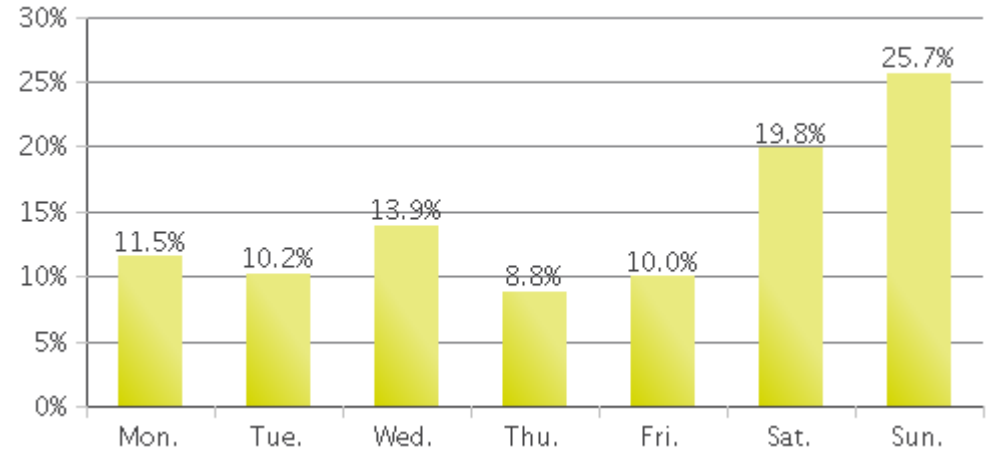

MKT Trail at 5th St (Heights)

Period Analyzed: Friday, February 01, 2019 to Thursday, February 28, 2019

	Total Traffic for the Analyzed Period	Daily Average	Busiest Day of the Week	Distribution	
				IN	OUT
Pedestrians	10,243	366	Sunday	100	0
Cyclists	11,254	402	Sunday	98	2

MKT Trail at 5th St (Heights)

Period Analyzed: Friday, February 01, 2019 to Thursday, February 28, 2019

MKT Trail at 5th St (Heights) (Pedestria...

Period Analyzed: Friday, February 01, 2019 to Thursday, February 28, 2019

Daily Data

Weekly Profile

Hourly Profile during Weekdays

Hourly Profile during the Weekend

MKT Trail at 5th St (Heights) (Cyclists)

Period Analyzed: Friday, February 01, 2019 to Thursday, February 28, 2019