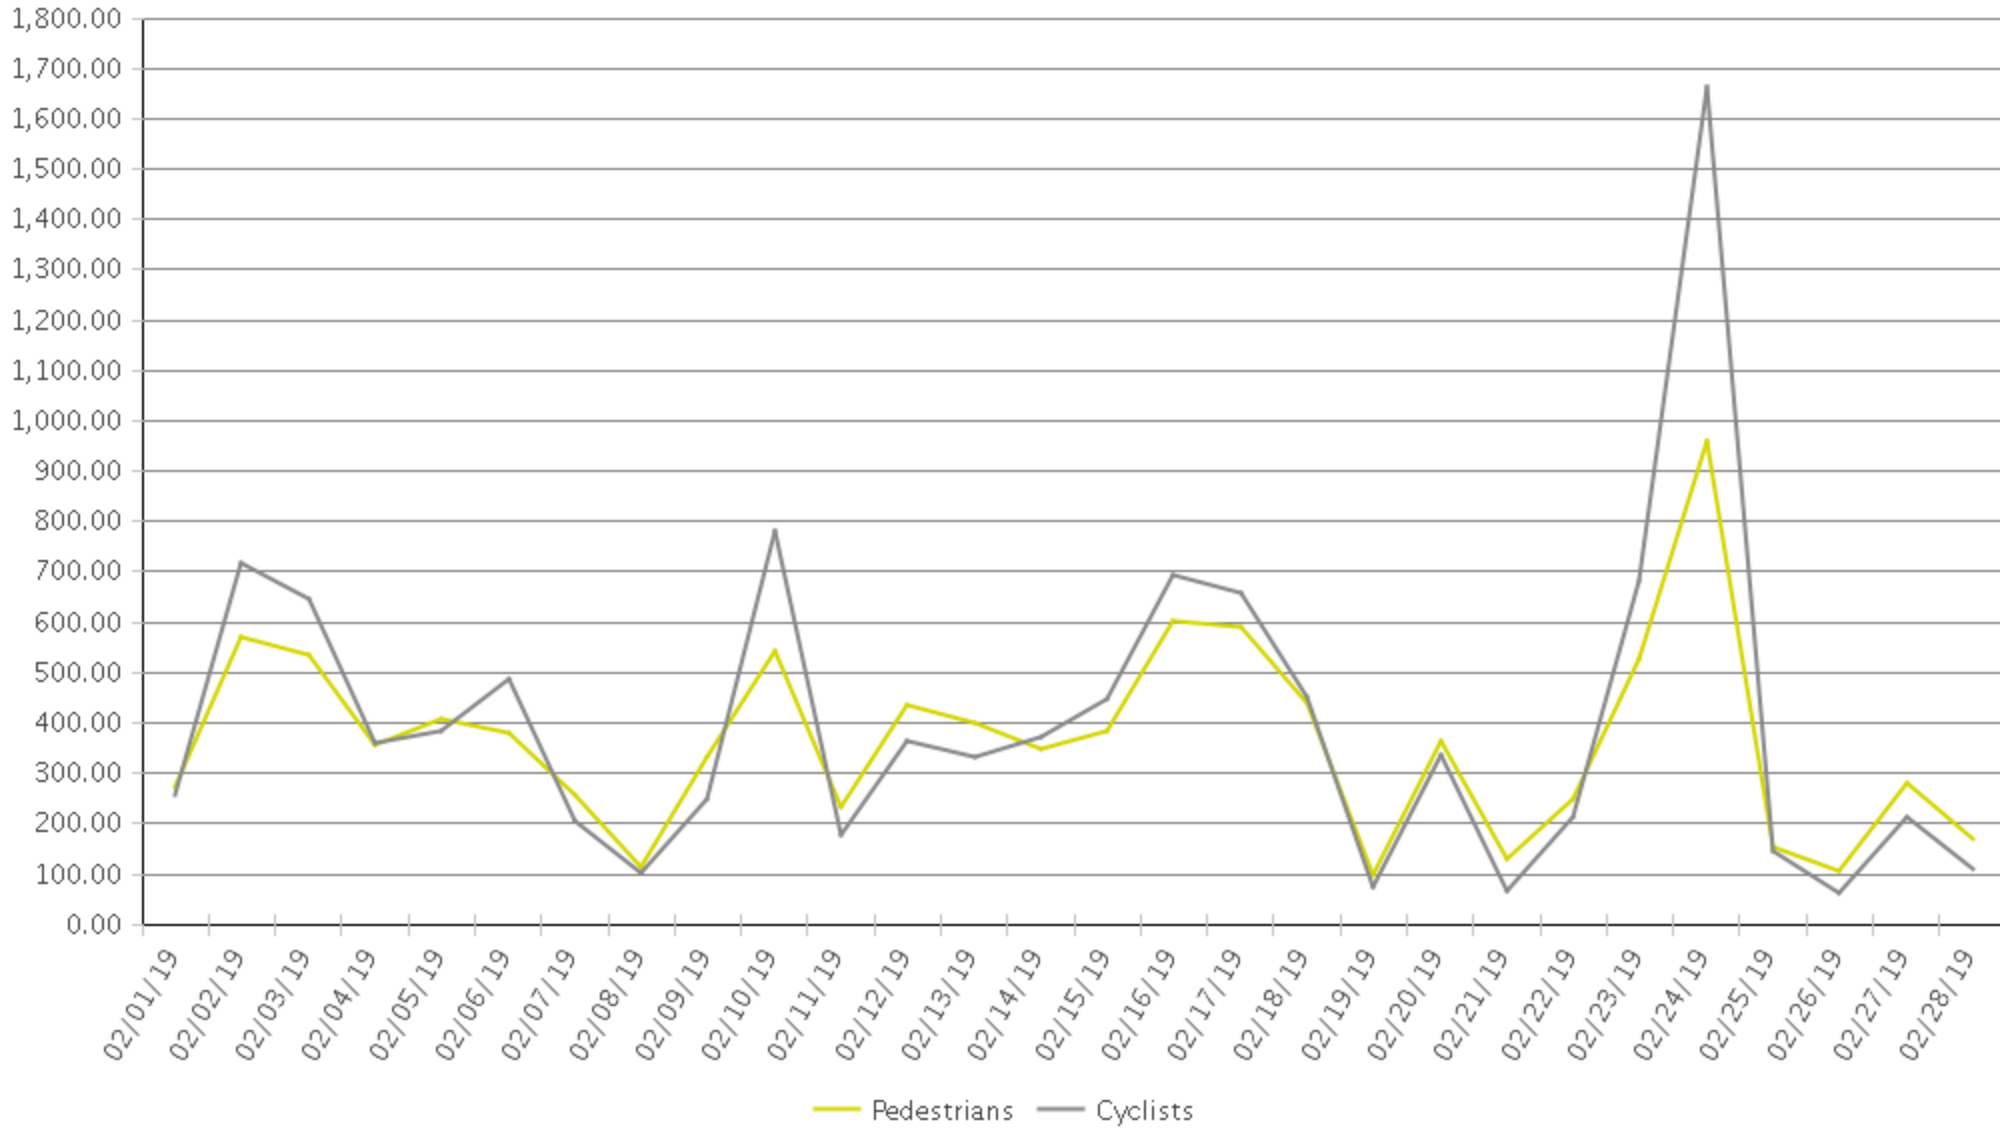

MKT Trail at 5th St (Heights)

Period Analyzed: Friday, February 01, 2019 to Thursday, February 28, 2019

	Total Traffic for the Analyzed Period	Daily Average	Busiest Day of the Week	Distribution	
				IN	OUT
Pedestrians	10,243	366	Sunday	100	0
Cyclists	11,254	402	Sunday	98	2

MKT Trail at 5th St (Heights)

Period Analyzed: Friday, February 01, 2019 to Thursday, February 28, 2019

MKT Trail at 5th St (Heights) (Pedestria...

Period Analyzed: Friday, February 01, 2019 to Thursday, February 28, 2019

Daily Data

Weekly Profile

Hourly Profile during Weekdays

Hourly Profile during the Weekend

MKT Trail at 5th St (Heights) (Cyclists)

Period Analyzed: Friday, February 01, 2019 to Thursday, February 28, 2019

Daily Data

Weekly Profile

Hourly Profile during Weekdays

Hourly Profile during the Weekend