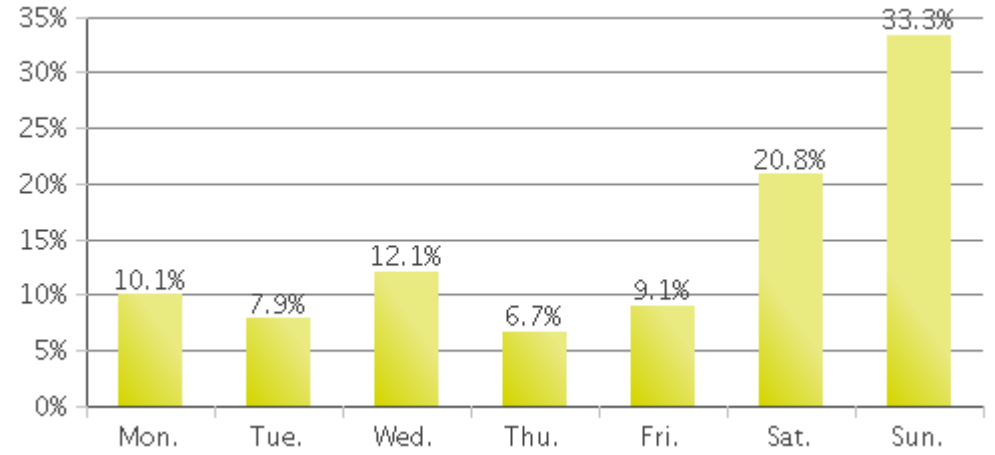

MKT Trail at 5th St (Heights)

Period Analyzed: Friday, February 01, 2019 to Thursday, February 28, 2019

MKT Trail at 5th St (Heights) (Pedestria...

Period Analyzed: Friday, February 01, 2019 to Thursday, February 28, 2019

Daily Data

Weekly Profile

Hourly Profile during Weekdays

Hourly Profile during the Weekend

MKT Trail at 5th St (Heights) (Cyclists)

Period Analyzed: Friday, February 01, 2019 to Thursday, February 28, 2019

Daily Data

Weekly Profile

Hourly Profile during Weekdays

Hourly Profile during the Weekend