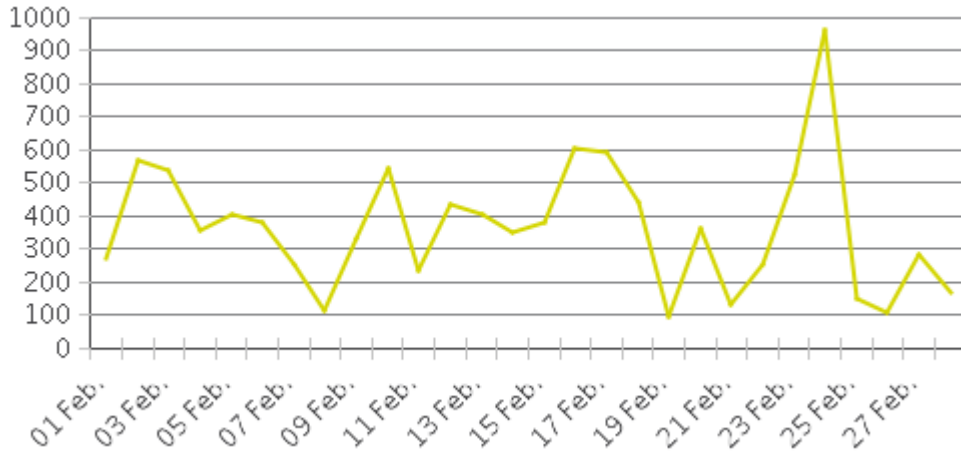

MKT Trail at 5th St (Heights)

Period Analyzed: Friday, February 01, 2019 to Thursday, February 28, 2019

	Total Traffic for the Analyzed Period	Daily Average	Busiest Day of the Week	Distribution	
				IN	OUT
Pedestrians	10,243	366	Sunday	100	0
Cyclists	11,254	402	Sunday	98	2

MKT Trail at 5th St (Heights)

Period Analyzed: Friday, February 01, 2019 to Thursday, February 28, 2019

MKT Trail at 5th St (Heights) (Pedestria...

Period Analyzed: Friday, February 01, 2019 to Thursday, February 28, 2019

Daily Data

Weekly Profile

Hourly Profile during Weekdays

Hourly Profile during the Weekend

MKT Trail at 5th St (Heights) (Cyclists)

Period Analyzed: Friday, February 01, 2019 to Thursday, February 28, 2019

Daily Data

Weekly Profile

Hourly Profile during Weekdays

Hourly Profile during the Weekend