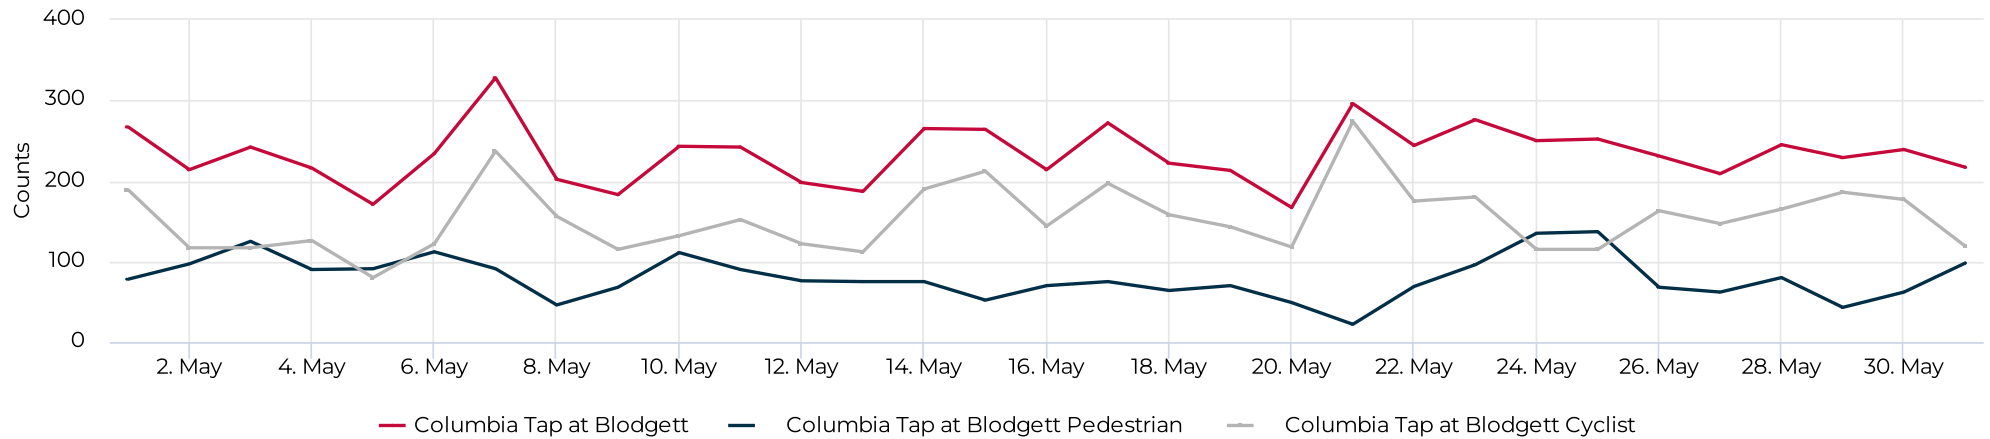

May 1, 2022 → May 31, 2022

Key Figures Summary

Site	Total ▼	Daily Average	Peak Day	Peak Count
Columbia Tap at Blodgett	7,232	233	Sat May 7, 2022	328
Columbia Tap at Blodgett Cyclist	4,755	153	Sat May 21, 2022	274
Blodgett at Ennis TSU Columbia Tap Cyclists Northbound	2,853	92	Sat May 21, 2022	165
Columbia Tap at Blodgett Pedestrian	2,477	80	Wed May 25, 2022	137
Blodgett at Ennis TSU Columbia Tap Cyclists Southbound	1,902	61	Sat May 7, 2022	119
Blodgett at Ennis TSU Columbia Tap Pedestrians Northbound	1,363	44	Wed May 25, 2022	75
Blodgett at Ennis TSU Columbia Tap Pedestrians Southbound	1,114	36	Tue May 24, 2022	64

Columbia Tap at Blodgett

May 1, 2022 → May 31, 2022

Daily traffic

Distribution

Columbia Tap at Blodgett

May 1, 2022 → May 31, 2022

Daily Data (Pedestrian)

Pedestrian Profile (Daily)

Columbia Tap at Blodgett

May 1, 2022 → May 31, 2022

Pedestrian - Weekday Profile (Hourly)

08/01/2022 → 08/31/2022

Pedestrian - Weekend Profile (Hourly)

08/01/2022 → 08/31/2022

Columbia Tap at Blodgett

May 1, 2022 → May 31, 2022

Cyclist Total (Daily)

Cyclist Profile (Daily)

Columbia Tap at Blodgett

May 1, 2022 → May 31, 2022

Cyclist - Weekday Profile (Hourly)

08/01/2022 → 08/31/2022

Cyclist - Weekend Profile (Hourly)

08/01/2022 → 08/31/2022