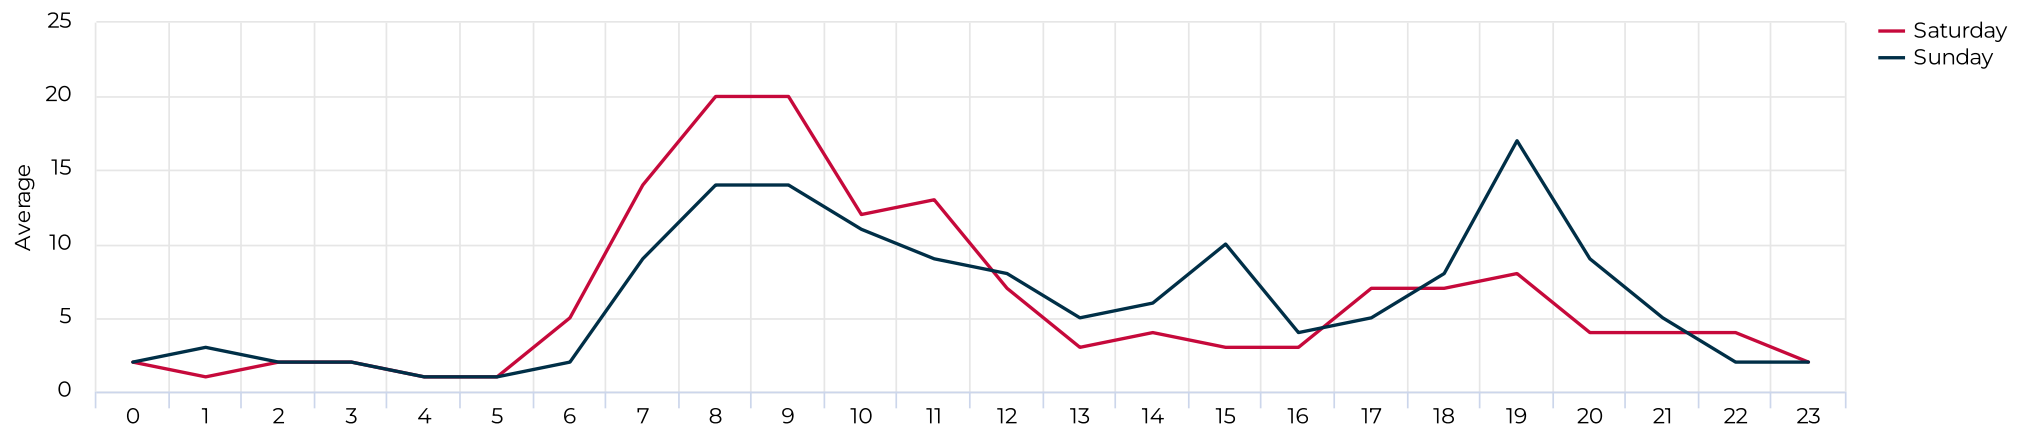

Columbia Tap at Blodgett

May 1, 2022 → May 31, 2022

Daily traffic

Distribution

Columbia Tap at Blodgett

May 1, 2022 → May 31, 2022

Daily Data (Pedestrian)

Pedestrian Profile (Daily)

Columbia Tap at Blodgett

May 1, 2022 → May 31, 2022

Pedestrian - Weekday Profile (Hourly)

08/01/2022 → 08/31/2022

Pedestrian - Weekend Profile (Hourly)

08/01/2022 → 08/31/2022

Columbia Tap at Blodgett

May 1, 2022 → May 31, 2022

Cyclist Total (Daily)

Cyclist Profile (Daily)

Columbia Tap at Blodgett

May 1, 2022 → May 31, 2022

Cyclist - Weekday Profile (Hourly)

08/01/2022 → 08/31/2022

Cyclist - Weekend Profile (Hourly)

08/01/2022 → 08/31/2022