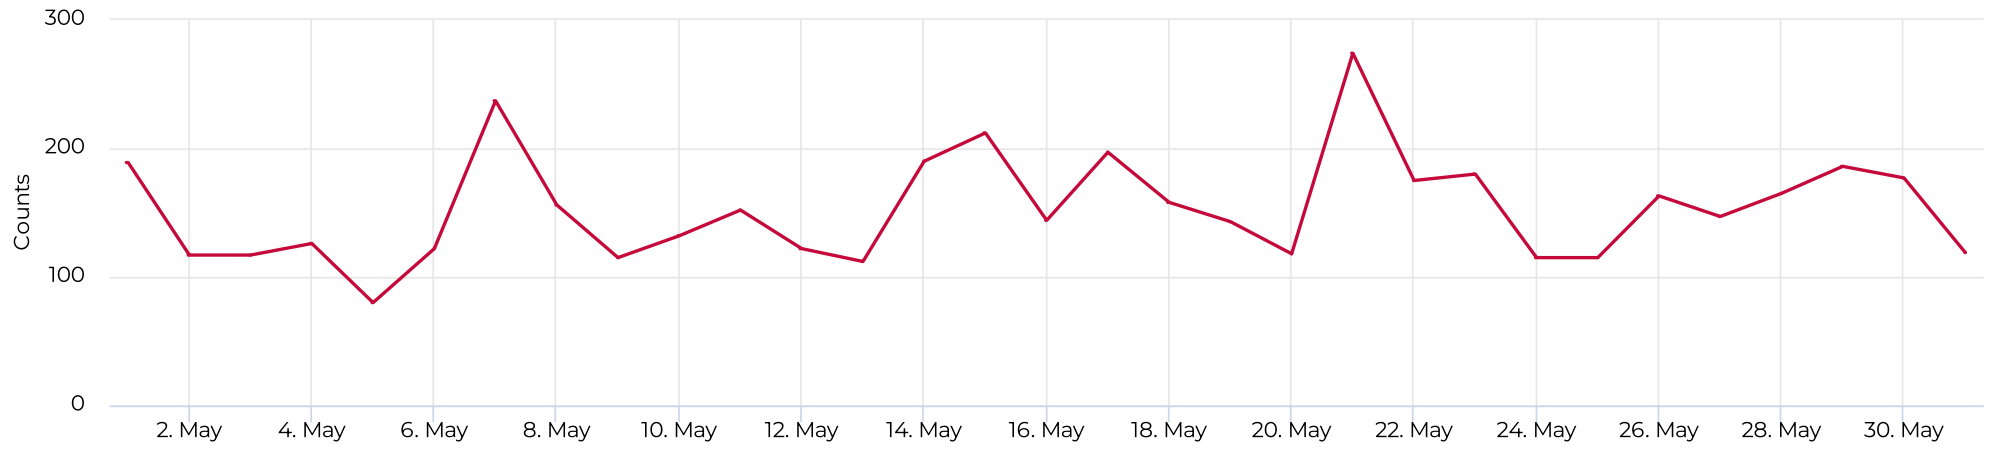

Columbia Tap at Blodgett

May 1, 2022 → May 31, 2022

Daily traffic

Distribution

Columbia Tap at Blodgett

May 1, 2022 → May 31, 2022

Daily Data (Pedestrian)

Pedestrian Profile (Daily)

Columbia Tap at Blodgett

May 1, 2022 → May 31, 2022

Pedestrian - Weekday Profile (Hourly)

08/01/2022 → 08/31/2022

Pedestrian - Weekend Profile (Hourly)

08/01/2022 → 08/31/2022

Columbia Tap at Blodgett

May 1, 2022 → May 31, 2022

Cyclist Total (Daily)

Cyclist Profile (Daily)

Columbia Tap at Blodgett

May 1, 2022 → May 31, 2022

Cyclist - Weekday Profile (Hourly)

08/01/2022 → 08/31/2022

Cyclist - Weekend Profile (Hourly)

08/01/2022 → 08/31/2022