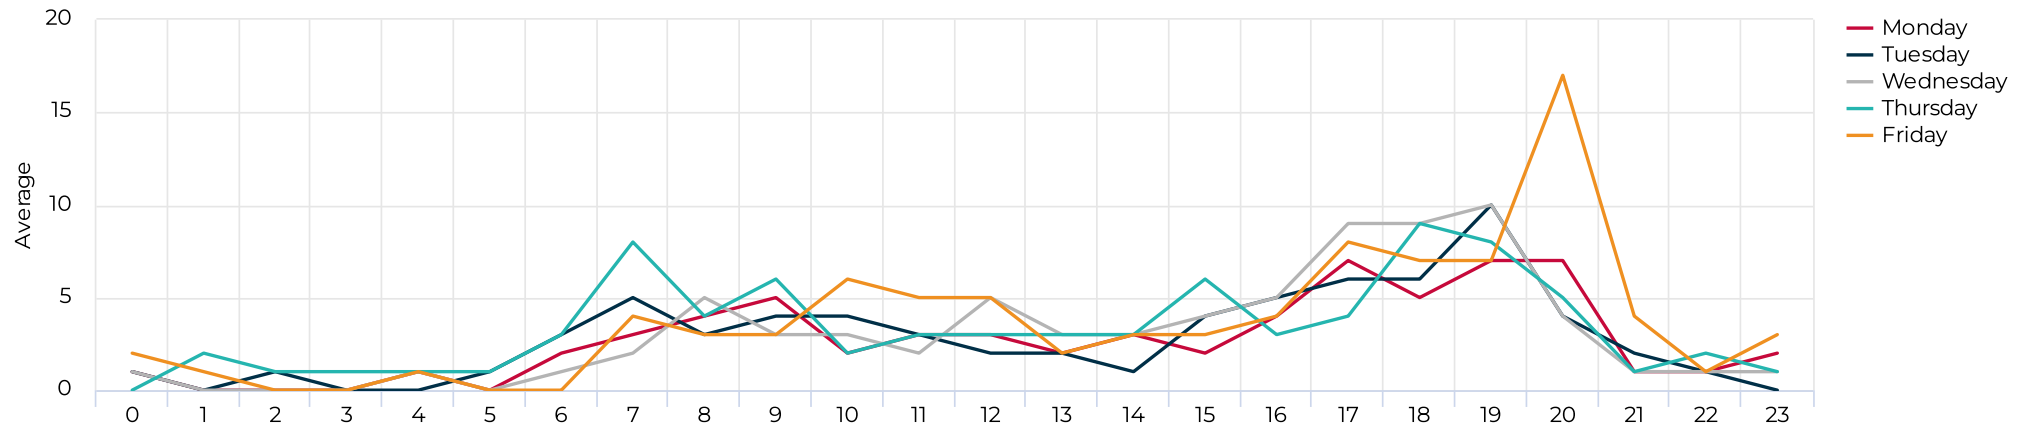

Columbia Tap at Blodgett

May 1, 2022 → May 31, 2022

Daily traffic

Distribution

Columbia Tap at Blodgett

May 1, 2022 → May 31, 2022

Daily Data (Pedestrian)

Pedestrian Profile (Daily)

Columbia Tap at Blodgett

May 1, 2022 → May 31, 2022

Pedestrian - Weekday Profile (Hourly)

08/01/2022 → 08/31/2022

Pedestrian - Weekend Profile (Hourly)

08/01/2022 → 08/31/2022

Columbia Tap at Blodgett

May 1, 2022 → May 31, 2022

Cyclist Total (Daily)

Cyclist Profile (Daily)

Columbia Tap at Blodgett

May 1, 2022 → May 31, 2022

Cyclist - Weekday Profile (Hourly)

08/01/2022 → 08/31/2022

Cyclist - Weekend Profile (Hourly)

08/01/2022 → 08/31/2022