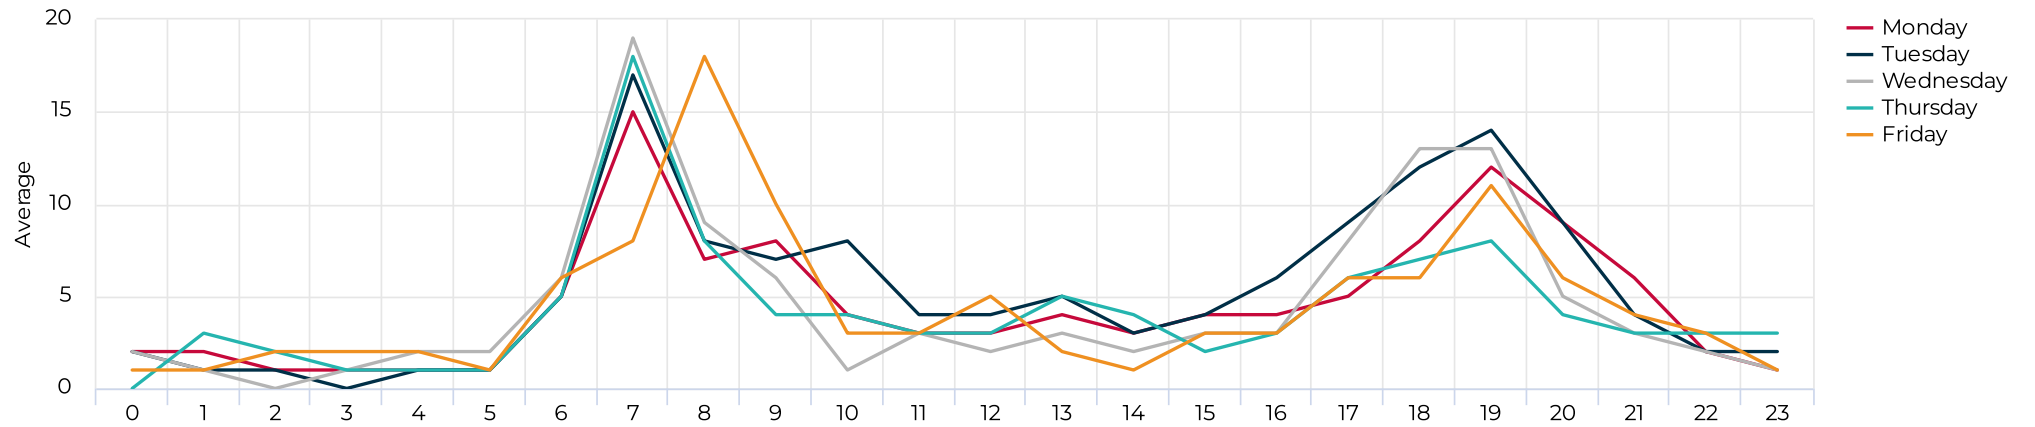

May 1, 2022 → May 31, 2022

Key Figures Summary

Site	Total ▼	Daily Average	Peak Day	Peak Count
Columbia Tap at Blodgett	7,232	233	Sat May 7, 2022	328
Columbia Tap at Blodgett Cyclist	4,755	153	Sat May 21, 2022	274
Blodgett at Ennis TSU Columbia Tap Cyclists Northbound	2,853	92	Sat May 21, 2022	165
Columbia Tap at Blodgett Pedestrian	2,477	80	Wed May 25, 2022	137
Blodgett at Ennis TSU Columbia Tap Cyclists Southbound	1,902	61	Sat May 7, 2022	119
Blodgett at Ennis TSU Columbia Tap Pedestrians Northbound	1,363	44	Wed May 25, 2022	75
Blodgett at Ennis TSU Columbia Tap Pedestrians Southbound	1,114	36	Tue May 24, 2022	64

Columbia Tap at Blodgett

May 1, 2022 → May 31, 2022

Daily traffic

Distribution

Columbia Tap at Blodgett

May 1, 2022 → May 31, 2022

Daily Data (Pedestrian)

Pedestrian Profile (Daily)

Columbia Tap at Blodgett

May 1, 2022 → May 31, 2022

Pedestrian - Weekday Profile (Hourly)

08/01/2022 → 08/31/2022

Pedestrian - Weekend Profile (Hourly)

08/01/2022 → 08/31/2022

Columbia Tap at Blodgett

May 1, 2022 → May 31, 2022

Cyclist Total (Daily)

Cyclist Profile (Daily)

Columbia Tap at Blodgett

May 1, 2022 → May 31, 2022

Cyclist - Weekday Profile (Hourly)

08/01/2022 → 08/31/2022

Cyclist - Weekend Profile (Hourly)

08/01/2022 → 08/31/2022