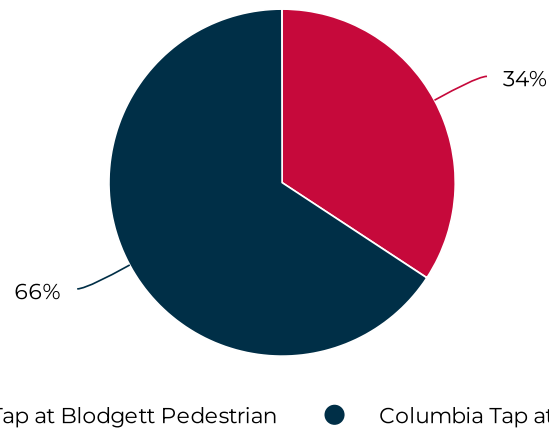

May 1, 2022 → May 31, 2022

Key Figures Summary

Site	Total ▼	Daily Average	Peak Day	Peak Count
Columbia Tap at Blodgett	7,232	233	Sat May 7, 2022	328
Columbia Tap at Blodgett Cyclist	4,755	153	Sat May 21, 2022	274
Blodgett at Ennis TSU Columbia Tap Cyclists Northbound	2,853	92	Sat May 21, 2022	165
Columbia Tap at Blodgett Pedestrian	2,477	80	Wed May 25, 2022	137
Blodgett at Ennis TSU Columbia Tap Cyclists Southbound	1,902	61	Sat May 7, 2022	119
Blodgett at Ennis TSU Columbia Tap Pedestrians Northbound	1,363	44	Wed May 25, 2022	75
Blodgett at Ennis TSU Columbia Tap Pedestrians Southbound	1,114	36	Tue May 24, 2022	64

Columbia Tap at Blodgett

May 1, 2022 → May 31, 2022

Daily traffic

Distribution

Columbia Tap at Blodgett

May 1, 2022 → May 31, 2022

Daily Data (Pedestrian)

Pedestrian Profile (Daily)

Columbia Tap at Blodgett

May 1, 2022 → May 31, 2022

Pedestrian - Weekday Profile (Hourly)

08/01/2022 → 08/31/2022

Pedestrian - Weekend Profile (Hourly)

08/01/2022 → 08/31/2022

Columbia Tap at Blodgett

May 1, 2022 → May 31, 2022

Cyclist Total (Daily)

Cyclist Profile (Daily)

Columbia Tap at Blodgett

May 1, 2022 → May 31, 2022

Cyclist - Weekday Profile (Hourly)

08/01/2022 → 08/31/2022

Cyclist - Weekend Profile (Hourly)

08/01/2022 → 08/31/2022