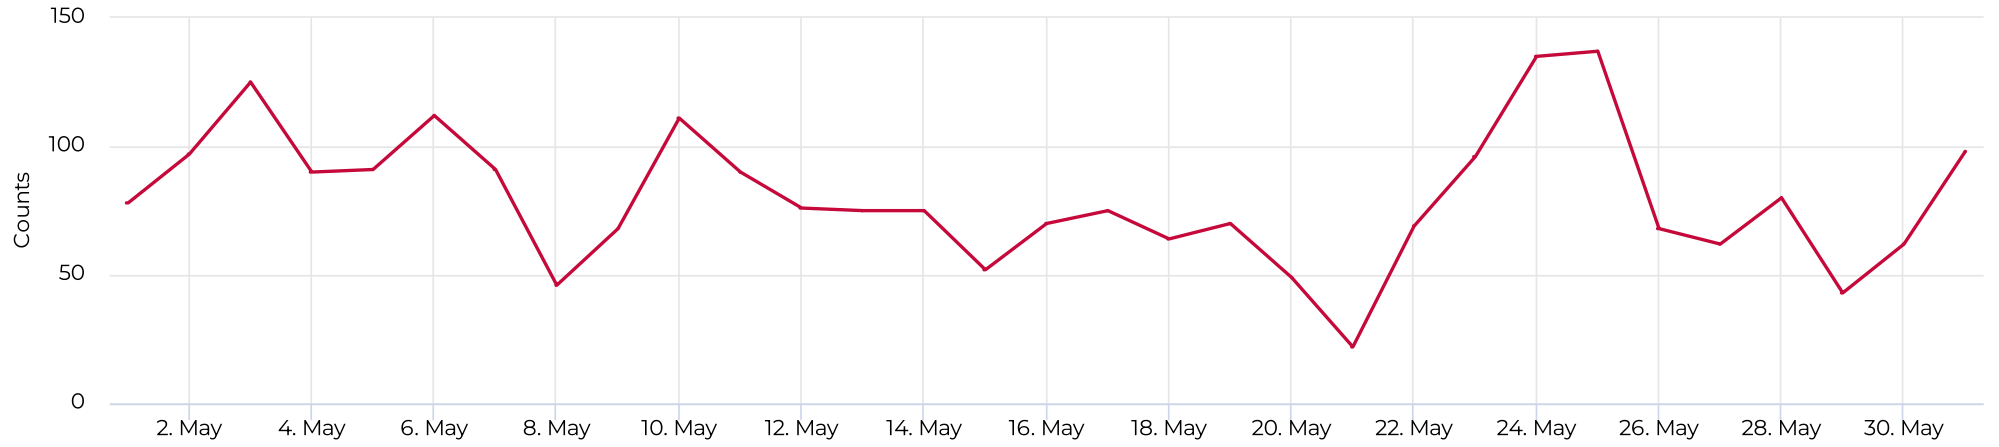

May 1, 2022 → May 31, 2022

Key Figures Summary

Site	Total ▼	Daily Average	Peak Day	Peak Count
Columbia Tap at Blodgett	7,232	233	Sat May 7, 2022	328
Columbia Tap at Blodgett Cyclist	4,755	153	Sat May 21, 2022	274
Blodgett at Ennis TSU Columbia Tap Cyclists Northbound	2,853	92	Sat May 21, 2022	165
Columbia Tap at Blodgett Pedestrian	2,477	80	Wed May 25, 2022	137
Blodgett at Ennis TSU Columbia Tap Cyclists Southbound	1,902	61	Sat May 7, 2022	119
Blodgett at Ennis TSU Columbia Tap Pedestrians Northbound	1,363	44	Wed May 25, 2022	75
Blodgett at Ennis TSU Columbia Tap Pedestrians Southbound	1,114	36	Tue May 24, 2022	64

Columbia Tap at Blodgett

May 1, 2022 → May 31, 2022

Daily traffic

Distribution

Columbia Tap at Blodgett

May 1, 2022 → May 31, 2022

Daily Data (Pedestrian)

Pedestrian Profile (Daily)

Columbia Tap at Blodgett

May 1, 2022 → May 31, 2022

Pedestrian - Weekday Profile (Hourly)

08/01/2022 → 08/31/2022

Pedestrian - Weekend Profile (Hourly)

08/01/2022 → 08/31/2022

Columbia Tap at Blodgett

May 1, 2022 → May 31, 2022

Cyclist Total (Daily)

Cyclist Profile (Daily)

Columbia Tap at Blodgett

May 1, 2022 → May 31, 2022

Cyclist - Weekday Profile (Hourly)

08/01/2022 → 08/31/2022

Cyclist - Weekend Profile (Hourly)

08/01/2022 → 08/31/2022