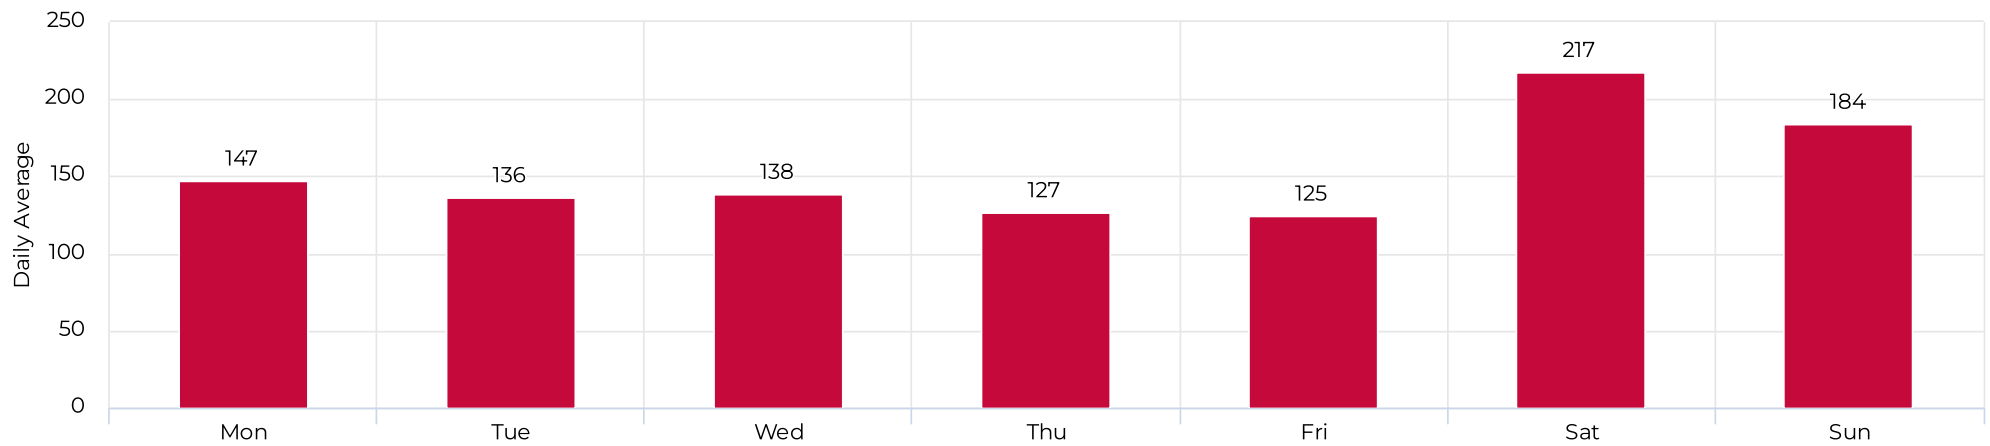

Columbia Tap at Blodgett

May 1, 2022 → May 31, 2022

Daily traffic

Distribution

Columbia Tap at Blodgett

May 1, 2022 → May 31, 2022

Daily Data (Pedestrian)

Pedestrian Profile (Daily)

Columbia Tap at Blodgett

May 1, 2022 → May 31, 2022

Pedestrian - Weekday Profile (Hourly)

08/01/2022 → 08/31/2022

Pedestrian - Weekend Profile (Hourly)

08/01/2022 → 08/31/2022

Columbia Tap at Blodgett

May 1, 2022 → May 31, 2022

Cyclist Total (Daily)

Cyclist Profile (Daily)

Columbia Tap at Blodgett

May 1, 2022 → May 31, 2022

Cyclist - Weekday Profile (Hourly)

08/01/2022 → 08/31/2022

Cyclist - Weekend Profile (Hourly)

08/01/2022 → 08/31/2022