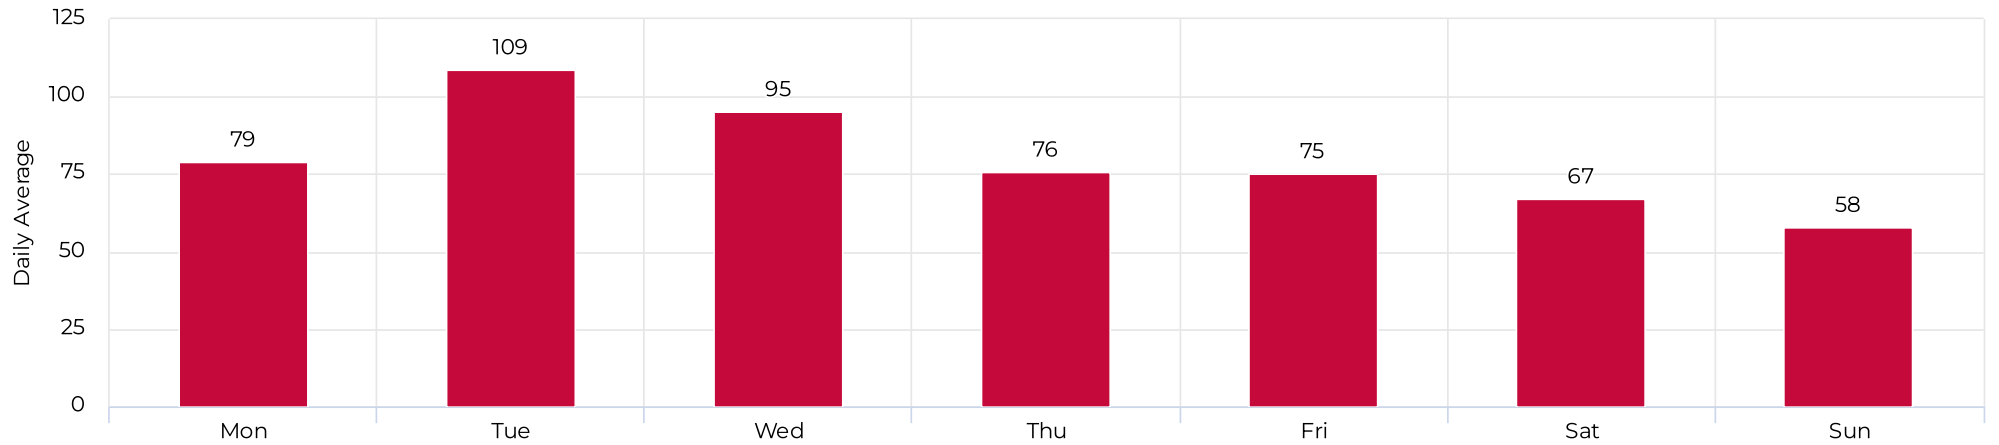

May 1, 2022 → May 31, 2022

Key Figures Summary

Site	Total ▼	Daily Average	Peak Day	Peak Count
Columbia Tap at Blodgett	7,232	233	Sat May 7, 2022	328
Columbia Tap at Blodgett Cyclist	4,755	153	Sat May 21, 2022	274
Blodgett at Ennis TSU Columbia Tap Cyclists Northbound	2,853	92	Sat May 21, 2022	165
Columbia Tap at Blodgett Pedestrian	2,477	80	Wed May 25, 2022	137
Blodgett at Ennis TSU Columbia Tap Cyclists Southbound	1,902	61	Sat May 7, 2022	119
Blodgett at Ennis TSU Columbia Tap Pedestrians Northbound	1,363	44	Wed May 25, 2022	75
Blodgett at Ennis TSU Columbia Tap Pedestrians Southbound	1,114	36	Tue May 24, 2022	64

Columbia Tap at Blodgett

May 1, 2022 → May 31, 2022

Daily traffic

Distribution

Columbia Tap at Blodgett

May 1, 2022 → May 31, 2022

Daily Data (Pedestrian)

Pedestrian Profile (Daily)

Columbia Tap at Blodgett

May 1, 2022 → May 31, 2022

Pedestrian - Weekday Profile (Hourly)

08/01/2022 → 08/31/2022

Pedestrian - Weekend Profile (Hourly)

08/01/2022 → 08/31/2022

Columbia Tap at Blodgett

May 1, 2022 → May 31, 2022

Cyclist Total (Daily)

Cyclist Profile (Daily)

Columbia Tap at Blodgett

May 1, 2022 → May 31, 2022

Cyclist - Weekday Profile (Hourly)

08/01/2022 → 08/31/2022

Cyclist - Weekend Profile (Hourly)

08/01/2022 → 08/31/2022