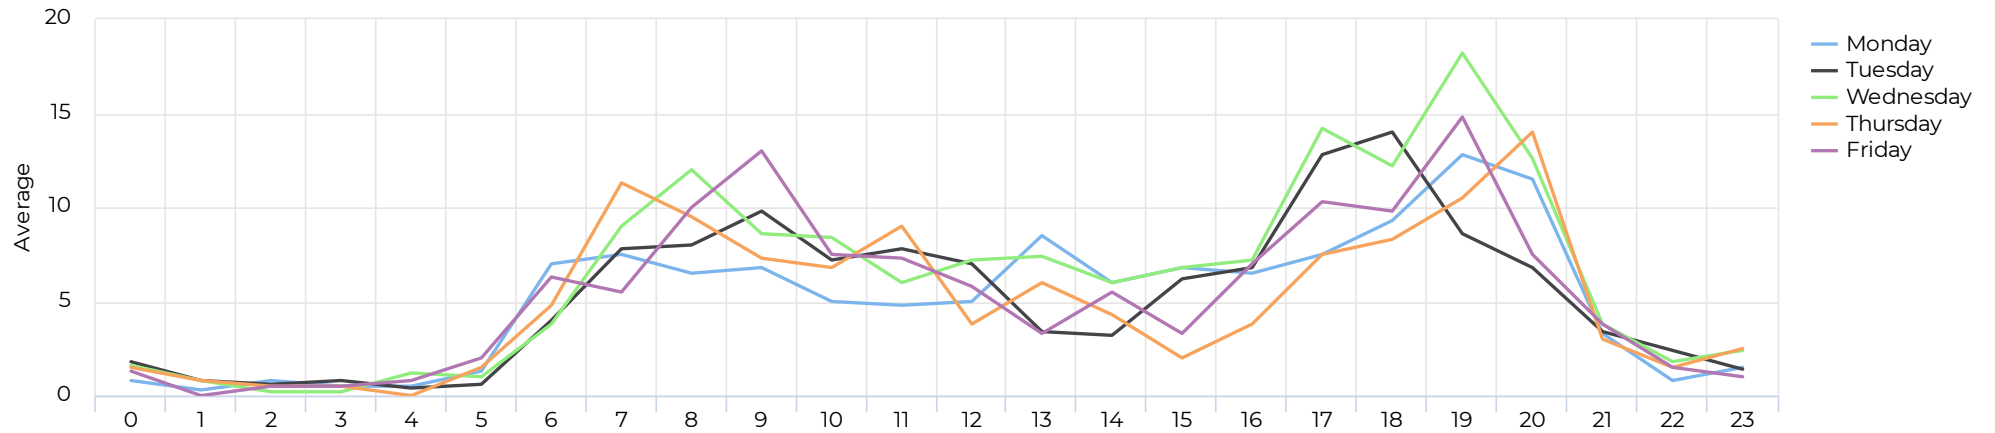

Columbia Tap at Blodgett

June 1, 2021 → June 30, 2021

Time Series

Distribution

● Columbia Tap at Blodgett Cyclist ● Columbia Tap at Blodgett Pedestrian

Columbia Tap at Blodgett

June 1, 2021 → June 30, 2021

Daily Data (Pedestrian)

Pedestrian Profile (Daily)

Columbia Tap at Blodgett

June 1, 2021 → June 30, 2021

Pedestrian - Weekday Profile (Hourly)

06/01/2021 → 06/30/2021

Pedestrian - Weekend Profile (Hourly)

06/01/2021 → 06/30/2021

Columbia Tap at Blodgett

June 1, 2021 → June 30, 2021

Cyclist Total (Daily)

Cyclist Profile (Daily)

Columbia Tap at Blodgett

June 1, 2021 → June 30, 2021

Cyclist - Weekday Profile (Hourly)

📅 06/01/2021 → 06/30/2021

Cyclist - Weekend Profile (Hourly)