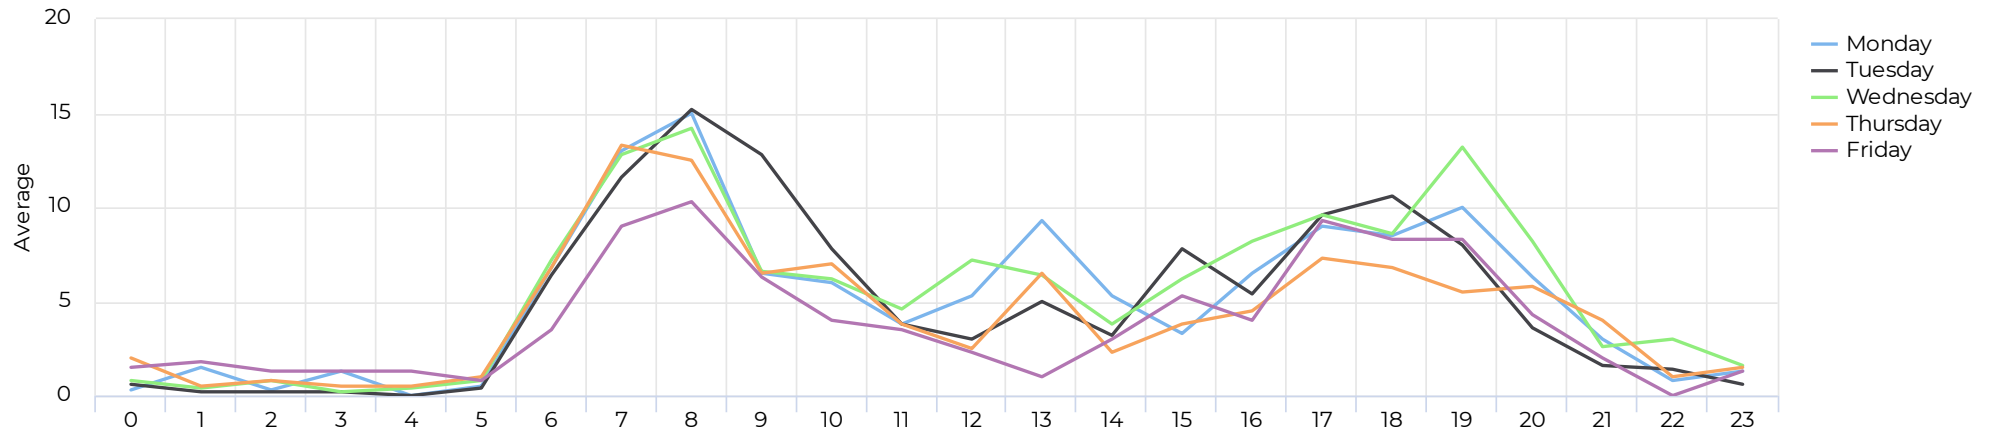

Columbia Tap at Blodgett

June 1, 2021 → June 30, 2021

Time Series

Distribution

● Columbia Tap at Blodgett Cyclist ● Columbia Tap at Blodgett Pedestrian

Columbia Tap at Blodgett

June 1, 2021 → June 30, 2021

Daily Data (Pedestrian)

Pedestrian Profile (Daily)

Columbia Tap at Blodgett

June 1, 2021 → June 30, 2021

Pedestrian - Weekday Profile (Hourly)

06/01/2021 → 06/30/2021

Pedestrian - Weekend Profile (Hourly)

06/01/2021 → 06/30/2021

Columbia Tap at Blodgett

June 1, 2021 → June 30, 2021

Cyclist Total (Daily)

Cyclist Profile (Daily)

Columbia Tap at Blodgett

June 1, 2021 → June 30, 2021

Cyclist - Weekday Profile (Hourly)

📅 06/01/2021 → 06/30/2021

Cyclist - Weekend Profile (Hourly)