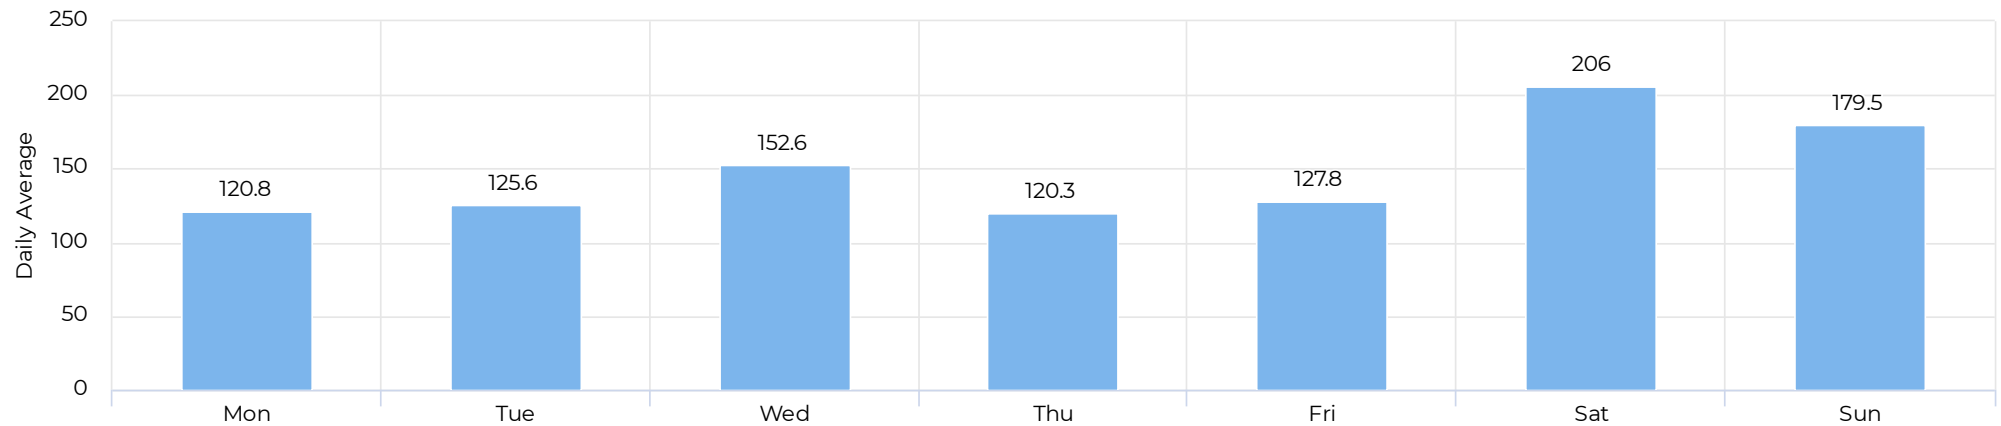

Columbia Tap at Blodgett

June 1, 2021 → June 30, 2021

Time Series

Distribution

● Columbia Tap at Blodgett Cyclist ● Columbia Tap at Blodgett Pedestrian

Columbia Tap at Blodgett

June 1, 2021 → June 30, 2021

Daily Data (Pedestrian)

Pedestrian Profile (Daily)

Columbia Tap at Blodgett

June 1, 2021 → June 30, 2021

Pedestrian - Weekday Profile (Hourly)

06/01/2021 → 06/30/2021

Pedestrian - Weekend Profile (Hourly)

06/01/2021 → 06/30/2021

Columbia Tap at Blodgett

June 1, 2021 → June 30, 2021

Cyclist Total (Daily)

Cyclist Profile (Daily)

Columbia Tap at Blodgett

June 1, 2021 → June 30, 2021

Cyclist - Weekday Profile (Hourly)

📅 06/01/2021 → 06/30/2021

Cyclist - Weekend Profile (Hourly)