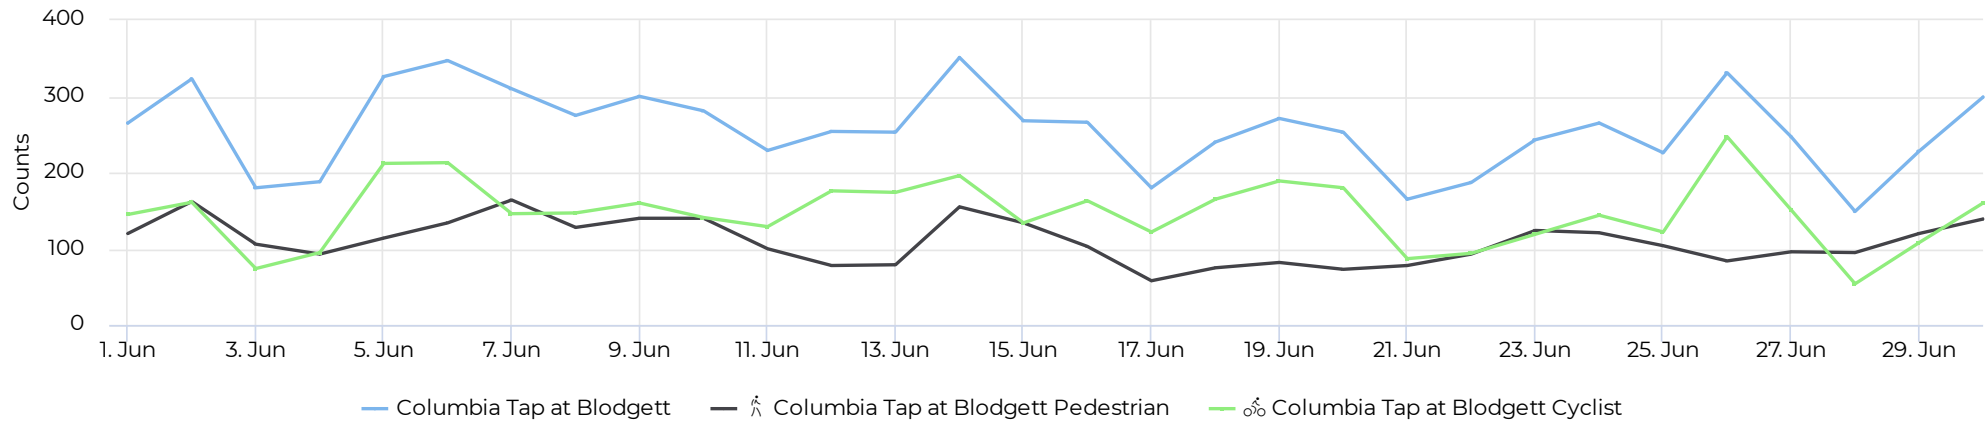

Columbia Tap at Blodgett

June 1, 2021 → June 30, 2021

Key Figures Summary

| Site | Total | Average | Peak Count | Peak Period |
|---|-------|---------|------------|------------------|
| Columbia Tap at Blodgett | 7,700 | 257 | 351 | Mon Jun 14, 2021 |
| Columbia Tap at Blodgett Cyclist | 4,408 | 147 | 247 | Sat Jun 26, 2021 |
| Columbia Tap at Blodgett Pedestrian | 3,292 | 110 | 164 | Mon Jun 7, 2021 |
| Blodgett at Ennis TSU Columbia Tap Cyclists Northbound | 2,472 | 82 | 138 | Sat Jun 26, 2021 |
| Blodgett at Ennis TSU Columbia Tap Cyclists Southbound | 1,936 | 65 | 109 | Sat Jun 26, 2021 |
| Blodgett at Ennis TSU Columbia Tap Pedestrians Northbound | 1,698 | 57 | 80 | Mon Jun 14, 2021 |
| Blodgett at Ennis TSU Columbia Tap Pedestrians Southbound | 1,594 | 53 | 86 | Mon Jun 7, 2021 |

Columbia Tap at Blodgett

June 1, 2021 → June 30, 2021

Time Series

Distribution

● Columbia Tap at Blodgett Cyclist ● Columbia Tap at Blodgett Pedestrian

Columbia Tap at Blodgett

June 1, 2021 → June 30, 2021

Daily Data (Pedestrian)

Pedestrian Profile (Daily)

Columbia Tap at Blodgett

June 1, 2021 → June 30, 2021

Pedestrian - Weekday Profile (Hourly)

06/01/2021 → 06/30/2021

Pedestrian - Weekend Profile (Hourly)

06/01/2021 → 06/30/2021

Columbia Tap at Blodgett

June 1, 2021 → June 30, 2021

Cyclist Total (Daily)

Cyclist Profile (Daily)

Columbia Tap at Blodgett

June 1, 2021 → June 30, 2021

Cyclist - Weekday Profile (Hourly)

📅 06/01/2021 → 06/30/2021

Cyclist - Weekend Profile (Hourly)