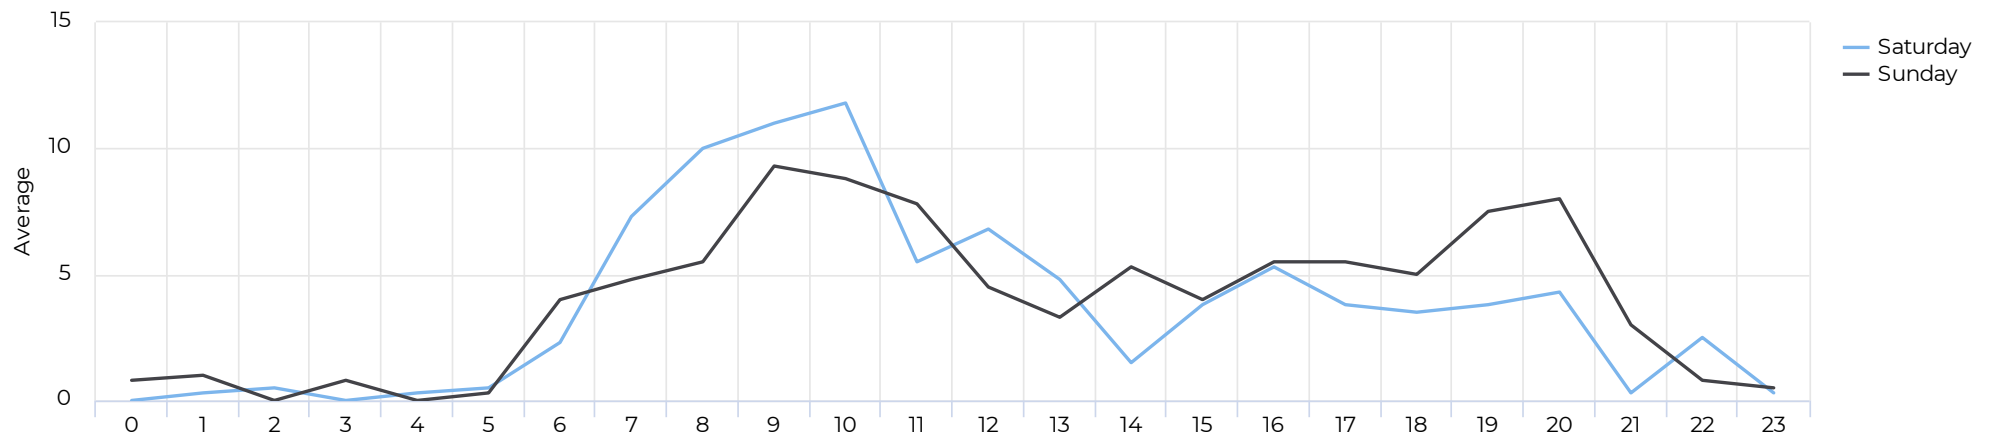

Columbia Tap at Blodgett

June 1, 2021 → June 30, 2021

Time Series

Distribution

● Columbia Tap at Blodgett Cyclist ● Columbia Tap at Blodgett Pedestrian

Columbia Tap at Blodgett

June 1, 2021 → June 30, 2021

Daily Data (Pedestrian)

Pedestrian Profile (Daily)

Columbia Tap at Blodgett

June 1, 2021 → June 30, 2021

Pedestrian - Weekday Profile (Hourly)

06/01/2021 → 06/30/2021

Pedestrian - Weekend Profile (Hourly)

06/01/2021 → 06/30/2021

Columbia Tap at Blodgett

June 1, 2021 → June 30, 2021

Cyclist Total (Daily)

Cyclist Profile (Daily)

Columbia Tap at Blodgett

June 1, 2021 → June 30, 2021

Cyclist - Weekday Profile (Hourly)

📅 06/01/2021 → 06/30/2021

Cyclist - Weekend Profile (Hourly)