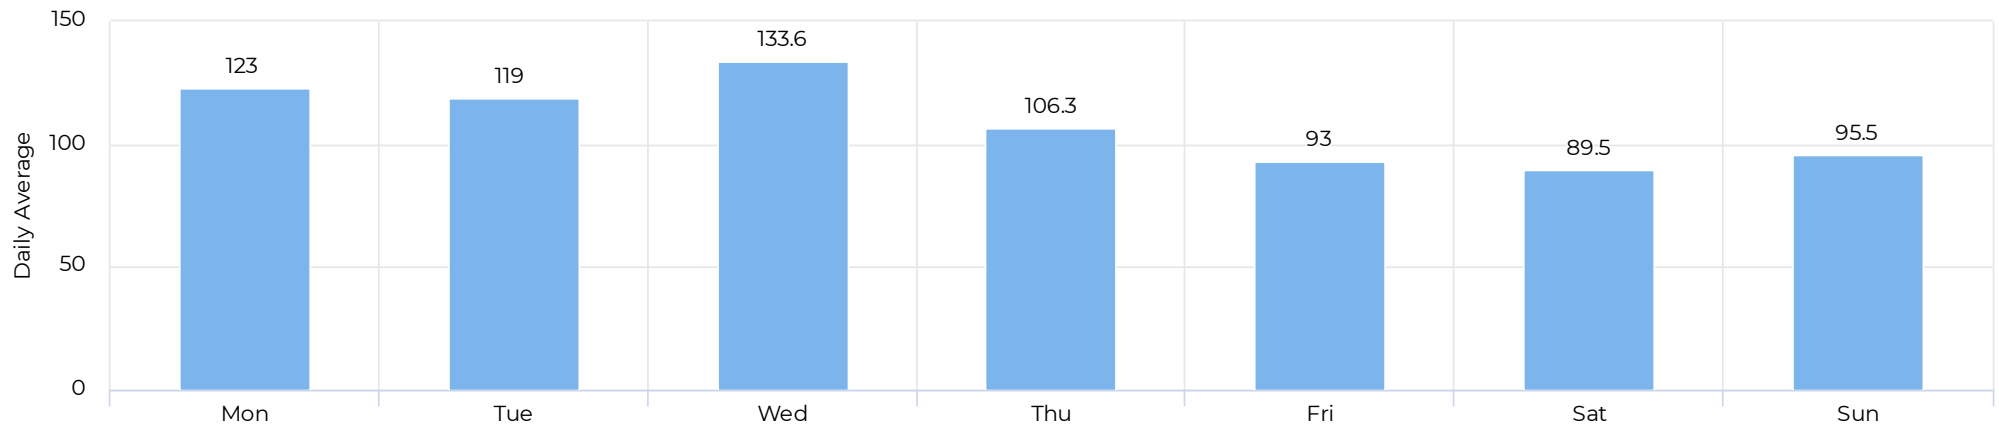

Columbia Tap at Blodgett

June 1, 2021 → June 30, 2021

Key Figures Summary

| Site | Total | Average | Peak Count | Peak Period |
|---|-------|---------|------------|------------------|
| Columbia Tap at Blodgett | 7,700 | 257 | 351 | Mon Jun 14, 2021 |
| Columbia Tap at Blodgett Cyclist | 4,408 | 147 | 247 | Sat Jun 26, 2021 |
| Columbia Tap at Blodgett Pedestrian | 3,292 | 110 | 164 | Mon Jun 7, 2021 |
| Blodgett at Ennis TSU Columbia Tap Cyclists Northbound | 2,472 | 82 | 138 | Sat Jun 26, 2021 |
| Blodgett at Ennis TSU Columbia Tap Cyclists Southbound | 1,936 | 65 | 109 | Sat Jun 26, 2021 |
| Blodgett at Ennis TSU Columbia Tap Pedestrians Northbound | 1,698 | 57 | 80 | Mon Jun 14, 2021 |
| Blodgett at Ennis TSU Columbia Tap Pedestrians Southbound | 1,594 | 53 | 86 | Mon Jun 7, 2021 |

Columbia Tap at Blodgett

June 1, 2021 → June 30, 2021

Time Series

Distribution

● Columbia Tap at Blodgett Cyclist ● Columbia Tap at Blodgett Pedestrian

Columbia Tap at Blodgett

June 1, 2021 → June 30, 2021

Daily Data (Pedestrian)

Pedestrian Profile (Daily)

Columbia Tap at Blodgett

June 1, 2021 → June 30, 2021

Pedestrian - Weekday Profile (Hourly)

06/01/2021 → 06/30/2021

Pedestrian - Weekend Profile (Hourly)

06/01/2021 → 06/30/2021

Columbia Tap at Blodgett

June 1, 2021 → June 30, 2021

Cyclist Total (Daily)

Cyclist Profile (Daily)

Columbia Tap at Blodgett

June 1, 2021 → June 30, 2021

Cyclist - Weekday Profile (Hourly)

📅 06/01/2021 → 06/30/2021

Cyclist - Weekend Profile (Hourly)