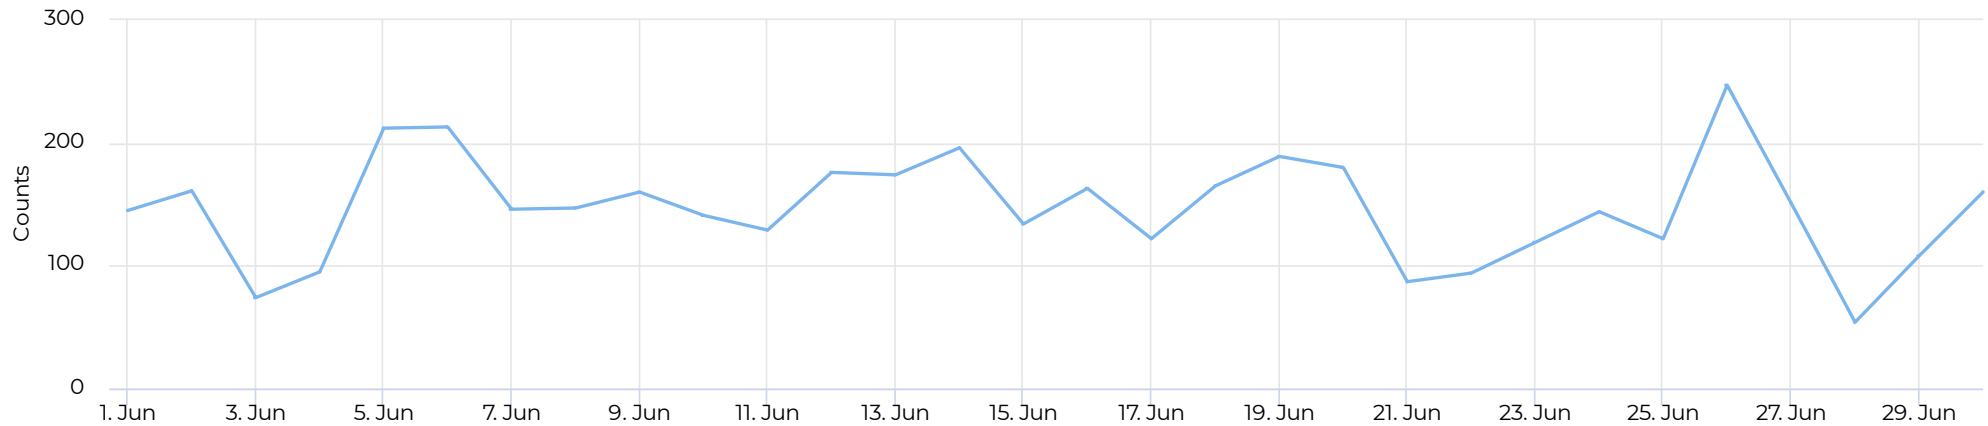

Columbia Tap at Blodgett

June 1, 2021 → June 30, 2021

Time Series

Distribution

● Columbia Tap at Blodgett Cyclist ● Columbia Tap at Blodgett Pedestrian

Columbia Tap at Blodgett

June 1, 2021 → June 30, 2021

Daily Data (Pedestrian)

Pedestrian Profile (Daily)

Columbia Tap at Blodgett

June 1, 2021 → June 30, 2021

Pedestrian - Weekday Profile (Hourly)

06/01/2021 → 06/30/2021

Pedestrian - Weekend Profile (Hourly)

06/01/2021 → 06/30/2021

Columbia Tap at Blodgett

June 1, 2021 → June 30, 2021

Cyclist Total (Daily)

Cyclist Profile (Daily)

Columbia Tap at Blodgett

June 1, 2021 → June 30, 2021

Cyclist - Weekday Profile (Hourly)

📅 06/01/2021 → 06/30/2021

Cyclist - Weekend Profile (Hourly)