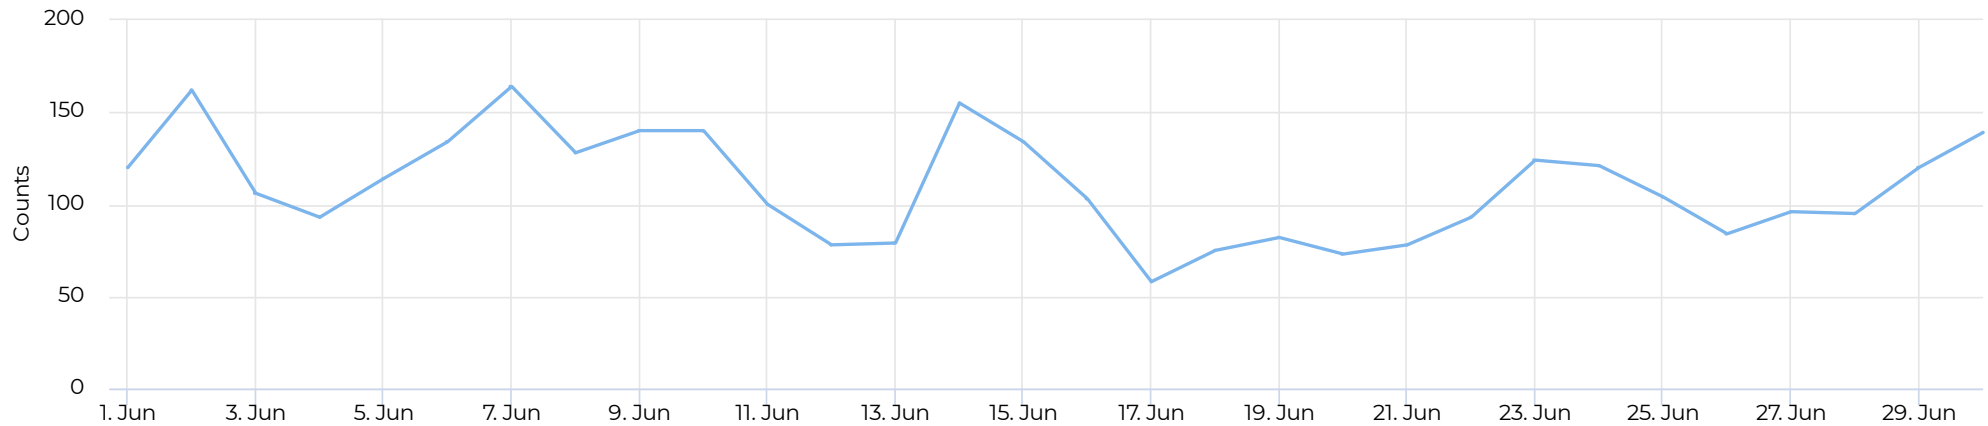

Columbia Tap at Blodgett

June 1, 2021 → June 30, 2021

Key Figures Summary

| Site | Total | Average | Peak Count | Peak Period |
|---|-------|---------|------------|------------------|
| Columbia Tap at Blodgett | 7,700 | 257 | 351 | Mon Jun 14, 2021 |
| Columbia Tap at Blodgett Cyclist | 4,408 | 147 | 247 | Sat Jun 26, 2021 |
| Columbia Tap at Blodgett Pedestrian | 3,292 | 110 | 164 | Mon Jun 7, 2021 |
| Blodgett at Ennis TSU Columbia Tap Cyclists Northbound | 2,472 | 82 | 138 | Sat Jun 26, 2021 |
| Blodgett at Ennis TSU Columbia Tap Cyclists Southbound | 1,936 | 65 | 109 | Sat Jun 26, 2021 |
| Blodgett at Ennis TSU Columbia Tap Pedestrians Northbound | 1,698 | 57 | 80 | Mon Jun 14, 2021 |
| Blodgett at Ennis TSU Columbia Tap Pedestrians Southbound | 1,594 | 53 | 86 | Mon Jun 7, 2021 |

Columbia Tap at Blodgett

June 1, 2021 → June 30, 2021

Time Series

Distribution

● Columbia Tap at Blodgett Cyclist ● Columbia Tap at Blodgett Pedestrian

Columbia Tap at Blodgett

June 1, 2021 → June 30, 2021

Daily Data (Pedestrian)

Pedestrian Profile (Daily)

Columbia Tap at Blodgett

June 1, 2021 → June 30, 2021

Pedestrian - Weekday Profile (Hourly)

06/01/2021 → 06/30/2021

Pedestrian - Weekend Profile (Hourly)

06/01/2021 → 06/30/2021

Columbia Tap at Blodgett

June 1, 2021 → June 30, 2021

Cyclist Total (Daily)

Cyclist Profile (Daily)

Columbia Tap at Blodgett

June 1, 2021 → June 30, 2021

Cyclist - Weekday Profile (Hourly)

📅 06/01/2021 → 06/30/2021

Cyclist - Weekend Profile (Hourly)