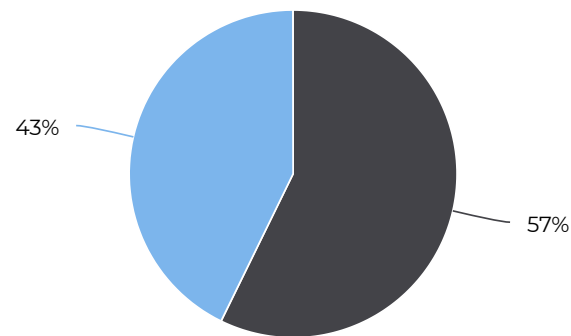

Columbia Tap at Blodgett

June 1, 2021 → June 30, 2021

Key Figures Summary

| Site | Total | Average | Peak Count | Peak Period |
|---|-------|---------|------------|------------------|
| Columbia Tap at Blodgett | 7,700 | 257 | 351 | Mon Jun 14, 2021 |
| Columbia Tap at Blodgett Cyclist | 4,408 | 147 | 247 | Sat Jun 26, 2021 |
| Columbia Tap at Blodgett Pedestrian | 3,292 | 110 | 164 | Mon Jun 7, 2021 |
| Blodgett at Ennis TSU Columbia Tap Cyclists Northbound | 2,472 | 82 | 138 | Sat Jun 26, 2021 |
| Blodgett at Ennis TSU Columbia Tap Cyclists Southbound | 1,936 | 65 | 109 | Sat Jun 26, 2021 |
| Blodgett at Ennis TSU Columbia Tap Pedestrians Northbound | 1,698 | 57 | 80 | Mon Jun 14, 2021 |
| Blodgett at Ennis TSU Columbia Tap Pedestrians Southbound | 1,594 | 53 | 86 | Mon Jun 7, 2021 |

Columbia Tap at Blodgett

June 1, 2021 → June 30, 2021

Time Series

Distribution

● Columbia Tap at Blodgett Cyclist ● Columbia Tap at Blodgett Pedestrian

Columbia Tap at Blodgett

June 1, 2021 → June 30, 2021

Daily Data (Pedestrian)

Pedestrian Profile (Daily)

Columbia Tap at Blodgett

June 1, 2021 → June 30, 2021

Pedestrian - Weekday Profile (Hourly)

06/01/2021 → 06/30/2021

Pedestrian - Weekend Profile (Hourly)

06/01/2021 → 06/30/2021

Columbia Tap at Blodgett