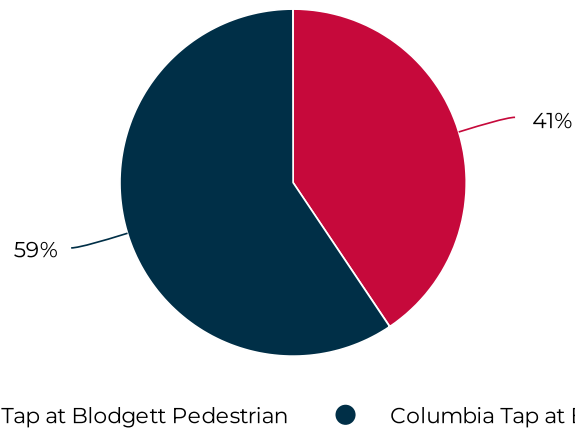

Distribution