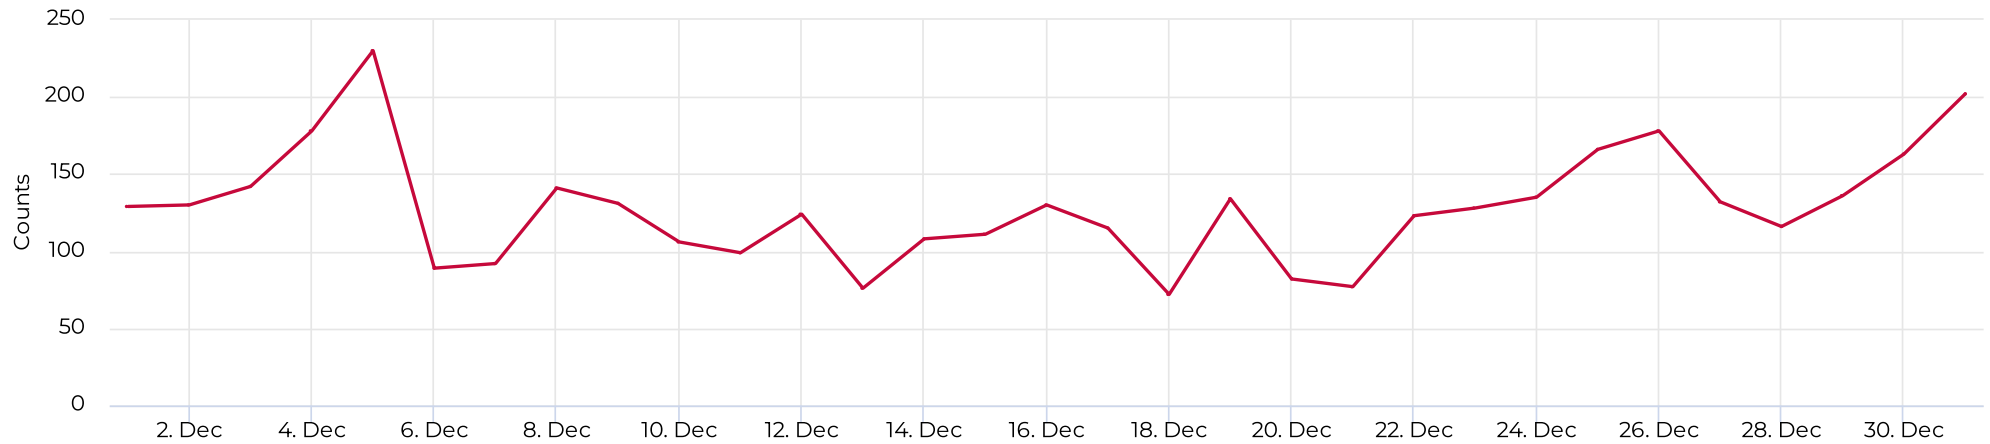

Columbia Tap at Blodgett

December 1, 2021 → December 31, 2021

Cyclist Total (Daily)