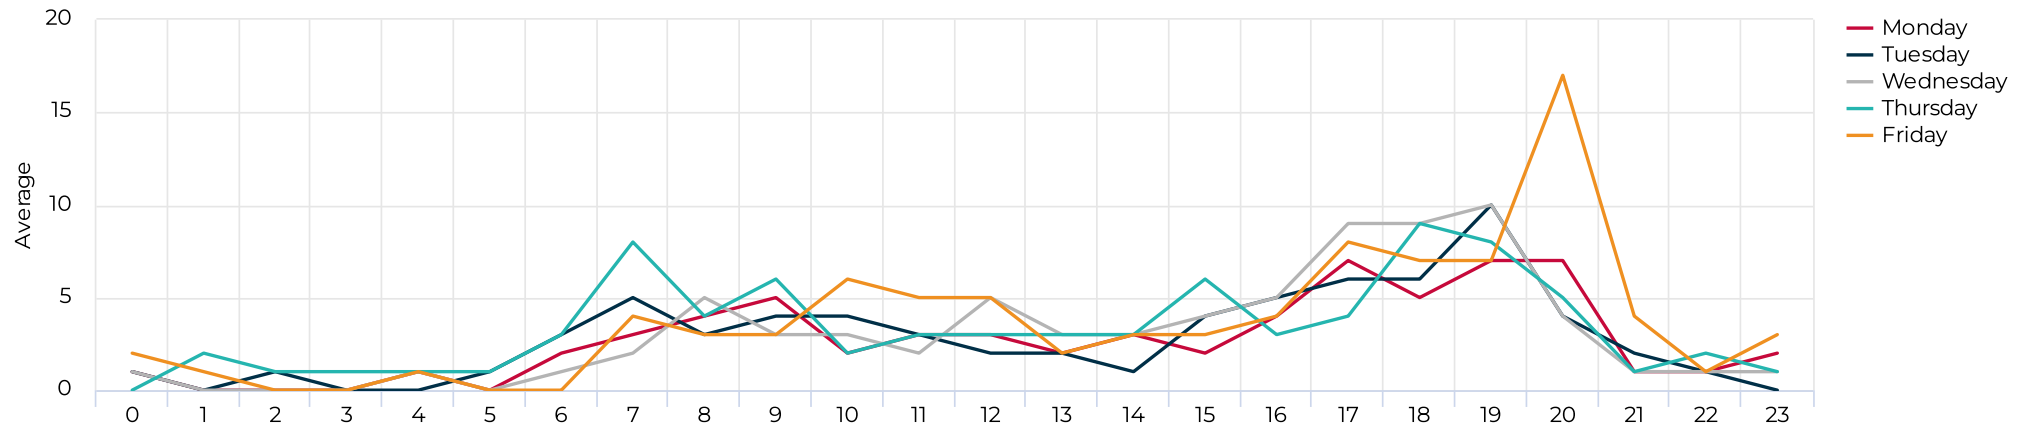

Columbia Tap at Blodgett

December 1, 2021 → December 31, 2021

Cyclist - Weekday Profile (Hourly)

08/01/2022 → 08/31/2022