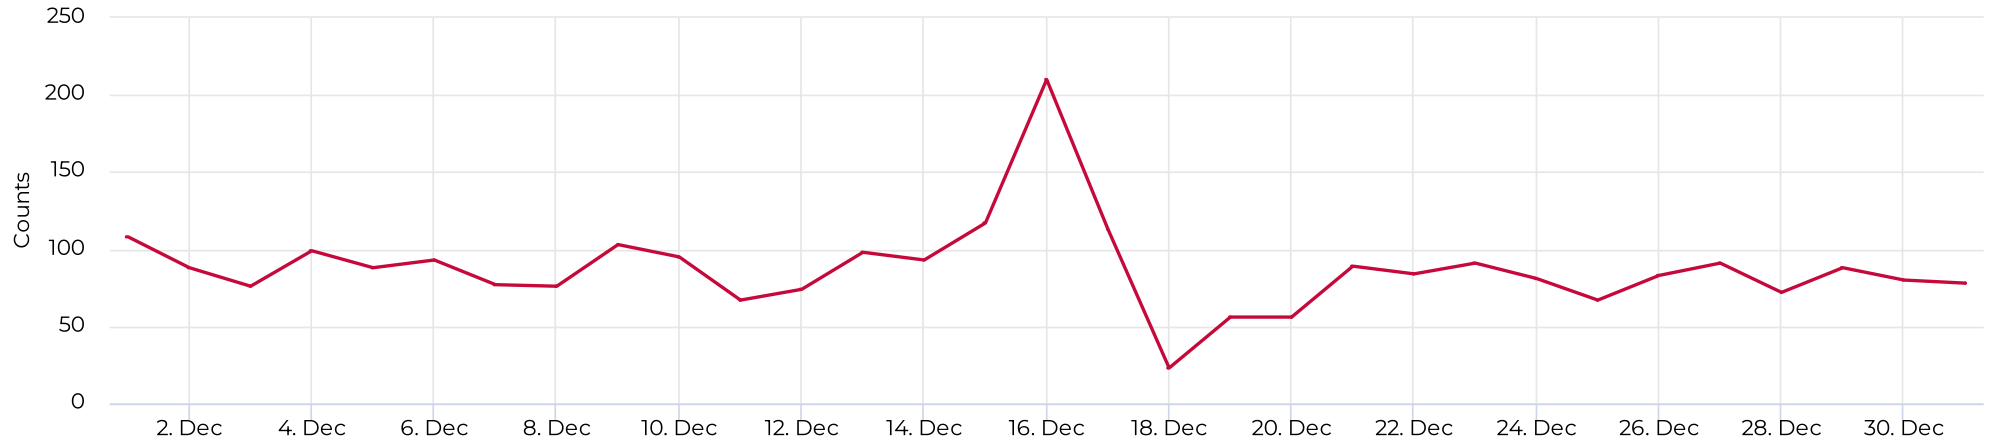

Columbia Tap at Blodgett

December 1, 2021 → December 31, 2021

Daily Data (Pedestrian)