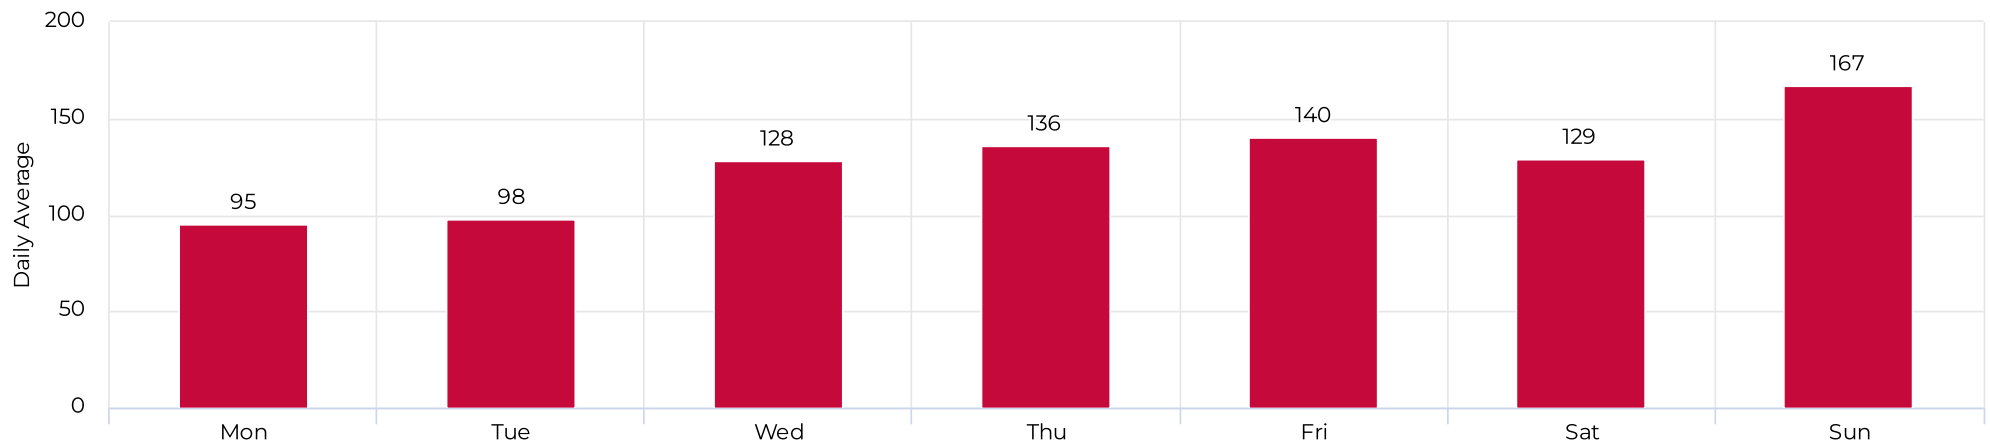

Cyclist Profile (Daily)