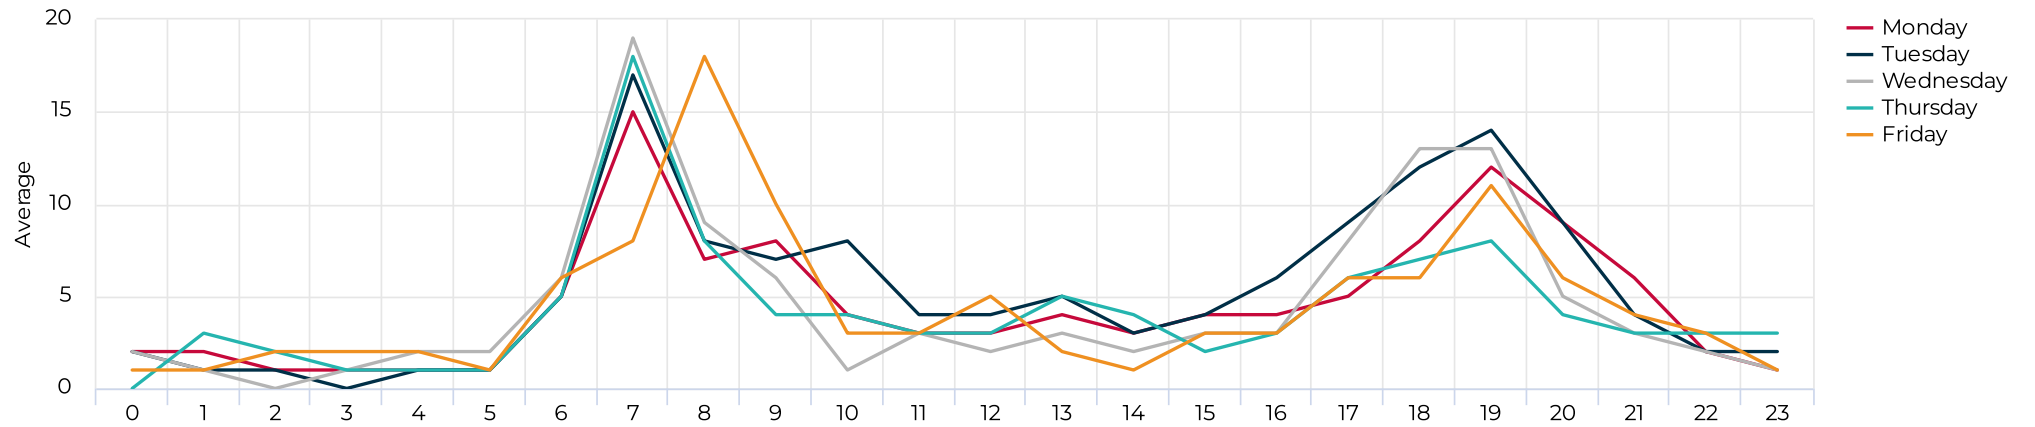

Columbia Tap at Blodgett

December 1, 2021 → December 31, 2021

Pedestrian - Weekday Profile (Hourly)

📅 08/01/2022 → 08/31/2022