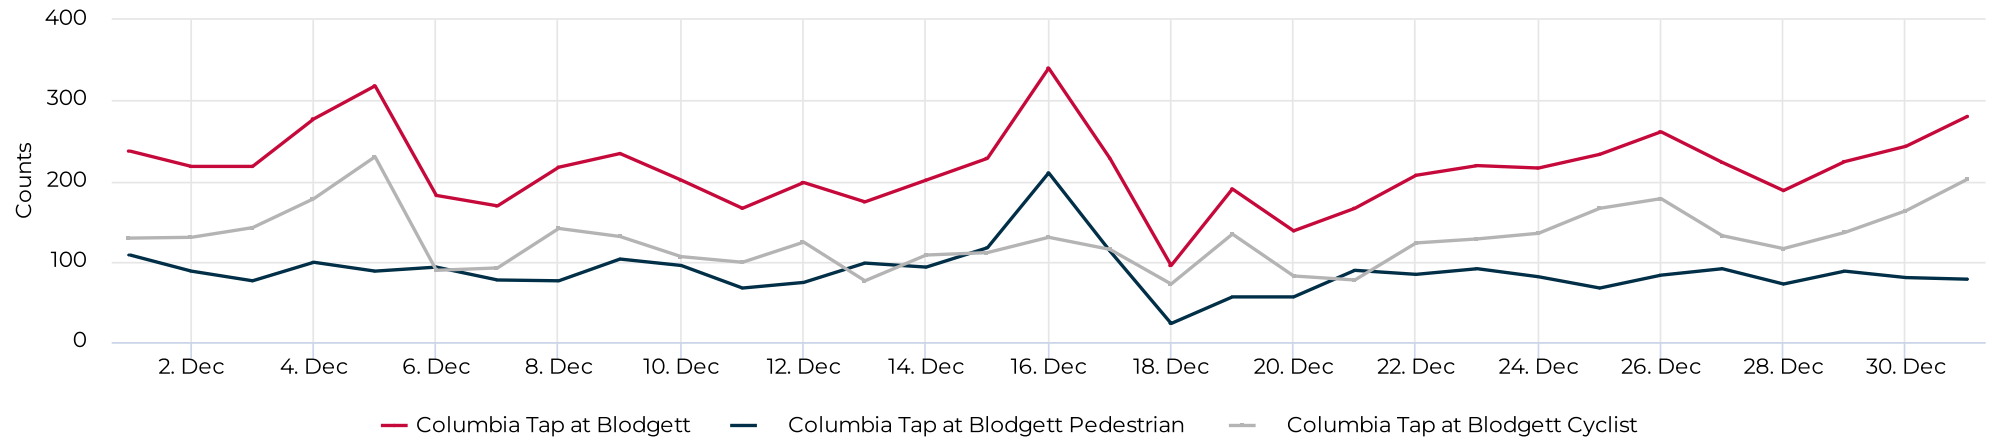

# Columbia Tap at Blodgett

December 1, 2021 → December 31, 2021

## Key Figures Summary

Site	Total ▼	Daily Average	Peak Day	Peak Count
Columbia Tap at Blodgett	6,689	216	Thu Dec 16, 2021	340
Columbia Tap at Blodgett Cyclist	3,975	128	Sun Dec 5, 2021	230
Columbia Tap at Blodgett Pedestrian	2,714	88	Thu Dec 16, 2021	210
Blodgett at Ennis TSU Columbia Tap Cyclists Northbound	2,088	67	Sun Dec 5, 2021	141
Blodgett at Ennis TSU Columbia Tap Cyclists Southbound	1,887	61	Fri Dec 31, 2021	101
Blodgett at Ennis TSU Columbia Tap Pedestrians Northbound	1,410	45	Thu Dec 16, 2021	101
Blodgett at Ennis TSU Columbia Tap Pedestrians Southbound	1,304	42	Thu Dec 16, 2021	109

## Daily traffic