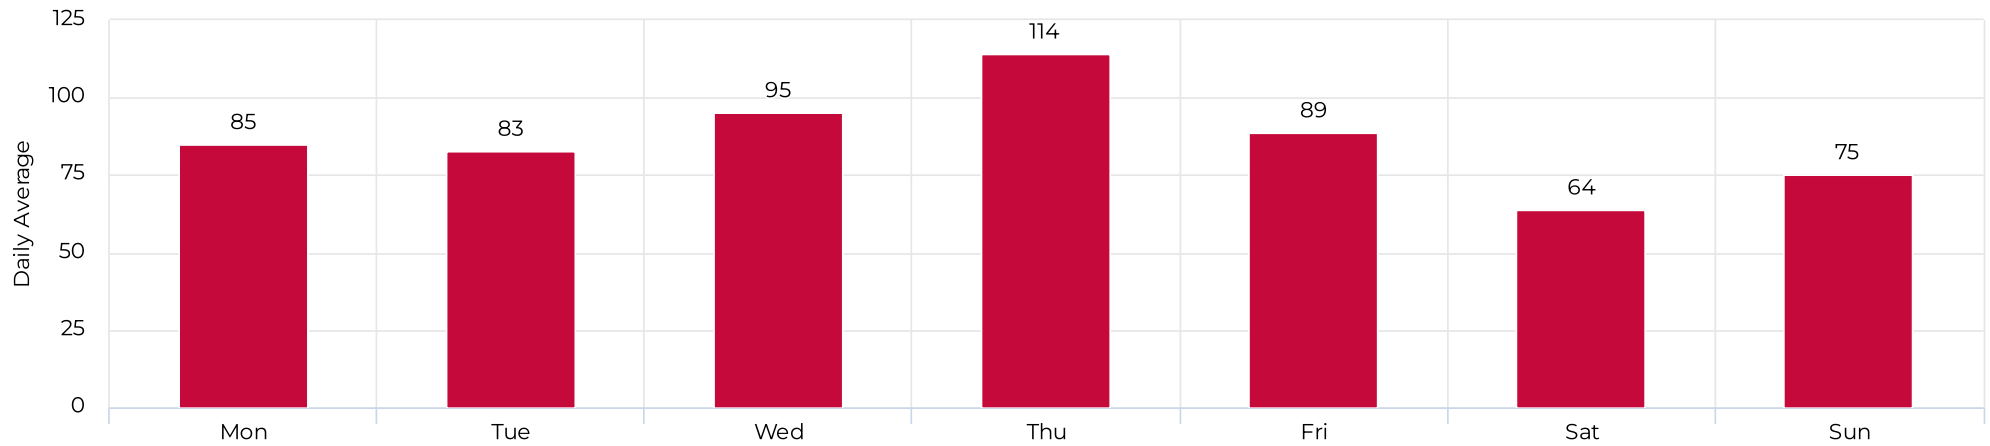

Pedestrian Profile (Daily)