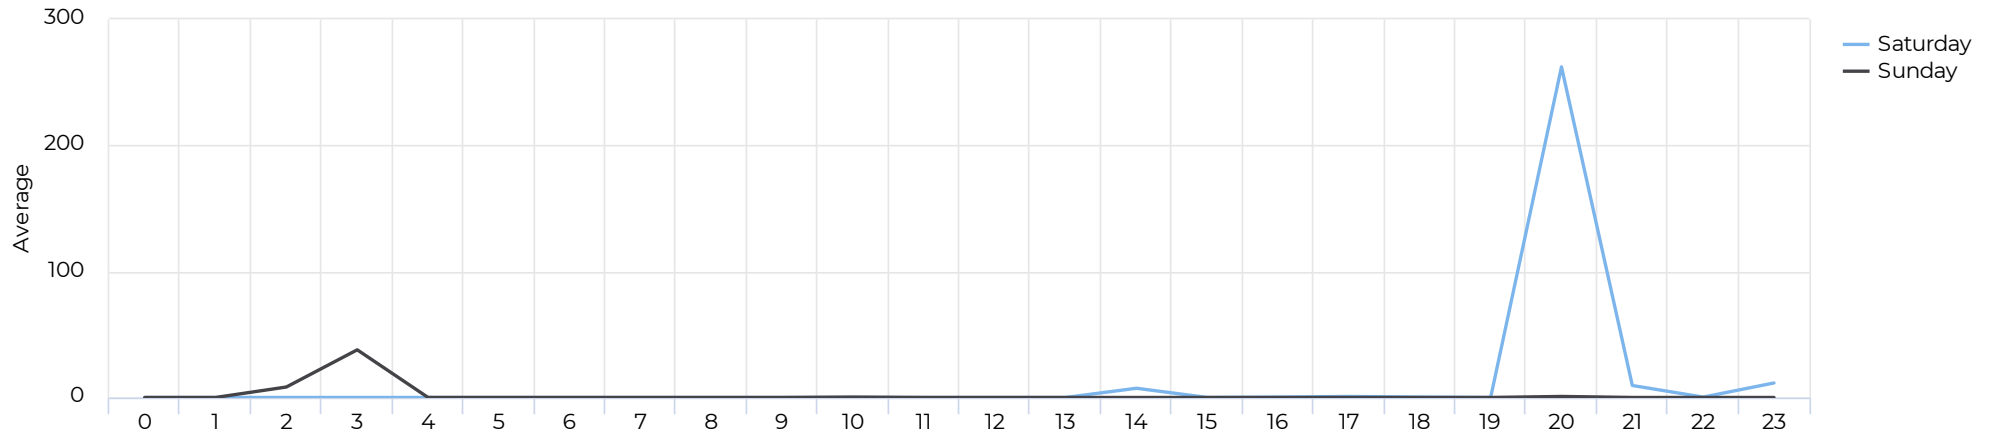

Pedestrian - Weekend Profile (Hourly)

06/01/2021 → 06/30/2021