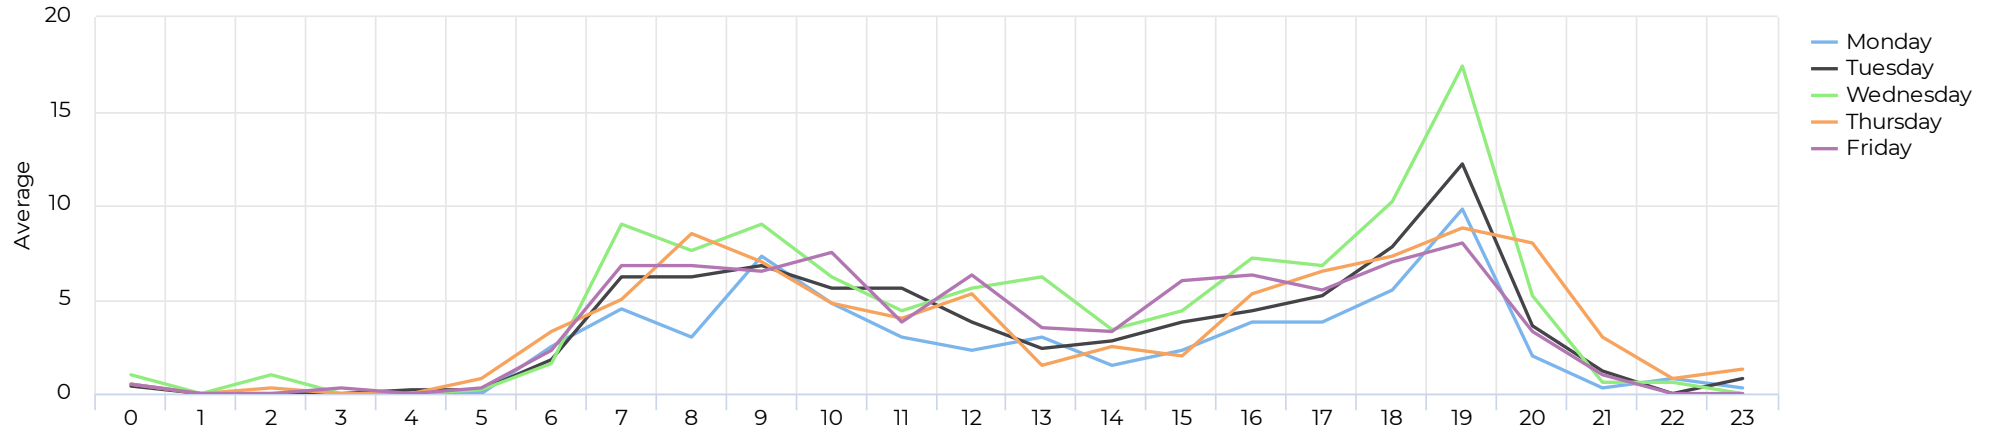

Brays at Spur 5

June 1, 2021 → June 30, 2021

Cyclist - Weekday Profile (Hourly)

📅 06/01/2021 → 06/30/2021