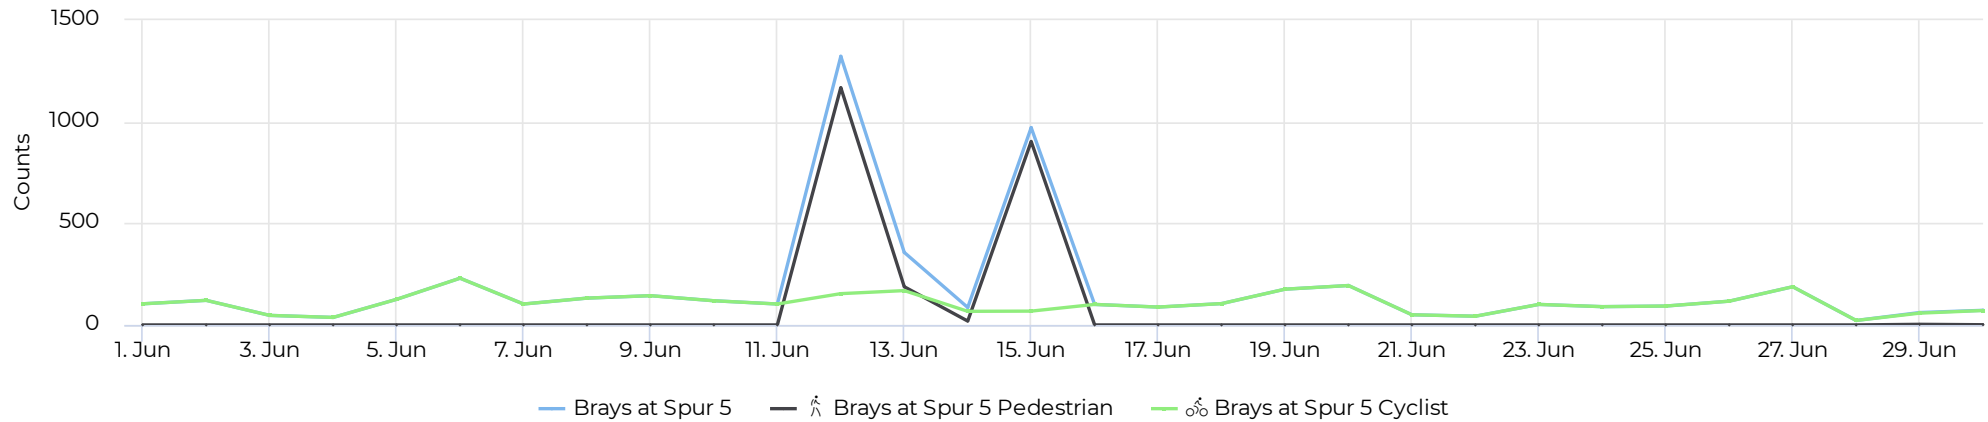

Brays at Spur 5

June 1, 2021 → June 30, 2021

Time Series