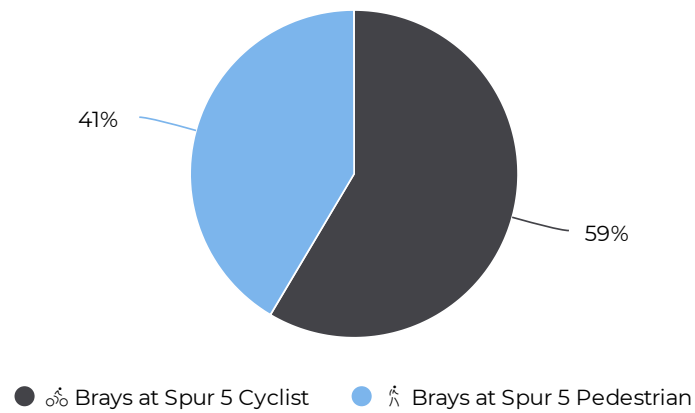

Distribution