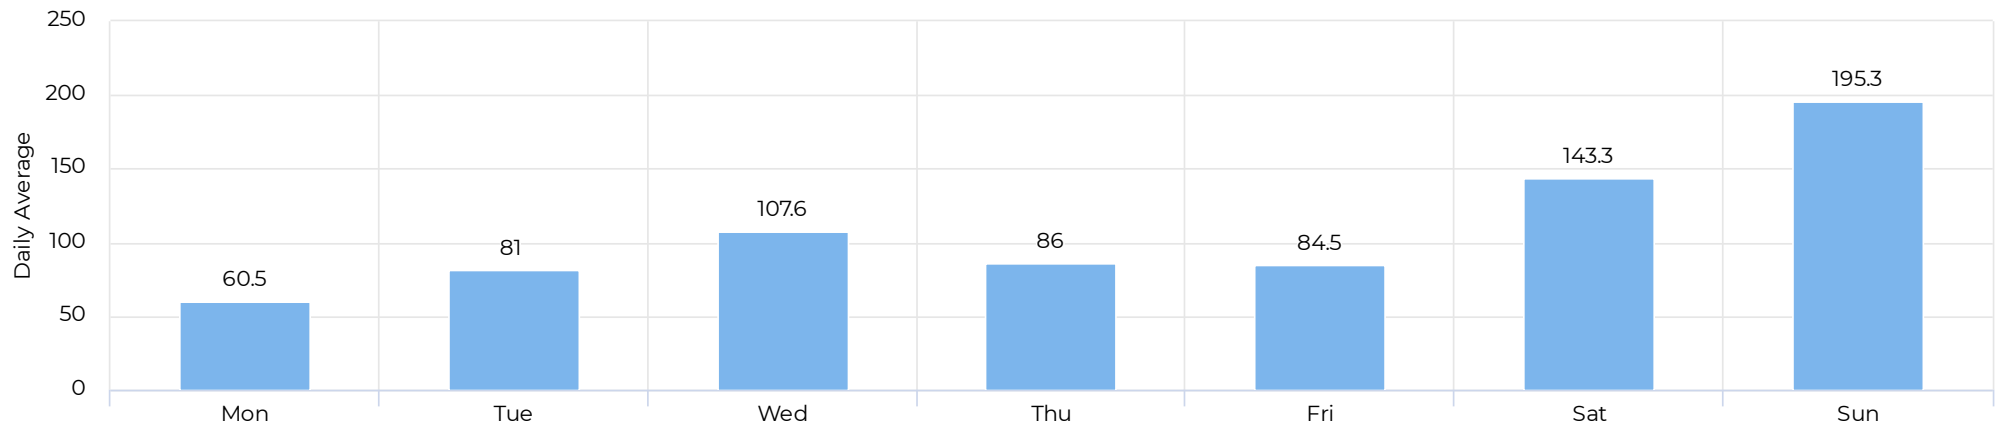

Cyclist Profile (Daily)