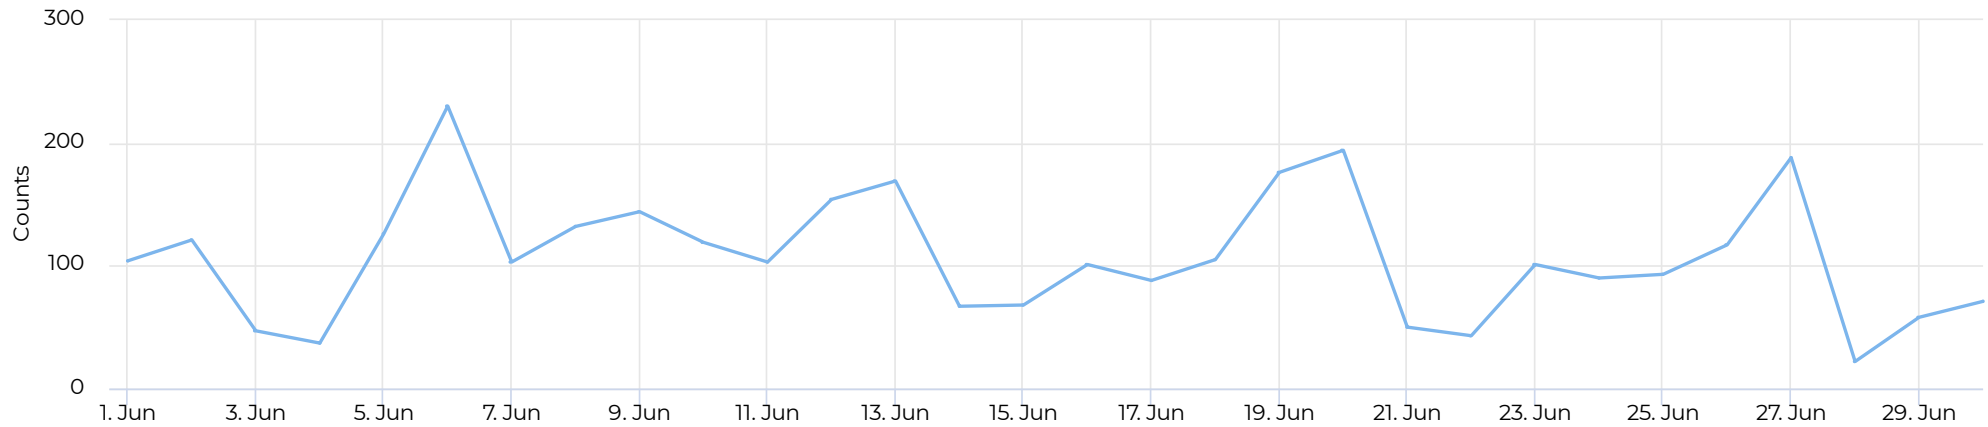

Brays at Spur 5

June 1, 2021 → June 30, 2021

Cyclist Total (Daily)