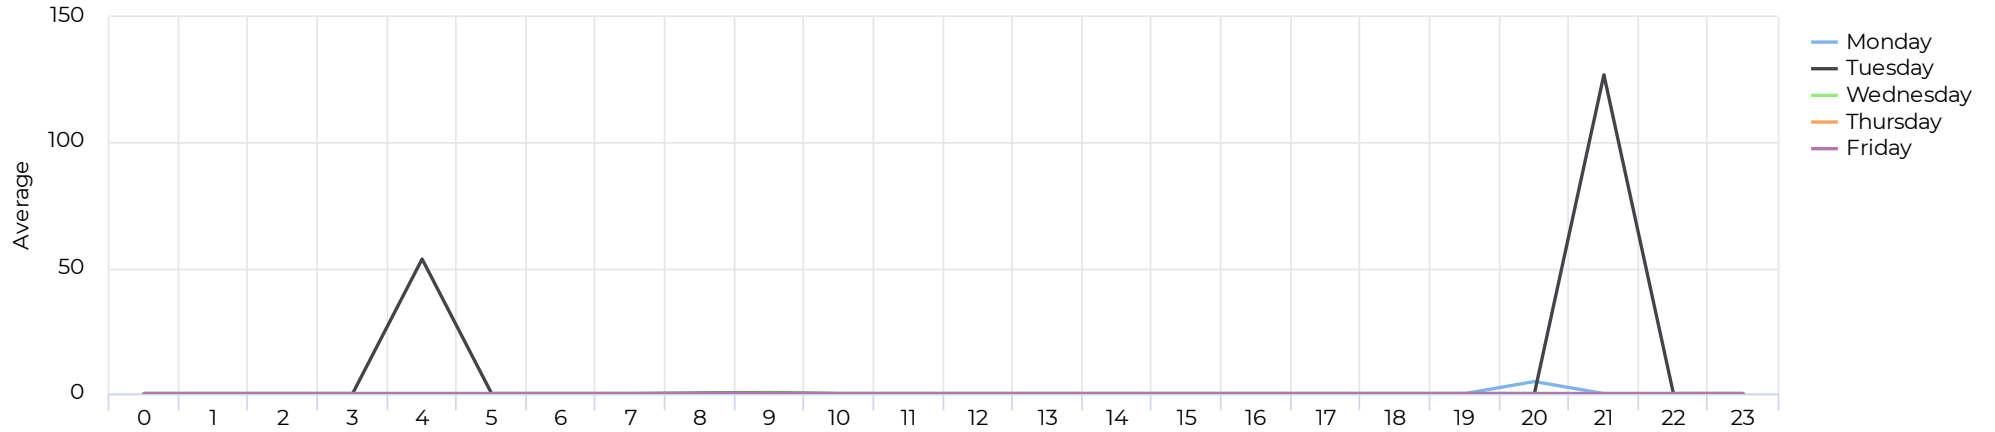

Brays at Spur 5

June 1, 2021 → June 30, 2021

Pedestrian - Weekday Profile (Hourly)

06/01/2021 → 06/30/2021