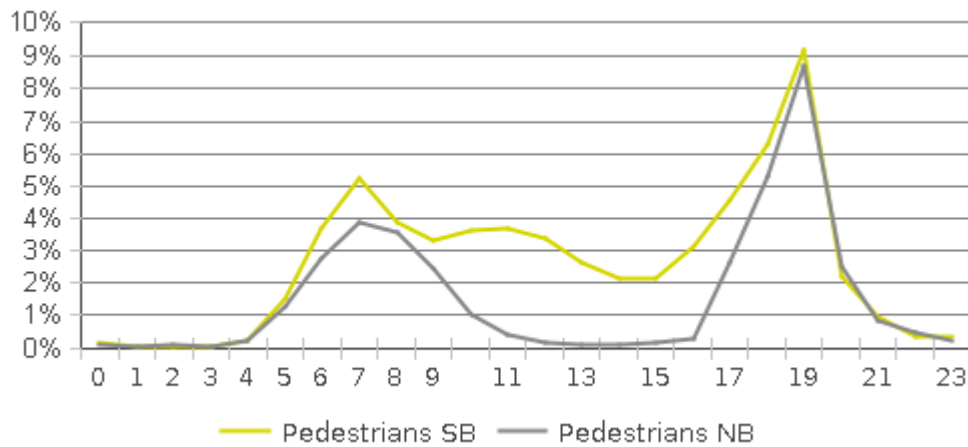

MKT Trail at 5th St (Heights)

Period Analyzed: Friday, September 01, 2017 to Saturday, September 30, 2017

	Total Traffic for the Analyzed Period	Daily Average	Busiest Day of the Week	Distribution	
				IN	OUT
Pedestrians	11,453	382	Saturday	66	34
Cyclists	20,231	674	Sunday	68	32

MKT Trail at 5th St (Heights)

Period Analyzed: Friday, September 01, 2017 to Saturday, September 30, 2017

MKT Trail at 5th St (Heights) (Pedestria...

Period Analyzed: Friday, September 01, 2017 to Saturday, September 30, 2017

Daily Data

Weekly Profile

Hourly Profile during Weekdays

Hourly Profile during the Weekend

MKT Trail at 5th St (Heights) (Cyclists)

Period Analyzed: Friday, September 01, 2017 to Saturday, September 30, 2017