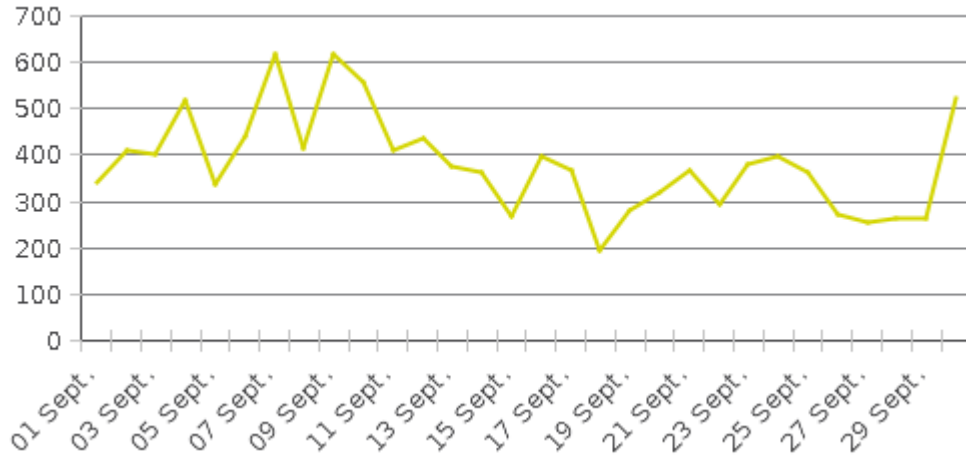

MKT Trail at 5th St (Heights)

Period Analyzed: Friday, September 01, 2017 to Saturday, September 30, 2017

	Total Traffic for the Analyzed Period	Daily Average	Busiest Day of the Week	Distribution	
				IN	OUT
Pedestrians	11,453	382	Saturday	66	34
Cyclists	20,231	674	Sunday	68	32

MKT Trail at 5th St (Heights)

Period Analyzed: Friday, September 01, 2017 to Saturday, September 30, 2017

MKT Trail at 5th St (Heights) (Pedestria...

Period Analyzed: Friday, September 01, 2017 to Saturday, September 30, 2017

Daily Data

Weekly Profile

Hourly Profile during Weekdays

Hourly Profile during the Weekend

MKT Trail at 5th St (Heights) (Cyclists)

Period Analyzed: Friday, September 01, 2017 to Saturday, September 30, 2017

Daily Data

Weekly Profile

Hourly Profile during Weekdays

Hourly Profile during the Weekend