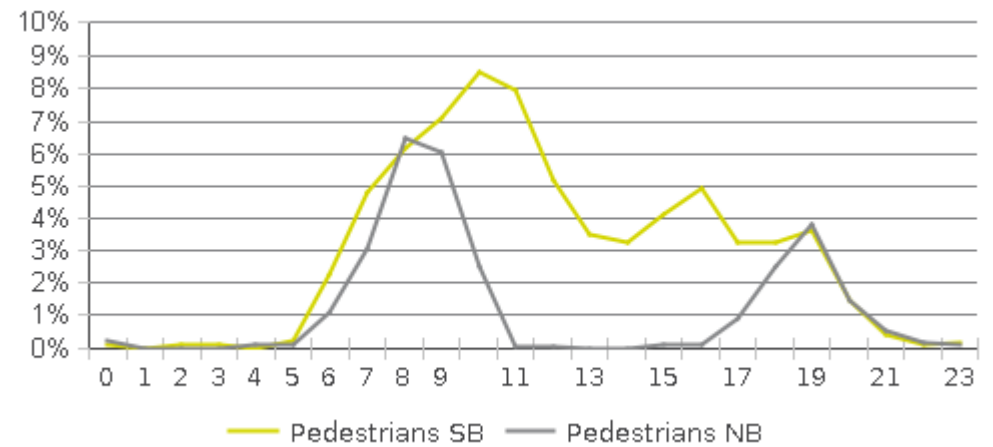

MKT Trail at 5th St (Heights)

Period Analyzed: Friday, September 01, 2017 to Saturday, September 30, 2017

	Total Traffic for the Analyzed Period	Daily Average	Busiest Day of the Week	Distribution	
				IN	OUT
Pedestrians	11,453	382	Saturday	66	34
Cyclists	20,231	674	Sunday	68	32

Daily Data

Weekly Profile

Hourly Profile during Weekdays

Hourly Profile during the Weekend

MKT Trail at 5th St (Heights) (Cyclists)

Period Analyzed: Friday, September 01, 2017 to Saturday, September 30, 2017

Daily Data

Weekly Profile

Hourly Profile during Weekdays

Hourly Profile during the Weekend