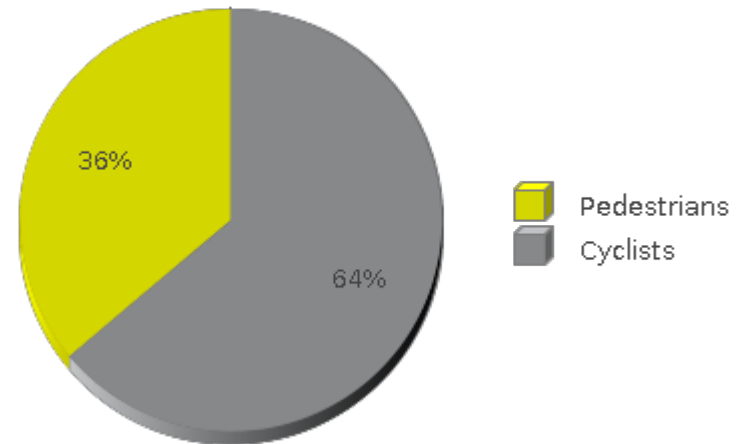

MKT Trail at 5th St (Heights)

Period Analyzed: Friday, September 01, 2017 to Saturday, September 30, 2017

	Total Traffic for the Analyzed Period	Daily Average	Busiest Day of the Week	Distribution	
				IN	OUT
Pedestrians	11,453	382	Saturday	66	34
Cyclists	20,231	674	Sunday	68	32

MKT Trail at 5th St (Heights)

Period Analyzed: Friday, September 01, 2017 to Saturday, September 30, 2017

MKT Trail at 5th St (Heights) (Pedestria...

Period Analyzed: Friday, September 01, 2017 to Saturday, September 30, 2017