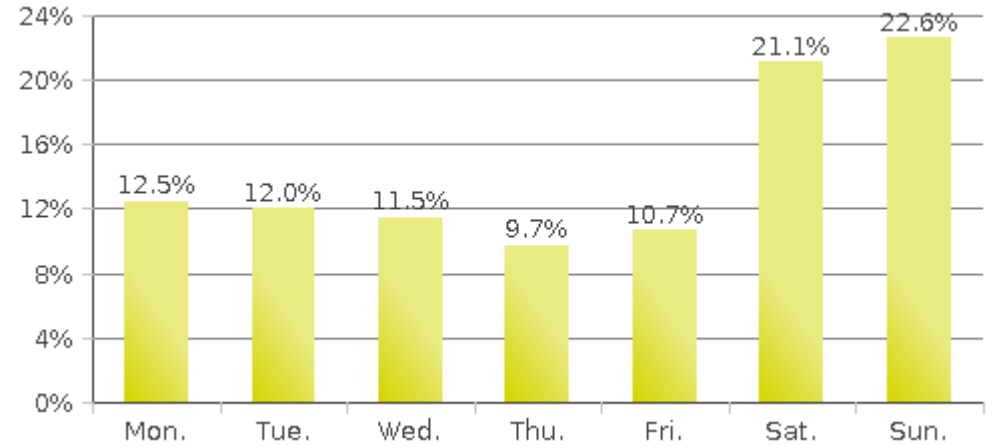

Daily Data

Weekly Profile

Hourly Profile during Weekdays

Hourly Profile during the Weekend

MKT Trail at 5th St (Heights) (Cyclists)

Period Analyzed: Friday, September 01, 2017 to Saturday, September 30, 2017

Daily Data

Weekly Profile

Hourly Profile during Weekdays

Hourly Profile during the Weekend