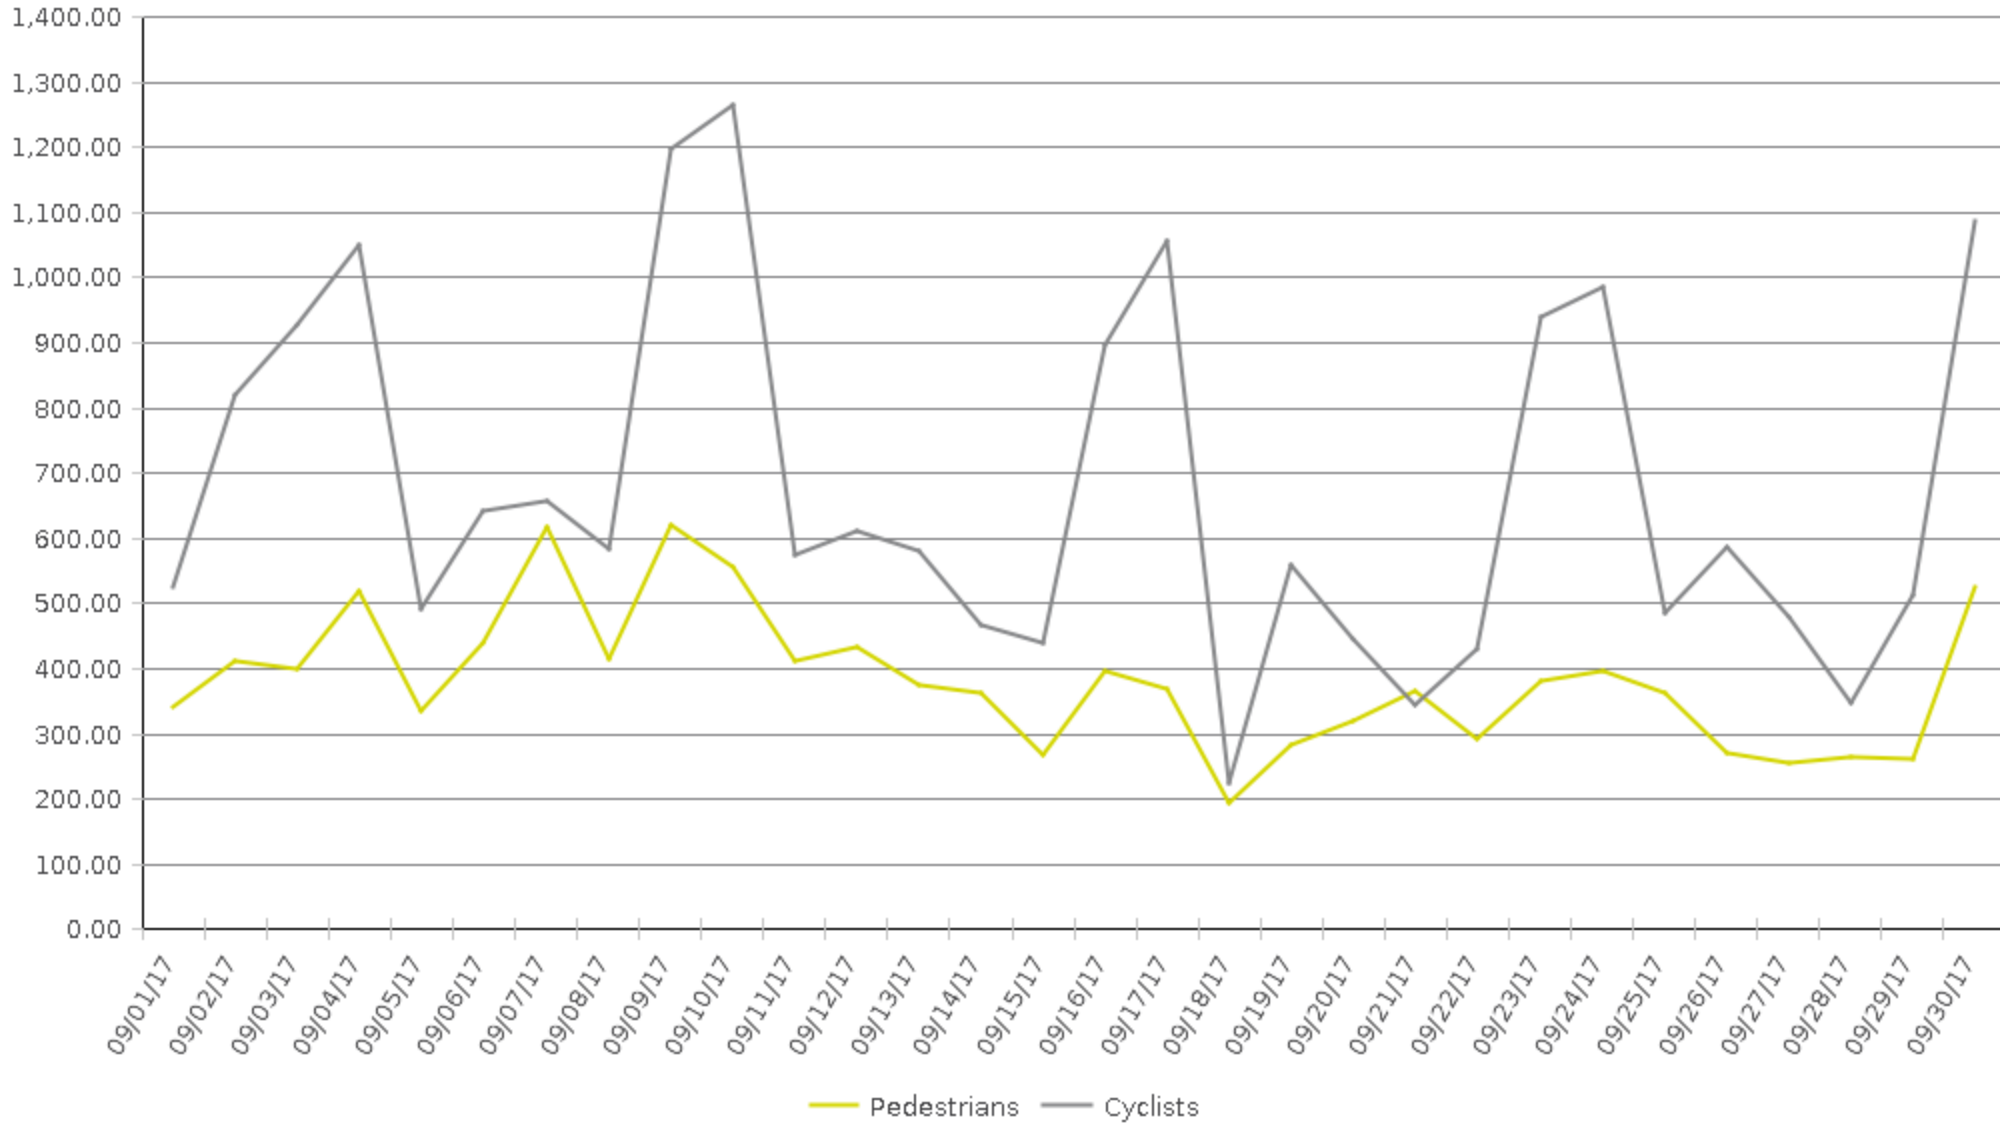

MKT Trail at 5th St (Heights)

Period Analyzed: Friday, September 01, 2017 to Saturday, September 30, 2017

	Total Traffic for the Analyzed Period	Daily Average	Busiest Day of the Week	Distribution	
				IN	OUT
Pedestrians	11,453	382	Saturday	66	34
Cyclists	20,231	674	Sunday	68	32

MKT Trail at 5th St (Heights)

Period Analyzed: Friday, September 01, 2017 to Saturday, September 30, 2017

MKT Trail at 5th St (Heights) (Pedestria...

Period Analyzed: Friday, September 01, 2017 to Saturday, September 30, 2017

Daily Data

Weekly Profile

Hourly Profile during Weekdays

Hourly Profile during the Weekend

MKT Trail at 5th St (Heights) (Cyclists)

Period Analyzed: Friday, September 01, 2017 to Saturday, September 30, 2017

Daily Data

Weekly Profile

Hourly Profile during Weekdays

Hourly Profile during the Weekend