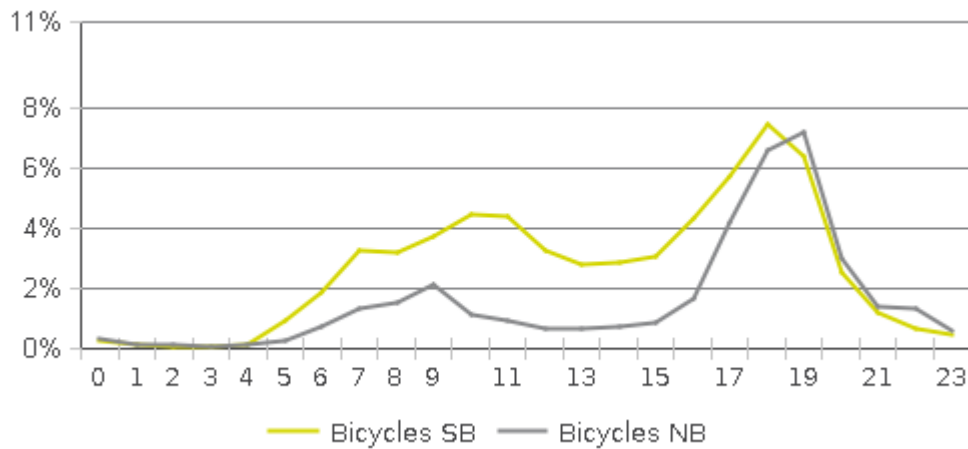

MKT Trail at 5th St (Heights)

Period Analyzed: Friday, September 01, 2017 to Saturday, September 30, 2017

	Total Traffic for the Analyzed Period	Daily Average	Busiest Day of the Week	Distribution	
				IN	OUT
Pedestrians	11,453	382	Saturday	66	34
Cyclists	20,231	674	Sunday	68	32

Daily Data

Weekly Profile

Hourly Profile during Weekdays

Hourly Profile during the Weekend

MKT Trail at 5th St (Heights) (Cyclists)

Period Analyzed: Friday, September 01, 2017 to Saturday, September 30, 2017

Daily Data

Weekly Profile

Hourly Profile during Weekdays

Hourly Profile during the Weekend