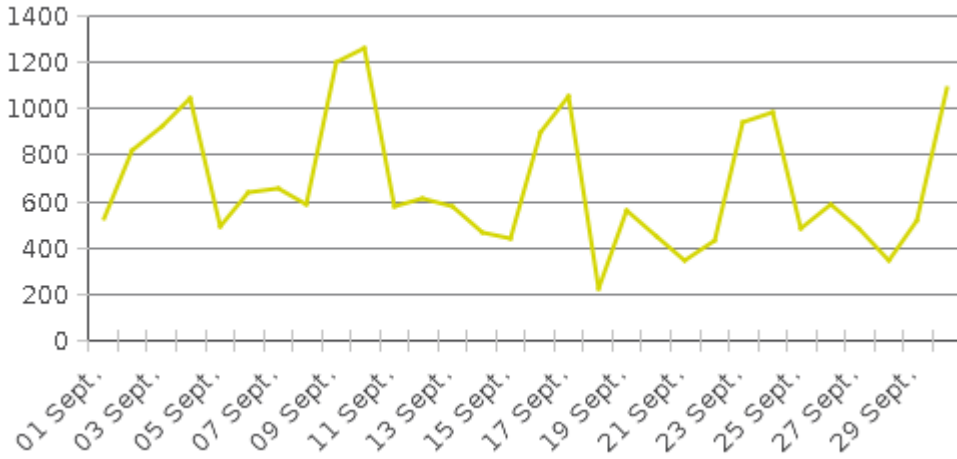

MKT Trail at 5th St (Heights)

Period Analyzed: Friday, September 01, 2017 to Saturday, September 30, 2017

	Total Traffic for the Analyzed Period	Daily Average	Busiest Day of the Week	Distribution	
				IN	OUT
Pedestrians	11,453	382	Saturday	66	34
Cyclists	20,231	674	Sunday	68	32

Daily Data

Weekly Profile

Hourly Profile during Weekdays

Hourly Profile during the Weekend

MKT Trail at 5th St (Heights) (Cyclists)

Period Analyzed: Friday, September 01, 2017 to Saturday, September 30, 2017

Daily Data

Weekly Profile

Hourly Profile during Weekdays

Hourly Profile during the Weekend