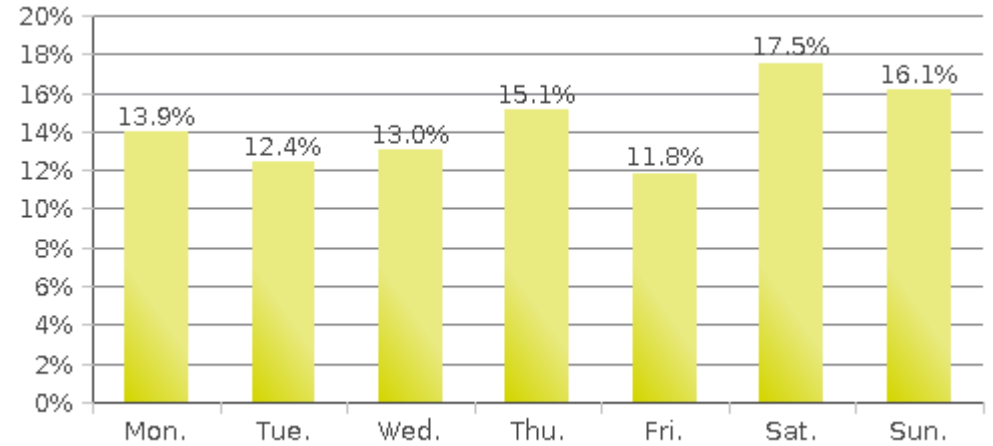

MKT Trail at 5th St (Heights)

Period Analyzed: Friday, September 01, 2017 to Saturday, September 30, 2017

	Total Traffic for the Analyzed Period	Daily Average	Busiest Day of the Week	Distribution	
				IN	OUT
Pedestrians	11,453	382	Saturday	66	34
Cyclists	20,231	674	Sunday	68	32

MKT Trail at 5th St (Heights)

Period Analyzed: Friday, September 01, 2017 to Saturday, September 30, 2017

MKT Trail at 5th St (Heights) (Pedestria...

Period Analyzed: Friday, September 01, 2017 to Saturday, September 30, 2017

Daily Data

Weekly Profile

Hourly Profile during Weekdays

Hourly Profile during the Weekend

MKT Trail at 5th St (Heights) (Cyclists)

Period Analyzed: Friday, September 01, 2017 to Saturday, September 30, 2017