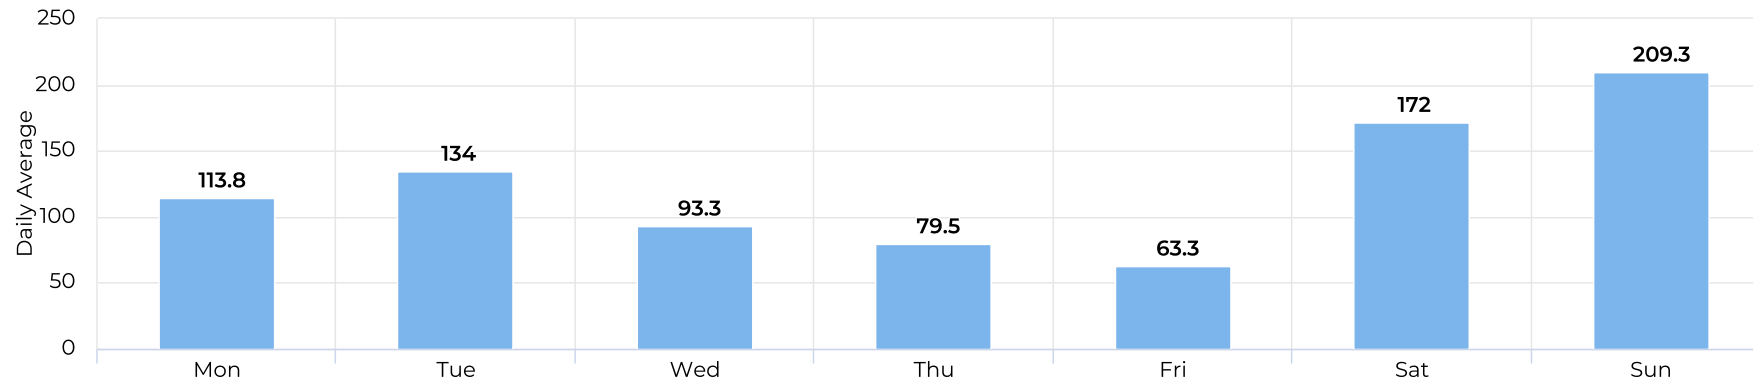

Columbia Tap at Blodgett

February 1, 2021 → February 28, 2021

Time Series

Distribution

Columbia Tap at Blodgett

February 1, 2021 → February 28, 2021

Daily Data (Pedestrian)

Pedestrian Profile (Daily)

Columbia Tap at Blodgett

February 1, 2021 → February 28, 2021

Pedestrian - Weekday Profile (Hourly)

02/01/2021 → 02/28/2021

Pedestrian - Weekend Profile (Hourly)

02/01/2021 → 02/28/2021

Columbia Tap at Blodgett

February 1, 2021 → February 28, 2021

Cyclist Total (Daily)

Cyclist Profile (Daily)

Columbia Tap at Blodgett

February 1, 2021 → February 28, 2021

Cyclist - Weekday Profile (Hourly)

02/01/2021 → 02/28/2021

Cyclist - Weekend Profile (Hourly)