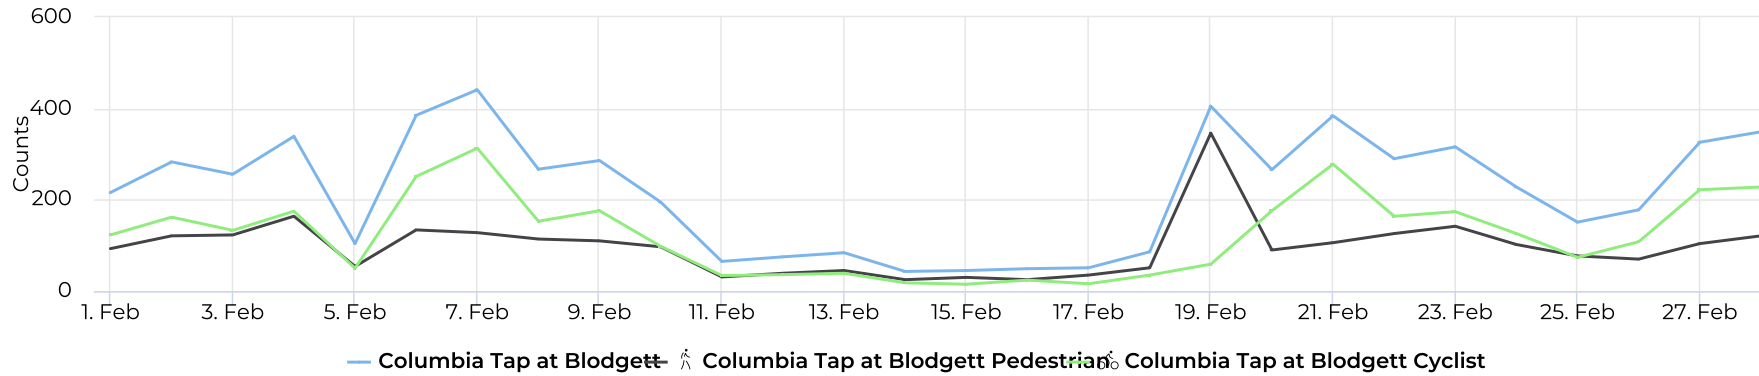

Columbia Tap Trail at Blodgett February 2021 Report

Christopher Whaley

03/01/2021

Columbia Tap at Blodgett

February 1, 2021 → February 28, 2021

Counting Sites Map

Monthly Updates:

N/A

Columbia Tap at Blodgett

February 1, 2021 → February 28, 2021

Key Figures Summary

Site	Total	Average	Peak Count	Peak Period
Columbia Tap at Blodgett	6,163	220	441	Sun Feb 7, 2021
Columbia Tap at Blodgett Cyclist	3,460	124	313	Sun Feb 7, 2021
Columbia Tap at Blodgett Pedestrian	2,703	97	346	Fri Feb 19, 2021
Blodgett at Ennis TSU Columbia Tap Cyclists Northbound	1,784	64	158	Sun Feb 7, 2021
Blodgett at Ennis TSU Columbia Tap Cyclists Southbound	1,676	60	155	Sun Feb 7, 2021
Blodgett at Ennis TSU Columbia Tap Pedestrians Northbound	1,503	54	303	Fri Feb 19, 2021
Blodgett at Ennis TSU Columbia Tap Pedestrians Southbound	1,200	43	84	Thu Feb 4, 2021

Columbia Tap at Blodgett

February 1, 2021 → February 28, 2021

Time Series

Distribution

Columbia Tap at Blodgett

February 1, 2021 → February 28, 2021

Daily Data (Pedestrian)

Pedestrian Profile (Daily)

Columbia Tap at Blodgett

February 1, 2021 → February 28, 2021

Pedestrian - Weekday Profile (Hourly)

02/01/2021 → 02/28/2021

Pedestrian - Weekend Profile (Hourly)

02/01/2021 → 02/28/2021

Columbia Tap at Blodgett