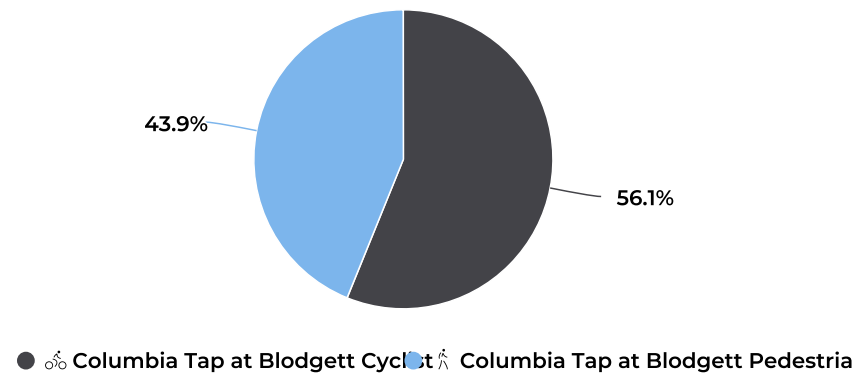

Columbia Tap at Blodgett

February 1, 2021 → February 28, 2021

Key Figures Summary

Site	Total	Average	Peak Count	Peak Period
Columbia Tap at Blodgett	6,163	220	441	Sun Feb 7, 2021
Columbia Tap at Blodgett Cyclist	3,460	124	313	Sun Feb 7, 2021
Columbia Tap at Blodgett Pedestrian	2,703	97	346	Fri Feb 19, 2021
Blodgett at Ennis TSU Columbia Tap Cyclists Northbound	1,784	64	158	Sun Feb 7, 2021
Blodgett at Ennis TSU Columbia Tap Cyclists Southbound	1,676	60	155	Sun Feb 7, 2021
Blodgett at Ennis TSU Columbia Tap Pedestrians Northbound	1,503	54	303	Fri Feb 19, 2021
Blodgett at Ennis TSU Columbia Tap Pedestrians Southbound	1,200	43	84	Thu Feb 4, 2021

Columbia Tap at Blodgett

February 1, 2021 → February 28, 2021

Time Series

Distribution

Columbia Tap at Blodgett

February 1, 2021 → February 28, 2021

Daily Data (Pedestrian)

Pedestrian Profile (Daily)

Columbia Tap at Blodgett

February 1, 2021 → February 28, 2021

Pedestrian - Weekday Profile (Hourly)

02/01/2021 → 02/28/2021

Pedestrian - Weekend Profile (Hourly)

02/01/2021 → 02/28/2021

Columbia Tap at Blodgett

February 1, 2021 → February 28, 2021

Cyclist Total (Daily)

Cyclist Profile (Daily)

Columbia Tap at Blodgett

February 1, 2021 → February 28, 2021

Cyclist - Weekday Profile (Hourly)

02/01/2021 → 02/28/2021

Cyclist - Weekend Profile (Hourly)