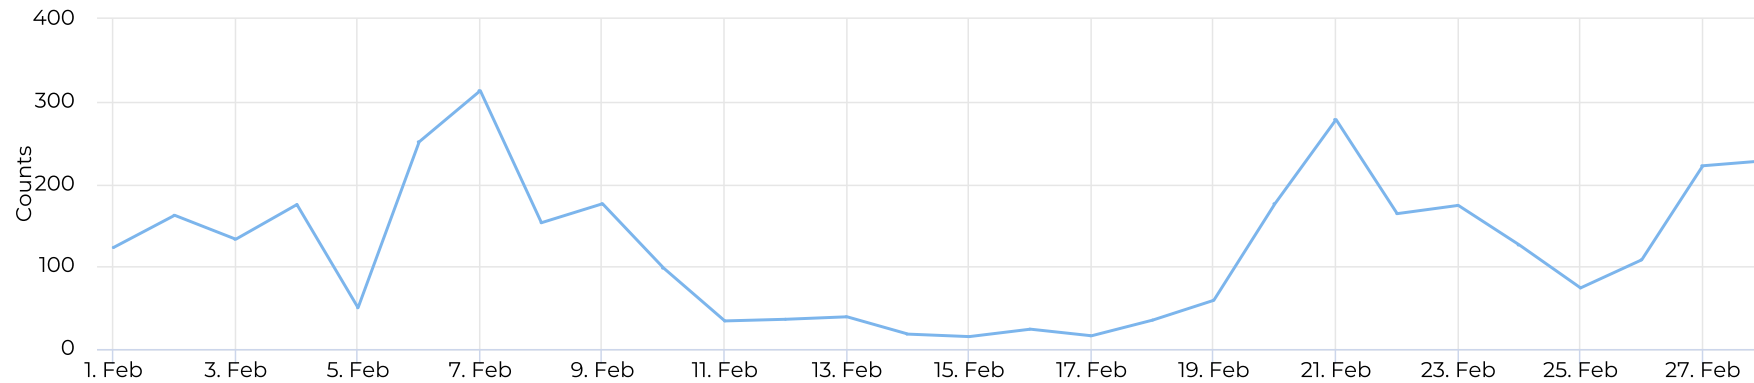

Columbia Tap at Blodgett

February 1, 2021 → February 28, 2021

Time Series

Distribution

Columbia Tap at Blodgett

February 1, 2021 → February 28, 2021

Daily Data (Pedestrian)

Pedestrian Profile (Daily)

Columbia Tap at Blodgett

February 1, 2021 → February 28, 2021

Pedestrian - Weekday Profile (Hourly)

02/01/2021 → 02/28/2021

Pedestrian - Weekend Profile (Hourly)

02/01/2021 → 02/28/2021

Columbia Tap at Blodgett

February 1, 2021 → February 28, 2021

Cyclist Total (Daily)

Cyclist Profile (Daily)

Columbia Tap at Blodgett

February 1, 2021 → February 28, 2021

Cyclist - Weekday Profile (Hourly)

02/01/2021 → 02/28/2021

Cyclist - Weekend Profile (Hourly)