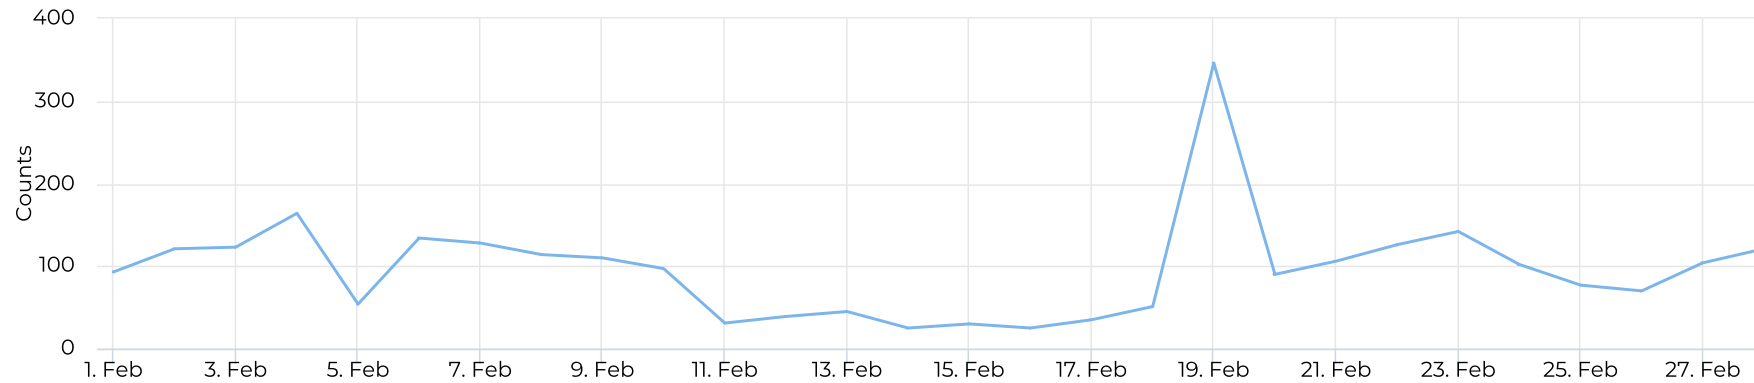

Columbia Tap at Blodgett

February 1, 2021 → February 28, 2021

Key Figures Summary

Site	Total	Average	Peak Count	Peak Period
Columbia Tap at Blodgett	6,163	220	441	Sun Feb 7, 2021
Columbia Tap at Blodgett Cyclist	3,460	124	313	Sun Feb 7, 2021
Columbia Tap at Blodgett Pedestrian	2,703	97	346	Fri Feb 19, 2021
Blodgett at Ennis TSU Columbia Tap Cyclists Northbound	1,784	64	158	Sun Feb 7, 2021
Blodgett at Ennis TSU Columbia Tap Cyclists Southbound	1,676	60	155	Sun Feb 7, 2021
Blodgett at Ennis TSU Columbia Tap Pedestrians Northbound	1,503	54	303	Fri Feb 19, 2021
Blodgett at Ennis TSU Columbia Tap Pedestrians Southbound	1,200	43	84	Thu Feb 4, 2021

Columbia Tap at Blodgett

February 1, 2021 → February 28, 2021

Time Series

Distribution

Columbia Tap at Blodgett

February 1, 2021 → February 28, 2021

Daily Data (Pedestrian)

Pedestrian Profile (Daily)

Columbia Tap at Blodgett

February 1, 2021 → February 28, 2021

Pedestrian - Weekday Profile (Hourly)

02/01/2021 → 02/28/2021

Pedestrian - Weekend Profile (Hourly)

02/01/2021 → 02/28/2021

Columbia Tap at Blodgett

February 1, 2021 → February 28, 2021

Cyclist Total (Daily)

Cyclist Profile (Daily)

Columbia Tap at Blodgett

February 1, 2021 → February 28, 2021

Cyclist - Weekday Profile (Hourly)

02/01/2021 → 02/28/2021

Cyclist - Weekend Profile (Hourly)