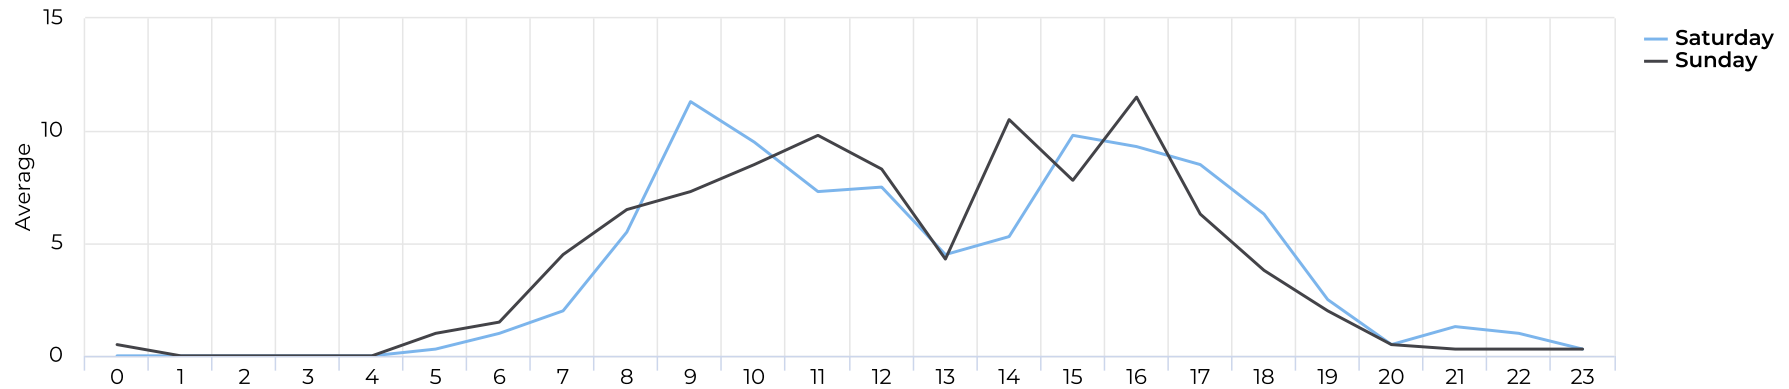

Columbia Tap at Blodgett

February 1, 2021 → February 28, 2021

Time Series

Distribution

Columbia Tap at Blodgett

February 1, 2021 → February 28, 2021

Daily Data (Pedestrian)

Pedestrian Profile (Daily)

Columbia Tap at Blodgett

February 1, 2021 → February 28, 2021

Pedestrian - Weekday Profile (Hourly)

02/01/2021 → 02/28/2021

Pedestrian - Weekend Profile (Hourly)

02/01/2021 → 02/28/2021

Columbia Tap at Blodgett

February 1, 2021 → February 28, 2021

Cyclist Total (Daily)

Cyclist Profile (Daily)

Columbia Tap at Blodgett

February 1, 2021 → February 28, 2021

Cyclist - Weekday Profile (Hourly)

02/01/2021 → 02/28/2021

Cyclist - Weekend Profile (Hourly)