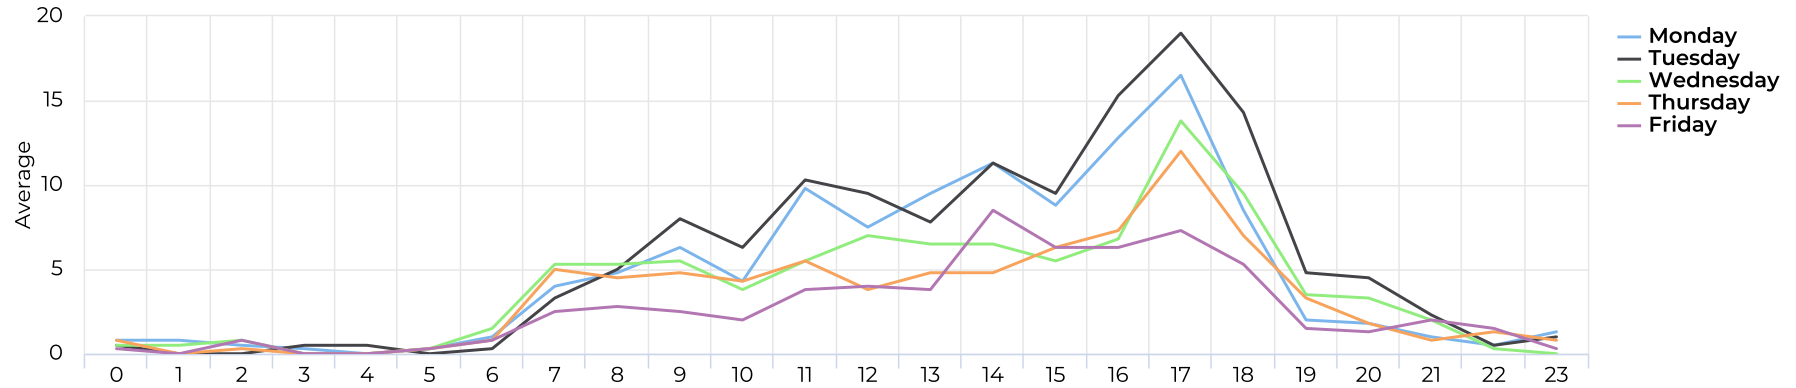

Columbia Tap at Blodgett

February 1, 2021 → February 28, 2021

Time Series

Distribution

Columbia Tap at Blodgett

February 1, 2021 → February 28, 2021

Daily Data (Pedestrian)

Pedestrian Profile (Daily)

Columbia Tap at Blodgett

February 1, 2021 → February 28, 2021

Pedestrian - Weekday Profile (Hourly)

02/01/2021 → 02/28/2021

Pedestrian - Weekend Profile (Hourly)

02/01/2021 → 02/28/2021

Columbia Tap at Blodgett

February 1, 2021 → February 28, 2021

Cyclist Total (Daily)

Cyclist Profile (Daily)

Columbia Tap at Blodgett

February 1, 2021 → February 28, 2021

Cyclist - Weekday Profile (Hourly)

02/01/2021 → 02/28/2021

Cyclist - Weekend Profile (Hourly)

02/01/2021 → 02/28/2021