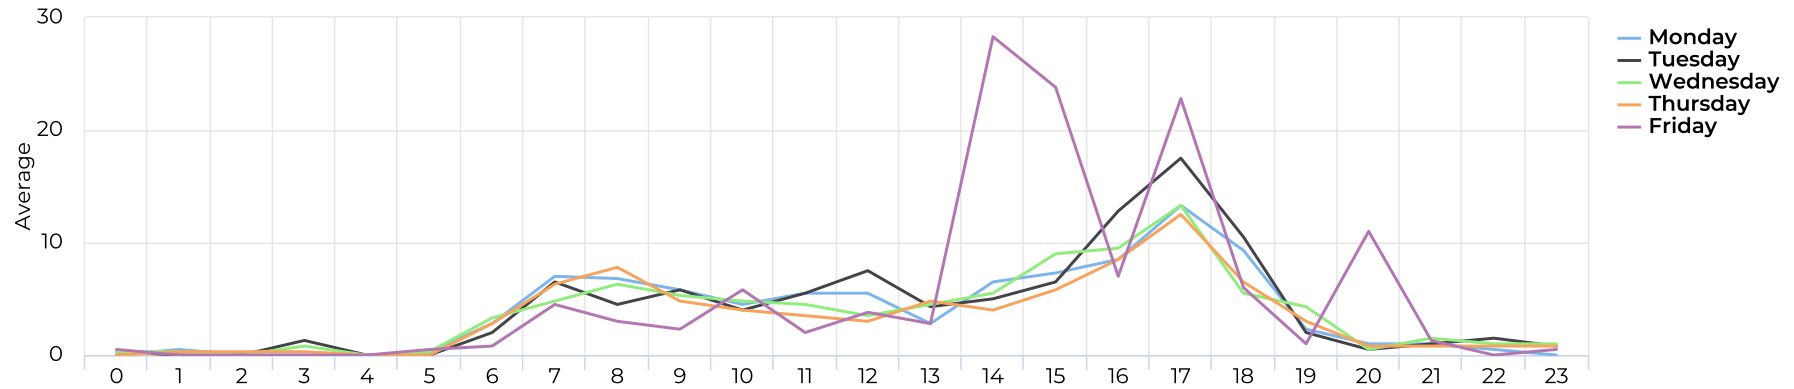

Columbia Tap at Blodgett

February 1, 2021 → February 28, 2021

Key Figures Summary

Site	Total	Average	Peak Count	Peak Period
Columbia Tap at Blodgett	6,163	220	441	Sun Feb 7, 2021
Columbia Tap at Blodgett Cyclist	3,460	124	313	Sun Feb 7, 2021
Columbia Tap at Blodgett Pedestrian	2,703	97	346	Fri Feb 19, 2021
Blodgett at Ennis TSU Columbia Tap Cyclists Northbound	1,784	64	158	Sun Feb 7, 2021
Blodgett at Ennis TSU Columbia Tap Cyclists Southbound	1,676	60	155	Sun Feb 7, 2021
Blodgett at Ennis TSU Columbia Tap Pedestrians Northbound	1,503	54	303	Fri Feb 19, 2021
Blodgett at Ennis TSU Columbia Tap Pedestrians Southbound	1,200	43	84	Thu Feb 4, 2021

Columbia Tap at Blodgett

February 1, 2021 → February 28, 2021

Time Series

Distribution

Columbia Tap at Blodgett

February 1, 2021 → February 28, 2021

Daily Data (Pedestrian)

Pedestrian Profile (Daily)

Columbia Tap at Blodgett

February 1, 2021 → February 28, 2021

Pedestrian - Weekday Profile (Hourly)

02/01/2021 → 02/28/2021

Pedestrian - Weekend Profile (Hourly)

02/01/2021 → 02/28/2021

Columbia Tap at Blodgett

February 1, 2021 → February 28, 2021

Cyclist Total (Daily)

Cyclist Profile (Daily)

Columbia Tap at Blodgett

February 1, 2021 → February 28, 2021

Cyclist - Weekday Profile (Hourly)

02/01/2021 → 02/28/2021

Cyclist - Weekend Profile (Hourly)