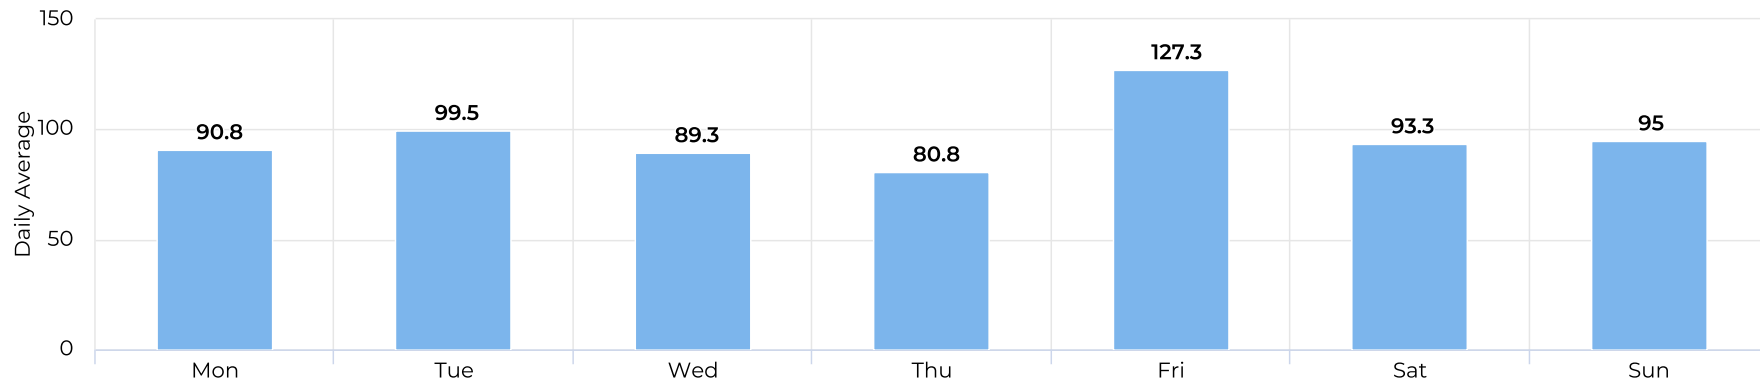

Columbia Tap at Blodgett

February 1, 2021 → February 28, 2021

Key Figures Summary

Site	Total	Average	Peak Count	Peak Period
Columbia Tap at Blodgett	6,163	220	441	Sun Feb 7, 2021
Columbia Tap at Blodgett Cyclist	3,460	124	313	Sun Feb 7, 2021
Columbia Tap at Blodgett Pedestrian	2,703	97	346	Fri Feb 19, 2021
Blodgett at Ennis TSU Columbia Tap Cyclists Northbound	1,784	64	158	Sun Feb 7, 2021
Blodgett at Ennis TSU Columbia Tap Cyclists Southbound	1,676	60	155	Sun Feb 7, 2021
Blodgett at Ennis TSU Columbia Tap Pedestrians Northbound	1,503	54	303	Fri Feb 19, 2021
Blodgett at Ennis TSU Columbia Tap Pedestrians Southbound	1,200	43	84	Thu Feb 4, 2021

Columbia Tap at Blodgett

February 1, 2021 → February 28, 2021

Time Series

Distribution

Columbia Tap at Blodgett

February 1, 2021 → February 28, 2021

Daily Data (Pedestrian)

Pedestrian Profile (Daily)

Columbia Tap at Blodgett

February 1, 2021 → February 28, 2021

Pedestrian - Weekday Profile (Hourly)

02/01/2021 → 02/28/2021

Pedestrian - Weekend Profile (Hourly)

02/01/2021 → 02/28/2021

Columbia Tap at Blodgett

February 1, 2021 → February 28, 2021

Cyclist Total (Daily)

Cyclist Profile (Daily)

Columbia Tap at Blodgett

February 1, 2021 → February 28, 2021

Cyclist - Weekday Profile (Hourly)

02/01/2021 → 02/28/2021

Cyclist - Weekend Profile (Hourly)