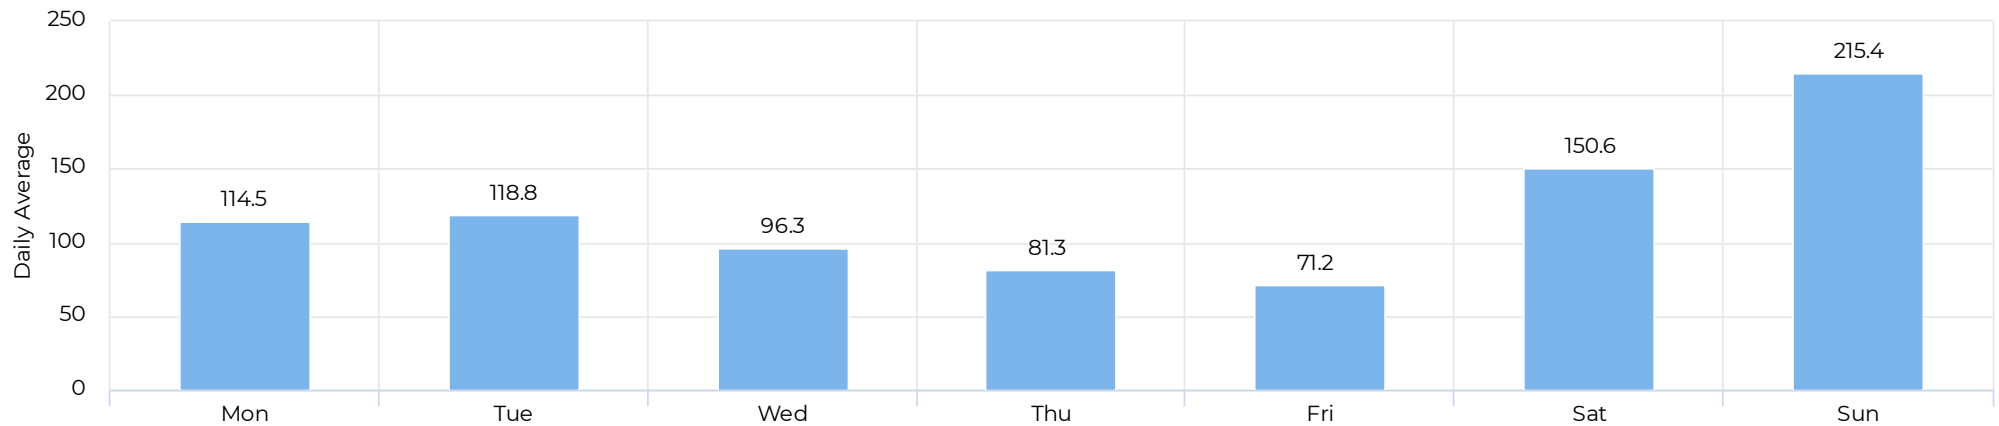

Brays at Spur 5

October 1, 2021 → October 31, 2021

Key Figures Summary

Site	Total	Average	Peak Count	Peak Period
Brays at Spur 5	3,906	126	291	Sun Oct 17, 2021
Brays at Spur 5 Cyclist	3,829	124	291	Sun Oct 17, 2021
Brays Bayou Trail at Wheeler/Spur 5 Cyclists Eastbound	2,318	75	159	Sun Oct 17, 2021
Brays Bayou Trail at Wheeler/Spur 5 Cyclists Westbound	1,511	49	132	Sun Oct 17, 2021
Brays at Spur 5 Pedestrian	77	2	12	Mon Oct 25, 2021
Brays Bayou Trail at Wheeler/Spur 5 Pedestrians Eastbound	77	2	12	Mon Oct 25, 2021
Brays Bayou Trail at Wheeler/Spur 5 Pedestrians Westbound	0	0	0	Sun Oct 31, 2021

Brays at Spur 5

October 1, 2021 → October 31, 2021

Daily traffic

Distribution

Brays at Spur 5

October 1, 2021 → October 31, 2021

Daily Data (Pedestrian)

Pedestrian Profile (Daily)

Brays at Spur 5

October 1, 2021 → October 31, 2021

Pedestrian - Weekday Profile (Hourly)

10/01/2021 → 10/31/2021

Pedestrian - Weekend Profile (Hourly)

10/01/2021 → 10/31/2021

Brays at Spur 5

October 1, 2021 → October 31, 2021

Cyclist Total (Daily)

Cyclist Profile (Daily)

Brays at Spur 5

October 1, 2021 → October 31, 2021

Cyclist - Weekday Profile (Hourly)

📅 10/01/2021 → 10/31/2021

Cyclist - Weekend Profile (Hourly)

📅 10/01/2021 → 10/31/2021