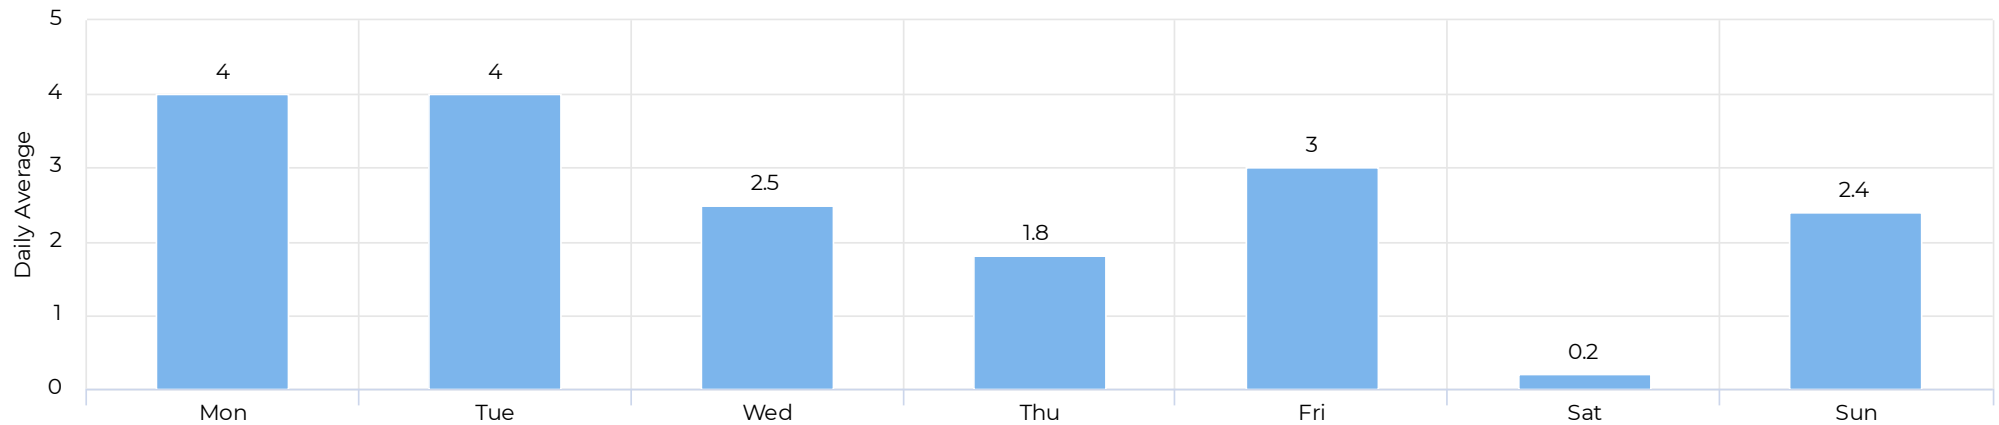

Brays at Spur 5

October 1, 2021 → October 31, 2021

Key Figures Summary

Site	Total	Average	Peak Count	Peak Period
Brays at Spur 5	3,906	126	291	Sun Oct 17, 2021
Brays at Spur 5 Cyclist	3,829	124	291	Sun Oct 17, 2021
Brays Bayou Trail at Wheeler/Spur 5 Cyclists Eastbound	2,318	75	159	Sun Oct 17, 2021
Brays Bayou Trail at Wheeler/Spur 5 Cyclists Westbound	1,511	49	132	Sun Oct 17, 2021
Brays at Spur 5 Pedestrian	77	2	12	Mon Oct 25, 2021
Brays Bayou Trail at Wheeler/Spur 5 Pedestrians Eastbound	77	2	12	Mon Oct 25, 2021
Brays Bayou Trail at Wheeler/Spur 5 Pedestrians Westbound	0	0	0	Sun Oct 31, 2021

Brays at Spur 5

October 1, 2021 → October 31, 2021

Daily traffic

Distribution

Brays at Spur 5

October 1, 2021 → October 31, 2021

Daily Data (Pedestrian)

Pedestrian Profile (Daily)

Brays at Spur 5

October 1, 2021 → October 31, 2021

Pedestrian - Weekday Profile (Hourly)

10/01/2021 → 10/31/2021

Pedestrian - Weekend Profile (Hourly)

10/01/2021 → 10/31/2021

Brays at Spur 5

October 1, 2021 → October 31, 2021