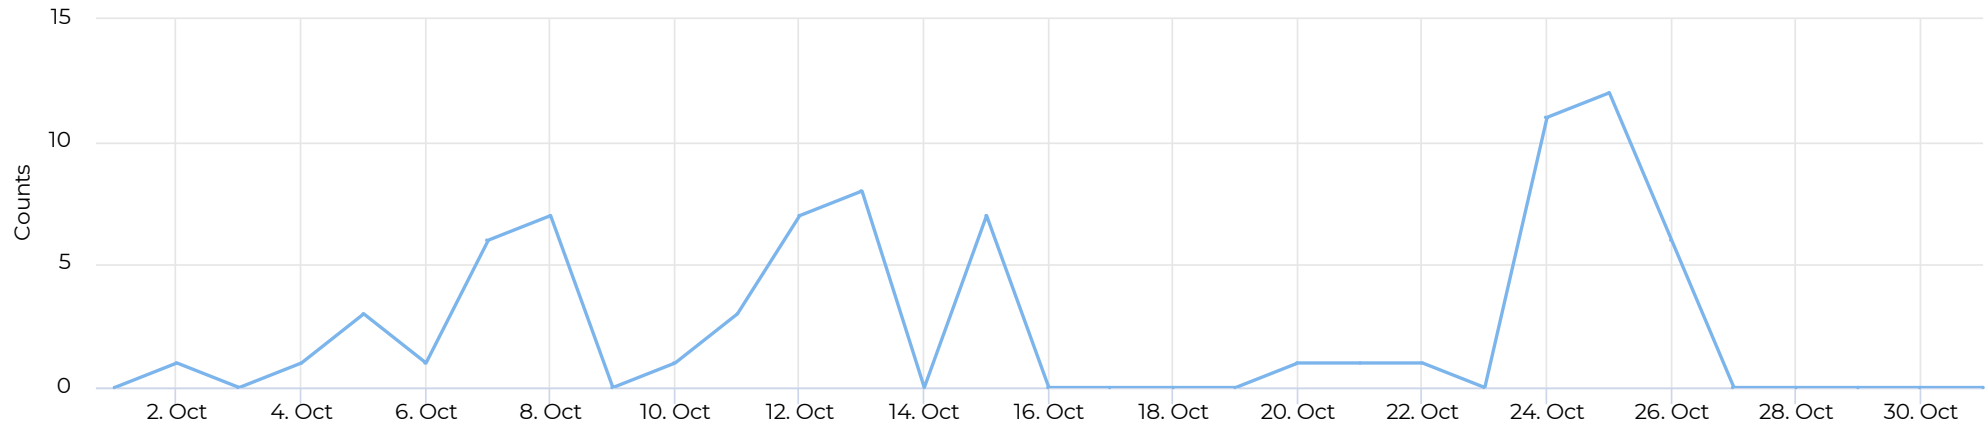

Brays at Spur 5

October 1, 2021 → October 31, 2021

Key Figures Summary

Site	Total	Average	Peak Count	Peak Period
Brays at Spur 5	3,906	126	291	Sun Oct 17, 2021
Brays at Spur 5 Cyclist	3,829	124	291	Sun Oct 17, 2021
Brays Bayou Trail at Wheeler/Spur 5 Cyclists Eastbound	2,318	75	159	Sun Oct 17, 2021
Brays Bayou Trail at Wheeler/Spur 5 Cyclists Westbound	1,511	49	132	Sun Oct 17, 2021
Brays at Spur 5 Pedestrian	77	2	12	Mon Oct 25, 2021
Brays Bayou Trail at Wheeler/Spur 5 Pedestrians Eastbound	77	2	12	Mon Oct 25, 2021
Brays Bayou Trail at Wheeler/Spur 5 Pedestrians Westbound	0	0	0	Sun Oct 31, 2021

Brays at Spur 5

October 1, 2021 → October 31, 2021

Daily traffic

Distribution

Brays at Spur 5

October 1, 2021 → October 31, 2021

Daily Data (Pedestrian)

Pedestrian Profile (Daily)

Brays at Spur 5

October 1, 2021 → October 31, 2021

Pedestrian - Weekday Profile (Hourly)

10/01/2021 → 10/31/2021

Pedestrian - Weekend Profile (Hourly)

10/01/2021 → 10/31/2021

Brays at Spur 5

October 1, 2021 → October 31, 2021