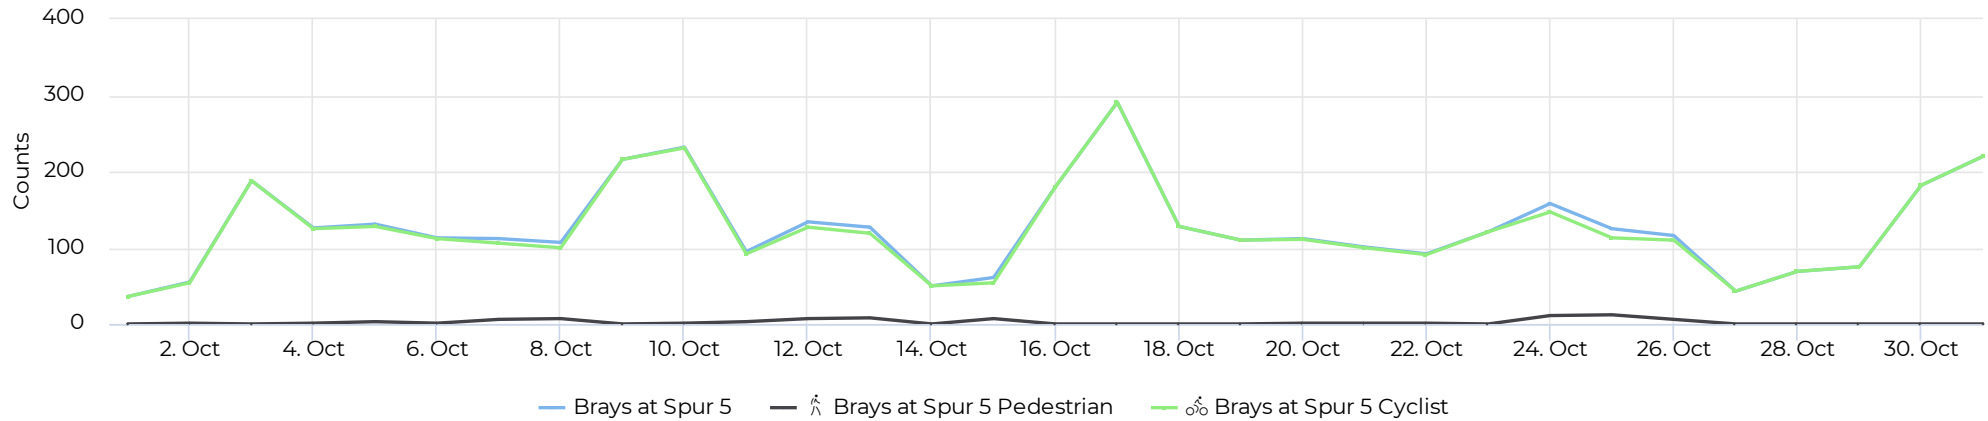

Brays Bayou Trail at Wheeler/Spur 5 October 2021 Report

Christopher Whaley, christopher.whaley@h-gac.com
11/1/2021

Brays at Spur 5

October 1, 2021 → October 31, 2021

Counting Sites Map

Monthly Updates:

A fix for the overcounting error was implemented on July 12th. We are continuing to monitor the counts at this location and will update these reports with any future developments.

Brays at Spur 5

October 1, 2021 → October 31, 2021

Key Figures Summary

Site	Total	Average	Peak Count	Peak Period
Brays at Spur 5	3,906	126	291	Sun Oct 17, 2021
Brays at Spur 5 Cyclist	3,829	124	291	Sun Oct 17, 2021
Brays Bayou Trail at Wheeler/Spur 5 Cyclists Eastbound	2,318	75	159	Sun Oct 17, 2021
Brays Bayou Trail at Wheeler/Spur 5 Cyclists Westbound	1,511	49	132	Sun Oct 17, 2021
Brays at Spur 5 Pedestrian	77	2	12	Mon Oct 25, 2021
Brays Bayou Trail at Wheeler/Spur 5 Pedestrians Eastbound	77	2	12	Mon Oct 25, 2021
Brays Bayou Trail at Wheeler/Spur 5 Pedestrians Westbound	0	0	0	Sun Oct 31, 2021

Brays at Spur 5

October 1, 2021 → October 31, 2021

Daily traffic

Distribution

Brays at Spur 5

October 1, 2021 → October 31, 2021

Daily Data (Pedestrian)

Pedestrian Profile (Daily)