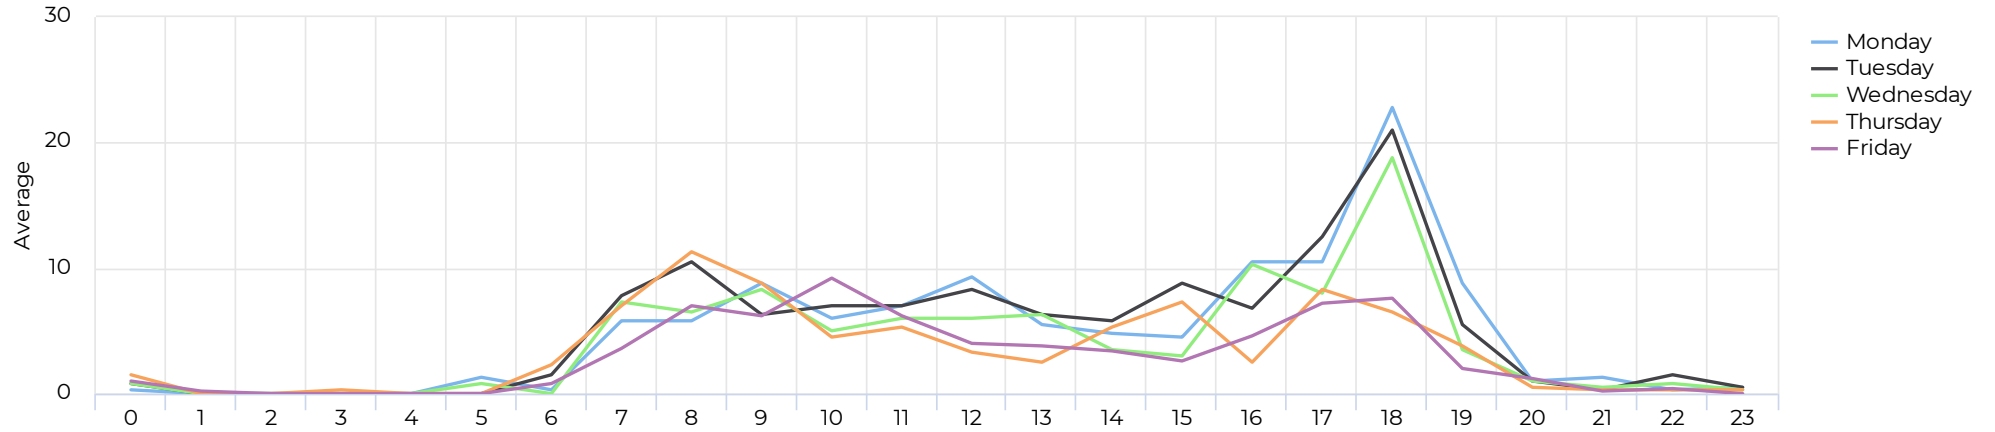

Brays at Spur 5

October 1, 2021 → October 31, 2021

Pedestrian - Weekday Profile (Hourly)

10/01/2021 → 10/31/2021

Pedestrian - Weekend Profile (Hourly)

10/01/2021 → 10/31/2021

Brays at Spur 5

October 1, 2021 → October 31, 2021

Cyclist Total (Daily)

Cyclist Profile (Daily)

Brays at Spur 5

October 1, 2021 → October 31, 2021

Cyclist - Weekday Profile (Hourly)

📅 10/01/2021 → 10/31/2021

Cyclist - Weekend Profile (Hourly)

📅 10/01/2021 → 10/31/2021