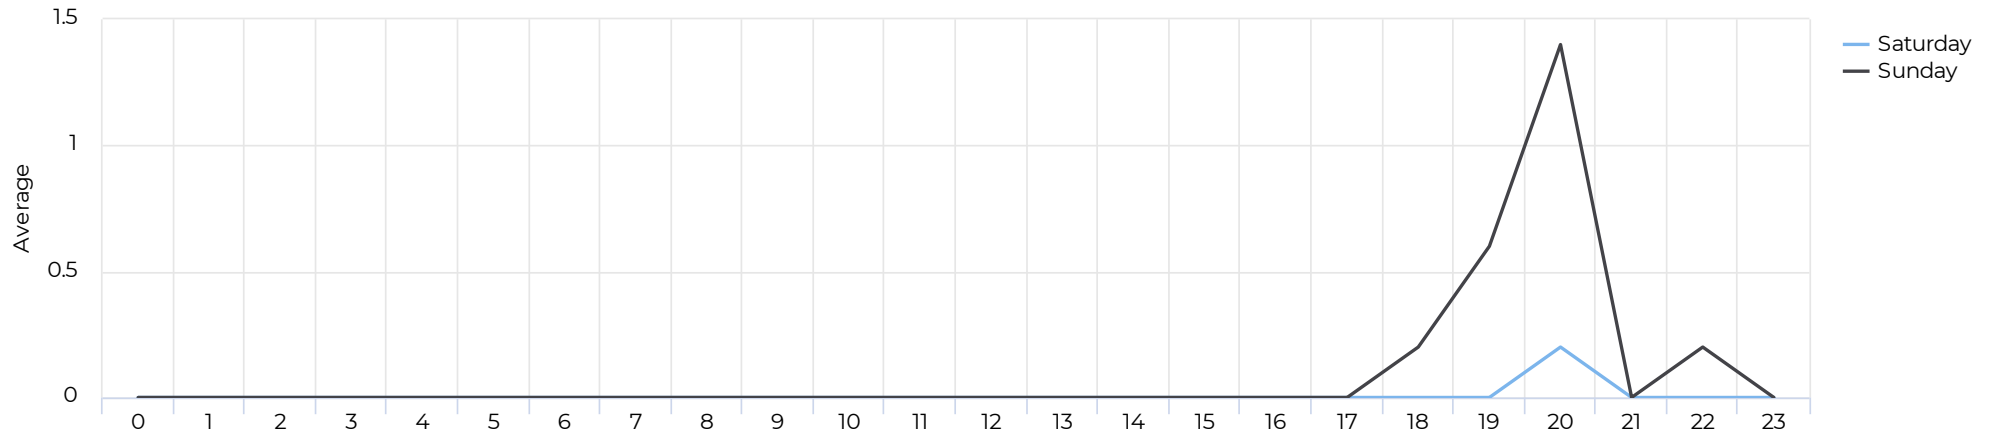

Brays at Spur 5

October 1, 2021 → October 31, 2021

Daily traffic

Distribution

Brays at Spur 5

October 1, 2021 → October 31, 2021

Daily Data (Pedestrian)

Pedestrian Profile (Daily)

Brays at Spur 5

October 1, 2021 → October 31, 2021

Pedestrian - Weekday Profile (Hourly)

10/01/2021 → 10/31/2021

Pedestrian - Weekend Profile (Hourly)

10/01/2021 → 10/31/2021

Brays at Spur 5

October 1, 2021 → October 31, 2021

Cyclist Total (Daily)

Cyclist Profile (Daily)

Brays at Spur 5

October 1, 2021 → October 31, 2021

Cyclist - Weekday Profile (Hourly)

📅 10/01/2021 → 10/31/2021

Cyclist - Weekend Profile (Hourly)

📅 10/01/2021 → 10/31/2021