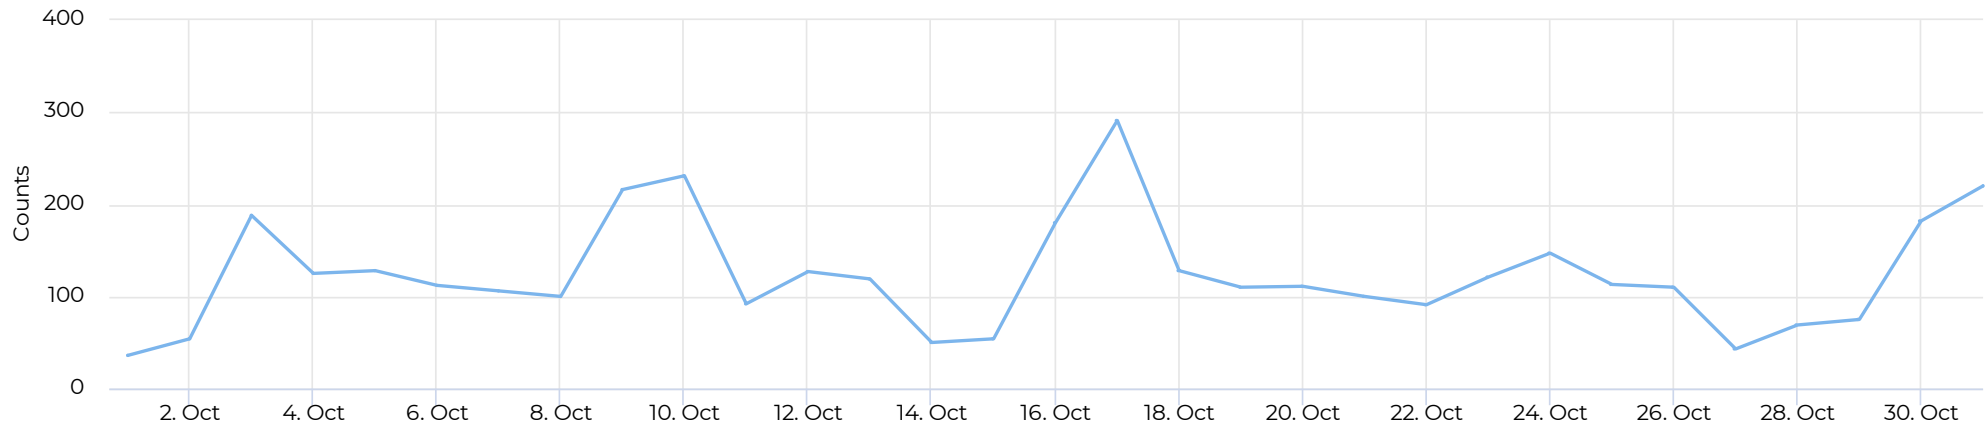

Brays at Spur 5

October 1, 2021 → October 31, 2021

Key Figures Summary

Site	Total	Average	Peak Count	Peak Period
Brays at Spur 5	3,906	126	291	Sun Oct 17, 2021
Brays at Spur 5 Cyclist	3,829	124	291	Sun Oct 17, 2021
Brays Bayou Trail at Wheeler/Spur 5 Cyclists Eastbound	2,318	75	159	Sun Oct 17, 2021
Brays Bayou Trail at Wheeler/Spur 5 Cyclists Westbound	1,511	49	132	Sun Oct 17, 2021
Brays at Spur 5 Pedestrian	77	2	12	Mon Oct 25, 2021
Brays Bayou Trail at Wheeler/Spur 5 Pedestrians Eastbound	77	2	12	Mon Oct 25, 2021
Brays Bayou Trail at Wheeler/Spur 5 Pedestrians Westbound	0	0	0	Sun Oct 31, 2021

Brays at Spur 5

October 1, 2021 → October 31, 2021

Daily traffic

Distribution

Brays at Spur 5

October 1, 2021 → October 31, 2021

Daily Data (Pedestrian)

Pedestrian Profile (Daily)

Brays at Spur 5

October 1, 2021 → October 31, 2021

Pedestrian - Weekday Profile (Hourly)

10/01/2021 → 10/31/2021

Pedestrian - Weekend Profile (Hourly)

10/01/2021 → 10/31/2021

Brays at Spur 5

October 1, 2021 → October 31, 2021

Cyclist Total (Daily)

Cyclist Profile (Daily)

Brays at Spur 5

October 1, 2021 → October 31, 2021

Cyclist - Weekday Profile (Hourly)

📅 10/01/2021 → 10/31/2021

Cyclist - Weekend Profile (Hourly)

📅 10/01/2021 → 10/31/2021