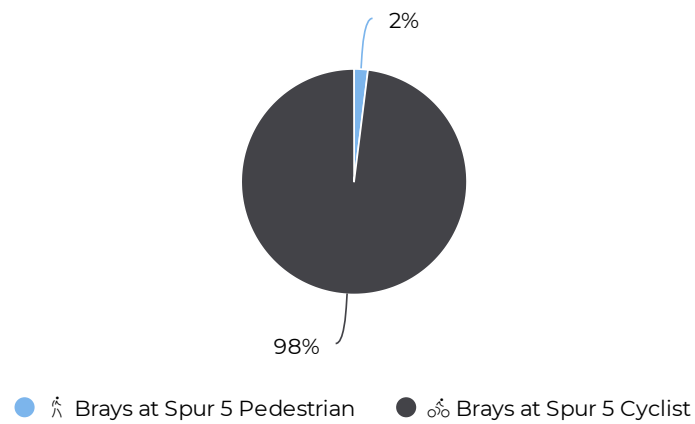

Brays at Spur 5

October 1, 2021 → October 31, 2021

Key Figures Summary

Site	Total	Average	Peak Count	Peak Period
Brays at Spur 5	3,906	126	291	Sun Oct 17, 2021
Brays at Spur 5 Cyclist	3,829	124	291	Sun Oct 17, 2021
Brays Bayou Trail at Wheeler/Spur 5 Cyclists Eastbound	2,318	75	159	Sun Oct 17, 2021
Brays Bayou Trail at Wheeler/Spur 5 Cyclists Westbound	1,511	49	132	Sun Oct 17, 2021
Brays at Spur 5 Pedestrian	77	2	12	Mon Oct 25, 2021
Brays Bayou Trail at Wheeler/Spur 5 Pedestrians Eastbound	77	2	12	Mon Oct 25, 2021
Brays Bayou Trail at Wheeler/Spur 5 Pedestrians Westbound	0	0	0	Sun Oct 31, 2021

Brays at Spur 5

October 1, 2021 → October 31, 2021

Daily traffic

Distribution

Brays at Spur 5

October 1, 2021 → October 31, 2021

Daily Data (Pedestrian)

Pedestrian Profile (Daily)