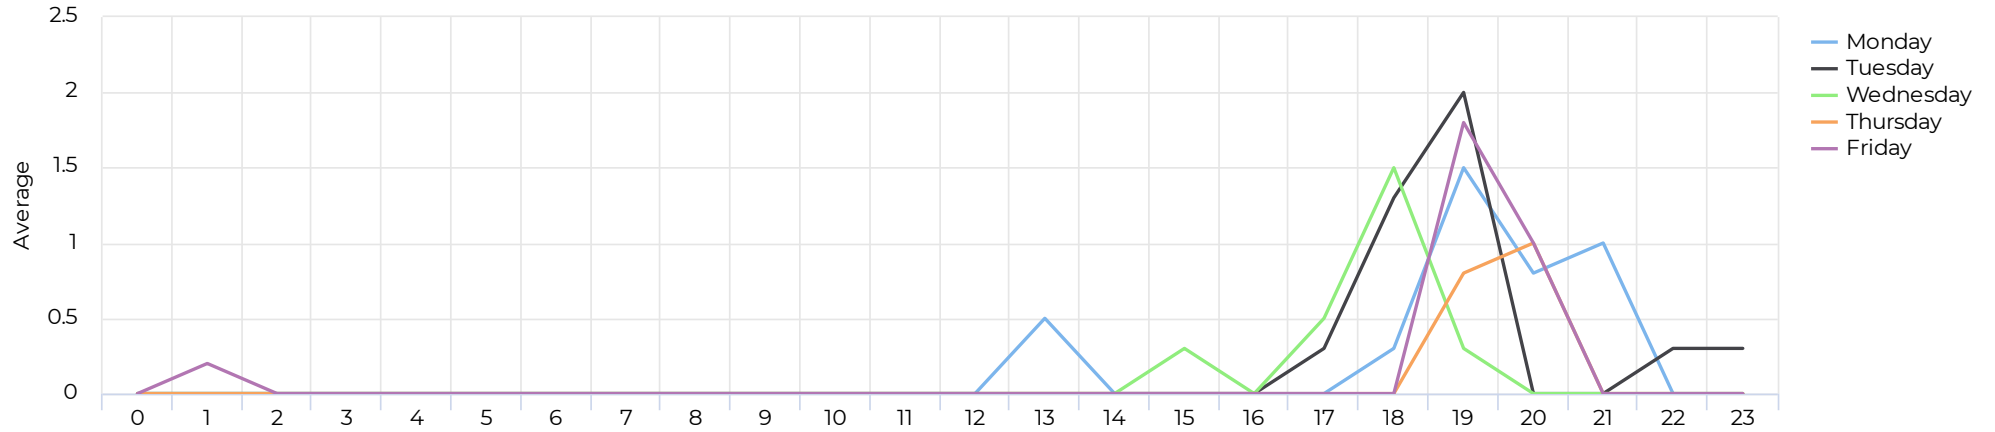

Brays at Spur 5

October 1, 2021 → October 31, 2021

Key Figures Summary

Site	Total	Average	Peak Count	Peak Period
Brays at Spur 5	3,906	126	291	Sun Oct 17, 2021
Brays at Spur 5 Cyclist	3,829	124	291	Sun Oct 17, 2021
Brays Bayou Trail at Wheeler/Spur 5 Cyclists Eastbound	2,318	75	159	Sun Oct 17, 2021
Brays Bayou Trail at Wheeler/Spur 5 Cyclists Westbound	1,511	49	132	Sun Oct 17, 2021
Brays at Spur 5 Pedestrian	77	2	12	Mon Oct 25, 2021
Brays Bayou Trail at Wheeler/Spur 5 Pedestrians Eastbound	77	2	12	Mon Oct 25, 2021
Brays Bayou Trail at Wheeler/Spur 5 Pedestrians Westbound	0	0	0	Sun Oct 31, 2021

Brays at Spur 5

October 1, 2021 → October 31, 2021

Daily traffic

Distribution

Brays at Spur 5

October 1, 2021 → October 31, 2021

Daily Data (Pedestrian)

Pedestrian Profile (Daily)

Brays at Spur 5

October 1, 2021 → October 31, 2021

Pedestrian - Weekday Profile (Hourly)

10/01/2021 → 10/31/2021

Pedestrian - Weekend Profile (Hourly)

10/01/2021 → 10/31/2021

Brays at Spur 5

October 1, 2021 → October 31, 2021