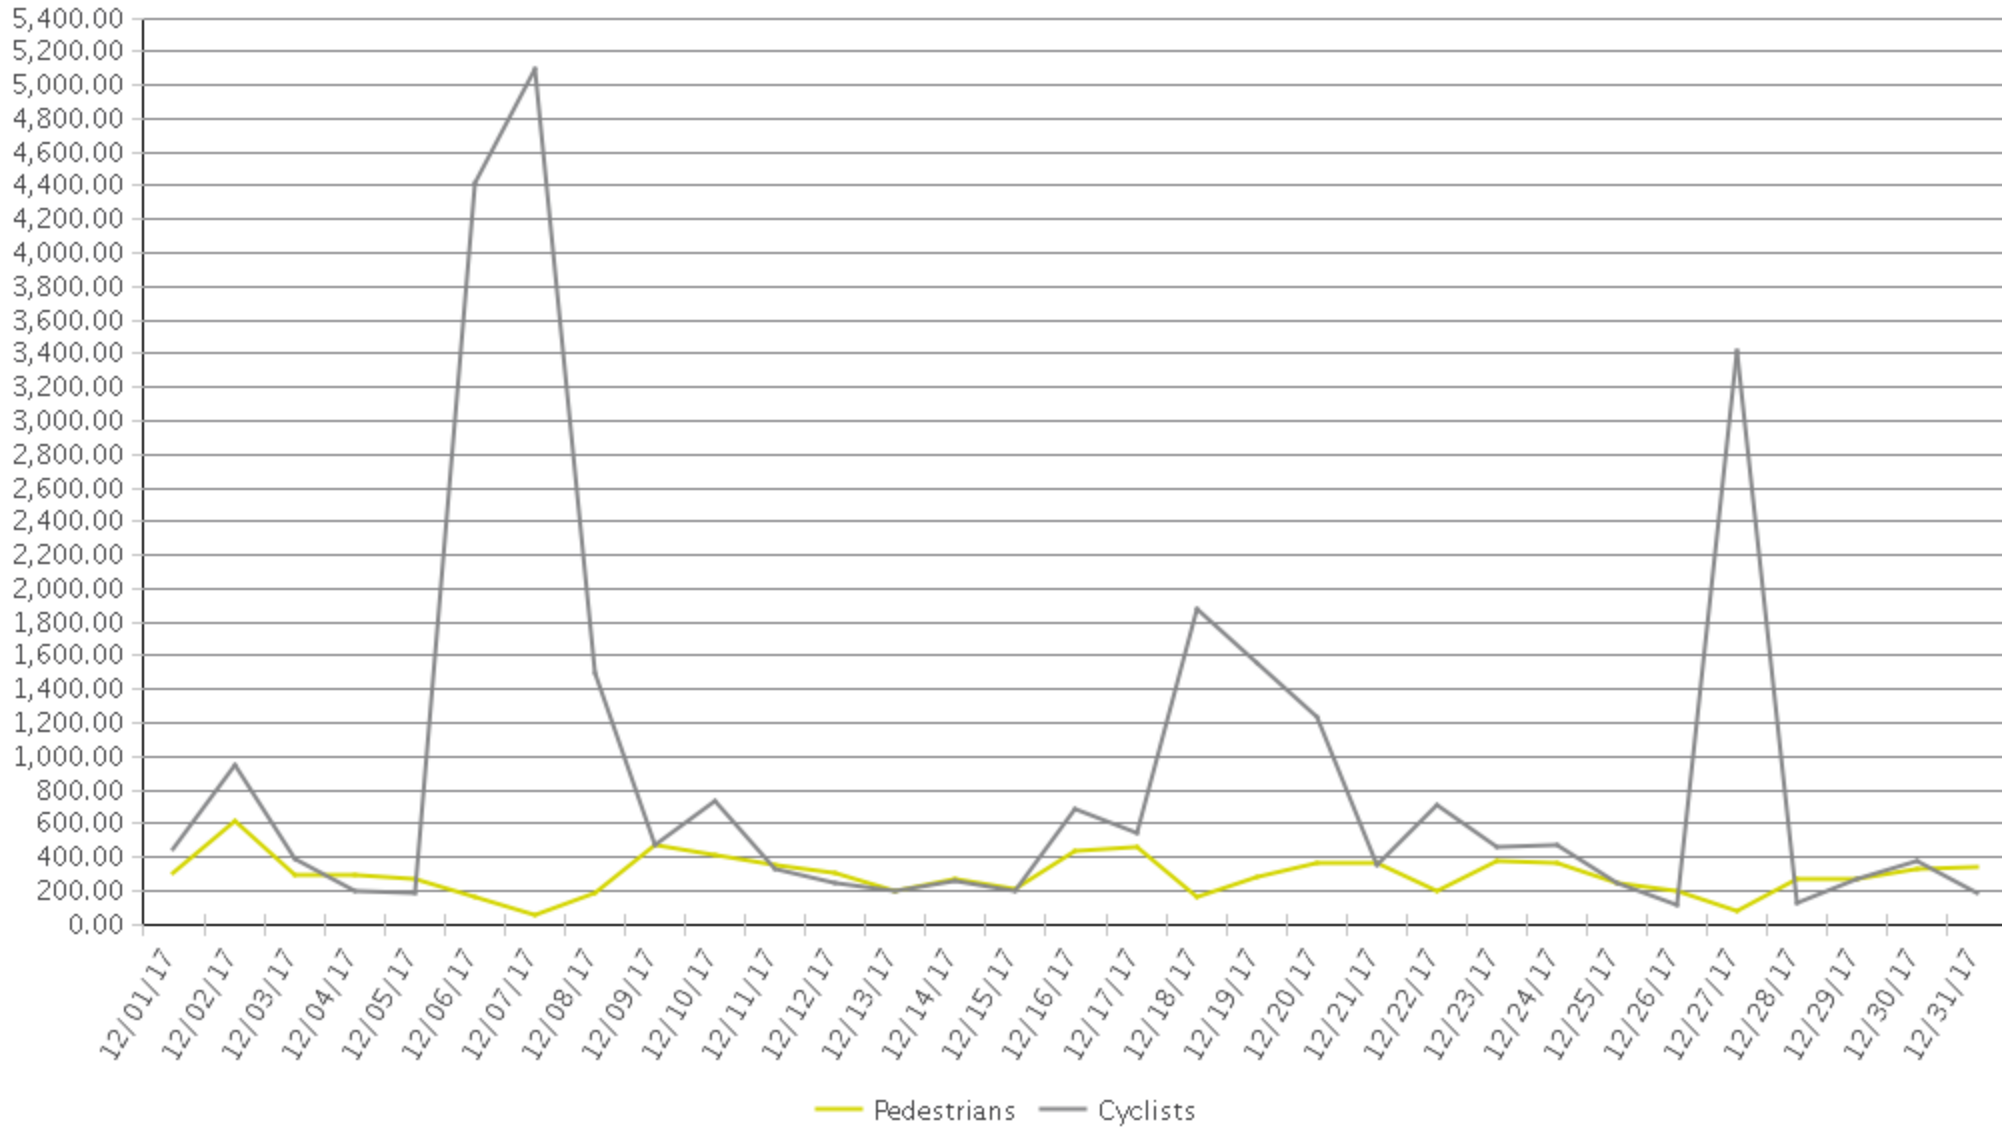

MKT Trail at 5th St (Heights)

Period Analyzed: Friday, December 01, 2017 to Sunday, December 31, 2017

The resource of this report item is not reachable.

	Total Traffic for the Analyzed Period	Daily Average	Busiest Day of the Week	Distribution	
				IN	OUT
Pedestrians	9,177	296	Saturday	54	46
Cyclists	28,295	913	Wednesday	52	48

MKT Trail at 5th St (Heights)

Period Analyzed: Friday, December 01, 2017 to Sunday, December 31, 2017

MKT Trail at 5th St (Heights) (Pedestria...

Period Analyzed: Friday, December 01, 2017 to Sunday, December 31, 2017

Daily Data

Weekly Profile

Hourly Profile during Weekdays

Hourly Profile during the Weekend

MKT Trail at 5th St (Heights) (Cyclists)

Period Analyzed: Friday, December 01, 2017 to Sunday, December 31, 2017

Daily Data

Weekly Profile

Hourly Profile during Weekdays

Hourly Profile during the Weekend