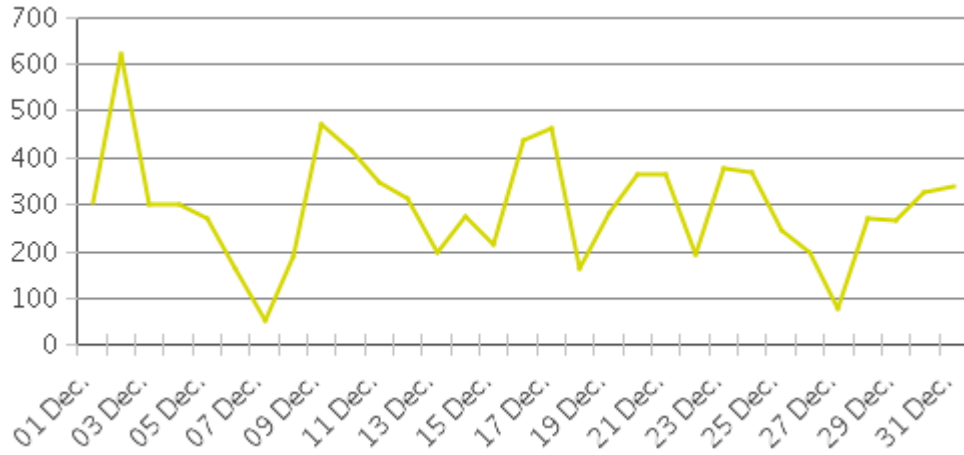

MKT Trail at 5th St (Heights)

Period Analyzed: Friday, December 01, 2017 to Sunday, December 31, 2017

The resource of this report item is not reachable.

	Total Traffic for the Analyzed Period	Daily Average	Busiest Day of the Week	Distribution	
				IN	OUT
Pedestrians	9,177	296	Saturday	54	46
Cyclists	28,295	913	Wednesday	52	48

MKT Trail at 5th St (Heights)

Period Analyzed: Friday, December 01, 2017 to Sunday, December 31, 2017

MKT Trail at 5th St (Heights) (Pedestria...

Period Analyzed: Friday, December 01, 2017 to Sunday, December 31, 2017

Daily Data

Weekly Profile

Hourly Profile during Weekdays

Hourly Profile during the Weekend

MKT Trail at 5th St (Heights) (Cyclists)

Period Analyzed: Friday, December 01, 2017 to Sunday, December 31, 2017

Daily Data

Weekly Profile

Hourly Profile during Weekdays

Hourly Profile during the Weekend