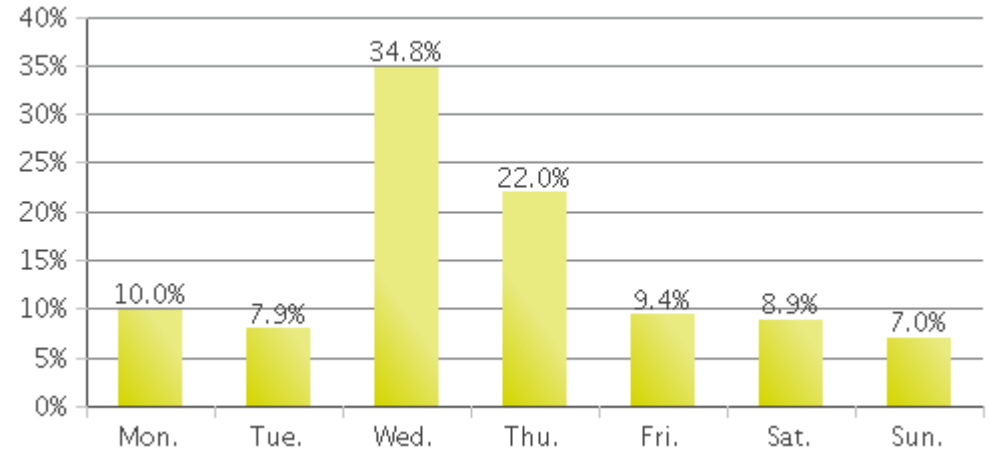

Daily Data

Weekly Profile

Hourly Profile during Weekdays

Hourly Profile during the Weekend

MKT Trail at 5th St (Heights) (Cyclists)

Period Analyzed: Friday, December 01, 2017 to Sunday, December 31, 2017

Daily Data

Weekly Profile

Hourly Profile during Weekdays

Hourly Profile during the Weekend