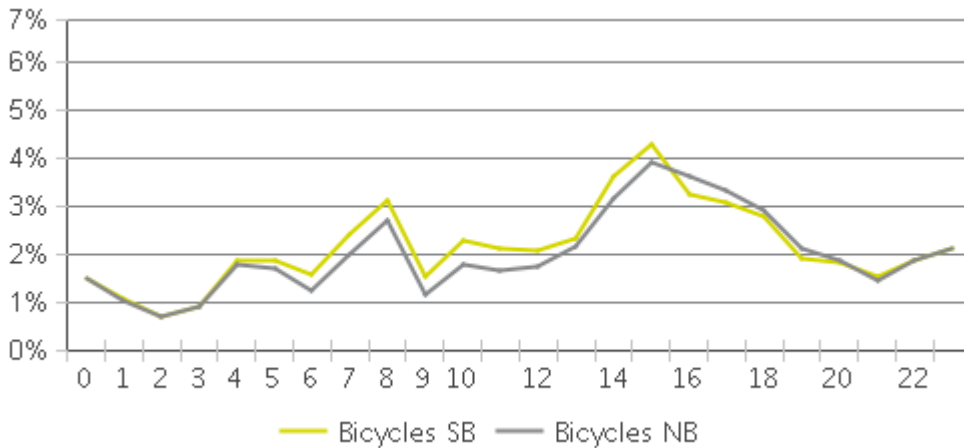

MKT Trail at 5th St (Heights)

Period Analyzed: Friday, December 01, 2017 to Sunday, December 31, 2017

The resource of this report item is not reachable.

	Total Traffic for the Analyzed Period	Daily Average	Busiest Day of the Week	Distribution	
				IN	OUT
Pedestrians	9,177	296	Saturday	54	46
Cyclists	28,295	913	Wednesday	52	48

MKT Trail at 5th St (Heights)

Period Analyzed: Friday, December 01, 2017 to Sunday, December 31, 2017

MKT Trail at 5th St (Heights) (Pedestria...

Period Analyzed: Friday, December 01, 2017 to Sunday, December 31, 2017

Daily Data

Weekly Profile

Hourly Profile during Weekdays

Hourly Profile during the Weekend

MKT Trail at 5th St (Heights) (Cyclists)

Period Analyzed: Friday, December 01, 2017 to Sunday, December 31, 2017

Daily Data

Weekly Profile

Hourly Profile during Weekdays

Hourly Profile during the Weekend