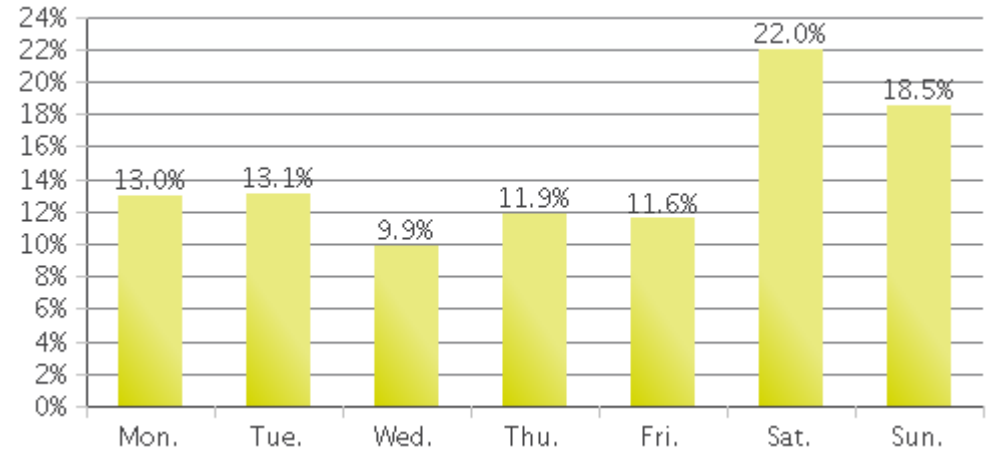

MKT Trail at 5th St (Heights)

Period Analyzed: Friday, December 01, 2017 to Sunday, December 31, 2017

The resource of this report item is not reachable.

	Total Traffic for the Analyzed Period	Daily Average	Busiest Day of the Week	Distribution	
				IN	OUT
Pedestrians	9,177	296	Saturday	54	46
Cyclists	28,295	913	Wednesday	52	48

MKT Trail at 5th St (Heights)

Period Analyzed: Friday, December 01, 2017 to Sunday, December 31, 2017

MKT Trail at 5th St (Heights) (Pedestria...

Period Analyzed: Friday, December 01, 2017 to Sunday, December 31, 2017

Daily Data

Weekly Profile

Hourly Profile during Weekdays

Hourly Profile during the Weekend

MKT Trail at 5th St (Heights) (Cyclists)

Period Analyzed: Friday, December 01, 2017 to Sunday, December 31, 2017

Daily Data