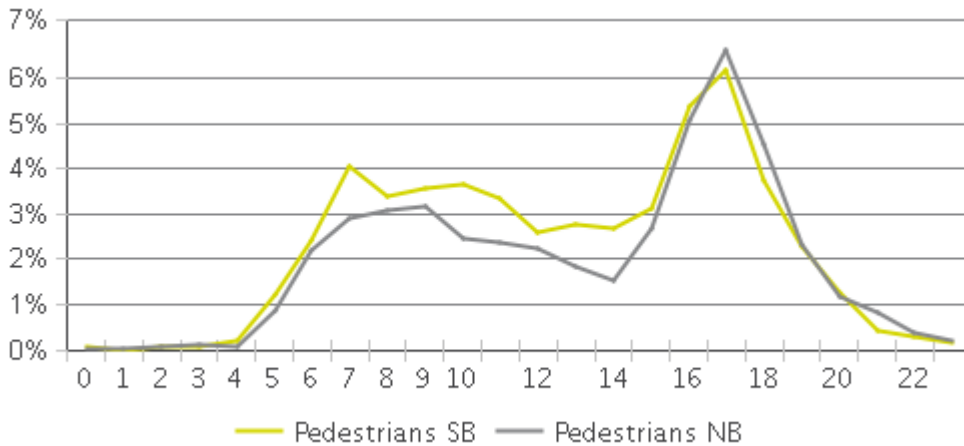

MKT Trail at 5th St (Heights)

Period Analyzed: Friday, December 01, 2017 to Sunday, December 31, 2017

The resource of this report item is not reachable.

	Total Traffic for the Analyzed Period	Daily Average	Busiest Day of the Week	Distribution	
				IN	OUT
Pedestrians	9,177	296	Saturday	54	46
Cyclists	28,295	913	Wednesday	52	48

MKT Trail at 5th St (Heights)

Period Analyzed: Friday, December 01, 2017 to Sunday, December 31, 2017

MKT Trail at 5th St (Heights) (Pedestria...

Period Analyzed: Friday, December 01, 2017 to Sunday, December 31, 2017

Daily Data

Weekly Profile

Hourly Profile during Weekdays

Hourly Profile during the Weekend

MKT Trail at 5th St (Heights) (Cyclists)

Period Analyzed: Friday, December 01, 2017 to Sunday, December 31, 2017

Daily Data