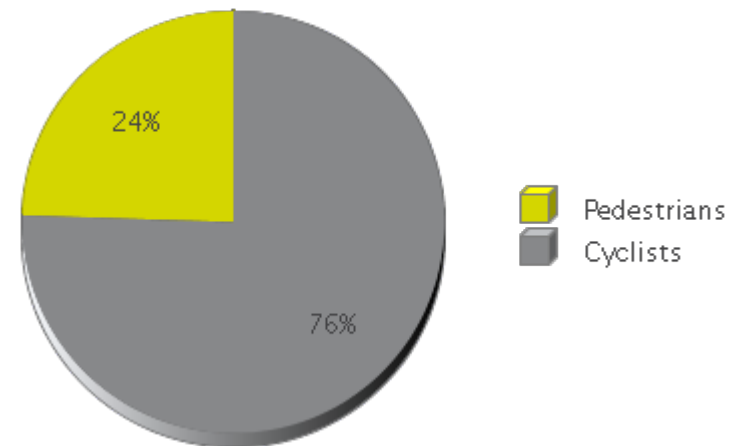

MKT Trail at 5th St (Heights)

Period Analyzed: Friday, December 01, 2017 to Sunday, December 31, 2017

The resource of this report item is not reachable.

	Total Traffic for the Analyzed Period	Daily Average	Busiest Day of the Week	Distribution	
				IN	OUT
Pedestrians	9,177	296	Saturday	54	46
Cyclists	28,295	913	Wednesday	52	48

MKT Trail at 5th St (Heights)

Period Analyzed: Friday, December 01, 2017 to Sunday, December 31, 2017

MKT Trail at 5th St (Heights) (Pedestria...

Period Analyzed: Friday, December 01, 2017 to Sunday, December 31, 2017