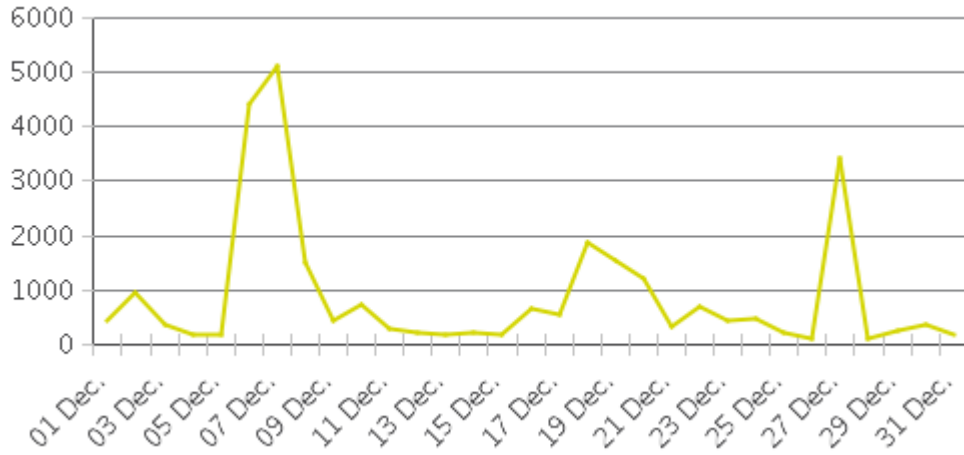

MKT Trail at 5th St (Heights)

Period Analyzed: Friday, December 01, 2017 to Sunday, December 31, 2017

The resource of this report item is not reachable.

	Total Traffic for the Analyzed Period	Daily Average	Busiest Day of the Week	Distribution	
				IN	OUT
Pedestrians	9,177	296	Saturday	54	46
Cyclists	28,295	913	Wednesday	52	48

MKT Trail at 5th St (Heights)

Period Analyzed: Friday, December 01, 2017 to Sunday, December 31, 2017

MKT Trail at 5th St (Heights) (Pedestria...

Period Analyzed: Friday, December 01, 2017 to Sunday, December 31, 2017

Daily Data

Weekly Profile

Hourly Profile during Weekdays

Hourly Profile during the Weekend

MKT Trail at 5th St (Heights) (Cyclists)

Period Analyzed: Friday, December 01, 2017 to Sunday, December 31, 2017

Daily Data

Weekly Profile

Hourly Profile during Weekdays

Hourly Profile during the Weekend