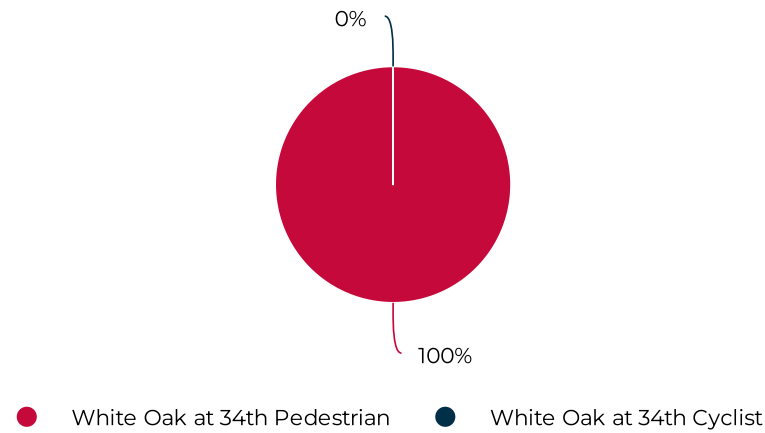

White Oak at 34th

March 1, 2022 → March 31, 2022

Key Figures Summary

Site	Total ▼	Daily Average	Peak Day	Peak Count
White Oak at 34th	7,928	256	Thu Mar 17, 2022	2,119
White Oak at 34th Pedestrian	7,928	256	Thu Mar 17, 2022	2,119
Pedestrians NB	7,886	254	Thu Mar 17, 2022	2,119
Pedestrians SB	42	1	Sat Mar 19, 2022	14
White Oak at 34th Cyclist	0	0	Thu Mar 24, 2022	0
Bicycles NB	0	0	Thu Mar 17, 2022	0
Bicycles SB	0	0	Tue Mar 1, 2022	0

White Oak at 34th

March 1, 2022 → March 31, 2022

Daily traffic

Distribution

White Oak at 34th

March 1, 2022 → March 31, 2022

Daily Data (Pedestrian)

Pedestrian Profile (Daily)