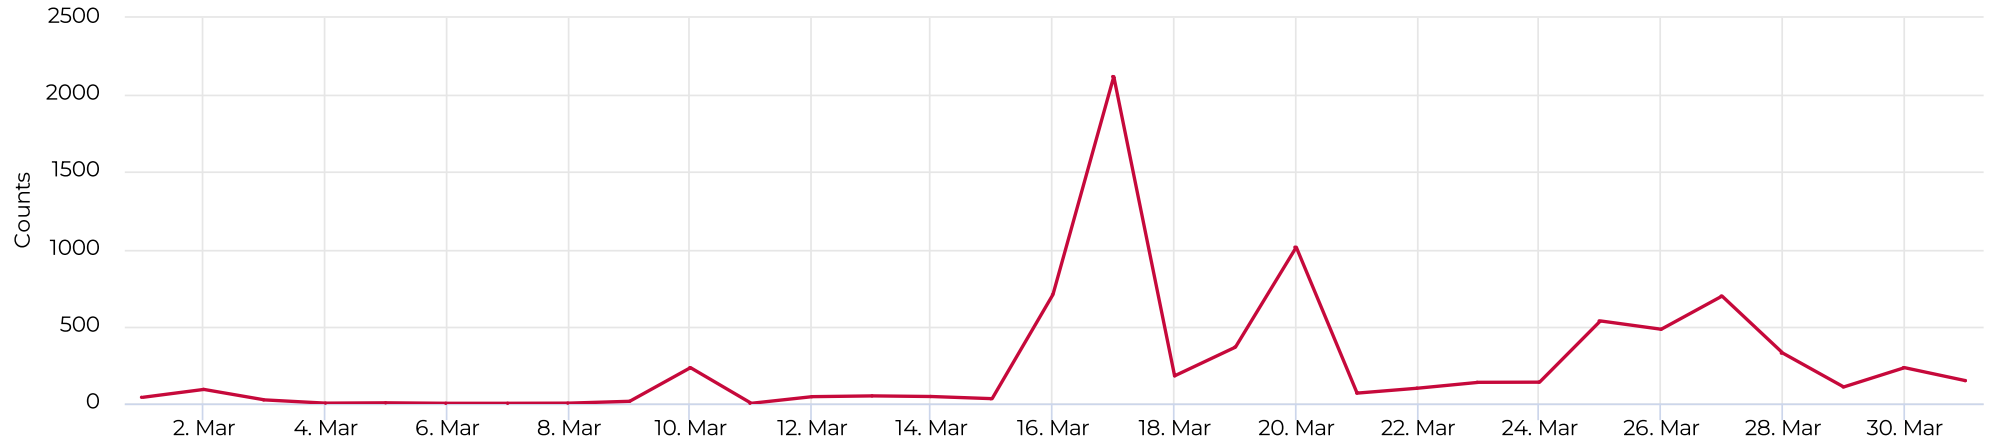

White Oak at 34th

March 1, 2022 → March 31, 2022

Daily traffic

Distribution

White Oak at 34th

March 1, 2022 → March 31, 2022

Daily Data (Pedestrian)

Pedestrian Profile (Daily)

White Oak at 34th

March 1, 2022 → March 31, 2022

Pedestrian - Weekday Profile (Hourly)

📅 08/01/2022 → 08/31/2022

No Data

Pedestrian - Weekend Profile (Hourly)

📅 08/01/2022 → 08/31/2022

No Data

White Oak at 34th

March 1, 2022 → March 31, 2022

Cyclist Total (Daily)

Cyclist Profile (Daily)

White Oak at 34th

March 1, 2022 → March 31, 2022

Cyclist - Weekday Profile (Hourly)

📅 08/01/2022 → 08/31/2022