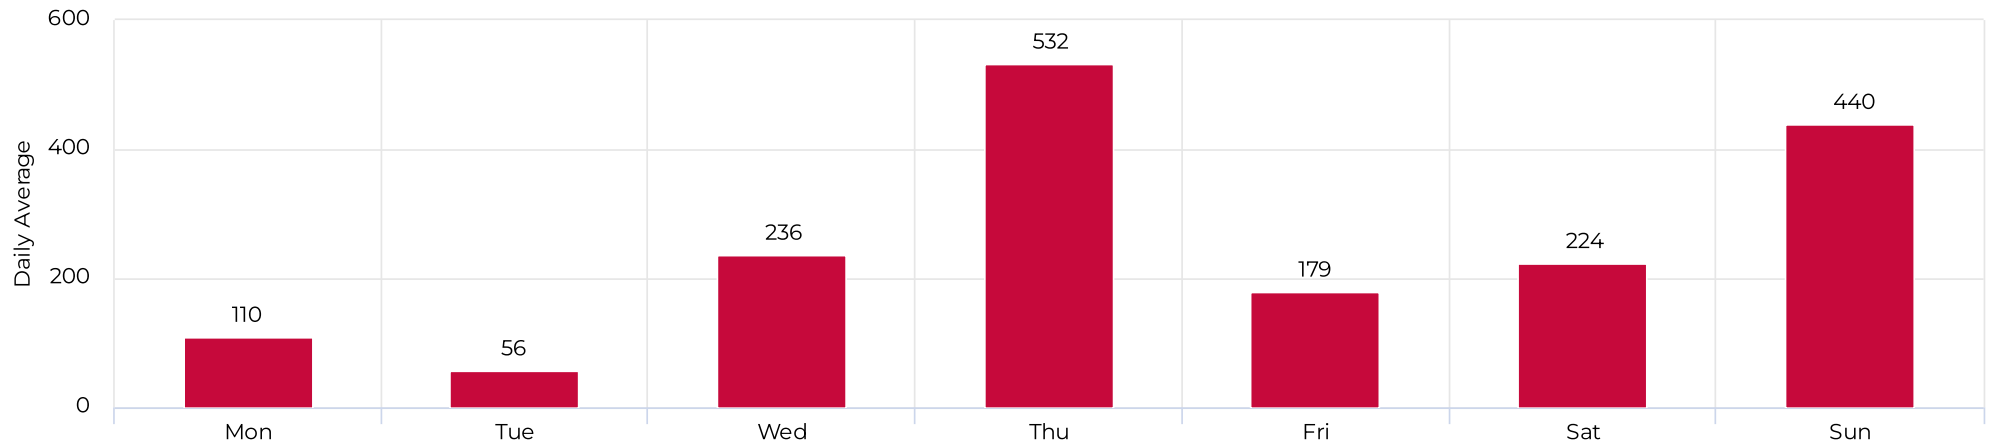

White Oak at 34th

March 1, 2022 → March 31, 2022

Daily traffic

Distribution

White Oak at 34th

March 1, 2022 → March 31, 2022

Daily Data (Pedestrian)

Pedestrian Profile (Daily)

White Oak at 34th

March 1, 2022 → March 31, 2022

Pedestrian - Weekday Profile (Hourly)

📅 08/01/2022 → 08/31/2022

No Data

Pedestrian - Weekend Profile (Hourly)

📅 08/01/2022 → 08/31/2022

No Data

White Oak at 34th

March 1, 2022 → March 31, 2022

Cyclist Total (Daily)

Cyclist Profile (Daily)

White Oak at 34th

March 1, 2022 → March 31, 2022

Cyclist - Weekday Profile (Hourly)

📅 08/01/2022 → 08/31/2022