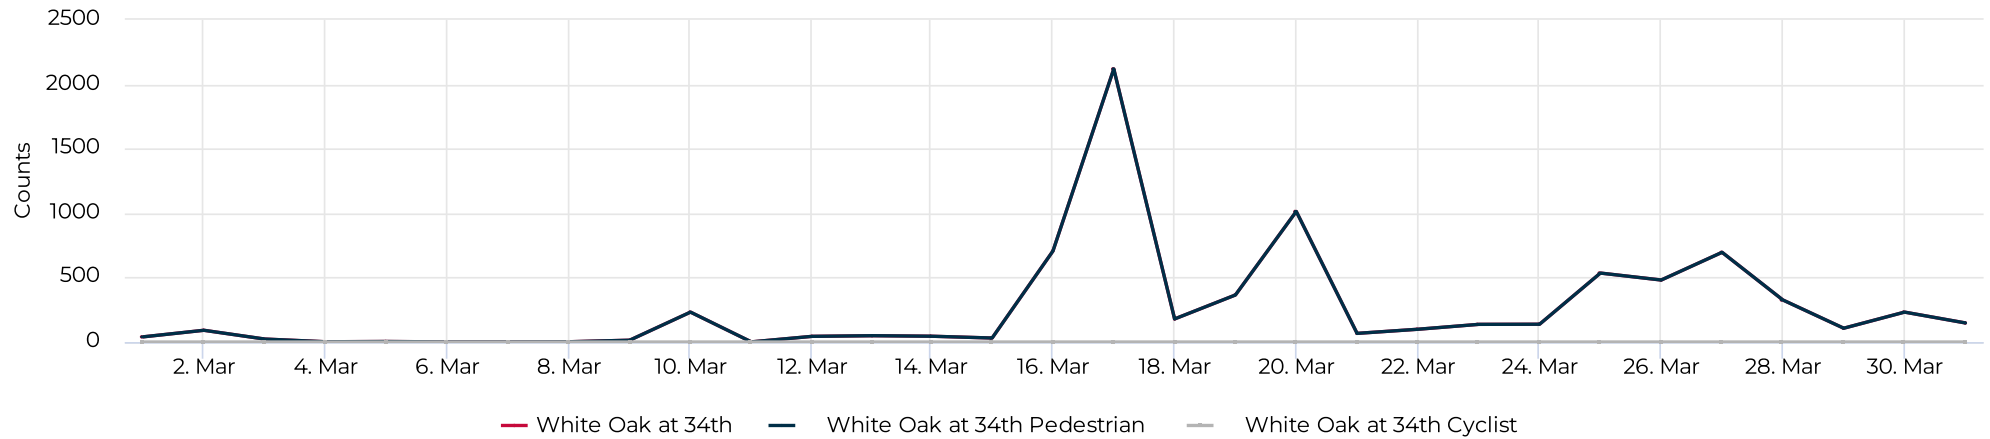

White Oak Trail at 34th St March 2022 Report

Christopher Whaley, christopher.whaley@h-gac.com

04/01/2022

White Oak at 34th

March 1, 2022 → March 31, 2022

Counting Sites Map

Monthly Updates:

We are aware that this counter is only recording pedestrian data. While we believe it is an accurate count, we deployed a secondary counter in mid-December to verify this. We will publish this data beginning next month as a companion to the official Eco-Visio data.

White Oak at 34th

March 1, 2022 → March 31, 2022

Key Figures Summary

Site	Total ▼	Daily Average	Peak Day	Peak Count
White Oak at 34th	7,928	256	Thu Mar 17, 2022	2,119
White Oak at 34th Pedestrian	7,928	256	Thu Mar 17, 2022	2,119
Pedestrians NB	7,886	254	Thu Mar 17, 2022	2,119
Pedestrians SB	42	1	Sat Mar 19, 2022	14
White Oak at 34th Cyclist	0	0	Thu Mar 24, 2022	0
Bicycles NB	0	0	Thu Mar 17, 2022	0
Bicycles SB	0	0	Tue Mar 1, 2022	0

White Oak at 34th

March 1, 2022 → March 31, 2022

Daily traffic

Distribution

White Oak at 34th

March 1, 2022 → March 31, 2022

Daily Data (Pedestrian)

Pedestrian Profile (Daily)

White Oak at 34th

March 1, 2022 → March 31, 2022

Pedestrian - Weekday Profile (Hourly)

📅 08/01/2022 → 08/31/2022

No Data

Pedestrian - Weekend Profile (Hourly)

📅 08/01/2022 → 08/31/2022

No Data