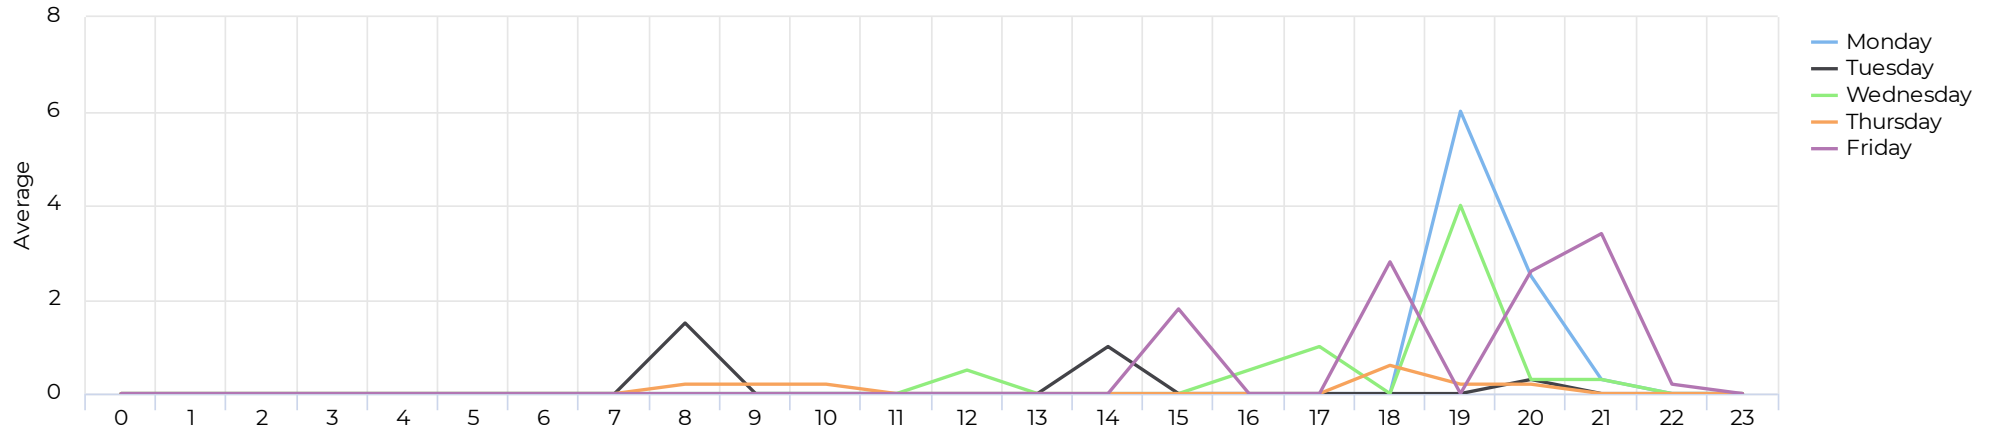

Brays at Spur 5

July 1, 2021 → July 31, 2021

Pedestrian - Weekday Profile (Hourly)

07/01/2021 → 07/31/2021