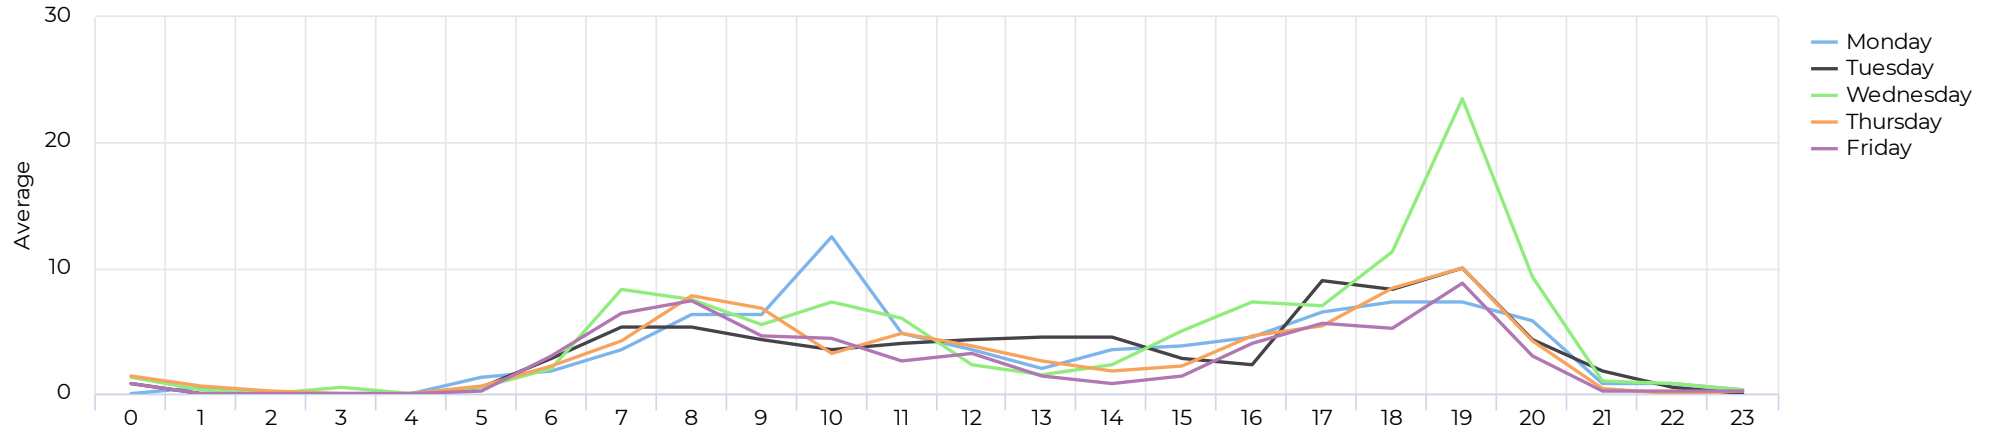

Brays at Spur 5

July 1, 2021 → July 31, 2021

Cyclist - Weekday Profile (Hourly)

07/01/2021 → 07/31/2021