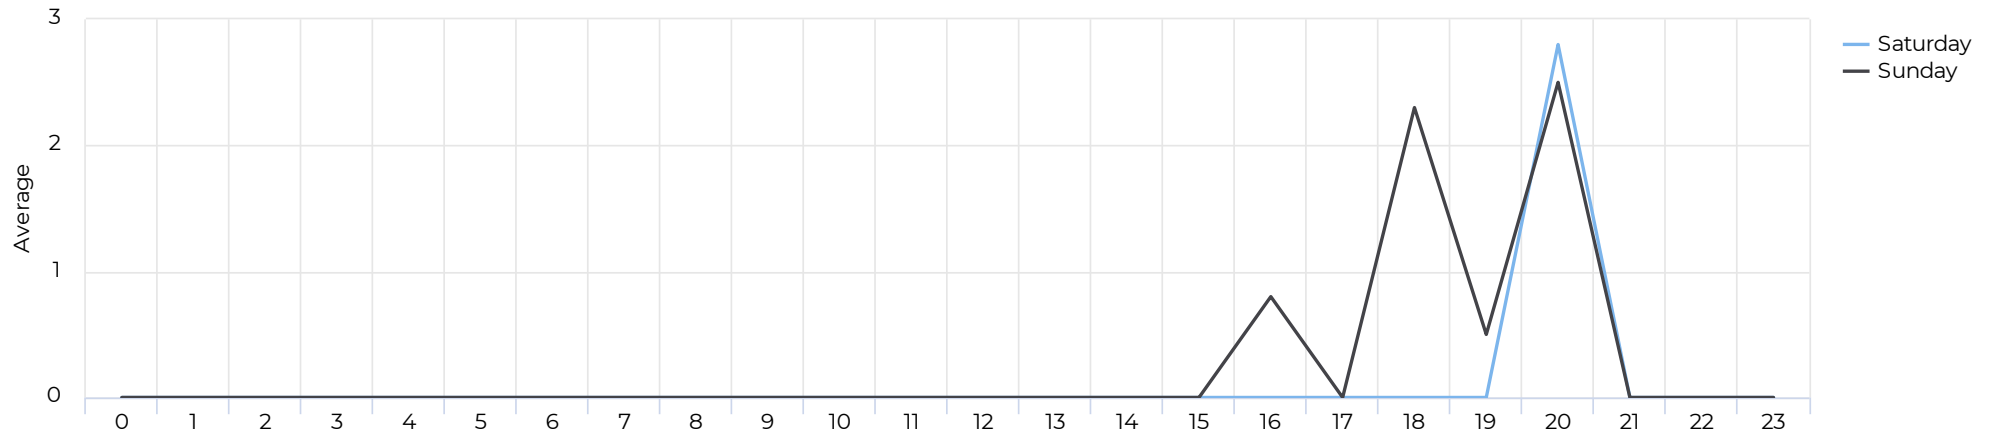

Pedestrian - Weekend Profile (Hourly)

07/01/2021 → 07/31/2021