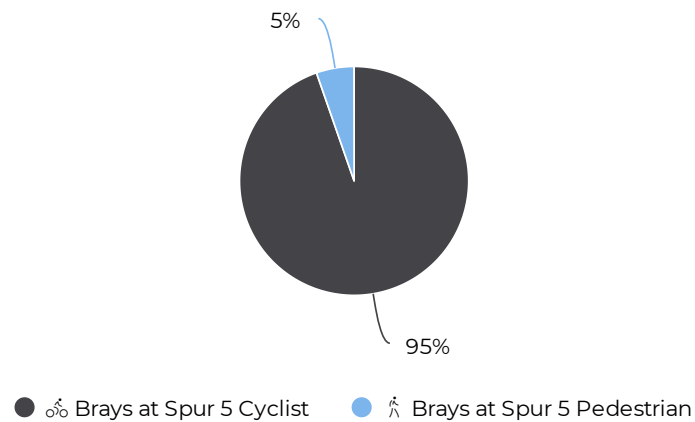

Distribution