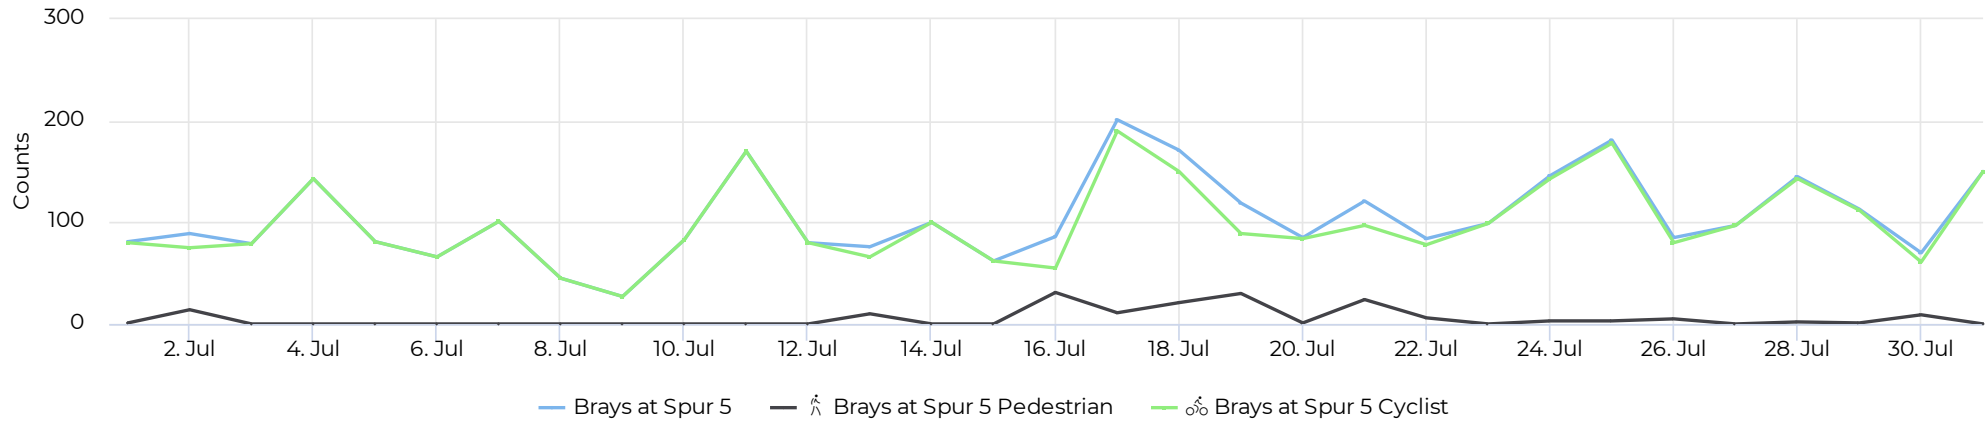

Brays at Spur 5

July 1, 2021 → July 31, 2021

Time Series