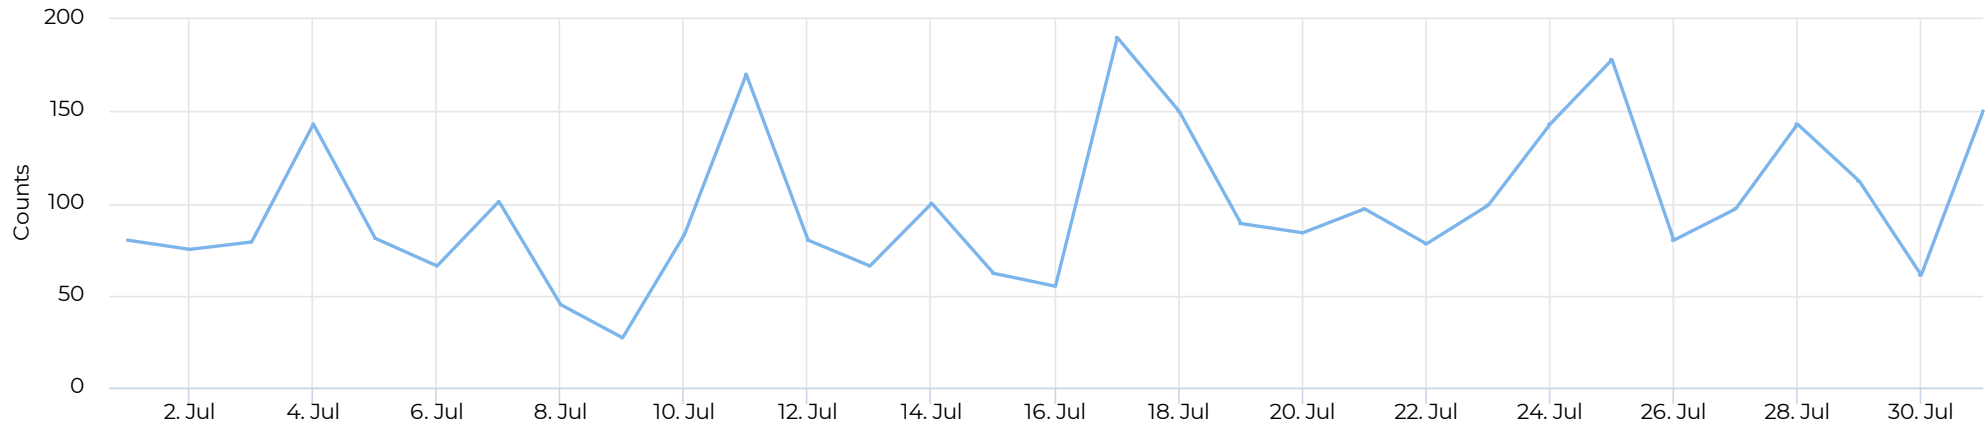

Brays at Spur 5

July 1, 2021 → July 31, 2021

Cyclist Total (Daily)