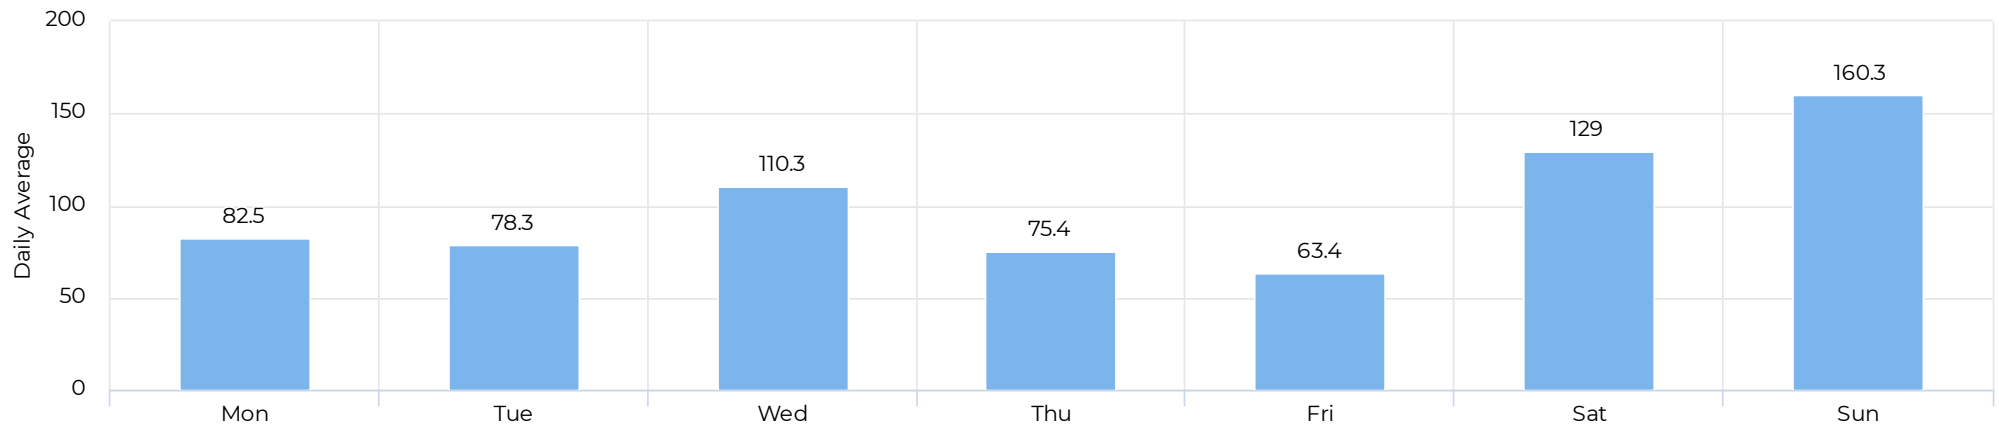

Cyclist Profile (Daily)