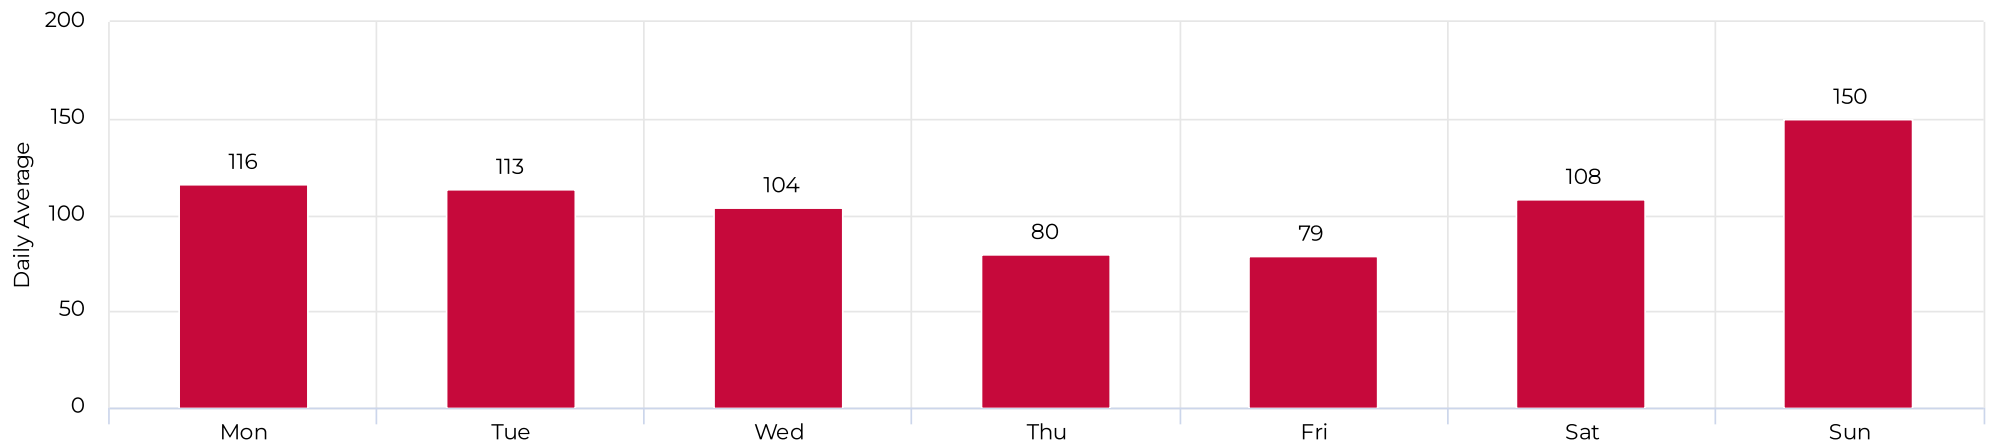

Cyclist Profile (Daily)