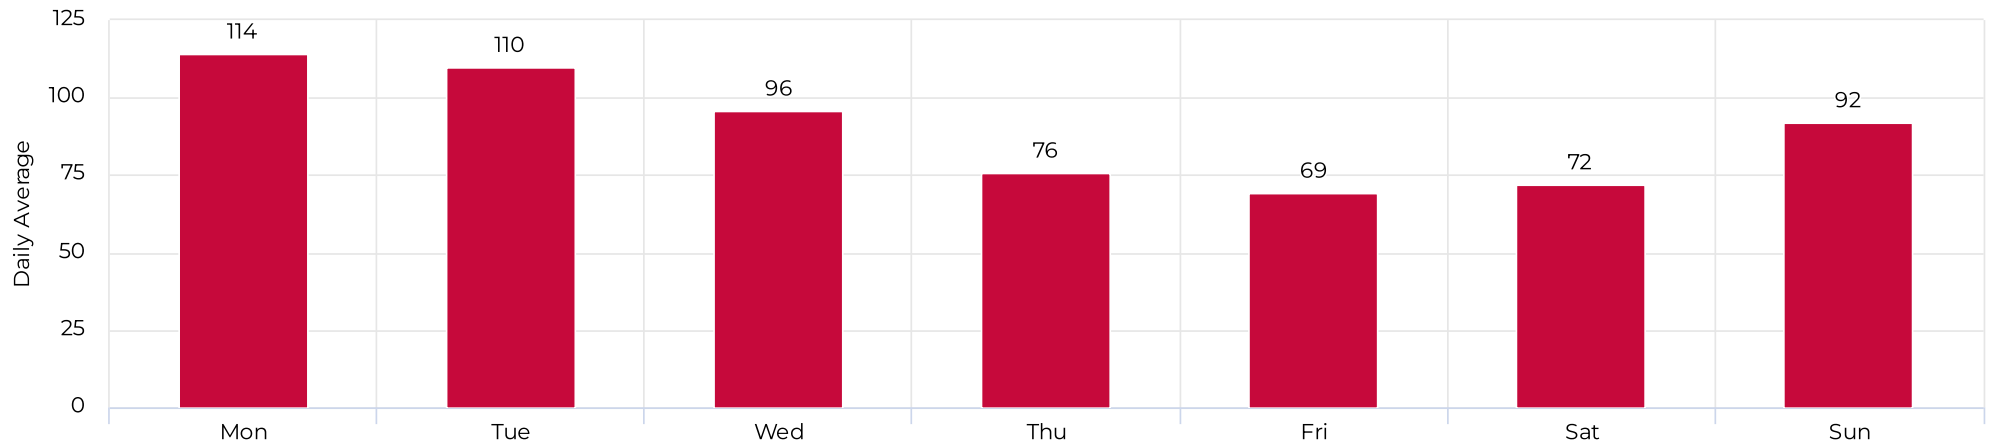

Pedestrian Profile (Daily)