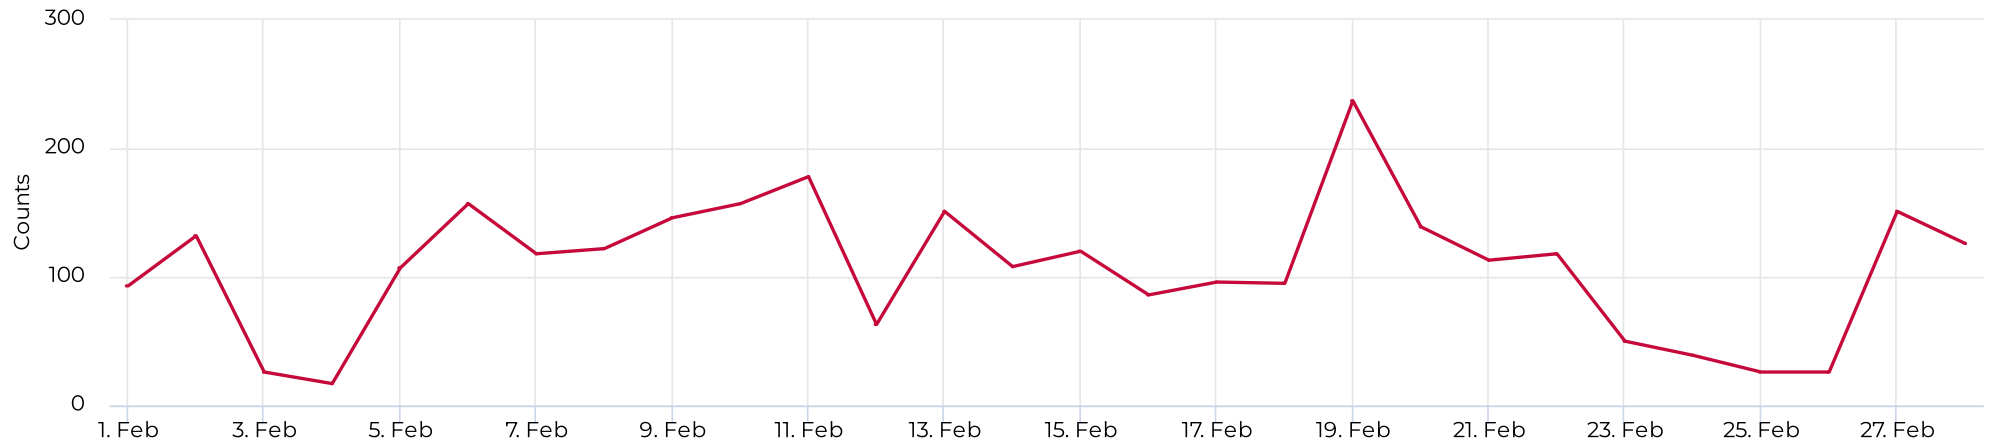

Columbia Tap at Blodgett

February 1, 2022 → February 28, 2022

Cyclist Total (Daily)