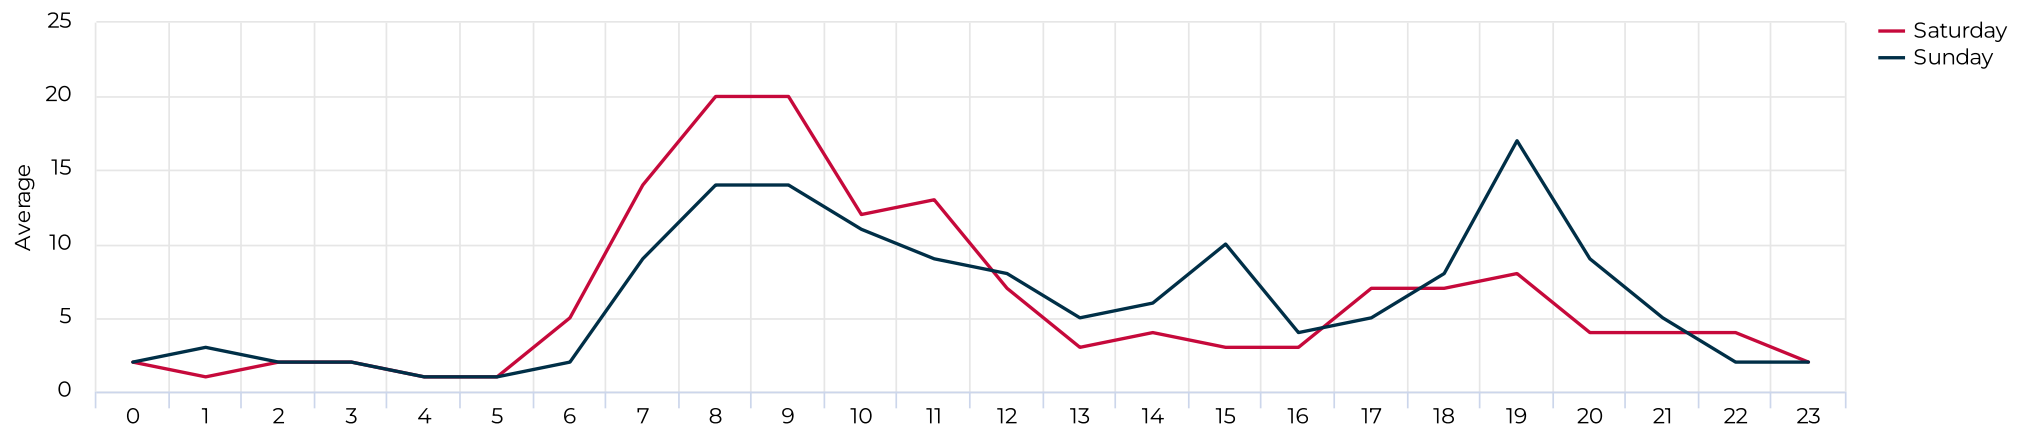

Pedestrian - Weekend Profile (Hourly)

📅 08/01/2022 → 08/31/2022