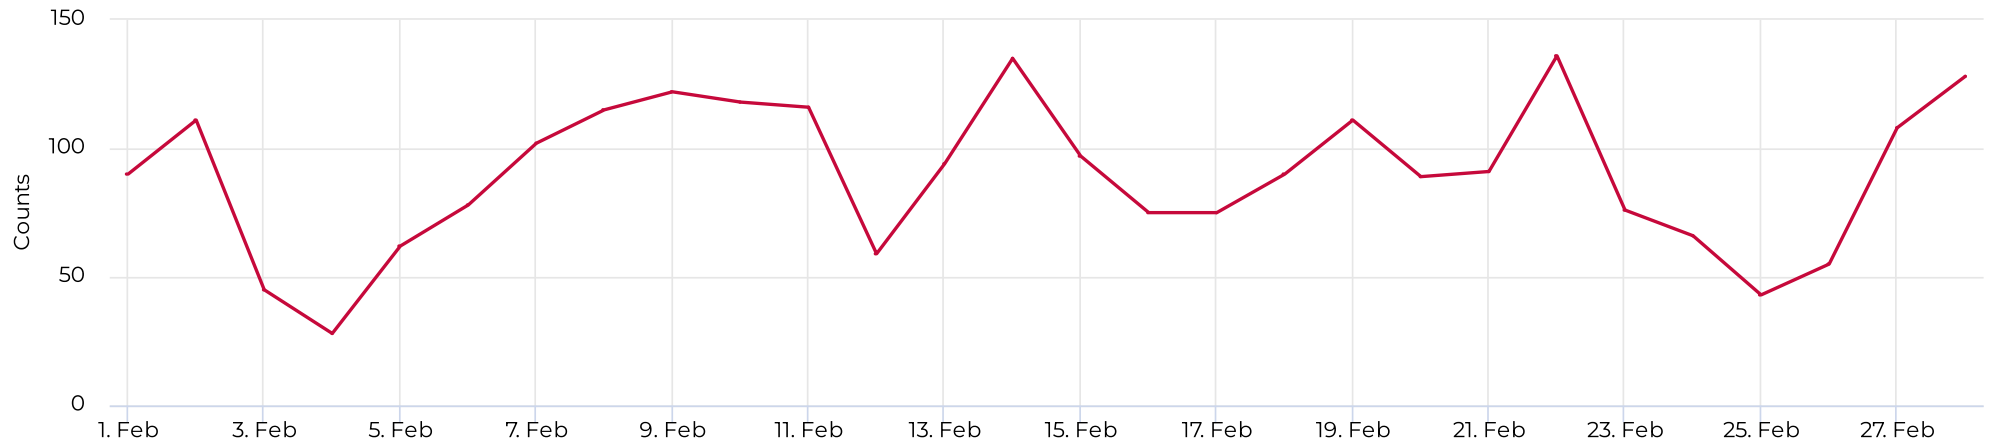

Columbia Tap at Blodgett

February 1, 2022 → February 28, 2022

Daily Data (Pedestrian)