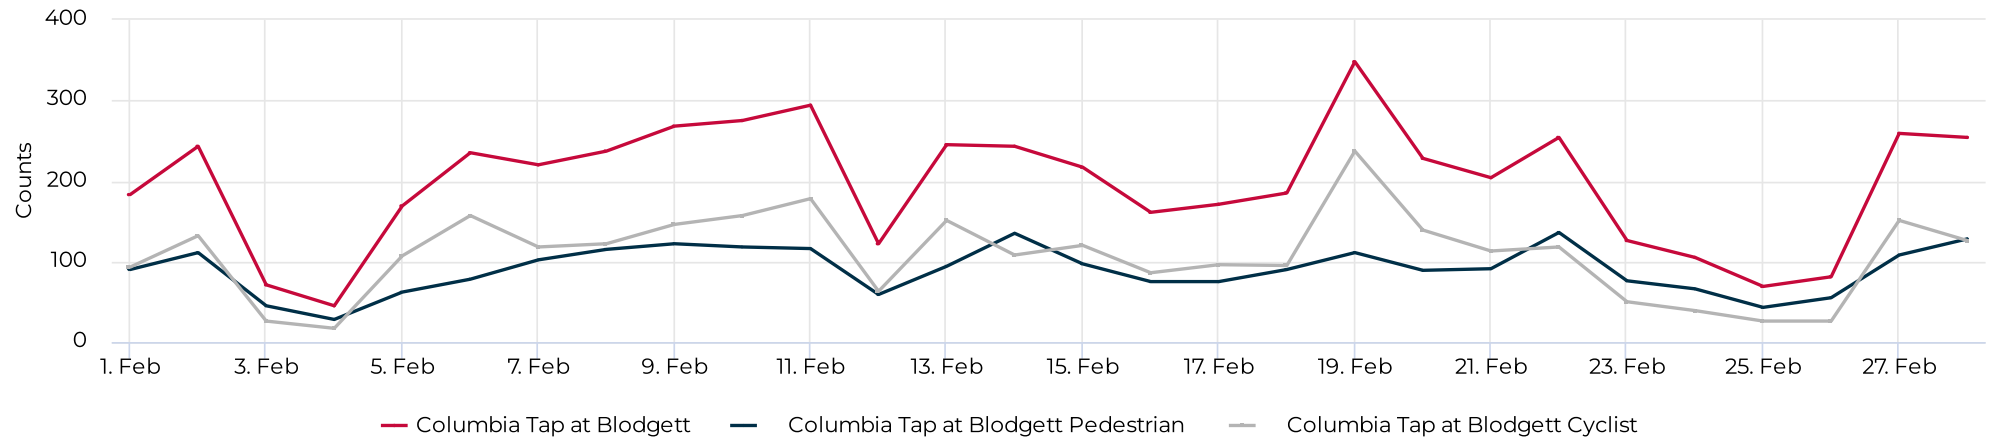

# Columbia Tap at Blodgett

February 1, 2022 → February 28, 2022

## Key Figures Summary

Site	Total ▼	Daily Average	Peak Day	Peak Count
Columbia Tap at Blodgett	5,512	197	Sat Feb 19, 2022	348
Columbia Tap at Blodgett Cyclist	2,997	107	Sat Feb 19, 2022	237
Columbia Tap at Blodgett Pedestrian	2,515	90	Tue Feb 22, 2022	136
Blodgett at Ennis TSU Columbia Tap Cyclists Northbound	1,541	55	Sat Feb 19, 2022	127
Blodgett at Ennis TSU Columbia Tap Cyclists Southbound	1,456	52	Sat Feb 19, 2022	110
Blodgett at Ennis TSU Columbia Tap Pedestrians Northbound	1,273	45	Mon Feb 14, 2022	72
Blodgett at Ennis TSU Columbia Tap Pedestrians Southbound	1,242	44	Tue Feb 22, 2022	68

## Daily traffic