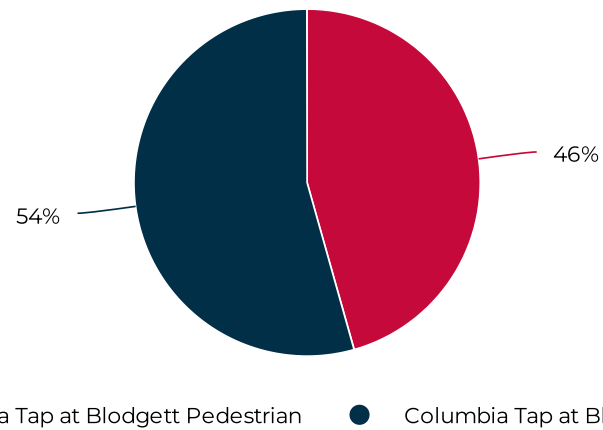

Distribution