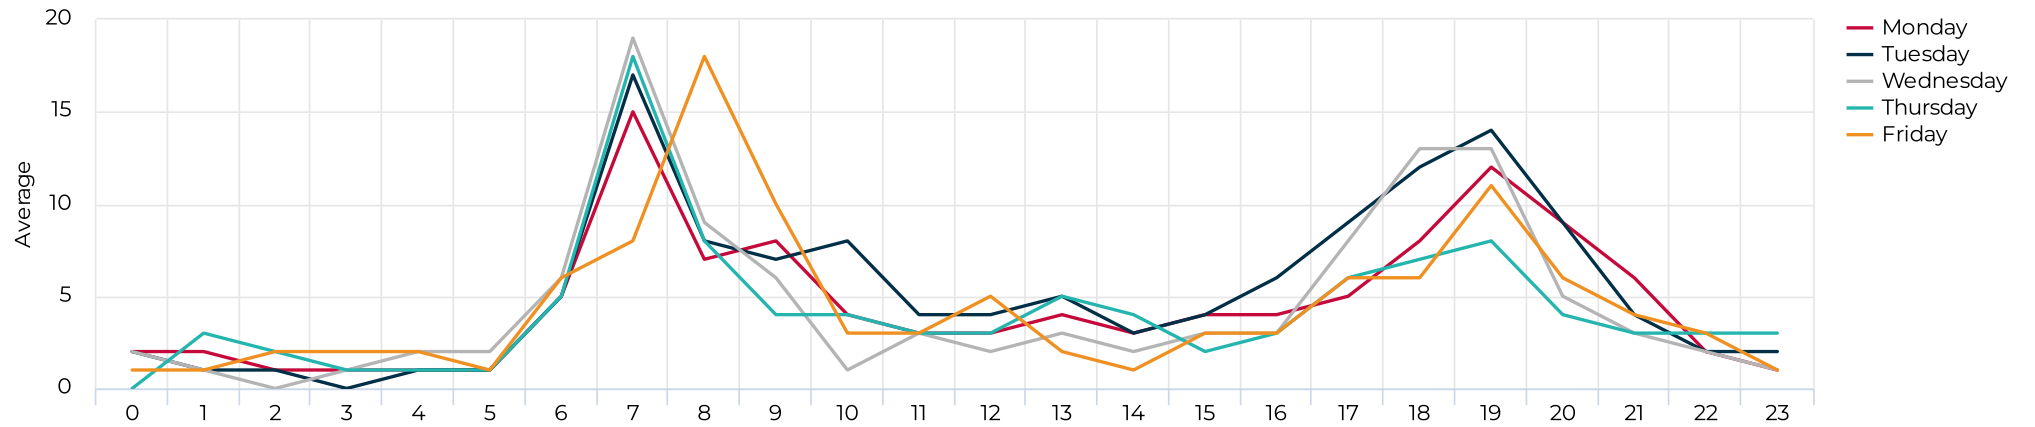

Columbia Tap at Blodgett

February 1, 2022 → February 28, 2022

Pedestrian - Weekday Profile (Hourly)

📅 08/01/2022 → 08/31/2022