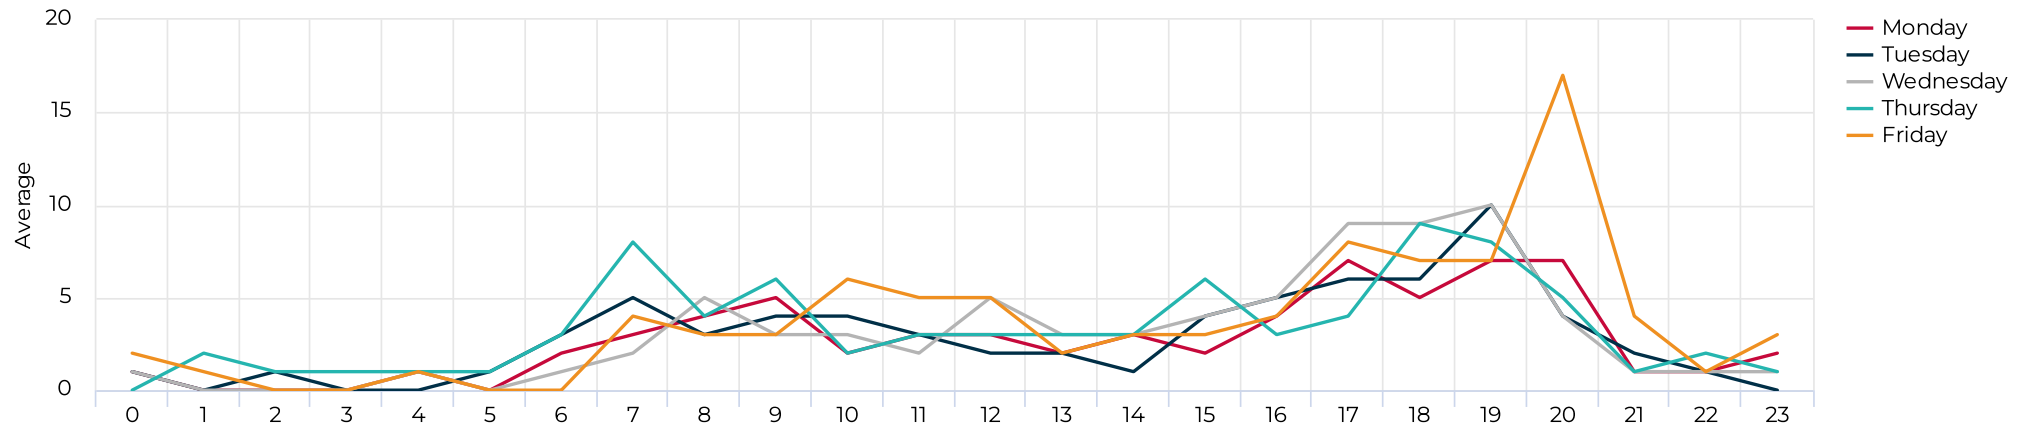

Columbia Tap at Blodgett

February 1, 2022 → February 28, 2022

Cyclist - Weekday Profile (Hourly)

📅 08/01/2022 → 08/31/2022