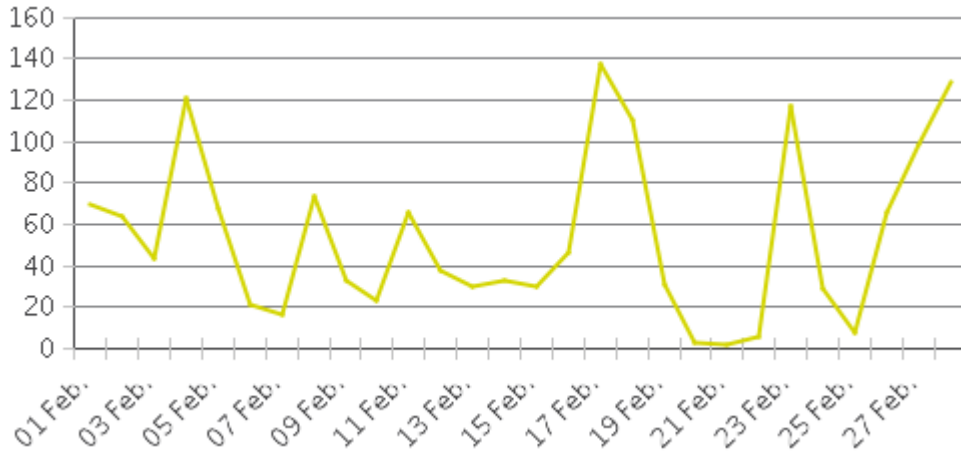

White Oak Trail at 34th St

Period Analyzed: Thursday, February 01, 2018 to Wednesday, February 28, 2018

	Total Traffic for the Analyzed Period	Daily Average	Busiest Day of the Week	Distribution	
				IN	OUT
Pedestrians	1,512	54	Sunday	67	33
Cyclists	3,761	134	Sunday	72	28

White Oak Trail at 34th St

Period Analyzed: Thursday, February 01, 2018 to Wednesday, February 28, 2018

White Oak Trail at 34th St (Pedestrians)

Period Analyzed: Thursday, February 01, 2018 to Wednesday, February 28, 2018

Daily Data

Weekly Profile

Hourly Profile during Weekdays

Hourly Profile during the Weekend

White Oak Trail at 34th St (Cyclists)

Period Analyzed: Thursday, February 01, 2018 to Wednesday, February 28, 2018

Daily Data

Weekly Profile

Hourly Profile during Weekdays

Hourly Profile during the Weekend