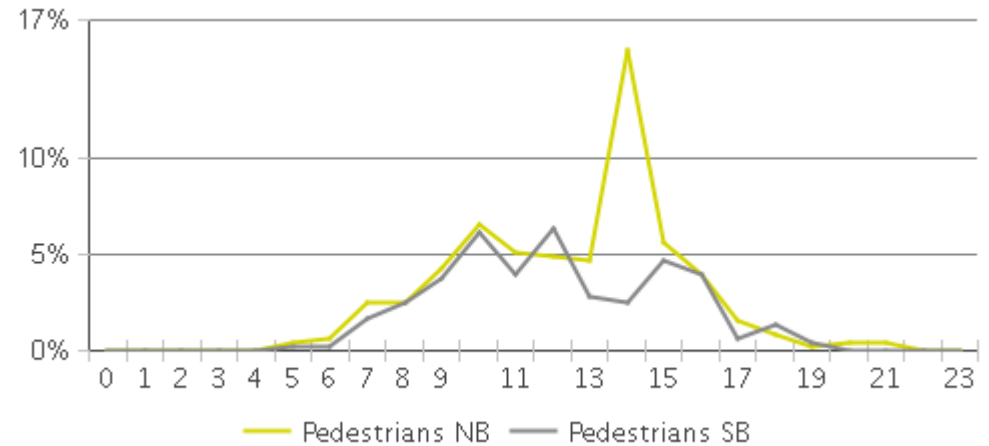

White Oak Trail at 34th St

Period Analyzed: Thursday, February 01, 2018 to Wednesday, February 28, 2018

	Total Traffic for the Analyzed Period	Daily Average	Busiest Day of the Week	Distribution	
				IN	OUT
Pedestrians	1,512	54	Sunday	67	33
Cyclists	3,761	134	Sunday	72	28

White Oak Trail at 34th St

Period Analyzed: Thursday, February 01, 2018 to Wednesday, February 28, 2018

White Oak Trail at 34th St (Pedestrians)

Period Analyzed: Thursday, February 01, 2018 to Wednesday, February 28, 2018

Daily Data

Weekly Profile

Hourly Profile during Weekdays

Hourly Profile during the Weekend

White Oak Trail at 34th St (Cyclists)

Period Analyzed: Thursday, February 01, 2018 to Wednesday, February 28, 2018

Daily Data

Weekly Profile

Hourly Profile during Weekdays

Hourly Profile during the Weekend