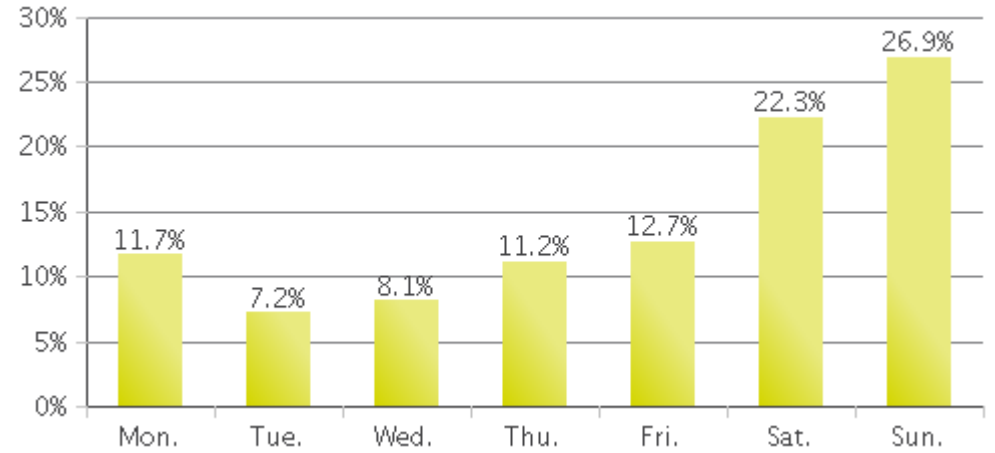

White Oak Trail at 34th St

Period Analyzed: Thursday, February 01, 2018 to Wednesday, February 28, 2018

White Oak Trail at 34th St (Pedestrians)

Period Analyzed: Thursday, February 01, 2018 to Wednesday, February 28, 2018

Daily Data

Weekly Profile

Hourly Profile during Weekdays

Hourly Profile during the Weekend

White Oak Trail at 34th St (Cyclists)

Period Analyzed: Thursday, February 01, 2018 to Wednesday, February 28, 2018

Daily Data

Weekly Profile

Hourly Profile during Weekdays

Hourly Profile during the Weekend