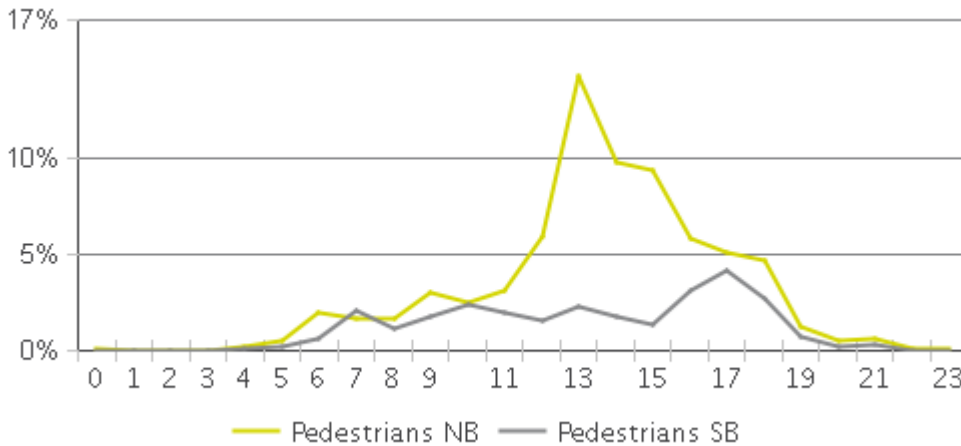

White Oak Trail at 34th St

Period Analyzed: Thursday, February 01, 2018 to Wednesday, February 28, 2018

	Total Traffic for the Analyzed Period	Daily Average	Busiest Day of the Week	Distribution	
				IN	OUT
Pedestrians	1,512	54	Sunday	67	33
Cyclists	3,761	134	Sunday	72	28

White Oak Trail at 34th St

Period Analyzed: Thursday, February 01, 2018 to Wednesday, February 28, 2018

White Oak Trail at 34th St (Pedestrians)

Period Analyzed: Thursday, February 01, 2018 to Wednesday, February 28, 2018

Daily Data

Weekly Profile

Hourly Profile during Weekdays

Hourly Profile during the Weekend

White Oak Trail at 34th St (Cyclists)

Period Analyzed: Thursday, February 01, 2018 to Wednesday, February 28, 2018