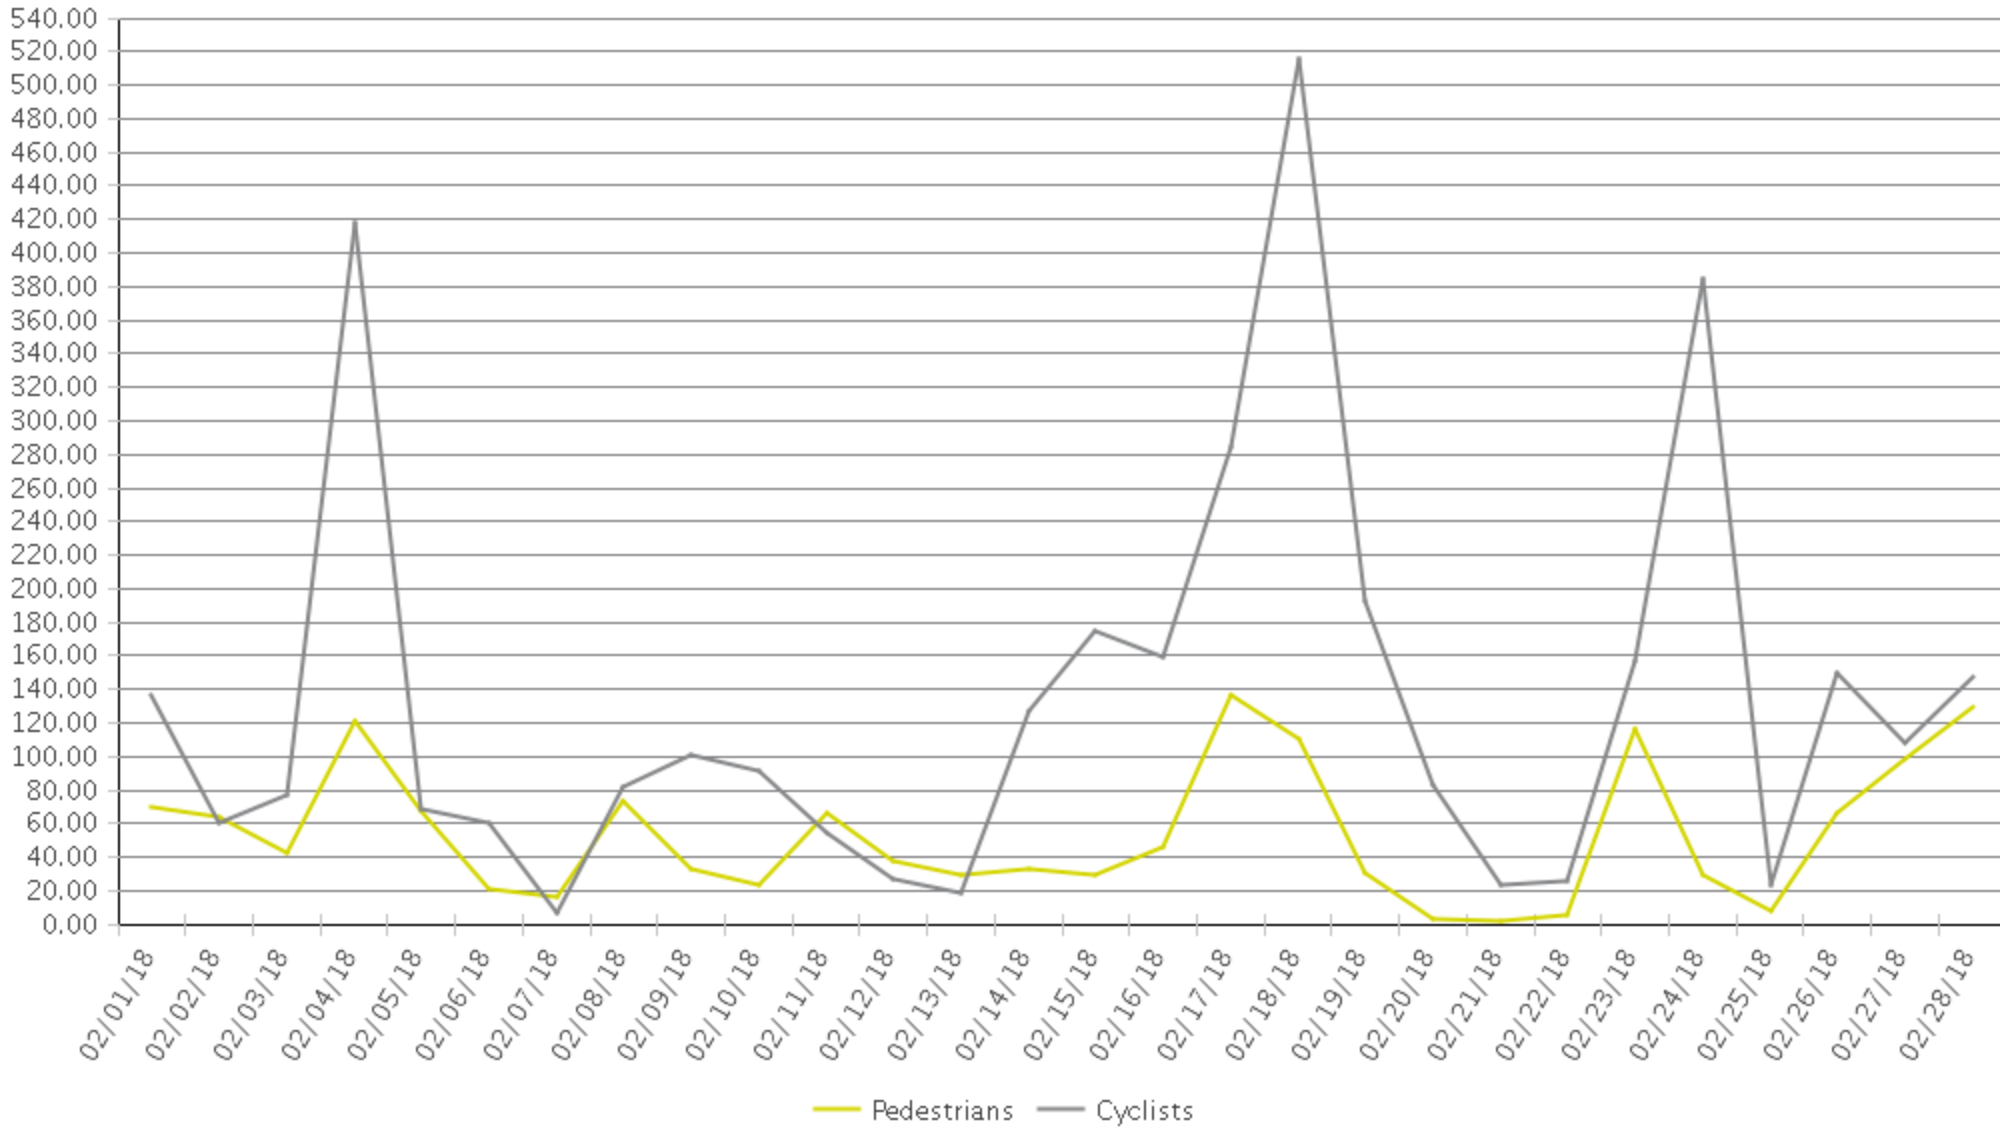

White Oak Trail at 34th St

Period Analyzed: Thursday, February 01, 2018 to Wednesday, February 28, 2018

	Total Traffic for the Analyzed Period	Daily Average	Busiest Day of the Week	Distribution	
				IN	OUT
Pedestrians	1,512	54	Sunday	67	33
Cyclists	3,761	134	Sunday	72	28

White Oak Trail at 34th St

Period Analyzed: Thursday, February 01, 2018 to Wednesday, February 28, 2018

White Oak Trail at 34th St (Pedestrians)

Period Analyzed: Thursday, February 01, 2018 to Wednesday, February 28, 2018

Daily Data

Weekly Profile

Hourly Profile during Weekdays

Hourly Profile during the Weekend

White Oak Trail at 34th St (Cyclists)

Period Analyzed: Thursday, February 01, 2018 to Wednesday, February 28, 2018

Daily Data

Weekly Profile

Hourly Profile during Weekdays

Hourly Profile during the Weekend