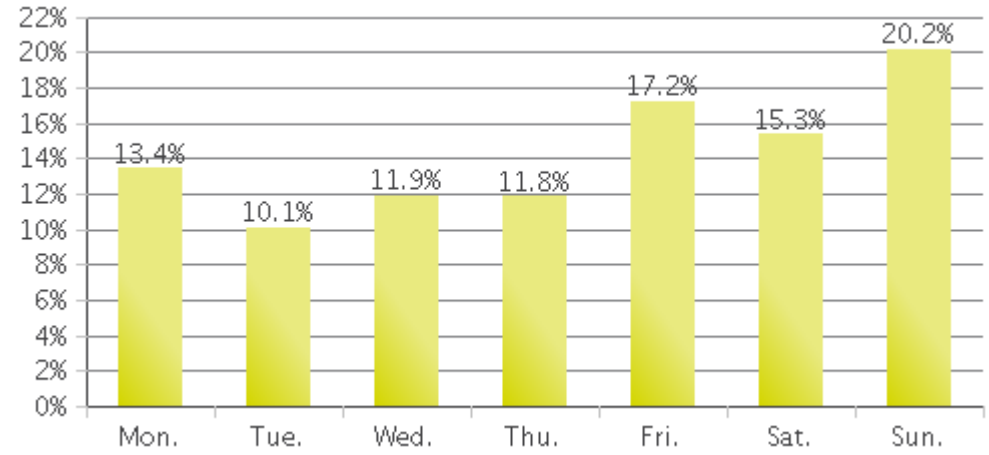

White Oak Trail at 34th St

Period Analyzed: Thursday, February 01, 2018 to Wednesday, February 28, 2018

	Total Traffic for the Analyzed Period	Daily Average	Busiest Day of the Week	Distribution	
				IN	OUT
Pedestrians	1,512	54	Sunday	67	33
Cyclists	3,761	134	Sunday	72	28

White Oak Trail at 34th St

Period Analyzed: Thursday, February 01, 2018 to Wednesday, February 28, 2018

White Oak Trail at 34th St (Pedestrians)

Period Analyzed: Thursday, February 01, 2018 to Wednesday, February 28, 2018

Daily Data

Weekly Profile

Hourly Profile during Weekdays

Hourly Profile during the Weekend

White Oak Trail at 34th St (Cyclists)

Period Analyzed: Thursday, February 01, 2018 to Wednesday, February 28, 2018