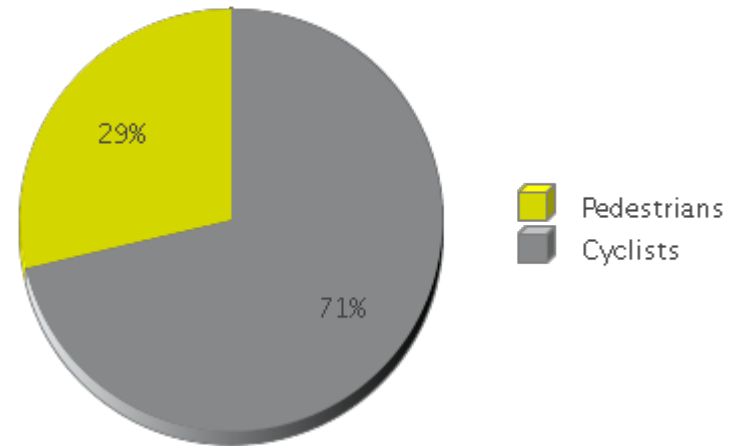

White Oak Trail at 34th St

Period Analyzed: Thursday, February 01, 2018 to Wednesday, February 28, 2018

	Total Traffic for the Analyzed Period	Daily Average	Busiest Day of the Week	Distribution	
				IN	OUT
Pedestrians	1,512	54	Sunday	67	33
Cyclists	3,761	134	Sunday	72	28

White Oak Trail at 34th St

Period Analyzed: Thursday, February 01, 2018 to Wednesday, February 28, 2018

White Oak Trail at 34th St (Pedestrians)

Period Analyzed: Thursday, February 01, 2018 to Wednesday, February 28, 2018

Daily Data

Weekly Profile

Hourly Profile during Weekdays

Hourly Profile during the Weekend

White Oak Trail at 34th St (Cyclists)

Period Analyzed: Thursday, February 01, 2018 to Wednesday, February 28, 2018