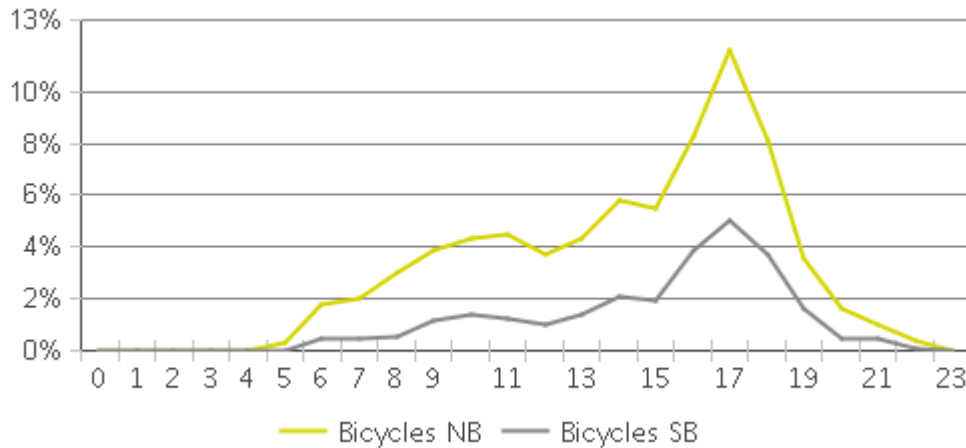

White Oak Trail at 34th St

Period Analyzed: Thursday, February 01, 2018 to Wednesday, February 28, 2018

	Total Traffic for the Analyzed Period	Daily Average	Busiest Day of the Week	Distribution	
				IN	OUT
Pedestrians	1,512	54	Sunday	67	33
Cyclists	3,761	134	Sunday	72	28

White Oak Trail at 34th St

Period Analyzed: Thursday, February 01, 2018 to Wednesday, February 28, 2018

White Oak Trail at 34th St (Pedestrians)

Period Analyzed: Thursday, February 01, 2018 to Wednesday, February 28, 2018

Daily Data

Weekly Profile

Hourly Profile during Weekdays

Hourly Profile during the Weekend

White Oak Trail at 34th St (Cyclists)

Period Analyzed: Thursday, February 01, 2018 to Wednesday, February 28, 2018

Daily Data

Weekly Profile

Hourly Profile during Weekdays

Hourly Profile during the Weekend