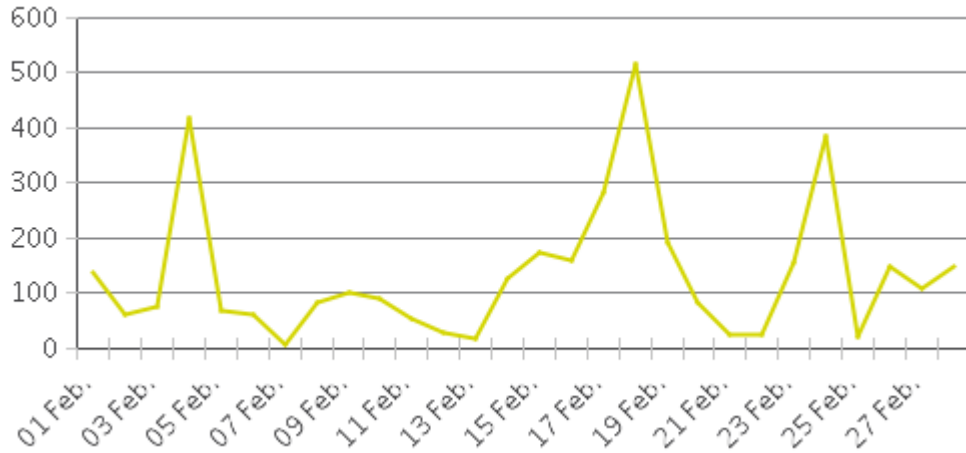

White Oak Trail at 34th St

Period Analyzed: Thursday, February 01, 2018 to Wednesday, February 28, 2018

	Total Traffic for the Analyzed Period	Daily Average	Busiest Day of the Week	Distribution	
				IN	OUT
Pedestrians	1,512	54	Sunday	67	33
Cyclists	3,761	134	Sunday	72	28

White Oak Trail at 34th St

Period Analyzed: Thursday, February 01, 2018 to Wednesday, February 28, 2018

White Oak Trail at 34th St (Pedestrians)

Period Analyzed: Thursday, February 01, 2018 to Wednesday, February 28, 2018

Daily Data

Weekly Profile

Hourly Profile during Weekdays

Hourly Profile during the Weekend

White Oak Trail at 34th St (Cyclists)

Period Analyzed: Thursday, February 01, 2018 to Wednesday, February 28, 2018

Daily Data

Weekly Profile

Hourly Profile during Weekdays

Hourly Profile during the Weekend