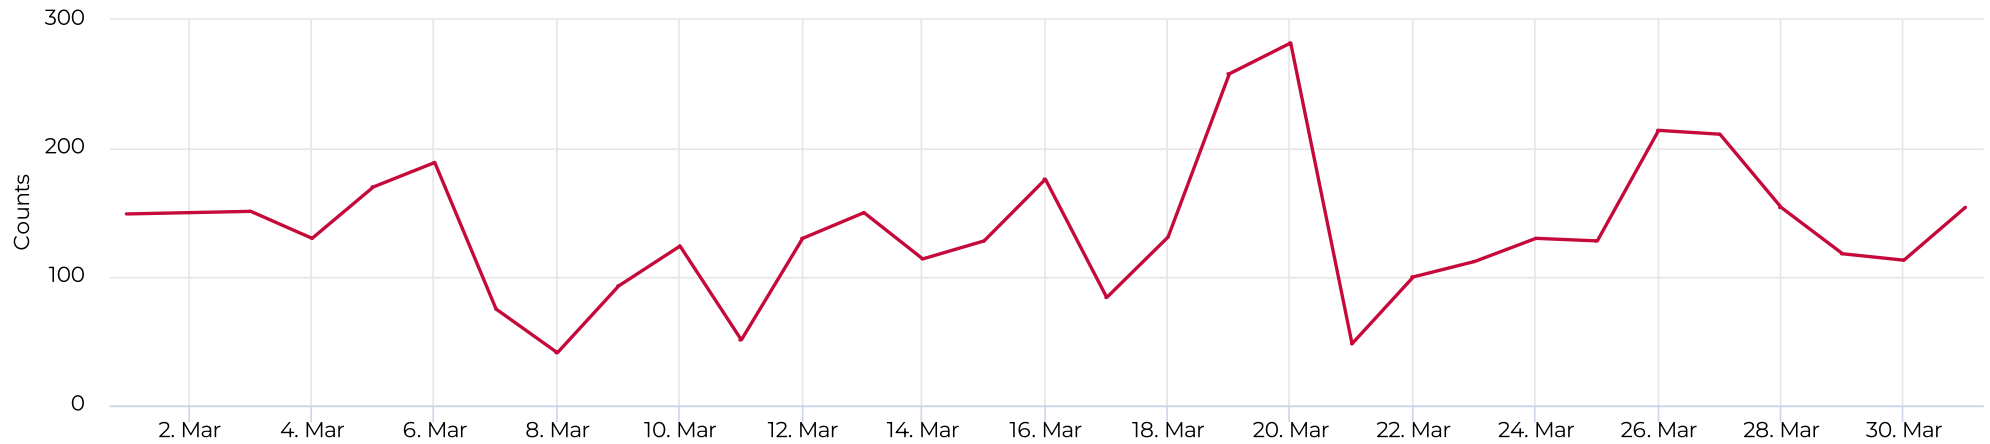

Columbia Tap at Blodgett

March 1, 2022 → March 31, 2022

Daily traffic

Distribution

● Columbia Tap at Blodgett Pedestrian ● Columbia Tap at Blodgett Cyclist

Columbia Tap at Blodgett

March 1, 2022 → March 31, 2022

Daily Data (Pedestrian)

Pedestrian Profile (Daily)

Columbia Tap at Blodgett

March 1, 2022 → March 31, 2022

Pedestrian - Weekday Profile (Hourly)

📅 08/01/2022 → 08/31/2022

Pedestrian - Weekend Profile (Hourly)

📅 08/01/2022 → 08/31/2022

Columbia Tap at Blodgett

March 1, 2022 → March 31, 2022

Cyclist Total (Daily)

Cyclist Profile (Daily)

Columbia Tap at Blodgett

March 1, 2022 → March 31, 2022

Cyclist - Weekday Profile (Hourly)

📅 08/01/2022 → 08/31/2022

Cyclist - Weekend Profile (Hourly)

📅 08/01/2022 → 08/31/2022