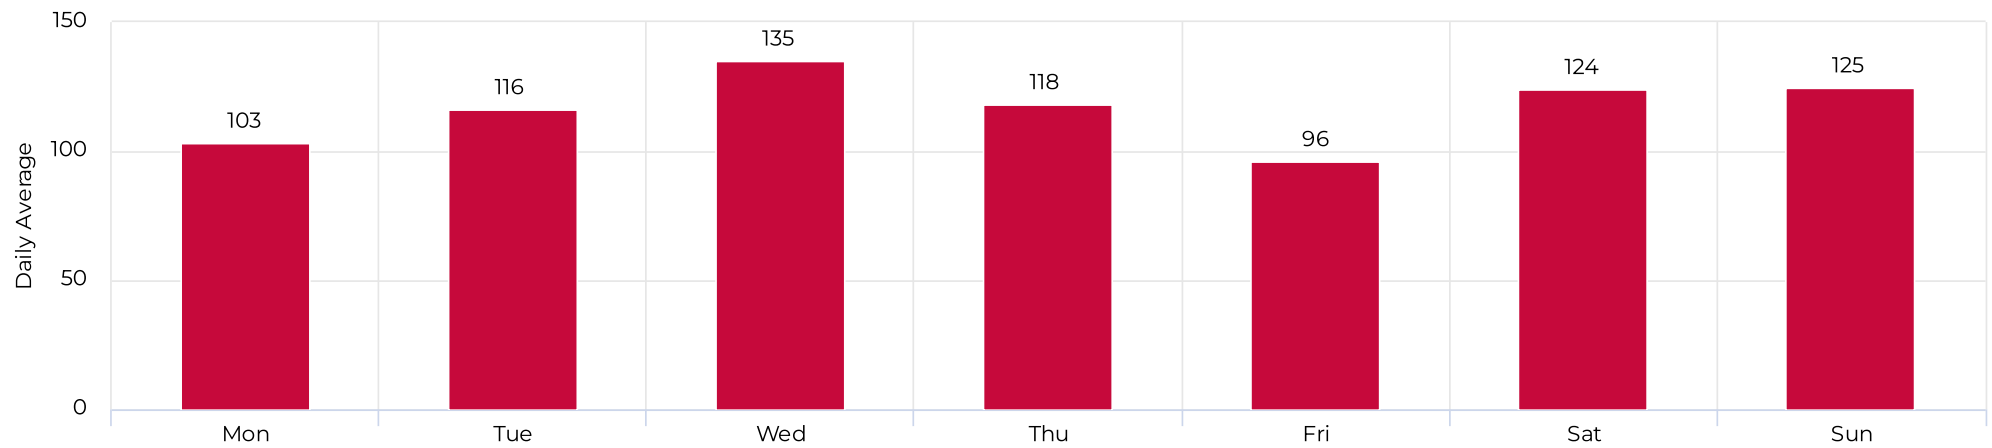

March 1, 2022 → March 31, 2022

Key Figures Summary

Site	Total ▼	Daily Average	Peak Day	Peak Count
Columbia Tap at Blodgett	7,898	255	Sat Mar 19, 2022	453
Columbia Tap at Blodgett Cyclist	4,258	137	Sun Mar 20, 2022	282
Columbia Tap at Blodgett Pedestrian	3,640	117	Sat Mar 19, 2022	195
Blodgett at Ennis TSU Columbia Tap Cyclists Northbound	2,292	74	Sun Mar 20, 2022	156
Blodgett at Ennis TSU Columbia Tap Cyclists Southbound	1,966	63	Sun Mar 20, 2022	126
Blodgett at Ennis TSU Columbia Tap Pedestrians Southbound	1,827	59	Sat Mar 19, 2022	96
Blodgett at Ennis TSU Columbia Tap Pedestrians Northbound	1,813	58	Sun Mar 20, 2022	107

Columbia Tap at Blodgett

March 1, 2022 → March 31, 2022

Daily traffic

Distribution

● Columbia Tap at Blodgett Pedestrian ● Columbia Tap at Blodgett Cyclist

Columbia Tap at Blodgett

March 1, 2022 → March 31, 2022

Daily Data (Pedestrian)

Pedestrian Profile (Daily)

Columbia Tap at Blodgett

March 1, 2022 → March 31, 2022

Pedestrian - Weekday Profile (Hourly)

📅 08/01/2022 → 08/31/2022

Pedestrian - Weekend Profile (Hourly)

📅 08/01/2022 → 08/31/2022

Columbia Tap at Blodgett

March 1, 2022 → March 31, 2022

Cyclist Total (Daily)

Cyclist Profile (Daily)

Columbia Tap at Blodgett

March 1, 2022 → March 31, 2022

Cyclist - Weekday Profile (Hourly)