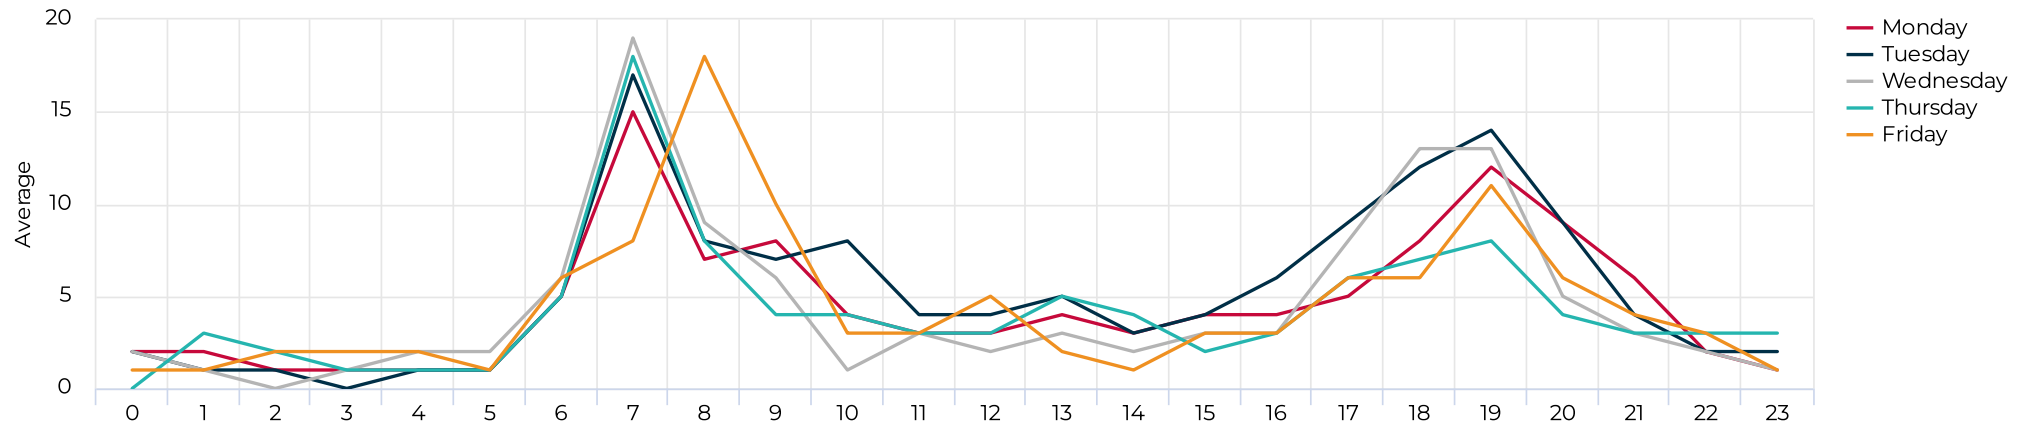

Columbia Tap at Blodgett

March 1, 2022 → March 31, 2022

Daily traffic

Distribution

● Columbia Tap at Blodgett Pedestrian ● Columbia Tap at Blodgett Cyclist

Columbia Tap at Blodgett

March 1, 2022 → March 31, 2022

Daily Data (Pedestrian)

Pedestrian Profile (Daily)

Columbia Tap at Blodgett

March 1, 2022 → March 31, 2022

Pedestrian - Weekday Profile (Hourly)

📅 08/01/2022 → 08/31/2022

Pedestrian - Weekend Profile (Hourly)

📅 08/01/2022 → 08/31/2022

Columbia Tap at Blodgett

March 1, 2022 → March 31, 2022

Cyclist Total (Daily)

Cyclist Profile (Daily)

Columbia Tap at Blodgett

March 1, 2022 → March 31, 2022

Cyclist - Weekday Profile (Hourly)