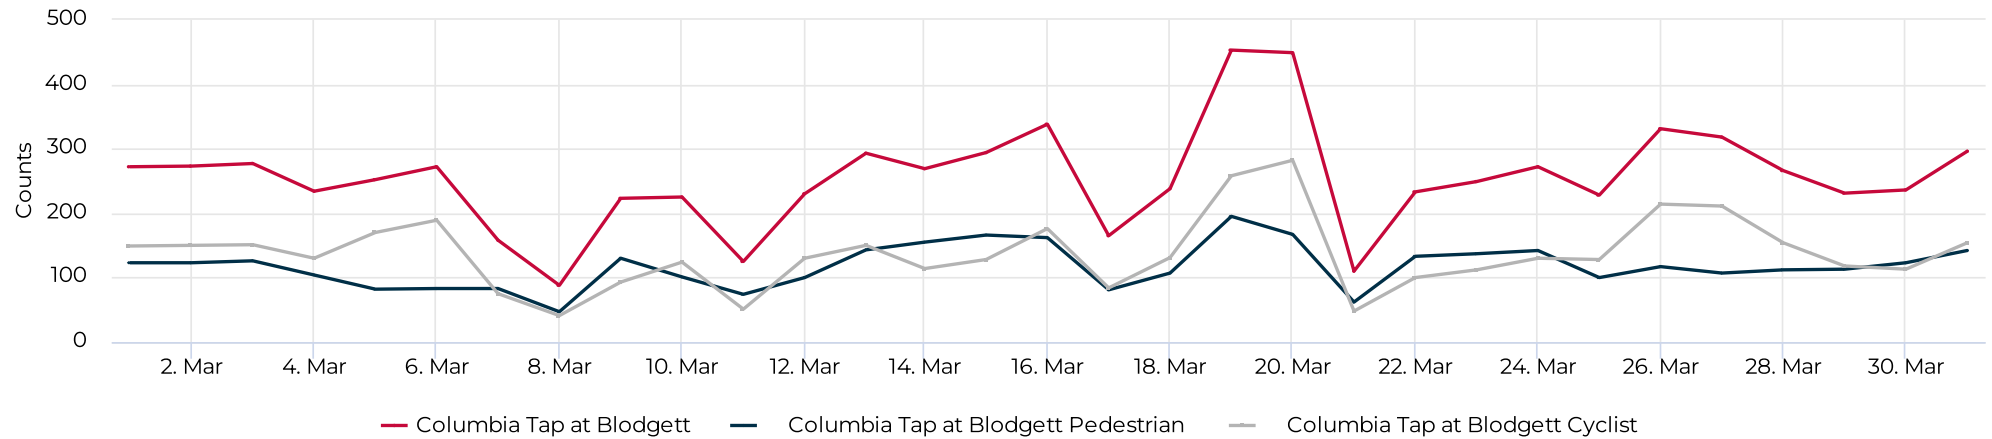

March 1, 2022 → March 31, 2022

Key Figures Summary

Site	Total ▼	Daily Average	Peak Day	Peak Count
Columbia Tap at Blodgett	7,898	255	Sat Mar 19, 2022	453
Columbia Tap at Blodgett Cyclist	4,258	137	Sun Mar 20, 2022	282
Columbia Tap at Blodgett Pedestrian	3,640	117	Sat Mar 19, 2022	195
Blodgett at Ennis TSU Columbia Tap Cyclists Northbound	2,292	74	Sun Mar 20, 2022	156
Blodgett at Ennis TSU Columbia Tap Cyclists Southbound	1,966	63	Sun Mar 20, 2022	126
Blodgett at Ennis TSU Columbia Tap Pedestrians Southbound	1,827	59	Sat Mar 19, 2022	96
Blodgett at Ennis TSU Columbia Tap Pedestrians Northbound	1,813	58	Sun Mar 20, 2022	107

Columbia Tap at Blodgett

March 1, 2022 → March 31, 2022

Daily traffic

Distribution

● Columbia Tap at Blodgett Pedestrian ● Columbia Tap at Blodgett Cyclist

Columbia Tap at Blodgett

March 1, 2022 → March 31, 2022

Daily Data (Pedestrian)

Pedestrian Profile (Daily)

Columbia Tap at Blodgett

March 1, 2022 → March 31, 2022

Pedestrian - Weekday Profile (Hourly)

📅 08/01/2022 → 08/31/2022

Pedestrian - Weekend Profile (Hourly)

📅 08/01/2022 → 08/31/2022

Columbia Tap at Blodgett

March 1, 2022 → March 31, 2022

Cyclist Total (Daily)

Cyclist Profile (Daily)

Columbia Tap at Blodgett

March 1, 2022 → March 31, 2022

Cyclist - Weekday Profile (Hourly)