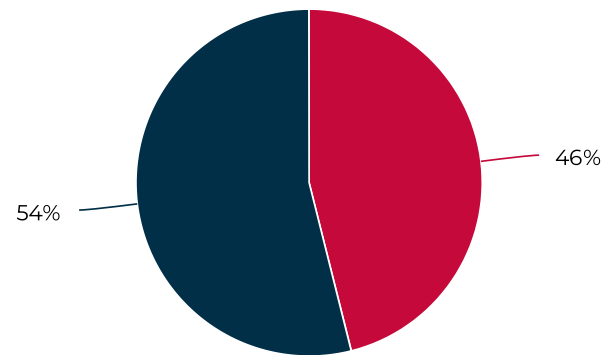

March 1, 2022 → March 31, 2022

Key Figures Summary

Site	Total ▼	Daily Average	Peak Day	Peak Count
Columbia Tap at Blodgett	7,898	255	Sat Mar 19, 2022	453
Columbia Tap at Blodgett Cyclist	4,258	137	Sun Mar 20, 2022	282
Columbia Tap at Blodgett Pedestrian	3,640	117	Sat Mar 19, 2022	195
Blodgett at Ennis TSU Columbia Tap Cyclists Northbound	2,292	74	Sun Mar 20, 2022	156
Blodgett at Ennis TSU Columbia Tap Cyclists Southbound	1,966	63	Sun Mar 20, 2022	126
Blodgett at Ennis TSU Columbia Tap Pedestrians Southbound	1,827	59	Sat Mar 19, 2022	96
Blodgett at Ennis TSU Columbia Tap Pedestrians Northbound	1,813	58	Sun Mar 20, 2022	107

Columbia Tap at Blodgett

March 1, 2022 → March 31, 2022

Daily traffic

Distribution

● Columbia Tap at Blodgett Pedestrian ● Columbia Tap at Blodgett Cyclist

Columbia Tap at Blodgett

March 1, 2022 → March 31, 2022

Daily Data (Pedestrian)

Pedestrian Profile (Daily)

Columbia Tap at Blodgett

March 1, 2022 → March 31, 2022

Pedestrian - Weekday Profile (Hourly)

📅 08/01/2022 → 08/31/2022

Pedestrian - Weekend Profile (Hourly)