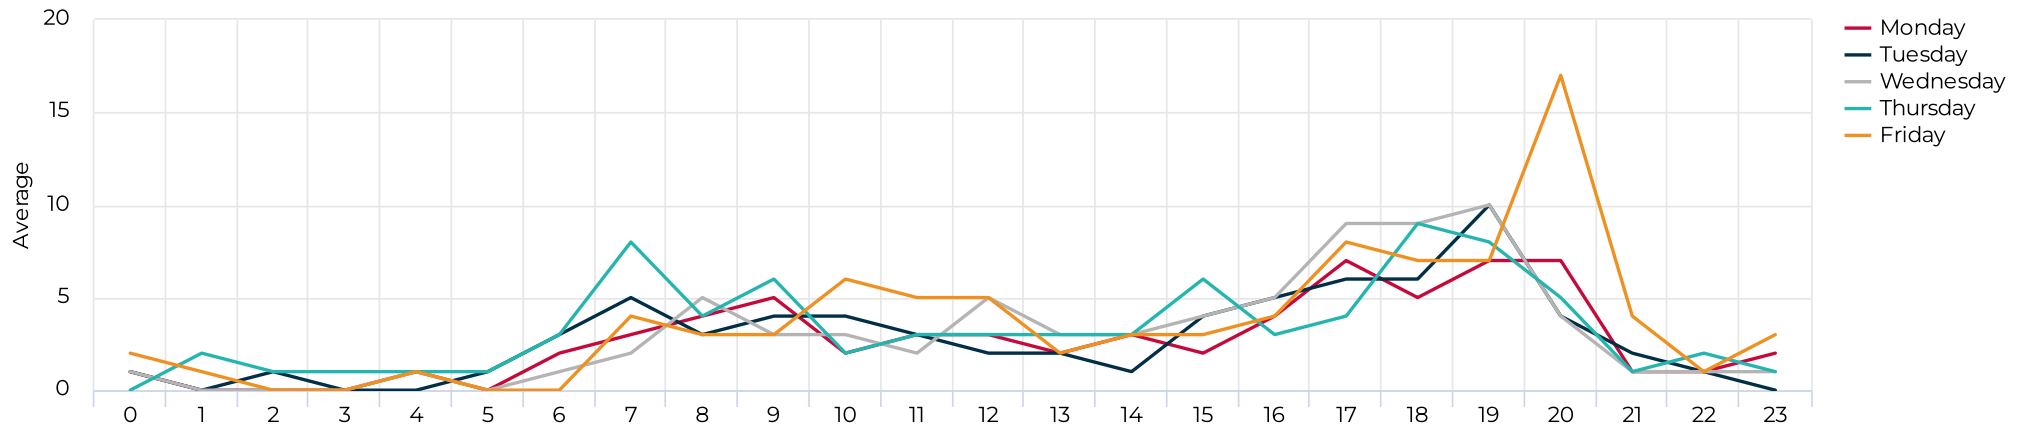

Daily Data (Pedestrian)

Pedestrian Profile (Daily)

Columbia Tap at Blodgett

March 1, 2022 → March 31, 2022

Pedestrian - Weekday Profile (Hourly)

📅 08/01/2022 → 08/31/2022

Pedestrian - Weekend Profile (Hourly)

📅 08/01/2022 → 08/31/2022

Columbia Tap at Blodgett

March 1, 2022 → March 31, 2022

Cyclist Total (Daily)

Cyclist Profile (Daily)

Columbia Tap at Blodgett

March 1, 2022 → March 31, 2022

Cyclist - Weekday Profile (Hourly)

📅 08/01/2022 → 08/31/2022

Cyclist - Weekend Profile (Hourly)

📅 08/01/2022 → 08/31/2022