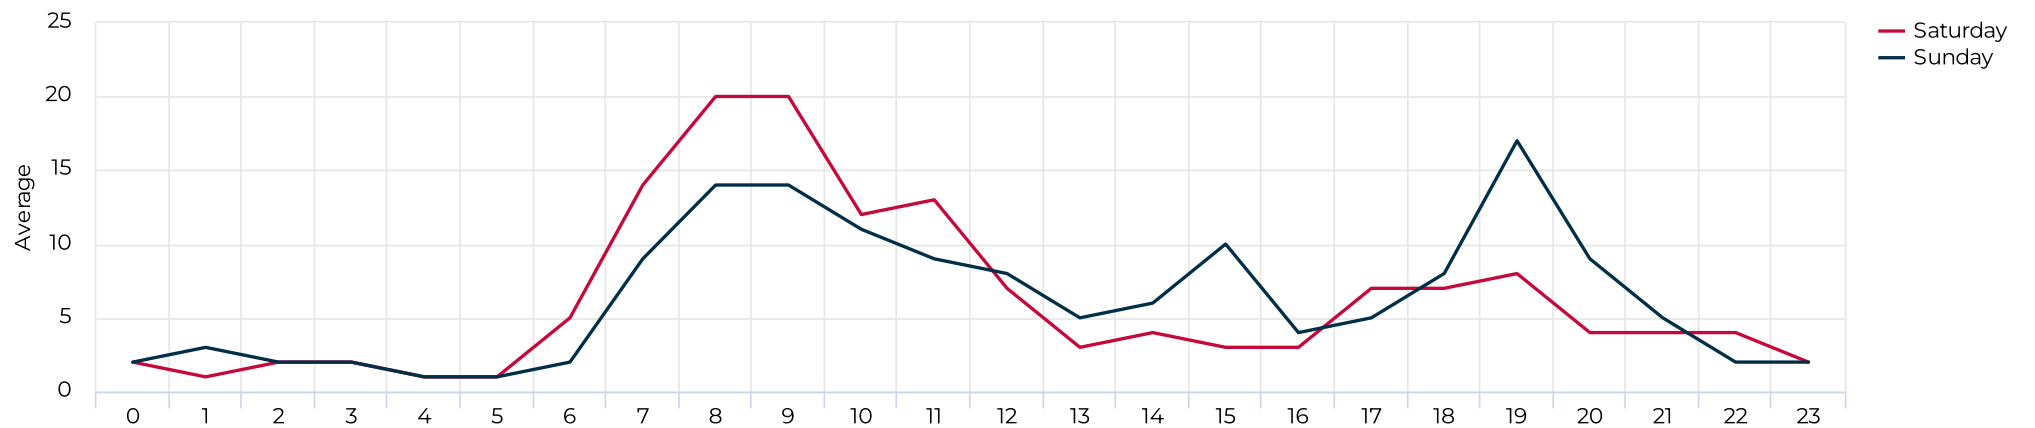

Columbia Tap at Blodgett

March 1, 2022 → March 31, 2022

Daily traffic

Distribution

● Columbia Tap at Blodgett Pedestrian ● Columbia Tap at Blodgett Cyclist

Columbia Tap at Blodgett

March 1, 2022 → March 31, 2022

Daily Data (Pedestrian)

Pedestrian Profile (Daily)

Columbia Tap at Blodgett

March 1, 2022 → March 31, 2022

Pedestrian - Weekday Profile (Hourly)

📅 08/01/2022 → 08/31/2022

Pedestrian - Weekend Profile (Hourly)

📅 08/01/2022 → 08/31/2022

Columbia Tap at Blodgett

March 1, 2022 → March 31, 2022

Cyclist Total (Daily)

Cyclist Profile (Daily)

Columbia Tap at Blodgett

March 1, 2022 → March 31, 2022

Cyclist - Weekday Profile (Hourly)