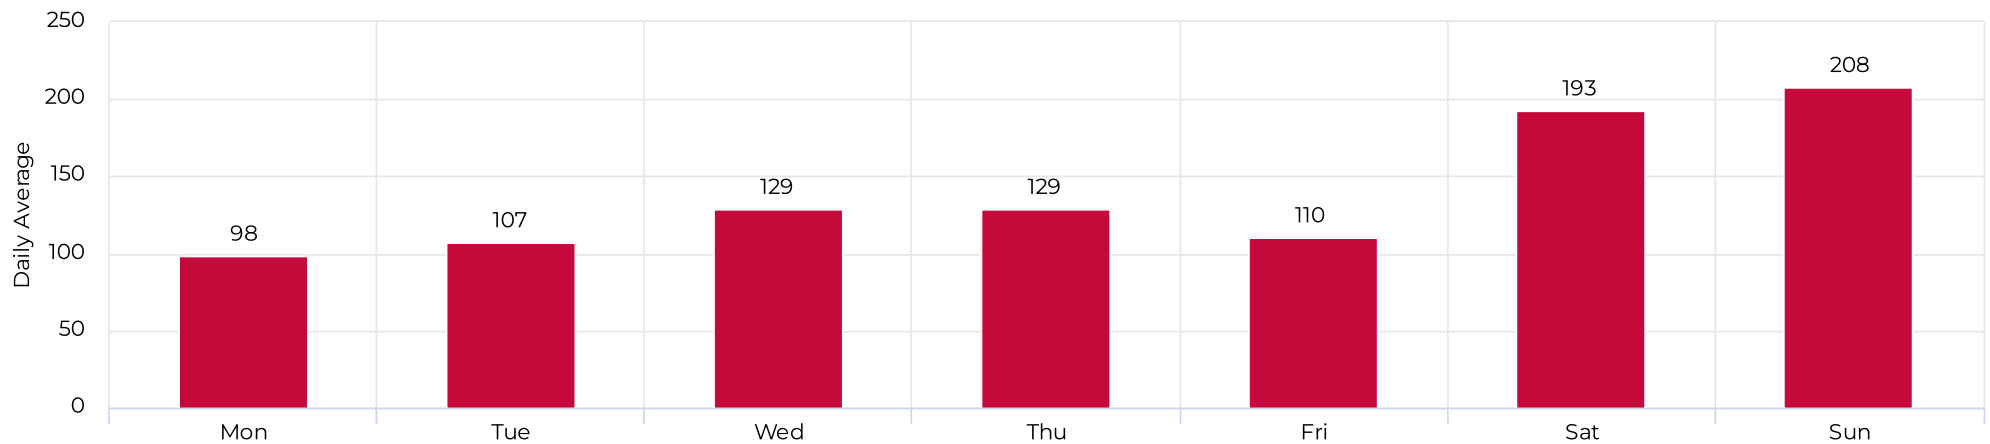

Daily Data (Pedestrian)

Pedestrian Profile (Daily)

Columbia Tap at Blodgett

March 1, 2022 → March 31, 2022

Pedestrian - Weekday Profile (Hourly)

📅 08/01/2022 → 08/31/2022

Pedestrian - Weekend Profile (Hourly)

📅 08/01/2022 → 08/31/2022

Columbia Tap at Blodgett

March 1, 2022 → March 31, 2022

Cyclist Total (Daily)

Cyclist Profile (Daily)

Columbia Tap at Blodgett

March 1, 2022 → March 31, 2022

Cyclist - Weekday Profile (Hourly)

📅 08/01/2022 → 08/31/2022

Cyclist - Weekend Profile (Hourly)

📅 08/01/2022 → 08/31/2022