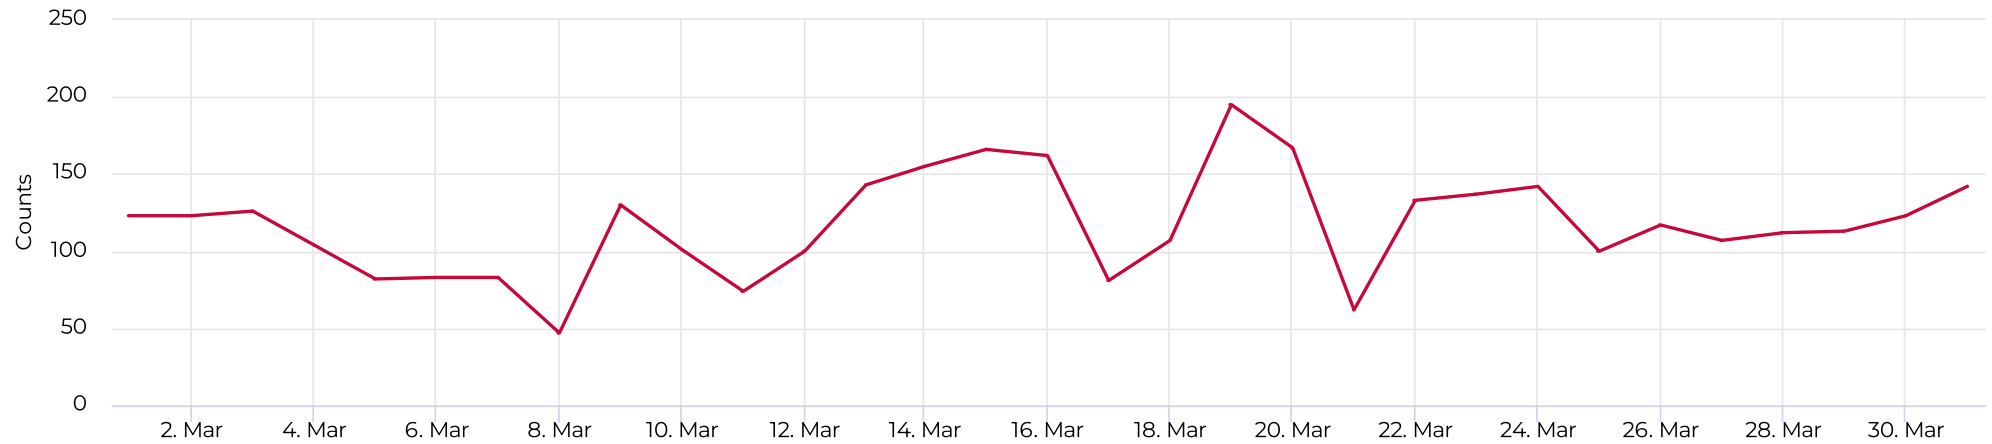

March 1, 2022 → March 31, 2022

Key Figures Summary

Site	Total ▼	Daily Average	Peak Day	Peak Count
Columbia Tap at Blodgett	7,898	255	Sat Mar 19, 2022	453
Columbia Tap at Blodgett Cyclist	4,258	137	Sun Mar 20, 2022	282
Columbia Tap at Blodgett Pedestrian	3,640	117	Sat Mar 19, 2022	195
Blodgett at Ennis TSU Columbia Tap Cyclists Northbound	2,292	74	Sun Mar 20, 2022	156
Blodgett at Ennis TSU Columbia Tap Cyclists Southbound	1,966	63	Sun Mar 20, 2022	126
Blodgett at Ennis TSU Columbia Tap Pedestrians Southbound	1,827	59	Sat Mar 19, 2022	96
Blodgett at Ennis TSU Columbia Tap Pedestrians Northbound	1,813	58	Sun Mar 20, 2022	107

Columbia Tap at Blodgett

March 1, 2022 → March 31, 2022

Daily traffic

Distribution

● Columbia Tap at Blodgett Pedestrian ● Columbia Tap at Blodgett Cyclist

Columbia Tap at Blodgett

March 1, 2022 → March 31, 2022

Daily Data (Pedestrian)

Pedestrian Profile (Daily)

Columbia Tap at Blodgett

March 1, 2022 → March 31, 2022

Pedestrian - Weekday Profile (Hourly)

📅 08/01/2022 → 08/31/2022

Pedestrian - Weekend Profile (Hourly)

📅 08/01/2022 → 08/31/2022

Columbia Tap at Blodgett

March 1, 2022 → March 31, 2022

Cyclist Total (Daily)

Cyclist Profile (Daily)

Columbia Tap at Blodgett

March 1, 2022 → March 31, 2022

Cyclist - Weekday Profile (Hourly)