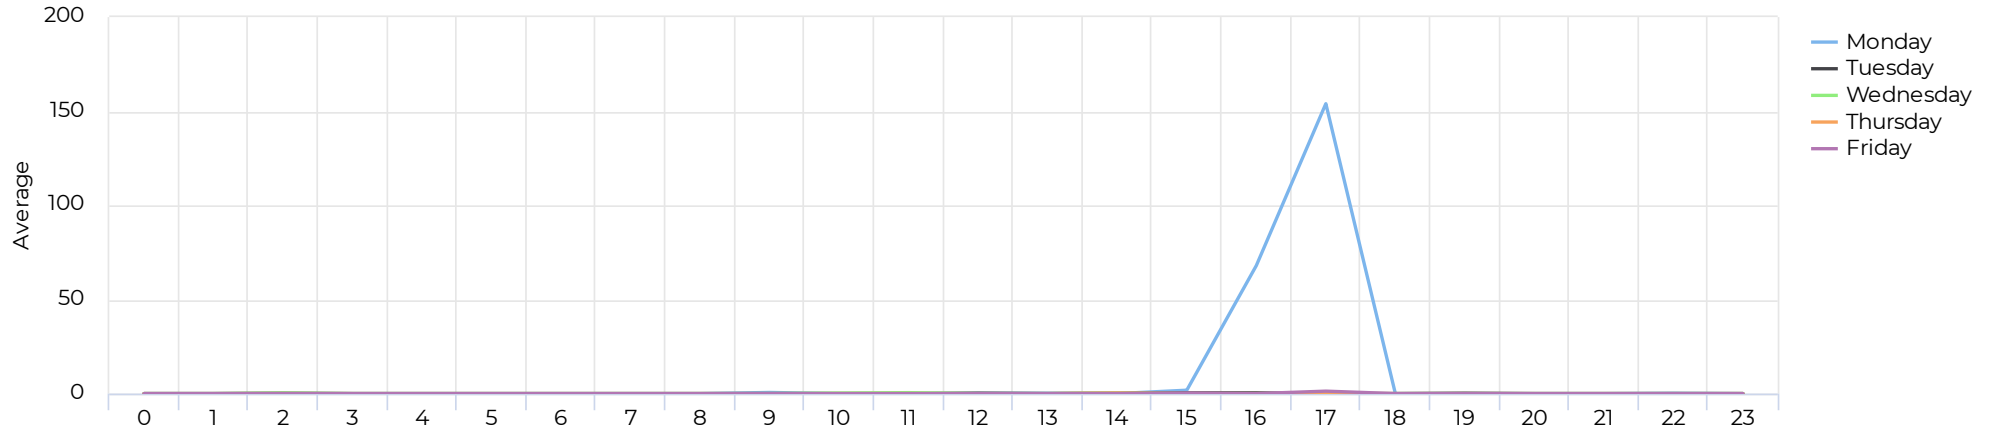

Brays at Spur 5

November 1, 2021 → November 30, 2021

Key Figures Summary

Site	Total	Average	Peak Count	Peak Period
Brays at Spur 5	5,424	181	1,188	Mon Nov 29, 2021
Brays at Spur 5 Cyclist	4,261	142	1,124	Sat Nov 13, 2021
Brays Bayou Trail at Wheeler/Spur 5 Cyclists Eastbound	2,498	83	575	Sat Nov 13, 2021
Brays Bayou Trail at Wheeler/Spur 5 Cyclists Westbound	1,763	59	549	Sat Nov 13, 2021
Brays at Spur 5 Pedestrian	1,163	39	1,104	Mon Nov 29, 2021
Brays Bayou Trail at Wheeler/Spur 5 Pedestrians Eastbound	1,133	38	1,074	Mon Nov 29, 2021
Brays Bayou Trail at Wheeler/Spur 5 Pedestrians Westbound	30	1	30	Mon Nov 29, 2021

Brays at Spur 5

November 1, 2021 → November 30, 2021

Daily traffic

Distribution

Brays at Spur 5

November 1, 2021 → November 30, 2021

Daily Data (Pedestrian)

Pedestrian Profile (Daily)

Brays at Spur 5

November 1, 2021 → November 30, 2021

Pedestrian - Weekday Profile (Hourly)

11/01/2021 → 11/30/2021

Pedestrian - Weekend Profile (Hourly)

11/01/2021 → 11/30/2021

Brays at Spur 5

November 1, 2021 → November 30, 2021