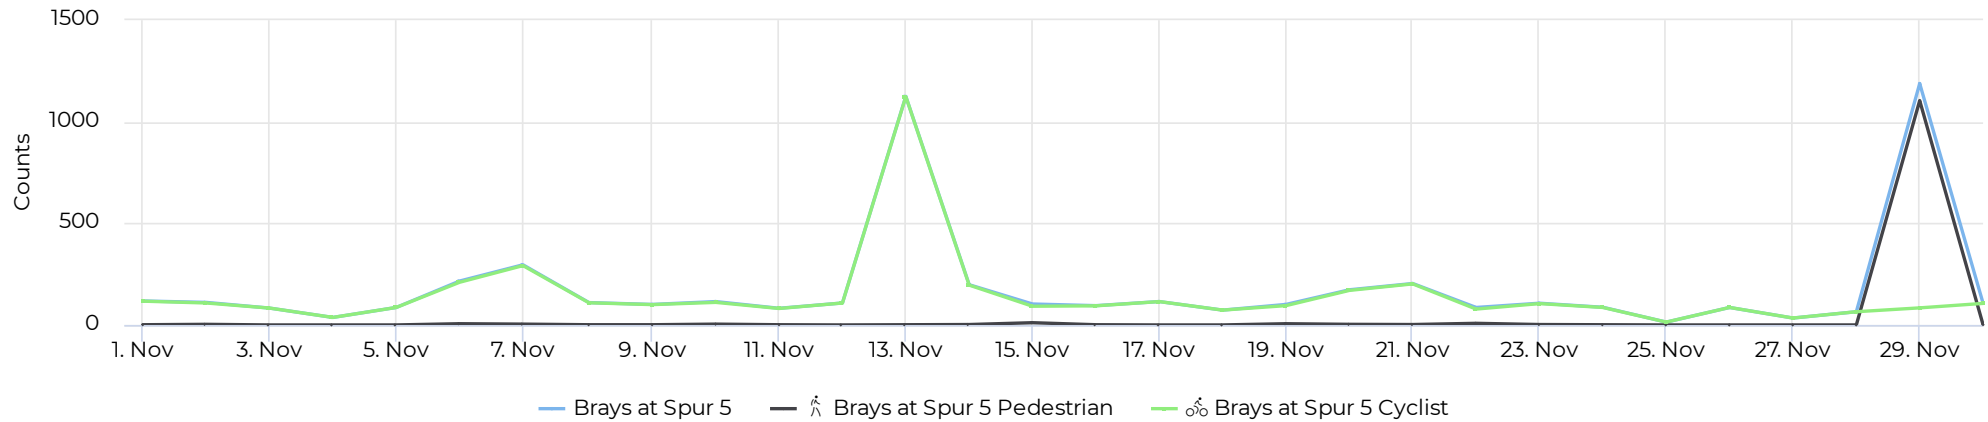

Brays Bayou Trail at Wheeler/Spur 5 November 2021 Report

Christopher Whaley, christopher.whaley@h-gac.com
12/1/2021

Brays at Spur 5

November 1, 2021 → November 30, 2021

Counting Sites Map

Monthly Updates:

A fix for the overcounting error was implemented on July 12th. We are continuing to monitor the counts at this location and will update these reports with any future developments.

Brays at Spur 5

November 1, 2021 → November 30, 2021

Key Figures Summary

Site	Total	Average	Peak Count	Peak Period
Brays at Spur 5	5,424	181	1,188	Mon Nov 29, 2021
Brays at Spur 5 Cyclist	4,261	142	1,124	Sat Nov 13, 2021
Brays Bayou Trail at Wheeler/Spur 5 Cyclists Eastbound	2,498	83	575	Sat Nov 13, 2021
Brays Bayou Trail at Wheeler/Spur 5 Cyclists Westbound	1,763	59	549	Sat Nov 13, 2021
Brays at Spur 5 Pedestrian	1,163	39	1,104	Mon Nov 29, 2021
Brays Bayou Trail at Wheeler/Spur 5 Pedestrians Eastbound	1,133	38	1,074	Mon Nov 29, 2021
Brays Bayou Trail at Wheeler/Spur 5 Pedestrians Westbound	30	1	30	Mon Nov 29, 2021

Brays at Spur 5

November 1, 2021 → November 30, 2021

Daily traffic

Distribution

Brays at Spur 5

November 1, 2021 → November 30, 2021

Daily Data (Pedestrian)

Pedestrian Profile (Daily)

Brays at Spur 5

November 1, 2021 → November 30, 2021

Pedestrian - Weekday Profile (Hourly)

11/01/2021 → 11/30/2021

Pedestrian - Weekend Profile (Hourly)

11/01/2021 → 11/30/2021

Brays at Spur 5

November 1, 2021 → November 30, 2021