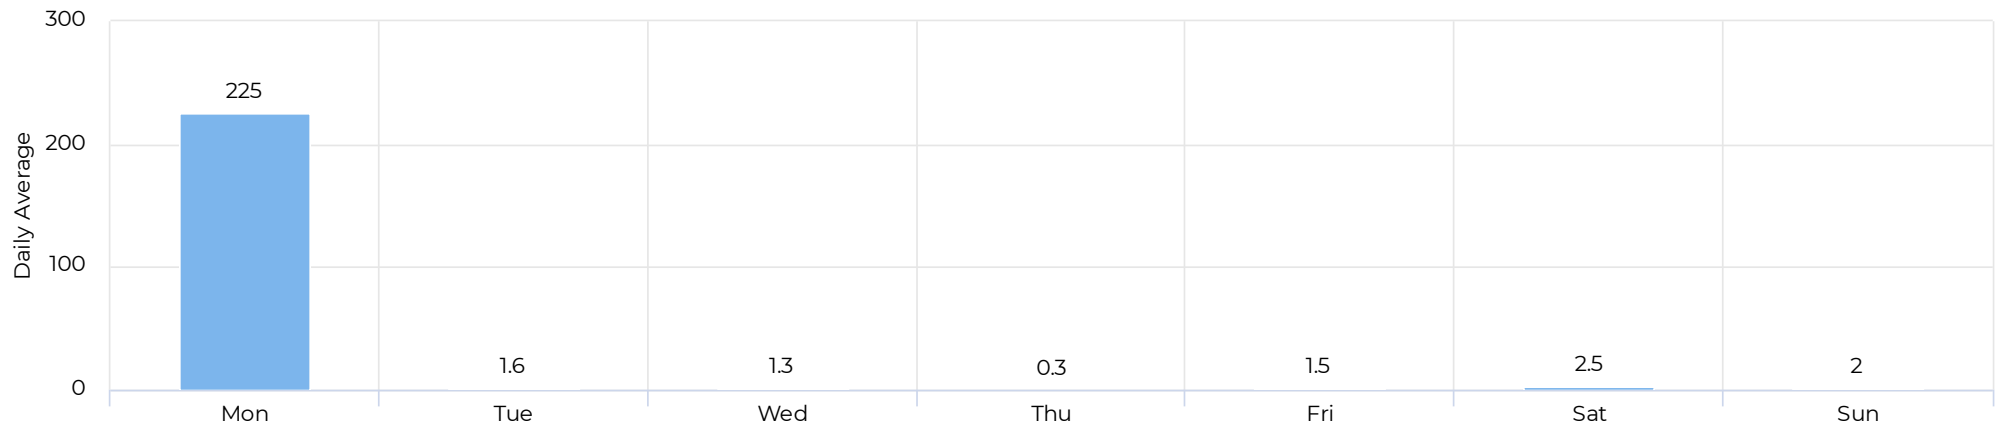

Brays at Spur 5

November 1, 2021 → November 30, 2021

Key Figures Summary

Site	Total	Average	Peak Count	Peak Period
Brays at Spur 5	5,424	181	1,188	Mon Nov 29, 2021
Brays at Spur 5 Cyclist	4,261	142	1,124	Sat Nov 13, 2021
Brays Bayou Trail at Wheeler/Spur 5 Cyclists Eastbound	2,498	83	575	Sat Nov 13, 2021
Brays Bayou Trail at Wheeler/Spur 5 Cyclists Westbound	1,763	59	549	Sat Nov 13, 2021
Brays at Spur 5 Pedestrian	1,163	39	1,104	Mon Nov 29, 2021
Brays Bayou Trail at Wheeler/Spur 5 Pedestrians Eastbound	1,133	38	1,074	Mon Nov 29, 2021
Brays Bayou Trail at Wheeler/Spur 5 Pedestrians Westbound	30	1	30	Mon Nov 29, 2021

Brays at Spur 5

November 1, 2021 → November 30, 2021

Daily traffic

Distribution

Brays at Spur 5

November 1, 2021 → November 30, 2021

Daily Data (Pedestrian)

Pedestrian Profile (Daily)

Brays at Spur 5

November 1, 2021 → November 30, 2021

Pedestrian - Weekday Profile (Hourly)

11/01/2021 → 11/30/2021

Pedestrian - Weekend Profile (Hourly)

11/01/2021 → 11/30/2021

Brays at Spur 5

November 1, 2021 → November 30, 2021