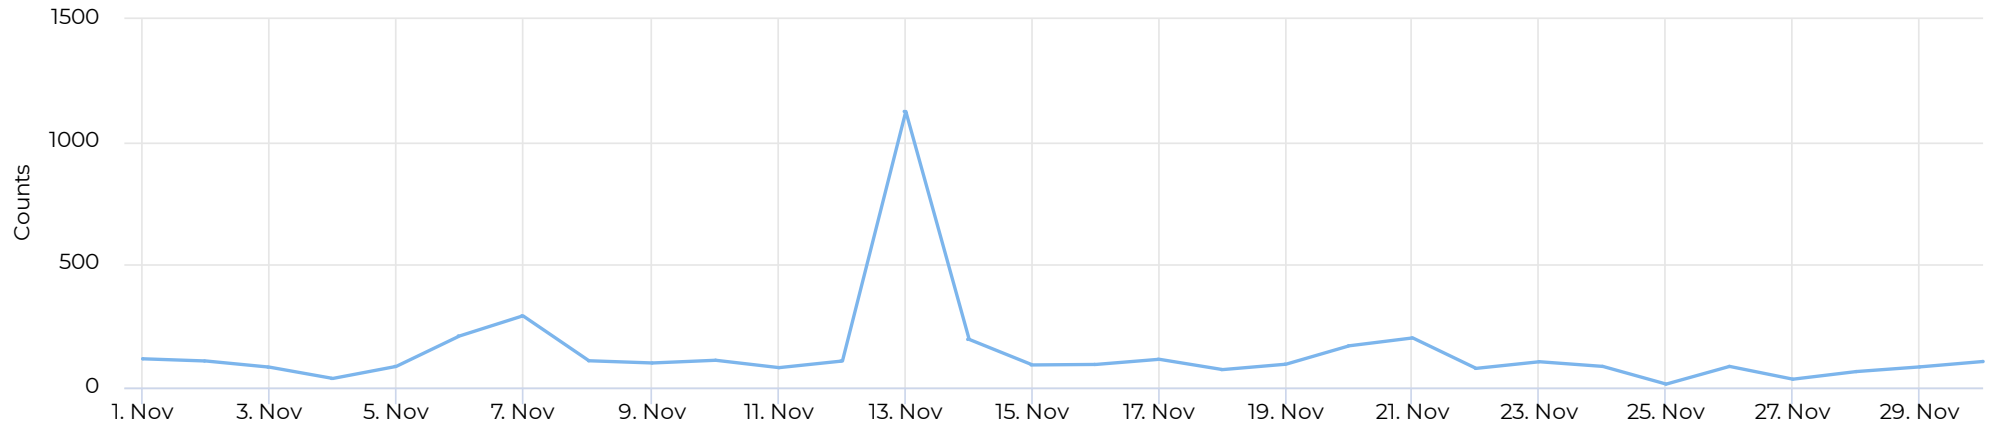

Brays at Spur 5

November 1, 2021 → November 30, 2021

Key Figures Summary

Site	Total	Average	Peak Count	Peak Period
Brays at Spur 5	5,424	181	1,188	Mon Nov 29, 2021
Brays at Spur 5 Cyclist	4,261	142	1,124	Sat Nov 13, 2021
Brays Bayou Trail at Wheeler/Spur 5 Cyclists Eastbound	2,498	83	575	Sat Nov 13, 2021
Brays Bayou Trail at Wheeler/Spur 5 Cyclists Westbound	1,763	59	549	Sat Nov 13, 2021
Brays at Spur 5 Pedestrian	1,163	39	1,104	Mon Nov 29, 2021
Brays Bayou Trail at Wheeler/Spur 5 Pedestrians Eastbound	1,133	38	1,074	Mon Nov 29, 2021
Brays Bayou Trail at Wheeler/Spur 5 Pedestrians Westbound	30	1	30	Mon Nov 29, 2021

Brays at Spur 5

November 1, 2021 → November 30, 2021

Daily traffic

Distribution

Brays at Spur 5

November 1, 2021 → November 30, 2021

Daily Data (Pedestrian)

Pedestrian Profile (Daily)

Brays at Spur 5

November 1, 2021 → November 30, 2021

Pedestrian - Weekday Profile (Hourly)

11/01/2021 → 11/30/2021

Pedestrian - Weekend Profile (Hourly)

11/01/2021 → 11/30/2021

Brays at Spur 5

November 1, 2021 → November 30, 2021

Cyclist Total (Daily)

Cyclist Profile (Daily)

Brays at Spur 5

November 1, 2021 → November 30, 2021

Cyclist - Weekday Profile (Hourly)

11/01/2021 → 11/30/2021

Cyclist - Weekend Profile (Hourly)

11/01/2021 → 11/30/2021