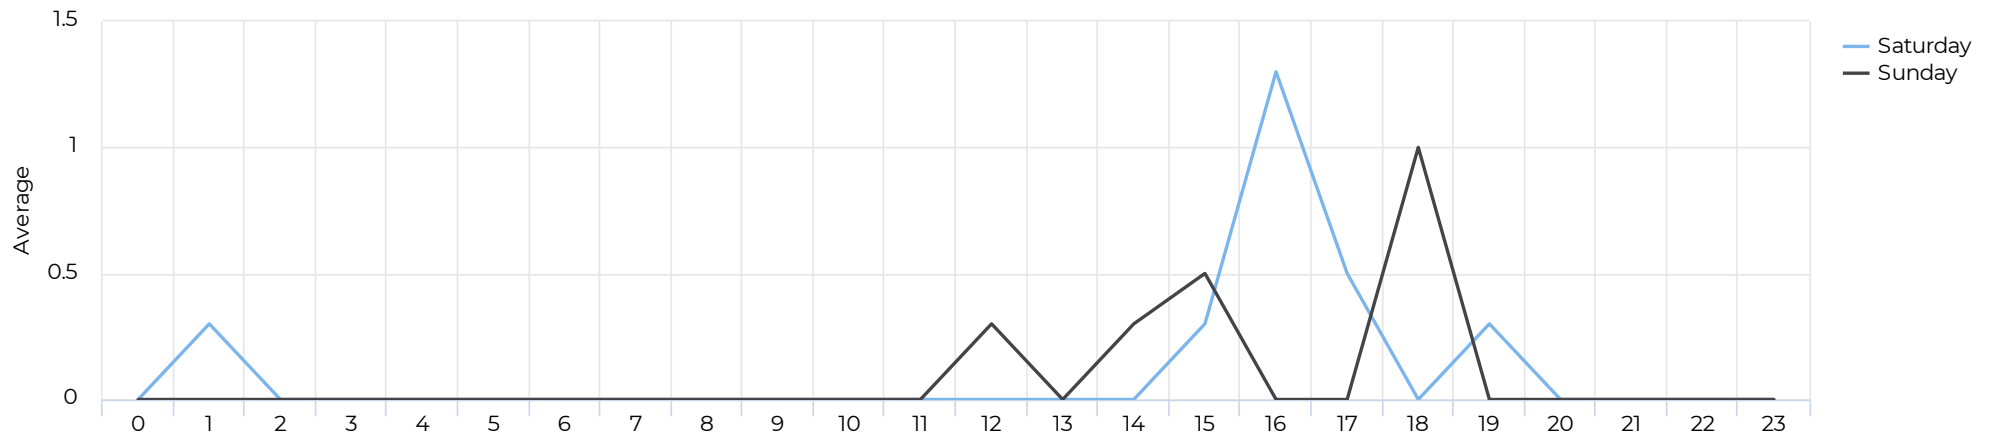

Brays at Spur 5

November 1, 2021 → November 30, 2021

Pedestrian - Weekday Profile (Hourly)

11/01/2021 → 11/30/2021

Pedestrian - Weekend Profile (Hourly)

11/01/2021 → 11/30/2021

Brays at Spur 5

November 1, 2021 → November 30, 2021

Cyclist Total (Daily)

Cyclist Profile (Daily)

Brays at Spur 5

November 1, 2021 → November 30, 2021

Cyclist - Weekday Profile (Hourly)

11/01/2021 → 11/30/2021

Cyclist - Weekend Profile (Hourly)

11/01/2021 → 11/30/2021