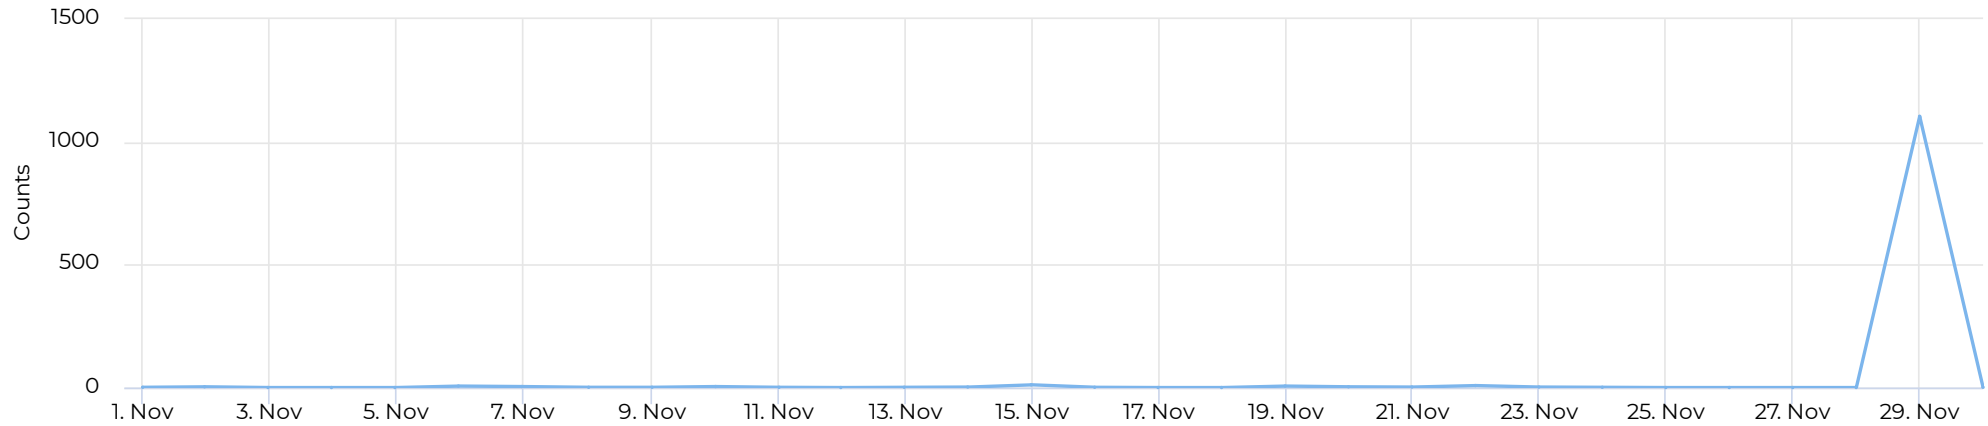

Brays at Spur 5

November 1, 2021 → November 30, 2021

Key Figures Summary

Site	Total	Average	Peak Count	Peak Period
Brays at Spur 5	5,424	181	1,188	Mon Nov 29, 2021
Brays at Spur 5 Cyclist	4,261	142	1,124	Sat Nov 13, 2021
Brays Bayou Trail at Wheeler/Spur 5 Cyclists Eastbound	2,498	83	575	Sat Nov 13, 2021
Brays Bayou Trail at Wheeler/Spur 5 Cyclists Westbound	1,763	59	549	Sat Nov 13, 2021
Brays at Spur 5 Pedestrian	1,163	39	1,104	Mon Nov 29, 2021
Brays Bayou Trail at Wheeler/Spur 5 Pedestrians Eastbound	1,133	38	1,074	Mon Nov 29, 2021
Brays Bayou Trail at Wheeler/Spur 5 Pedestrians Westbound	30	1	30	Mon Nov 29, 2021

Brays at Spur 5

November 1, 2021 → November 30, 2021

Daily traffic

Distribution

Brays at Spur 5

November 1, 2021 → November 30, 2021

Daily Data (Pedestrian)

Pedestrian Profile (Daily)

Brays at Spur 5

November 1, 2021 → November 30, 2021

Pedestrian - Weekday Profile (Hourly)

11/01/2021 → 11/30/2021

Pedestrian - Weekend Profile (Hourly)

11/01/2021 → 11/30/2021

Brays at Spur 5

November 1, 2021 → November 30, 2021

Cyclist Total (Daily)

Cyclist Profile (Daily)

Brays at Spur 5

November 1, 2021 → November 30, 2021

Cyclist - Weekday Profile (Hourly)

11/01/2021 → 11/30/2021

Cyclist - Weekend Profile (Hourly)

11/01/2021 → 11/30/2021