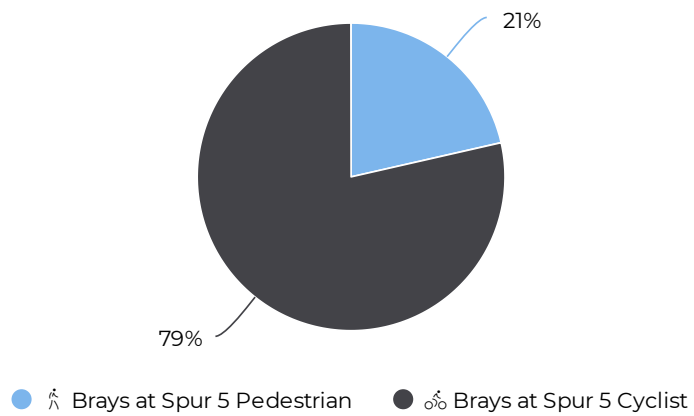

Brays at Spur 5

November 1, 2021 → November 30, 2021

Key Figures Summary

Site	Total	Average	Peak Count	Peak Period
Brays at Spur 5	5,424	181	1,188	Mon Nov 29, 2021
Brays at Spur 5 Cyclist	4,261	142	1,124	Sat Nov 13, 2021
Brays Bayou Trail at Wheeler/Spur 5 Cyclists Eastbound	2,498	83	575	Sat Nov 13, 2021
Brays Bayou Trail at Wheeler/Spur 5 Cyclists Westbound	1,763	59	549	Sat Nov 13, 2021
Brays at Spur 5 Pedestrian	1,163	39	1,104	Mon Nov 29, 2021
Brays Bayou Trail at Wheeler/Spur 5 Pedestrians Eastbound	1,133	38	1,074	Mon Nov 29, 2021
Brays Bayou Trail at Wheeler/Spur 5 Pedestrians Westbound	30	1	30	Mon Nov 29, 2021

Brays at Spur 5

November 1, 2021 → November 30, 2021

Daily traffic

Distribution

Brays at Spur 5

November 1, 2021 → November 30, 2021

Daily Data (Pedestrian)

Pedestrian Profile (Daily)