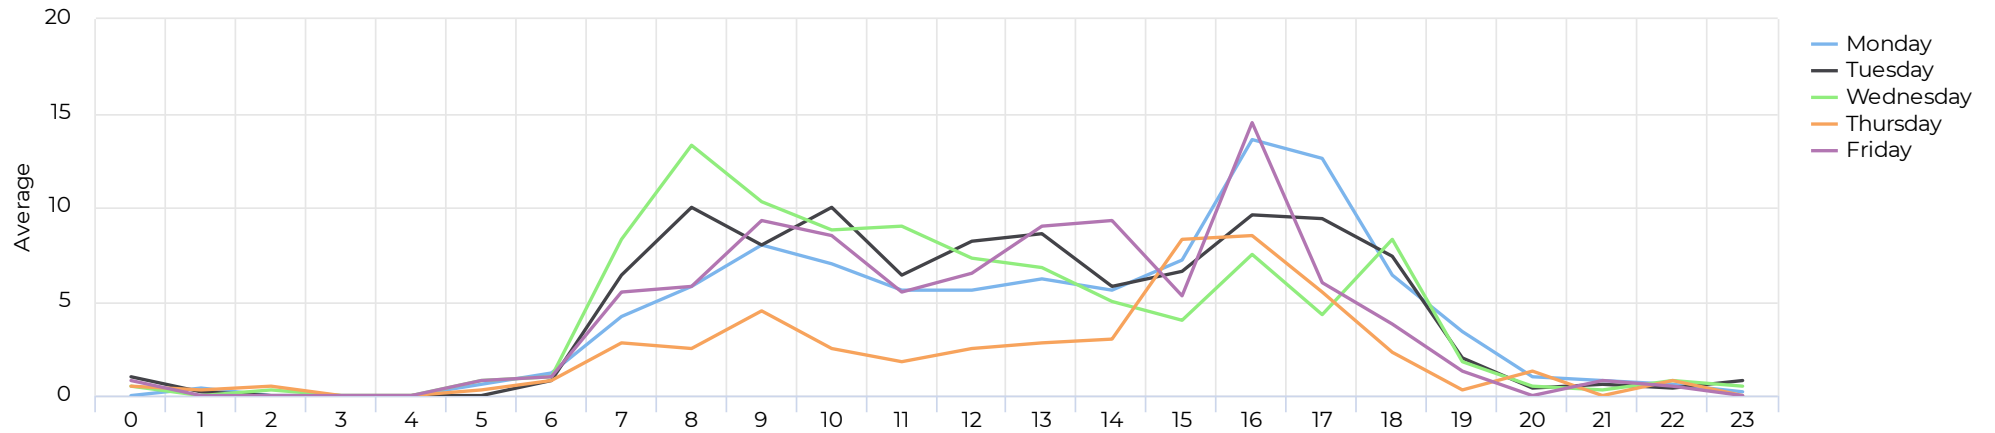

Brays at Spur 5

November 1, 2021 → November 30, 2021

Pedestrian - Weekday Profile (Hourly)

11/01/2021 → 11/30/2021

Pedestrian - Weekend Profile (Hourly)

11/01/2021 → 11/30/2021

Brays at Spur 5

November 1, 2021 → November 30, 2021

Cyclist Total (Daily)

Cyclist Profile (Daily)

Brays at Spur 5

November 1, 2021 → November 30, 2021

Cyclist - Weekday Profile (Hourly)

11/01/2021 → 11/30/2021

Cyclist - Weekend Profile (Hourly)

11/01/2021 → 11/30/2021