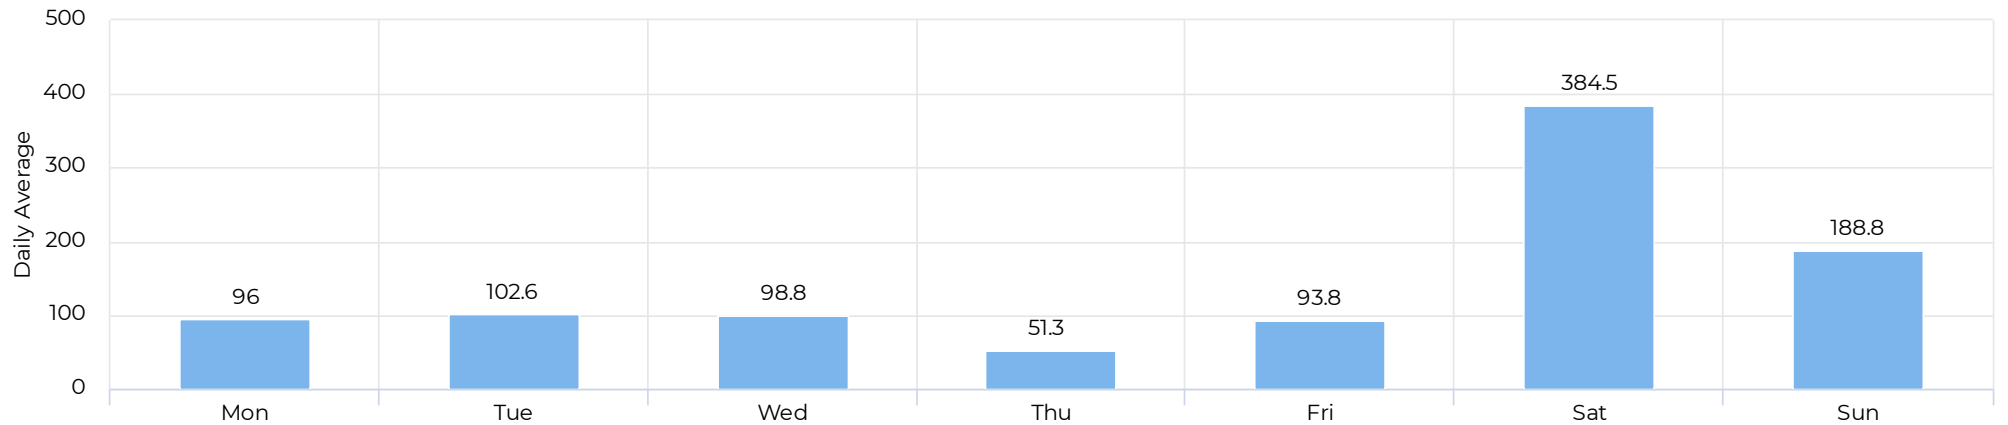

Brays at Spur 5

November 1, 2021 → November 30, 2021

Daily traffic

Distribution

Brays at Spur 5

November 1, 2021 → November 30, 2021

Daily Data (Pedestrian)

Pedestrian Profile (Daily)

Brays at Spur 5

November 1, 2021 → November 30, 2021

Pedestrian - Weekday Profile (Hourly)

11/01/2021 → 11/30/2021

Pedestrian - Weekend Profile (Hourly)

11/01/2021 → 11/30/2021

Brays at Spur 5

November 1, 2021 → November 30, 2021

Cyclist Total (Daily)

Cyclist Profile (Daily)

Brays at Spur 5

November 1, 2021 → November 30, 2021

Cyclist - Weekday Profile (Hourly)

11/01/2021 → 11/30/2021

Cyclist - Weekend Profile (Hourly)

11/01/2021 → 11/30/2021