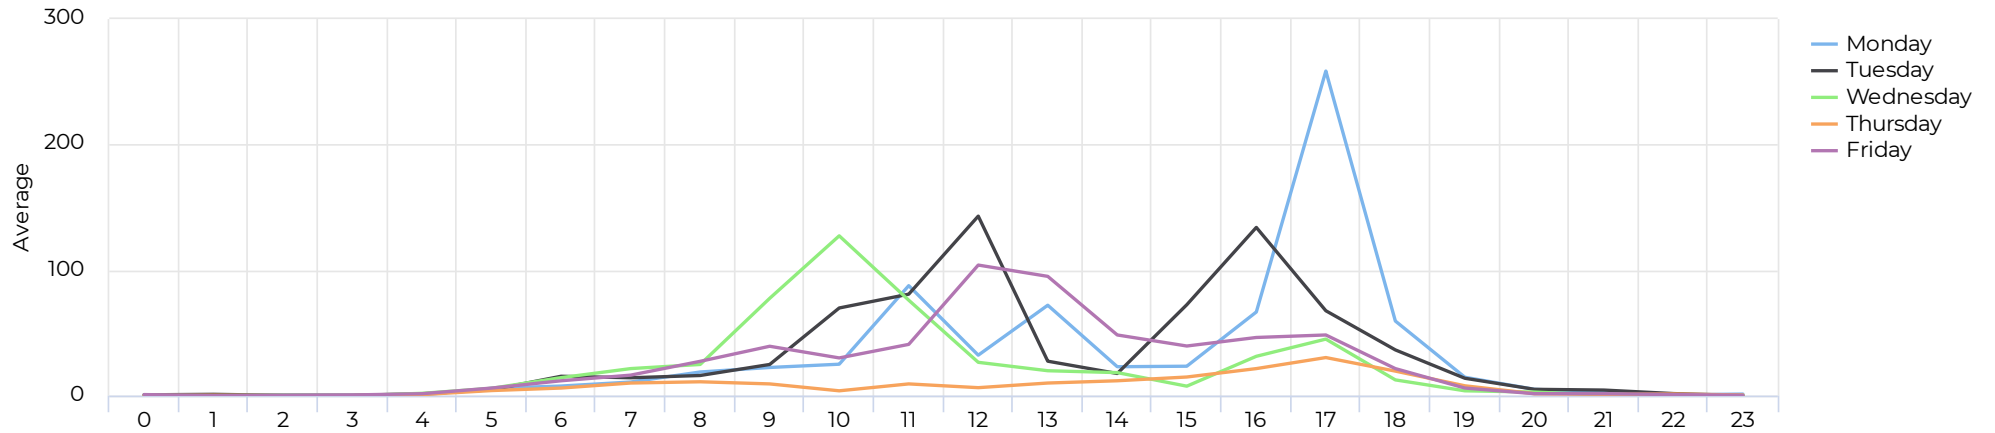

White Oak at 34th

November 1, 2021 → November 30, 2021

Key Figures Summary

Site	Total	Average	Peak Count	Peak Period
White Oak at 34th	17,898	597	2,358	Tue Nov 23, 2021
White Oak at 34th Pedestrian	17,898	597	2,358	Tue Nov 23, 2021
Pedestrians NB	11,732	391	2,006	Tue Nov 23, 2021
Pedestrians SB	6,166	206	468	Sat Nov 6, 2021
White Oak at 34th Cyclist	0	0	0	Fri Nov 12, 2021
Bicycles NB	0	0	0	Wed Nov 10, 2021
Bicycles SB	0	0	0	Tue Nov 16, 2021

White Oak at 34th

November 1, 2021 → November 30, 2021

Daily traffic

Distribution

White Oak at 34th

November 1, 2021 → November 30, 2021

Daily Data (Pedestrian)

Pedestrian Profile (Daily)

White Oak at 34th

November 1, 2021 → November 30, 2021

Pedestrian - Weekday Profile (Hourly)

11/01/2021 → 11/30/2021

Pedestrian - Weekend Profile (Hourly)

11/01/2021 → 11/30/2021

White Oak at 34th

November 1, 2021 → November 30, 2021

Cyclist Total (Daily)

Cyclist Profile (Daily)

White Oak at 34th

November 1, 2021 → November 30, 2021

Cyclist - Weekday Profile (Hourly)

11/01/2021 → 11/30/2021

Cyclist - Weekend Profile (Hourly)

11/01/2021 → 11/30/2021