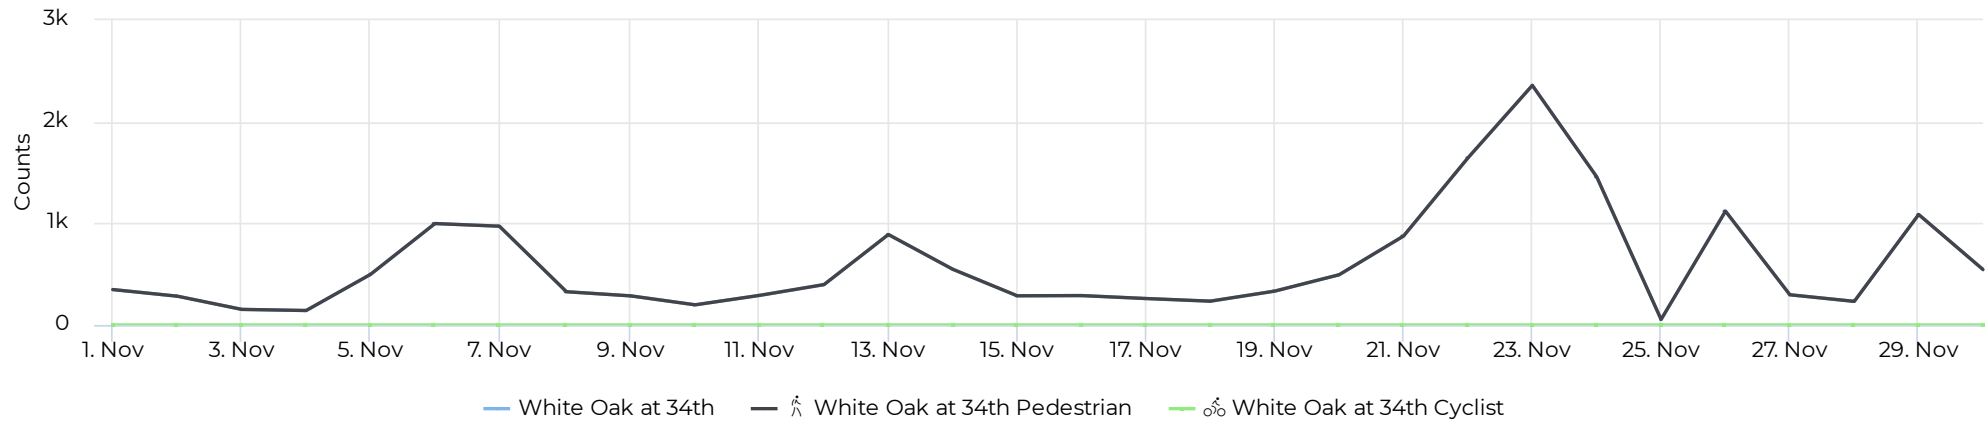

White Oak Trail at 34th St November 2021 Report

Christopher Whaley, christopher.whaley@h-gac.com
12/1/2021

White Oak at 34th

November 1, 2021 → November 30, 2021

Counting Sites Map

Monthly Updates:

We are aware that this counter is only recording pedestrian data. While we believe it is an accurate count, we deployed a secondary counter in mid-December to verify this. We will publish this data beginning next month as a companion to the official Eco-Visio data.

White Oak at 34th

November 1, 2021 → November 30, 2021

Key Figures Summary

Site	Total	Average	Peak Count	Peak Period
White Oak at 34th	17,898	597	2,358	Tue Nov 23, 2021
White Oak at 34th Pedestrian	17,898	597	2,358	Tue Nov 23, 2021
Pedestrians NB	11,732	391	2,006	Tue Nov 23, 2021
Pedestrians SB	6,166	206	468	Sat Nov 6, 2021
White Oak at 34th Cyclist	0	0	0	Fri Nov 12, 2021
Bicycles NB	0	0	0	Wed Nov 10, 2021
Bicycles SB	0	0	0	Tue Nov 16, 2021

White Oak at 34th

November 1, 2021 → November 30, 2021

Daily traffic

Distribution

White Oak at 34th

November 1, 2021 → November 30, 2021

Daily Data (Pedestrian)

Pedestrian Profile (Daily)

White Oak at 34th

November 1, 2021 → November 30, 2021

Pedestrian - Weekday Profile (Hourly)

11/01/2021 → 11/30/2021

Pedestrian - Weekend Profile (Hourly)

11/01/2021 → 11/30/2021

White Oak at 34th

November 1, 2021 → November 30, 2021