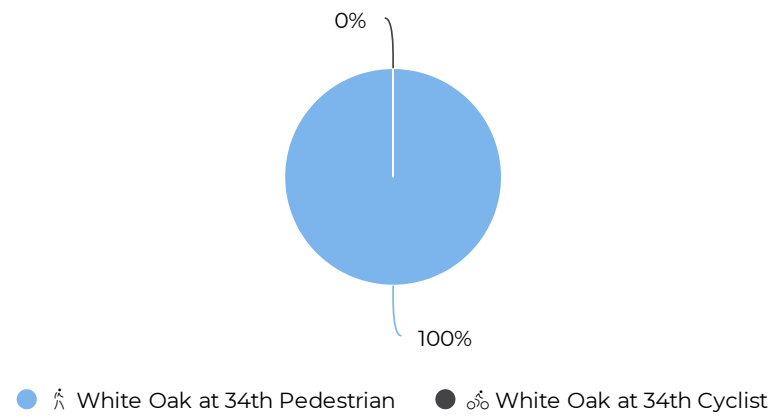

White Oak at 34th

November 1, 2021 → November 30, 2021

Key Figures Summary

Site	Total	Average	Peak Count	Peak Period
White Oak at 34th	17,898	597	2,358	Tue Nov 23, 2021
White Oak at 34th Pedestrian	17,898	597	2,358	Tue Nov 23, 2021
Pedestrians NB	11,732	391	2,006	Tue Nov 23, 2021
Pedestrians SB	6,166	206	468	Sat Nov 6, 2021
White Oak at 34th Cyclist	0	0	0	Fri Nov 12, 2021
Bicycles NB	0	0	0	Wed Nov 10, 2021
Bicycles SB	0	0	0	Tue Nov 16, 2021

White Oak at 34th

November 1, 2021 → November 30, 2021

Daily traffic

Distribution

White Oak at 34th

November 1, 2021 → November 30, 2021

Daily Data (Pedestrian)

Pedestrian Profile (Daily)