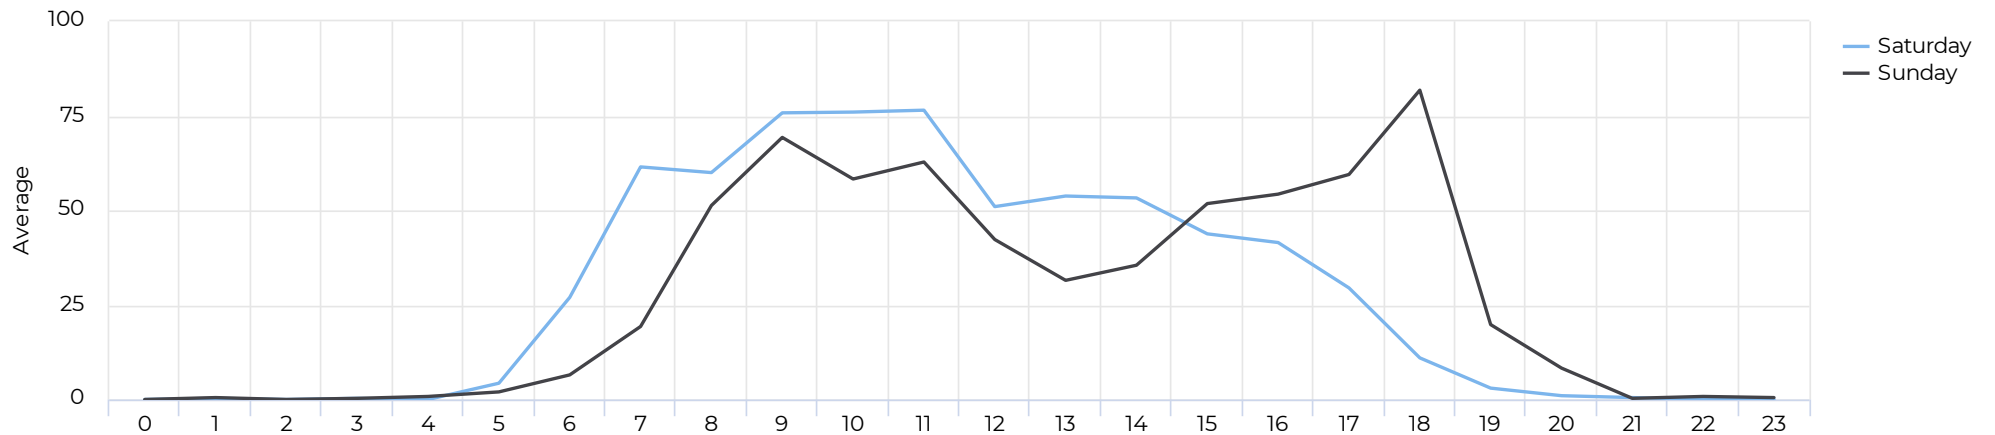

White Oak at 34th

November 1, 2021 → November 30, 2021

Daily traffic

Distribution

White Oak at 34th

November 1, 2021 → November 30, 2021

Daily Data (Pedestrian)

Pedestrian Profile (Daily)

White Oak at 34th

November 1, 2021 → November 30, 2021

Pedestrian - Weekday Profile (Hourly)

11/01/2021 → 11/30/2021

Pedestrian - Weekend Profile (Hourly)

11/01/2021 → 11/30/2021

White Oak at 34th

November 1, 2021 → November 30, 2021

Cyclist Total (Daily)

Cyclist Profile (Daily)

White Oak at 34th

November 1, 2021 → November 30, 2021

Cyclist - Weekday Profile (Hourly)

11/01/2021 → 11/30/2021

Cyclist - Weekend Profile (Hourly)

11/01/2021 → 11/30/2021