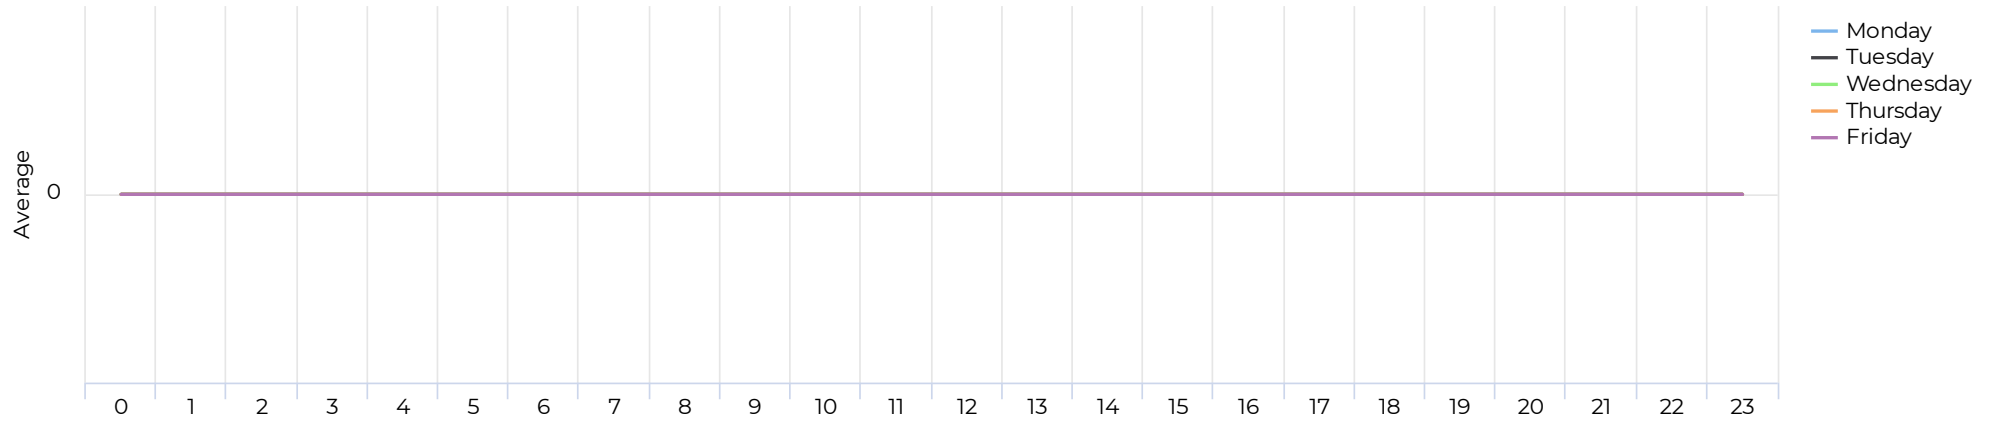

White Oak at 34th

November 1, 2021 → November 30, 2021

Pedestrian - Weekday Profile (Hourly)

11/01/2021 → 11/30/2021

Pedestrian - Weekend Profile (Hourly)

11/01/2021 → 11/30/2021

White Oak at 34th

November 1, 2021 → November 30, 2021

Cyclist Total (Daily)

Cyclist Profile (Daily)

White Oak at 34th

November 1, 2021 → November 30, 2021

Cyclist - Weekday Profile (Hourly)

11/01/2021 → 11/30/2021

Cyclist - Weekend Profile (Hourly)

11/01/2021 → 11/30/2021