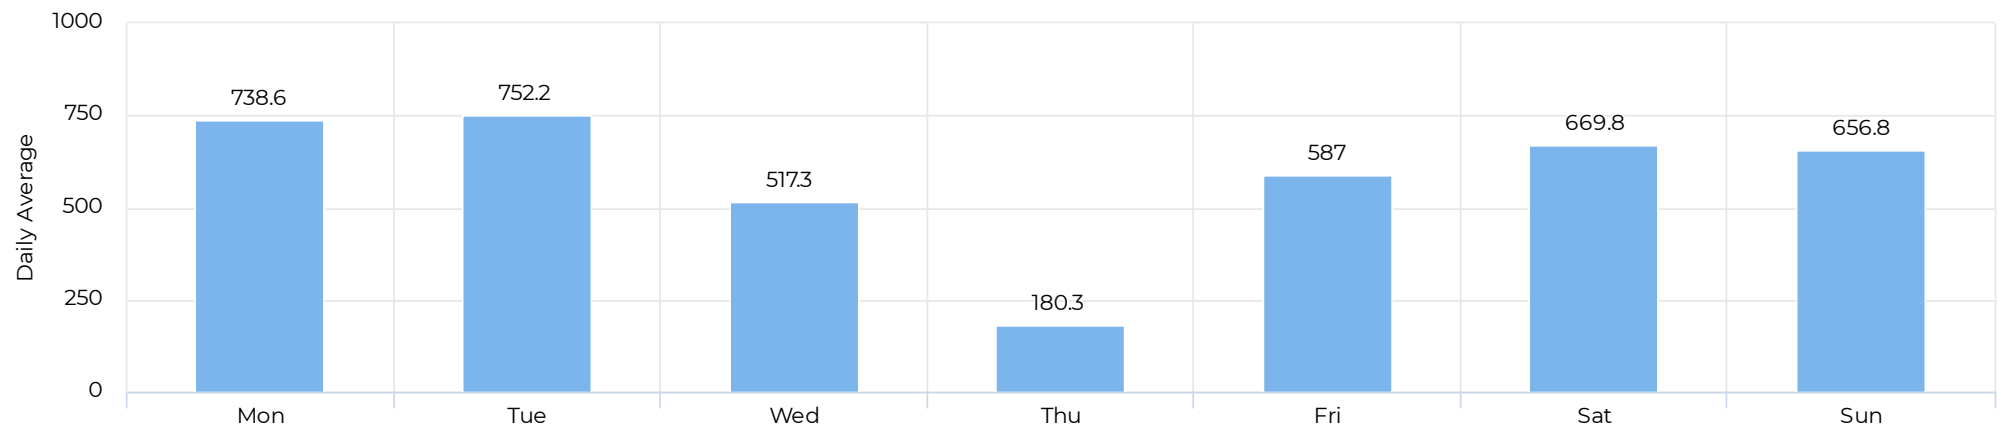

White Oak at 34th

November 1, 2021 → November 30, 2021

Key Figures Summary

Site	Total	Average	Peak Count	Peak Period
White Oak at 34th	17,898	597	2,358	Tue Nov 23, 2021
White Oak at 34th Pedestrian	17,898	597	2,358	Tue Nov 23, 2021
Pedestrians NB	11,732	391	2,006	Tue Nov 23, 2021
Pedestrians SB	6,166	206	468	Sat Nov 6, 2021
White Oak at 34th Cyclist	0	0	0	Fri Nov 12, 2021
Bicycles NB	0	0	0	Wed Nov 10, 2021
Bicycles SB	0	0	0	Tue Nov 16, 2021

White Oak at 34th

November 1, 2021 → November 30, 2021

Daily traffic

Distribution

White Oak at 34th

November 1, 2021 → November 30, 2021

Daily Data (Pedestrian)

Pedestrian Profile (Daily)

White Oak at 34th

November 1, 2021 → November 30, 2021

Pedestrian - Weekday Profile (Hourly)

11/01/2021 → 11/30/2021

Pedestrian - Weekend Profile (Hourly)

11/01/2021 → 11/30/2021

White Oak at 34th

November 1, 2021 → November 30, 2021

Cyclist Total (Daily)

Cyclist Profile (Daily)

White Oak at 34th

November 1, 2021 → November 30, 2021

Cyclist - Weekday Profile (Hourly)

11/01/2021 → 11/30/2021

Cyclist - Weekend Profile (Hourly)

11/01/2021 → 11/30/2021