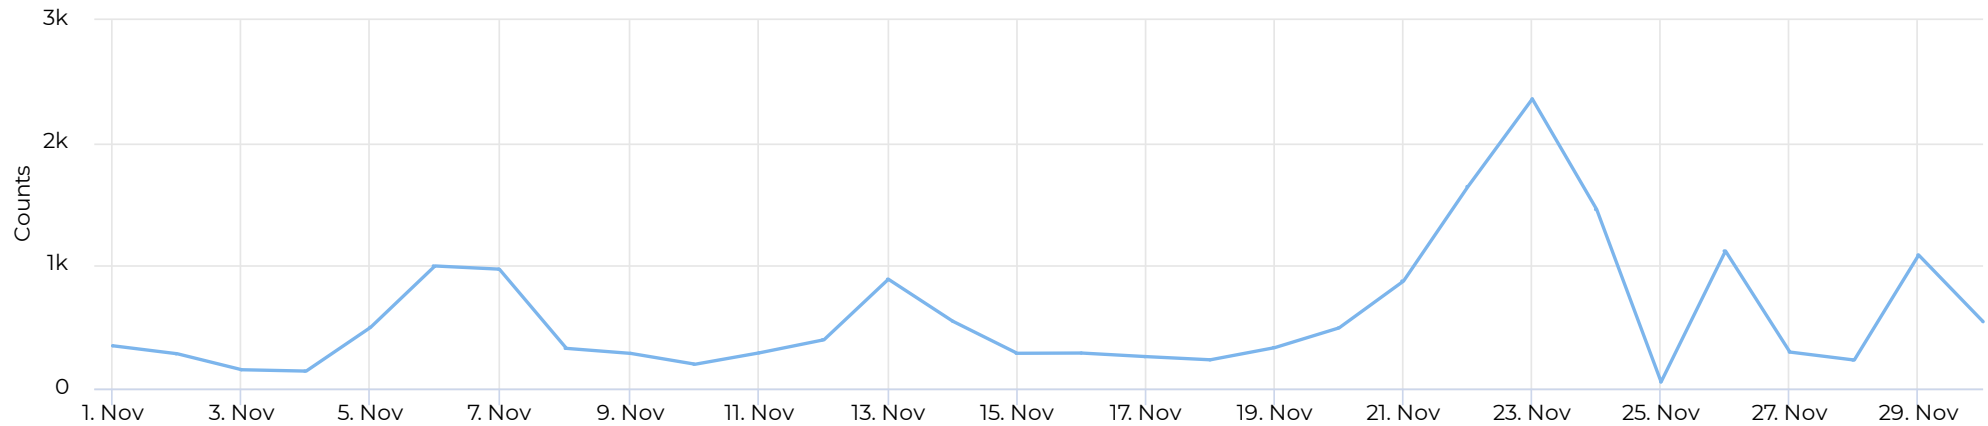

White Oak at 34th

November 1, 2021 → November 30, 2021

Key Figures Summary

Site	Total	Average	Peak Count	Peak Period
White Oak at 34th	17,898	597	2,358	Tue Nov 23, 2021
White Oak at 34th Pedestrian	17,898	597	2,358	Tue Nov 23, 2021
Pedestrians NB	11,732	391	2,006	Tue Nov 23, 2021
Pedestrians SB	6,166	206	468	Sat Nov 6, 2021
White Oak at 34th Cyclist	0	0	0	Fri Nov 12, 2021
Bicycles NB	0	0	0	Wed Nov 10, 2021
Bicycles SB	0	0	0	Tue Nov 16, 2021

White Oak at 34th

November 1, 2021 → November 30, 2021

Daily traffic

Distribution

White Oak at 34th

November 1, 2021 → November 30, 2021

Daily Data (Pedestrian)

Pedestrian Profile (Daily)

White Oak at 34th

November 1, 2021 → November 30, 2021

Pedestrian - Weekday Profile (Hourly)

11/01/2021 → 11/30/2021

Pedestrian - Weekend Profile (Hourly)

11/01/2021 → 11/30/2021

White Oak at 34th

November 1, 2021 → November 30, 2021

Cyclist Total (Daily)

Cyclist Profile (Daily)

White Oak at 34th

November 1, 2021 → November 30, 2021

Cyclist - Weekday Profile (Hourly)

11/01/2021 → 11/30/2021

Cyclist - Weekend Profile (Hourly)

11/01/2021 → 11/30/2021