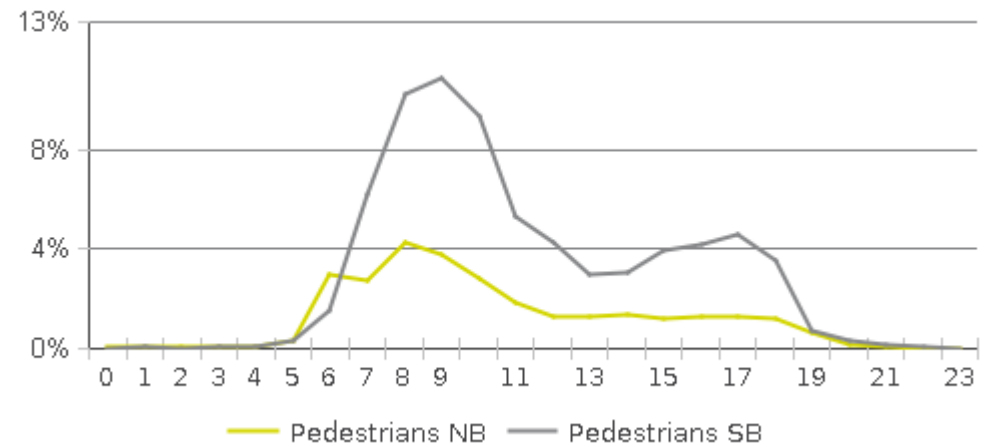

White Oak Trail at 34th St

Period Analyzed: Sunday, October 01, 2017 to Tuesday, October 31, 2017

	Total Traffic for the Analyzed Period	Daily Average	Busiest Day of the Week	Distribution	
				IN	OUT
Pedestrians	9,112	294	Sunday	31	69
Cyclists	6,000	194	Sunday	84	16

White Oak Trail at 34th St

Period Analyzed: Sunday, October 01, 2017 to Tuesday, October 31, 2017

White Oak Trail at 34th St (Pedestrians)

Period Analyzed: Sunday, October 01, 2017 to Tuesday, October 31, 2017

Daily Data

Weekly Profile

Hourly Profile during Weekdays

Hourly Profile during the Weekend

White Oak Trail at 34th St (Cyclists)

Period Analyzed: Sunday, October 01, 2017 to Tuesday, October 31, 2017

Daily Data

Weekly Profile

Hourly Profile during Weekdays

Hourly Profile during the Weekend