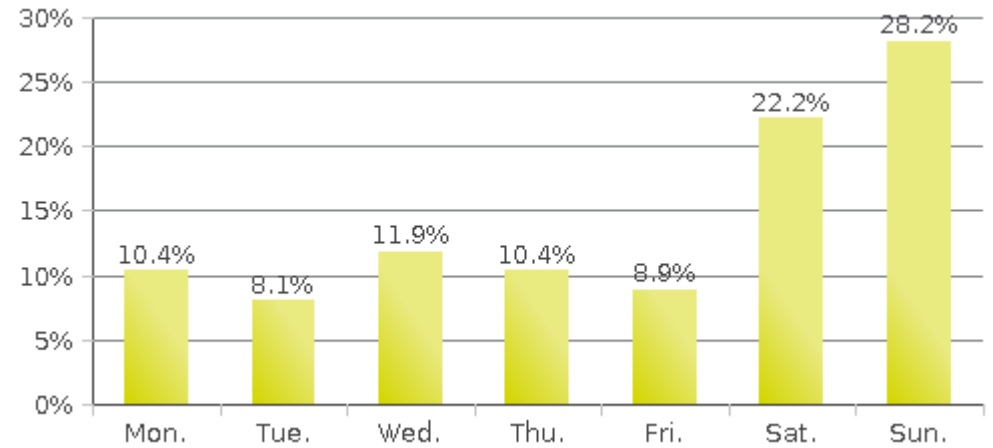

Daily Data

Weekly Profile

Hourly Profile during Weekdays

Hourly Profile during the Weekend

White Oak Trail at 34th St (Cyclists)

Period Analyzed: Sunday, October 01, 2017 to Tuesday, October 31, 2017

Daily Data

Weekly Profile

Hourly Profile during Weekdays

Hourly Profile during the Weekend