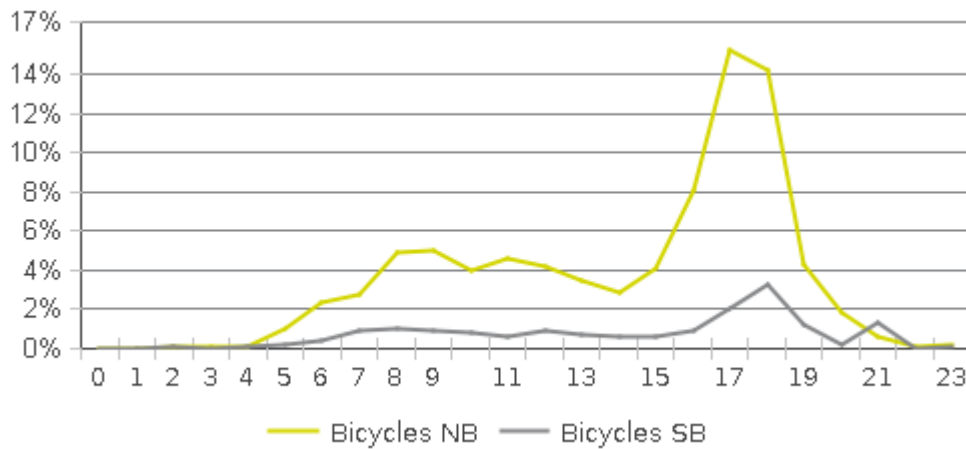

White Oak Trail at 34th St

Period Analyzed: Sunday, October 01, 2017 to Tuesday, October 31, 2017

	Total Traffic for the Analyzed Period	Daily Average	Busiest Day of the Week	Distribution	
				IN	OUT
Pedestrians	9,112	294	Sunday	31	69
Cyclists	6,000	194	Sunday	84	16

White Oak Trail at 34th St

Period Analyzed: Sunday, October 01, 2017 to Tuesday, October 31, 2017

White Oak Trail at 34th St (Pedestrians)

Period Analyzed: Sunday, October 01, 2017 to Tuesday, October 31, 2017

Daily Data

Weekly Profile

Hourly Profile during Weekdays

Hourly Profile during the Weekend

White Oak Trail at 34th St (Cyclists)

Period Analyzed: Sunday, October 01, 2017 to Tuesday, October 31, 2017

Daily Data

Weekly Profile

Hourly Profile during Weekdays

Hourly Profile during the Weekend