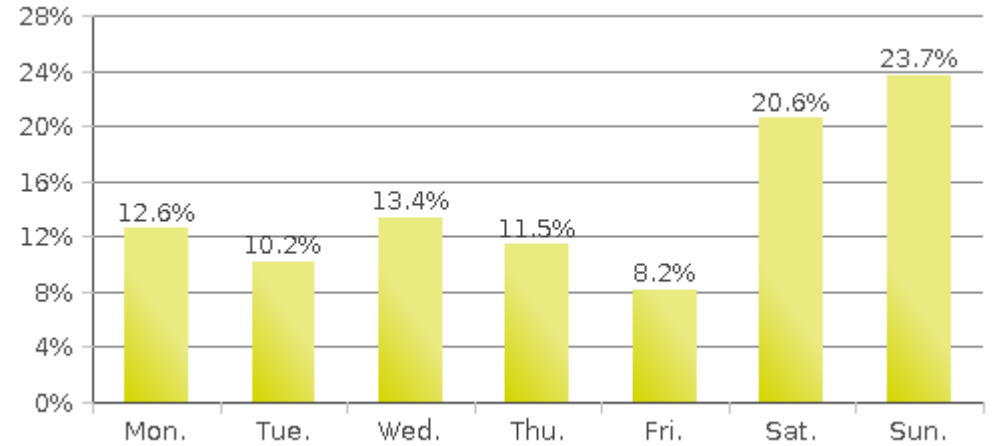

White Oak Trail at 34th St

Period Analyzed: Sunday, October 01, 2017 to Tuesday, October 31, 2017

	Total Traffic for the Analyzed Period	Daily Average	Busiest Day of the Week	Distribution	
				IN	OUT
Pedestrians	9,112	294	Sunday	31	69
Cyclists	6,000	194	Sunday	84	16

White Oak Trail at 34th St

Period Analyzed: Sunday, October 01, 2017 to Tuesday, October 31, 2017

White Oak Trail at 34th St (Pedestrians)

Period Analyzed: Sunday, October 01, 2017 to Tuesday, October 31, 2017

Daily Data

Weekly Profile

Hourly Profile during Weekdays

Hourly Profile during the Weekend

White Oak Trail at 34th St (Cyclists)

Period Analyzed: Sunday, October 01, 2017 to Tuesday, October 31, 2017

Daily Data