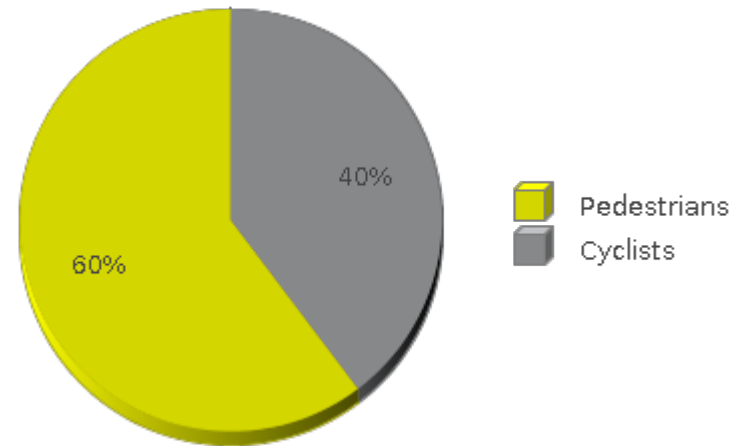

White Oak Trail at 34th St

Period Analyzed: Sunday, October 01, 2017 to Tuesday, October 31, 2017

	Total Traffic for the Analyzed Period	Daily Average	Busiest Day of the Week	Distribution	
				IN	OUT
Pedestrians	9,112	294	Sunday	31	69
Cyclists	6,000	194	Sunday	84	16

White Oak Trail at 34th St

Period Analyzed: Sunday, October 01, 2017 to Tuesday, October 31, 2017

White Oak Trail at 34th St (Pedestrians)

Period Analyzed: Sunday, October 01, 2017 to Tuesday, October 31, 2017

Daily Data

Weekly Profile

Hourly Profile during Weekdays

Hourly Profile during the Weekend

White Oak Trail at 34th St (Cyclists)

Period Analyzed: Sunday, October 01, 2017 to Tuesday, October 31, 2017

Daily Data