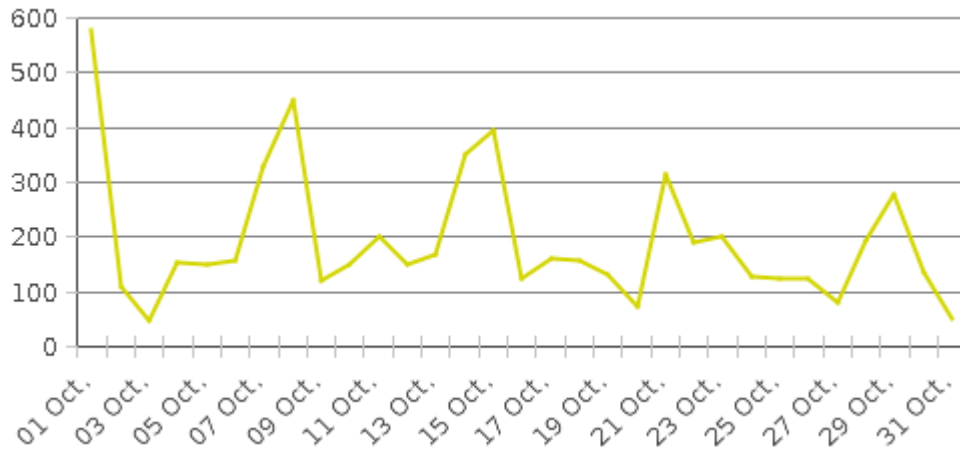

White Oak Trail at 34th St

Period Analyzed: Sunday, October 01, 2017 to Tuesday, October 31, 2017

	Total Traffic for the Analyzed Period	Daily Average	Busiest Day of the Week	Distribution	
				IN	OUT
Pedestrians	9,112	294	Sunday	31	69
Cyclists	6,000	194	Sunday	84	16

White Oak Trail at 34th St

Period Analyzed: Sunday, October 01, 2017 to Tuesday, October 31, 2017

White Oak Trail at 34th St (Pedestrians)

Period Analyzed: Sunday, October 01, 2017 to Tuesday, October 31, 2017

Daily Data

Weekly Profile

Hourly Profile during Weekdays

Hourly Profile during the Weekend

White Oak Trail at 34th St (Cyclists)

Period Analyzed: Sunday, October 01, 2017 to Tuesday, October 31, 2017

Daily Data

Weekly Profile

Hourly Profile during Weekdays

Hourly Profile during the Weekend