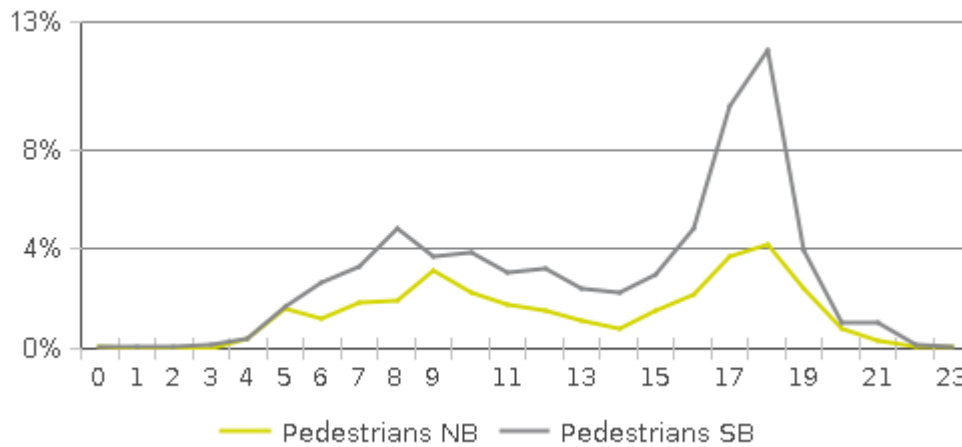

White Oak Trail at 34th St

Period Analyzed: Sunday, October 01, 2017 to Tuesday, October 31, 2017

	Total Traffic for the Analyzed Period	Daily Average	Busiest Day of the Week	Distribution	
				IN	OUT
Pedestrians	9,112	294	Sunday	31	69
Cyclists	6,000	194	Sunday	84	16

White Oak Trail at 34th St

Period Analyzed: Sunday, October 01, 2017 to Tuesday, October 31, 2017

White Oak Trail at 34th St (Pedestrians)

Period Analyzed: Sunday, October 01, 2017 to Tuesday, October 31, 2017

Daily Data

Weekly Profile

Hourly Profile during Weekdays

Hourly Profile during the Weekend

White Oak Trail at 34th St (Cyclists)

Period Analyzed: Sunday, October 01, 2017 to Tuesday, October 31, 2017

Daily Data