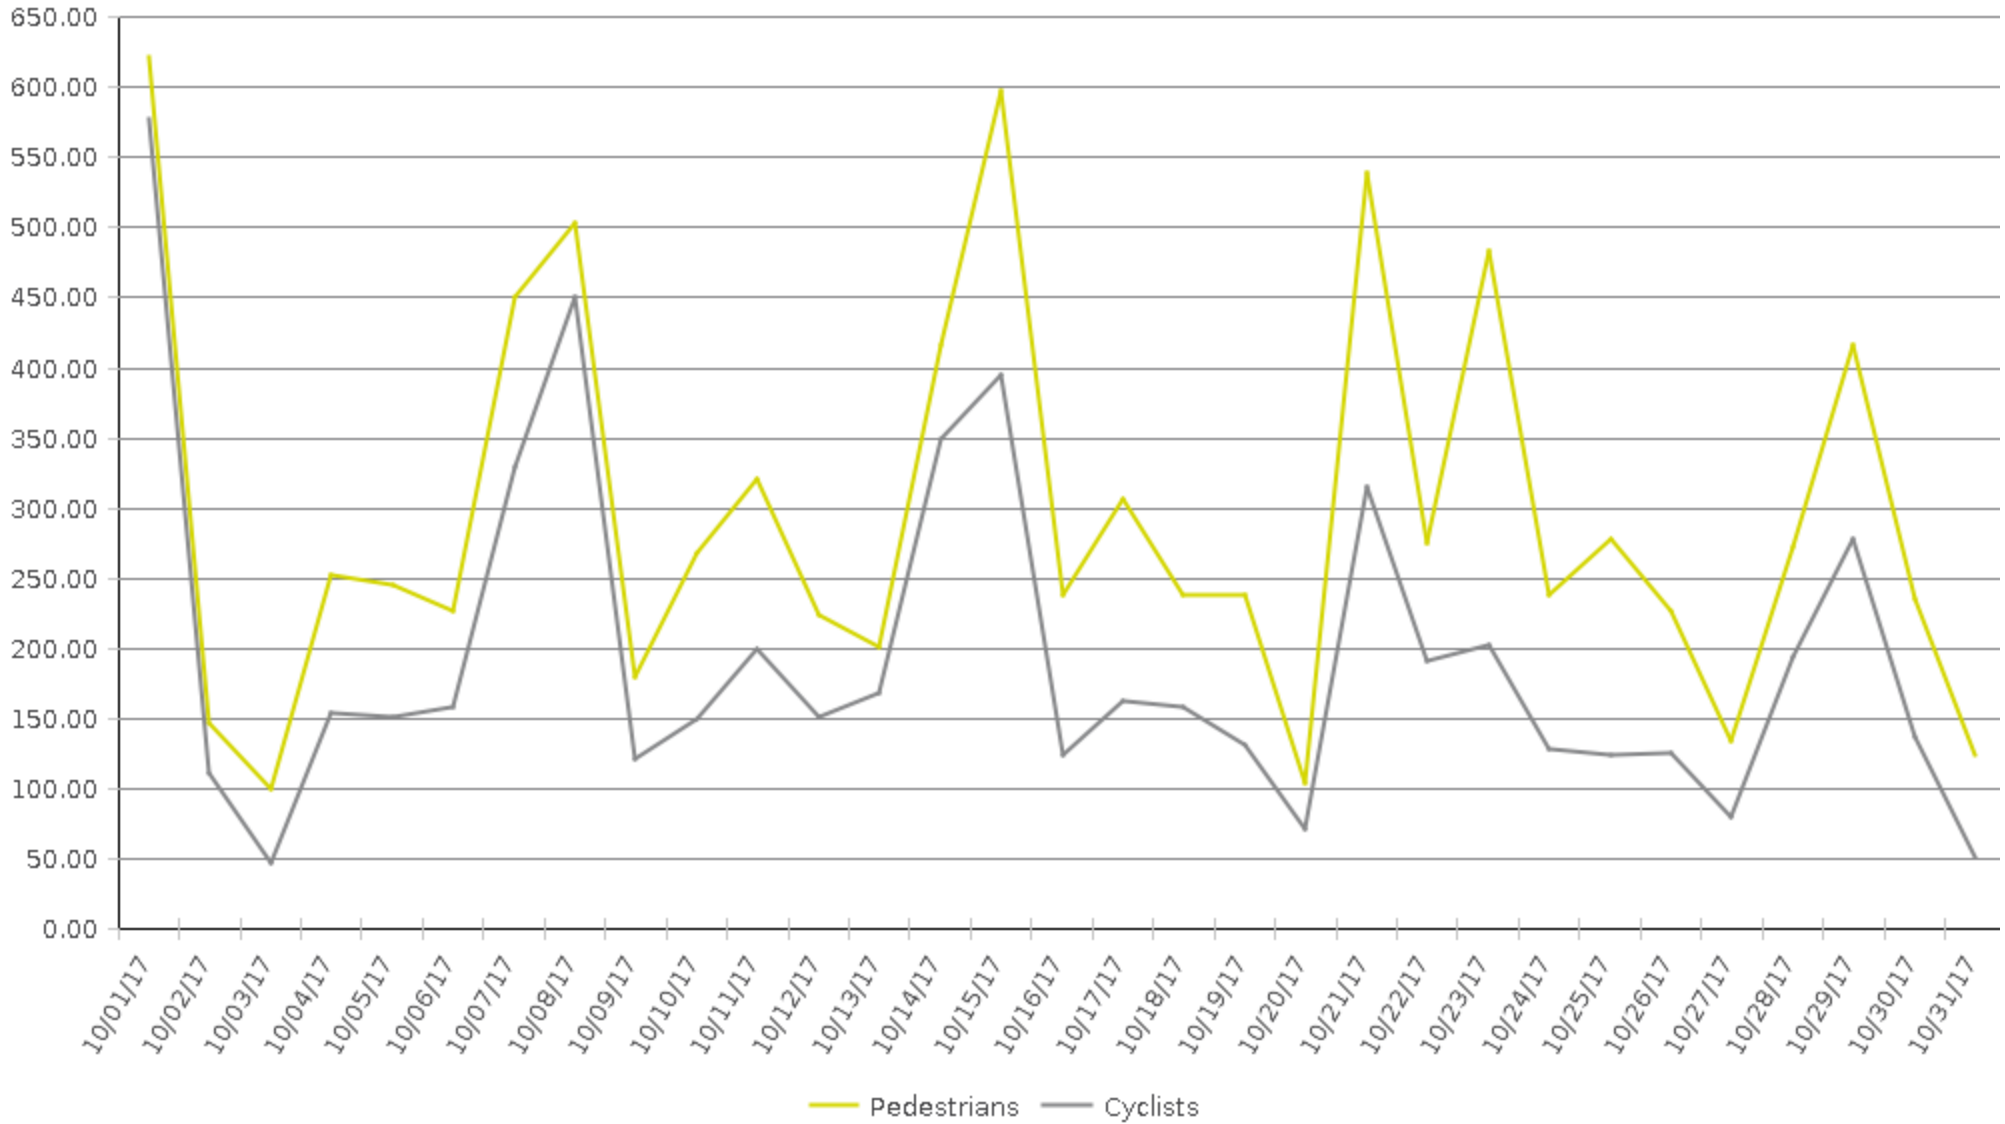

White Oak Trail at 34th St

Period Analyzed: Sunday, October 01, 2017 to Tuesday, October 31, 2017

	Total Traffic for the Analyzed Period	Daily Average	Busiest Day of the Week	Distribution	
				IN	OUT
Pedestrians	9,112	294	Sunday	31	69
Cyclists	6,000	194	Sunday	84	16

White Oak Trail at 34th St

Period Analyzed: Sunday, October 01, 2017 to Tuesday, October 31, 2017

White Oak Trail at 34th St (Pedestrians)

Period Analyzed: Sunday, October 01, 2017 to Tuesday, October 31, 2017

Daily Data

Weekly Profile

Hourly Profile during Weekdays

Hourly Profile during the Weekend

White Oak Trail at 34th St (Cyclists)

Period Analyzed: Sunday, October 01, 2017 to Tuesday, October 31, 2017

Daily Data

Weekly Profile

Hourly Profile during Weekdays

Hourly Profile during the Weekend