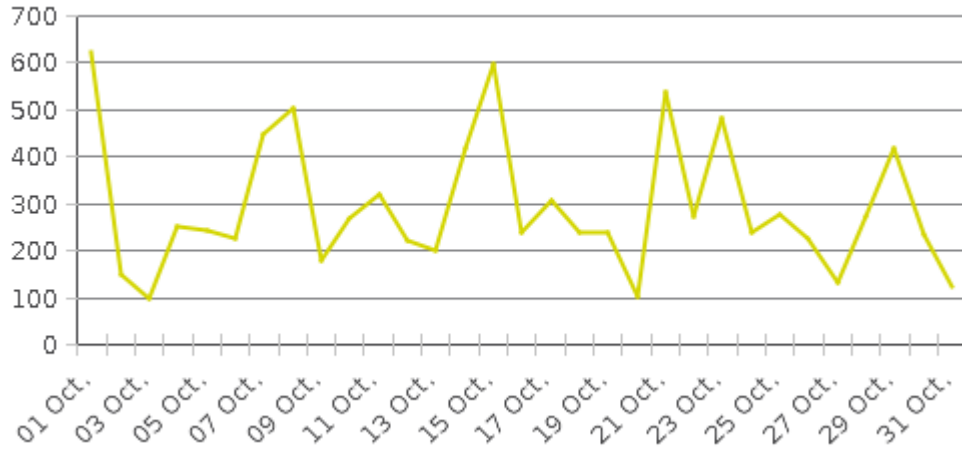

White Oak Trail at 34th St

Period Analyzed: Sunday, October 01, 2017 to Tuesday, October 31, 2017

	Total Traffic for the Analyzed Period	Daily Average	Busiest Day of the Week	Distribution	
				IN	OUT
Pedestrians	9,112	294	Sunday	31	69
Cyclists	6,000	194	Sunday	84	16

White Oak Trail at 34th St

Period Analyzed: Sunday, October 01, 2017 to Tuesday, October 31, 2017

White Oak Trail at 34th St (Pedestrians)

Period Analyzed: Sunday, October 01, 2017 to Tuesday, October 31, 2017

Daily Data

Weekly Profile

Hourly Profile during Weekdays

Hourly Profile during the Weekend

White Oak Trail at 34th St (Cyclists)

Period Analyzed: Sunday, October 01, 2017 to Tuesday, October 31, 2017

Daily Data

Weekly Profile

Hourly Profile during Weekdays

Hourly Profile during the Weekend