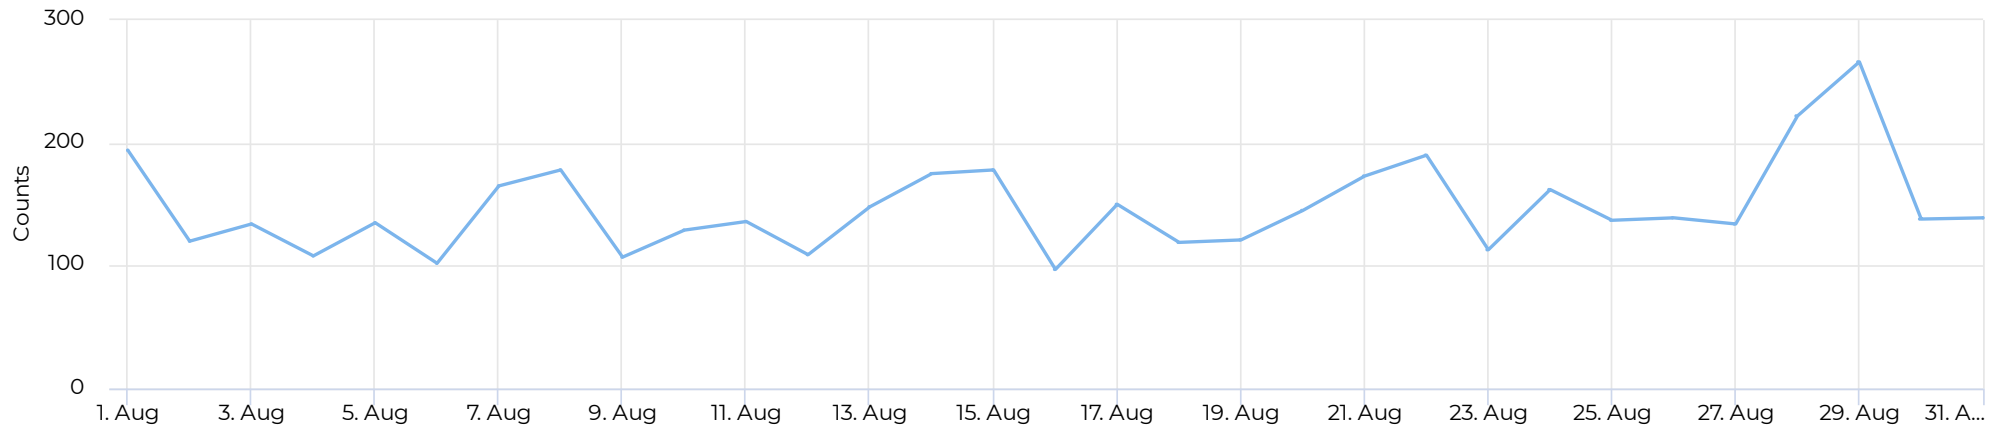

Columbia Tap at Blodgett

August 1, 2021 → August 31, 2021

Time Series

Distribution

Columbia Tap at Blodgett

August 1, 2021 → August 31, 2021

Daily Data (Pedestrian)

Pedestrian Profile (Daily)

Columbia Tap at Blodgett

August 1, 2021 → August 31, 2021

Pedestrian - Weekday Profile (Hourly)

📅 08/01/2021 → 08/31/2021

Pedestrian - Weekend Profile (Hourly)

📅 08/01/2021 → 08/31/2021

Columbia Tap at Blodgett

August 1, 2021 → August 31, 2021

Cyclist Total (Daily)

Cyclist Profile (Daily)

Columbia Tap at Blodgett

August 1, 2021 → August 31, 2021

Cyclist - Weekday Profile (Hourly)

📅 08/01/2021 → 08/31/2021

Cyclist - Weekend Profile (Hourly)