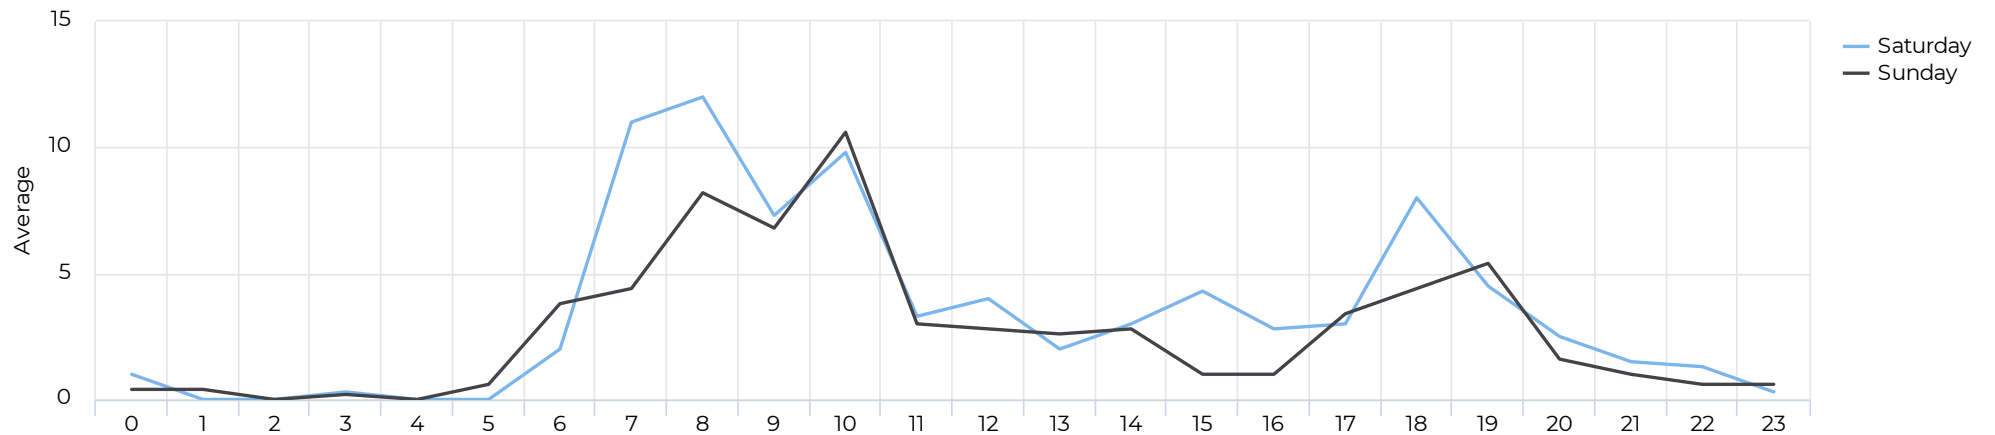

Columbia Tap at Blodgett

August 1, 2021 → August 31, 2021

Time Series

Distribution

Columbia Tap at Blodgett

August 1, 2021 → August 31, 2021

Daily Data (Pedestrian)

Pedestrian Profile (Daily)

Columbia Tap at Blodgett

August 1, 2021 → August 31, 2021

Pedestrian - Weekday Profile (Hourly)

📅 08/01/2021 → 08/31/2021

Pedestrian - Weekend Profile (Hourly)

📅 08/01/2021 → 08/31/2021

Columbia Tap at Blodgett

August 1, 2021 → August 31, 2021

Cyclist Total (Daily)

Cyclist Profile (Daily)

Columbia Tap at Blodgett

August 1, 2021 → August 31, 2021

Cyclist - Weekday Profile (Hourly)

📅 08/01/2021 → 08/31/2021

Cyclist - Weekend Profile (Hourly)