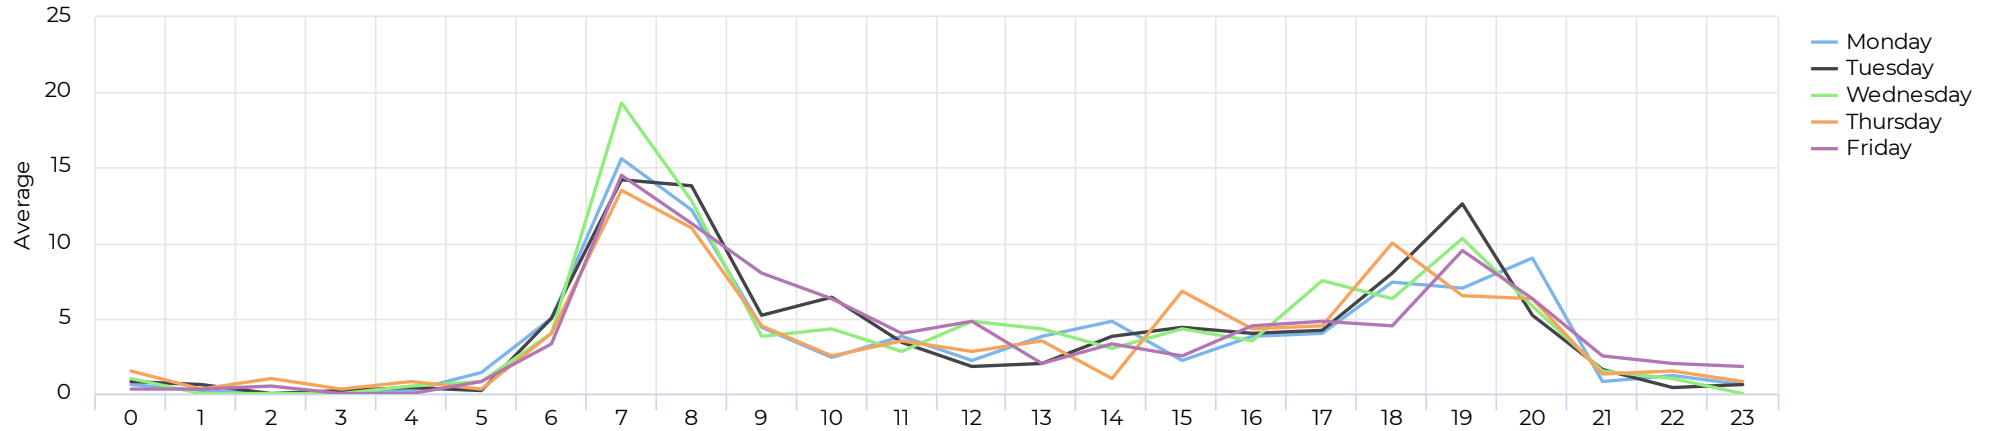

Columbia Tap at Blodgett

August 1, 2021 → August 31, 2021

Key Figures Summary

Site	Total	Average	Peak Count	Peak Period
Columbia Tap at Blodgett	7,343	237	335	Sun Aug 29, 2021
Columbia Tap at Blodgett Cyclist	4,563	147	266	Sun Aug 29, 2021
Blodgett at Ennis TSU Columbia Tap Cyclists Northbound	3,682	119	187	Sun Aug 22, 2021
Columbia Tap at Blodgett Pedestrian	2,780	90	120	Fri Aug 13, 2021
Blodgett at Ennis TSU Columbia Tap Pedestrians Northbound	2,301	74	120	Fri Aug 13, 2021
Blodgett at Ennis TSU Columbia Tap Cyclists Southbound	881	28	107	Sun Aug 29, 2021
Blodgett at Ennis TSU Columbia Tap Pedestrians Southbound	479	15	58	Mon Aug 30, 2021

Columbia Tap at Blodgett

August 1, 2021 → August 31, 2021

Time Series

Distribution

Columbia Tap at Blodgett

August 1, 2021 → August 31, 2021

Daily Data (Pedestrian)

Pedestrian Profile (Daily)

Columbia Tap at Blodgett

August 1, 2021 → August 31, 2021

Pedestrian - Weekday Profile (Hourly)

📅 08/01/2021 → 08/31/2021

Pedestrian - Weekend Profile (Hourly)

📅 08/01/2021 → 08/31/2021

Columbia Tap at Blodgett

August 1, 2021 → August 31, 2021

Cyclist Total (Daily)

Cyclist Profile (Daily)

Columbia Tap at Blodgett

August 1, 2021 → August 31, 2021

Cyclist - Weekday Profile (Hourly)

📅 08/01/2021 → 08/31/2021

Cyclist - Weekend Profile (Hourly)