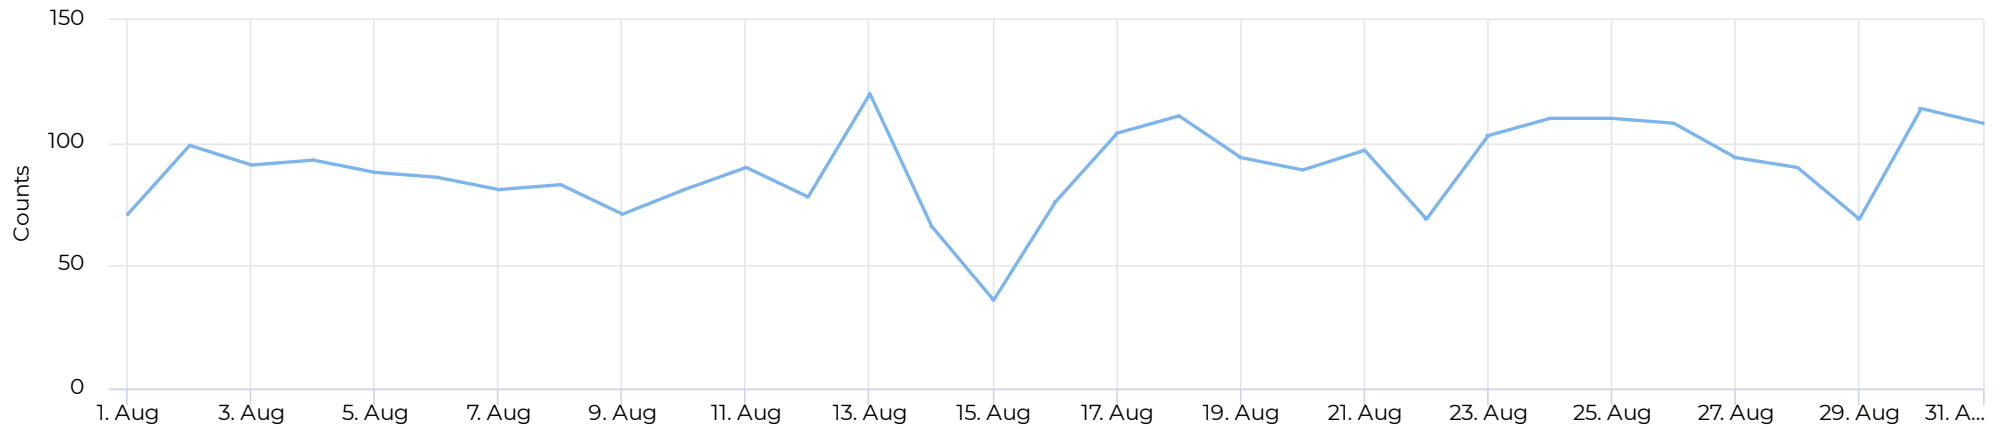

Columbia Tap at Blodgett

August 1, 2021 → August 31, 2021

Key Figures Summary

Site	Total	Average	Peak Count	Peak Period
Columbia Tap at Blodgett	7,343	237	335	Sun Aug 29, 2021
Columbia Tap at Blodgett Cyclist	4,563	147	266	Sun Aug 29, 2021
Blodgett at Ennis TSU Columbia Tap Cyclists Northbound	3,682	119	187	Sun Aug 22, 2021
Columbia Tap at Blodgett Pedestrian	2,780	90	120	Fri Aug 13, 2021
Blodgett at Ennis TSU Columbia Tap Pedestrians Northbound	2,301	74	120	Fri Aug 13, 2021
Blodgett at Ennis TSU Columbia Tap Cyclists Southbound	881	28	107	Sun Aug 29, 2021
Blodgett at Ennis TSU Columbia Tap Pedestrians Southbound	479	15	58	Mon Aug 30, 2021

Columbia Tap at Blodgett

August 1, 2021 → August 31, 2021

Time Series

Distribution

Columbia Tap at Blodgett

August 1, 2021 → August 31, 2021

Daily Data (Pedestrian)

Pedestrian Profile (Daily)

Columbia Tap at Blodgett

August 1, 2021 → August 31, 2021

Pedestrian - Weekday Profile (Hourly)

📅 08/01/2021 → 08/31/2021

Pedestrian - Weekend Profile (Hourly)

📅 08/01/2021 → 08/31/2021

Columbia Tap at Blodgett

August 1, 2021 → August 31, 2021

Cyclist Total (Daily)

Cyclist Profile (Daily)

Columbia Tap at Blodgett

August 1, 2021 → August 31, 2021

Cyclist - Weekday Profile (Hourly)

📅 08/01/2021 → 08/31/2021

Cyclist - Weekend Profile (Hourly)