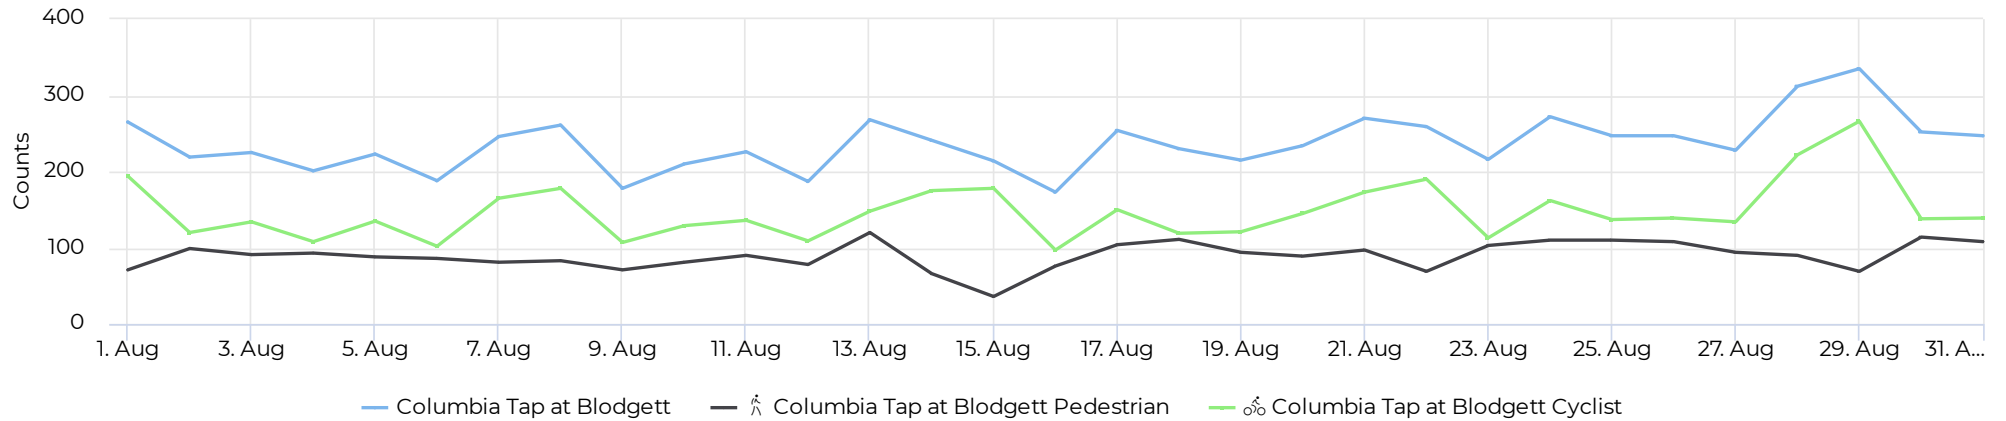

Columbia Tap at Blodgett

August 1, 2021 → August 31, 2021

Key Figures Summary

Site	Total	Average	Peak Count	Peak Period
Columbia Tap at Blodgett	7,343	237	335	Sun Aug 29, 2021
Columbia Tap at Blodgett Cyclist	4,563	147	266	Sun Aug 29, 2021
Blodgett at Ennis TSU Columbia Tap Cyclists Northbound	3,682	119	187	Sun Aug 22, 2021
Columbia Tap at Blodgett Pedestrian	2,780	90	120	Fri Aug 13, 2021
Blodgett at Ennis TSU Columbia Tap Pedestrians Northbound	2,301	74	120	Fri Aug 13, 2021
Blodgett at Ennis TSU Columbia Tap Cyclists Southbound	881	28	107	Sun Aug 29, 2021
Blodgett at Ennis TSU Columbia Tap Pedestrians Southbound	479	15	58	Mon Aug 30, 2021

Columbia Tap at Blodgett

August 1, 2021 → August 31, 2021

Time Series

Distribution

Columbia Tap at Blodgett

August 1, 2021 → August 31, 2021

Daily Data (Pedestrian)

Pedestrian Profile (Daily)

Columbia Tap at Blodgett

August 1, 2021 → August 31, 2021

Pedestrian - Weekday Profile (Hourly)

📅 08/01/2021 → 08/31/2021

Pedestrian - Weekend Profile (Hourly)

📅 08/01/2021 → 08/31/2021

Columbia Tap at Blodgett

August 1, 2021 → August 31, 2021

Cyclist Total (Daily)

Cyclist Profile (Daily)

Columbia Tap at Blodgett

August 1, 2021 → August 31, 2021

Cyclist - Weekday Profile (Hourly)

📅 08/01/2021 → 08/31/2021

Cyclist - Weekend Profile (Hourly)