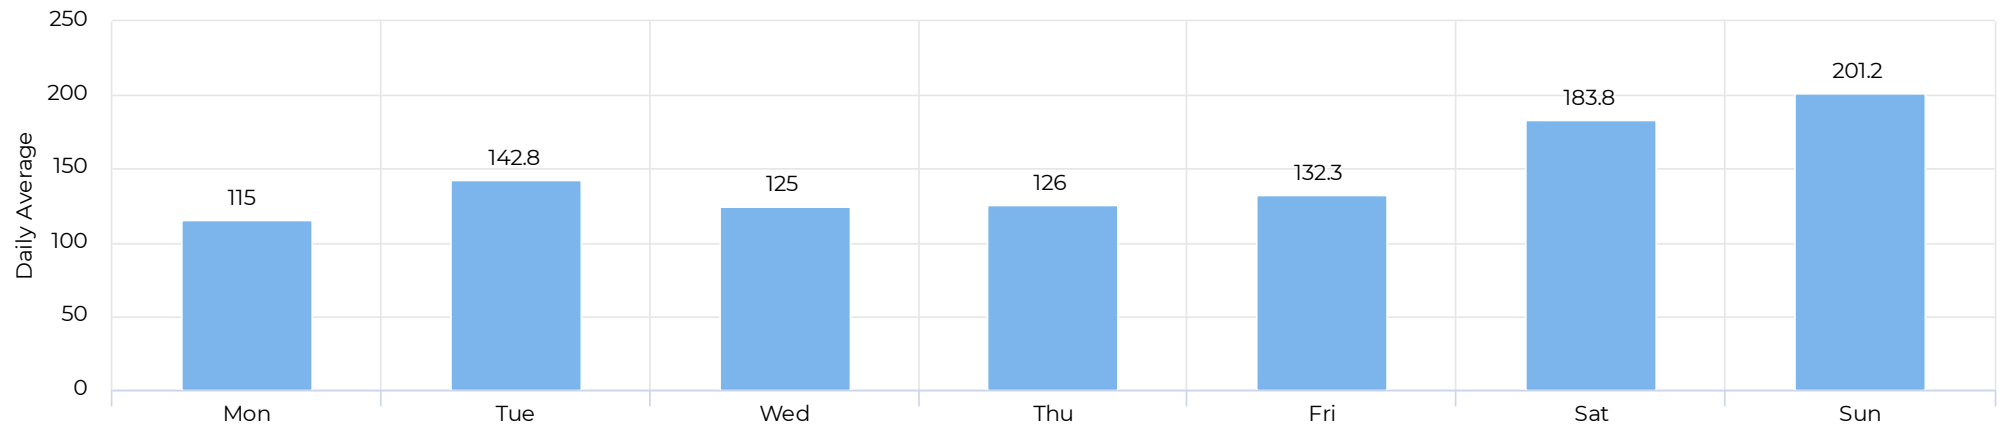

Columbia Tap at Blodgett

August 1, 2021 → August 31, 2021

Time Series

Distribution

Columbia Tap at Blodgett

August 1, 2021 → August 31, 2021

Daily Data (Pedestrian)

Pedestrian Profile (Daily)

Columbia Tap at Blodgett

August 1, 2021 → August 31, 2021

Pedestrian - Weekday Profile (Hourly)

📅 08/01/2021 → 08/31/2021

Pedestrian - Weekend Profile (Hourly)

📅 08/01/2021 → 08/31/2021

Columbia Tap at Blodgett

August 1, 2021 → August 31, 2021

Cyclist Total (Daily)

Cyclist Profile (Daily)

Columbia Tap at Blodgett

August 1, 2021 → August 31, 2021

Cyclist - Weekday Profile (Hourly)

📅 08/01/2021 → 08/31/2021

Cyclist - Weekend Profile (Hourly)