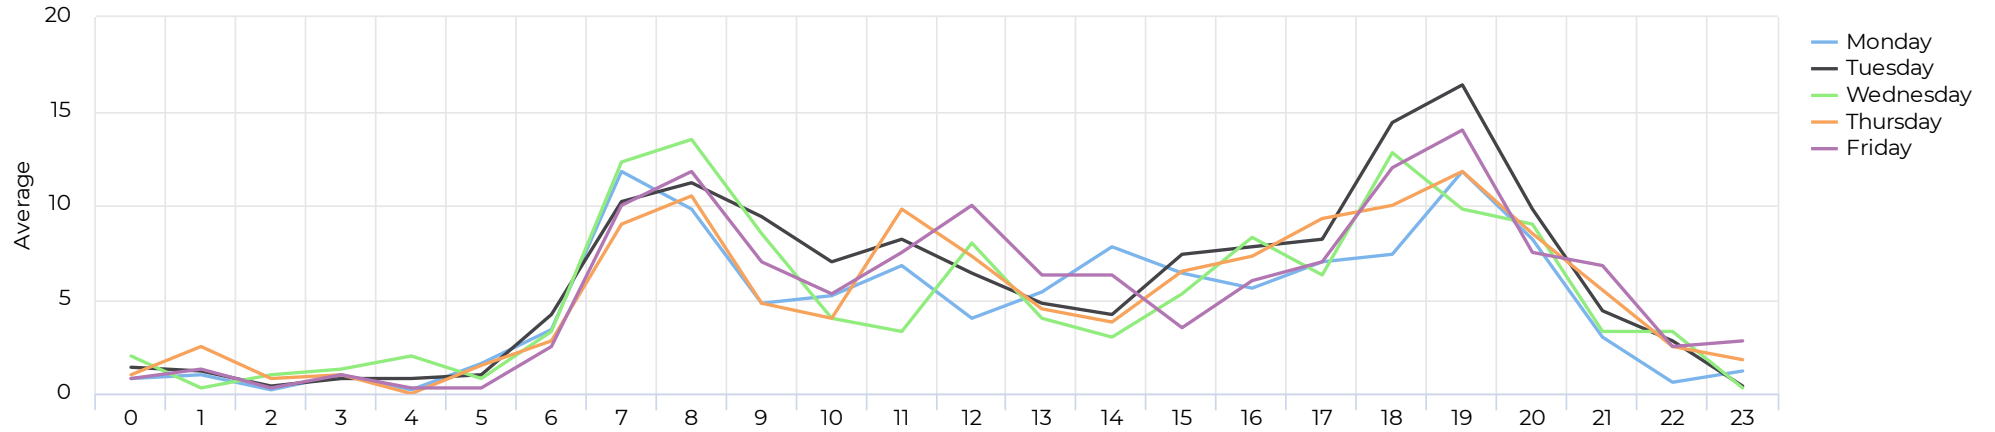

Columbia Tap at Blodgett

August 1, 2021 → August 31, 2021

Time Series

Distribution

Columbia Tap at Blodgett

August 1, 2021 → August 31, 2021

Daily Data (Pedestrian)

Pedestrian Profile (Daily)

Columbia Tap at Blodgett

August 1, 2021 → August 31, 2021

Pedestrian - Weekday Profile (Hourly)

📅 08/01/2021 → 08/31/2021

Pedestrian - Weekend Profile (Hourly)

📅 08/01/2021 → 08/31/2021

Columbia Tap at Blodgett

August 1, 2021 → August 31, 2021

Cyclist Total (Daily)

Cyclist Profile (Daily)

Columbia Tap at Blodgett

August 1, 2021 → August 31, 2021

Cyclist - Weekday Profile (Hourly)

📅 08/01/2021 → 08/31/2021

Cyclist - Weekend Profile (Hourly)