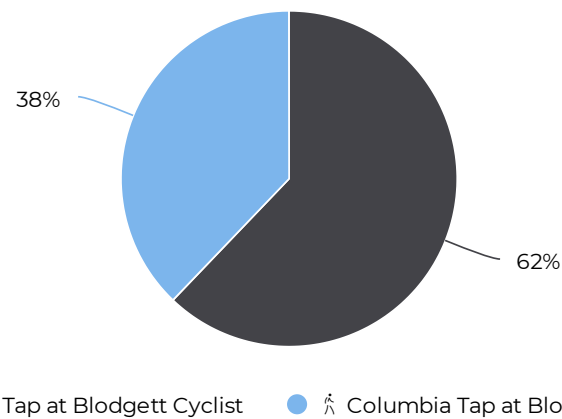

Columbia Tap at Blodgett

August 1, 2021 → August 31, 2021

Key Figures Summary

Site	Total	Average	Peak Count	Peak Period
Columbia Tap at Blodgett	7,343	237	335	Sun Aug 29, 2021
Columbia Tap at Blodgett Cyclist	4,563	147	266	Sun Aug 29, 2021
Blodgett at Ennis TSU Columbia Tap Cyclists Northbound	3,682	119	187	Sun Aug 22, 2021
Columbia Tap at Blodgett Pedestrian	2,780	90	120	Fri Aug 13, 2021
Blodgett at Ennis TSU Columbia Tap Pedestrians Northbound	2,301	74	120	Fri Aug 13, 2021
Blodgett at Ennis TSU Columbia Tap Cyclists Southbound	881	28	107	Sun Aug 29, 2021
Blodgett at Ennis TSU Columbia Tap Pedestrians Southbound	479	15	58	Mon Aug 30, 2021

Columbia Tap at Blodgett

August 1, 2021 → August 31, 2021

Time Series

Distribution

Columbia Tap at Blodgett

August 1, 2021 → August 31, 2021

Daily Data (Pedestrian)

Pedestrian Profile (Daily)

Columbia Tap at Blodgett

August 1, 2021 → August 31, 2021

Pedestrian - Weekday Profile (Hourly)

📅 08/01/2021 → 08/31/2021

Pedestrian - Weekend Profile (Hourly)

📅 08/01/2021 → 08/31/2021

Columbia Tap at Blodgett

August 1, 2021 → August 31, 2021

Cyclist Total (Daily)

Cyclist Profile (Daily)

Columbia Tap at Blodgett

August 1, 2021 → August 31, 2021

Cyclist - Weekday Profile (Hourly)

📅 08/01/2021 → 08/31/2021

Cyclist - Weekend Profile (Hourly)