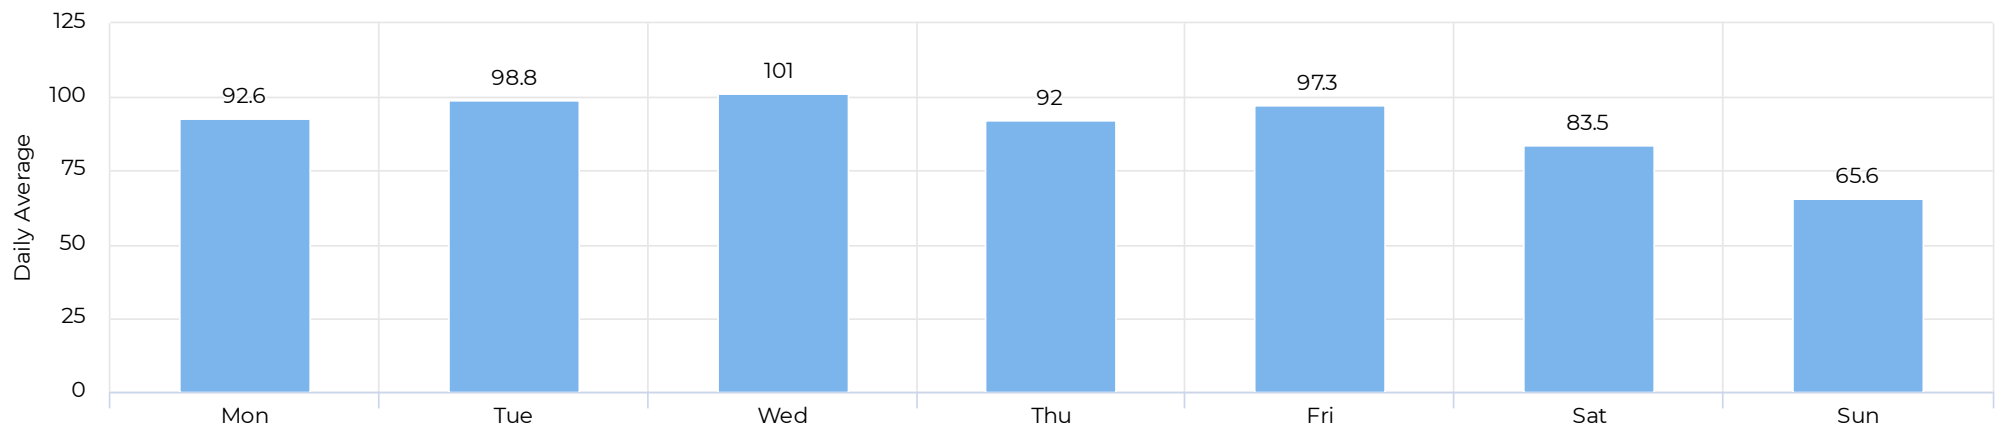

Columbia Tap at Blodgett

August 1, 2021 → August 31, 2021

Key Figures Summary

Site	Total	Average	Peak Count	Peak Period
Columbia Tap at Blodgett	7,343	237	335	Sun Aug 29, 2021
Columbia Tap at Blodgett Cyclist	4,563	147	266	Sun Aug 29, 2021
Blodgett at Ennis TSU Columbia Tap Cyclists Northbound	3,682	119	187	Sun Aug 22, 2021
Columbia Tap at Blodgett Pedestrian	2,780	90	120	Fri Aug 13, 2021
Blodgett at Ennis TSU Columbia Tap Pedestrians Northbound	2,301	74	120	Fri Aug 13, 2021
Blodgett at Ennis TSU Columbia Tap Cyclists Southbound	881	28	107	Sun Aug 29, 2021
Blodgett at Ennis TSU Columbia Tap Pedestrians Southbound	479	15	58	Mon Aug 30, 2021

Columbia Tap at Blodgett

August 1, 2021 → August 31, 2021

Time Series

Distribution

Columbia Tap at Blodgett

August 1, 2021 → August 31, 2021

Daily Data (Pedestrian)

Pedestrian Profile (Daily)

Columbia Tap at Blodgett

August 1, 2021 → August 31, 2021

Pedestrian - Weekday Profile (Hourly)

📅 08/01/2021 → 08/31/2021

Pedestrian - Weekend Profile (Hourly)

📅 08/01/2021 → 08/31/2021

Columbia Tap at Blodgett

August 1, 2021 → August 31, 2021

Cyclist Total (Daily)

Cyclist Profile (Daily)

Columbia Tap at Blodgett

August 1, 2021 → August 31, 2021

Cyclist - Weekday Profile (Hourly)

📅 08/01/2021 → 08/31/2021

Cyclist - Weekend Profile (Hourly)