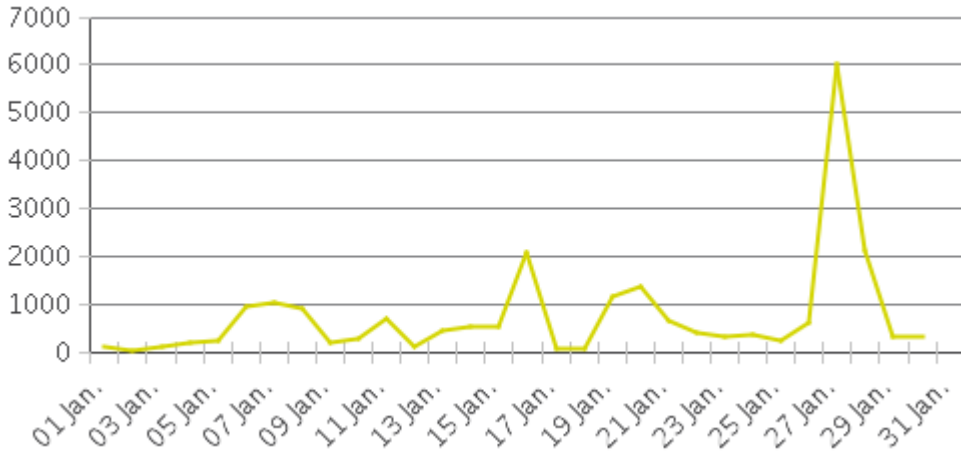

MKT Trail at 5th St (Heights)

Period Analyzed: Monday, January 01, 2018 to Wednesday, January 31, 2018

	Total Traffic for the Analyzed Period	Daily Average	Busiest Day of the Week	Distribution	
				IN	OUT
Pedestrians	10,063	335	Saturday	54	46
Cyclists	22,817	761	Saturday	53	47

MKT Trail at 5th St (Heights)

Period Analyzed: Monday, January 01, 2018 to Wednesday, January 31, 2018

MKT Trail at 5th St (Heights) (Pedestria...

Period Analyzed: Monday, January 01, 2018 to Wednesday, January 31, 2018

Daily Data

Weekly Profile

Hourly Profile during Weekdays

Hourly Profile during the Weekend

MKT Trail at 5th St (Heights) (Cyclists)

Period Analyzed: Monday, January 01, 2018 to Wednesday, January 31, 2018

Daily Data

Weekly Profile

Hourly Profile during Weekdays

Hourly Profile during the Weekend