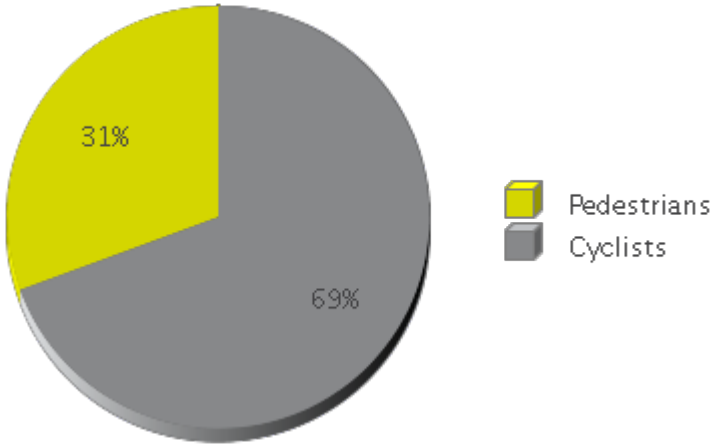

MKT Trail at 5th St (Heights)

Period Analyzed: Monday, January 01, 2018 to Wednesday, January 31, 2018

	Total Traffic for the Analyzed Period	Daily Average	Busiest Day of the Week	Distribution	
				IN	OUT
Pedestrians	10,063	335	Saturday	54	46
Cyclists	22,817	761	Saturday	53	47

MKT Trail at 5th St (Heights)

Period Analyzed: Monday, January 01, 2018 to Wednesday, January 31, 2018

MKT Trail at 5th St (Heights) (Pedestria...

Period Analyzed: Monday, January 01, 2018 to Wednesday, January 31, 2018