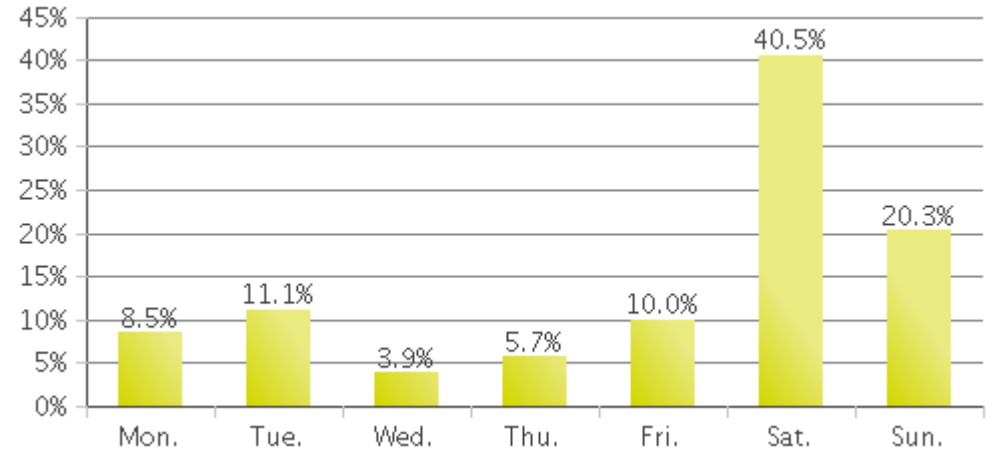

MKT Trail at 5th St (Heights)

Period Analyzed: Monday, January 01, 2018 to Wednesday, January 31, 2018

MKT Trail at 5th St (Heights) (Pedestria...

Period Analyzed: Monday, January 01, 2018 to Wednesday, January 31, 2018

Daily Data

Weekly Profile

Hourly Profile during Weekdays

Hourly Profile during the Weekend

MKT Trail at 5th St (Heights) (Cyclists)

Period Analyzed: Monday, January 01, 2018 to Wednesday, January 31, 2018

Daily Data

Weekly Profile

Hourly Profile during Weekdays

Hourly Profile during the Weekend