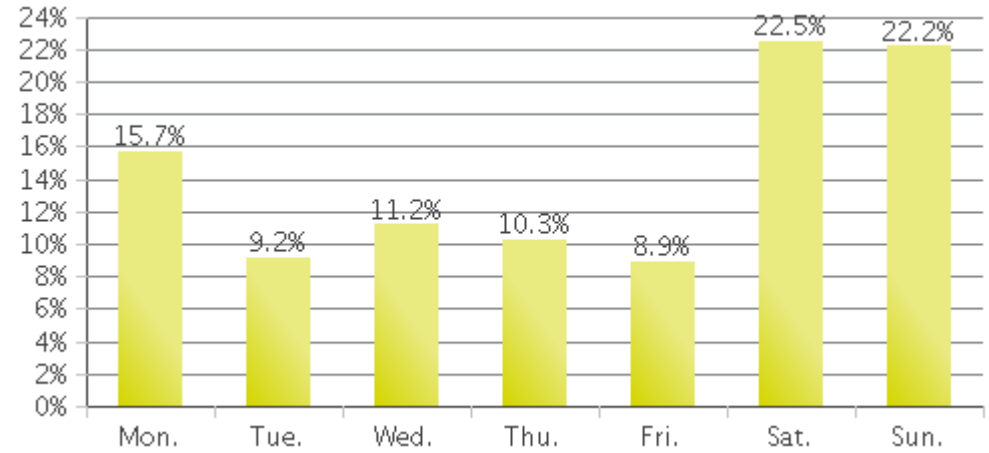

MKT Trail at 5th St (Heights)

Period Analyzed: Monday, January 01, 2018 to Wednesday, January 31, 2018

	Total Traffic for the Analyzed Period	Daily Average	Busiest Day of the Week	Distribution	
				IN	OUT
Pedestrians	10,063	335	Saturday	54	46
Cyclists	22,817	761	Saturday	53	47

MKT Trail at 5th St (Heights)

Period Analyzed: Monday, January 01, 2018 to Wednesday, January 31, 2018

MKT Trail at 5th St (Heights) (Pedestria...

Period Analyzed: Monday, January 01, 2018 to Wednesday, January 31, 2018

Daily Data

Weekly Profile

Hourly Profile during Weekdays

Hourly Profile during the Weekend

MKT Trail at 5th St (Heights) (Cyclists)

Period Analyzed: Monday, January 01, 2018 to Wednesday, January 31, 2018

Daily Data