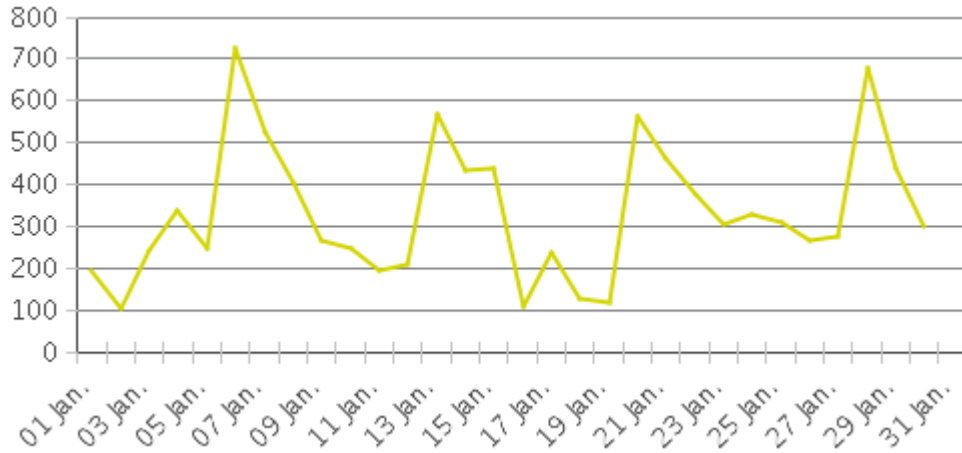

MKT Trail at 5th St (Heights)

Period Analyzed: Monday, January 01, 2018 to Wednesday, January 31, 2018

	Total Traffic for the Analyzed Period	Daily Average	Busiest Day of the Week	Distribution	
				IN	OUT
Pedestrians	10,063	335	Saturday	54	46
Cyclists	22,817	761	Saturday	53	47

MKT Trail at 5th St (Heights)

Period Analyzed: Monday, January 01, 2018 to Wednesday, January 31, 2018

MKT Trail at 5th St (Heights) (Pedestria...

Period Analyzed: Monday, January 01, 2018 to Wednesday, January 31, 2018

Daily Data

Weekly Profile

Hourly Profile during Weekdays

Hourly Profile during the Weekend

MKT Trail at 5th St (Heights) (Cyclists)

Period Analyzed: Monday, January 01, 2018 to Wednesday, January 31, 2018

Daily Data

Weekly Profile

Hourly Profile during Weekdays

Hourly Profile during the Weekend