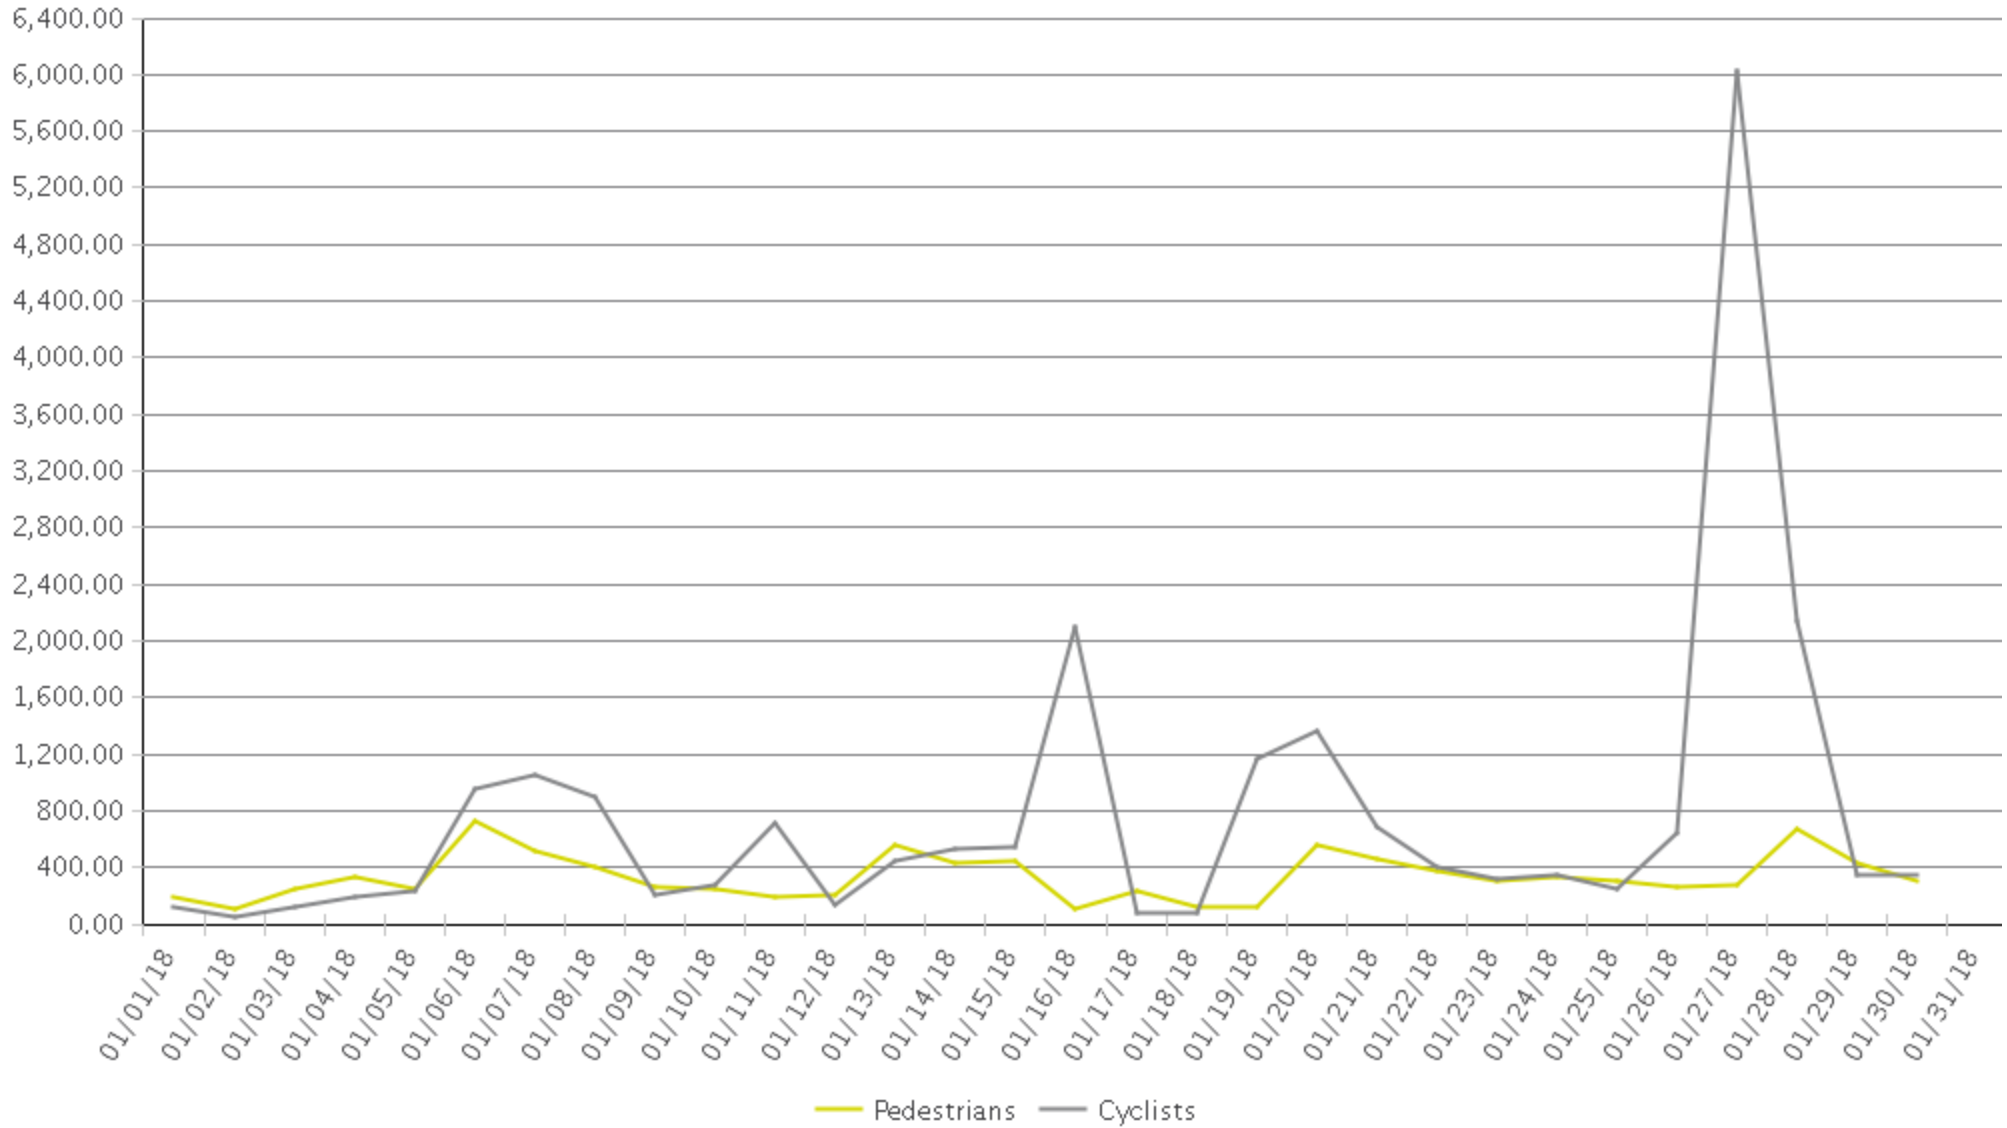

MKT Trail at 5th St (Heights)

Period Analyzed: Monday, January 01, 2018 to Wednesday, January 31, 2018

	Total Traffic for the Analyzed Period	Daily Average	Busiest Day of the Week	Distribution	
				IN	OUT
Pedestrians	10,063	335	Saturday	54	46
Cyclists	22,817	761	Saturday	53	47

MKT Trail at 5th St (Heights)

Period Analyzed: Monday, January 01, 2018 to Wednesday, January 31, 2018

MKT Trail at 5th St (Heights) (Pedestria...

Period Analyzed: Monday, January 01, 2018 to Wednesday, January 31, 2018

Daily Data

Weekly Profile

Hourly Profile during Weekdays

Hourly Profile during the Weekend

MKT Trail at 5th St (Heights) (Cyclists)

Period Analyzed: Monday, January 01, 2018 to Wednesday, January 31, 2018

Daily Data

Weekly Profile

Hourly Profile during Weekdays

Hourly Profile during the Weekend