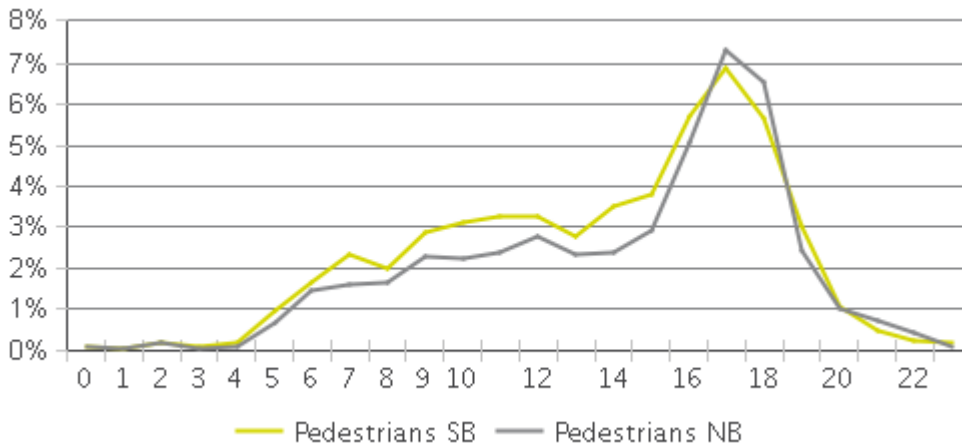

MKT Trail at 5th St (Heights)

Period Analyzed: Monday, January 01, 2018 to Wednesday, January 31, 2018

	Total Traffic for the Analyzed Period	Daily Average	Busiest Day of the Week	Distribution	
				IN	OUT
Pedestrians	10,063	335	Saturday	54	46
Cyclists	22,817	761	Saturday	53	47

MKT Trail at 5th St (Heights)

Period Analyzed: Monday, January 01, 2018 to Wednesday, January 31, 2018

MKT Trail at 5th St (Heights) (Pedestria...

Period Analyzed: Monday, January 01, 2018 to Wednesday, January 31, 2018

Daily Data

Weekly Profile

Hourly Profile during Weekdays

Hourly Profile during the Weekend

MKT Trail at 5th St (Heights) (Cyclists)

Period Analyzed: Monday, January 01, 2018 to Wednesday, January 31, 2018

Daily Data