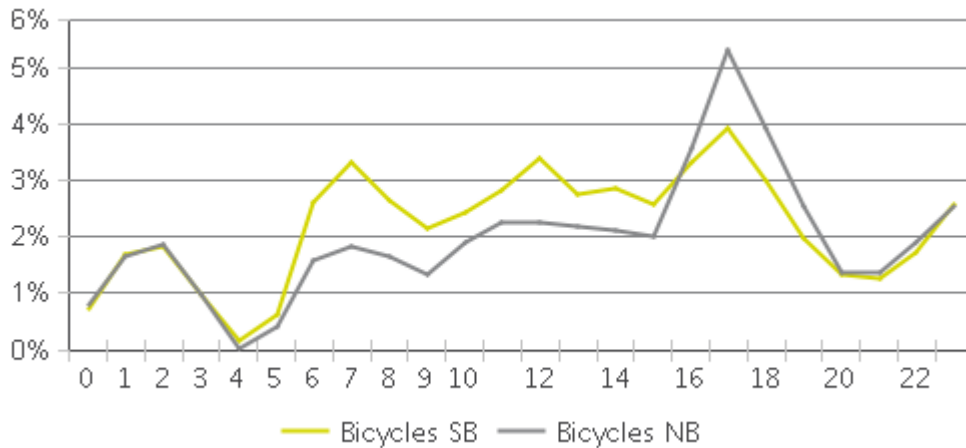

MKT Trail at 5th St (Heights)

Period Analyzed: Monday, January 01, 2018 to Wednesday, January 31, 2018

	Total Traffic for the Analyzed Period	Daily Average	Busiest Day of the Week	Distribution	
				IN	OUT
Pedestrians	10,063	335	Saturday	54	46
Cyclists	22,817	761	Saturday	53	47

MKT Trail at 5th St (Heights)

Period Analyzed: Monday, January 01, 2018 to Wednesday, January 31, 2018

MKT Trail at 5th St (Heights) (Pedestria...

Period Analyzed: Monday, January 01, 2018 to Wednesday, January 31, 2018

Daily Data

Weekly Profile

Hourly Profile during Weekdays

Hourly Profile during the Weekend

MKT Trail at 5th St (Heights) (Cyclists)

Period Analyzed: Monday, January 01, 2018 to Wednesday, January 31, 2018

Daily Data

Weekly Profile

Hourly Profile during Weekdays

Hourly Profile during the Weekend