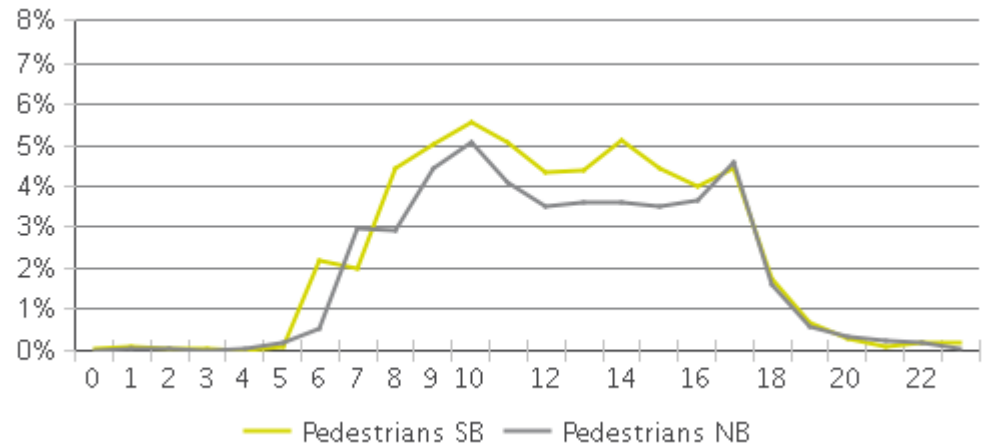

MKT Trail at 5th St (Heights)

Period Analyzed: Monday, January 01, 2018 to Wednesday, January 31, 2018

	Total Traffic for the Analyzed Period	Daily Average	Busiest Day of the Week	Distribution	
				IN	OUT
Pedestrians	10,063	335	Saturday	54	46
Cyclists	22,817	761	Saturday	53	47

MKT Trail at 5th St (Heights)

Period Analyzed: Monday, January 01, 2018 to Wednesday, January 31, 2018

MKT Trail at 5th St (Heights) (Pedestria...

Period Analyzed: Monday, January 01, 2018 to Wednesday, January 31, 2018

Daily Data

Weekly Profile

Hourly Profile during Weekdays

Hourly Profile during the Weekend

MKT Trail at 5th St (Heights) (Cyclists)

Period Analyzed: Monday, January 01, 2018 to Wednesday, January 31, 2018

Daily Data

Weekly Profile

Hourly Profile during Weekdays

Hourly Profile during the Weekend