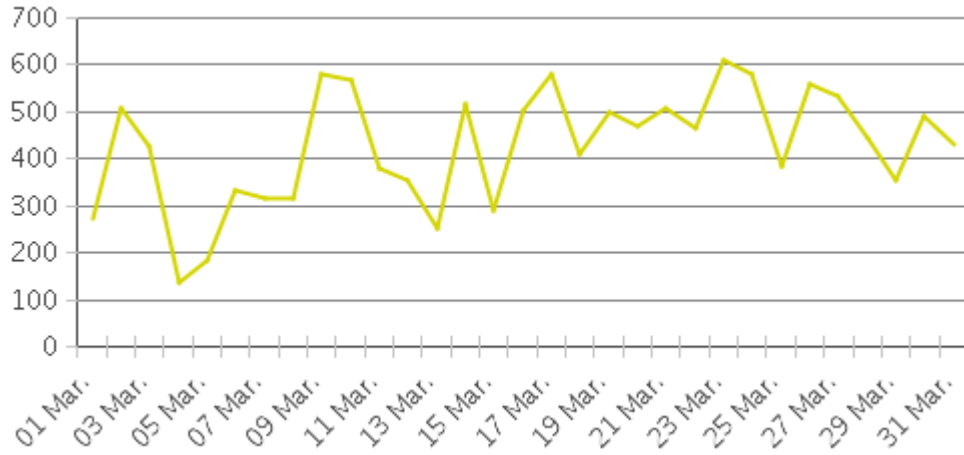

MKT Trail at 5th St (Heights)

Period Analyzed: Friday, March 01, 2019 to Sunday, March 31, 2019

	Total Traffic for the Analyzed Period	Daily Average	Busiest Day of the Week	Distribution	
				IN	OUT
Pedestrians	13,223	427	Saturday	100	0
Cyclists	16,580	535	Sunday	96	4

MKT Trail at 5th St (Heights)

Period Analyzed: Friday, March 01, 2019 to Sunday, March 31, 2019

MKT Trail at 5th St (Heights) (Pedestria...

Period Analyzed: Friday, March 01, 2019 to Sunday, March 31, 2019

Daily Data

Weekly Profile

Hourly Profile during Weekdays

Hourly Profile during the Weekend

MKT Trail at 5th St (Heights) (Cyclists)

Period Analyzed: Friday, March 01, 2019 to Sunday, March 31, 2019

Daily Data

Weekly Profile

Hourly Profile during Weekdays

Hourly Profile during the Weekend