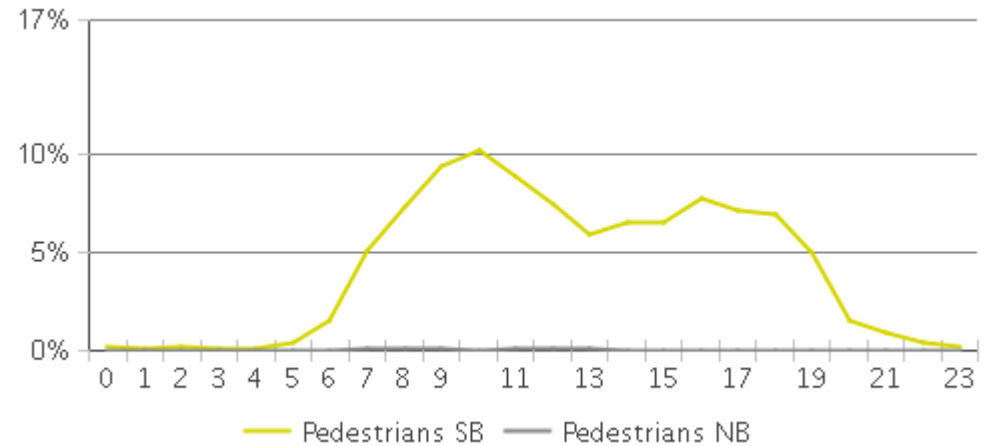

MKT Trail at 5th St (Heights)

Period Analyzed: Friday, March 01, 2019 to Sunday, March 31, 2019

	Total Traffic for the Analyzed Period	Daily Average	Busiest Day of the Week	Distribution	
				IN	OUT
Pedestrians	13,223	427	Saturday	100	0
Cyclists	16,580	535	Sunday	96	4

MKT Trail at 5th St (Heights)

Period Analyzed: Friday, March 01, 2019 to Sunday, March 31, 2019

MKT Trail at 5th St (Heights) (Pedestria...

Period Analyzed: Friday, March 01, 2019 to Sunday, March 31, 2019

Daily Data

Weekly Profile

Hourly Profile during Weekdays

Hourly Profile during the Weekend

MKT Trail at 5th St (Heights) (Cyclists)

Period Analyzed: Friday, March 01, 2019 to Sunday, March 31, 2019

Daily Data

Weekly Profile

Hourly Profile during Weekdays

Hourly Profile during the Weekend