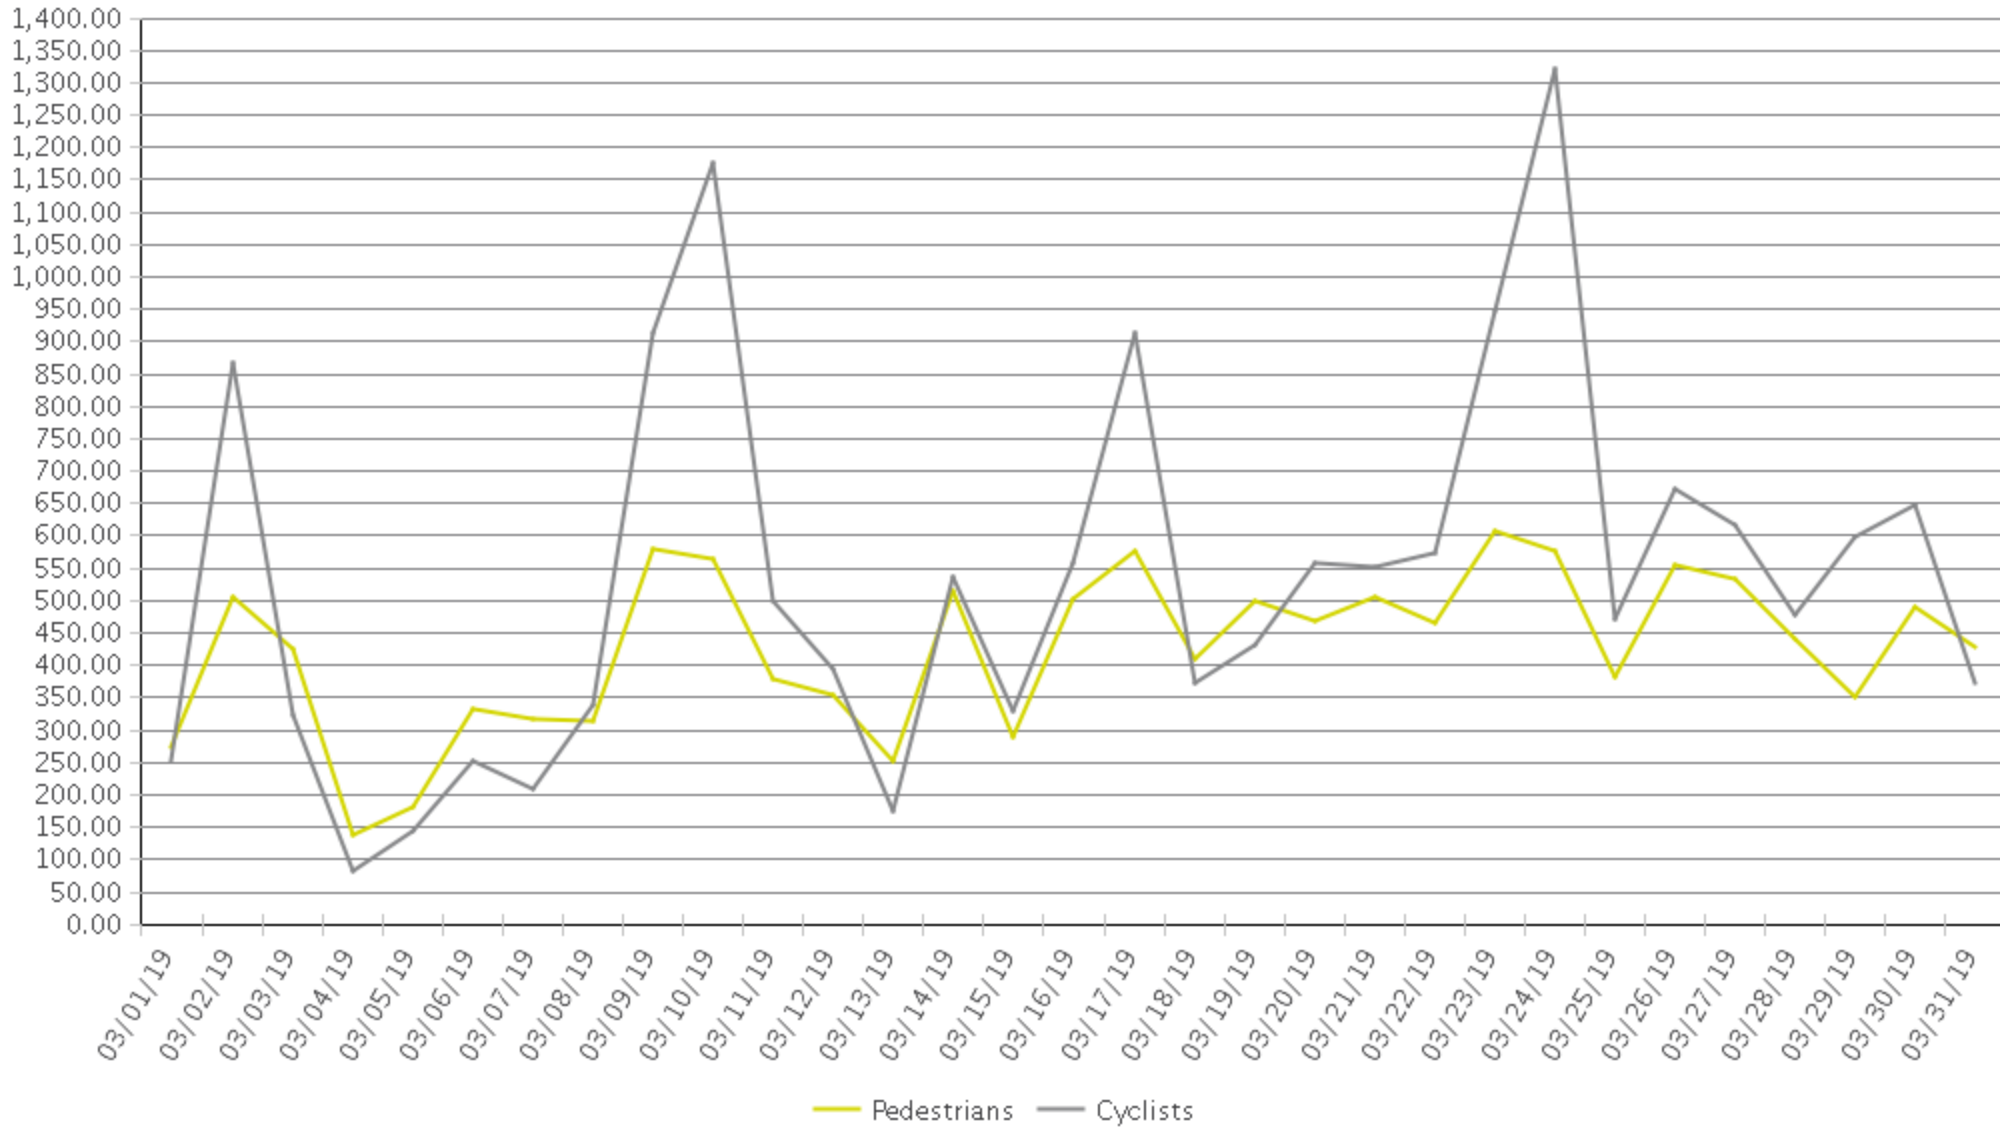

MKT Trail at 5th St (Heights)

Period Analyzed: Friday, March 01, 2019 to Sunday, March 31, 2019

	Total Traffic for the Analyzed Period	Daily Average	Busiest Day of the Week	Distribution	
				IN	OUT
Pedestrians	13,223	427	Saturday	100	0
Cyclists	16,580	535	Sunday	96	4

MKT Trail at 5th St (Heights)

Period Analyzed: Friday, March 01, 2019 to Sunday, March 31, 2019

MKT Trail at 5th St (Heights) (Pedestria...

Period Analyzed: Friday, March 01, 2019 to Sunday, March 31, 2019

Daily Data

Weekly Profile

Hourly Profile during Weekdays

Hourly Profile during the Weekend

MKT Trail at 5th St (Heights) (Cyclists)

Period Analyzed: Friday, March 01, 2019 to Sunday, March 31, 2019

Daily Data

Weekly Profile

Hourly Profile during Weekdays

Hourly Profile during the Weekend