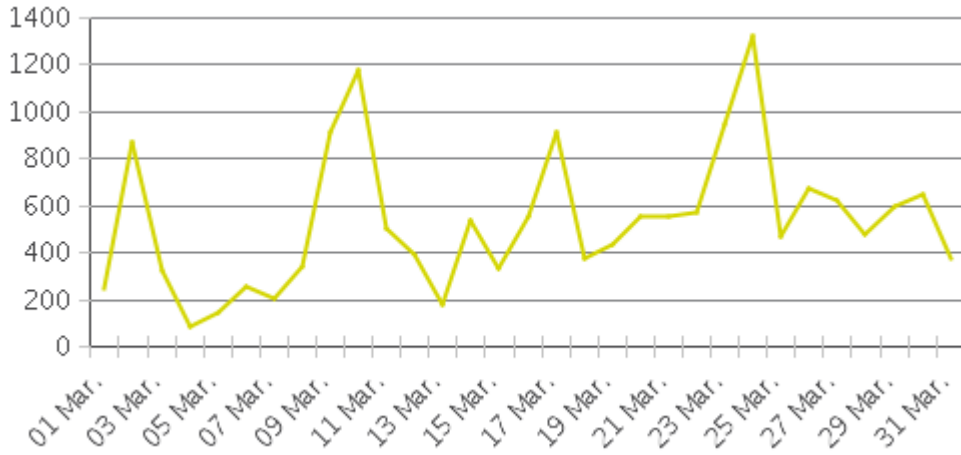

MKT Trail at 5th St (Heights)

Period Analyzed: Friday, March 01, 2019 to Sunday, March 31, 2019

	Total Traffic for the Analyzed Period	Daily Average	Busiest Day of the Week	Distribution	
				IN	OUT
Pedestrians	13,223	427	Saturday	100	0
Cyclists	16,580	535	Sunday	96	4

MKT Trail at 5th St (Heights)

Period Analyzed: Friday, March 01, 2019 to Sunday, March 31, 2019

MKT Trail at 5th St (Heights) (Pedestria...

Period Analyzed: Friday, March 01, 2019 to Sunday, March 31, 2019

Daily Data

Weekly Profile

Hourly Profile during Weekdays

Hourly Profile during the Weekend

MKT Trail at 5th St (Heights) (Cyclists)

Period Analyzed: Friday, March 01, 2019 to Sunday, March 31, 2019

Daily Data

Weekly Profile

Hourly Profile during Weekdays

Hourly Profile during the Weekend