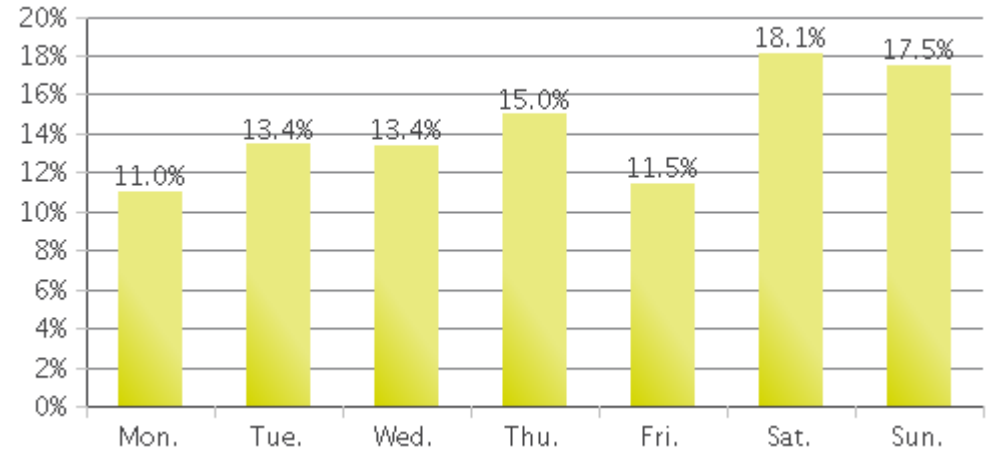

MKT Trail at 5th St (Heights)

Period Analyzed: Friday, March 01, 2019 to Sunday, March 31, 2019

	Total Traffic for the Analyzed Period	Daily Average	Busiest Day of the Week	Distribution	
				IN	OUT
Pedestrians	13,223	427	Saturday	100	0
Cyclists	16,580	535	Sunday	96	4

MKT Trail at 5th St (Heights)

Period Analyzed: Friday, March 01, 2019 to Sunday, March 31, 2019

MKT Trail at 5th St (Heights) (Pedestria...

Period Analyzed: Friday, March 01, 2019 to Sunday, March 31, 2019

Daily Data

Weekly Profile

Hourly Profile during Weekdays

Hourly Profile during the Weekend

MKT Trail at 5th St (Heights) (Cyclists)

Period Analyzed: Friday, March 01, 2019 to Sunday, March 31, 2019

Daily Data