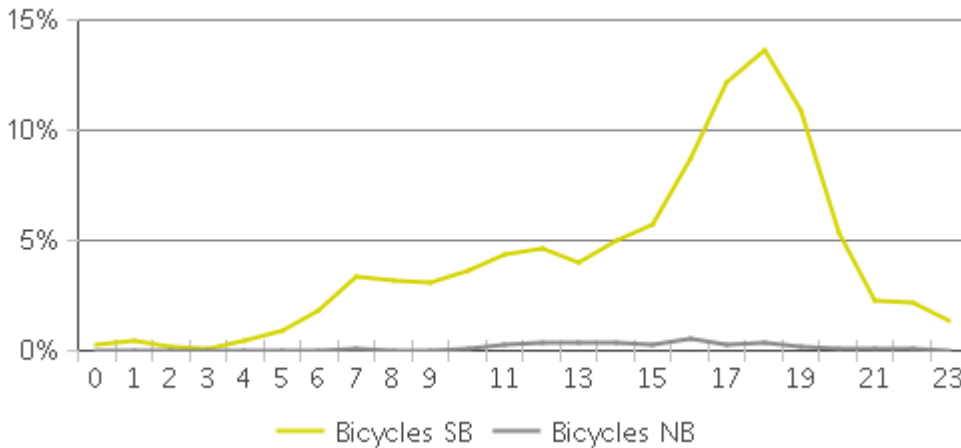

MKT Trail at 5th St (Heights)

Period Analyzed: Friday, March 01, 2019 to Sunday, March 31, 2019

	Total Traffic for the Analyzed Period	Daily Average	Busiest Day of the Week	Distribution	
				IN	OUT
Pedestrians	13,223	427	Saturday	100	0
Cyclists	16,580	535	Sunday	96	4

MKT Trail at 5th St (Heights)

Period Analyzed: Friday, March 01, 2019 to Sunday, March 31, 2019

MKT Trail at 5th St (Heights) (Pedestria...

Period Analyzed: Friday, March 01, 2019 to Sunday, March 31, 2019

Daily Data

Weekly Profile

Hourly Profile during Weekdays

Hourly Profile during the Weekend

MKT Trail at 5th St (Heights) (Cyclists)

Period Analyzed: Friday, March 01, 2019 to Sunday, March 31, 2019

Daily Data

Weekly Profile

Hourly Profile during Weekdays

Hourly Profile during the Weekend