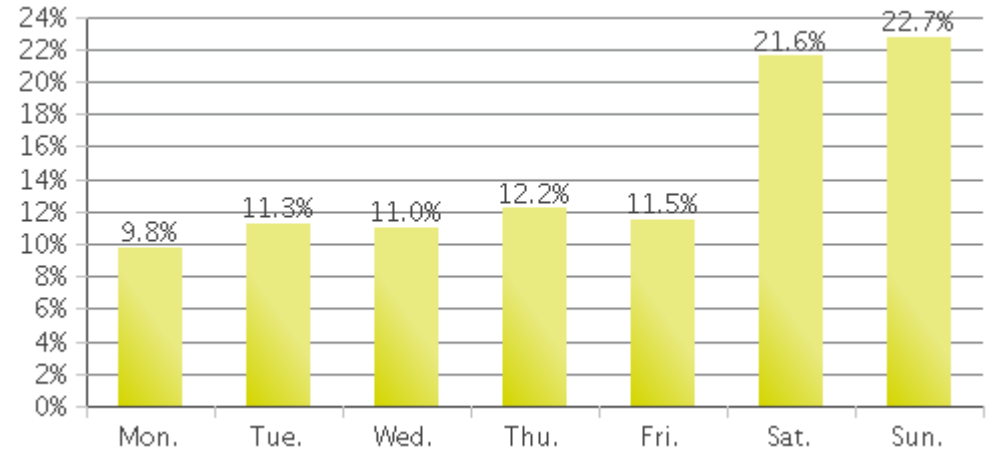

Daily Data

Weekly Profile

Hourly Profile during Weekdays

Hourly Profile during the Weekend

MKT Trail at 5th St (Heights) (Cyclists)

Period Analyzed: Friday, March 01, 2019 to Sunday, March 31, 2019

Daily Data

Weekly Profile

Hourly Profile during Weekdays

Hourly Profile during the Weekend