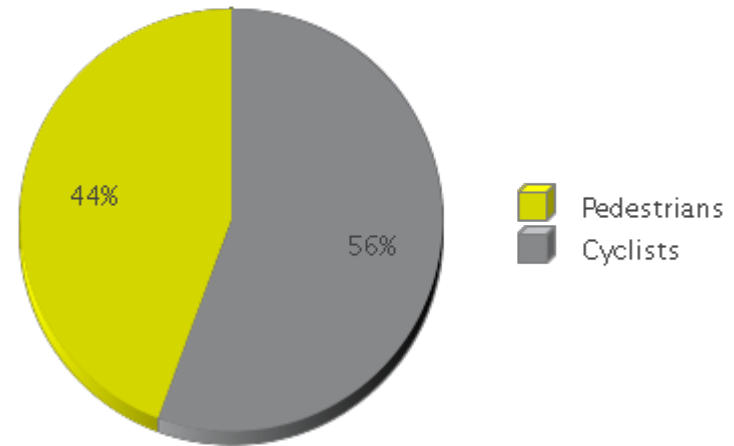

MKT Trail at 5th St (Heights)

Period Analyzed: Friday, March 01, 2019 to Sunday, March 31, 2019

	Total Traffic for the Analyzed Period	Daily Average	Busiest Day of the Week	Distribution	
				IN	OUT
Pedestrians	13,223	427	Saturday	100	0
Cyclists	16,580	535	Sunday	96	4

MKT Trail at 5th St (Heights)

Period Analyzed: Friday, March 01, 2019 to Sunday, March 31, 2019

MKT Trail at 5th St (Heights) (Pedestria...

Period Analyzed: Friday, March 01, 2019 to Sunday, March 31, 2019