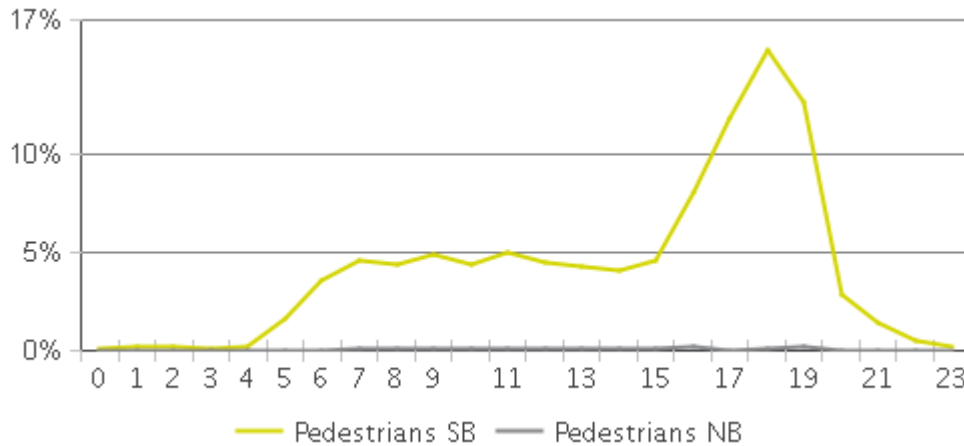

MKT Trail at 5th St (Heights)

Period Analyzed: Friday, March 01, 2019 to Sunday, March 31, 2019

	Total Traffic for the Analyzed Period	Daily Average	Busiest Day of the Week	Distribution	
				IN	OUT
Pedestrians	13,223	427	Saturday	100	0
Cyclists	16,580	535	Sunday	96	4

MKT Trail at 5th St (Heights)

Period Analyzed: Friday, March 01, 2019 to Sunday, March 31, 2019

MKT Trail at 5th St (Heights) (Pedestria...

Period Analyzed: Friday, March 01, 2019 to Sunday, March 31, 2019

Daily Data

Weekly Profile

Hourly Profile during Weekdays

Hourly Profile during the Weekend

MKT Trail at 5th St (Heights) (Cyclists)

Period Analyzed: Friday, March 01, 2019 to Sunday, March 31, 2019

Daily Data