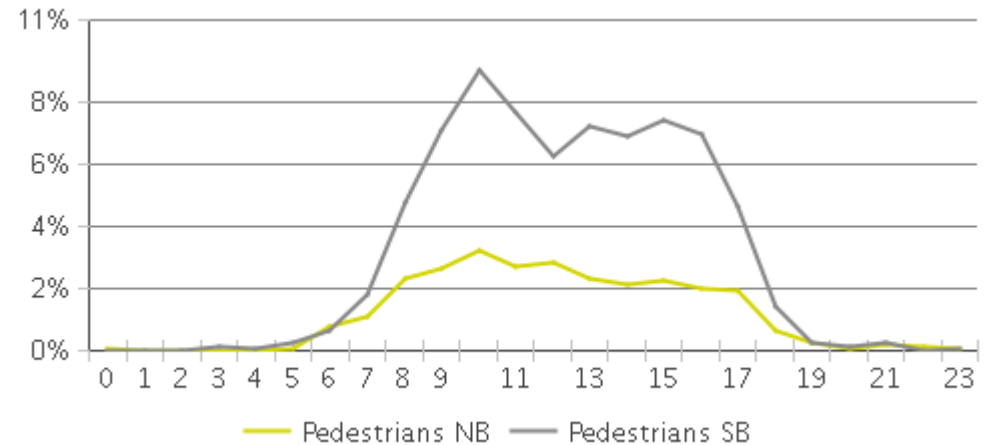

White Oak Trail at 34th St

Period Analyzed: Sunday, January 01, 2017 to Tuesday, January 31, 2017

	Total Traffic for the Analyzed Period	Daily Average	Busiest Day of the Week	Distribution	
				IN	OUT
Pedestrians	7,544	243	Saturday	29	71
Cyclists	4,623	149	Saturday	83	17

White Oak Trail at 34th St

Period Analyzed: Sunday, January 01, 2017 to Tuesday, January 31, 2017

White Oak Trail at 34th St (Pedestrians)

Period Analyzed: Sunday, January 01, 2017 to Tuesday, January 31, 2017

Daily Data

Weekly Profile

Hourly Profile during Weekdays

Hourly Profile during the Weekend

White Oak Trail at 34th St (Cyclists)

Period Analyzed: Sunday, January 01, 2017 to Tuesday, January 31, 2017

Daily Data

Weekly Profile

Hourly Profile during Weekdays

Hourly Profile during the Weekend