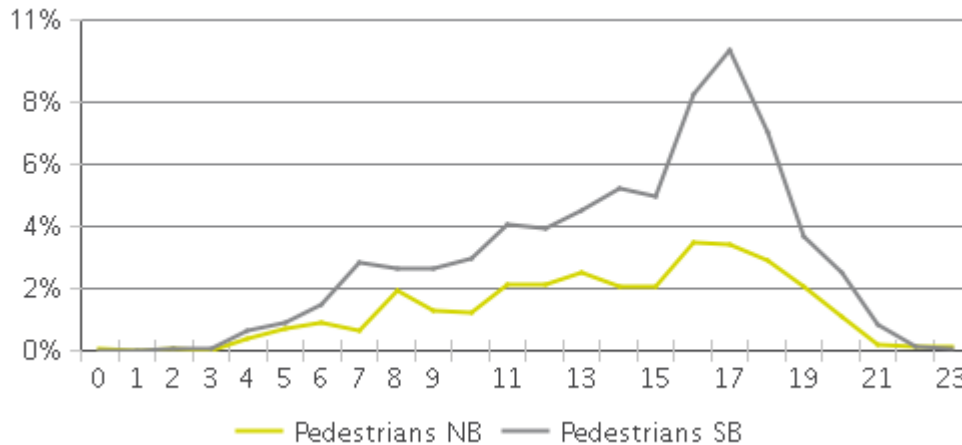

White Oak Trail at 34th St

Period Analyzed: Sunday, January 01, 2017 to Tuesday, January 31, 2017

	Total Traffic for the Analyzed Period	Daily Average	Busiest Day of the Week	Distribution	
				IN	OUT
Pedestrians	7,544	243	Saturday	29	71
Cyclists	4,623	149	Saturday	83	17

White Oak Trail at 34th St

Period Analyzed: Sunday, January 01, 2017 to Tuesday, January 31, 2017

White Oak Trail at 34th St (Pedestrians)

Period Analyzed: Sunday, January 01, 2017 to Tuesday, January 31, 2017

Daily Data

Weekly Profile

Hourly Profile during Weekdays

Hourly Profile during the Weekend

White Oak Trail at 34th St (Cyclists)

Period Analyzed: Sunday, January 01, 2017 to Tuesday, January 31, 2017

Daily Data