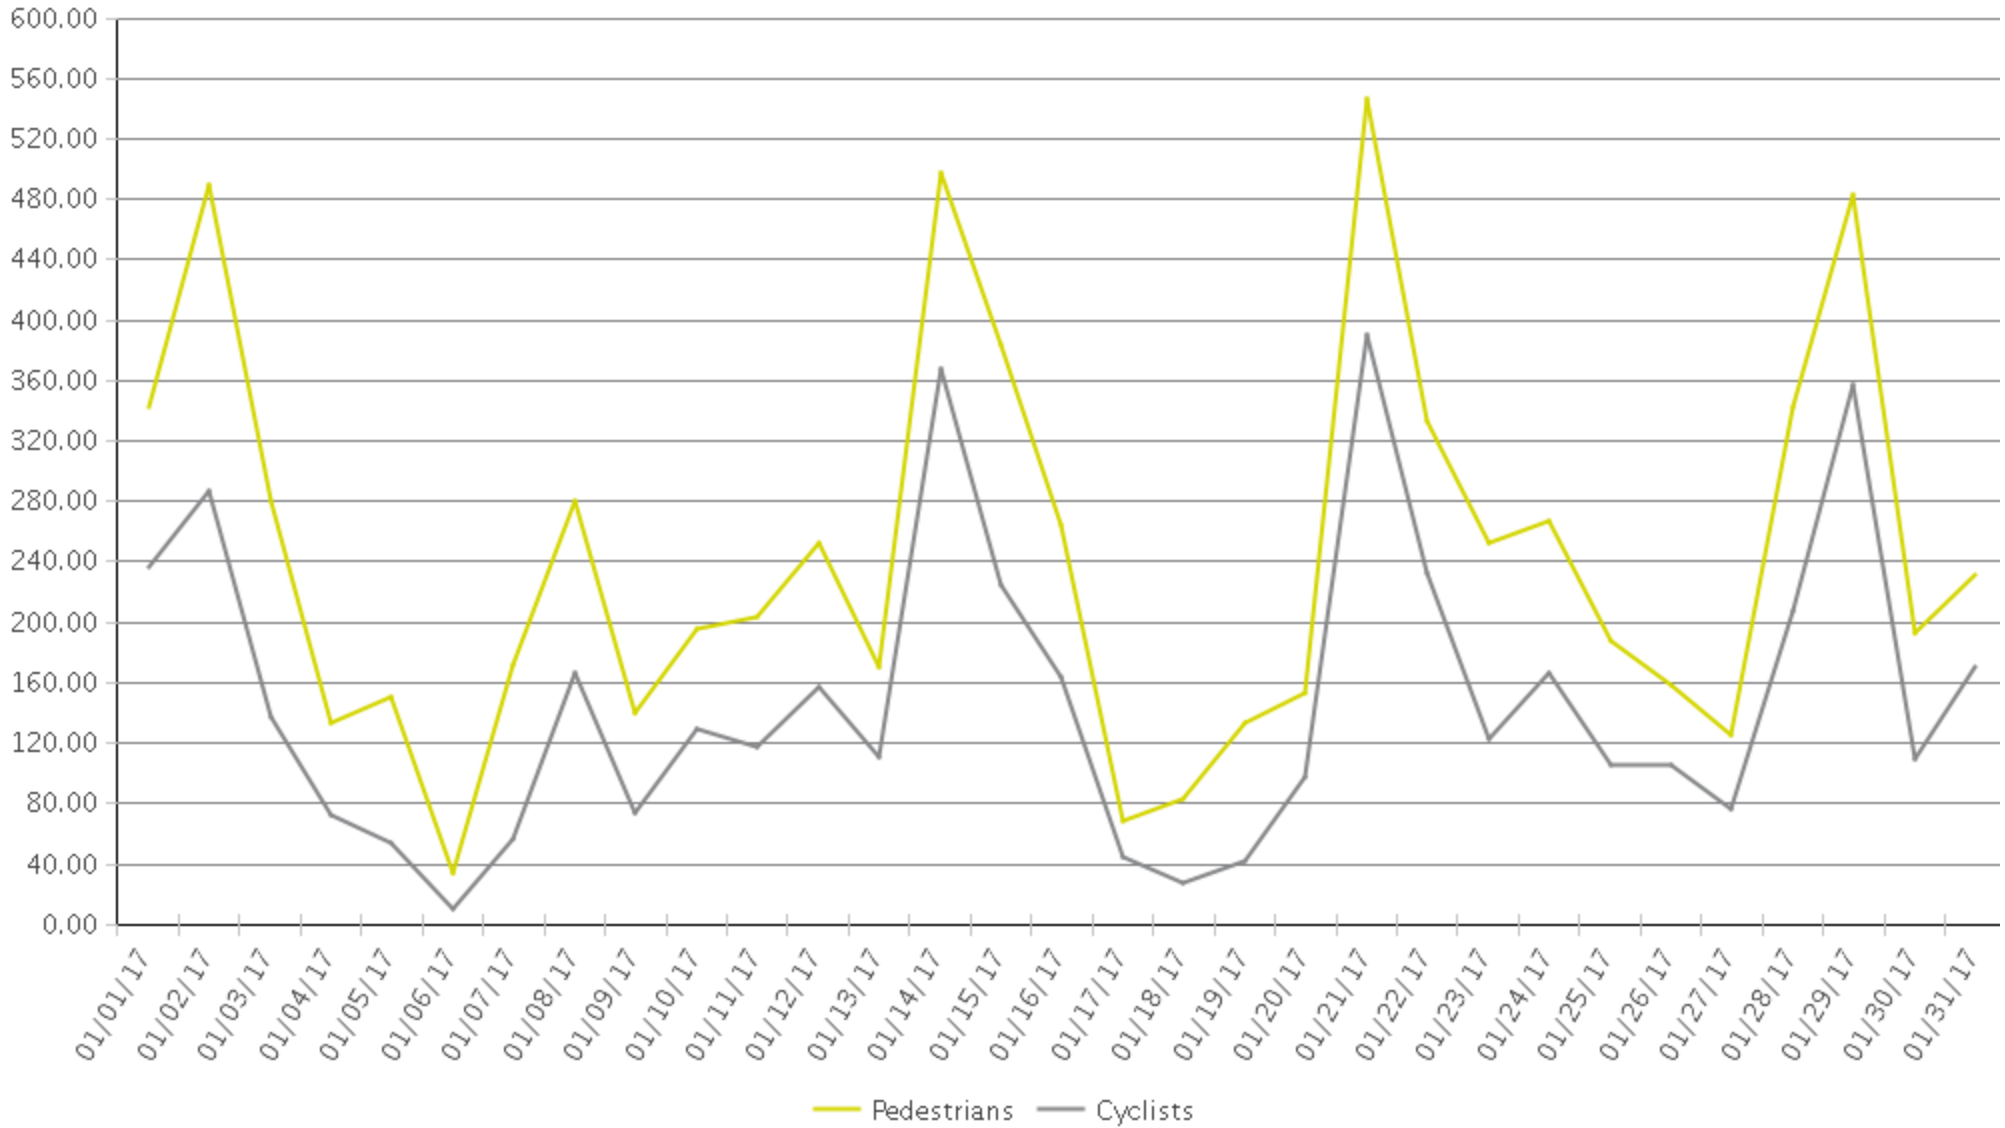

White Oak Trail at 34th St

Period Analyzed: Sunday, January 01, 2017 to Tuesday, January 31, 2017

	Total Traffic for the Analyzed Period	Daily Average	Busiest Day of the Week	Distribution	
				IN	OUT
Pedestrians	7,544	243	Saturday	29	71
Cyclists	4,623	149	Saturday	83	17

White Oak Trail at 34th St

Period Analyzed: Sunday, January 01, 2017 to Tuesday, January 31, 2017

White Oak Trail at 34th St (Pedestrians)

Period Analyzed: Sunday, January 01, 2017 to Tuesday, January 31, 2017

Daily Data

Weekly Profile

Hourly Profile during Weekdays

Hourly Profile during the Weekend

White Oak Trail at 34th St (Cyclists)

Period Analyzed: Sunday, January 01, 2017 to Tuesday, January 31, 2017

Daily Data