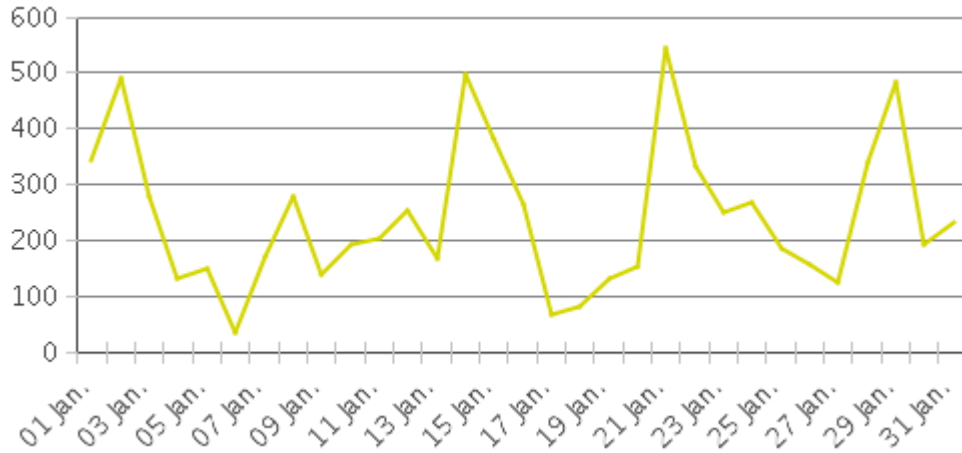

White Oak Trail at 34th St

Period Analyzed: Sunday, January 01, 2017 to Tuesday, January 31, 2017

	Total Traffic for the Analyzed Period	Daily Average	Busiest Day of the Week	Distribution	
				IN	OUT
Pedestrians	7,544	243	Saturday	29	71
Cyclists	4,623	149	Saturday	83	17

White Oak Trail at 34th St

Period Analyzed: Sunday, January 01, 2017 to Tuesday, January 31, 2017

White Oak Trail at 34th St (Pedestrians)

Period Analyzed: Sunday, January 01, 2017 to Tuesday, January 31, 2017

Daily Data

Weekly Profile

Hourly Profile during Weekdays

Hourly Profile during the Weekend

White Oak Trail at 34th St (Cyclists)

Period Analyzed: Sunday, January 01, 2017 to Tuesday, January 31, 2017

Daily Data

Weekly Profile

Hourly Profile during Weekdays

Hourly Profile during the Weekend