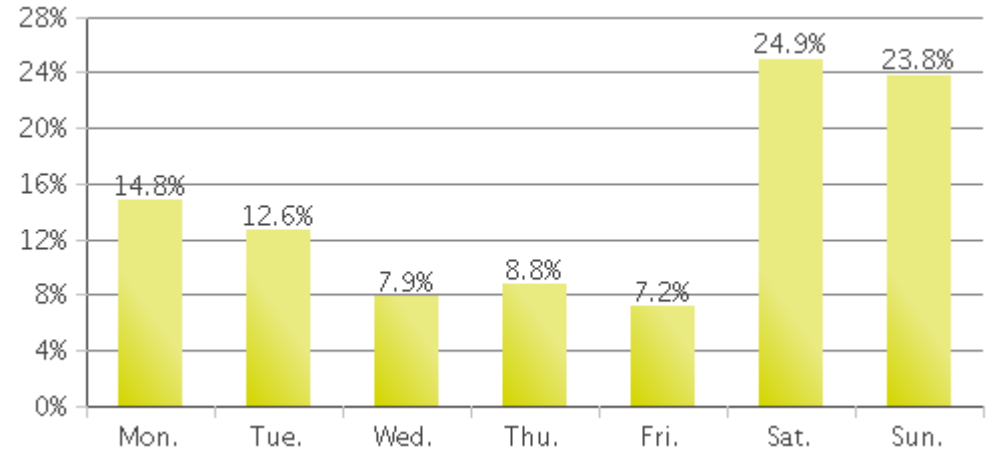

White Oak Trail at 34th St

Period Analyzed: Sunday, January 01, 2017 to Tuesday, January 31, 2017

White Oak Trail at 34th St (Pedestrians)

Period Analyzed: Sunday, January 01, 2017 to Tuesday, January 31, 2017

Daily Data

Weekly Profile

Hourly Profile during Weekdays

Hourly Profile during the Weekend

White Oak Trail at 34th St (Cyclists)

Period Analyzed: Sunday, January 01, 2017 to Tuesday, January 31, 2017

Daily Data

Weekly Profile

Hourly Profile during Weekdays

Hourly Profile during the Weekend