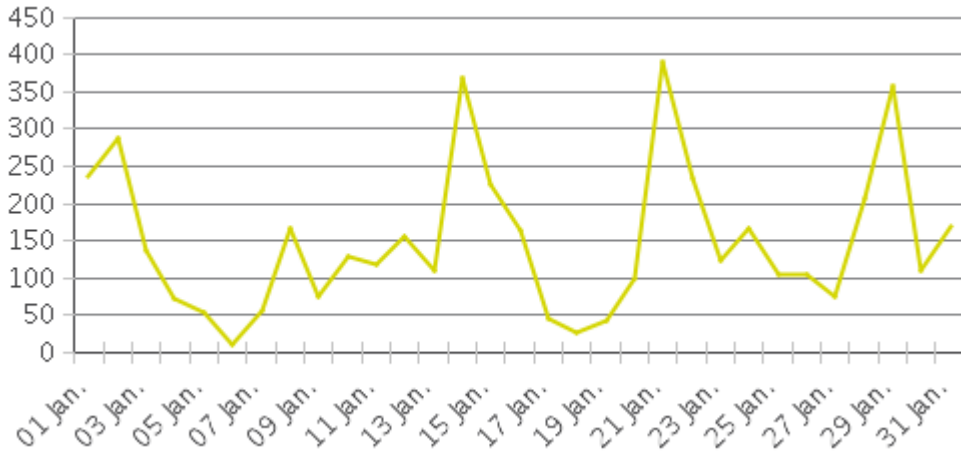

White Oak Trail at 34th St

Period Analyzed: Sunday, January 01, 2017 to Tuesday, January 31, 2017

	Total Traffic for the Analyzed Period	Daily Average	Busiest Day of the Week	Distribution	
				IN	OUT
Pedestrians	7,544	243	Saturday	29	71
Cyclists	4,623	149	Saturday	83	17

White Oak Trail at 34th St

Period Analyzed: Sunday, January 01, 2017 to Tuesday, January 31, 2017

White Oak Trail at 34th St (Pedestrians)

Period Analyzed: Sunday, January 01, 2017 to Tuesday, January 31, 2017

Daily Data

Weekly Profile

Hourly Profile during Weekdays

Hourly Profile during the Weekend

White Oak Trail at 34th St (Cyclists)

Period Analyzed: Sunday, January 01, 2017 to Tuesday, January 31, 2017

Daily Data

Weekly Profile

Hourly Profile during Weekdays

Hourly Profile during the Weekend