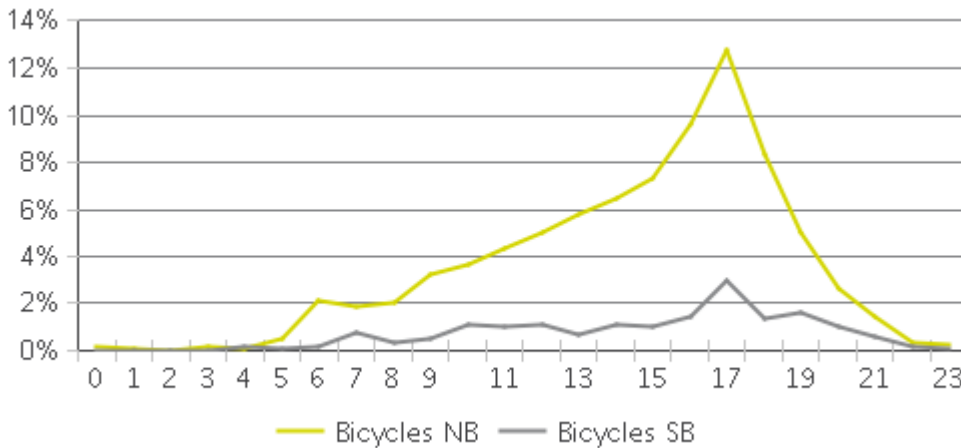

White Oak Trail at 34th St

Period Analyzed: Sunday, January 01, 2017 to Tuesday, January 31, 2017

	Total Traffic for the Analyzed Period	Daily Average	Busiest Day of the Week	Distribution	
				IN	OUT
Pedestrians	7,544	243	Saturday	29	71
Cyclists	4,623	149	Saturday	83	17

White Oak Trail at 34th St

Period Analyzed: Sunday, January 01, 2017 to Tuesday, January 31, 2017

White Oak Trail at 34th St (Pedestrians)

Period Analyzed: Sunday, January 01, 2017 to Tuesday, January 31, 2017

Daily Data

Weekly Profile

Hourly Profile during Weekdays

Hourly Profile during the Weekend

White Oak Trail at 34th St (Cyclists)

Period Analyzed: Sunday, January 01, 2017 to Tuesday, January 31, 2017

Daily Data

Weekly Profile

Hourly Profile during Weekdays

Hourly Profile during the Weekend