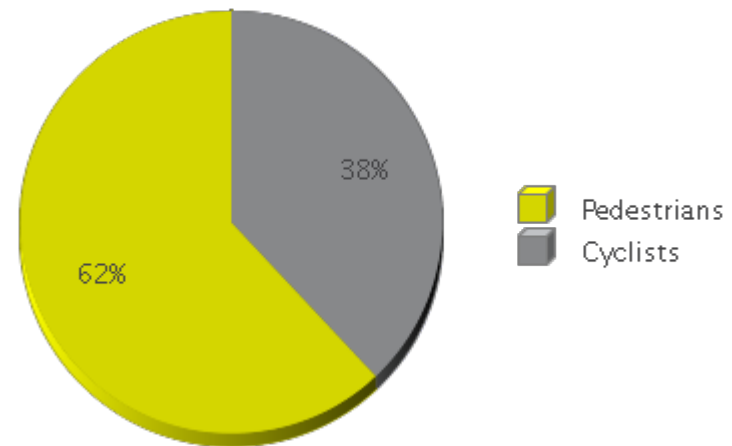

White Oak Trail at 34th St

Period Analyzed: Sunday, January 01, 2017 to Tuesday, January 31, 2017

	Total Traffic for the Analyzed Period	Daily Average	Busiest Day of the Week	Distribution	
				IN	OUT
Pedestrians	7,544	243	Saturday	29	71
Cyclists	4,623	149	Saturday	83	17

White Oak Trail at 34th St

Period Analyzed: Sunday, January 01, 2017 to Tuesday, January 31, 2017

White Oak Trail at 34th St (Pedestrians)

Period Analyzed: Sunday, January 01, 2017 to Tuesday, January 31, 2017

Daily Data

Weekly Profile

Hourly Profile during Weekdays

Hourly Profile during the Weekend

White Oak Trail at 34th St (Cyclists)

Period Analyzed: Sunday, January 01, 2017 to Tuesday, January 31, 2017

Daily Data