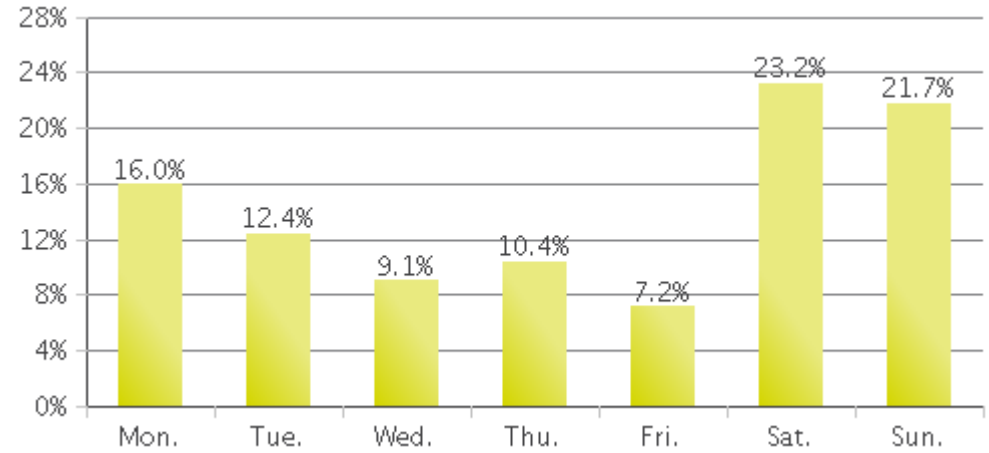

White Oak Trail at 34th St

Period Analyzed: Sunday, January 01, 2017 to Tuesday, January 31, 2017

	Total Traffic for the Analyzed Period	Daily Average	Busiest Day of the Week	Distribution	
				IN	OUT
Pedestrians	7,544	243	Saturday	29	71
Cyclists	4,623	149	Saturday	83	17

White Oak Trail at 34th St

Period Analyzed: Sunday, January 01, 2017 to Tuesday, January 31, 2017

White Oak Trail at 34th St (Pedestrians)

Period Analyzed: Sunday, January 01, 2017 to Tuesday, January 31, 2017

Daily Data

Weekly Profile

Hourly Profile during Weekdays

Hourly Profile during the Weekend

White Oak Trail at 34th St (Cyclists)

Period Analyzed: Sunday, January 01, 2017 to Tuesday, January 31, 2017

Daily Data

Weekly Profile

Hourly Profile during Weekdays

Hourly Profile during the Weekend