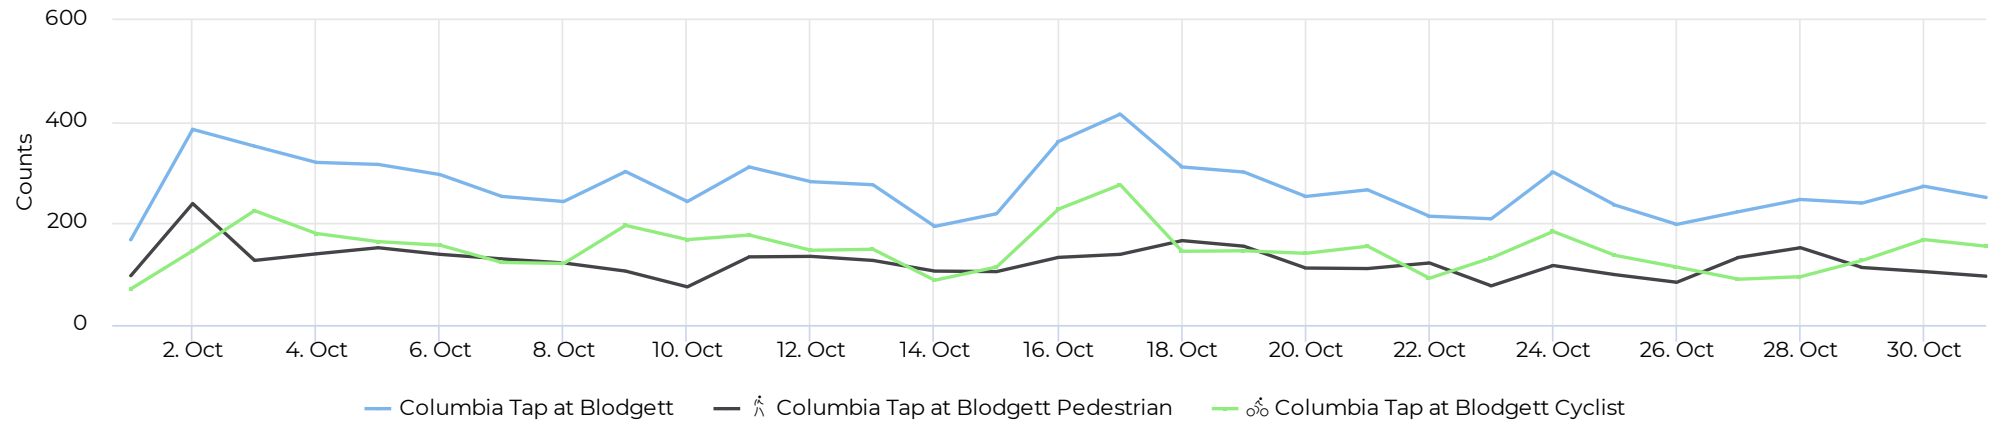

# Columbia Tap at Blodgett

October 1, 2021 → October 31, 2021

## Key Figures Summary

Site	Total	Average	Peak Count	Peak Period
Columbia Tap at Blodgett	8,459	273	415	Sun Oct 17, 2021
Columbia Tap at Blodgett Cyclist	4,611	149	276	Sun Oct 17, 2021
Columbia Tap at Blodgett Pedestrian	3,848	124	239	Sat Oct 2, 2021
Blodgett at Ennis TSU Columbia Tap Cyclists Northbound	2,321	75	123	Sun Oct 17, 2021
Blodgett at Ennis TSU Columbia Tap Cyclists Southbound	2,290	74	153	Sun Oct 17, 2021
Blodgett at Ennis TSU Columbia Tap Pedestrians Northbound	1,978	64	126	Sat Oct 2, 2021
Blodgett at Ennis TSU Columbia Tap Pedestrians Southbound	1,870	60	113	Sat Oct 2, 2021

## Daily traffic