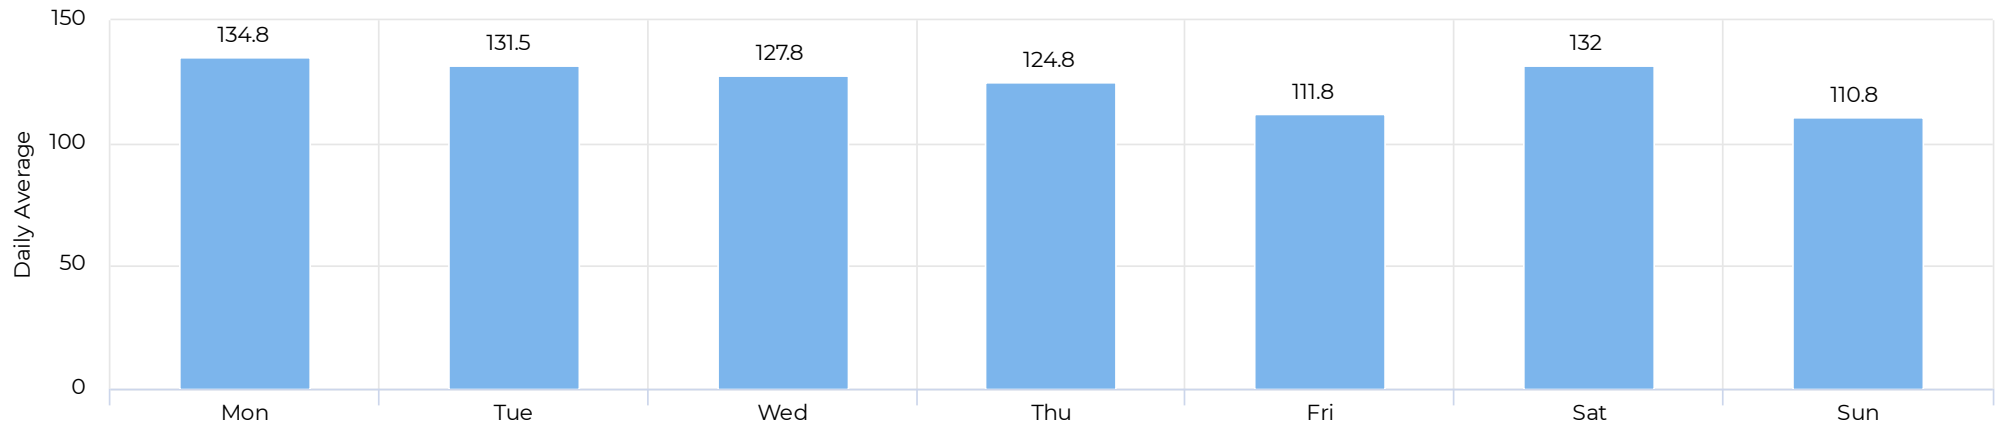

Pedestrian Profile (Daily)