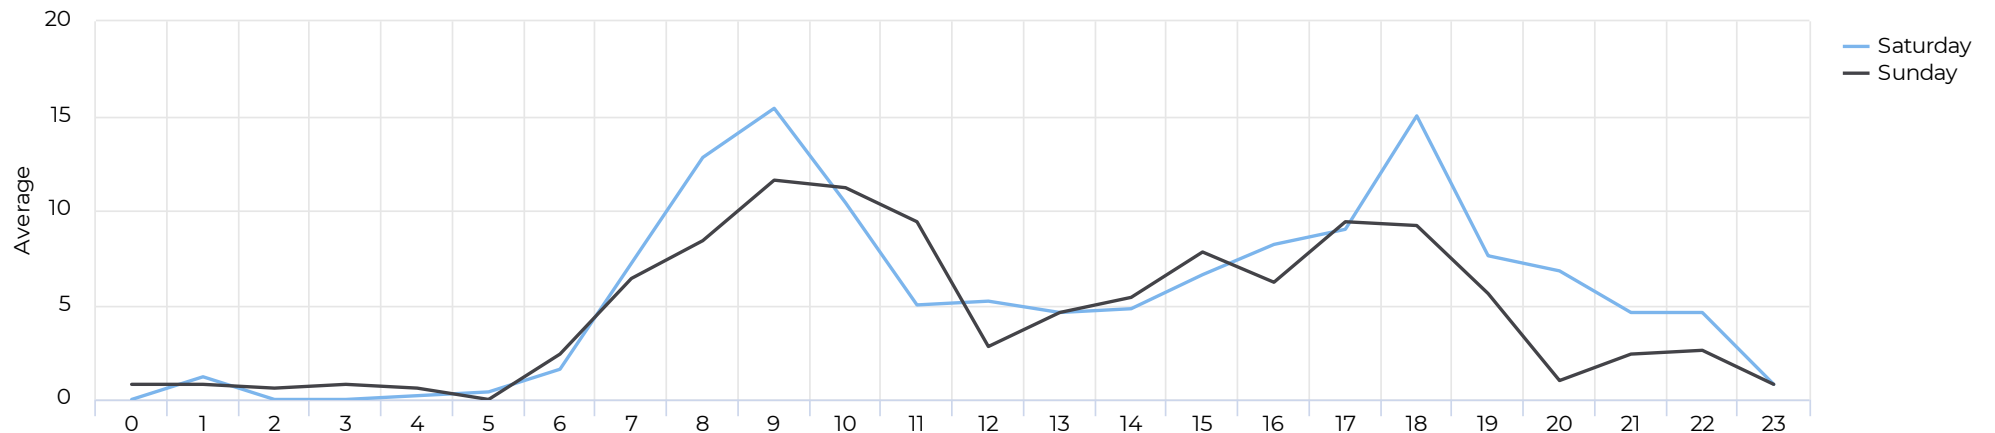

Pedestrian - Weekend Profile (Hourly)

📅 10/01/2021 → 10/31/2021