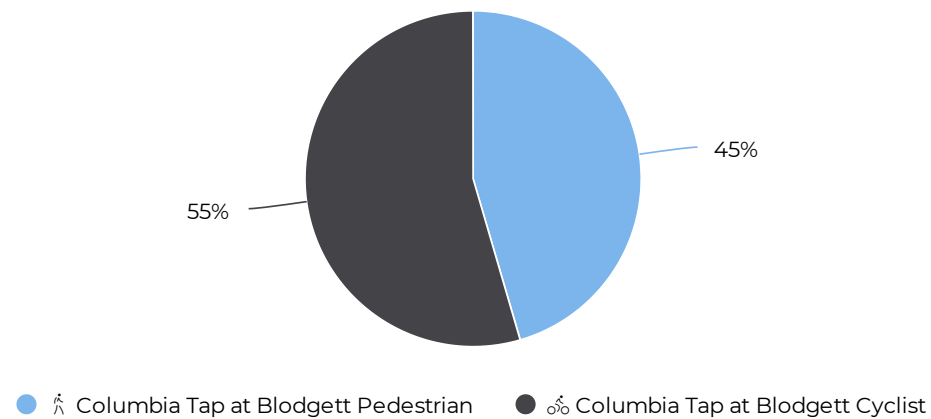

Distribution