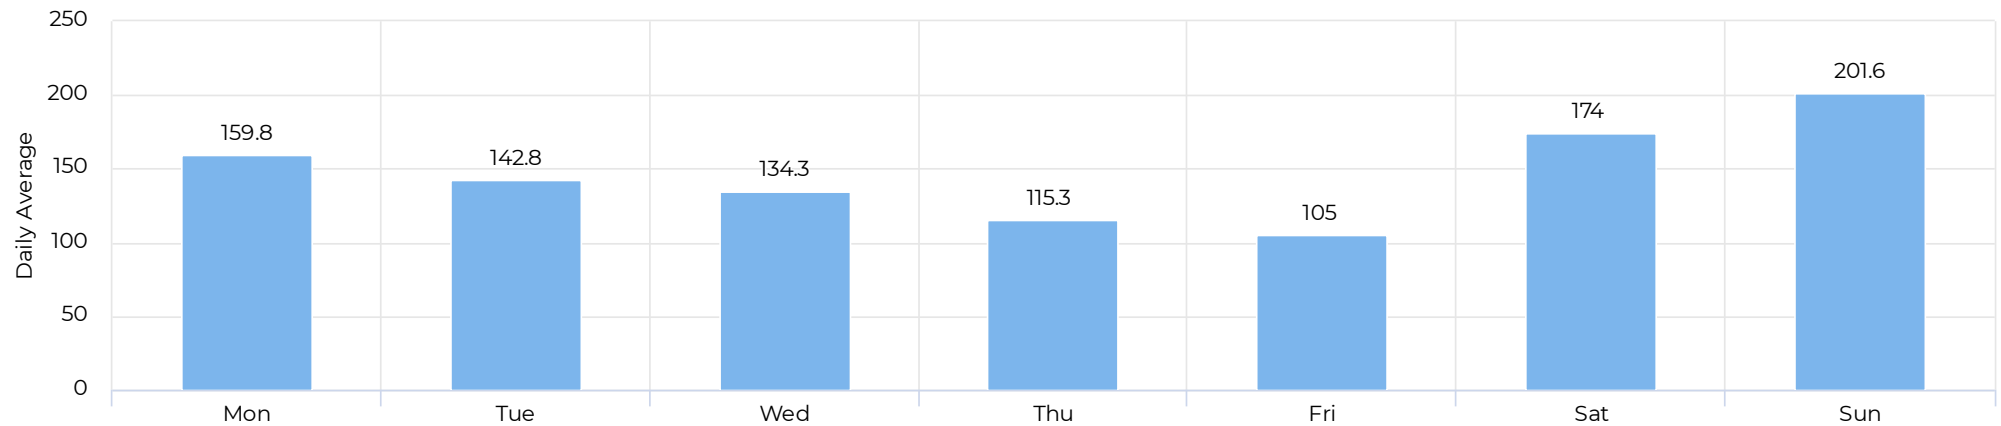

Cyclist Profile (Daily)