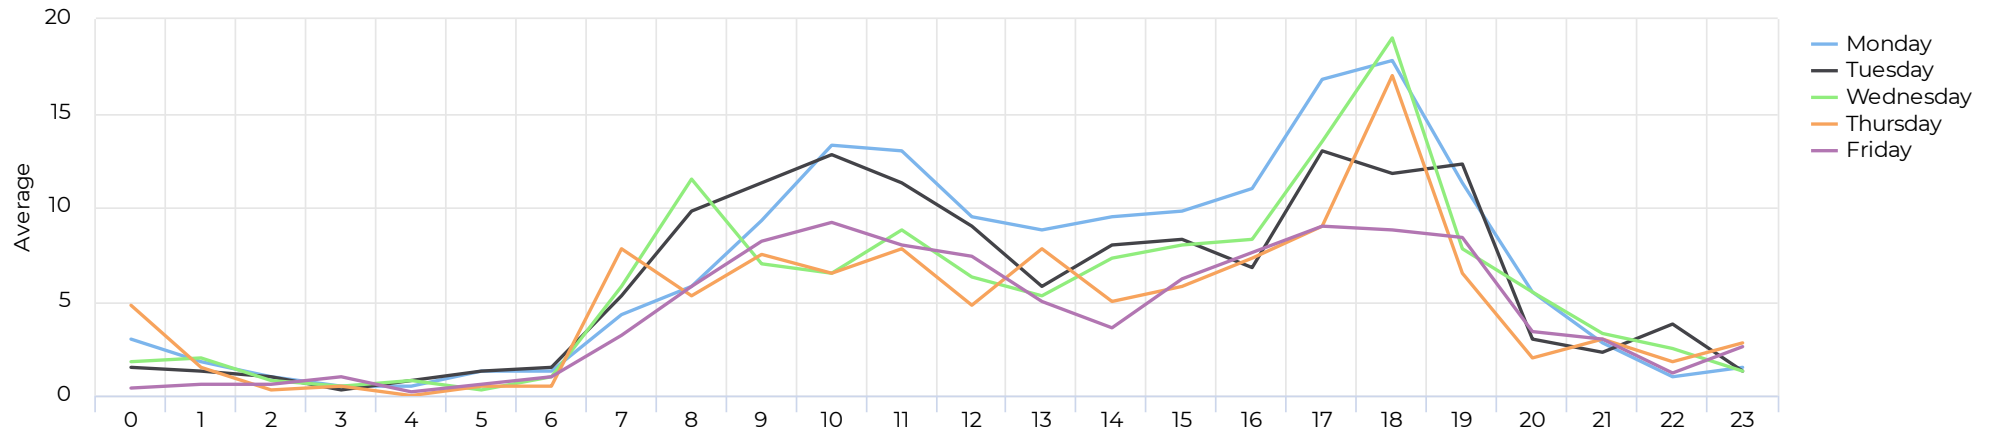

Columbia Tap at Blodgett

October 1, 2021 → October 31, 2021

Cyclist - Weekday Profile (Hourly)

📅 10/01/2021 → 10/31/2021