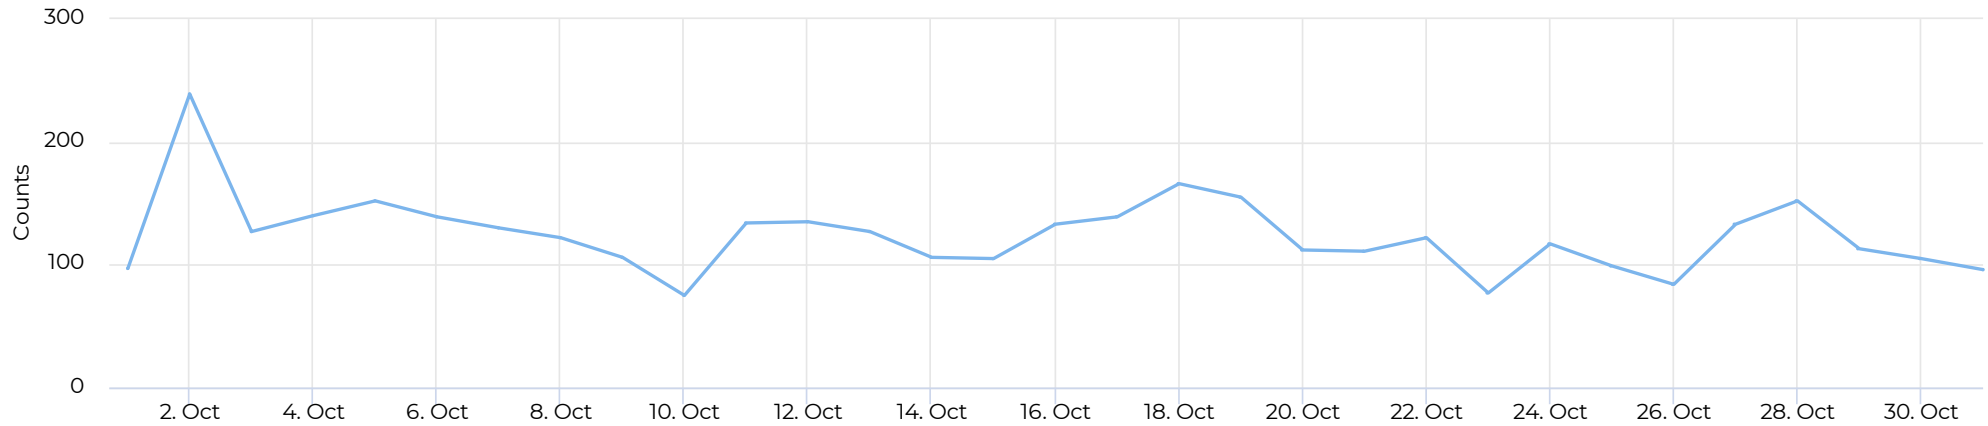

Columbia Tap at Blodgett

October 1, 2021 → October 31, 2021

Daily Data (Pedestrian)