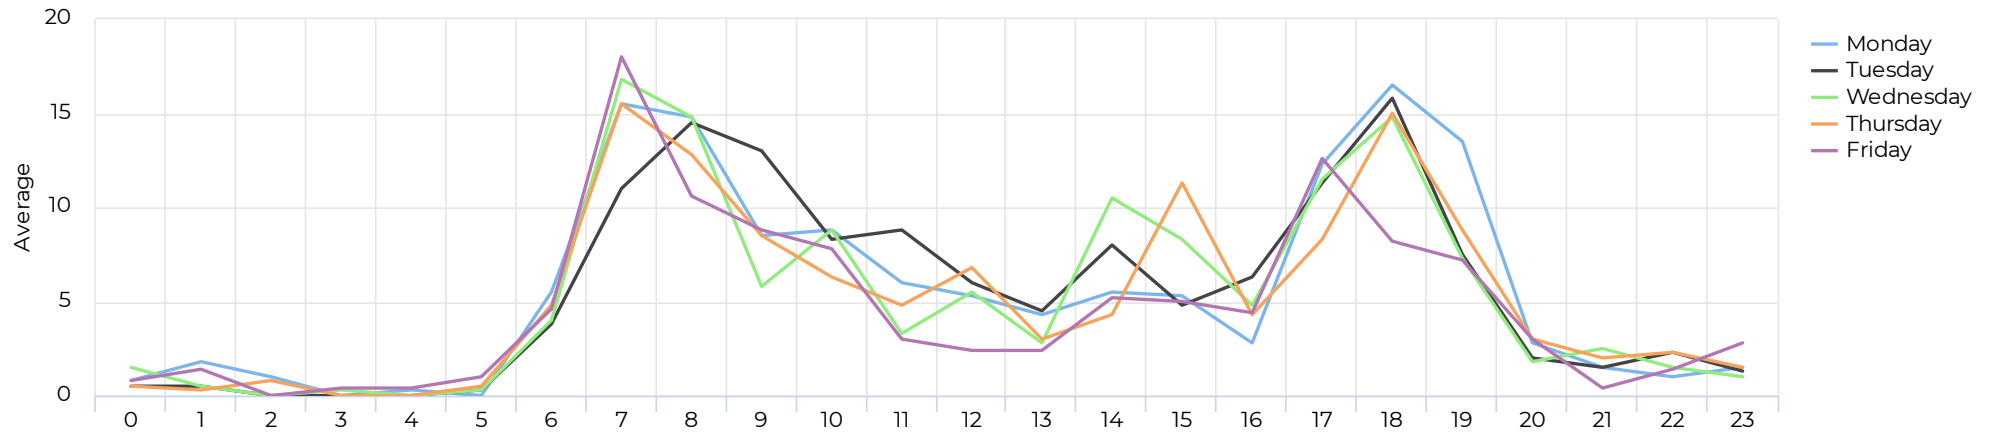

Columbia Tap at Blodgett

October 1, 2021 → October 31, 2021

Pedestrian - Weekday Profile (Hourly)

📅 10/01/2021 → 10/31/2021