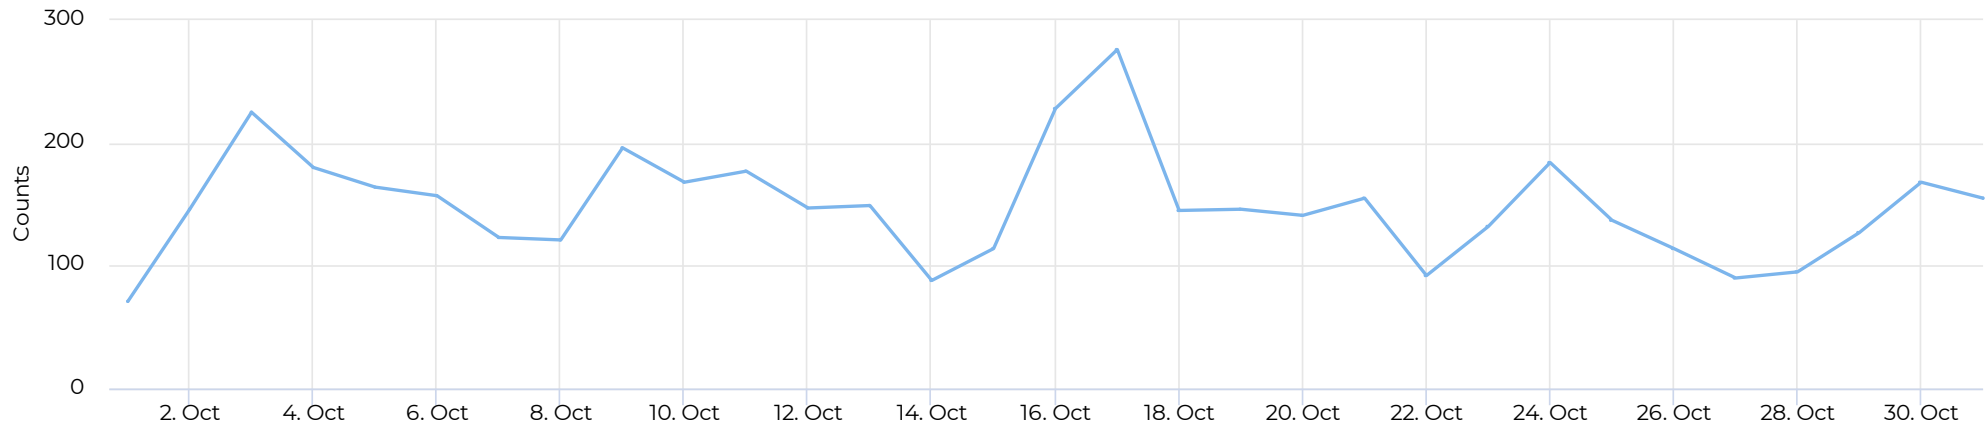

Columbia Tap at Blodgett

October 1, 2021 → October 31, 2021

Cyclist Total (Daily)