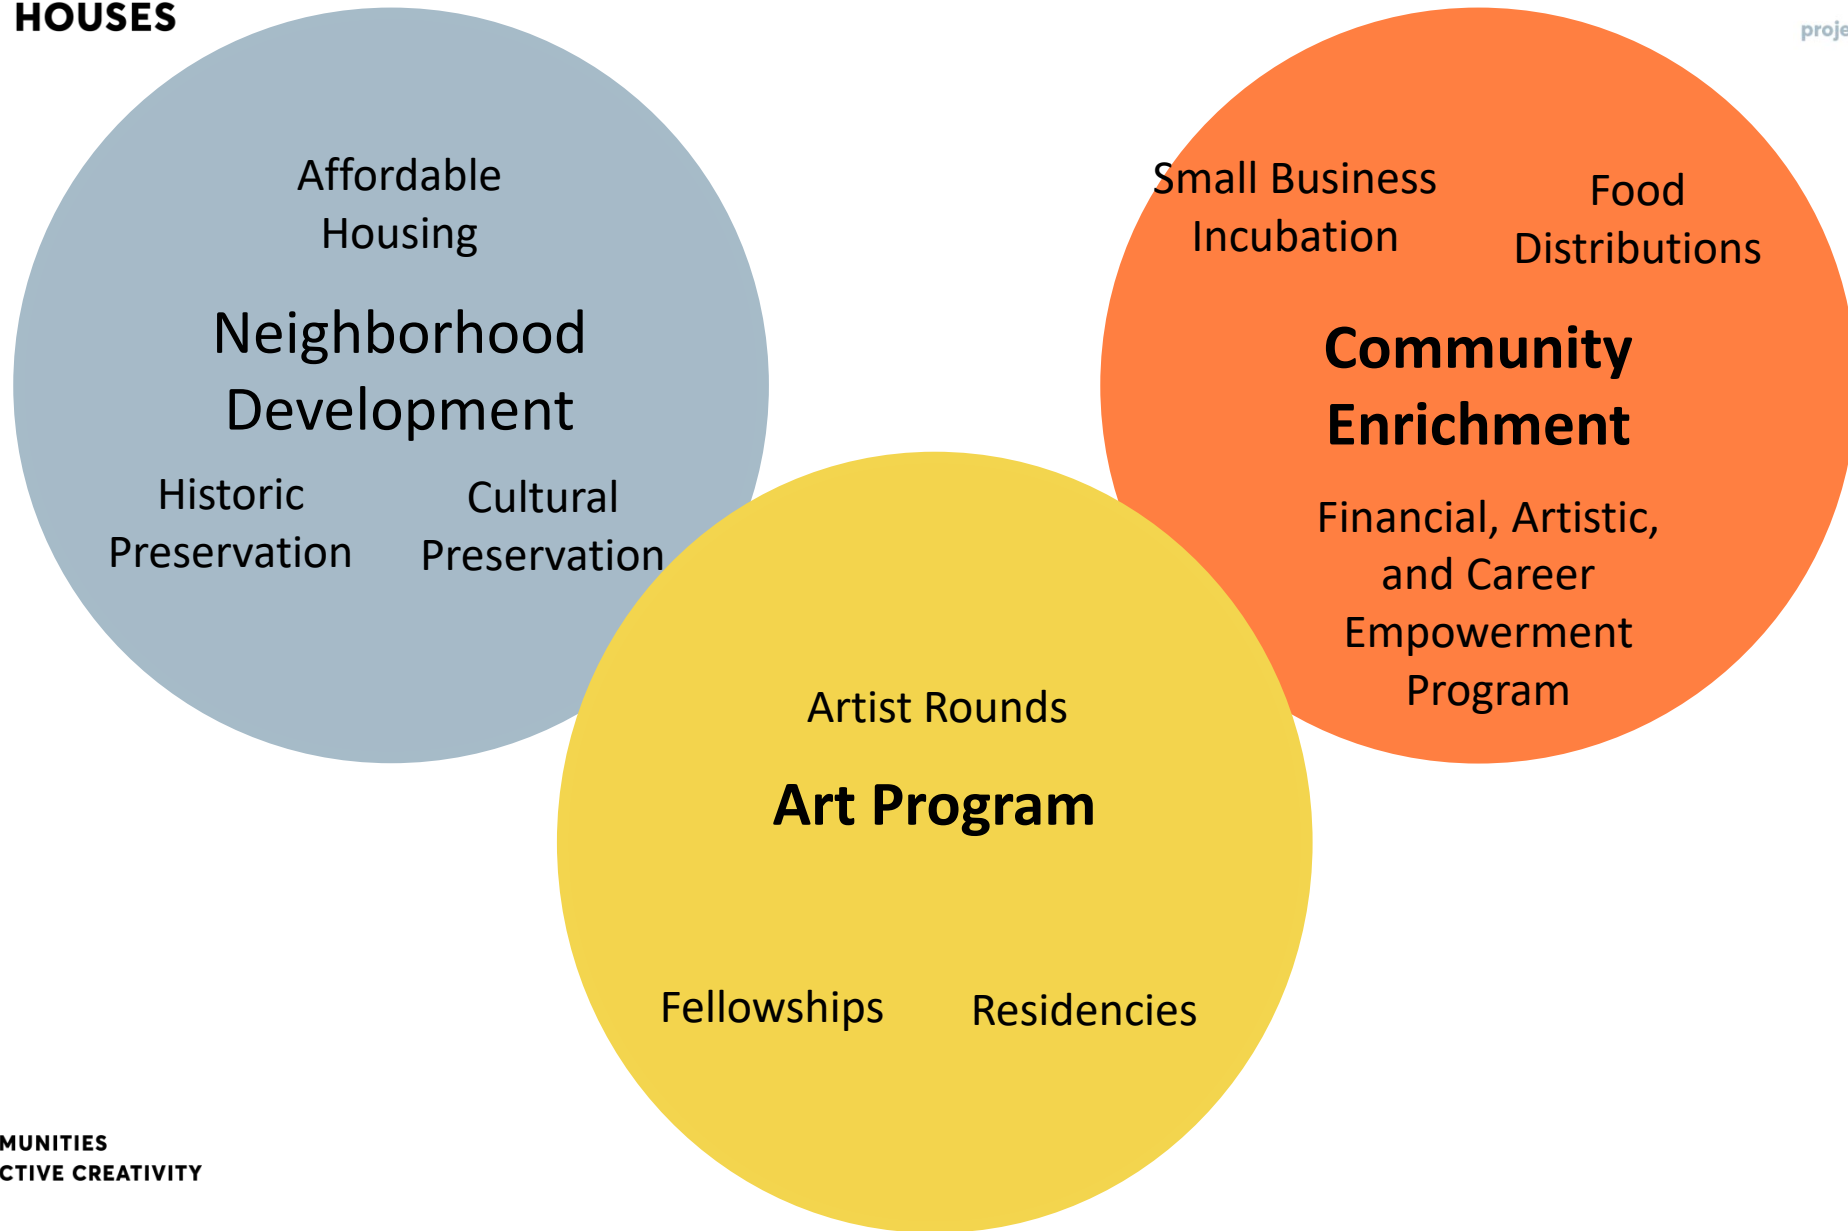

**PROJECT
ROW
HOUSES**

projectrowhouses.org

**ENRICHING COMMUNITIES
THROUGH COLLECTIVE CREATIVITY**