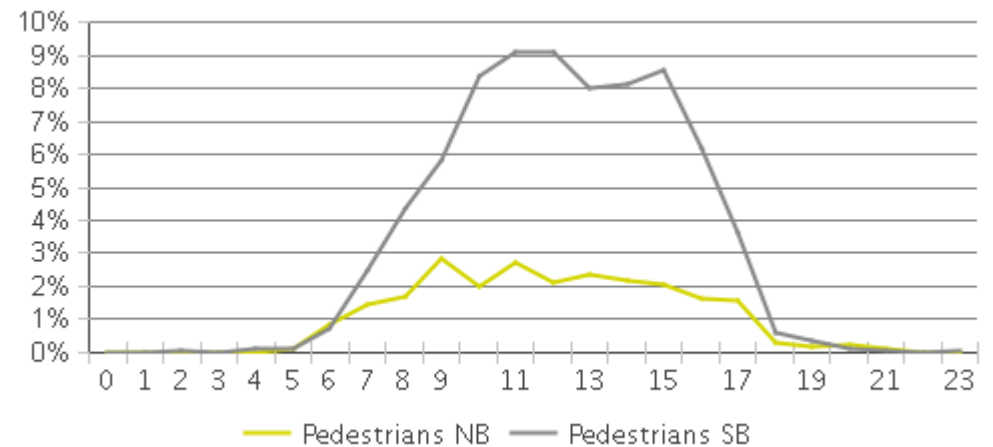

White Oak Trail at 34th St

Period Analyzed: Tuesday, January 01, 2019 to Thursday, January 31, 2019

	Total Traffic for the Analyzed Period	Daily Average	Busiest Day of the Week	Distribution	
				IN	OUT
Pedestrians	7,606	245	Sunday	27	73
Cyclists	5,223	168	Sunday	84	16

White Oak Trail at 34th St

Period Analyzed: Tuesday, January 01, 2019 to Thursday, January 31, 2019

White Oak Trail at 34th St (Pedestrians)

Period Analyzed: Tuesday, January 01, 2019 to Thursday, January 31, 2019

Daily Data

Weekly Profile

Hourly Profile during Weekdays

Hourly Profile during the Weekend

White Oak Trail at 34th St (Cyclists)

Period Analyzed: Tuesday, January 01, 2019 to Thursday, January 31, 2019

Daily Data

Weekly Profile

Hourly Profile during Weekdays

Hourly Profile during the Weekend