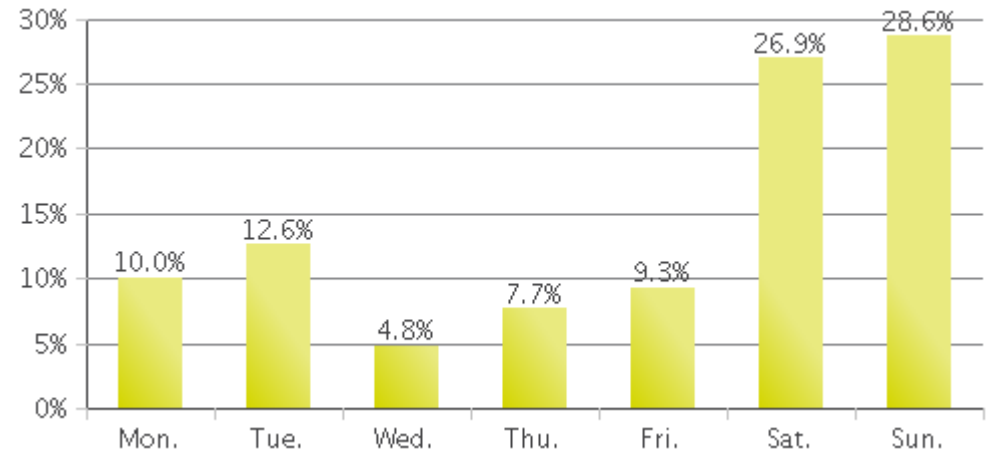

White Oak Trail at 34th St

Period Analyzed: Tuesday, January 01, 2019 to Thursday, January 31, 2019

	Total Traffic for the Analyzed Period	Daily Average	Busiest Day of the Week	Distribution	
				IN	OUT
Pedestrians	7,606	245	Sunday	27	73
Cyclists	5,223	168	Sunday	84	16

White Oak Trail at 34th St

Period Analyzed: Tuesday, January 01, 2019 to Thursday, January 31, 2019

White Oak Trail at 34th St (Pedestrians)

Period Analyzed: Tuesday, January 01, 2019 to Thursday, January 31, 2019

Daily Data

Weekly Profile

Hourly Profile during Weekdays

Hourly Profile during the Weekend

White Oak Trail at 34th St (Cyclists)

Period Analyzed: Tuesday, January 01, 2019 to Thursday, January 31, 2019

Daily Data