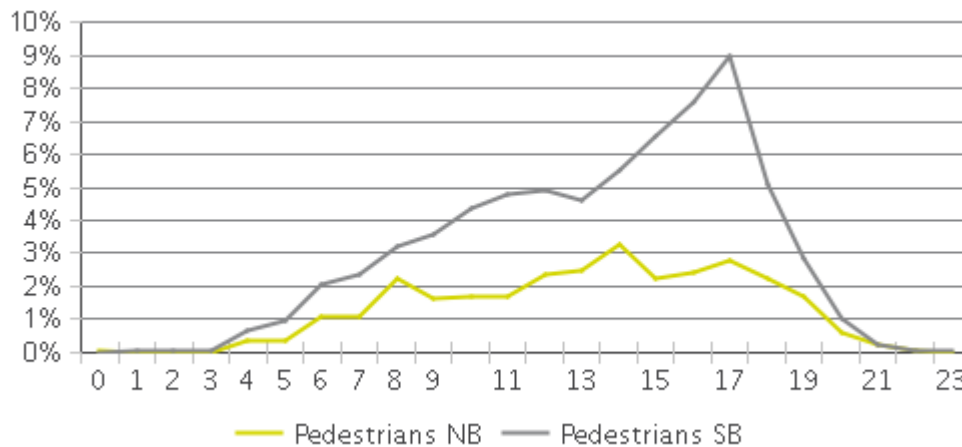

White Oak Trail at 34th St

Period Analyzed: Tuesday, January 01, 2019 to Thursday, January 31, 2019

	Total Traffic for the Analyzed Period	Daily Average	Busiest Day of the Week	Distribution	
				IN	OUT
Pedestrians	7,606	245	Sunday	27	73
Cyclists	5,223	168	Sunday	84	16

White Oak Trail at 34th St

Period Analyzed: Tuesday, January 01, 2019 to Thursday, January 31, 2019

White Oak Trail at 34th St (Pedestrians)

Period Analyzed: Tuesday, January 01, 2019 to Thursday, January 31, 2019

Daily Data

Weekly Profile

Hourly Profile during Weekdays

Hourly Profile during the Weekend

White Oak Trail at 34th St (Cyclists)

Period Analyzed: Tuesday, January 01, 2019 to Thursday, January 31, 2019

Daily Data