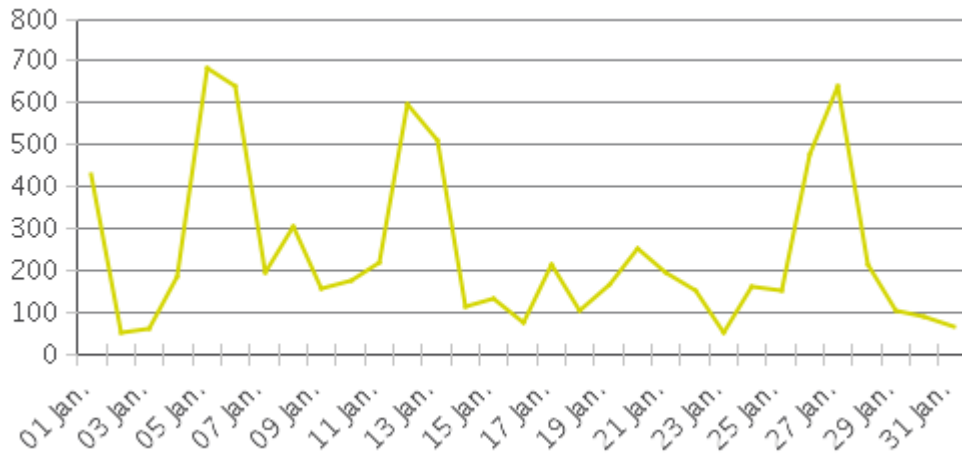

White Oak Trail at 34th St

Period Analyzed: Tuesday, January 01, 2019 to Thursday, January 31, 2019

	Total Traffic for the Analyzed Period	Daily Average	Busiest Day of the Week	Distribution	
				IN	OUT
Pedestrians	7,606	245	Sunday	27	73
Cyclists	5,223	168	Sunday	84	16

White Oak Trail at 34th St

Period Analyzed: Tuesday, January 01, 2019 to Thursday, January 31, 2019

White Oak Trail at 34th St (Pedestrians)

Period Analyzed: Tuesday, January 01, 2019 to Thursday, January 31, 2019

Daily Data

Weekly Profile

Hourly Profile during Weekdays

Hourly Profile during the Weekend

White Oak Trail at 34th St (Cyclists)

Period Analyzed: Tuesday, January 01, 2019 to Thursday, January 31, 2019

Daily Data

Weekly Profile

Hourly Profile during Weekdays

Hourly Profile during the Weekend