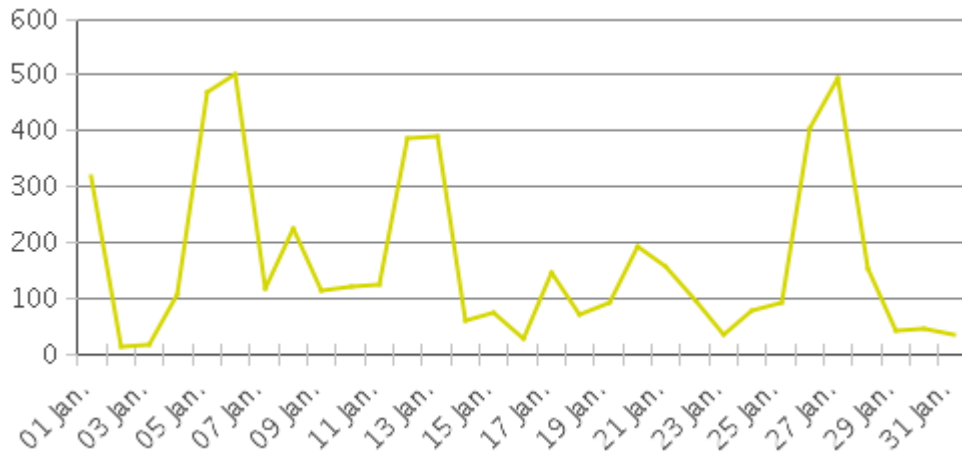

White Oak Trail at 34th St

Period Analyzed: Tuesday, January 01, 2019 to Thursday, January 31, 2019

	Total Traffic for the Analyzed Period	Daily Average	Busiest Day of the Week	Distribution	
				IN	OUT
Pedestrians	7,606	245	Sunday	27	73
Cyclists	5,223	168	Sunday	84	16

White Oak Trail at 34th St

Period Analyzed: Tuesday, January 01, 2019 to Thursday, January 31, 2019

White Oak Trail at 34th St (Pedestrians)

Period Analyzed: Tuesday, January 01, 2019 to Thursday, January 31, 2019

Daily Data

Weekly Profile

Hourly Profile during Weekdays

Hourly Profile during the Weekend

White Oak Trail at 34th St (Cyclists)

Period Analyzed: Tuesday, January 01, 2019 to Thursday, January 31, 2019

Daily Data

Weekly Profile

Hourly Profile during Weekdays

Hourly Profile during the Weekend