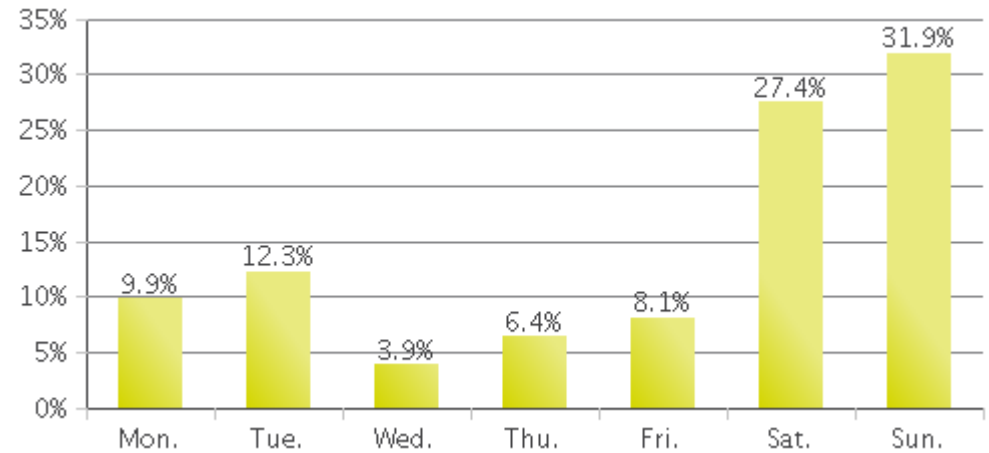

White Oak Trail at 34th St

Period Analyzed: Tuesday, January 01, 2019 to Thursday, January 31, 2019

White Oak Trail at 34th St (Pedestrians)

Period Analyzed: Tuesday, January 01, 2019 to Thursday, January 31, 2019

Daily Data

Weekly Profile

Hourly Profile during Weekdays

Hourly Profile during the Weekend

White Oak Trail at 34th St (Cyclists)

Period Analyzed: Tuesday, January 01, 2019 to Thursday, January 31, 2019

Daily Data

Weekly Profile

Hourly Profile during Weekdays

Hourly Profile during the Weekend