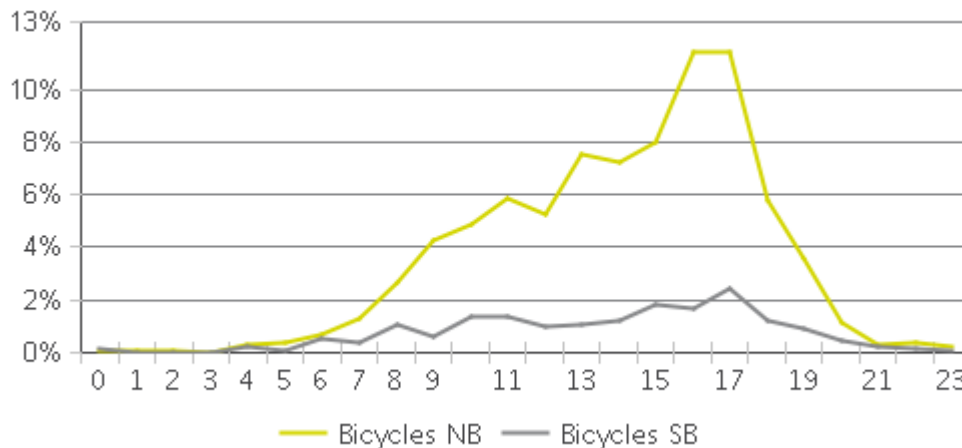

White Oak Trail at 34th St

Period Analyzed: Tuesday, January 01, 2019 to Thursday, January 31, 2019

	Total Traffic for the Analyzed Period	Daily Average	Busiest Day of the Week	Distribution	
				IN	OUT
Pedestrians	7,606	245	Sunday	27	73
Cyclists	5,223	168	Sunday	84	16

White Oak Trail at 34th St

Period Analyzed: Tuesday, January 01, 2019 to Thursday, January 31, 2019

White Oak Trail at 34th St (Pedestrians)

Period Analyzed: Tuesday, January 01, 2019 to Thursday, January 31, 2019

Daily Data

Weekly Profile

Hourly Profile during Weekdays

Hourly Profile during the Weekend

White Oak Trail at 34th St (Cyclists)

Period Analyzed: Tuesday, January 01, 2019 to Thursday, January 31, 2019

Daily Data

Weekly Profile

Hourly Profile during Weekdays

Hourly Profile during the Weekend