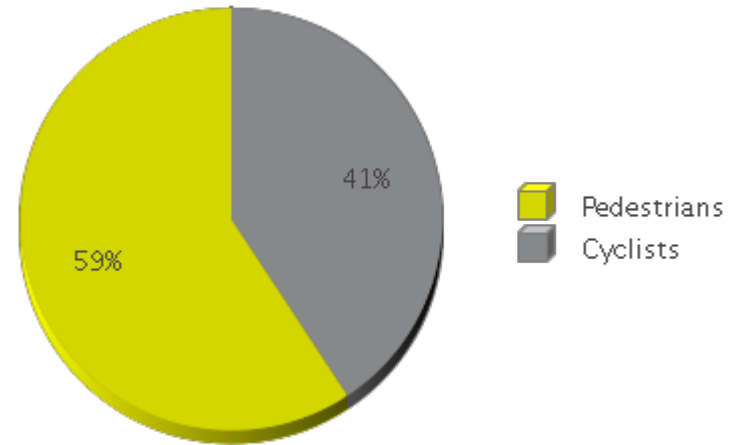

White Oak Trail at 34th St

Period Analyzed: Tuesday, January 01, 2019 to Thursday, January 31, 2019

	Total Traffic for the Analyzed Period	Daily Average	Busiest Day of the Week	Distribution	
				IN	OUT
Pedestrians	7,606	245	Sunday	27	73
Cyclists	5,223	168	Sunday	84	16

White Oak Trail at 34th St

Period Analyzed: Tuesday, January 01, 2019 to Thursday, January 31, 2019

White Oak Trail at 34th St (Pedestrians)

Period Analyzed: Tuesday, January 01, 2019 to Thursday, January 31, 2019

Daily Data

Weekly Profile

Hourly Profile during Weekdays

Hourly Profile during the Weekend

White Oak Trail at 34th St (Cyclists)

Period Analyzed: Tuesday, January 01, 2019 to Thursday, January 31, 2019

Daily Data