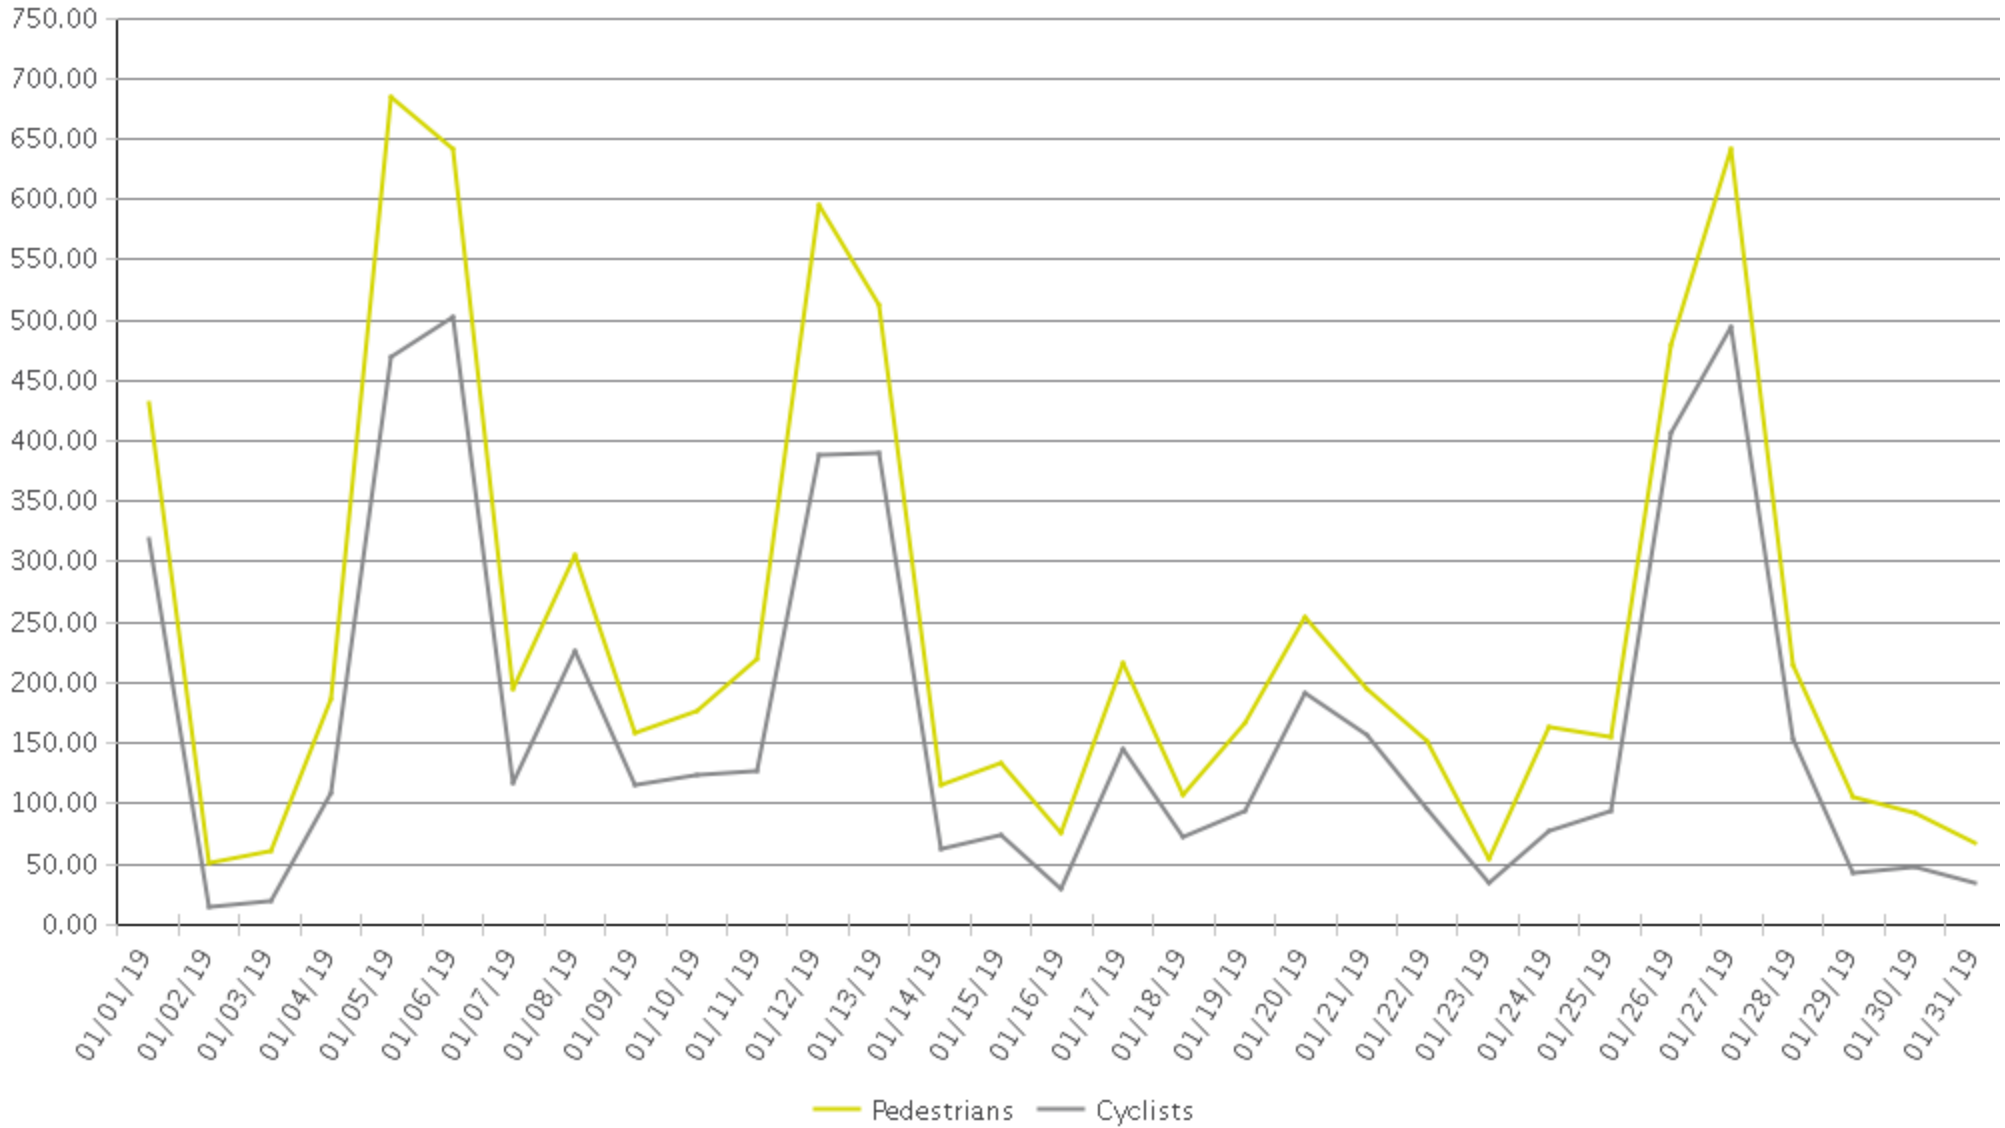

White Oak Trail at 34th St

Period Analyzed: Tuesday, January 01, 2019 to Thursday, January 31, 2019

	Total Traffic for the Analyzed Period	Daily Average	Busiest Day of the Week	Distribution	
				IN	OUT
Pedestrians	7,606	245	Sunday	27	73
Cyclists	5,223	168	Sunday	84	16

White Oak Trail at 34th St

Period Analyzed: Tuesday, January 01, 2019 to Thursday, January 31, 2019

White Oak Trail at 34th St (Pedestrians)

Period Analyzed: Tuesday, January 01, 2019 to Thursday, January 31, 2019

Daily Data

Weekly Profile

Hourly Profile during Weekdays

Hourly Profile during the Weekend

White Oak Trail at 34th St (Cyclists)

Period Analyzed: Tuesday, January 01, 2019 to Thursday, January 31, 2019

Daily Data

Weekly Profile

Hourly Profile during Weekdays

Hourly Profile during the Weekend