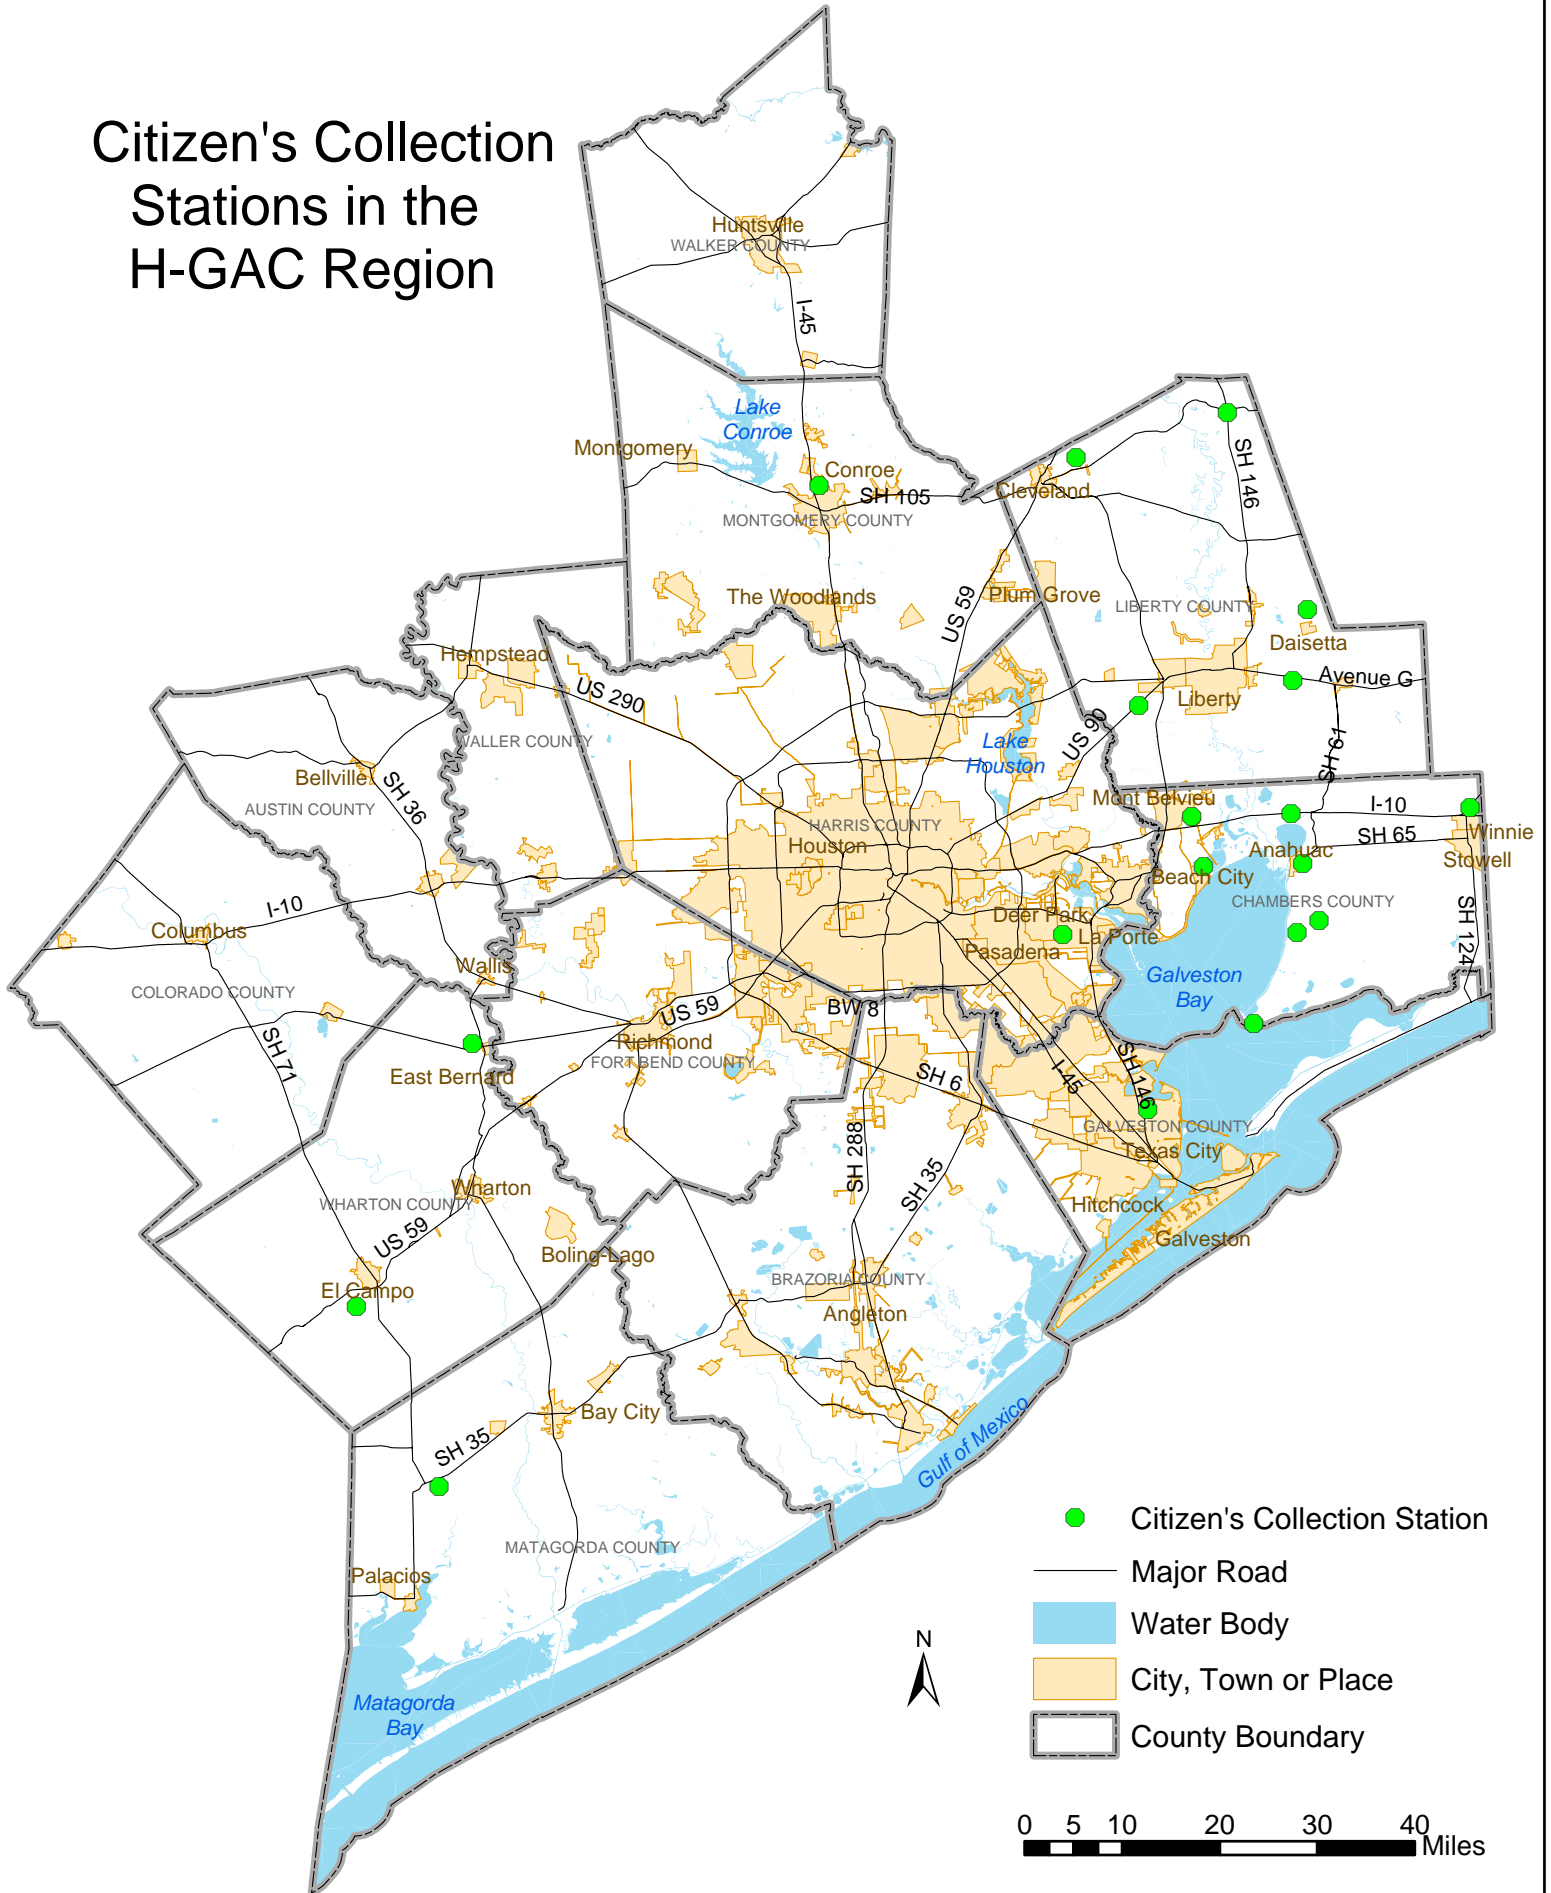

Citizen's Collection Stations in the H-GAC Region

- Citizen's Collection Station
- Major Road
- Water Body
- City, Town or Place
- County Boundary