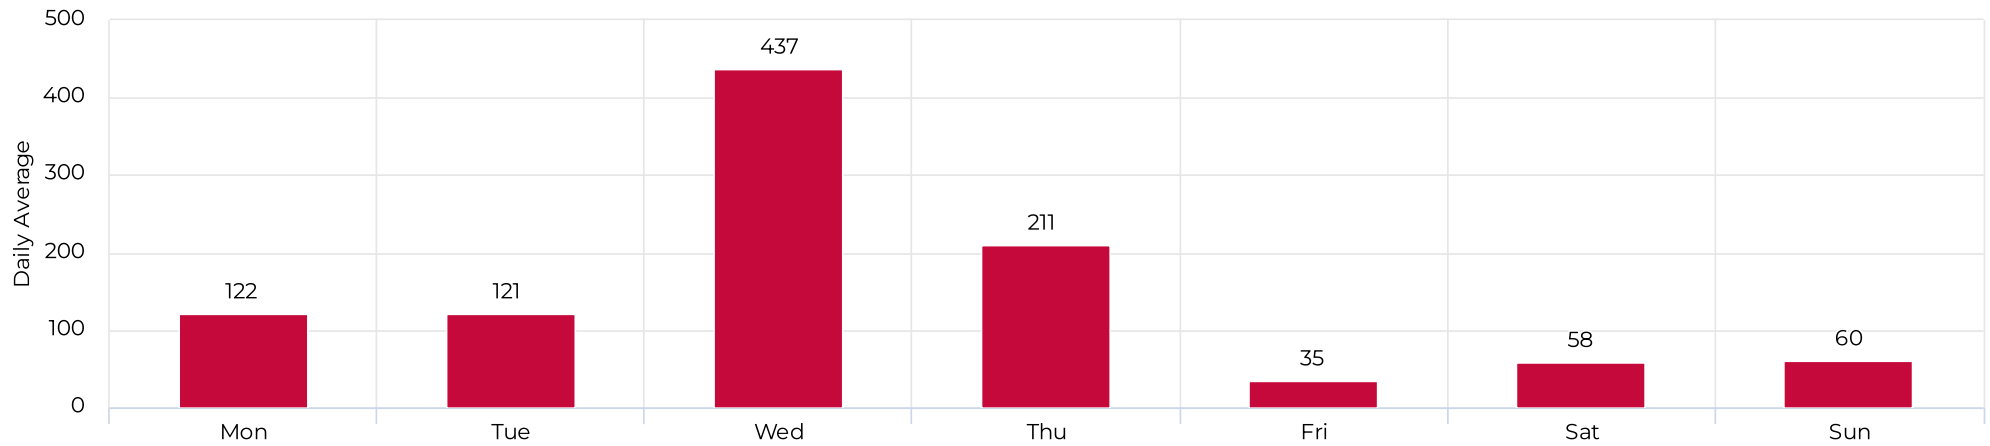

White Oak Trail at 34th St February 2022 Report

Christopher Whaley, christopher.whaley@h-gac.com

03/01/2022

White Oak at 34th

February 1, 2022 → February 28, 2022

Key Figures Summary [↗](#)

Site	Total ▼	Daily Average	Peak Day	Peak Count
White Oak at 34th	4,178	149	Wed Feb 9, 2022	1,398
White Oak at 34th Pedestrian	4,178	149	Wed Feb 9, 2022	1,398
Pedestrians NB	4,156	148	Wed Feb 9, 2022	1,394
Pedestrians SB	22	1	Mon Feb 28, 2022	4
White Oak at 34th Cyclist	0	0	Thu Feb 3, 2022	0
Bicycles NB	0	0	Mon Feb 21, 2022	0
Bicycles SB	0	0	Tue Feb 1, 2022	0

White Oak at 34th

February 1, 2022 → February 28, 2022

Daily traffic

Distribution

White Oak at 34th

February 1, 2022 → February 28, 2022

Daily Data (Pedestrian)

Pedestrian Profile (Daily)

White Oak at 34th

February 1, 2022 → February 28, 2022

Pedestrian - Weekday Profile (Hourly)

📅 08/01/2022 → 08/31/2022

No Data

Pedestrian - Weekend Profile (Hourly)

📅 08/01/2022 → 08/31/2022

No Data

White Oak at 34th

February 1, 2022 → February 28, 2022

Cyclist Total (Daily)

Cyclist Profile (Daily)

White Oak at 34th

February 1, 2022 → February 28, 2022

Cyclist - Weekday Profile (Hourly)

📅 08/01/2022 → 08/31/2022