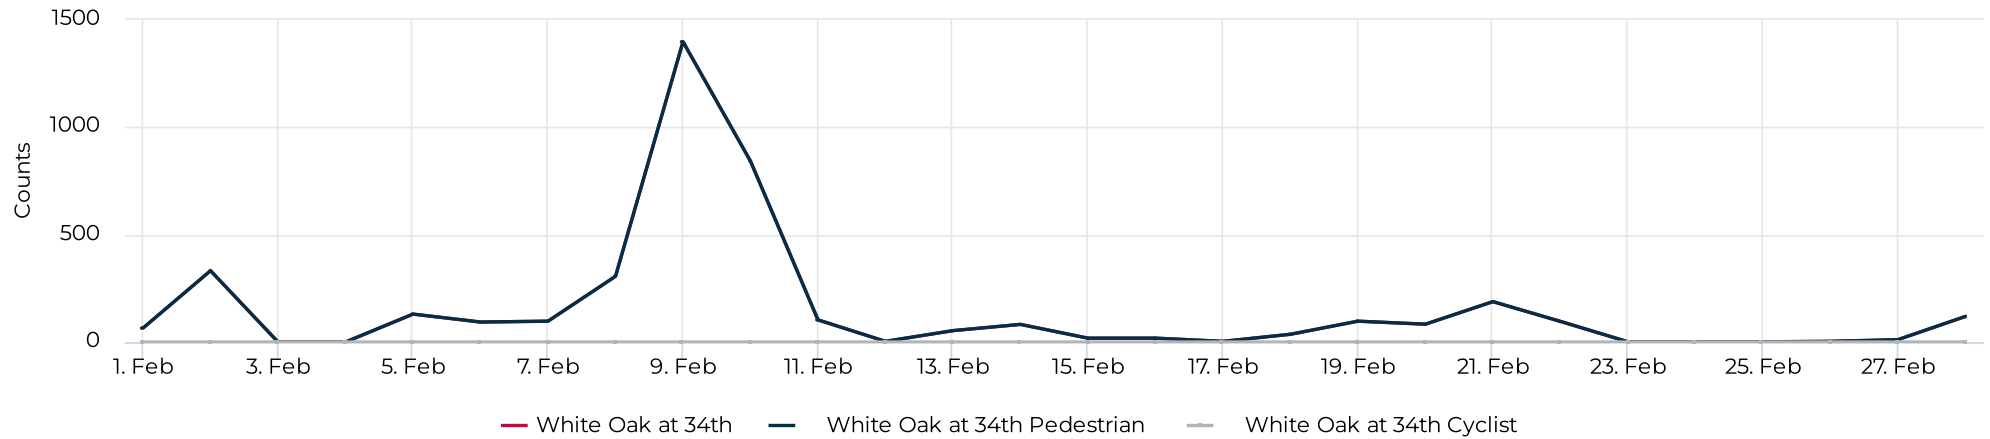

White Oak Trail at 34th St February 2022 Report

Christopher Whaley, christopher.whaley@h-gac.com

03/01/2022

White Oak at 34th

February 1, 2022 → February 28, 2022

Key Figures Summary [↗](#)

Site	Total ▼	Daily Average	Peak Day	Peak Count
White Oak at 34th	4,178	149	Wed Feb 9, 2022	1,398
White Oak at 34th Pedestrian	4,178	149	Wed Feb 9, 2022	1,398
Pedestrians NB	4,156	148	Wed Feb 9, 2022	1,394
Pedestrians SB	22	1	Mon Feb 28, 2022	4
White Oak at 34th Cyclist	0	0	Thu Feb 3, 2022	0
Bicycles NB	0	0	Mon Feb 21, 2022	0
Bicycles SB	0	0	Tue Feb 1, 2022	0

White Oak at 34th

February 1, 2022 → February 28, 2022

Daily traffic

Distribution

White Oak at 34th

February 1, 2022 → February 28, 2022

Daily Data (Pedestrian)

Pedestrian Profile (Daily)

White Oak at 34th

February 1, 2022 → February 28, 2022

Pedestrian - Weekday Profile (Hourly)

📅 08/01/2022 → 08/31/2022

No Data

Pedestrian - Weekend Profile (Hourly)

📅 08/01/2022 → 08/31/2022

No Data

White Oak at 34th

February 1, 2022 → February 28, 2022

Cyclist Total (Daily)

Cyclist Profile (Daily)

White Oak at 34th

February 1, 2022 → February 28, 2022

Cyclist - Weekday Profile (Hourly)

📅 08/01/2022 → 08/31/2022