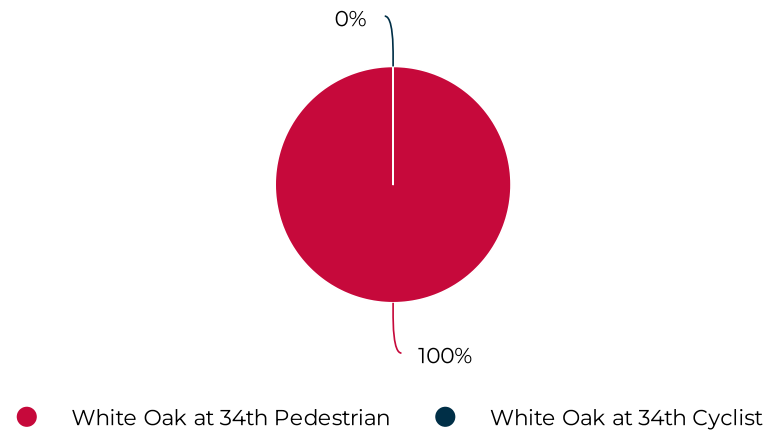

White Oak Trail at 34th St February 2022 Report

Christopher Whaley, christopher.whaley@h-gac.com

03/01/2022

White Oak at 34th

February 1, 2022 → February 28, 2022

Key Figures Summary [↗](#)

Site	Total ▼	Daily Average	Peak Day	Peak Count
White Oak at 34th	4,178	149	Wed Feb 9, 2022	1,398
White Oak at 34th Pedestrian	4,178	149	Wed Feb 9, 2022	1,398
Pedestrians NB	4,156	148	Wed Feb 9, 2022	1,394
Pedestrians SB	22	1	Mon Feb 28, 2022	4
White Oak at 34th Cyclist	0	0	Thu Feb 3, 2022	0
Bicycles NB	0	0	Mon Feb 21, 2022	0
Bicycles SB	0	0	Tue Feb 1, 2022	0

White Oak at 34th

February 1, 2022 → February 28, 2022

Daily traffic

Distribution

White Oak at 34th

February 1, 2022 → February 28, 2022

Daily Data (Pedestrian)

Pedestrian Profile (Daily)