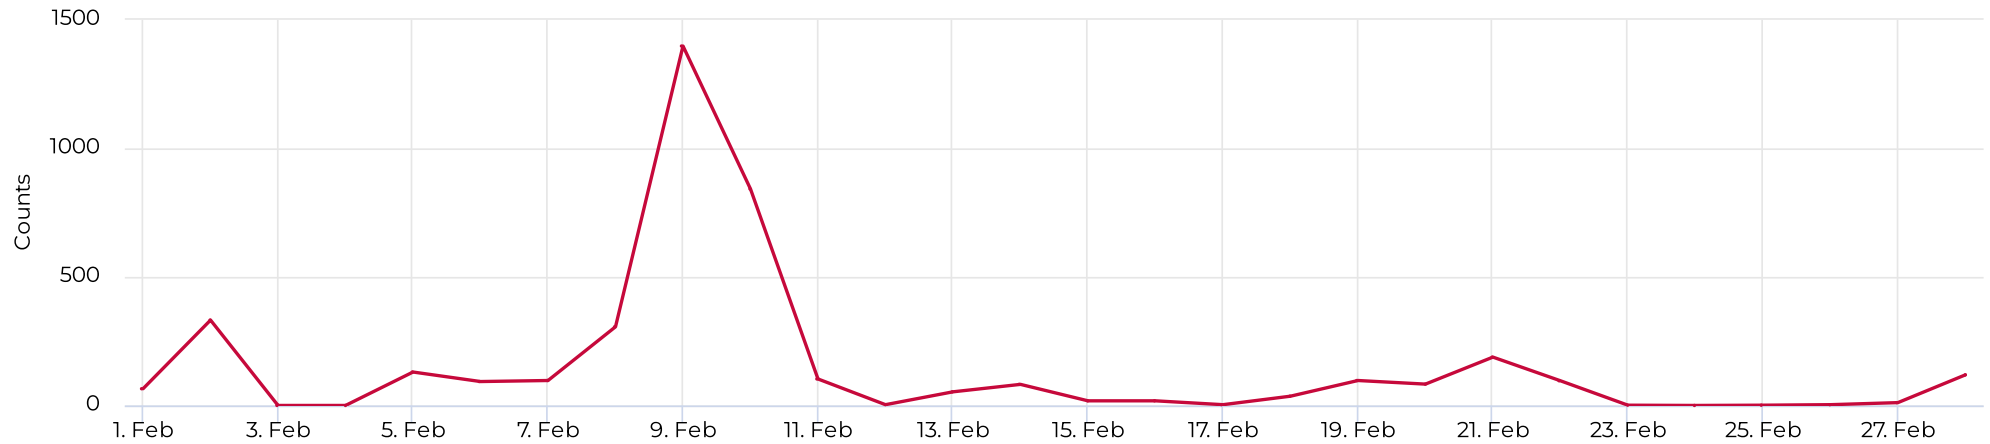

White Oak Trail at 34th St February 2022 Report

Christopher Whaley, christopher.whaley@h-gac.com

03/01/2022

White Oak at 34th

February 1, 2022 → February 28, 2022

Key Figures Summary [↗](#)

Site	Total ▼	Daily Average	Peak Day	Peak Count
White Oak at 34th	4,178	149	Wed Feb 9, 2022	1,398
White Oak at 34th Pedestrian	4,178	149	Wed Feb 9, 2022	1,398
Pedestrians NB	4,156	148	Wed Feb 9, 2022	1,394
Pedestrians SB	22	1	Mon Feb 28, 2022	4
White Oak at 34th Cyclist	0	0	Thu Feb 3, 2022	0
Bicycles NB	0	0	Mon Feb 21, 2022	0
Bicycles SB	0	0	Tue Feb 1, 2022	0

White Oak at 34th

February 1, 2022 → February 28, 2022

Daily traffic

Distribution

White Oak at 34th

February 1, 2022 → February 28, 2022

Daily Data (Pedestrian)

Pedestrian Profile (Daily)

White Oak at 34th

February 1, 2022 → February 28, 2022

Pedestrian - Weekday Profile (Hourly)

📅 08/01/2022 → 08/31/2022

No Data

Pedestrian - Weekend Profile (Hourly)

📅 08/01/2022 → 08/31/2022

No Data

White Oak at 34th

February 1, 2022 → February 28, 2022

Cyclist Total (Daily)

Cyclist Profile (Daily)

White Oak at 34th

February 1, 2022 → February 28, 2022

Cyclist - Weekday Profile (Hourly)

📅 08/01/2022 → 08/31/2022