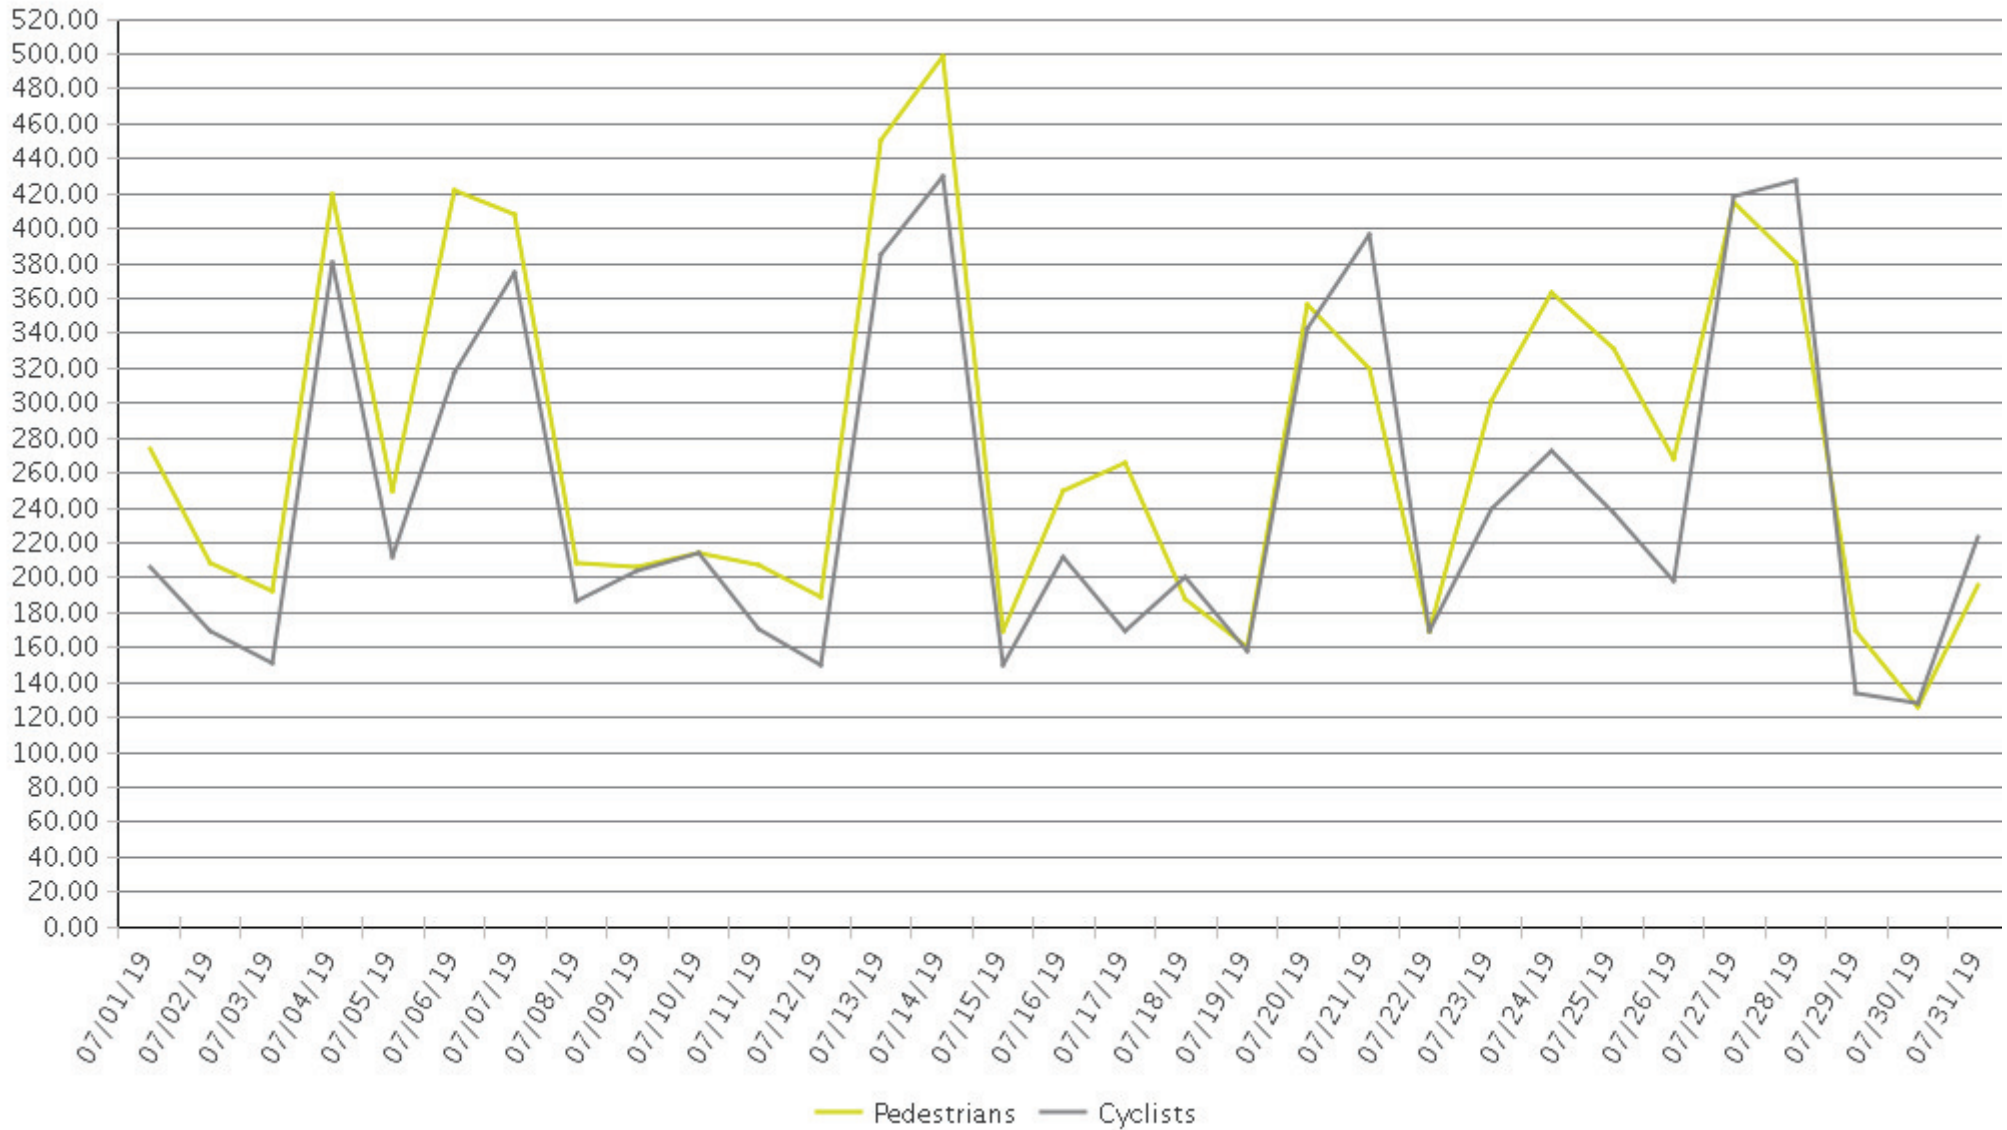

White Oak Trail at 34th St

Period Analyzed: Monday, July 01, 2019 to Wednesday, July 31, 2019

| | Total Traffic for the Analyzed Period | Daily Average | Busiest Day of the Week | Distribution | |
|-------------|---------------------------------------|---------------|-------------------------|--------------|-----|
| | | | | IN | OUT |
| Pedestrians | 8,579 | 277 | Saturday | 29 | 71 |
| Cyclists | 7,631 | 246 | Sunday | 83 | 17 |

White Oak Trail at 34th St

Period Analyzed: Monday, July 01, 2019 to Wednesday, July 31, 2019

White Oak Trail at 34th St (Pedestrians)

Period Analyzed: Monday, July 01, 2019 to Wednesday, July 31, 2019

Daily Data

Weekly Profile

Hourly Profile during Weekdays

Hourly Profile during the Weekend

White Oak Trail at 34th St (Cyclists)

Period Analyzed: Monday, July 01, 2019 to Wednesday, July 31, 2019

Daily Data

Weekly Profile