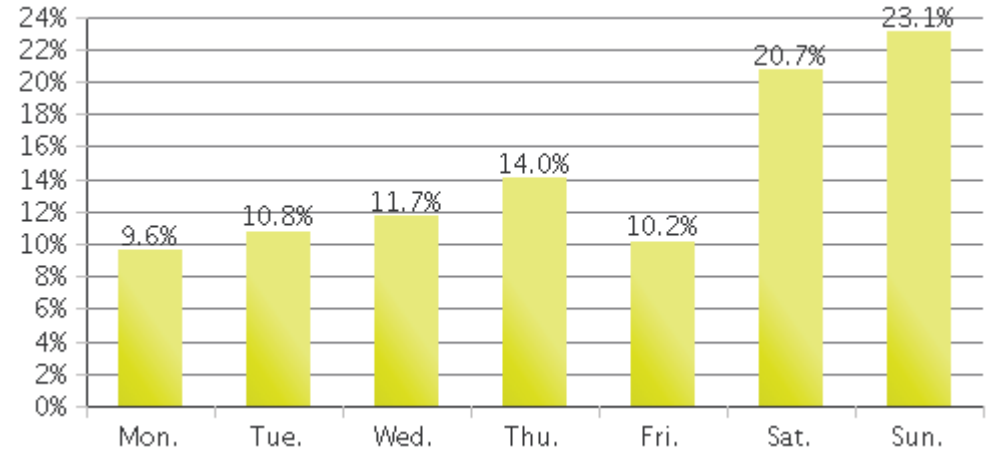

White Oak Trail at 34th St

Period Analyzed: Monday, July 01, 2019 to Wednesday, July 31, 2019

White Oak Trail at 34th St (Pedestrians)

Period Analyzed: Monday, July 01, 2019 to Wednesday, July 31, 2019

Daily Data

Weekly Profile

Hourly Profile during Weekdays

Hourly Profile during the Weekend

White Oak Trail at 34th St (Cyclists)

Period Analyzed: Monday, July 01, 2019 to Wednesday, July 31, 2019

Daily Data

Weekly Profile

Hourly Profile during Weekdays

Hourly Profile during the Weekend