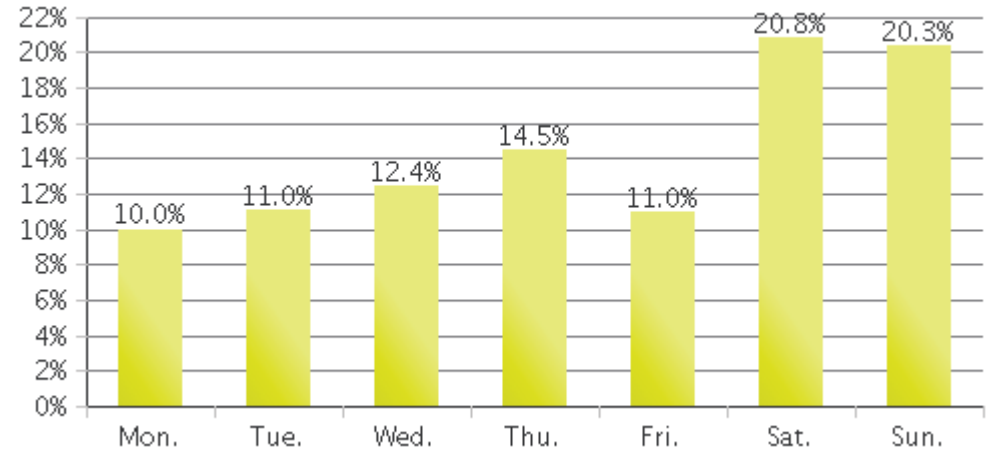

White Oak Trail at 34th St

Period Analyzed: Monday, July 01, 2019 to Wednesday, July 31, 2019

| | Total Traffic for the Analyzed Period | Daily Average | Busiest Day of the Week | Distribution | |
|-------------|---------------------------------------|---------------|-------------------------|--------------|-----|
| | | | | IN | OUT |
| Pedestrians | 8,579 | 277 | Saturday | 29 | 71 |
| Cyclists | 7,631 | 246 | Sunday | 83 | 17 |

White Oak Trail at 34th St

Period Analyzed: Monday, July 01, 2019 to Wednesday, July 31, 2019

White Oak Trail at 34th St (Pedestrians)

Period Analyzed: Monday, July 01, 2019 to Wednesday, July 31, 2019

Daily Data

Weekly Profile

Hourly Profile during Weekdays

Hourly Profile during the Weekend

White Oak Trail at 34th St (Cyclists)

Period Analyzed: Monday, July 01, 2019 to Wednesday, July 31, 2019

Daily Data

Weekly Profile