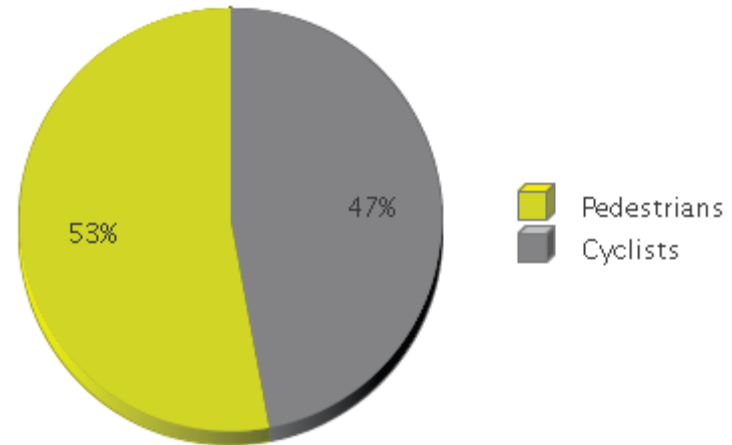

White Oak Trail at 34th St

Period Analyzed: Monday, July 01, 2019 to Wednesday, July 31, 2019

| | Total Traffic for the Analyzed Period | Daily Average | Busiest Day of the Week | Distribution | |
|-------------|---------------------------------------|---------------|-------------------------|--------------|-----|
| | | | | IN | OUT |
| Pedestrians | 8,579 | 277 | Saturday | 29 | 71 |
| Cyclists | 7,631 | 246 | Sunday | 83 | 17 |

White Oak Trail at 34th St

Period Analyzed: Monday, July 01, 2019 to Wednesday, July 31, 2019

White Oak Trail at 34th St (Pedestrians)

Period Analyzed: Monday, July 01, 2019 to Wednesday, July 31, 2019

Daily Data

Weekly Profile

Hourly Profile during Weekdays

Hourly Profile during the Weekend

White Oak Trail at 34th St (Cyclists)

Period Analyzed: Monday, July 01, 2019 to Wednesday, July 31, 2019

Daily Data

Weekly Profile