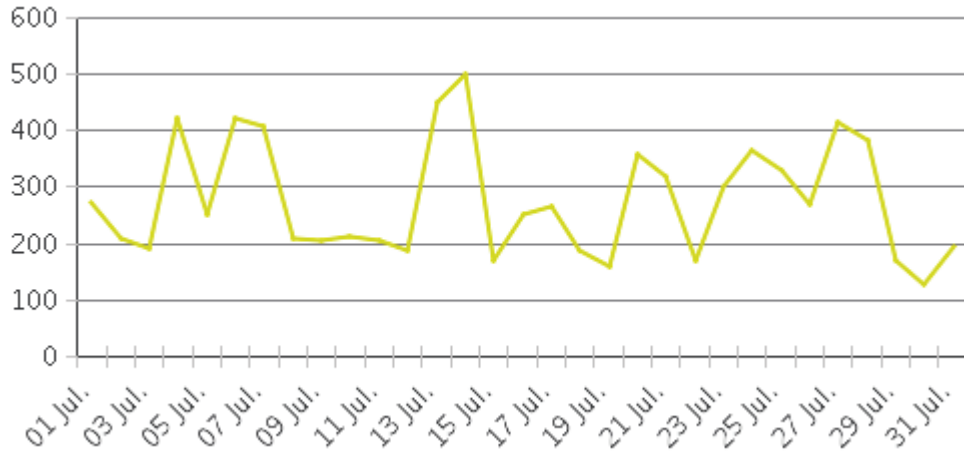

White Oak Trail at 34th St

Period Analyzed: Monday, July 01, 2019 to Wednesday, July 31, 2019

| | Total Traffic for the Analyzed Period | Daily Average | Busiest Day of the Week | Distribution | |
|-------------|---------------------------------------|---------------|-------------------------|--------------|-----|
| | | | | IN | OUT |
| Pedestrians | 8,579 | 277 | Saturday | 29 | 71 |
| Cyclists | 7,631 | 246 | Sunday | 83 | 17 |

White Oak Trail at 34th St

Period Analyzed: Monday, July 01, 2019 to Wednesday, July 31, 2019

White Oak Trail at 34th St (Pedestrians)

Period Analyzed: Monday, July 01, 2019 to Wednesday, July 31, 2019

Daily Data

Weekly Profile

Hourly Profile during Weekdays

Hourly Profile during the Weekend

White Oak Trail at 34th St (Cyclists)

Period Analyzed: Monday, July 01, 2019 to Wednesday, July 31, 2019

Daily Data

Weekly Profile