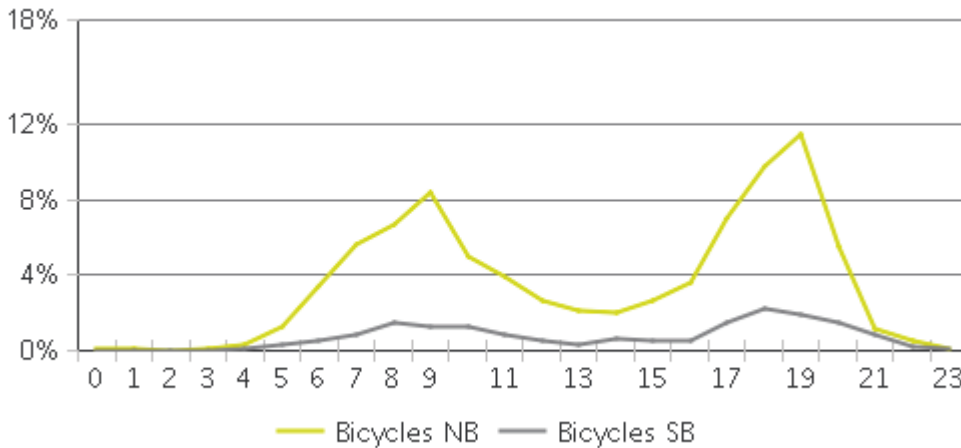

White Oak Trail at 34th St

Period Analyzed: Monday, July 01, 2019 to Wednesday, July 31, 2019

| | Total Traffic for the Analyzed Period | Daily Average | Busiest Day of the Week | Distribution | |
|-------------|---------------------------------------|---------------|-------------------------|--------------|-----|
| | | | | IN | OUT |
| Pedestrians | 8,579 | 277 | Saturday | 29 | 71 |
| Cyclists | 7,631 | 246 | Sunday | 83 | 17 |

White Oak Trail at 34th St

Period Analyzed: Monday, July 01, 2019 to Wednesday, July 31, 2019

White Oak Trail at 34th St (Pedestrians)

Period Analyzed: Monday, July 01, 2019 to Wednesday, July 31, 2019

Daily Data

Weekly Profile

Hourly Profile during Weekdays

Hourly Profile during the Weekend

White Oak Trail at 34th St (Cyclists)

Period Analyzed: Monday, July 01, 2019 to Wednesday, July 31, 2019

Daily Data

Weekly Profile

Hourly Profile during Weekdays

Hourly Profile during the Weekend