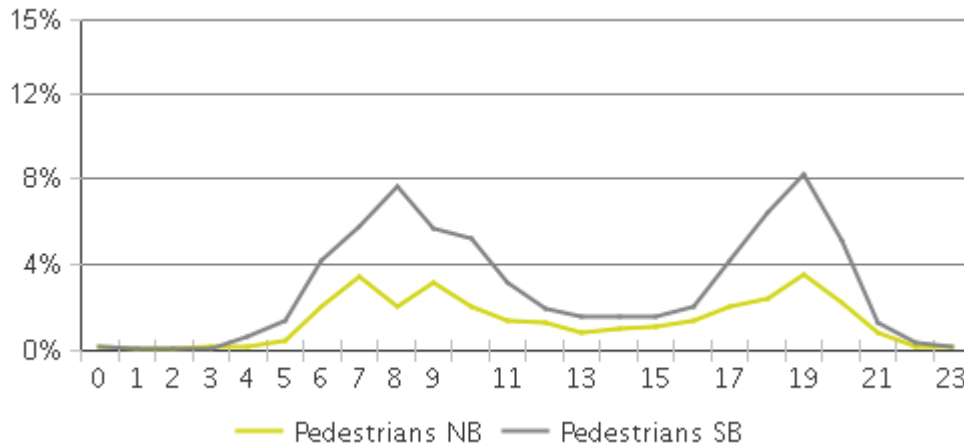

White Oak Trail at 34th St

Period Analyzed: Monday, July 01, 2019 to Wednesday, July 31, 2019

| | Total Traffic for the Analyzed Period | Daily Average | Busiest Day of the Week | Distribution | |
|-------------|---------------------------------------|---------------|-------------------------|--------------|-----|
| | | | | IN | OUT |
| Pedestrians | 8,579 | 277 | Saturday | 29 | 71 |
| Cyclists | 7,631 | 246 | Sunday | 83 | 17 |

White Oak Trail at 34th St

Period Analyzed: Monday, July 01, 2019 to Wednesday, July 31, 2019

White Oak Trail at 34th St (Pedestrians)

Period Analyzed: Monday, July 01, 2019 to Wednesday, July 31, 2019

Daily Data

Weekly Profile

Hourly Profile during Weekdays

Hourly Profile during the Weekend

White Oak Trail at 34th St (Cyclists)

Period Analyzed: Monday, July 01, 2019 to Wednesday, July 31, 2019

Daily Data

Weekly Profile