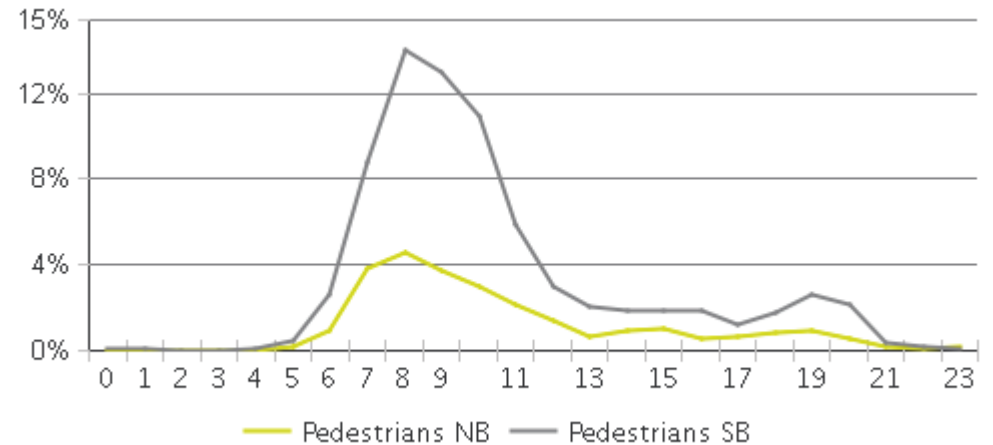

White Oak Trail at 34th St

Period Analyzed: Monday, July 01, 2019 to Wednesday, July 31, 2019

| | Total Traffic for the Analyzed Period | Daily Average | Busiest Day of the Week | Distribution | |
|-------------|---------------------------------------|---------------|-------------------------|--------------|-----|
| | | | | IN | OUT |
| Pedestrians | 8,579 | 277 | Saturday | 29 | 71 |
| Cyclists | 7,631 | 246 | Sunday | 83 | 17 |

White Oak Trail at 34th St

Period Analyzed: Monday, July 01, 2019 to Wednesday, July 31, 2019

White Oak Trail at 34th St (Pedestrians)

Period Analyzed: Monday, July 01, 2019 to Wednesday, July 31, 2019

Daily Data

Weekly Profile

Hourly Profile during Weekdays

Hourly Profile during the Weekend

White Oak Trail at 34th St (Cyclists)

Period Analyzed: Monday, July 01, 2019 to Wednesday, July 31, 2019

Daily Data

Weekly Profile