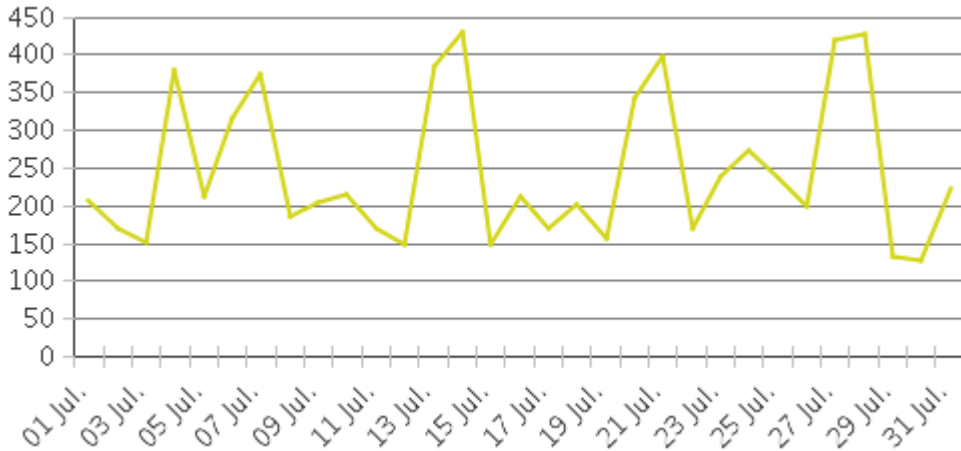

White Oak Trail at 34th St

Period Analyzed: Monday, July 01, 2019 to Wednesday, July 31, 2019

| | Total Traffic for the Analyzed Period | Daily Average | Busiest Day of the Week | Distribution | |
|-------------|---------------------------------------|---------------|-------------------------|--------------|-----|
| | | | | IN | OUT |
| Pedestrians | 8,579 | 277 | Saturday | 29 | 71 |
| Cyclists | 7,631 | 246 | Sunday | 83 | 17 |

White Oak Trail at 34th St

Period Analyzed: Monday, July 01, 2019 to Wednesday, July 31, 2019

White Oak Trail at 34th St (Pedestrians)

Period Analyzed: Monday, July 01, 2019 to Wednesday, July 31, 2019

Daily Data

Weekly Profile

Hourly Profile during Weekdays

Hourly Profile during the Weekend

White Oak Trail at 34th St (Cyclists)

Period Analyzed: Monday, July 01, 2019 to Wednesday, July 31, 2019

Daily Data

Weekly Profile

Hourly Profile during Weekdays

Hourly Profile during the Weekend