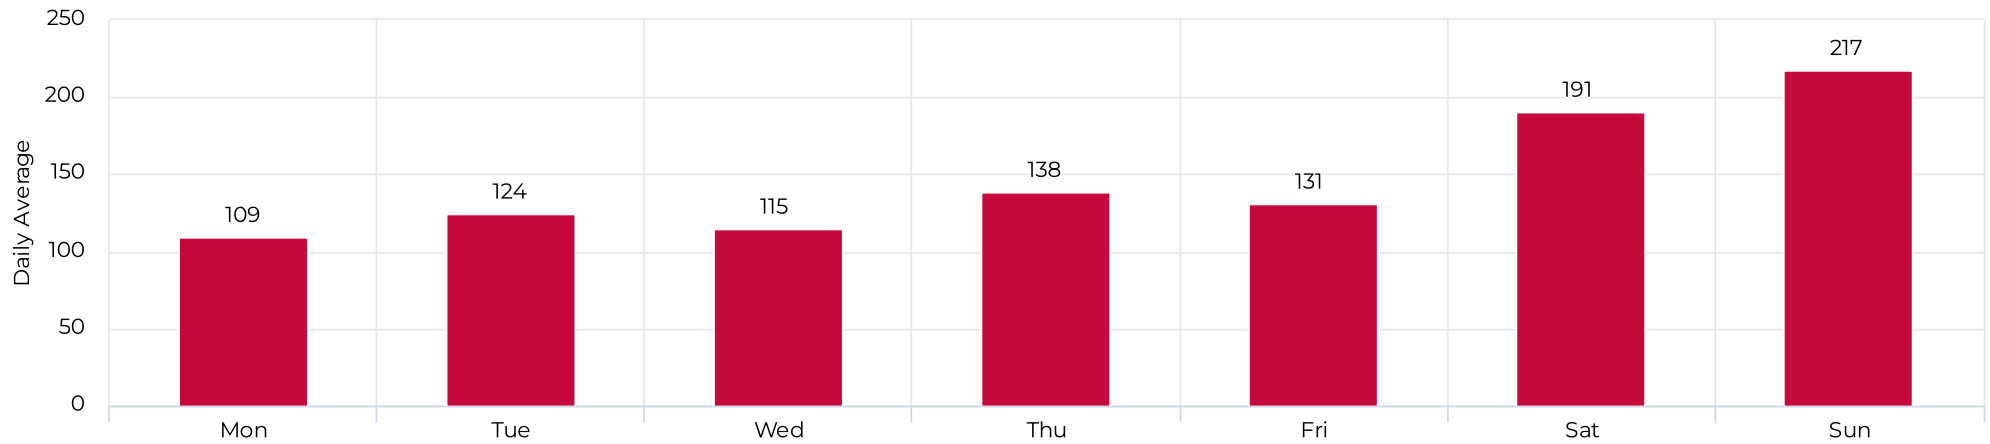

Cyclist Profile (Daily)