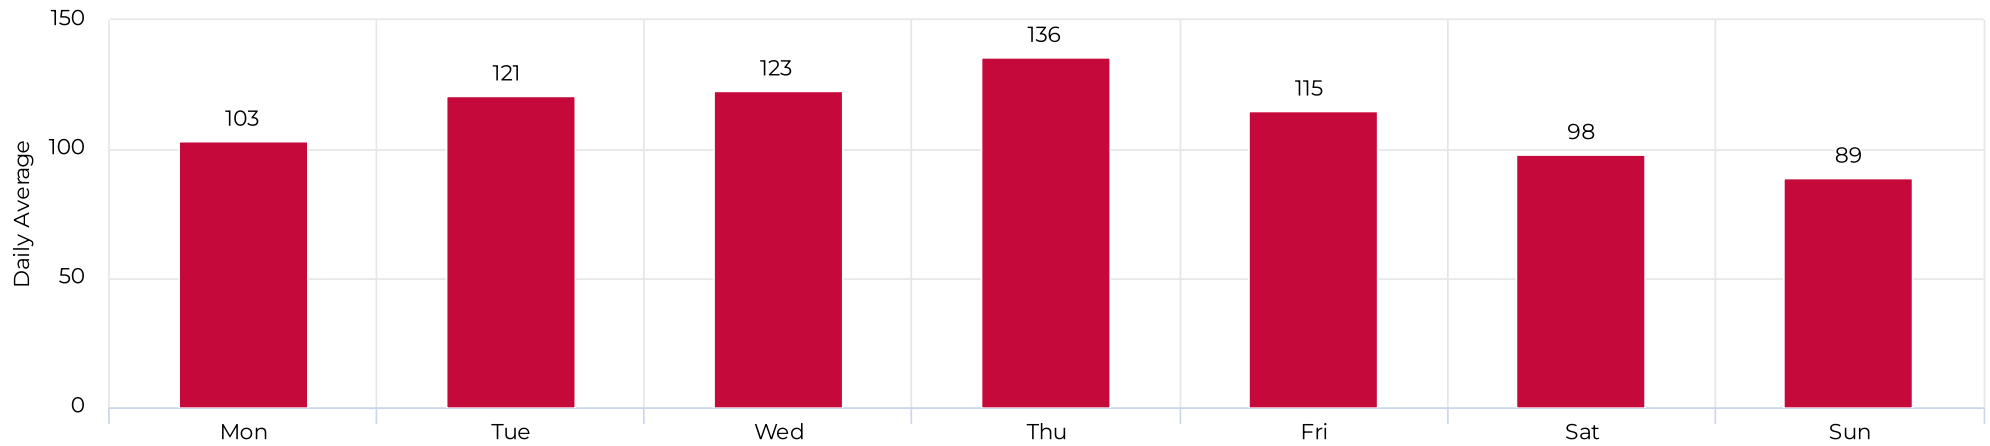

Pedestrian Profile (Daily)