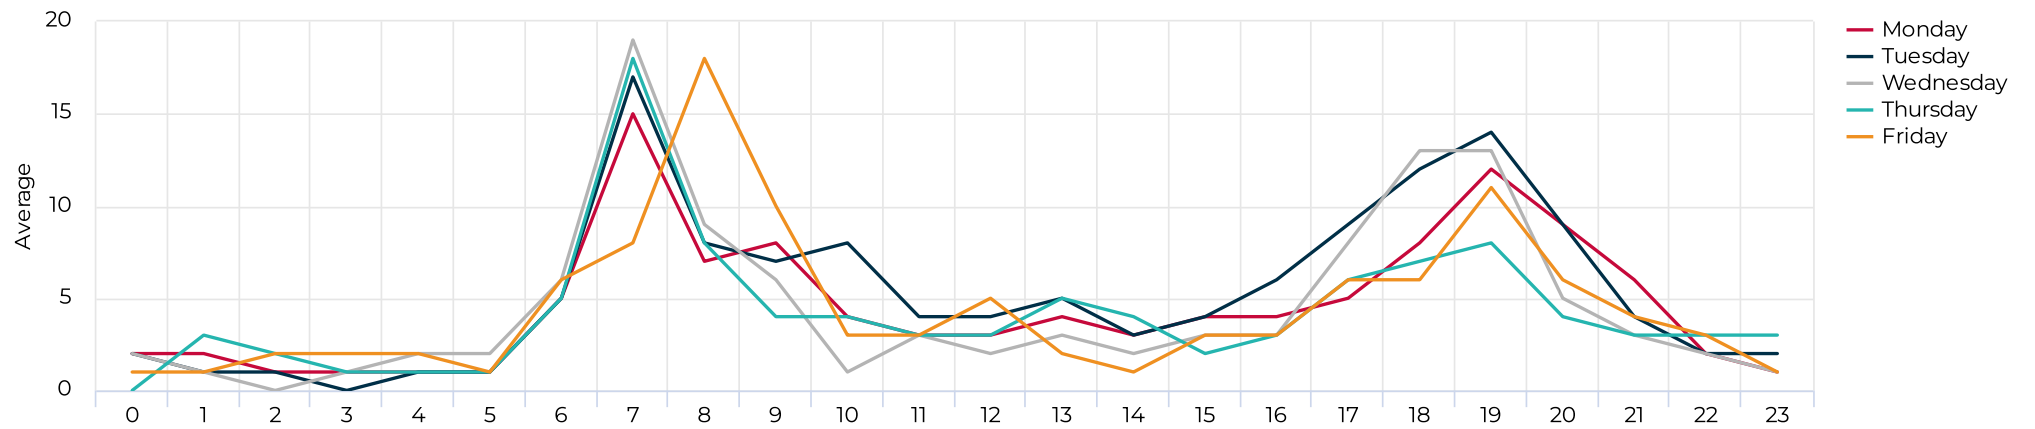

Columbia Tap at Blodgett

April 1, 2022 → April 30, 2022

Pedestrian - Weekday Profile (Hourly)

📅 08/01/2022 → 08/31/2022