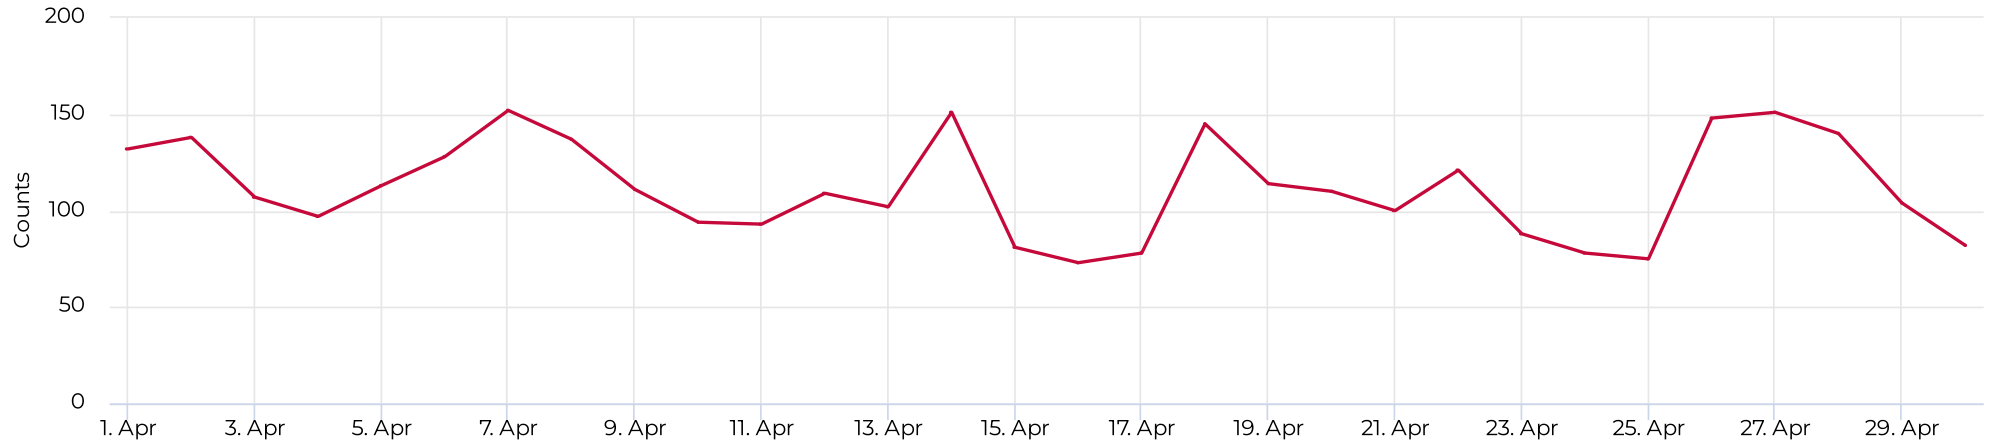

Columbia Tap at Blodgett

April 1, 2022 → April 30, 2022

Daily Data (Pedestrian)