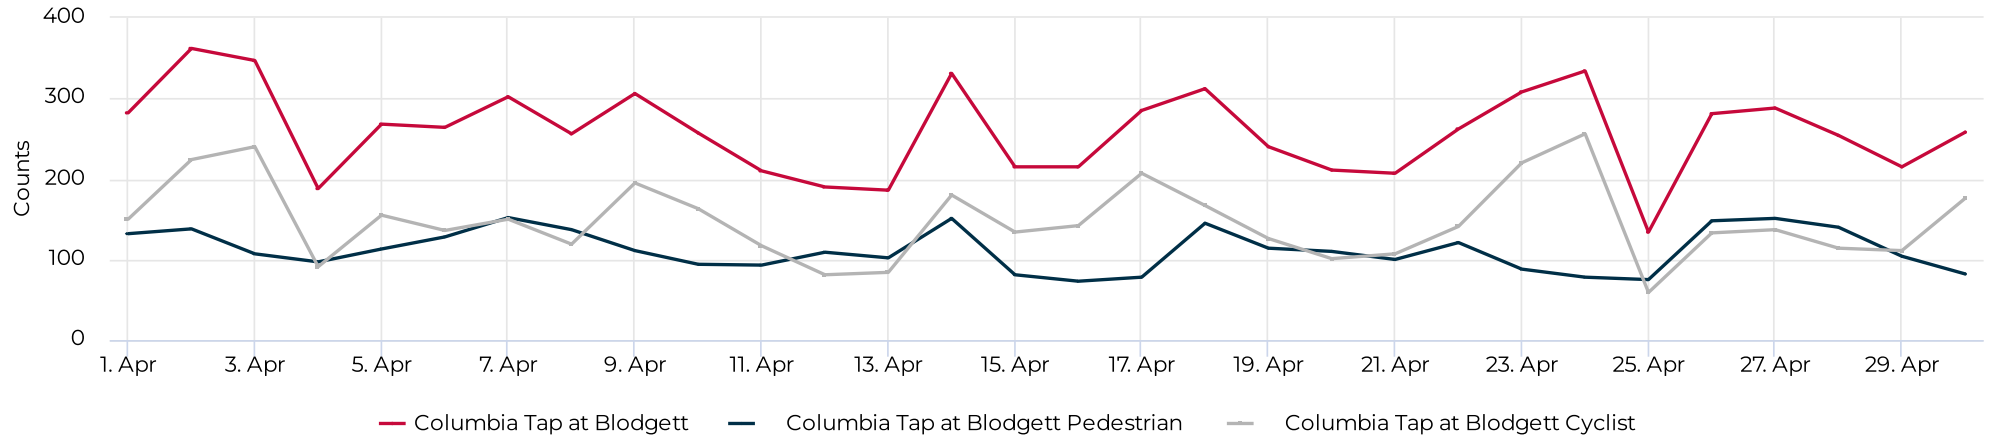

# Columbia Tap at Blodgett

April 1, 2022 → April 30, 2022

## Key Figures Summary

Site	Total ▼	Daily Average	Peak Day	Peak Count
Columbia Tap at Blodgett	7,768	259	Sat Apr 2, 2022	362
Columbia Tap at Blodgett Cyclist	4,416	147	Sun Apr 24, 2022	256
Columbia Tap at Blodgett Pedestrian	3,352	112	Thu Apr 7, 2022	152
Blodgett at Ennis TSU Columbia Tap Cyclists Northbound	2,480	83	Sun Apr 3, 2022	146
Blodgett at Ennis TSU Columbia Tap Cyclists Southbound	1,936	65	Sun Apr 24, 2022	114
Blodgett at Ennis TSU Columbia Tap Pedestrians Northbound	1,755	59	Tue Apr 26, 2022	84
Blodgett at Ennis TSU Columbia Tap Pedestrians Southbound	1,597	53	Thu Apr 7, 2022	73

## Daily traffic