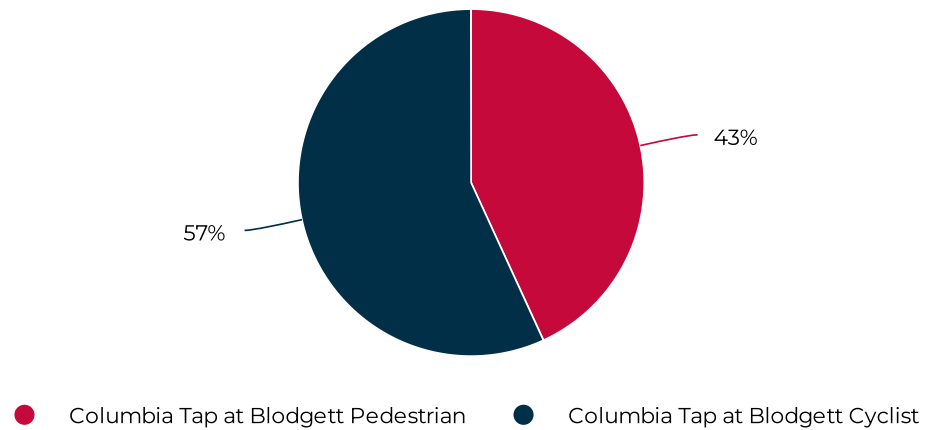

Distribution