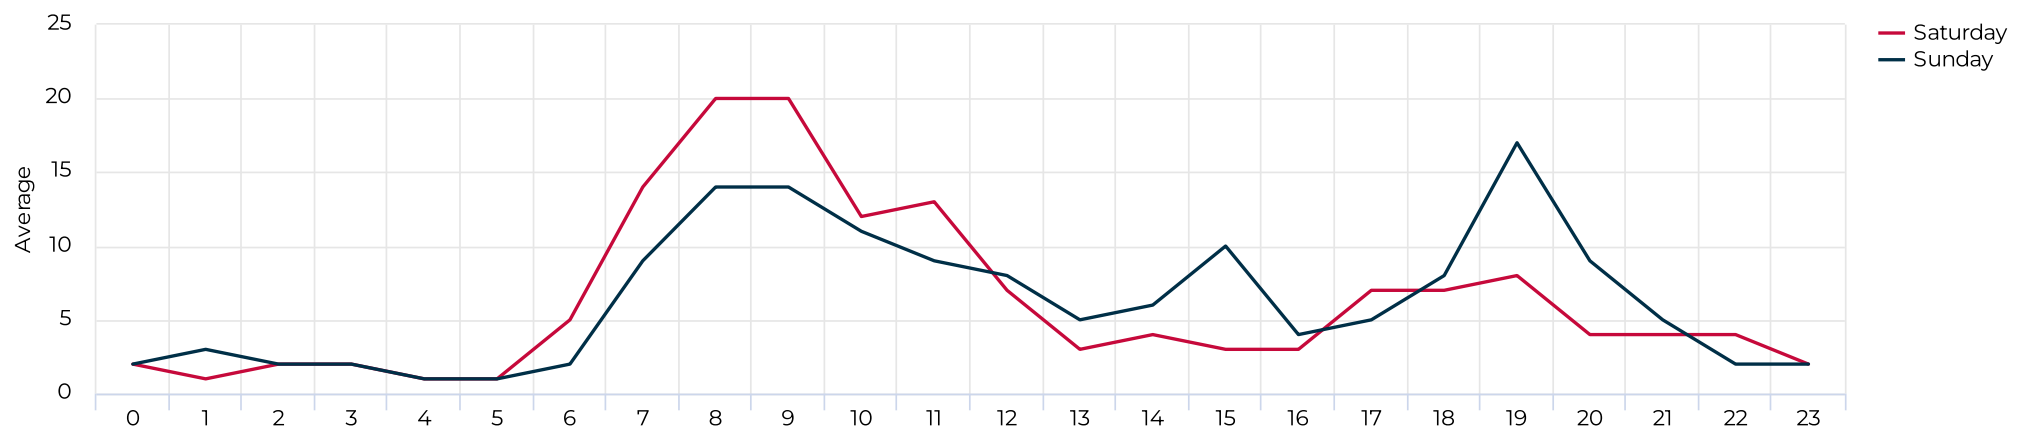

Pedestrian - Weekend Profile (Hourly)

📅 08/01/2022 → 08/31/2022