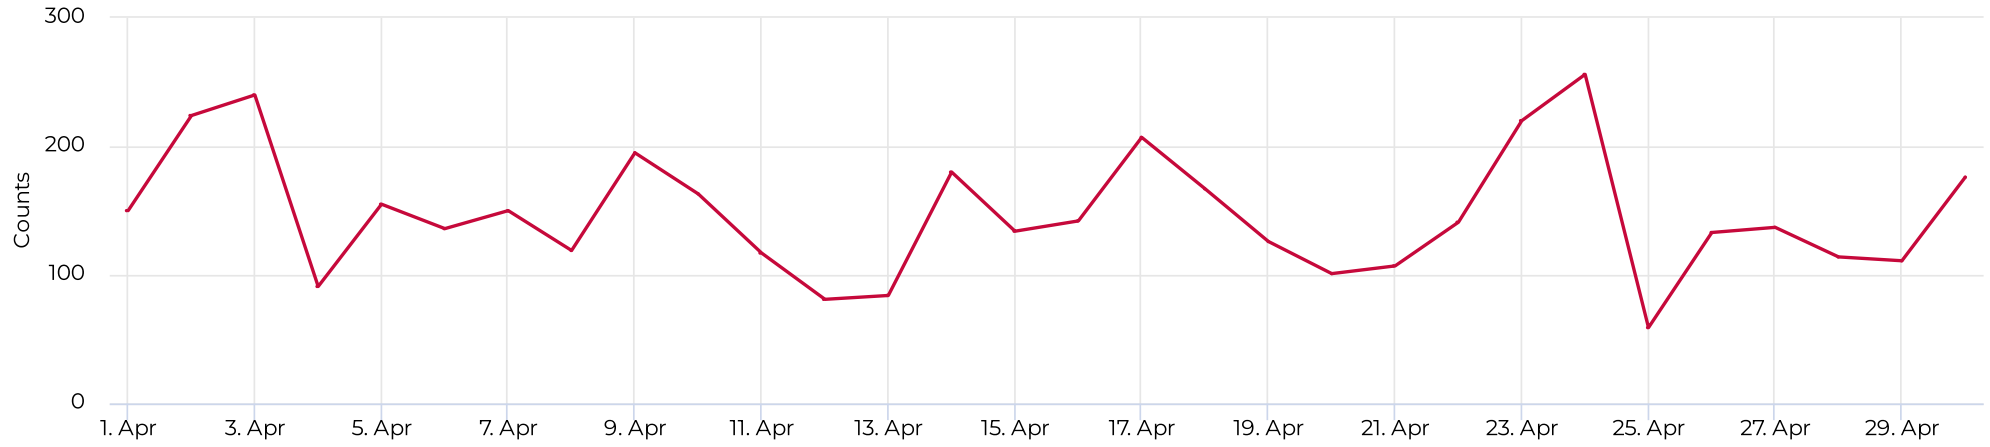

Columbia Tap at Blodgett

April 1, 2022 → April 30, 2022

Cyclist Total (Daily)