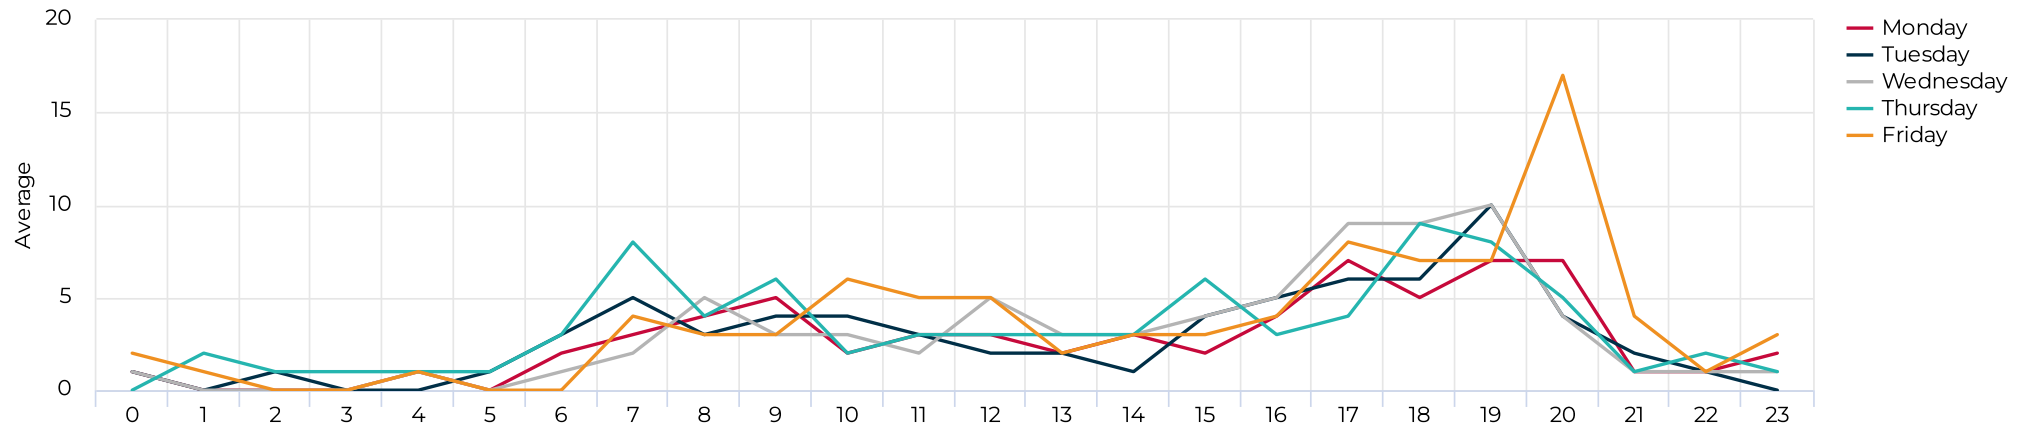

Columbia Tap at Blodgett

April 1, 2022 → April 30, 2022

Cyclist - Weekday Profile (Hourly)

📅 08/01/2022 → 08/31/2022