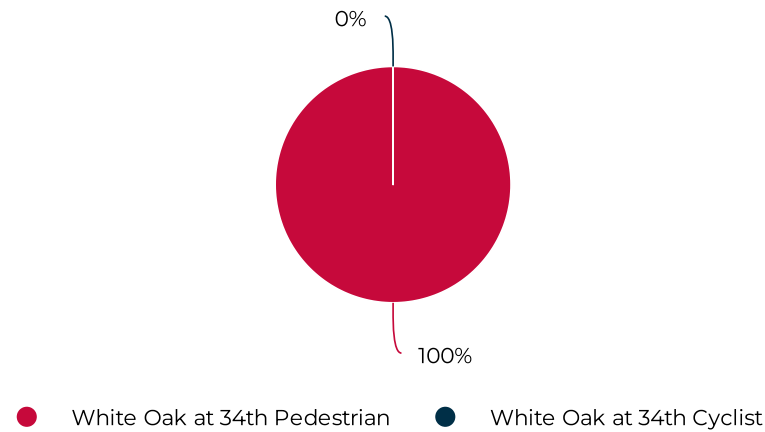

Distribution