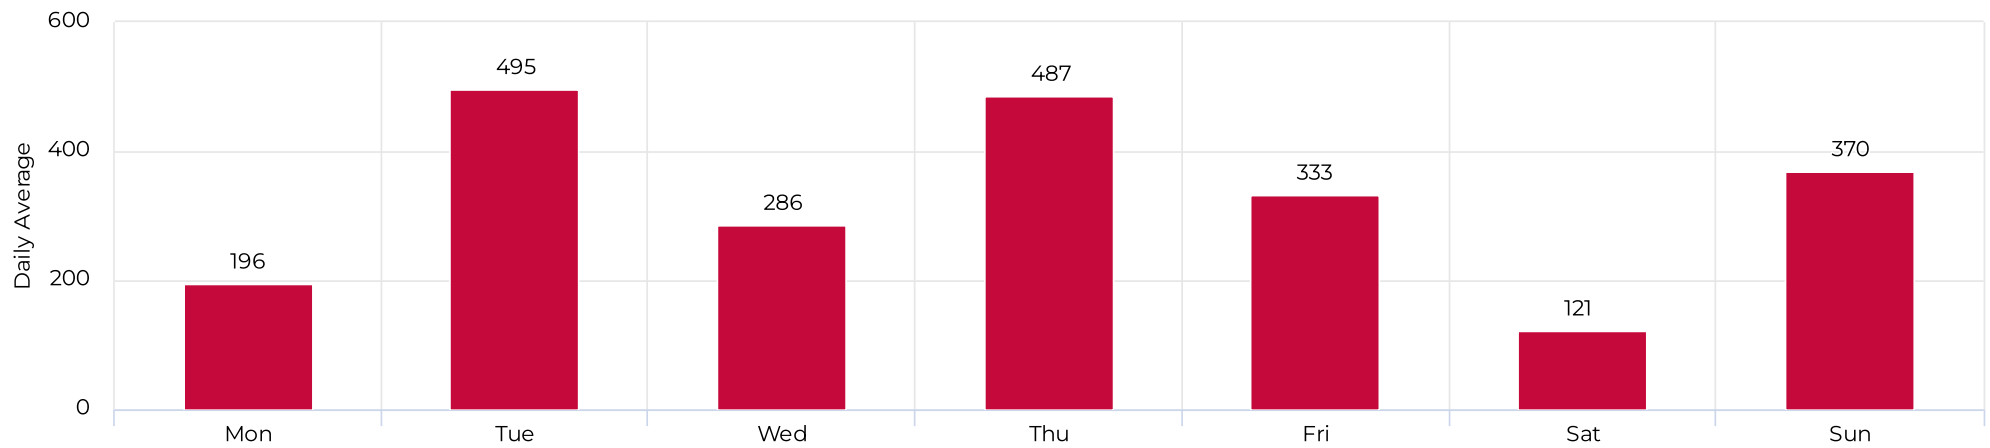

Pedestrian Profile (Daily)