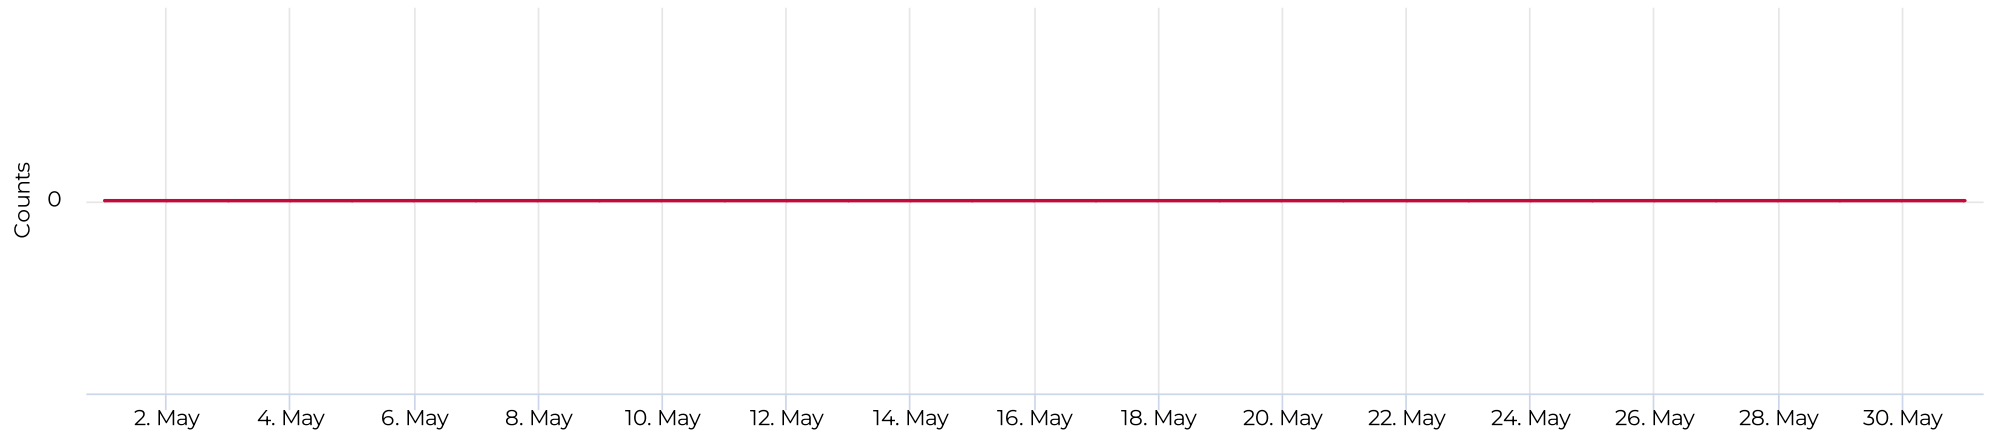

White Oak at 34th

May 1, 2022 → May 31, 2022

Cyclist Total (Daily)