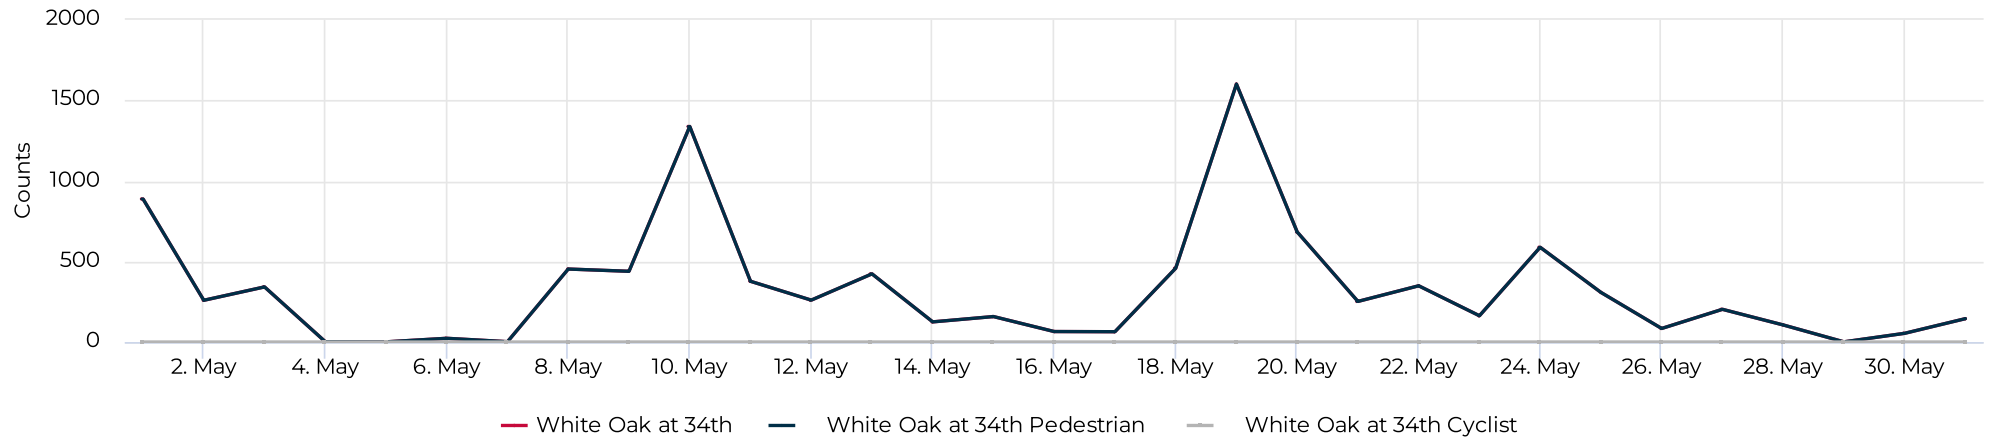

## Monthly Updates:

We are aware that this counter is only recording pedestrian data. While we believe it is an accurate count, we deployed a secondary counter in mid-December to verify this. We will publish this data beginning next month as a companion to the official Eco-Visio data.

# White Oak at 34th

May 1, 2022 → May 31, 2022

## Key Figures Summary

Site	Total ▼	Daily Average	Peak Day	Peak Count
White Oak at 34th	10,214	329	Thu May 19, 2022	1,601
White Oak at 34th Pedestrian	10,214	329	Thu May 19, 2022	1,601
Pedestrians NB	10,203	329	Thu May 19, 2022	1,601
Pedestrians SB	11	0	Fri May 6, 2022	3
White Oak at 34th Cyclist	0	0	Mon May 9, 2022	0
Bicycles NB	0	0	Wed May 25, 2022	0
Bicycles SB	0	0	Sun May 1, 2022	0

## Daily traffic