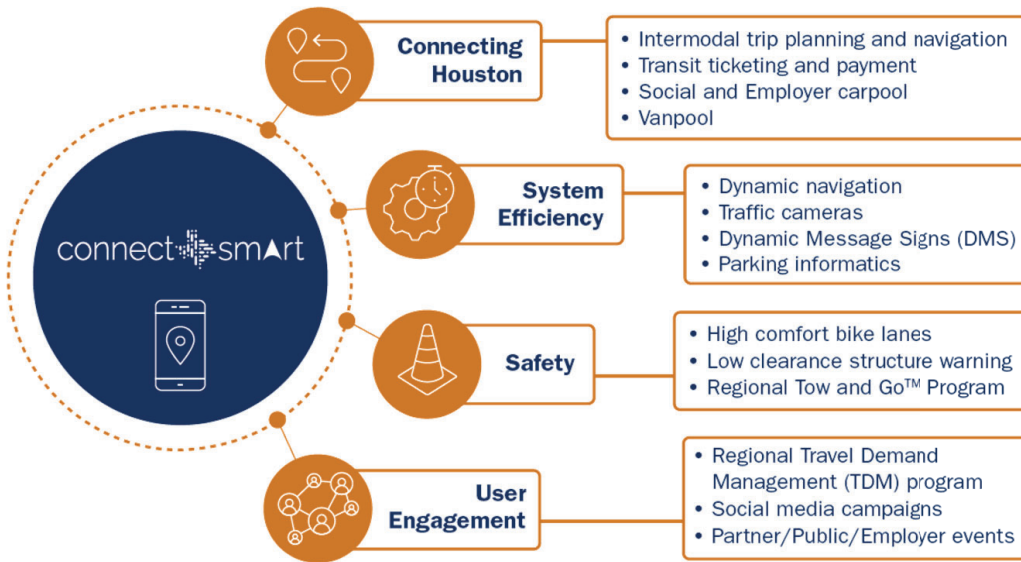

ConnectSmart

Making Houston More Connected and Less Congested

USDOT ATCMTD Grant Recipient

connect smart

April 2022

An Advanced and Integrated Multimodal Mobility Platform

connect smart

*An integrated platform addressing
System Goals and User Needs*

- Regional Travel Demand Management (TDM) program
- Traveler Information
- Transit Ticketing and Payment
- Vanpool Program
- Bikeshare Program
- No-Cost Towing for Motorists
- Parking Informatics
- High Comfort Bike Lanes

App Version Updates

- Find the most convenient trip that combines different modes to suit your needs

- Find the most convenient trip that combines different modes to suit your needs

BEFORE

Local Single Ride
Bus / Light Rail