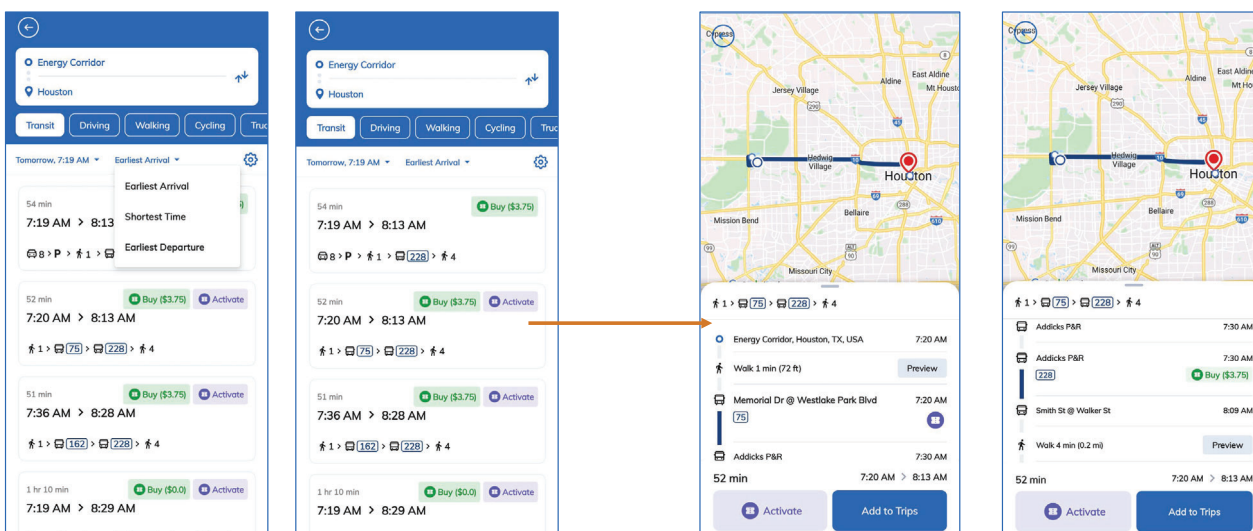

- Regional Travel Demand Management (TDM) program
- Traveler Information
- Transit Ticketing and Payment
- Vanpool Program
- Bikeshare Program
- No-Cost Towing for Motorists
- Parking Informatics
- High Comfort Bike Lanes

App Version Updates

- Find the most convenient trip that combines different modes to suit your needs

- Find the most convenient trip that combines different modes to suit your needs

BEFORE

Local Single Ride
Bus / Light Rail

Ticket Type

Park & Ride Zone 1 
Park & Ride

Routes in Park & Ride Zone 1 **\$2.00**
Valid for 3 hours once activated. Includes free transfers between any METRO service o...

Buy

Park & Ride Zone 3 
Park & Ride

Routes in Park & Ride Zone 3 **\$3.75**
Valid for 3 hours once activated. Includes free transfers between any METRO service o...

Buy

Park & Ride Zone 2 
Park & Ride

Routes in Park & Ride Zone 2 **\$3.25**
Valid for 3 hours once activated. Includes