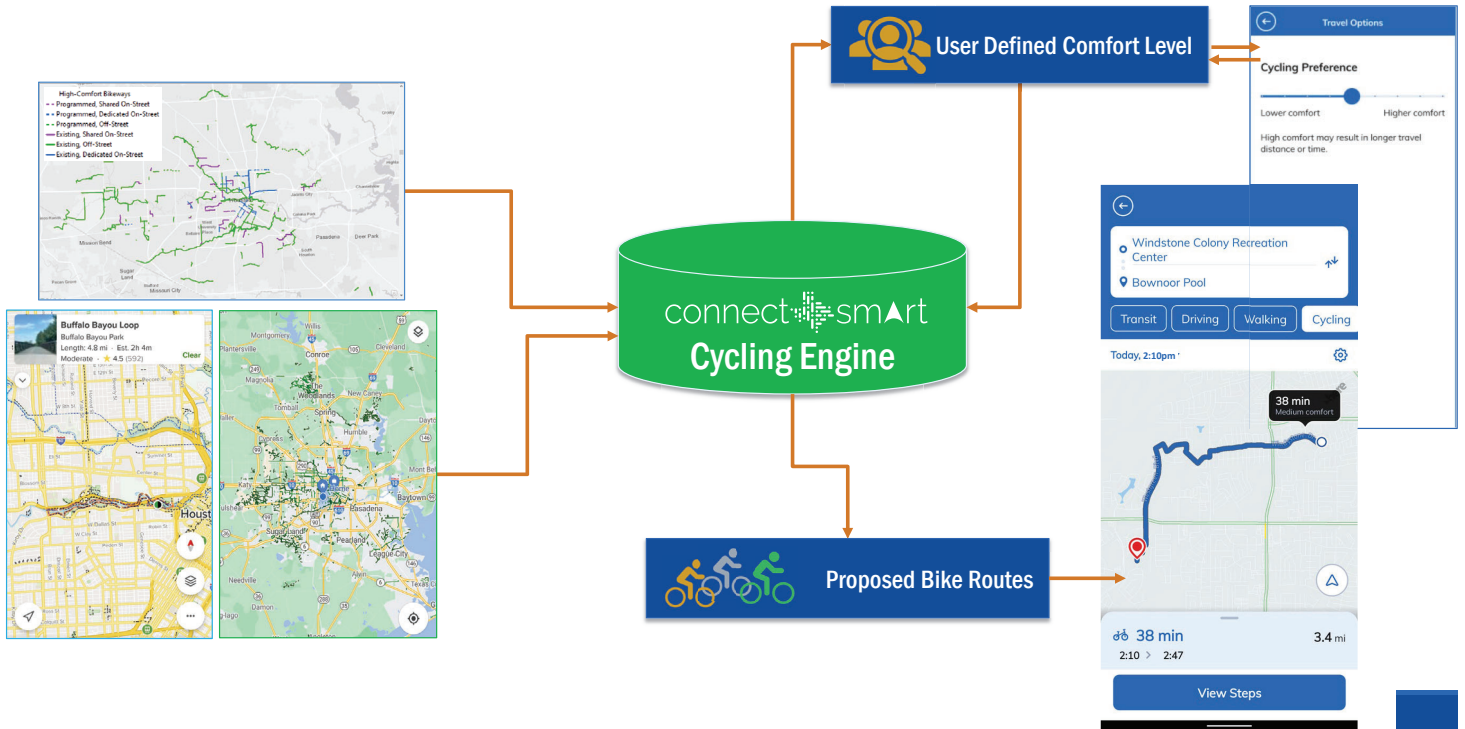

ConnectSmart

Making Houston More Connected and Less Congested

USDOT ATCMTD Grant Recipient

connect smart

April 2022

An Advanced and Integrated Multimodal Mobility Platform

connect smart

*An integrated platform addressing
System Goals and User Needs*

- Regional Travel Demand Management (TDM) program
- Traveler Information
- Transit Ticketing and Payment
- Vanpool Program
- Bikeshare Program
- No-Cost Towing for Motorists
- Parking Informatics
- High Comfort Bike Lanes

App Version Updates

- Find the most convenient trip that combines different modes to suit your needs

- Find the most convenient trip that combines different modes to suit your needs

BEFORE

Local Single Ride
Bus / Light Rail

Ticket Type

Park & Ride Zone 1 
Park & Ride

Routes in Park & Ride Zone 1 **\$2.00**
Valid for 3 hours once activated. Includes free transfers between any METRO service o...

Buy

Park & Ride Zone 3 
Park & Ride