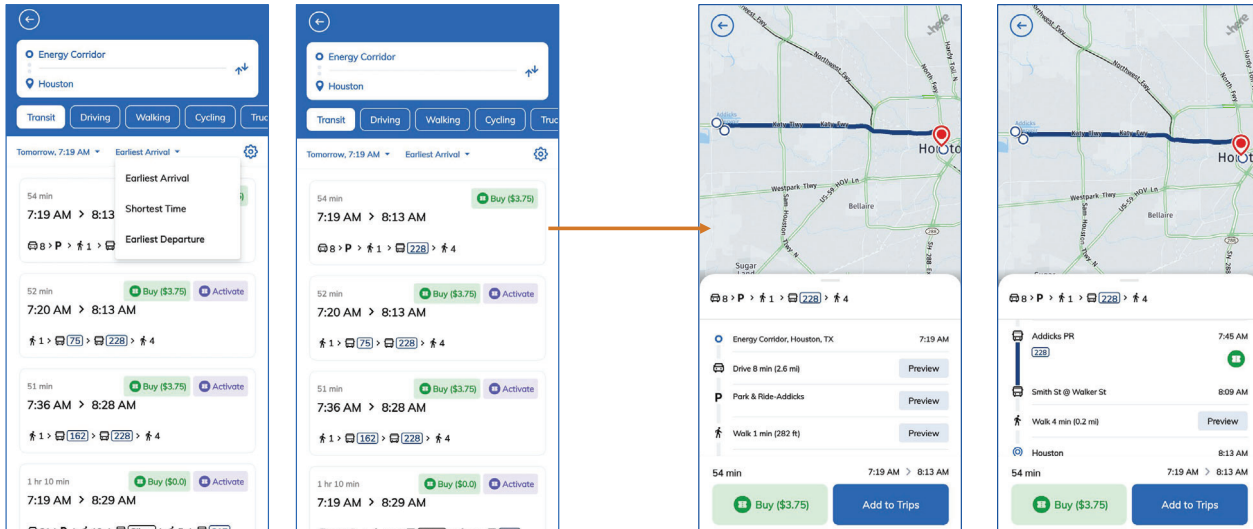

- Regional Travel Demand Management (TDM) program
- Traveler Information
- Transit Ticketing and Payment
- Vanpool Program
- Bikeshare Program
- No-Cost Towing for Motorists
- Parking Informatics
- High Comfort Bike Lanes

App Version Updates

- Find the most convenient trip that combines different modes to suit your needs

- Find the most convenient trip that combines different modes to suit your needs

BEFORE

Local Single Ride
Bus / Light Rail

Ticket Type

Park & Ride Zone 1 
Park & Ride

Routes in Park & Ride Zone 1 **\$2.00**
Valid for 3 hours once activated. Includes free transfers between any METRO service o...

Buy

Park & Ride Zone 3 
Park & Ride

Routes in Park & Ride Zone 3 **\$3.75**
Valid for 3 hours once activated. Includes free transfers between any METRO service o...

Buy

Park & Ride Zone 2 
Park & Ride

Routes in Park & Ride Zone 2 **\$3.25**
Valid for 3 hours once activated. Includes