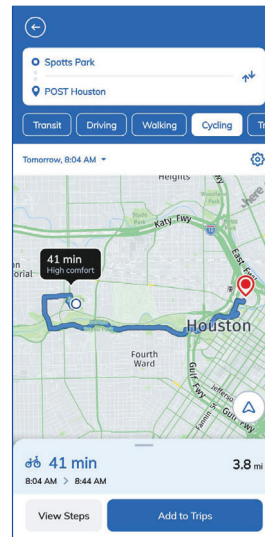

- Regional Travel Demand Management (TDM) program
- Traveler Information
- Transit Ticketing and Payment
- Vanpool Program
- Bikeshare Program
- No-Cost Towing for Motorists
- Parking Informatics
- High Comfort Bike Lanes

App Version Updates

- Find the most convenient trip that combines different modes to suit your needs

- Find the most convenient trip that combines different modes to suit your needs

BEFORE

Local Single Ride
Bus / Light Rail

Ticket Type

Park & Ride Zone 1 
Park & Ride

Routes in Park & Ride Zone 1 **\$2.00**
Valid for 3 hours once activated. Includes free transfers between any METRO service o...

Buy

Park & Ride Zone 3 
Park & Ride

Routes in Park & Ride Zone 3 **\$3.75**
Valid for 3 hours once activated. Includes free transfers between any METRO service o...

Buy

Park & Ride Zone 2 
Park & Ride

Routes in Park & Ride Zone 2 **\$3.25**
Valid for 3 hours once activated. Includes