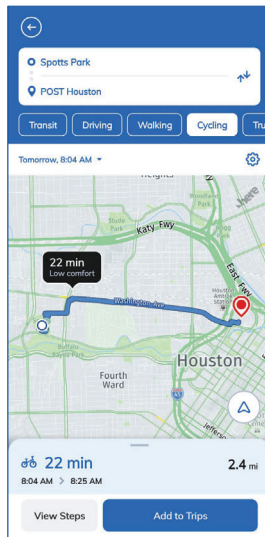

- Regional Travel Demand Management (TDM) program
- Traveler Information
- Transit Ticketing and Payment
- Vanpool Program
- Bikeshare Program
- No-Cost Towing for Motorists
- Parking Informatics
- High Comfort Bike Lanes

App Version Updates

- Find the most convenient trip that combines different modes to suit your needs

- Find the most convenient trip that combines different modes to suit your needs

BEFORE

Local Single Ride
Bus / Light Rail

Ticket Type

Park & Ride Zone 1 
Park & Ride

Routes in Park & Ride Zone 1 **\$2.00**
Valid for 3 hours once activated. Includes free transfers between any METRO service o...

Buy

Park & Ride Zone 3 
Park & Ride

Routes in Park & Ride Zone 3 **\$3.75**
Valid for 3 hours once activated. Includes free transfers between any METRO service o...

Buy

Park & Ride Zone 2 
Park & Ride

Routes in Park & Ride Zone 2 **\$3.25**
Valid for 3 hours once activated. Includes