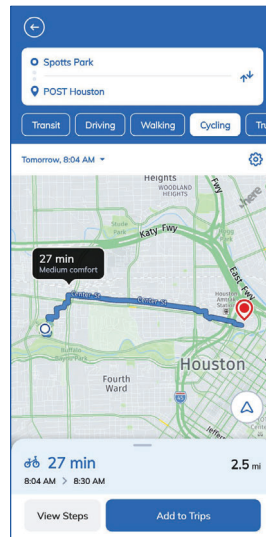

- Regional Travel Demand Management (TDM) program
- Traveler Information
- Transit Ticketing and Payment
- Vanpool Program
- Bikeshare Program
- No-Cost Towing for Motorists
- Parking Informatics
- High Comfort Bike Lanes

App Version Updates

- Find the most convenient trip that combines different modes to suit your needs

- Find the most convenient trip that combines different modes to suit your needs

BEFORE

Local Single Ride
Bus / Light Rail

Ticket Type

Park & Ride Zone 1 
Park & Ride

Routes in Park & Ride Zone 1 **\$2.00**
Valid for 3 hours once activated. Includes free transfers between any METRO service o...

Buy

Park & Ride Zone 3 
Park & Ride

Routes in Park & Ride Zone 3 **\$3.75**
Valid for 3 hours once activated. Includes free transfers between any METRO service o...

Buy

Park & Ride Zone 2 
Park & Ride

Routes in Park & Ride Zone 2 **\$3.25**
Valid for 3 hours once activated. Includes