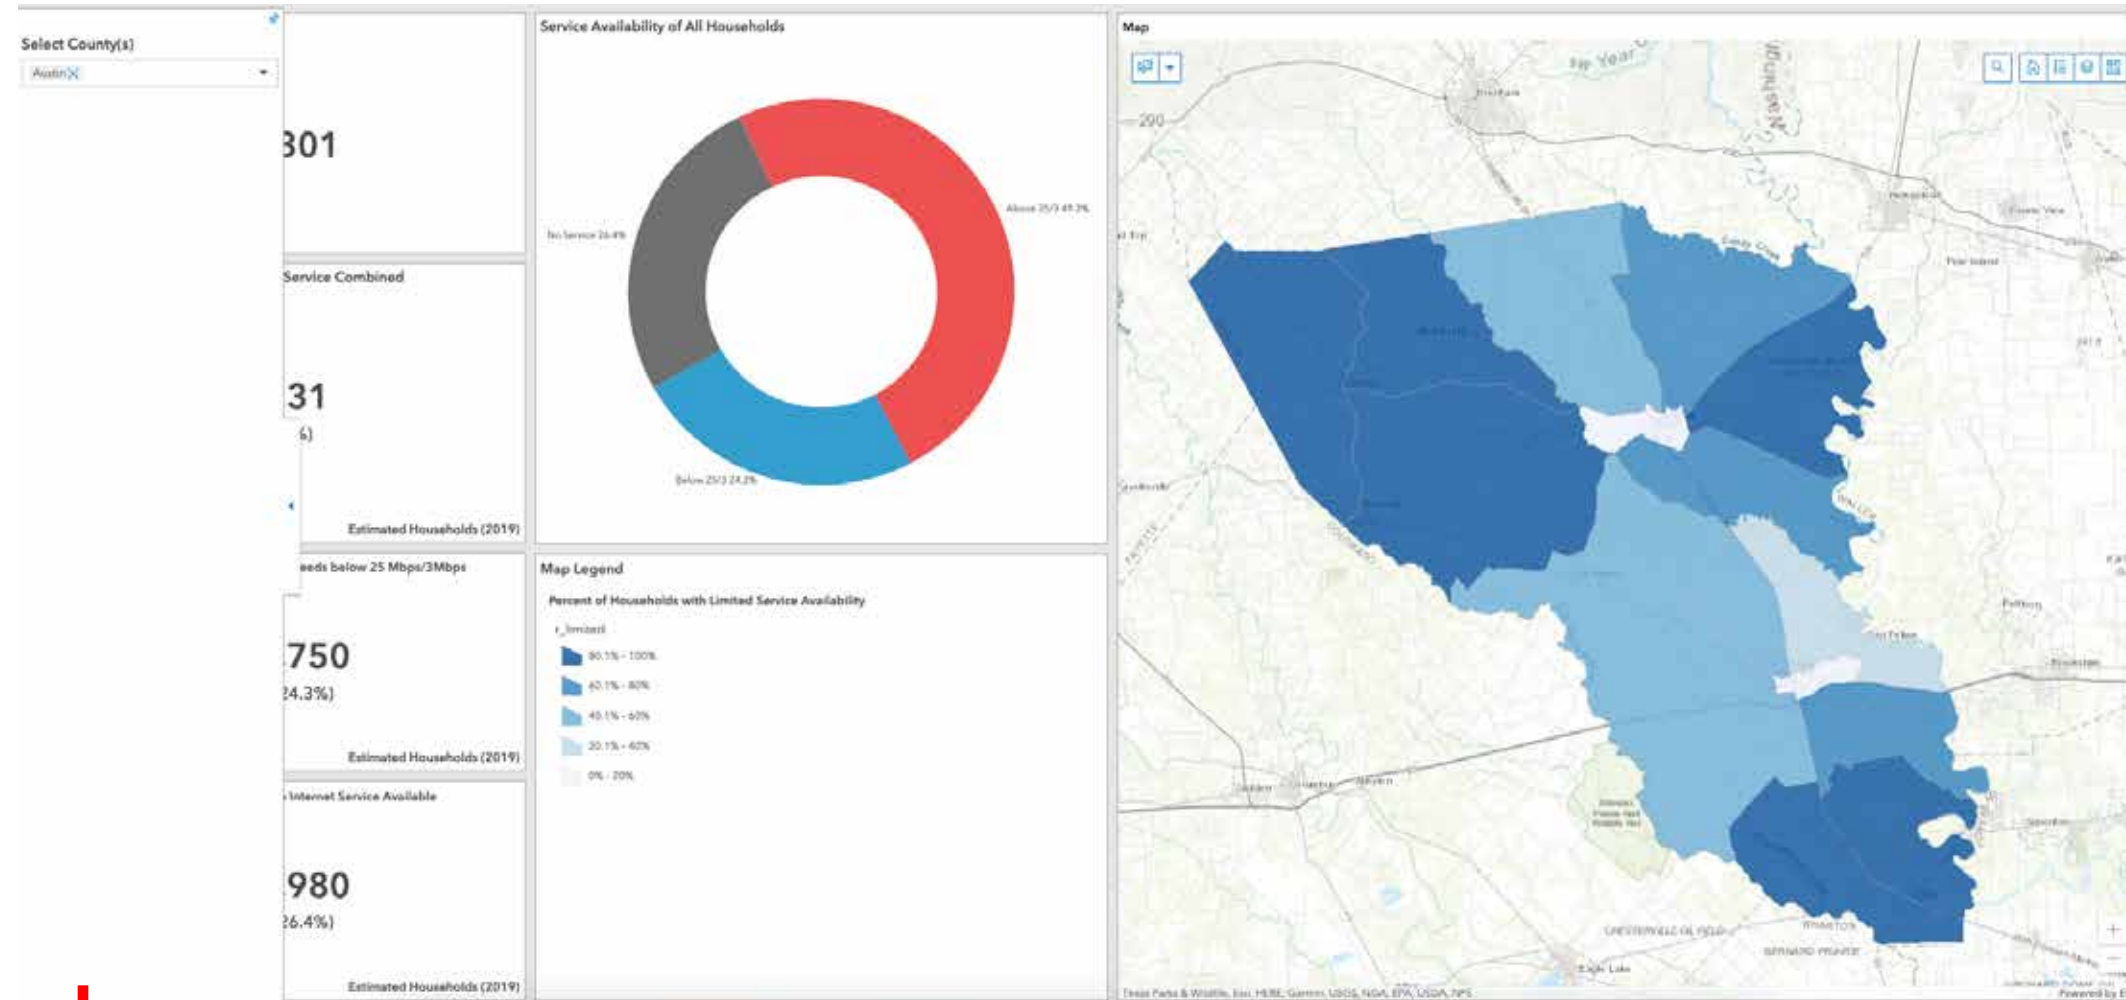

Service Availability Dashboard

Some dashboards have supplementary layers to view and basemaps can be selected through this interactive mapview toolbar.

County Selection

Selected Counties for analysis using the blue arrow and pop-out to the left of the Dashboard.

Local Selection

The Dashboard will update based on any local selections you make with the local selection tool.