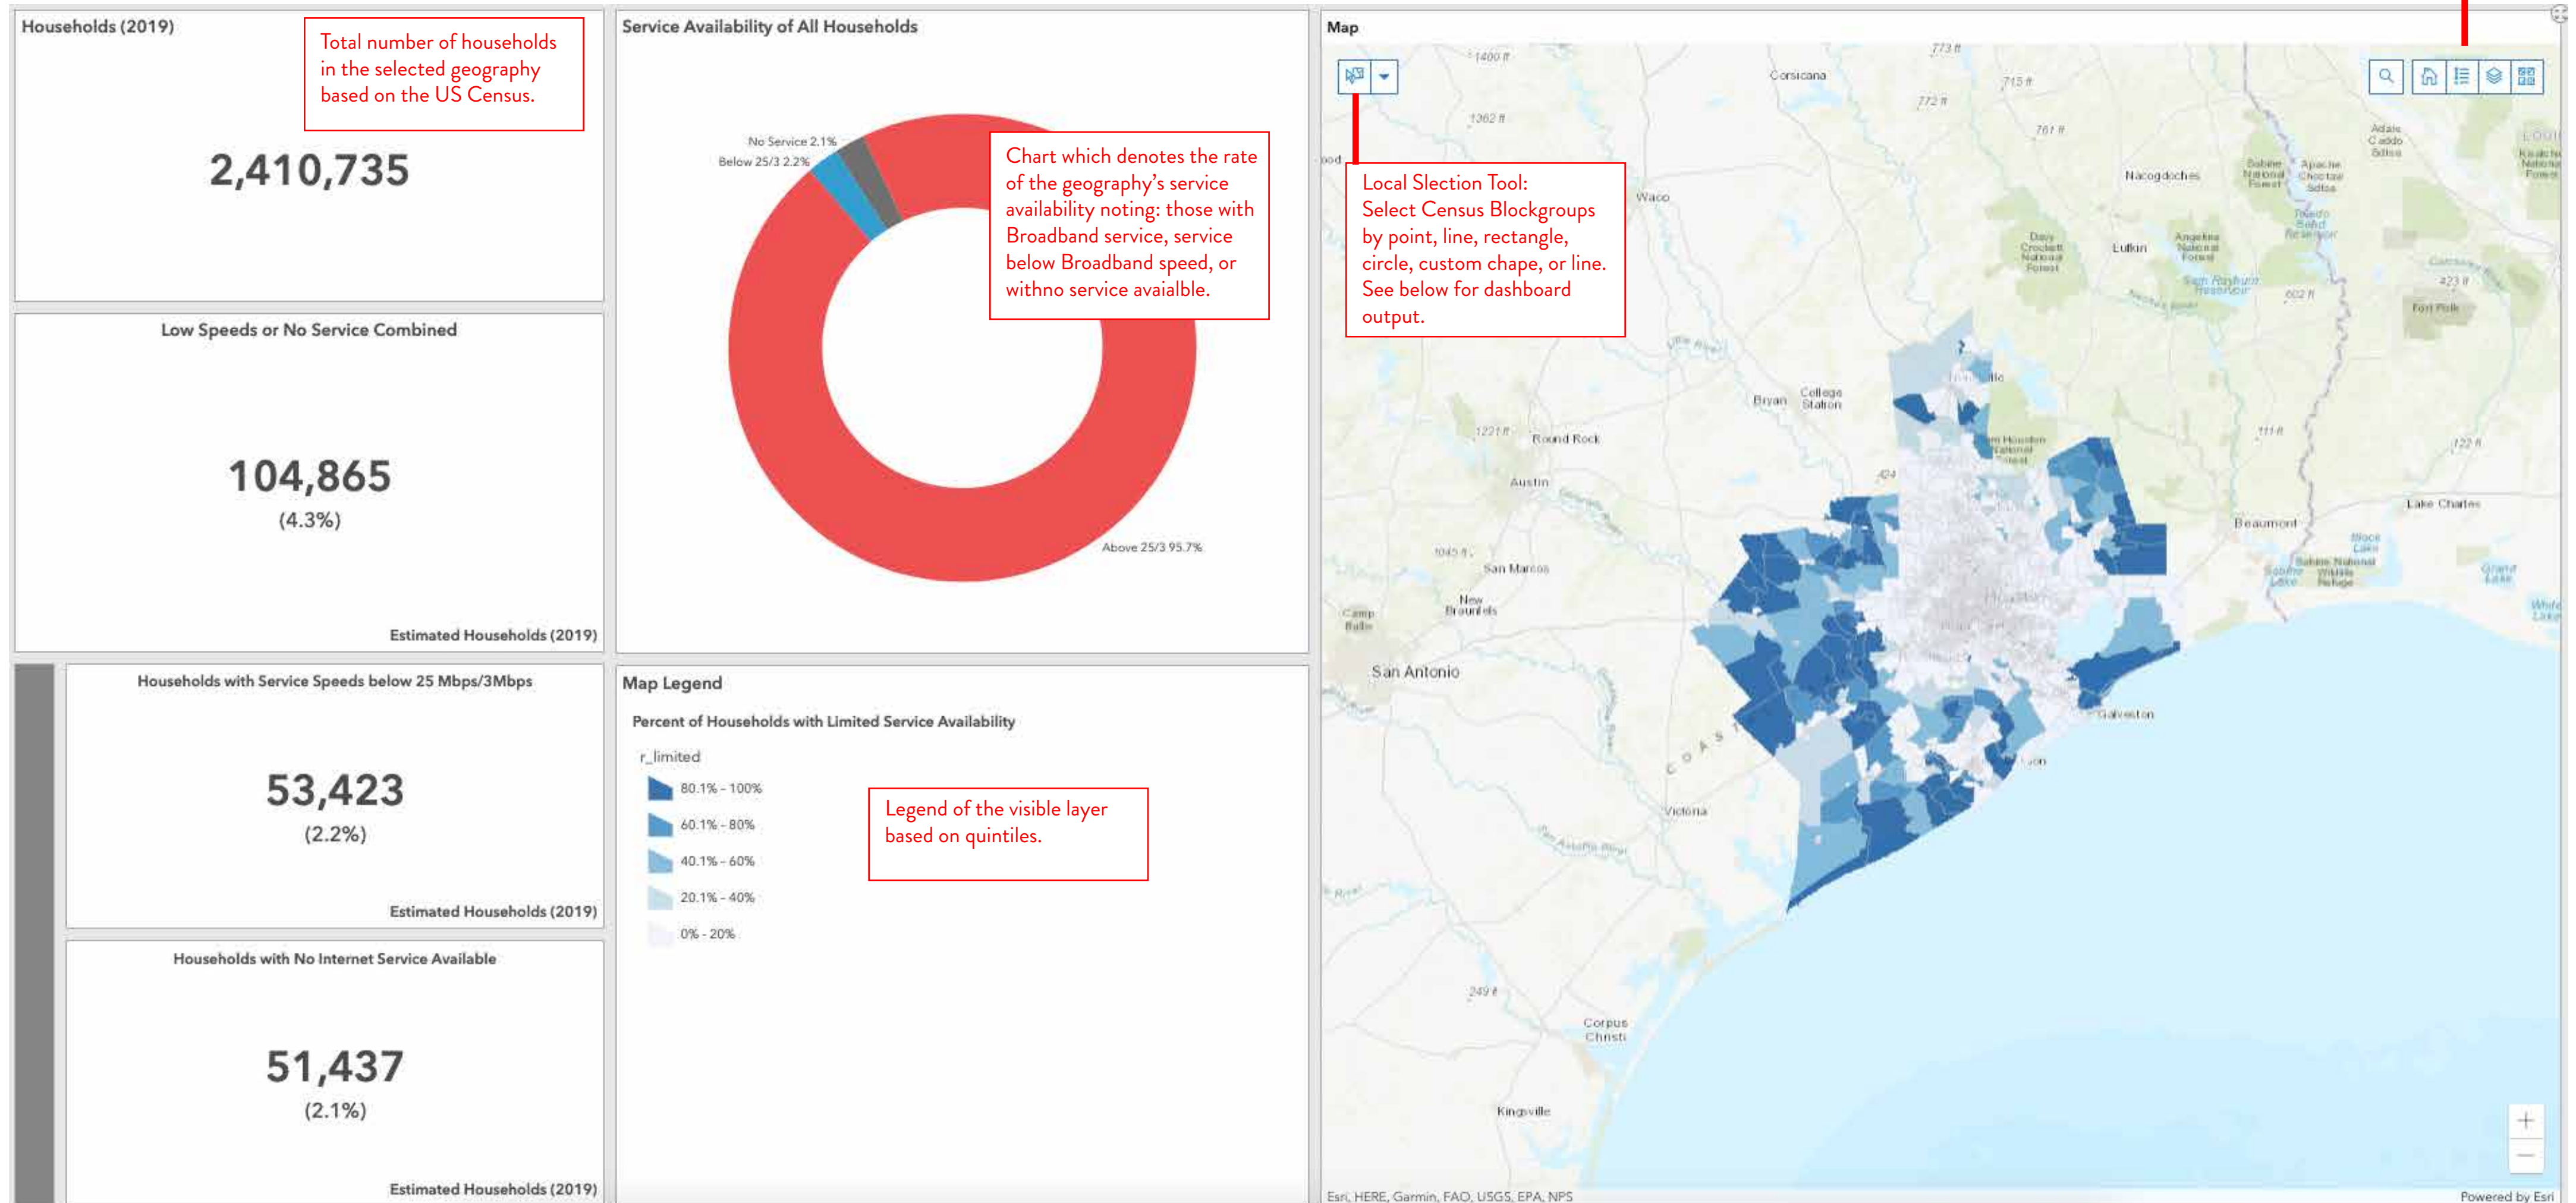

Service Availability Dashboard

Some dashboards have supplementary layers to view and basemaps can be selected through this interactive mapview toolbar.

County Selection

Selected Counties for analysis using the blue arrow and pop-out to the left of the Dashboard.

Local Selection

The Dashboard will update based on any local selections you make with the local selection tool.