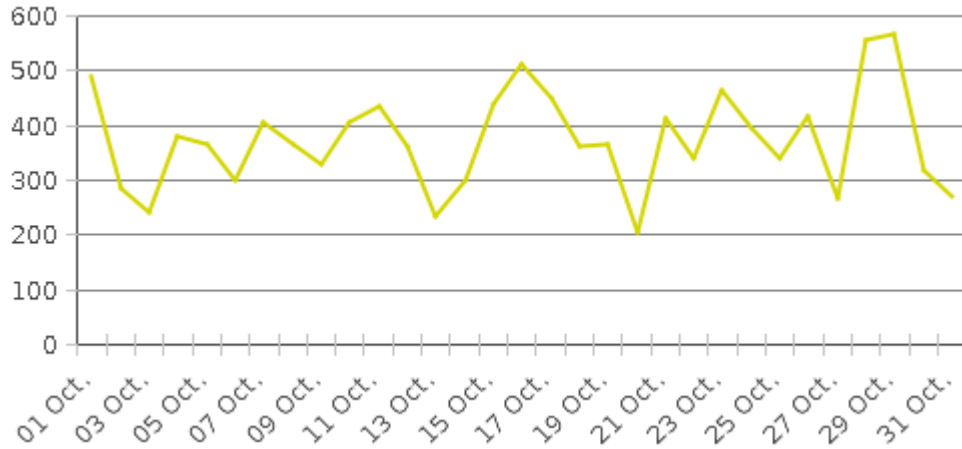

MKT Trail at 5th St (Heights) (Pedestria...

Period Analyzed: Sunday, October 01, 2017 to Tuesday, October 31, 2017

Daily Data