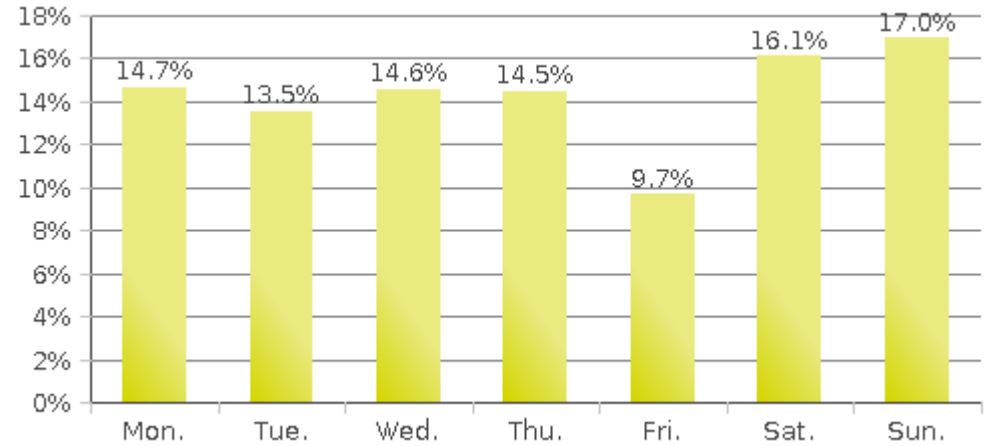

Weekly Profile