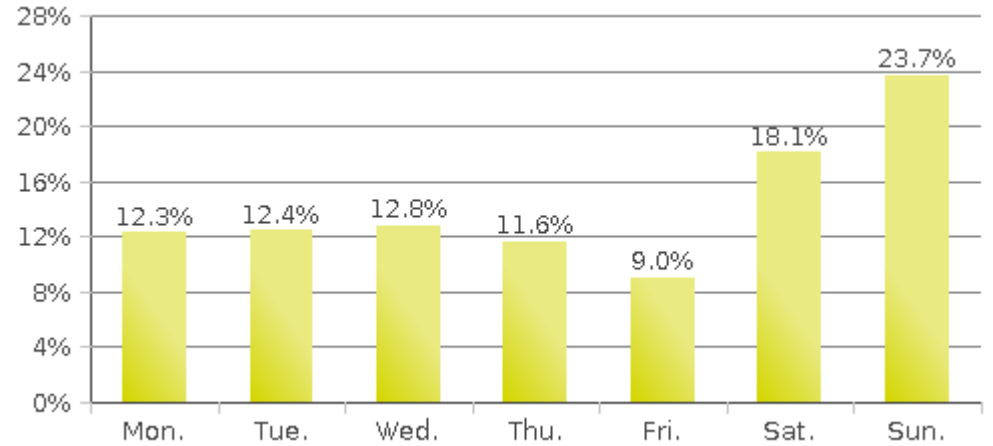

Weekly Profile