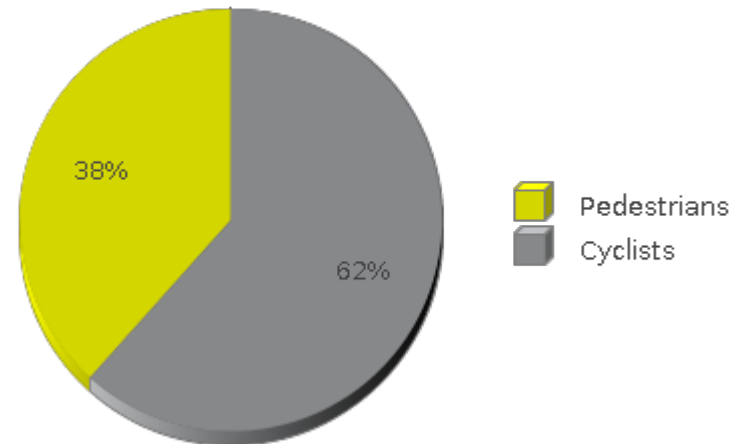

# MKT Trail at 5th St (Heights)

Period Analyzed: Sunday, October 01, 2017 to Tuesday, October 31, 2017

	Total Traffic for the Analyzed Period	Daily Average	Busiest Day of the Week	Distribution	
				IN	OUT
Pedestrians	11,592	374	Sunday	62	38
Cyclists	18,611	600	Sunday	63	37

# MKT Trail at 5th St (Heights)

Period Analyzed: Sunday, October 01, 2017 to Tuesday, October 31, 2017