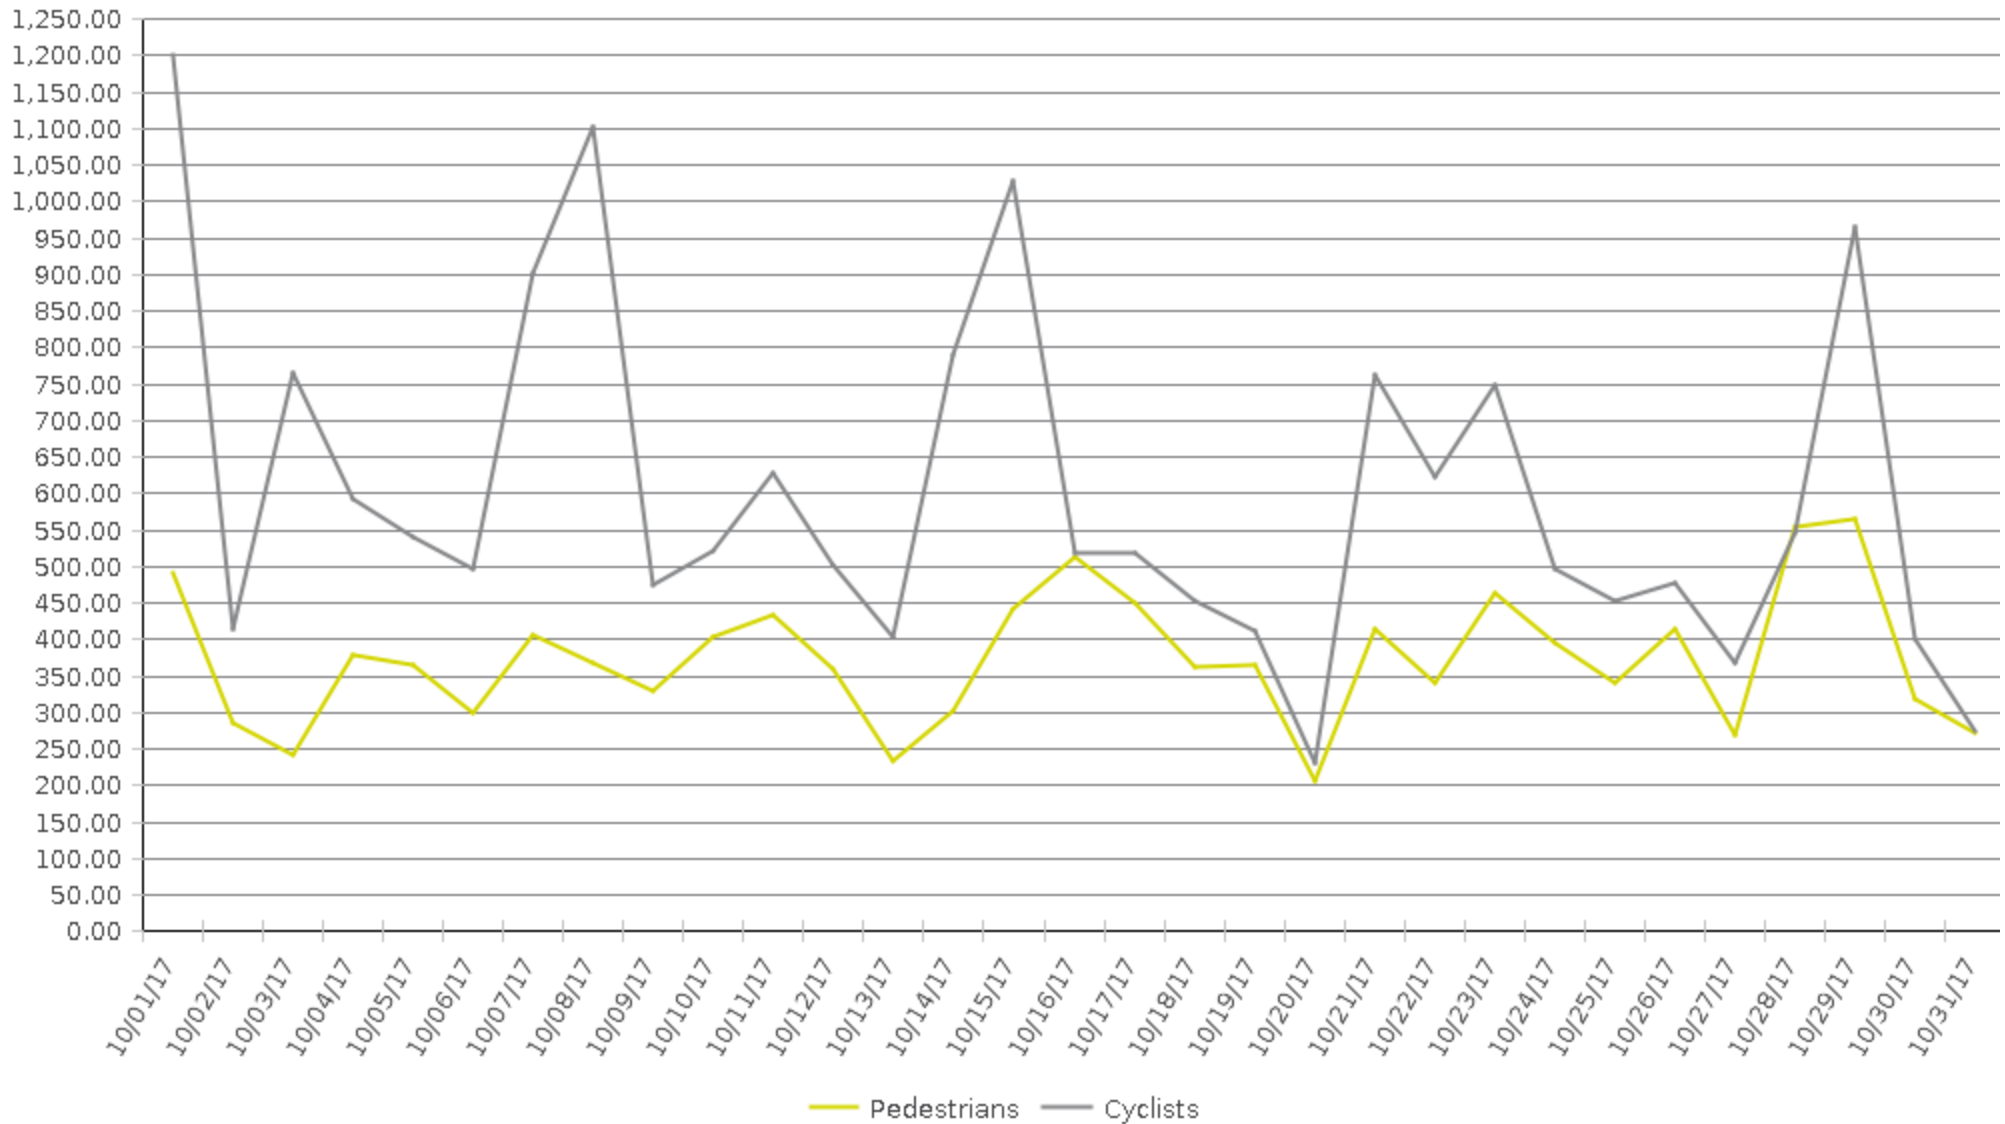

# MKT Trail at 5th St (Heights)

Period Analyzed: Sunday, October 01, 2017 to Tuesday, October 31, 2017

	Total Traffic for the Analyzed Period	Daily Average	Busiest Day of the Week	Distribution	
				IN	OUT
Pedestrians	11,592	374	Sunday	62	38
Cyclists	18,611	600	Sunday	63	37

# MKT Trail at 5th St (Heights)

Period Analyzed: Sunday, October 01, 2017 to Tuesday, October 31, 2017

# MKT Trail at 5th St (Heights) (Pedestria...

Period Analyzed: Sunday, October 01, 2017 to Tuesday, October 31, 2017

### Daily Data