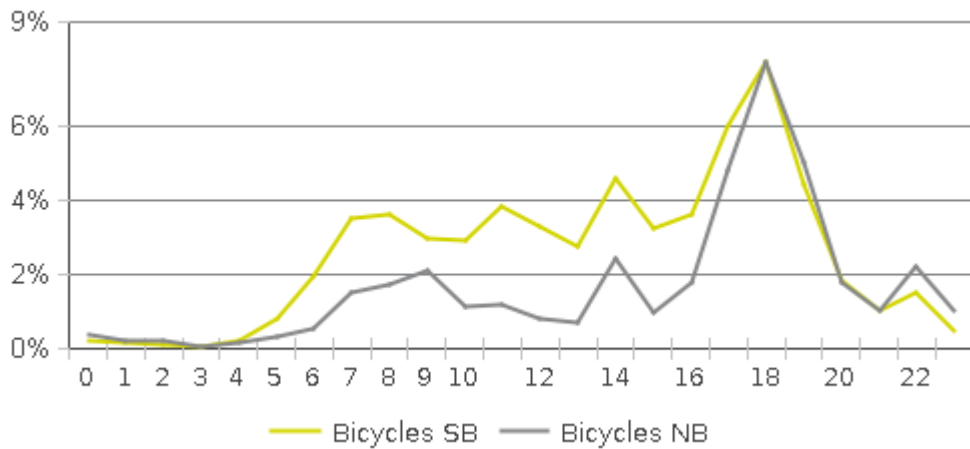

Hourly Profile during Weekdays