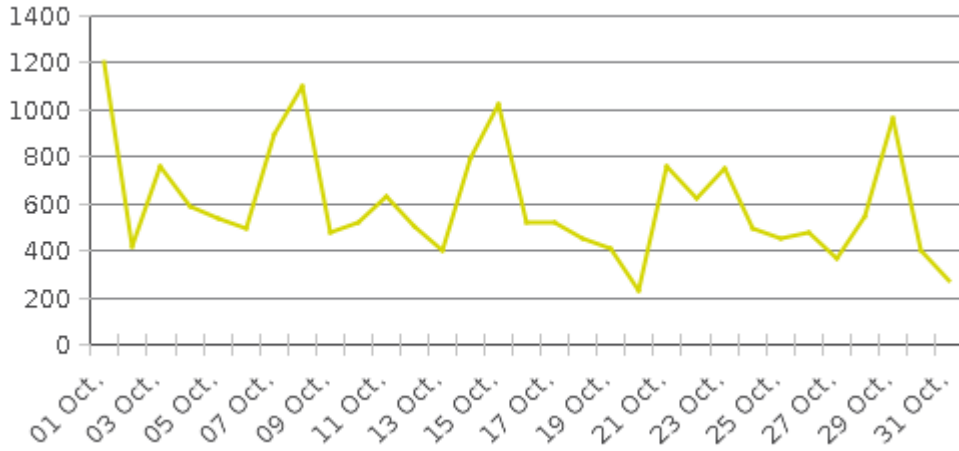

MKT Trail at 5th St (Heights) (Cyclists)

Period Analyzed: Sunday, October 01, 2017 to Tuesday, October 31, 2017

Daily Data