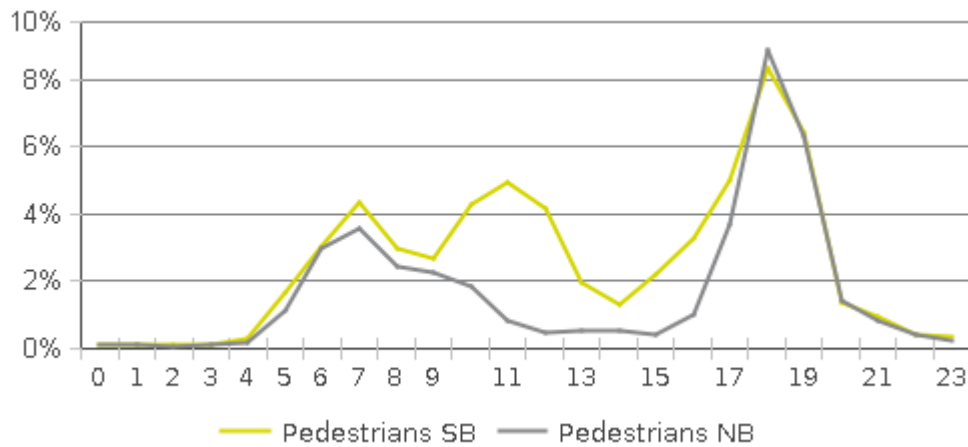

Hourly Profile during Weekdays