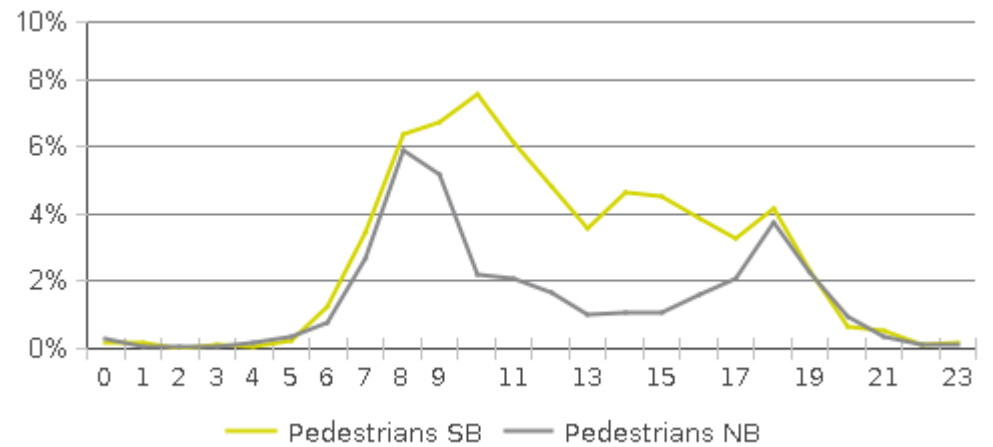

Hourly Profile during the Weekend