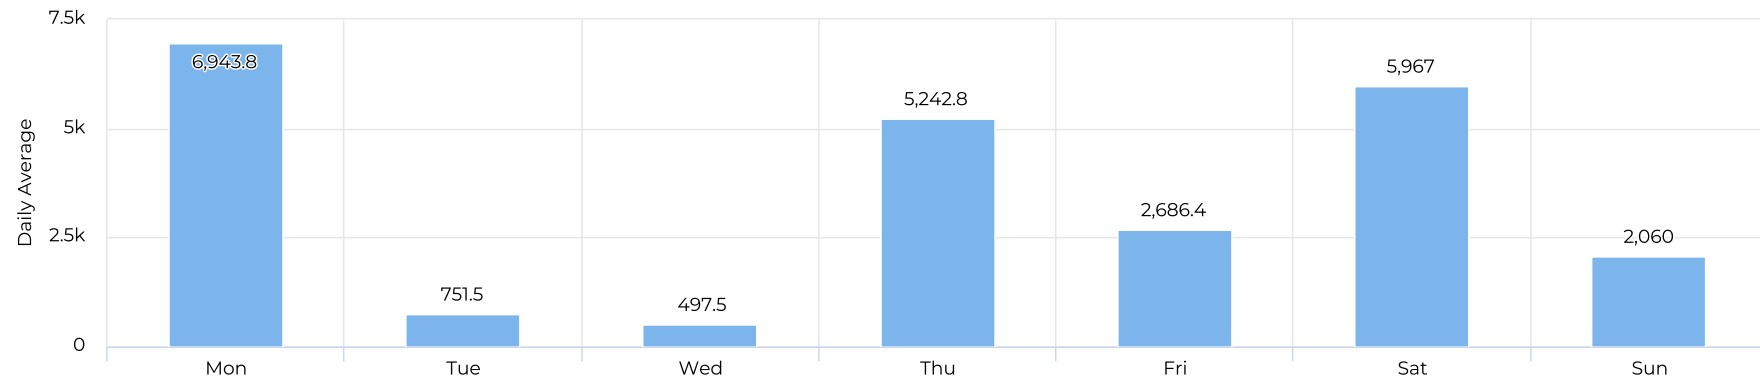

Brays at Spur 5

April 1, 2021 → April 30, 2021

Key Figures Summary

Site	Total	Average	Peak Count	Peak Period
Brays at Spur 5	108,447	3,615	27,829	Mon Apr 5, 2021
Brays at Spur 5 Pedestrian	104,525	3,484	27,693	Mon Apr 5, 2021
Brays Bayou Trail at Wheeler/Spur 5 Pedestrians Eastbound	104,510	3,484	27,693	Mon Apr 5, 2021
Brays at Spur 5 Cyclist	3,922	131	282	Sun Apr 25, 2021
Brays Bayou Trail at Wheeler/Spur 5 Cyclists Eastbound	2,332	78	153	Sun Apr 25, 2021
Brays Bayou Trail at Wheeler/Spur 5 Cyclists Westbound	1,590	53	129	Sun Apr 25, 2021
Brays Bayou Trail at Wheeler/Spur 5 Pedestrians Westbound	15	0	6	Thu Apr 8, 2021

Brays at Spur 5

April 1, 2021 → April 30, 2021

Time Series

Distribution

Brays at Spur 5

April 1, 2021 → April 30, 2021

Daily Data (Pedestrian)

Pedestrian Profile (Daily)

Brays at Spur 5

April 1, 2021 → April 30, 2021

Pedestrian - Weekday Profile (Hourly)

04/01/2021 → 04/30/2021

Pedestrian - Weekend Profile (Hourly)

04/01/2021 → 04/30/2021

Brays at Spur 5

April 1, 2021 → April 30, 2021