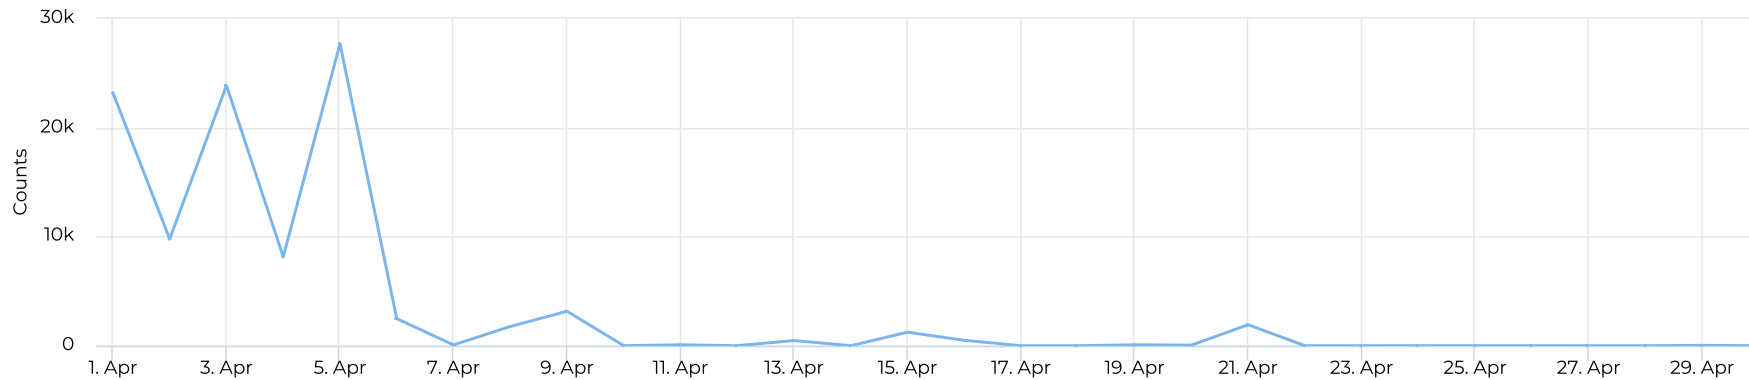

Brays at Spur 5

April 1, 2021 → April 30, 2021

Key Figures Summary

Site	Total	Average	Peak Count	Peak Period
Brays at Spur 5	108,447	3,615	27,829	Mon Apr 5, 2021
Brays at Spur 5 Pedestrian	104,525	3,484	27,693	Mon Apr 5, 2021
Brays Bayou Trail at Wheeler/Spur 5 Pedestrians Eastbound	104,510	3,484	27,693	Mon Apr 5, 2021
Brays at Spur 5 Cyclist	3,922	131	282	Sun Apr 25, 2021
Brays Bayou Trail at Wheeler/Spur 5 Cyclists Eastbound	2,332	78	153	Sun Apr 25, 2021
Brays Bayou Trail at Wheeler/Spur 5 Cyclists Westbound	1,590	53	129	Sun Apr 25, 2021
Brays Bayou Trail at Wheeler/Spur 5 Pedestrians Westbound	15	0	6	Thu Apr 8, 2021

Brays at Spur 5

April 1, 2021 → April 30, 2021

Time Series

Distribution

Brays at Spur 5

April 1, 2021 → April 30, 2021

Daily Data (Pedestrian)

Pedestrian Profile (Daily)

Brays at Spur 5

April 1, 2021 → April 30, 2021

Pedestrian - Weekday Profile (Hourly)

04/01/2021 → 04/30/2021

Pedestrian - Weekend Profile (Hourly)

04/01/2021 → 04/30/2021

Brays at Spur 5

April 1, 2021 → April 30, 2021