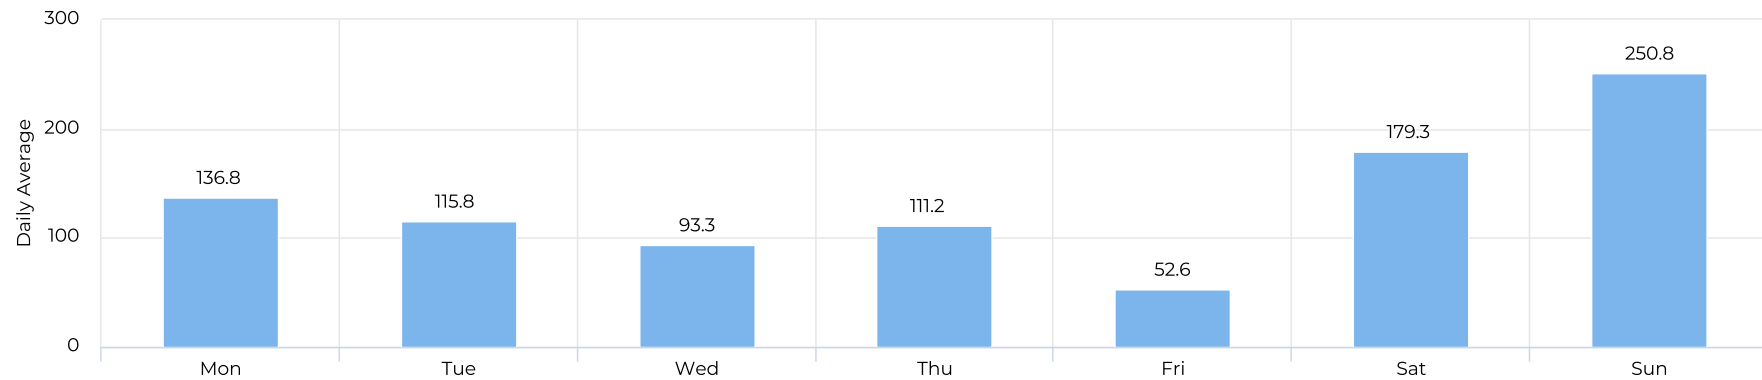

Brays at Spur 5

April 1, 2021 → April 30, 2021

Key Figures Summary

Site	Total	Average	Peak Count	Peak Period
Brays at Spur 5	108,447	3,615	27,829	Mon Apr 5, 2021
Brays at Spur 5 Pedestrian	104,525	3,484	27,693	Mon Apr 5, 2021
Brays Bayou Trail at Wheeler/Spur 5 Pedestrians Eastbound	104,510	3,484	27,693	Mon Apr 5, 2021
Brays at Spur 5 Cyclist	3,922	131	282	Sun Apr 25, 2021
Brays Bayou Trail at Wheeler/Spur 5 Cyclists Eastbound	2,332	78	153	Sun Apr 25, 2021
Brays Bayou Trail at Wheeler/Spur 5 Cyclists Westbound	1,590	53	129	Sun Apr 25, 2021
Brays Bayou Trail at Wheeler/Spur 5 Pedestrians Westbound	15	0	6	Thu Apr 8, 2021

Brays at Spur 5

April 1, 2021 → April 30, 2021

Time Series

Distribution

Brays at Spur 5

April 1, 2021 → April 30, 2021

Daily Data (Pedestrian)

Pedestrian Profile (Daily)

Brays at Spur 5

April 1, 2021 → April 30, 2021

Pedestrian - Weekday Profile (Hourly)

04/01/2021 → 04/30/2021

Pedestrian - Weekend Profile (Hourly)

04/01/2021 → 04/30/2021

Brays at Spur 5

April 1, 2021 → April 30, 2021

Cyclist Total (Daily)

Cyclist Profile (Daily)

Brays at Spur 5

April 1, 2021 → April 30, 2021

Cyclist - Weekday Profile (Hourly)

04/01/2021 → 04/30/2021

Cyclist - Weekend Profile (Hourly)

04/01/2021 → 04/30/2021