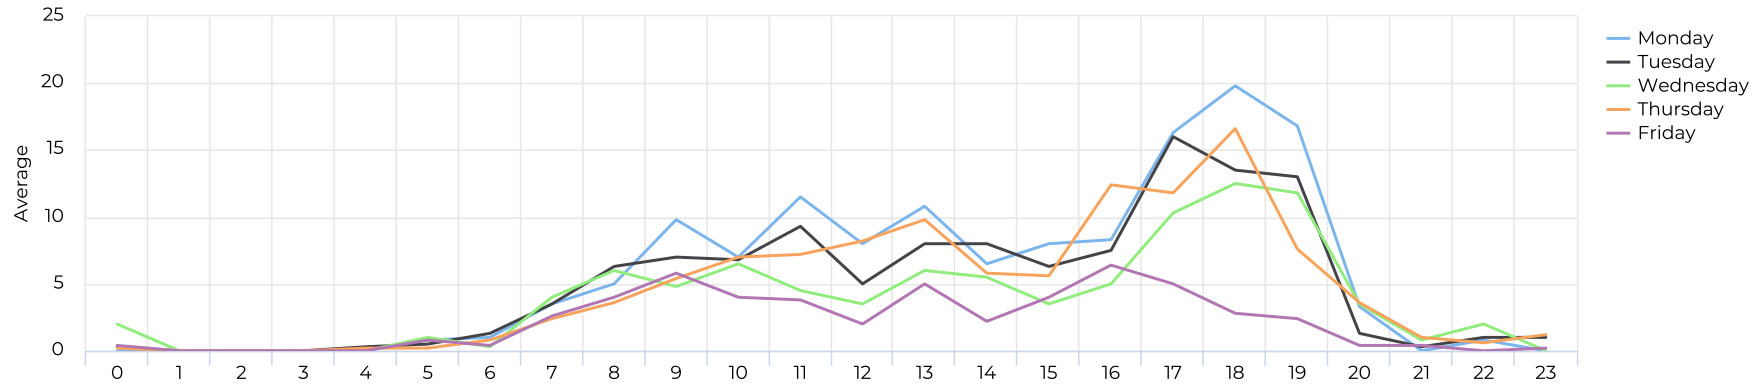

Brays at Spur 5

April 1, 2021 → April 30, 2021

Pedestrian - Weekday Profile (Hourly)

04/01/2021 → 04/30/2021

Pedestrian - Weekend Profile (Hourly)

04/01/2021 → 04/30/2021

Brays at Spur 5

April 1, 2021 → April 30, 2021

Cyclist Total (Daily)

Cyclist Profile (Daily)

Brays at Spur 5

April 1, 2021 → April 30, 2021

Cyclist - Weekday Profile (Hourly)

04/01/2021 → 04/30/2021

Cyclist - Weekend Profile (Hourly)

04/01/2021 → 04/30/2021