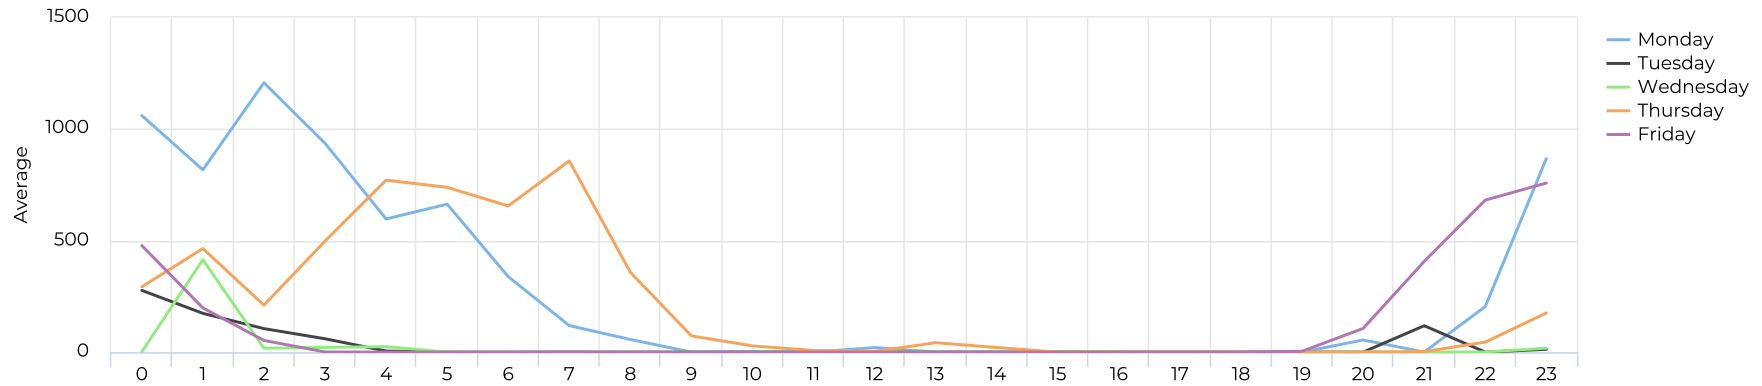

Brays at Spur 5

April 1, 2021 → April 30, 2021

Key Figures Summary

Site	Total	Average	Peak Count	Peak Period
Brays at Spur 5	108,447	3,615	27,829	Mon Apr 5, 2021
Brays at Spur 5 Pedestrian	104,525	3,484	27,693	Mon Apr 5, 2021
Brays Bayou Trail at Wheeler/Spur 5 Pedestrians Eastbound	104,510	3,484	27,693	Mon Apr 5, 2021
Brays at Spur 5 Cyclist	3,922	131	282	Sun Apr 25, 2021
Brays Bayou Trail at Wheeler/Spur 5 Cyclists Eastbound	2,332	78	153	Sun Apr 25, 2021
Brays Bayou Trail at Wheeler/Spur 5 Cyclists Westbound	1,590	53	129	Sun Apr 25, 2021
Brays Bayou Trail at Wheeler/Spur 5 Pedestrians Westbound	15	0	6	Thu Apr 8, 2021

Brays at Spur 5

April 1, 2021 → April 30, 2021

Time Series

Distribution

Brays at Spur 5

April 1, 2021 → April 30, 2021

Daily Data (Pedestrian)

Pedestrian Profile (Daily)

Brays at Spur 5

April 1, 2021 → April 30, 2021

Pedestrian - Weekday Profile (Hourly)

04/01/2021 → 04/30/2021

Pedestrian - Weekend Profile (Hourly)

04/01/2021 → 04/30/2021

Brays at Spur 5

April 1, 2021 → April 30, 2021