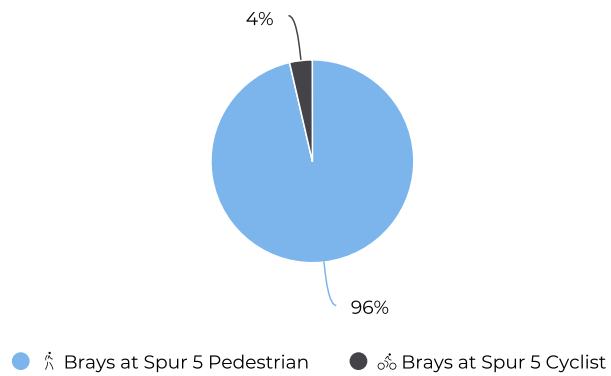

Brays at Spur 5

April 1, 2021 → April 30, 2021

Key Figures Summary

Site	Total	Average	Peak Count	Peak Period
Brays at Spur 5	108,447	3,615	27,829	Mon Apr 5, 2021
Brays at Spur 5 Pedestrian	104,525	3,484	27,693	Mon Apr 5, 2021
Brays Bayou Trail at Wheeler/Spur 5 Pedestrians Eastbound	104,510	3,484	27,693	Mon Apr 5, 2021
Brays at Spur 5 Cyclist	3,922	131	282	Sun Apr 25, 2021
Brays Bayou Trail at Wheeler/Spur 5 Cyclists Eastbound	2,332	78	153	Sun Apr 25, 2021
Brays Bayou Trail at Wheeler/Spur 5 Cyclists Westbound	1,590	53	129	Sun Apr 25, 2021
Brays Bayou Trail at Wheeler/Spur 5 Pedestrians Westbound	15	0	6	Thu Apr 8, 2021

Brays at Spur 5

April 1, 2021 → April 30, 2021

Time Series

Distribution

Brays at Spur 5

April 1, 2021 → April 30, 2021

Daily Data (Pedestrian)

Pedestrian Profile (Daily)