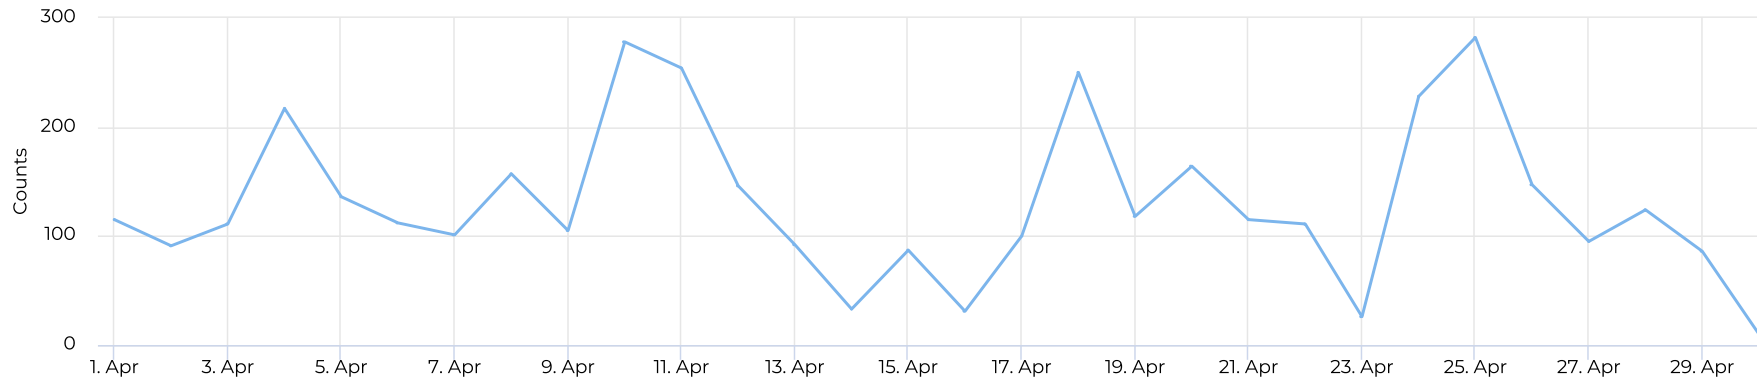

Brays at Spur 5

April 1, 2021 → April 30, 2021

Key Figures Summary

Site	Total	Average	Peak Count	Peak Period
Brays at Spur 5	108,447	3,615	27,829	Mon Apr 5, 2021
Brays at Spur 5 Pedestrian	104,525	3,484	27,693	Mon Apr 5, 2021
Brays Bayou Trail at Wheeler/Spur 5 Pedestrians Eastbound	104,510	3,484	27,693	Mon Apr 5, 2021
Brays at Spur 5 Cyclist	3,922	131	282	Sun Apr 25, 2021
Brays Bayou Trail at Wheeler/Spur 5 Cyclists Eastbound	2,332	78	153	Sun Apr 25, 2021
Brays Bayou Trail at Wheeler/Spur 5 Cyclists Westbound	1,590	53	129	Sun Apr 25, 2021
Brays Bayou Trail at Wheeler/Spur 5 Pedestrians Westbound	15	0	6	Thu Apr 8, 2021

Brays at Spur 5

April 1, 2021 → April 30, 2021

Time Series

Distribution

Brays at Spur 5

April 1, 2021 → April 30, 2021

Daily Data (Pedestrian)

Pedestrian Profile (Daily)

Brays at Spur 5

April 1, 2021 → April 30, 2021

Pedestrian - Weekday Profile (Hourly)

04/01/2021 → 04/30/2021

Pedestrian - Weekend Profile (Hourly)

04/01/2021 → 04/30/2021

Brays at Spur 5

April 1, 2021 → April 30, 2021

Cyclist Total (Daily)

Cyclist Profile (Daily)

Brays at Spur 5

April 1, 2021 → April 30, 2021

Cyclist - Weekday Profile (Hourly)

04/01/2021 → 04/30/2021

Cyclist - Weekend Profile (Hourly)

04/01/2021 → 04/30/2021