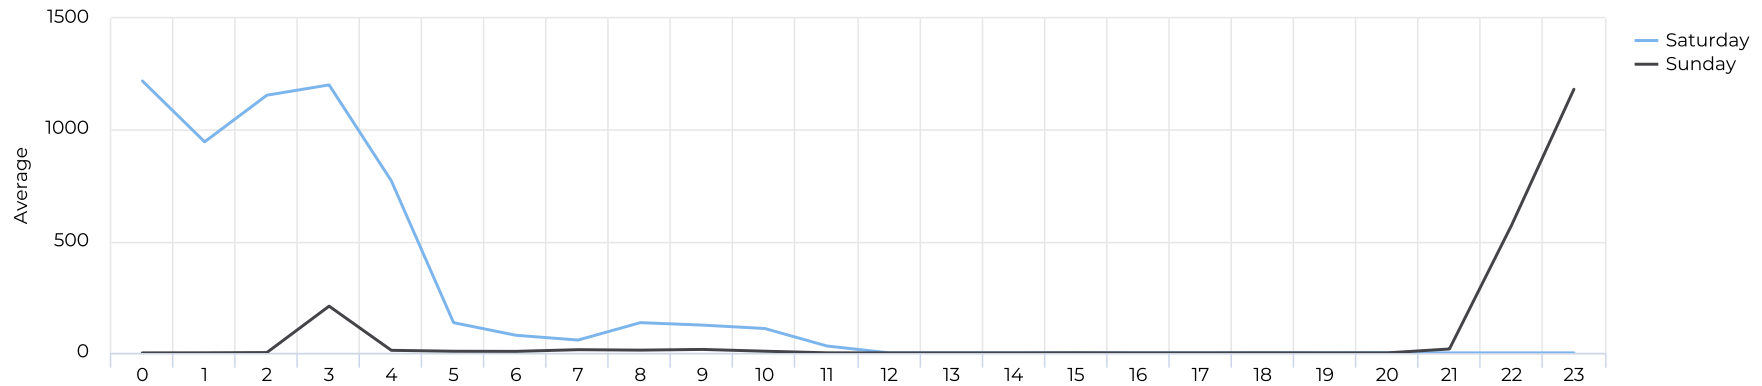

Brays at Spur 5

April 1, 2021 → April 30, 2021

Key Figures Summary

Site	Total	Average	Peak Count	Peak Period
Brays at Spur 5	108,447	3,615	27,829	Mon Apr 5, 2021
Brays at Spur 5 Pedestrian	104,525	3,484	27,693	Mon Apr 5, 2021
Brays Bayou Trail at Wheeler/Spur 5 Pedestrians Eastbound	104,510	3,484	27,693	Mon Apr 5, 2021
Brays at Spur 5 Cyclist	3,922	131	282	Sun Apr 25, 2021
Brays Bayou Trail at Wheeler/Spur 5 Cyclists Eastbound	2,332	78	153	Sun Apr 25, 2021
Brays Bayou Trail at Wheeler/Spur 5 Cyclists Westbound	1,590	53	129	Sun Apr 25, 2021
Brays Bayou Trail at Wheeler/Spur 5 Pedestrians Westbound	15	0	6	Thu Apr 8, 2021

Brays at Spur 5

April 1, 2021 → April 30, 2021

Time Series

Distribution

Brays at Spur 5

April 1, 2021 → April 30, 2021

Daily Data (Pedestrian)

Pedestrian Profile (Daily)

Brays at Spur 5

April 1, 2021 → April 30, 2021

Pedestrian - Weekday Profile (Hourly)

04/01/2021 → 04/30/2021

Pedestrian - Weekend Profile (Hourly)

04/01/2021 → 04/30/2021

Brays at Spur 5

April 1, 2021 → April 30, 2021

Cyclist Total (Daily)

Cyclist Profile (Daily)

Brays at Spur 5

April 1, 2021 → April 30, 2021

Cyclist - Weekday Profile (Hourly)

04/01/2021 → 04/30/2021

Cyclist - Weekend Profile (Hourly)

04/01/2021 → 04/30/2021