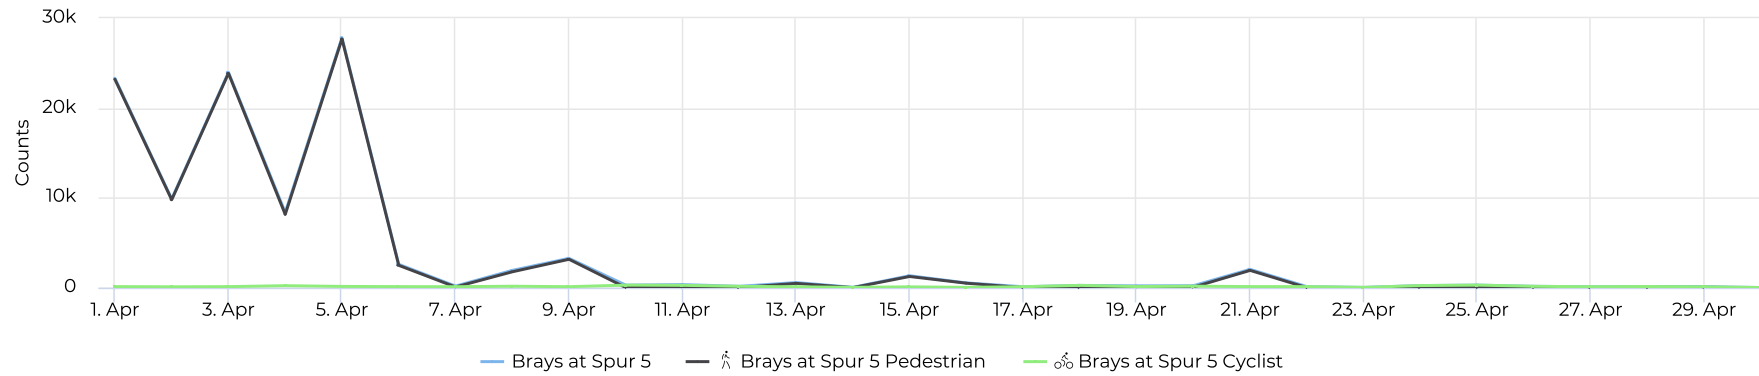

Brays Bayou Trail at Wheeler/Spur 5 April 2021 Report

Christopher Whaley

05/01/2021

Brays at Spur 5

April 1, 2021 → April 30, 2021

Counting Sites Map

Monthly Updates:

Note that we suspect the pedestrian counts from this device are exaggerated. We are looking into options on how to fix this error

Brays at Spur 5

April 1, 2021 → April 30, 2021

Key Figures Summary

Site	Total	Average	Peak Count	Peak Period
Brays at Spur 5	108,447	3,615	27,829	Mon Apr 5, 2021
Brays at Spur 5 Pedestrian	104,525	3,484	27,693	Mon Apr 5, 2021
Brays Bayou Trail at Wheeler/Spur 5 Pedestrians Eastbound	104,510	3,484	27,693	Mon Apr 5, 2021
Brays at Spur 5 Cyclist	3,922	131	282	Sun Apr 25, 2021
Brays Bayou Trail at Wheeler/Spur 5 Cyclists Eastbound	2,332	78	153	Sun Apr 25, 2021
Brays Bayou Trail at Wheeler/Spur 5 Cyclists Westbound	1,590	53	129	Sun Apr 25, 2021
Brays Bayou Trail at Wheeler/Spur 5 Pedestrians Westbound	15	0	6	Thu Apr 8, 2021

Brays at Spur 5

April 1, 2021 → April 30, 2021

Time Series

Distribution

Brays at Spur 5

April 1, 2021 → April 30, 2021

Daily Data (Pedestrian)

Pedestrian Profile (Daily)