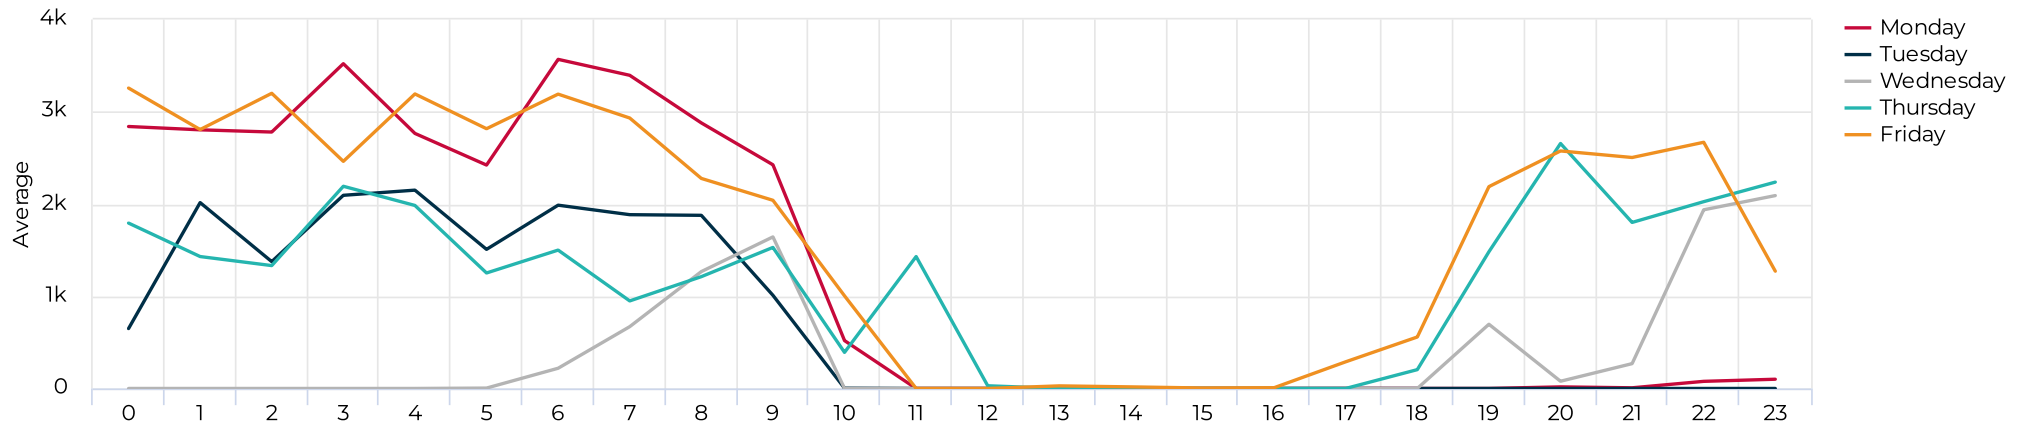

Brays at Spur 5

February 1, 2022 → February 28, 2022

Key Figures Summary

Site	Total ▼	Daily Average	Peak Day	Peak Count
Brays at Spur 5	138,934	4,962	Mon Feb 7, 2022	39,721
Brays at Spur 5 Pedestrian	136,621	4,879	Mon Feb 7, 2022	39,664
Brays Bayou Trail at Wheeler/Spur 5 Pedestrians Eastbound	135,652	4,845	Mon Feb 7, 2022	39,511
Brays at Spur 5 Cyclist	2,313	83	Sat Feb 19, 2022	186
Brays Bayou Trail at Wheeler/Spur 5 Cyclists Eastbound	1,376	49	Sat Feb 19, 2022	113
Brays Bayou Trail at Wheeler/Spur 5 Pedestrians Westbound	969	35	Sun Feb 6, 2022	356
Brays Bayou Trail at Wheeler/Spur 5 Cyclists Westbound	937	33	Sun Feb 6, 2022	95

Brays at Spur 5

February 1, 2022 → February 28, 2022

Daily traffic

Distribution

Brays at Spur 5

February 1, 2022 → February 28, 2022

Daily Data (Pedestrian)

Pedestrian Profile (Daily)

Brays at Spur 5

February 1, 2022 → February 28, 2022

Pedestrian - Weekday Profile (Hourly)

08/01/2022 → 08/31/2022

Pedestrian - Weekend Profile (Hourly)

08/01/2022 → 08/31/2022

Brays at Spur 5

February 1, 2022 → February 28, 2022

Cyclist Total (Daily)

Cyclist Profile (Daily)

Brays at Spur 5

February 1, 2022 → February 28, 2022

Cyclist - Weekday Profile (Hourly)

08/01/2022 → 08/31/2022

Cyclist - Weekend Profile (Hourly)

08/01/2022 → 08/31/2022