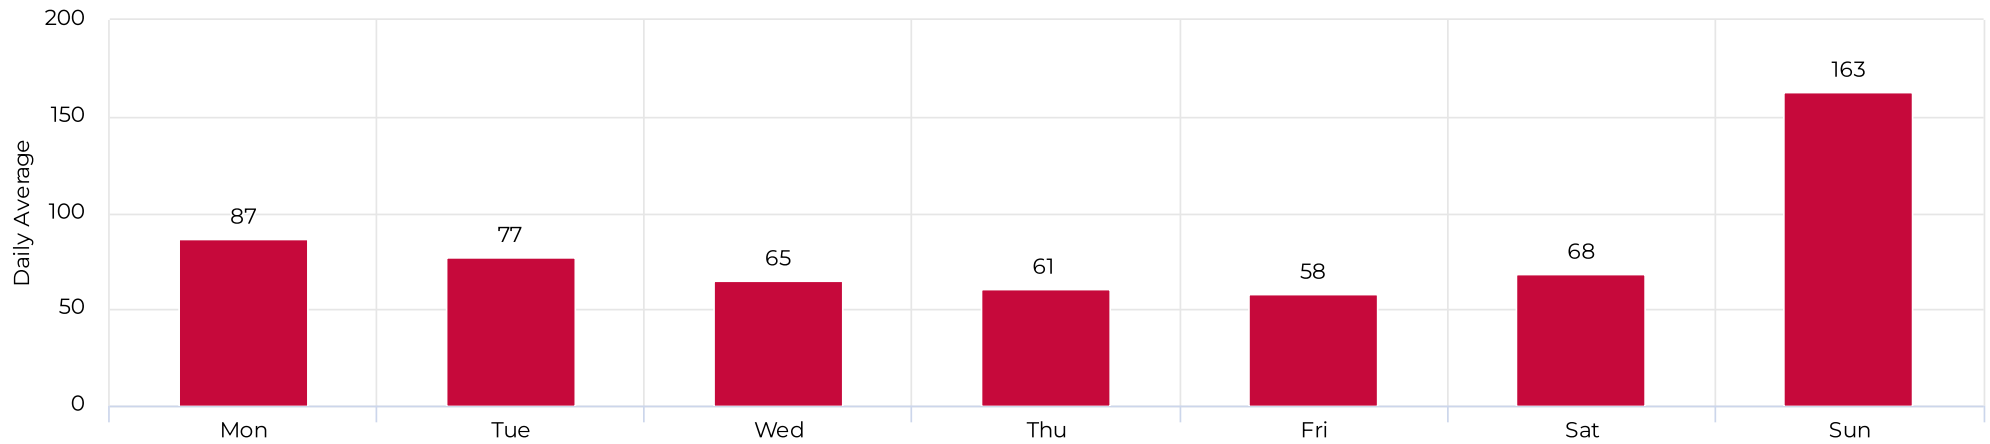

Brays at Spur 5

February 1, 2022 → February 28, 2022

Daily traffic

Distribution

Brays at Spur 5

February 1, 2022 → February 28, 2022

Daily Data (Pedestrian)

Pedestrian Profile (Daily)

Brays at Spur 5

February 1, 2022 → February 28, 2022

Pedestrian - Weekday Profile (Hourly)

08/01/2022 → 08/31/2022

Pedestrian - Weekend Profile (Hourly)

08/01/2022 → 08/31/2022

Brays at Spur 5

February 1, 2022 → February 28, 2022

Cyclist Total (Daily)

Cyclist Profile (Daily)

Brays at Spur 5

February 1, 2022 → February 28, 2022

Cyclist - Weekday Profile (Hourly)

08/01/2022 → 08/31/2022

Cyclist - Weekend Profile (Hourly)

08/01/2022 → 08/31/2022