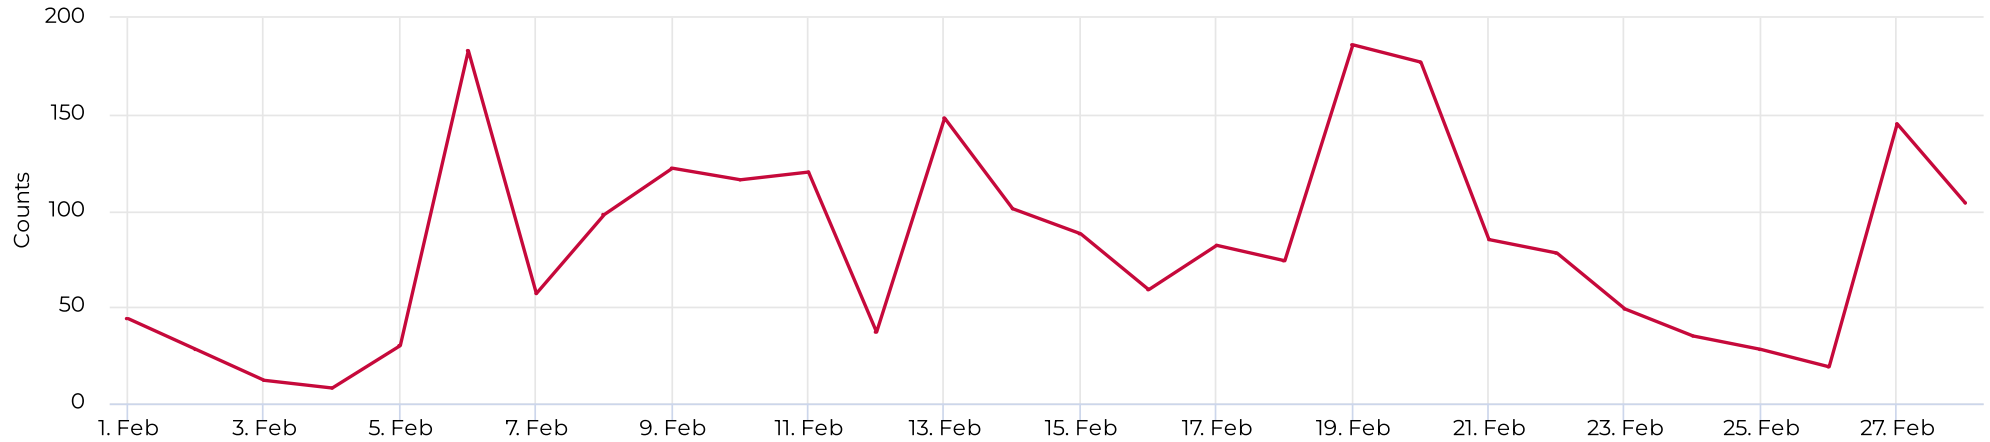

Brays at Spur 5

February 1, 2022 → February 28, 2022

Key Figures Summary

Site	Total ▼	Daily Average	Peak Day	Peak Count
Brays at Spur 5	138,934	4,962	Mon Feb 7, 2022	39,721
Brays at Spur 5 Pedestrian	136,621	4,879	Mon Feb 7, 2022	39,664
Brays Bayou Trail at Wheeler/Spur 5 Pedestrians Eastbound	135,652	4,845	Mon Feb 7, 2022	39,511
Brays at Spur 5 Cyclist	2,313	83	Sat Feb 19, 2022	186
Brays Bayou Trail at Wheeler/Spur 5 Cyclists Eastbound	1,376	49	Sat Feb 19, 2022	113
Brays Bayou Trail at Wheeler/Spur 5 Pedestrians Westbound	969	35	Sun Feb 6, 2022	356
Brays Bayou Trail at Wheeler/Spur 5 Cyclists Westbound	937	33	Sun Feb 6, 2022	95

Brays at Spur 5

February 1, 2022 → February 28, 2022

Daily traffic

Distribution

Brays at Spur 5

February 1, 2022 → February 28, 2022

Daily Data (Pedestrian)

Pedestrian Profile (Daily)

Brays at Spur 5

February 1, 2022 → February 28, 2022

Pedestrian - Weekday Profile (Hourly)

08/01/2022 → 08/31/2022

Pedestrian - Weekend Profile (Hourly)

08/01/2022 → 08/31/2022

Brays at Spur 5

February 1, 2022 → February 28, 2022

Cyclist Total (Daily)

Cyclist Profile (Daily)

Brays at Spur 5

February 1, 2022 → February 28, 2022

Cyclist - Weekday Profile (Hourly)

08/01/2022 → 08/31/2022

Cyclist - Weekend Profile (Hourly)

08/01/2022 → 08/31/2022