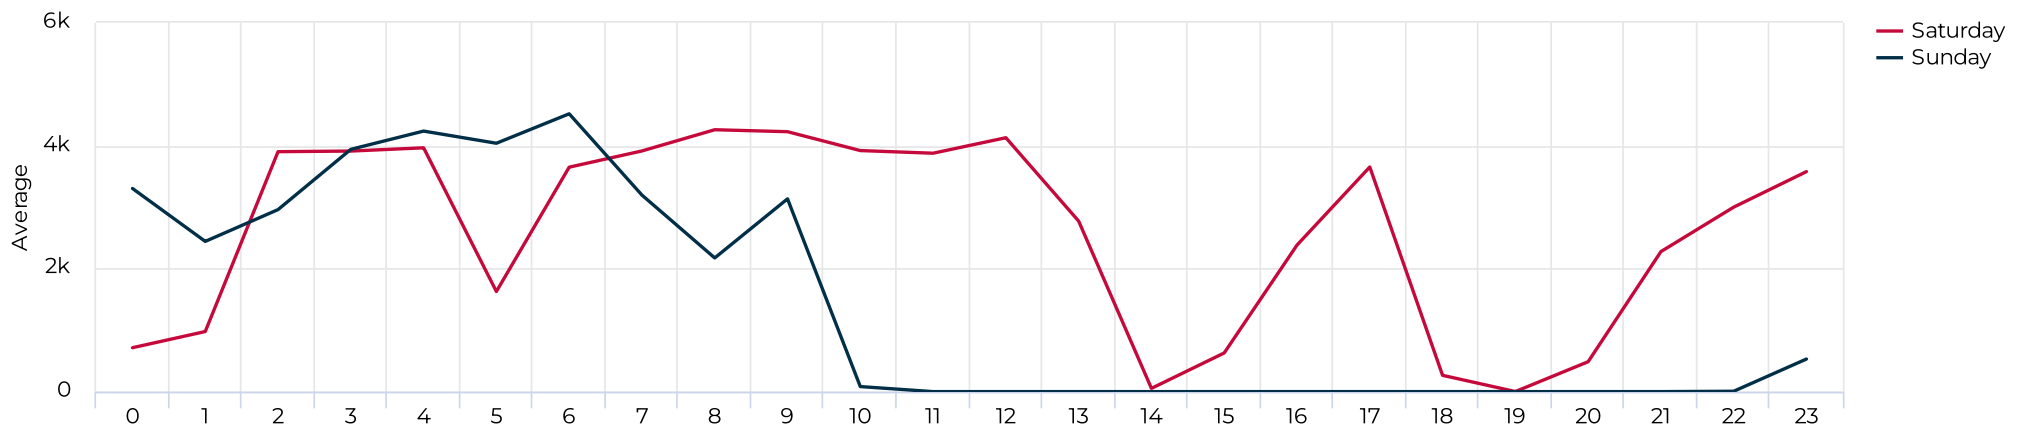

Brays at Spur 5

February 1, 2022 → February 28, 2022

Daily traffic

Distribution

Brays at Spur 5

February 1, 2022 → February 28, 2022

Daily Data (Pedestrian)

Pedestrian Profile (Daily)

Brays at Spur 5

February 1, 2022 → February 28, 2022

Pedestrian - Weekday Profile (Hourly)

08/01/2022 → 08/31/2022

Pedestrian - Weekend Profile (Hourly)

08/01/2022 → 08/31/2022

Brays at Spur 5

February 1, 2022 → February 28, 2022

Cyclist Total (Daily)

Cyclist Profile (Daily)

Brays at Spur 5

February 1, 2022 → February 28, 2022

Cyclist - Weekday Profile (Hourly)

08/01/2022 → 08/31/2022

Cyclist - Weekend Profile (Hourly)

08/01/2022 → 08/31/2022