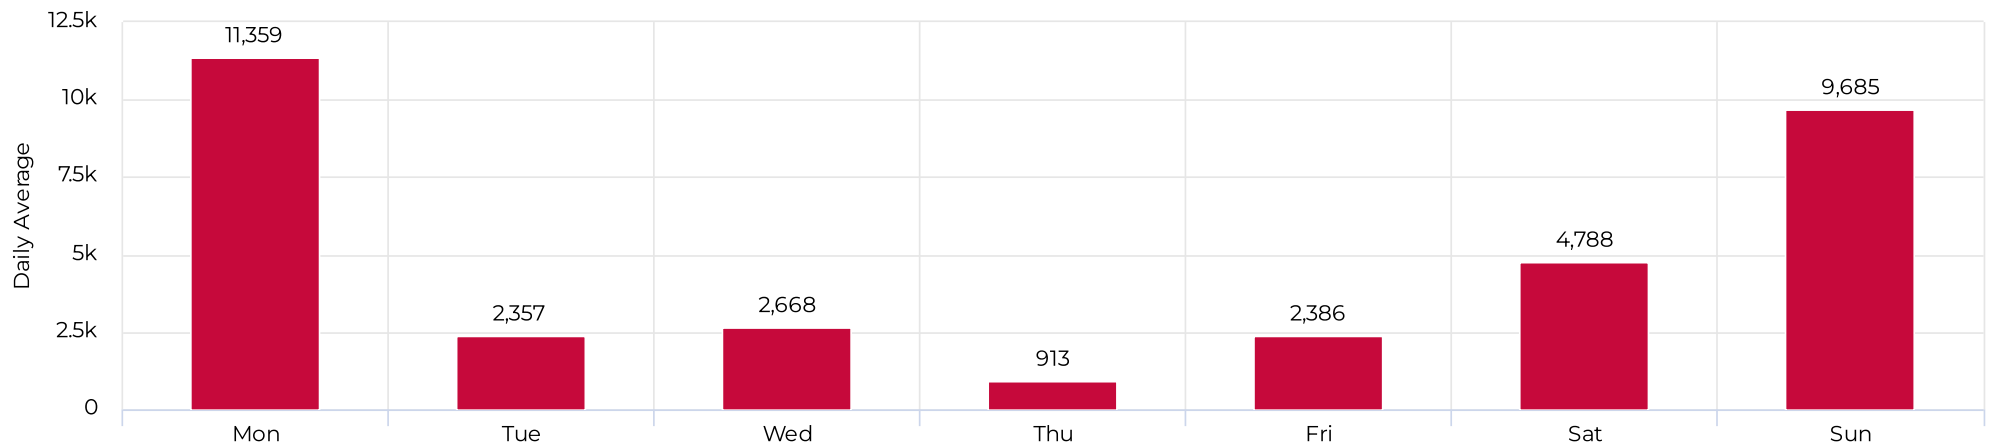

Brays at Spur 5

February 1, 2022 → February 28, 2022

Key Figures Summary

Site	Total ▼	Daily Average	Peak Day	Peak Count
Brays at Spur 5	138,934	4,962	Mon Feb 7, 2022	39,721
Brays at Spur 5 Pedestrian	136,621	4,879	Mon Feb 7, 2022	39,664
Brays Bayou Trail at Wheeler/Spur 5 Pedestrians Eastbound	135,652	4,845	Mon Feb 7, 2022	39,511
Brays at Spur 5 Cyclist	2,313	83	Sat Feb 19, 2022	186
Brays Bayou Trail at Wheeler/Spur 5 Cyclists Eastbound	1,376	49	Sat Feb 19, 2022	113
Brays Bayou Trail at Wheeler/Spur 5 Pedestrians Westbound	969	35	Sun Feb 6, 2022	356
Brays Bayou Trail at Wheeler/Spur 5 Cyclists Westbound	937	33	Sun Feb 6, 2022	95

Brays at Spur 5

February 1, 2022 → February 28, 2022

Daily traffic

Distribution

Brays at Spur 5

February 1, 2022 → February 28, 2022

Daily Data (Pedestrian)

Pedestrian Profile (Daily)

Brays at Spur 5

February 1, 2022 → February 28, 2022

Pedestrian - Weekday Profile (Hourly)

08/01/2022 → 08/31/2022

Pedestrian - Weekend Profile (Hourly)

08/01/2022 → 08/31/2022

Brays at Spur 5

February 1, 2022 → February 28, 2022

Cyclist Total (Daily)

Cyclist Profile (Daily)

Brays at Spur 5

February 1, 2022 → February 28, 2022

Cyclist - Weekday Profile (Hourly)

08/01/2022 → 08/31/2022

Cyclist - Weekend Profile (Hourly)

08/01/2022 → 08/31/2022