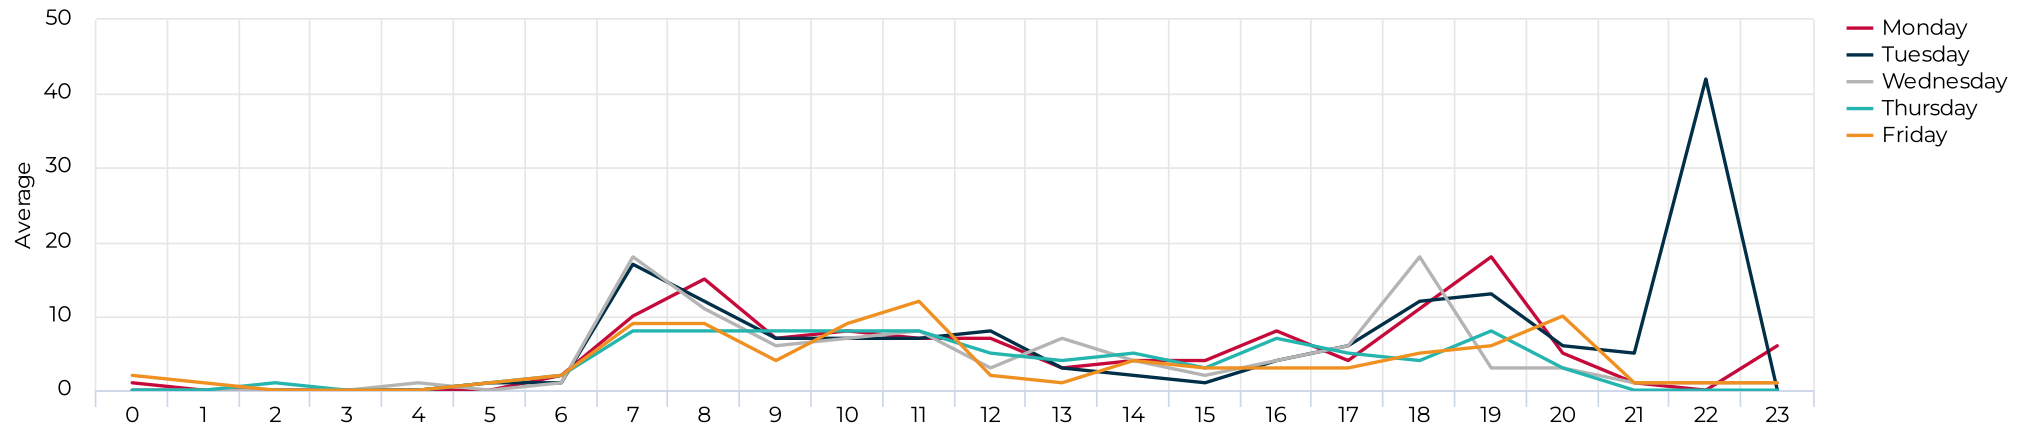

Brays at Spur 5

February 1, 2022 → February 28, 2022

Pedestrian - Weekday Profile (Hourly)

08/01/2022 → 08/31/2022

Pedestrian - Weekend Profile (Hourly)

08/01/2022 → 08/31/2022

Brays at Spur 5

February 1, 2022 → February 28, 2022

Cyclist Total (Daily)

Cyclist Profile (Daily)

Brays at Spur 5

February 1, 2022 → February 28, 2022

Cyclist - Weekday Profile (Hourly)

08/01/2022 → 08/31/2022

Cyclist - Weekend Profile (Hourly)

08/01/2022 → 08/31/2022