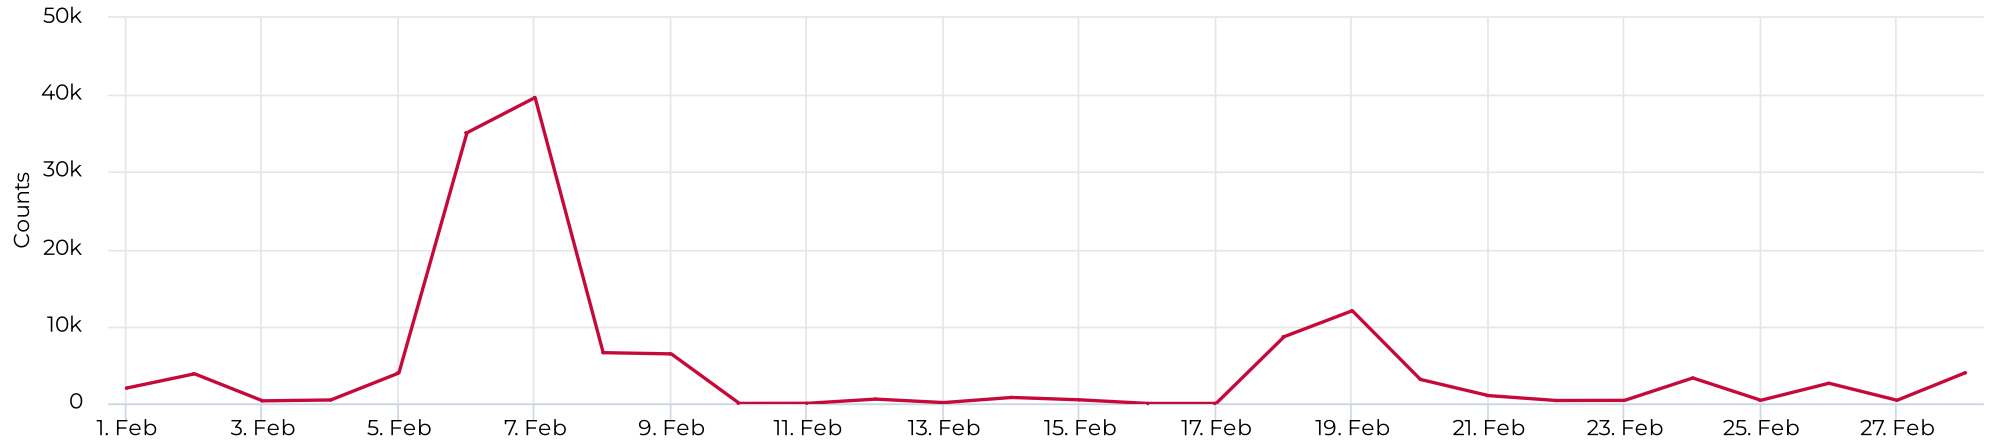

Brays at Spur 5

February 1, 2022 → February 28, 2022

Key Figures Summary

Site	Total ▼	Daily Average	Peak Day	Peak Count
Brays at Spur 5	138,934	4,962	Mon Feb 7, 2022	39,721
Brays at Spur 5 Pedestrian	136,621	4,879	Mon Feb 7, 2022	39,664
Brays Bayou Trail at Wheeler/Spur 5 Pedestrians Eastbound	135,652	4,845	Mon Feb 7, 2022	39,511
Brays at Spur 5 Cyclist	2,313	83	Sat Feb 19, 2022	186
Brays Bayou Trail at Wheeler/Spur 5 Cyclists Eastbound	1,376	49	Sat Feb 19, 2022	113
Brays Bayou Trail at Wheeler/Spur 5 Pedestrians Westbound	969	35	Sun Feb 6, 2022	356
Brays Bayou Trail at Wheeler/Spur 5 Cyclists Westbound	937	33	Sun Feb 6, 2022	95

Brays at Spur 5

February 1, 2022 → February 28, 2022

Daily traffic

Distribution

Brays at Spur 5

February 1, 2022 → February 28, 2022

Daily Data (Pedestrian)

Pedestrian Profile (Daily)

Brays at Spur 5

February 1, 2022 → February 28, 2022

Pedestrian - Weekday Profile (Hourly)

08/01/2022 → 08/31/2022

Pedestrian - Weekend Profile (Hourly)

08/01/2022 → 08/31/2022

Brays at Spur 5

February 1, 2022 → February 28, 2022

Cyclist Total (Daily)

Cyclist Profile (Daily)

Brays at Spur 5

February 1, 2022 → February 28, 2022

Cyclist - Weekday Profile (Hourly)

08/01/2022 → 08/31/2022

Cyclist - Weekend Profile (Hourly)

08/01/2022 → 08/31/2022