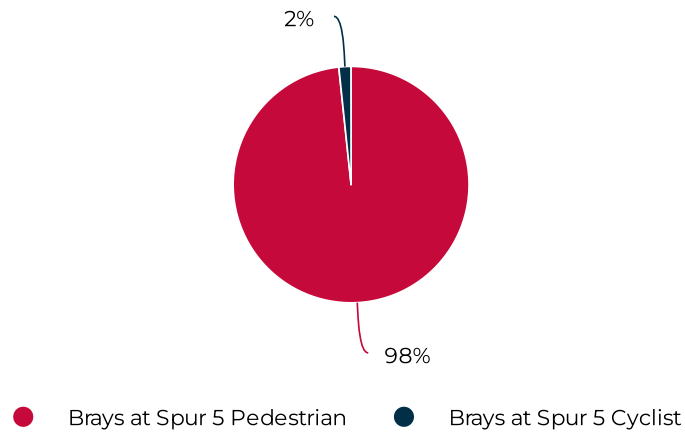

Brays at Spur 5

February 1, 2022 → February 28, 2022

Key Figures Summary

Site	Total ▼	Daily Average	Peak Day	Peak Count
Brays at Spur 5	138,934	4,962	Mon Feb 7, 2022	39,721
Brays at Spur 5 Pedestrian	136,621	4,879	Mon Feb 7, 2022	39,664
Brays Bayou Trail at Wheeler/Spur 5 Pedestrians Eastbound	135,652	4,845	Mon Feb 7, 2022	39,511
Brays at Spur 5 Cyclist	2,313	83	Sat Feb 19, 2022	186
Brays Bayou Trail at Wheeler/Spur 5 Cyclists Eastbound	1,376	49	Sat Feb 19, 2022	113
Brays Bayou Trail at Wheeler/Spur 5 Pedestrians Westbound	969	35	Sun Feb 6, 2022	356
Brays Bayou Trail at Wheeler/Spur 5 Cyclists Westbound	937	33	Sun Feb 6, 2022	95

Brays at Spur 5

February 1, 2022 → February 28, 2022

Daily traffic

Distribution

Brays at Spur 5

February 1, 2022 → February 28, 2022

Daily Data (Pedestrian)

Pedestrian Profile (Daily)