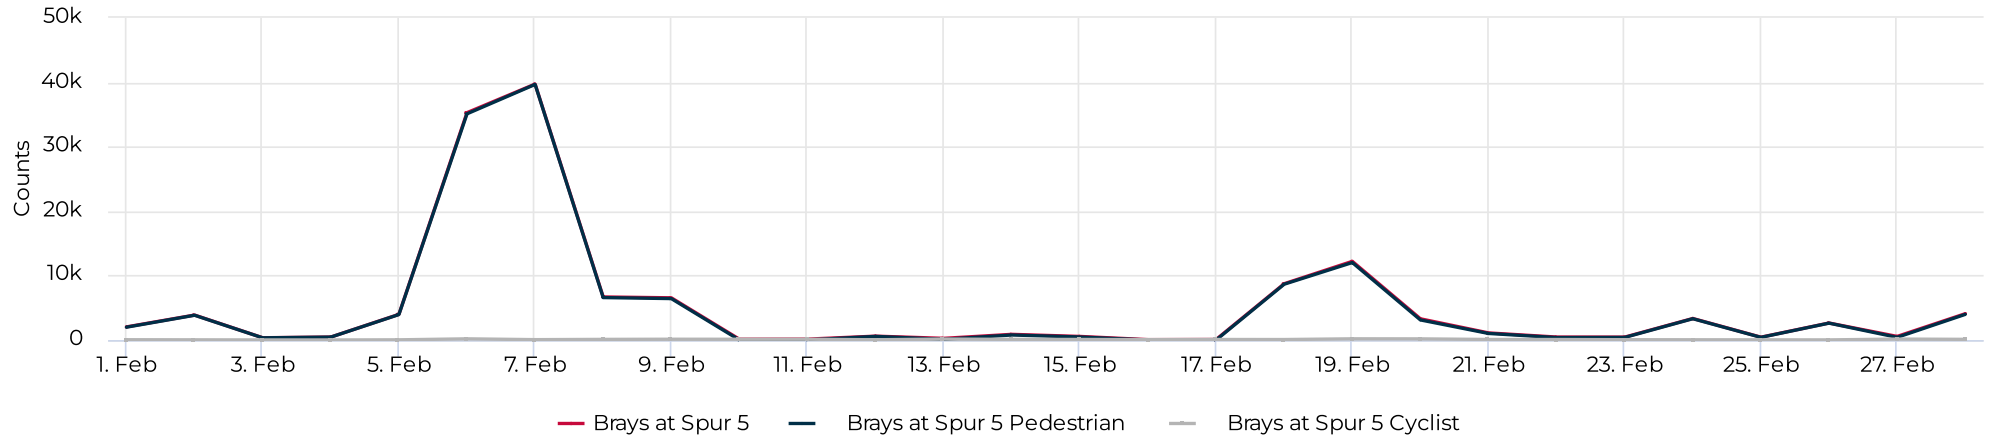

Brays Bayou Trail at Wheeler/Spur 5 February 2022 Report

Christopher Whaley, christopher.whaley@h-gac.com

03/01/2022

Brays at Spur 5

February 1, 2022 → February 28, 2022

Counting Sites Map

Monthly Updates:

A fix for the overcounting error was implemented on July 12th. We are continuing to monitor the counts at this location and will update these reports with any future developments.

Brays at Spur 5

February 1, 2022 → February 28, 2022

Key Figures Summary

Site	Total ▼	Daily Average	Peak Day	Peak Count
Brays at Spur 5	138,934	4,962	Mon Feb 7, 2022	39,721
Brays at Spur 5 Pedestrian	136,621	4,879	Mon Feb 7, 2022	39,664
Brays Bayou Trail at Wheeler/Spur 5 Pedestrians Eastbound	135,652	4,845	Mon Feb 7, 2022	39,511
Brays at Spur 5 Cyclist	2,313	83	Sat Feb 19, 2022	186
Brays Bayou Trail at Wheeler/Spur 5 Cyclists Eastbound	1,376	49	Sat Feb 19, 2022	113
Brays Bayou Trail at Wheeler/Spur 5 Pedestrians Westbound	969	35	Sun Feb 6, 2022	356
Brays Bayou Trail at Wheeler/Spur 5 Cyclists Westbound	937	33	Sun Feb 6, 2022	95

Brays at Spur 5

February 1, 2022 → February 28, 2022

Daily traffic

Distribution

Brays at Spur 5

February 1, 2022 → February 28, 2022

Daily Data (Pedestrian)

Pedestrian Profile (Daily)

Brays at Spur 5

February 1, 2022 → February 28, 2022

Pedestrian - Weekday Profile (Hourly)

08/01/2022 → 08/31/2022

Pedestrian - Weekend Profile (Hourly)

08/01/2022 → 08/31/2022

Brays at Spur 5

February 1, 2022 → February 28, 2022