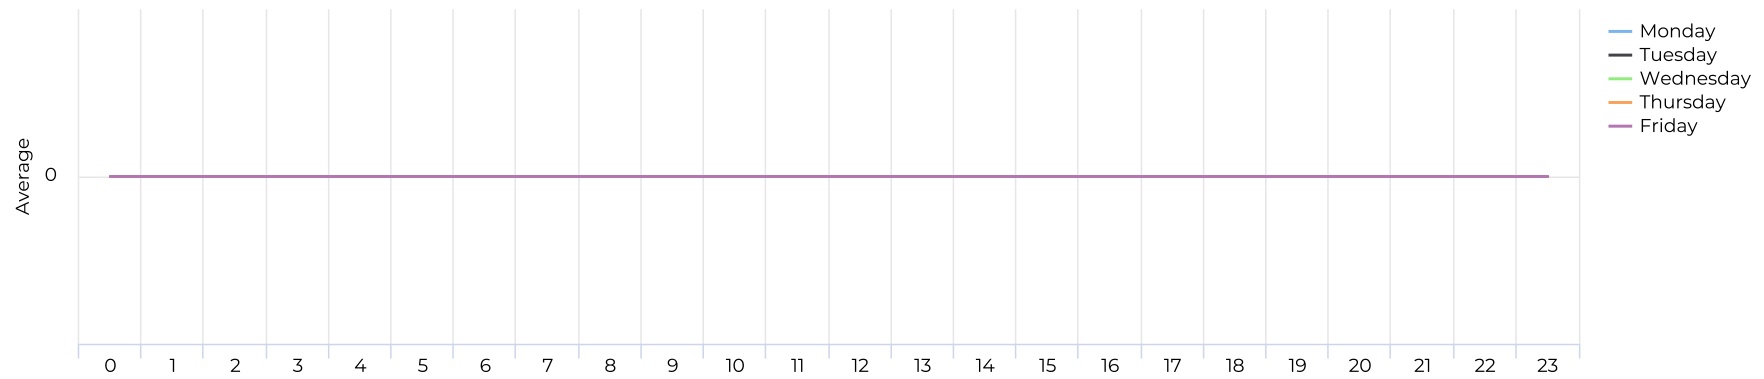

White Oak at 34th

May 1, 2021 → May 31, 2021

Pedestrian - Weekday Profile (Hourly)

05/01/2021 → 05/31/2021

Pedestrian - Weekend Profile (Hourly)

05/01/2021 → 05/31/2021

White Oak at 34th

May 1, 2021 → May 31, 2021

Cyclist Total (Daily)

Cyclist Profile (Daily)

White Oak at 34th

May 1, 2021 → May 31, 2021

Cyclist - Weekday Profile (Hourly)

05/01/2021 → 05/31/2021

Cyclist - Weekend Profile (Hourly)

05/01/2021 → 05/31/2021