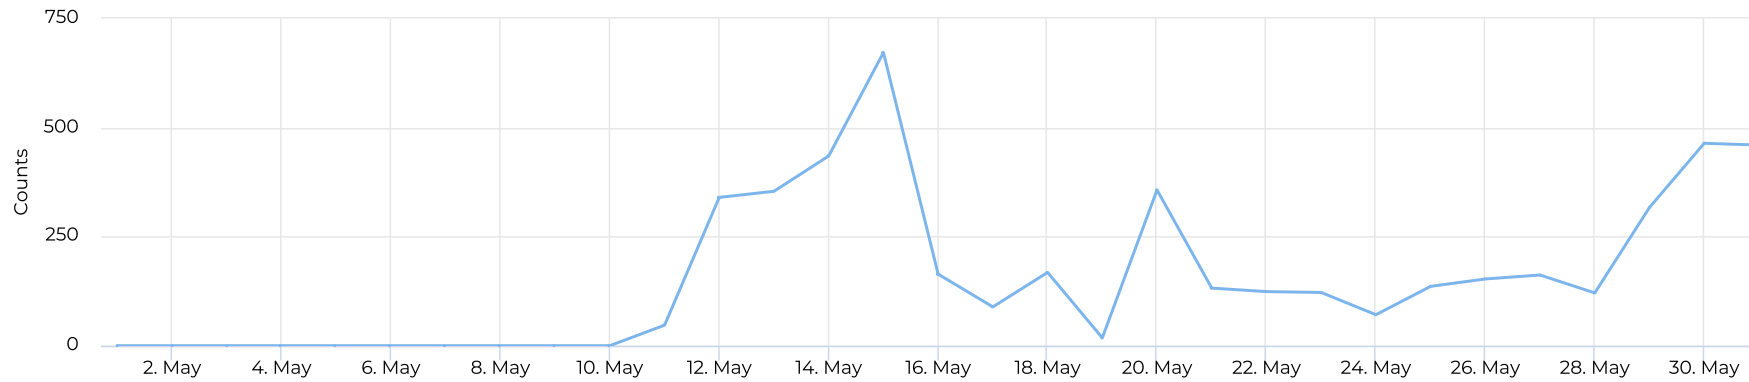

White Oak at 34th

May 1, 2021 → May 31, 2021

Key Figures Summary

| Site | Total | Average | Peak Count | Peak Period |
|------------------------------|-------|---------|------------|------------------|
| White Oak at 34th | 4,906 | 158 | 672 | Sat May 15, 2021 |
| White Oak at 34th Pedestrian | 4,906 | 158 | 672 | Sat May 15, 2021 |
| Pedestrians NB | 3,195 | 103 | 448 | Sat May 15, 2021 |
| Pedestrians SB | 1,711 | 55 | 224 | Sat May 15, 2021 |
| White Oak at 34th Cyclist | 0 | 0 | 0 | Thu May 20, 2021 |
| Bicycles NB | 0 | 0 | 0 | Mon May 17, 2021 |
| Bicycles SB | 0 | 0 | 0 | Sun May 16, 2021 |

White Oak at 34th

May 1, 2021 → May 31, 2021

Time Series

Distribution

White Oak at 34th

May 1, 2021 → May 31, 2021

Daily Data (Pedestrian)

Pedestrian Profile (Daily)

White Oak at 34th

May 1, 2021 → May 31, 2021

Pedestrian - Weekday Profile (Hourly)

05/01/2021 → 05/31/2021

Pedestrian - Weekend Profile (Hourly)

05/01/2021 → 05/31/2021

White Oak at 34th

May 1, 2021 → May 31, 2021

Cyclist Total (Daily)

Cyclist Profile (Daily)

White Oak at 34th

May 1, 2021 → May 31, 2021

Cyclist - Weekday Profile (Hourly)

05/01/2021 → 05/31/2021

Cyclist - Weekend Profile (Hourly)

05/01/2021 → 05/31/2021