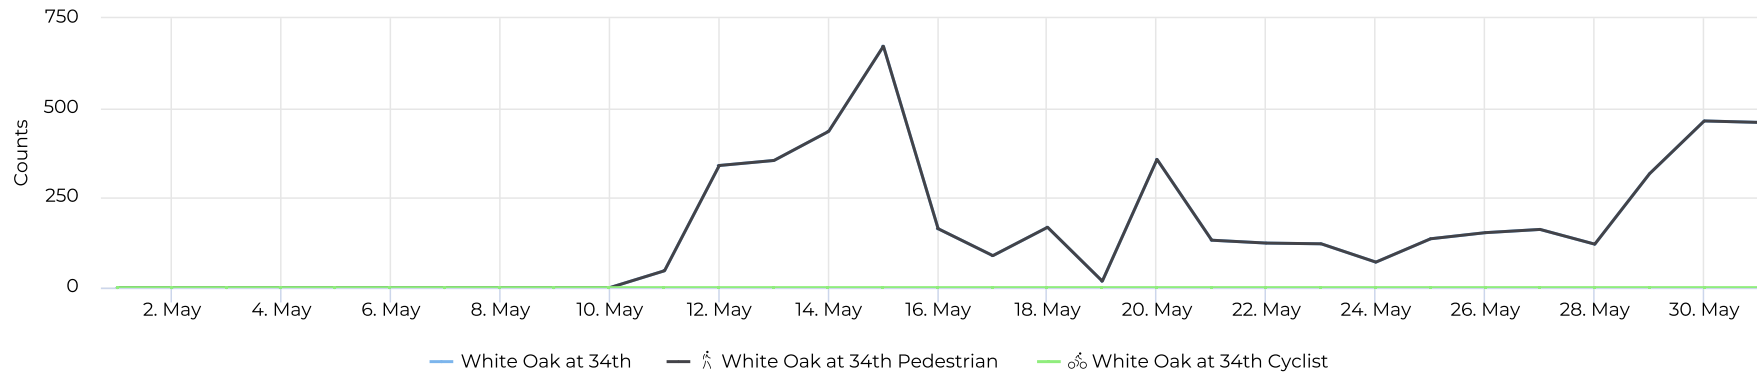

White Oak at 34th

May 1, 2021 → May 31, 2021

Key Figures Summary

| Site | Total | Average | Peak Count | Peak Period |
|------------------------------|-------|---------|------------|------------------|
| White Oak at 34th | 4,906 | 158 | 672 | Sat May 15, 2021 |
| White Oak at 34th Pedestrian | 4,906 | 158 | 672 | Sat May 15, 2021 |
| Pedestrians NB | 3,195 | 103 | 448 | Sat May 15, 2021 |
| Pedestrians SB | 1,711 | 55 | 224 | Sat May 15, 2021 |
| White Oak at 34th Cyclist | 0 | 0 | 0 | Thu May 20, 2021 |
| Bicycles NB | 0 | 0 | 0 | Mon May 17, 2021 |
| Bicycles SB | 0 | 0 | 0 | Sun May 16, 2021 |

White Oak at 34th

May 1, 2021 → May 31, 2021

Time Series

Distribution

White Oak at 34th

May 1, 2021 → May 31, 2021

Daily Data (Pedestrian)

Pedestrian Profile (Daily)

White Oak at 34th

May 1, 2021 → May 31, 2021

Pedestrian - Weekday Profile (Hourly)

05/01/2021 → 05/31/2021

Pedestrian - Weekend Profile (Hourly)

05/01/2021 → 05/31/2021

White Oak at 34th

May 1, 2021 → May 31, 2021

Cyclist Total (Daily)

Cyclist Profile (Daily)

White Oak at 34th

May 1, 2021 → May 31, 2021

Cyclist - Weekday Profile (Hourly)

05/01/2021 → 05/31/2021

Cyclist - Weekend Profile (Hourly)

05/01/2021 → 05/31/2021