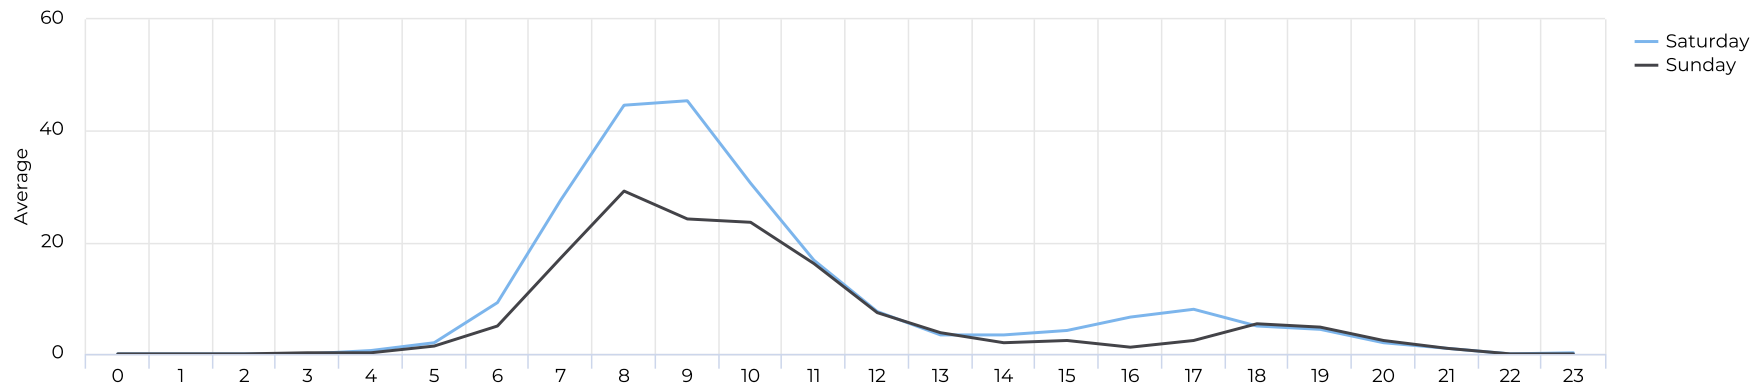

White Oak at 34th

May 1, 2021 → May 31, 2021

Time Series

Distribution

White Oak at 34th

May 1, 2021 → May 31, 2021

Daily Data (Pedestrian)

Pedestrian Profile (Daily)

White Oak at 34th

May 1, 2021 → May 31, 2021

Pedestrian - Weekday Profile (Hourly)

05/01/2021 → 05/31/2021

Pedestrian - Weekend Profile (Hourly)

05/01/2021 → 05/31/2021

White Oak at 34th

May 1, 2021 → May 31, 2021

Cyclist Total (Daily)

Cyclist Profile (Daily)

White Oak at 34th

May 1, 2021 → May 31, 2021

Cyclist - Weekday Profile (Hourly)

05/01/2021 → 05/31/2021

Cyclist - Weekend Profile (Hourly)

05/01/2021 → 05/31/2021