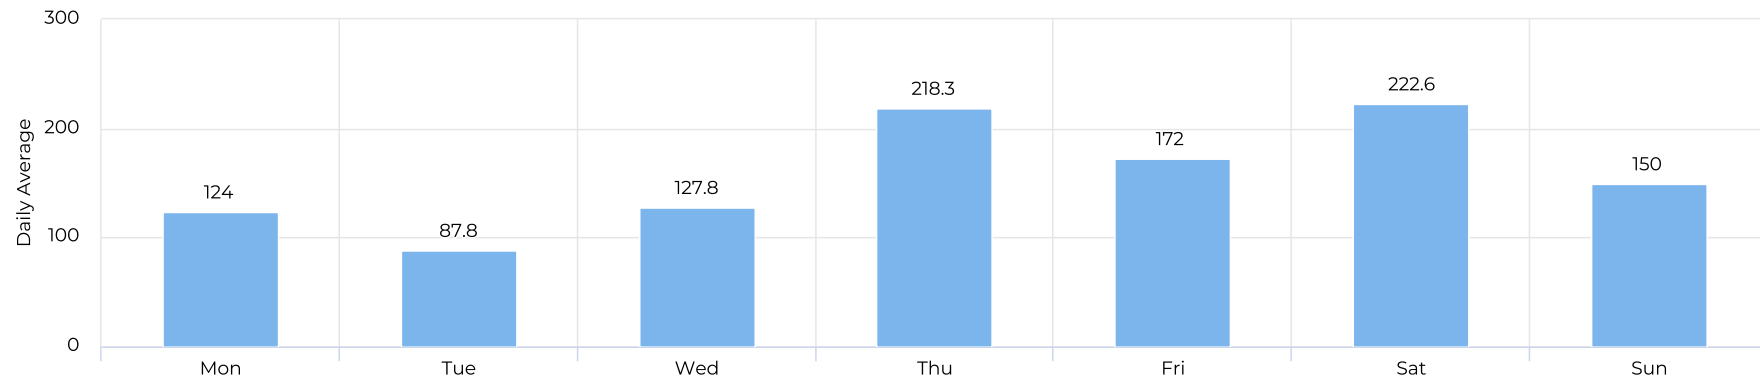

White Oak at 34th

May 1, 2021 → May 31, 2021

Key Figures Summary

| Site | Total | Average | Peak Count | Peak Period |
|------------------------------|-------|---------|------------|------------------|
| White Oak at 34th | 4,906 | 158 | 672 | Sat May 15, 2021 |
| White Oak at 34th Pedestrian | 4,906 | 158 | 672 | Sat May 15, 2021 |
| Pedestrians NB | 3,195 | 103 | 448 | Sat May 15, 2021 |
| Pedestrians SB | 1,711 | 55 | 224 | Sat May 15, 2021 |
| White Oak at 34th Cyclist | 0 | 0 | 0 | Thu May 20, 2021 |
| Bicycles NB | 0 | 0 | 0 | Mon May 17, 2021 |
| Bicycles SB | 0 | 0 | 0 | Sun May 16, 2021 |

White Oak at 34th

May 1, 2021 → May 31, 2021

Time Series

Distribution

White Oak at 34th

May 1, 2021 → May 31, 2021

Daily Data (Pedestrian)

Pedestrian Profile (Daily)

White Oak at 34th

May 1, 2021 → May 31, 2021

Pedestrian - Weekday Profile (Hourly)

05/01/2021 → 05/31/2021

Pedestrian - Weekend Profile (Hourly)

05/01/2021 → 05/31/2021

White Oak at 34th

May 1, 2021 → May 31, 2021

Cyclist Total (Daily)

Cyclist Profile (Daily)

White Oak at 34th

May 1, 2021 → May 31, 2021

Cyclist - Weekday Profile (Hourly)

05/01/2021 → 05/31/2021

Cyclist - Weekend Profile (Hourly)

05/01/2021 → 05/31/2021