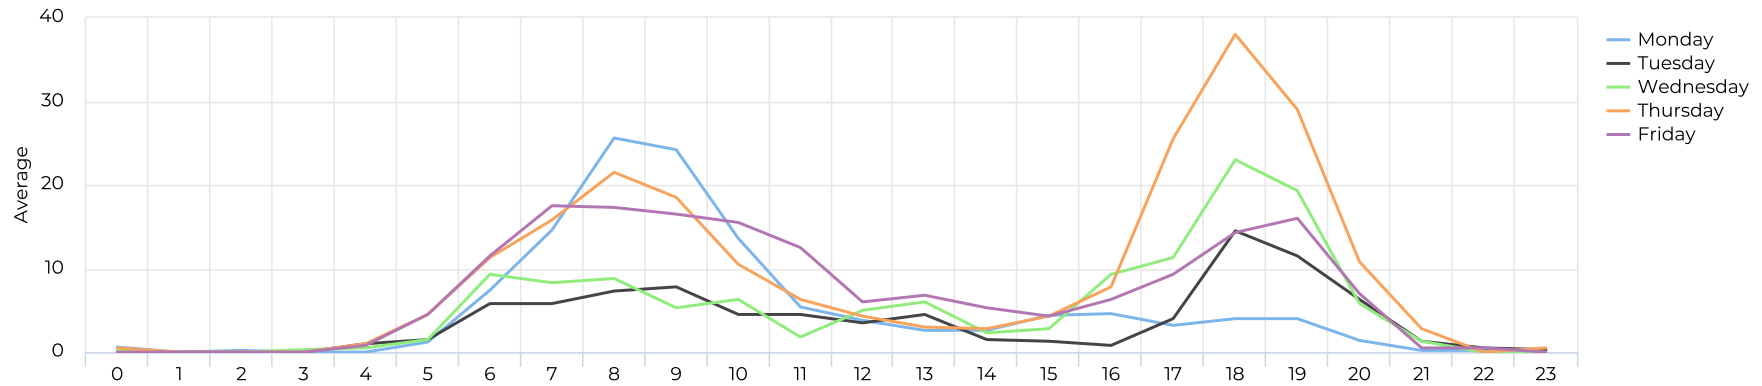

White Oak at 34th

May 1, 2021 → May 31, 2021

Key Figures Summary

| Site | Total | Average | Peak Count | Peak Period |
|------------------------------|-------|---------|------------|------------------|
| White Oak at 34th | 4,906 | 158 | 672 | Sat May 15, 2021 |
| White Oak at 34th Pedestrian | 4,906 | 158 | 672 | Sat May 15, 2021 |
| Pedestrians NB | 3,195 | 103 | 448 | Sat May 15, 2021 |
| Pedestrians SB | 1,711 | 55 | 224 | Sat May 15, 2021 |
| White Oak at 34th Cyclist | 0 | 0 | 0 | Thu May 20, 2021 |
| Bicycles NB | 0 | 0 | 0 | Mon May 17, 2021 |
| Bicycles SB | 0 | 0 | 0 | Sun May 16, 2021 |

White Oak at 34th

May 1, 2021 → May 31, 2021

Time Series

Distribution

White Oak at 34th

May 1, 2021 → May 31, 2021

Daily Data (Pedestrian)

Pedestrian Profile (Daily)

White Oak at 34th

May 1, 2021 → May 31, 2021

Pedestrian - Weekday Profile (Hourly)

05/01/2021 → 05/31/2021

Pedestrian - Weekend Profile (Hourly)

05/01/2021 → 05/31/2021

White Oak at 34th

May 1, 2021 → May 31, 2021

Cyclist Total (Daily)

Cyclist Profile (Daily)

White Oak at 34th

May 1, 2021 → May 31, 2021

Cyclist - Weekday Profile (Hourly)

05/01/2021 → 05/31/2021

Cyclist - Weekend Profile (Hourly)

05/01/2021 → 05/31/2021