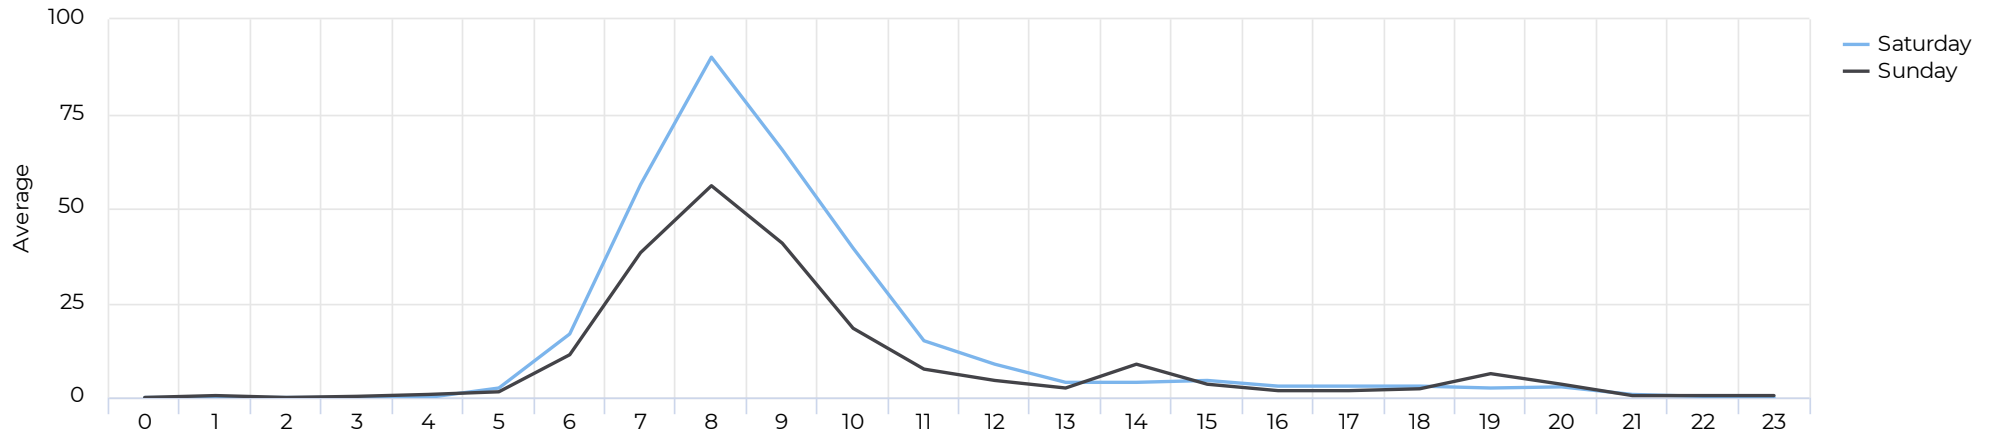

White Oak at 34th

June 1, 2021 → June 30, 2021

Time Series

Distribution

White Oak at 34th

June 1, 2021 → June 30, 2021

Daily Data (Pedestrian)

Pedestrian Profile (Daily)

White Oak at 34th

June 1, 2021 → June 30, 2021

Pedestrian - Weekday Profile (Hourly)

06/01/2021 → 06/30/2021

Pedestrian - Weekend Profile (Hourly)

06/01/2021 → 06/30/2021

White Oak at 34th

June 1, 2021 → June 30, 2021

Cyclist Total (Daily)

Cyclist Profile (Daily)

White Oak at 34th

June 1, 2021 → June 30, 2021

Cyclist - Weekday Profile (Hourly)

06/01/2021 → 06/30/2021

Cyclist - Weekend Profile (Hourly)

06/01/2021 → 06/30/2021