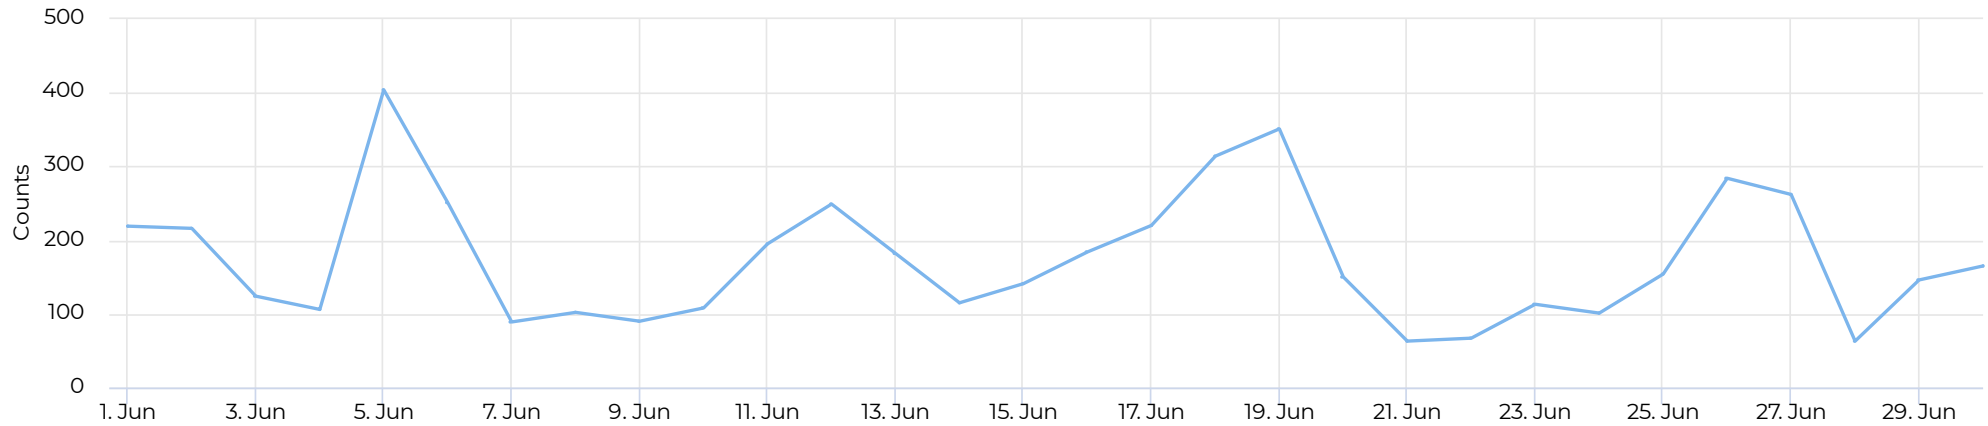

White Oak at 34th

June 1, 2021 → June 30, 2021

Key Figures Summary

Site	Total	Average	Peak Count	Peak Period
White Oak at 34th	5,228	174	404	Sat Jun 5, 2021
White Oak at 34th Pedestrian	5,228	174	404	Sat Jun 5, 2021
Pedestrians NB	3,646	122	319	Sat Jun 5, 2021
Pedestrians SB	1,582	53	130	Fri Jun 18, 2021
White Oak at 34th Cyclist	0	0	0	Fri Jun 25, 2021
Bicycles NB	0	0	0	Sun Jun 20, 2021
Bicycles SB	0	0	0	Wed Jun 16, 2021

White Oak at 34th

June 1, 2021 → June 30, 2021

Time Series

Distribution

White Oak at 34th

June 1, 2021 → June 30, 2021

Daily Data (Pedestrian)

Pedestrian Profile (Daily)

White Oak at 34th

June 1, 2021 → June 30, 2021

Pedestrian - Weekday Profile (Hourly)

06/01/2021 → 06/30/2021

Pedestrian - Weekend Profile (Hourly)

06/01/2021 → 06/30/2021

White Oak at 34th

June 1, 2021 → June 30, 2021

Cyclist Total (Daily)

Cyclist Profile (Daily)

White Oak at 34th

June 1, 2021 → June 30, 2021

Cyclist - Weekday Profile (Hourly)

06/01/2021 → 06/30/2021

Cyclist - Weekend Profile (Hourly)

06/01/2021 → 06/30/2021