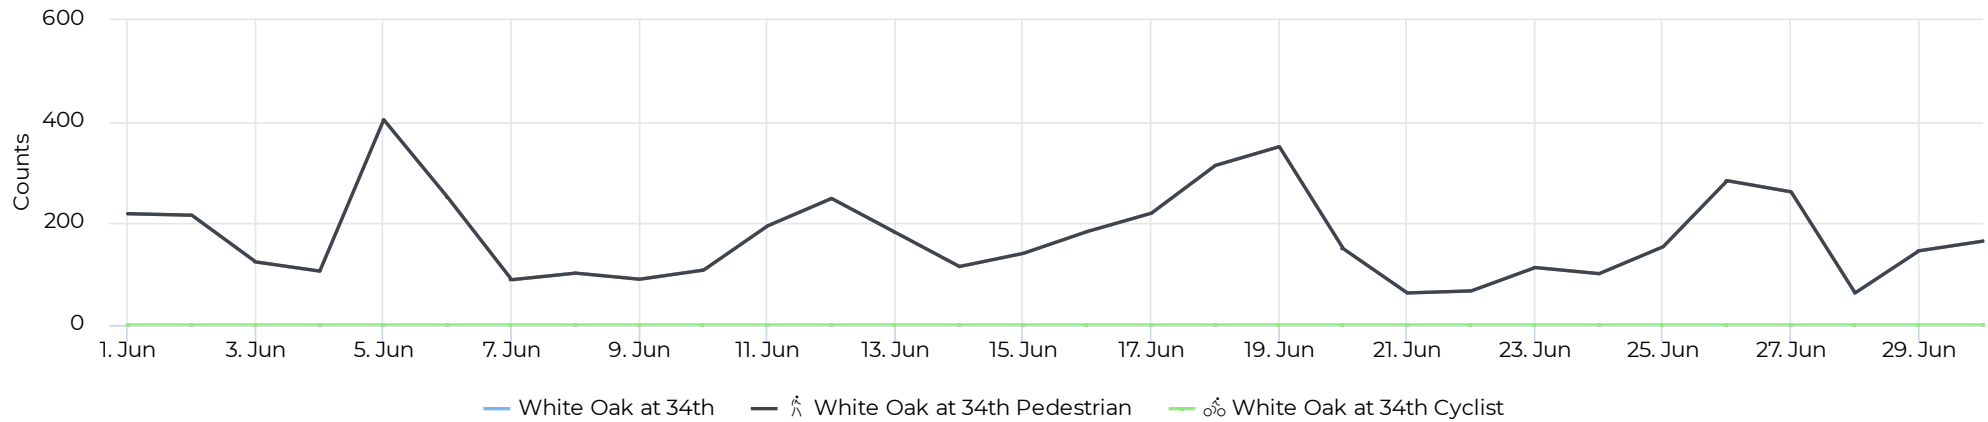

White Oak at 34th

June 1, 2021 → June 30, 2021

Key Figures Summary

Site	Total	Average	Peak Count	Peak Period
White Oak at 34th	5,228	174	404	Sat Jun 5, 2021
White Oak at 34th Pedestrian	5,228	174	404	Sat Jun 5, 2021
Pedestrians NB	3,646	122	319	Sat Jun 5, 2021
Pedestrians SB	1,582	53	130	Fri Jun 18, 2021
White Oak at 34th Cyclist	0	0	0	Fri Jun 25, 2021
Bicycles NB	0	0	0	Sun Jun 20, 2021
Bicycles SB	0	0	0	Wed Jun 16, 2021

White Oak at 34th

June 1, 2021 → June 30, 2021

Time Series

Distribution

White Oak at 34th

June 1, 2021 → June 30, 2021

Daily Data (Pedestrian)

Pedestrian Profile (Daily)

White Oak at 34th

June 1, 2021 → June 30, 2021

Pedestrian - Weekday Profile (Hourly)

06/01/2021 → 06/30/2021

Pedestrian - Weekend Profile (Hourly)

06/01/2021 → 06/30/2021

White Oak at 34th

June 1, 2021 → June 30, 2021

Cyclist Total (Daily)

Cyclist Profile (Daily)

White Oak at 34th

June 1, 2021 → June 30, 2021

Cyclist - Weekday Profile (Hourly)

06/01/2021 → 06/30/2021

Cyclist - Weekend Profile (Hourly)

06/01/2021 → 06/30/2021