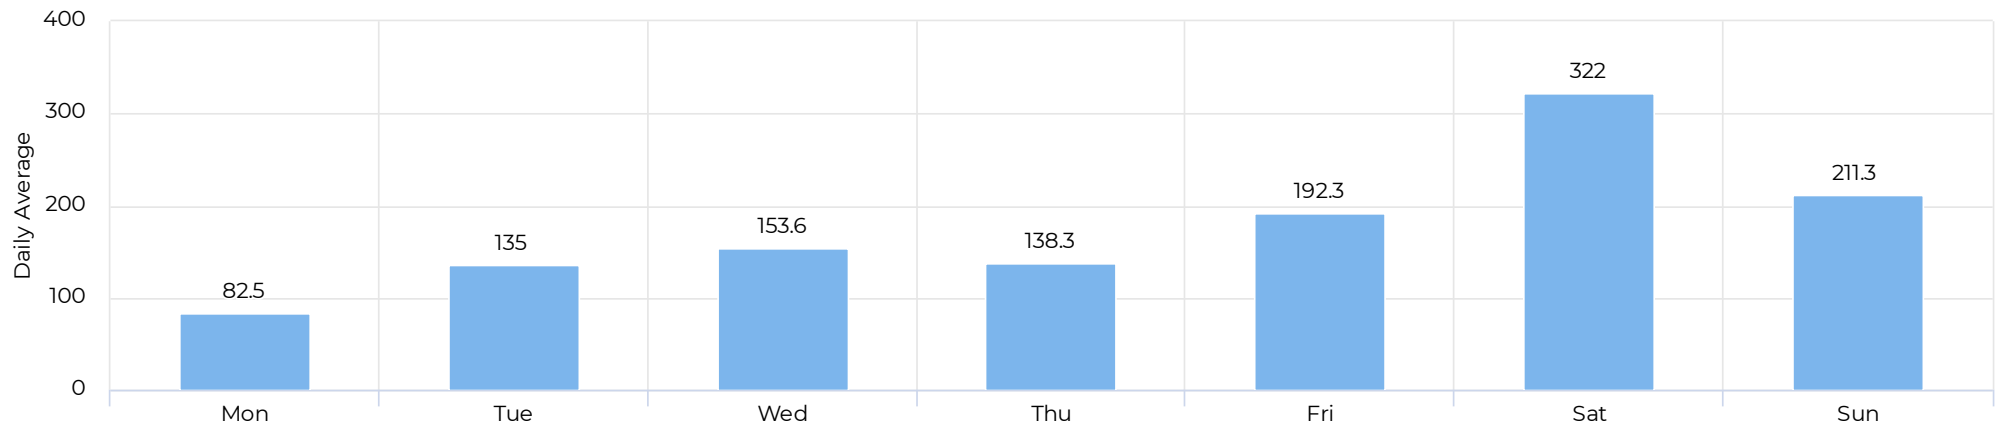

White Oak at 34th

June 1, 2021 → June 30, 2021

Key Figures Summary

Site	Total	Average	Peak Count	Peak Period
White Oak at 34th	5,228	174	404	Sat Jun 5, 2021
White Oak at 34th Pedestrian	5,228	174	404	Sat Jun 5, 2021
Pedestrians NB	3,646	122	319	Sat Jun 5, 2021
Pedestrians SB	1,582	53	130	Fri Jun 18, 2021
White Oak at 34th Cyclist	0	0	0	Fri Jun 25, 2021
Bicycles NB	0	0	0	Sun Jun 20, 2021
Bicycles SB	0	0	0	Wed Jun 16, 2021

White Oak at 34th

June 1, 2021 → June 30, 2021

Time Series

Distribution

White Oak at 34th

June 1, 2021 → June 30, 2021

Daily Data (Pedestrian)

Pedestrian Profile (Daily)

White Oak at 34th

June 1, 2021 → June 30, 2021

Pedestrian - Weekday Profile (Hourly)

06/01/2021 → 06/30/2021

Pedestrian - Weekend Profile (Hourly)

06/01/2021 → 06/30/2021

White Oak at 34th

June 1, 2021 → June 30, 2021

Cyclist Total (Daily)

Cyclist Profile (Daily)

White Oak at 34th

June 1, 2021 → June 30, 2021

Cyclist - Weekday Profile (Hourly)

06/01/2021 → 06/30/2021

Cyclist - Weekend Profile (Hourly)

06/01/2021 → 06/30/2021