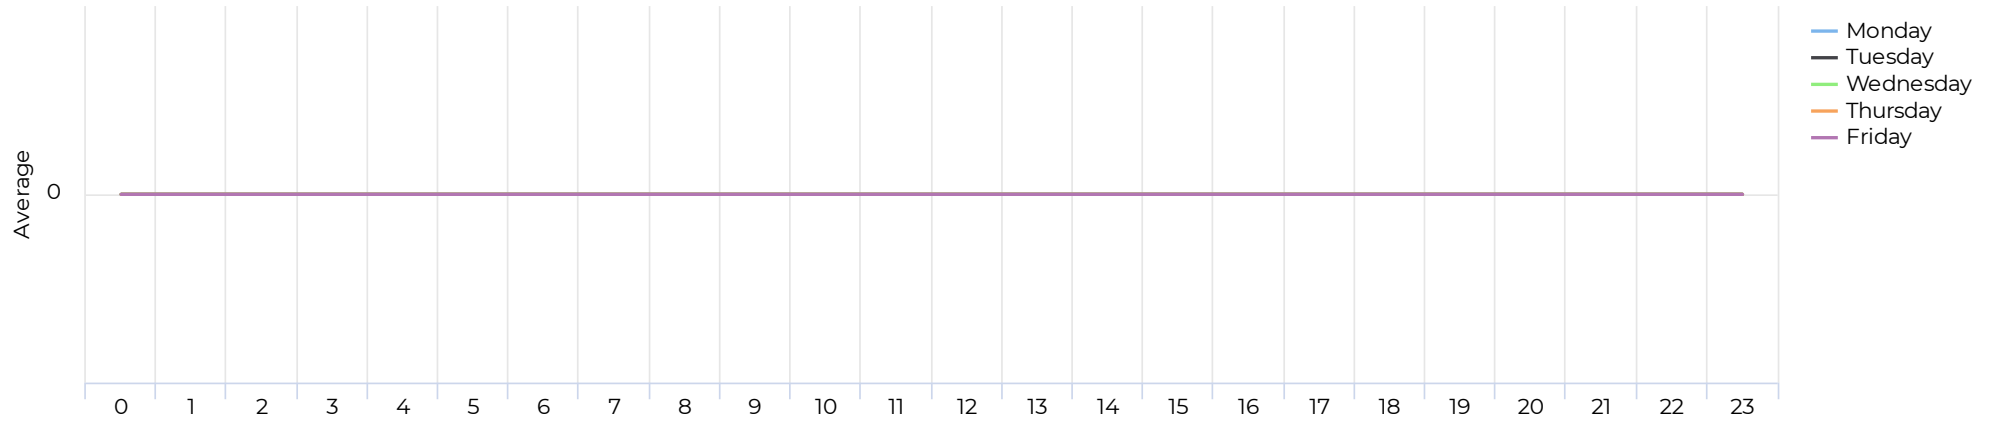

White Oak at 34th

June 1, 2021 → June 30, 2021

Pedestrian - Weekday Profile (Hourly)

06/01/2021 → 06/30/2021

Pedestrian - Weekend Profile (Hourly)

06/01/2021 → 06/30/2021

White Oak at 34th

June 1, 2021 → June 30, 2021

Cyclist Total (Daily)

Cyclist Profile (Daily)

White Oak at 34th

June 1, 2021 → June 30, 2021

Cyclist - Weekday Profile (Hourly)

06/01/2021 → 06/30/2021

Cyclist - Weekend Profile (Hourly)

06/01/2021 → 06/30/2021