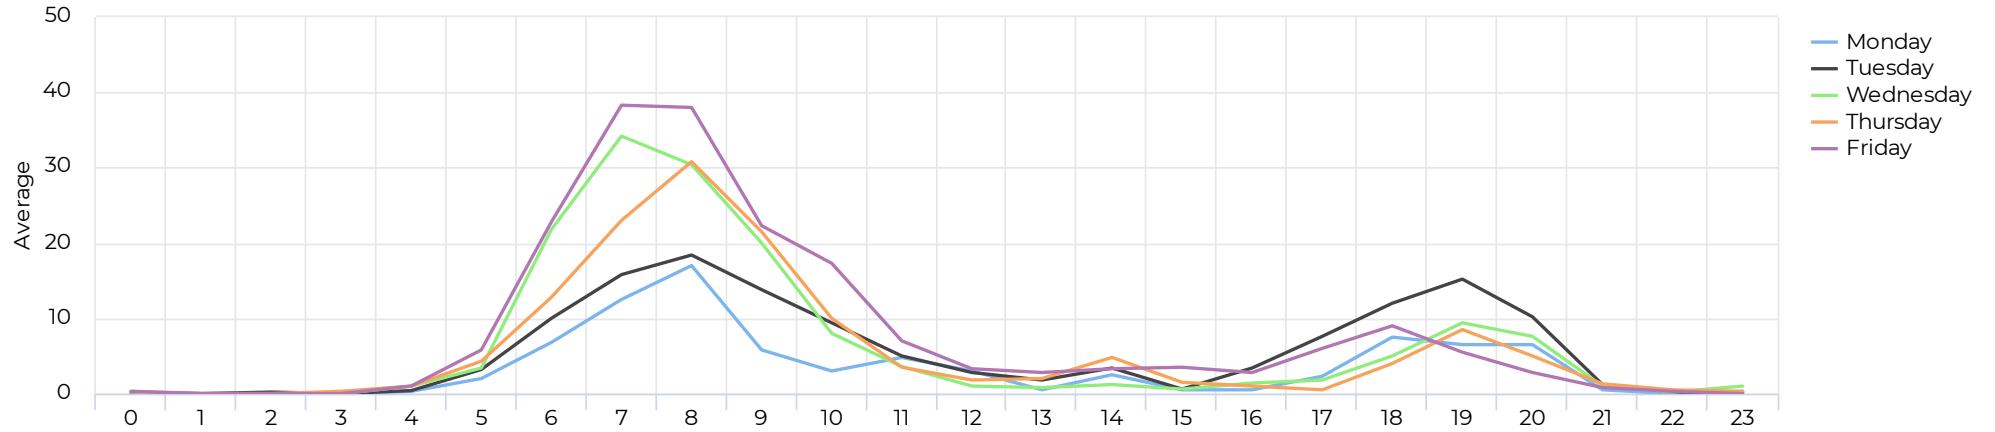

White Oak at 34th

June 1, 2021 → June 30, 2021

Key Figures Summary

Site	Total	Average	Peak Count	Peak Period
White Oak at 34th	5,228	174	404	Sat Jun 5, 2021
White Oak at 34th Pedestrian	5,228	174	404	Sat Jun 5, 2021
Pedestrians NB	3,646	122	319	Sat Jun 5, 2021
Pedestrians SB	1,582	53	130	Fri Jun 18, 2021
White Oak at 34th Cyclist	0	0	0	Fri Jun 25, 2021
Bicycles NB	0	0	0	Sun Jun 20, 2021
Bicycles SB	0	0	0	Wed Jun 16, 2021

White Oak at 34th

June 1, 2021 → June 30, 2021

Time Series

Distribution

White Oak at 34th

June 1, 2021 → June 30, 2021

Daily Data (Pedestrian)

Pedestrian Profile (Daily)

White Oak at 34th

June 1, 2021 → June 30, 2021

Pedestrian - Weekday Profile (Hourly)

06/01/2021 → 06/30/2021

Pedestrian - Weekend Profile (Hourly)

06/01/2021 → 06/30/2021

White Oak at 34th

June 1, 2021 → June 30, 2021

Cyclist Total (Daily)

Cyclist Profile (Daily)

White Oak at 34th

June 1, 2021 → June 30, 2021

Cyclist - Weekday Profile (Hourly)

06/01/2021 → 06/30/2021

Cyclist - Weekend Profile (Hourly)

06/01/2021 → 06/30/2021