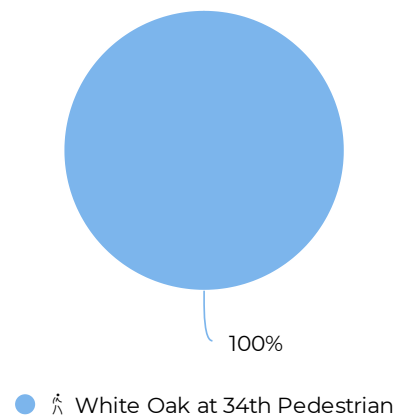

White Oak at 34th

June 1, 2021 → June 30, 2021

Key Figures Summary

Site	Total	Average	Peak Count	Peak Period
White Oak at 34th	5,228	174	404	Sat Jun 5, 2021
White Oak at 34th Pedestrian	5,228	174	404	Sat Jun 5, 2021
Pedestrians NB	3,646	122	319	Sat Jun 5, 2021
Pedestrians SB	1,582	53	130	Fri Jun 18, 2021
White Oak at 34th Cyclist	0	0	0	Fri Jun 25, 2021
Bicycles NB	0	0	0	Sun Jun 20, 2021
Bicycles SB	0	0	0	Wed Jun 16, 2021

White Oak at 34th

June 1, 2021 → June 30, 2021

Time Series

Distribution

White Oak at 34th

June 1, 2021 → June 30, 2021

Daily Data (Pedestrian)

Pedestrian Profile (Daily)