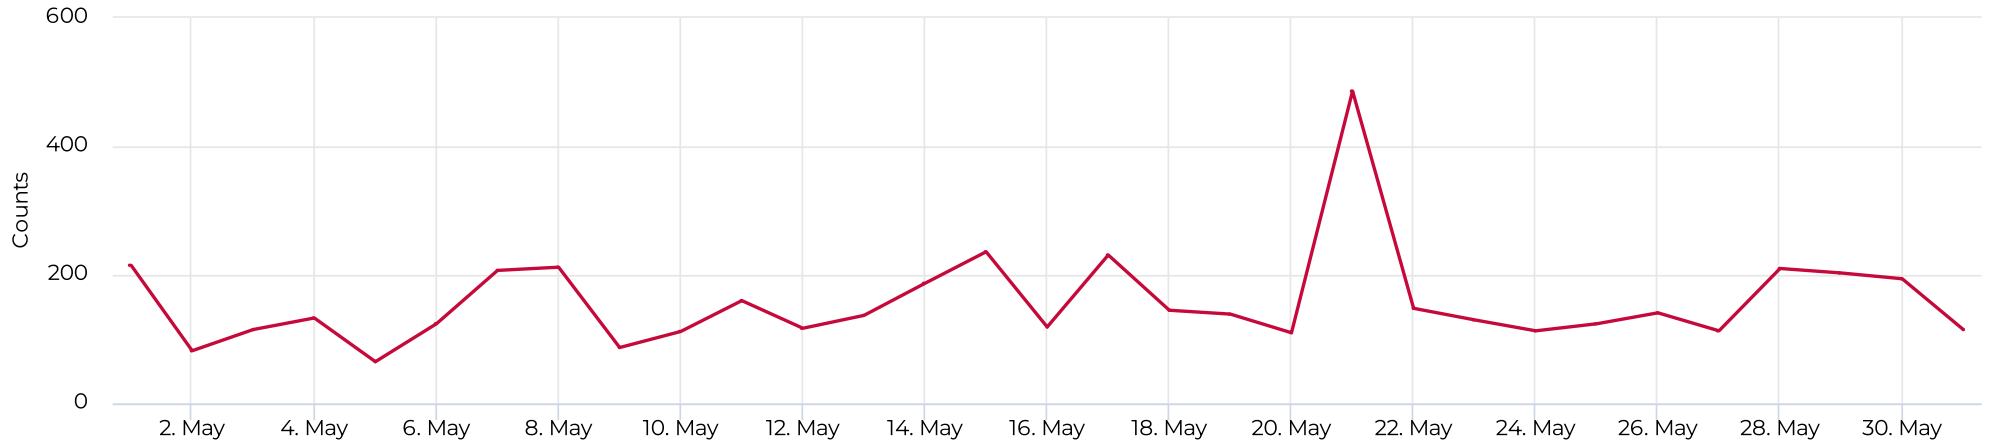

Brays at Spur 5

May 1, 2022 → May 31, 2022

Cyclist Total (Daily)