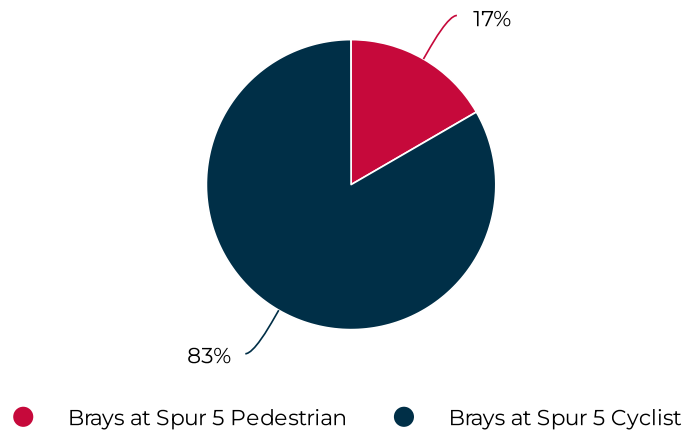

Distribution