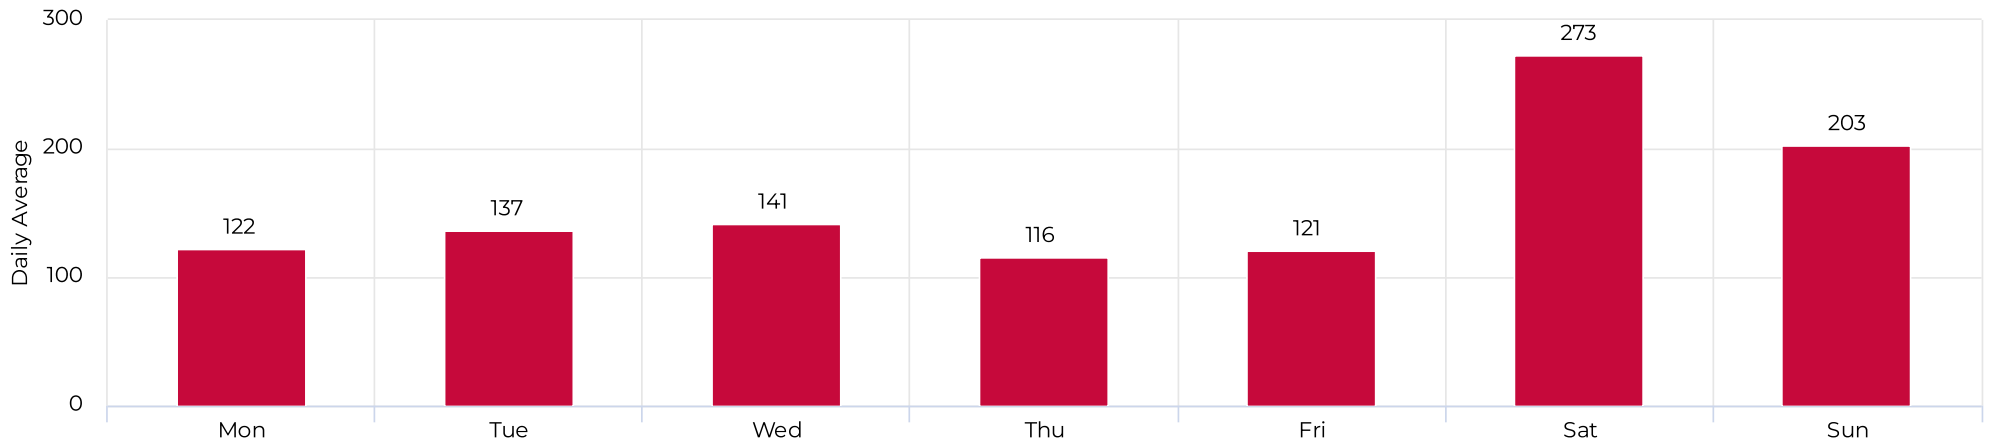

Cyclist Profile (Daily)