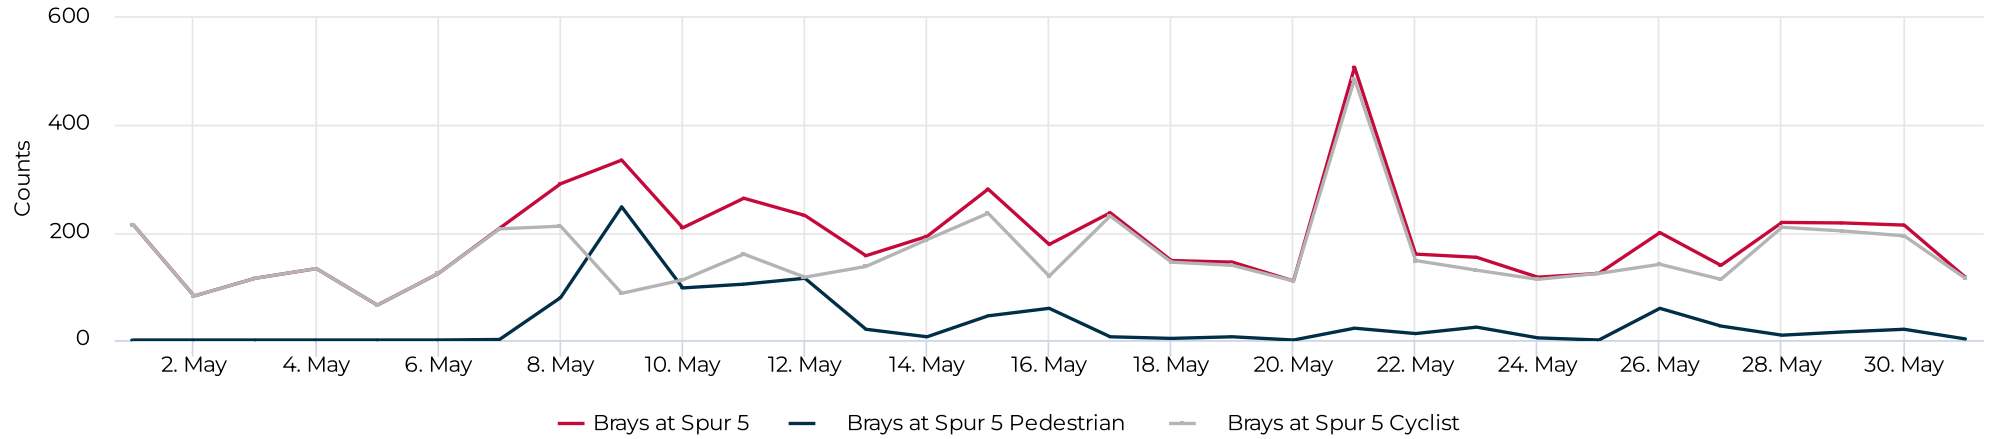

## Monthly Updates:

A fix for the overcounting error was implemented on July 12th. We are continuing to monitor the counts at this location and will update these reports with any future developments.

# Brays at Spur 5

May 1, 2022 → May 31, 2022

## Key Figures Summary

Site	Total ▼	Daily Average	Peak Day	Peak Count
Brays at Spur 5	5,892	190	Sat May 21, 2022	508
Brays at Spur 5 Cyclist	4,910	158	Sat May 21, 2022	486
Brays Bayou Trail at Wheeler/Spur 5 Cyclists Eastbound	2,917	94	Sat May 21, 2022	257
Brays Bayou Trail at Wheeler/Spur 5 Cyclists Westbound	1,993	64	Sat May 21, 2022	229
Brays at Spur 5 Pedestrian	982	32	Mon May 9, 2022	248
Brays Bayou Trail at Wheeler/Spur 5 Pedestrians Eastbound	981	32	Mon May 9, 2022	247
Brays Bayou Trail at Wheeler/Spur 5 Pedestrians Westbound	1	0	Mon May 9, 2022	1

## Daily traffic