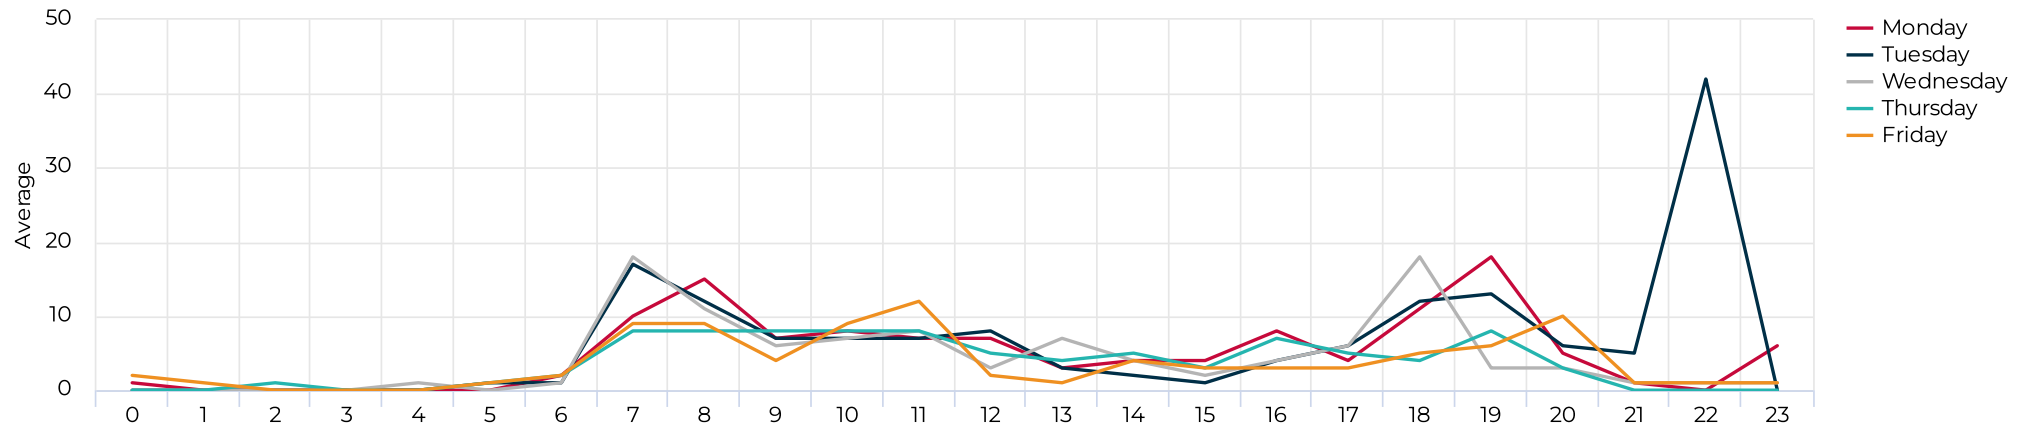

Brays at Spur 5

May 1, 2022 → May 31, 2022

Cyclist - Weekday Profile (Hourly)

08/01/2022 → 08/31/2022