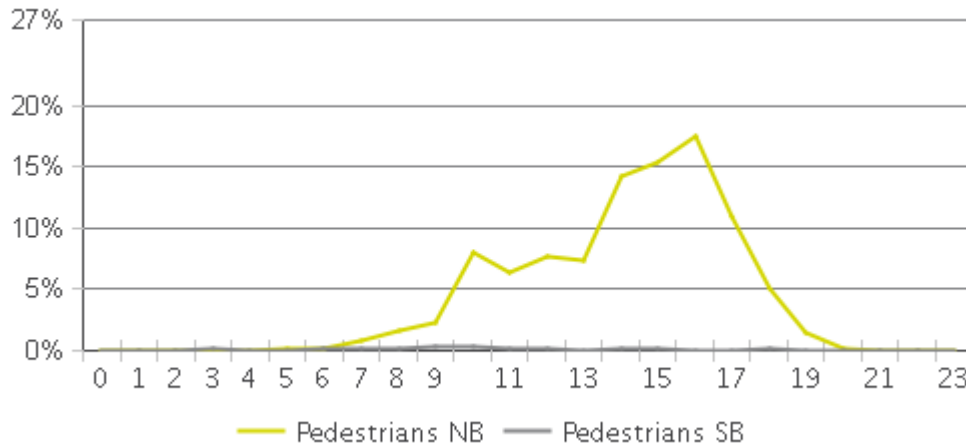

White Oak Trail at 34th St

Period Analyzed: Wednesday, August 01, 2018 to Friday, August 31, 2018

	Total Traffic for the Analyzed Period	Daily Average	Busiest Day of the Week	Distribution	
				IN	OUT
Pedestrians	4,073	131	Tuesday	99	1
Cyclists	6,787	219	Sunday	58	42

White Oak Trail at 34th St

Period Analyzed: Wednesday, August 01, 2018 to Friday, August 31, 2018

White Oak Trail at 34th St (Pedestrians)

Period Analyzed: Wednesday, August 01, 2018 to Friday, August 31, 2018

Daily Data

Weekly Profile

Hourly Profile during Weekdays

Hourly Profile during the Weekend

White Oak Trail at 34th St (Cyclists)

Period Analyzed: Wednesday, August 01, 2018 to Friday, August 31, 2018

Daily Data