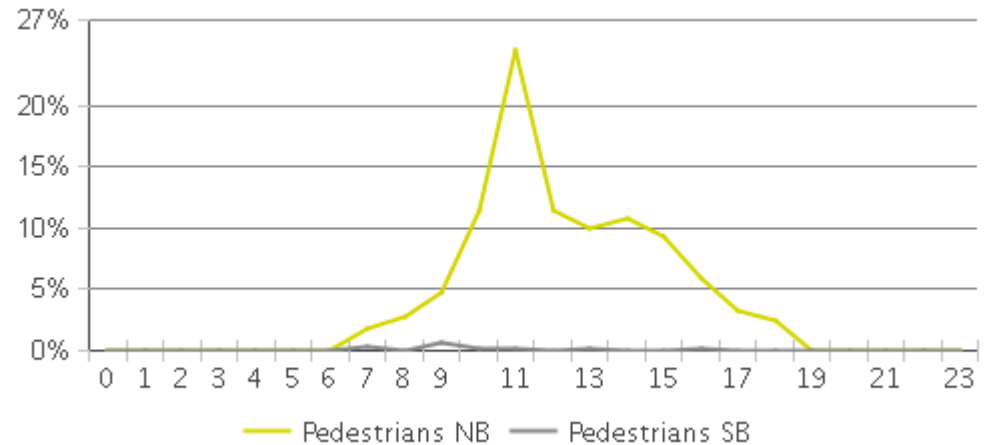

White Oak Trail at 34th St

Period Analyzed: Wednesday, August 01, 2018 to Friday, August 31, 2018

	Total Traffic for the Analyzed Period	Daily Average	Busiest Day of the Week	Distribution	
				IN	OUT
Pedestrians	4,073	131	Tuesday	99	1
Cyclists	6,787	219	Sunday	58	42

White Oak Trail at 34th St

Period Analyzed: Wednesday, August 01, 2018 to Friday, August 31, 2018

White Oak Trail at 34th St (Pedestrians)

Period Analyzed: Wednesday, August 01, 2018 to Friday, August 31, 2018

Daily Data

Weekly Profile

Hourly Profile during Weekdays

Hourly Profile during the Weekend

White Oak Trail at 34th St (Cyclists)

Period Analyzed: Wednesday, August 01, 2018 to Friday, August 31, 2018

Daily Data

Weekly Profile

Hourly Profile during Weekdays

Hourly Profile during the Weekend