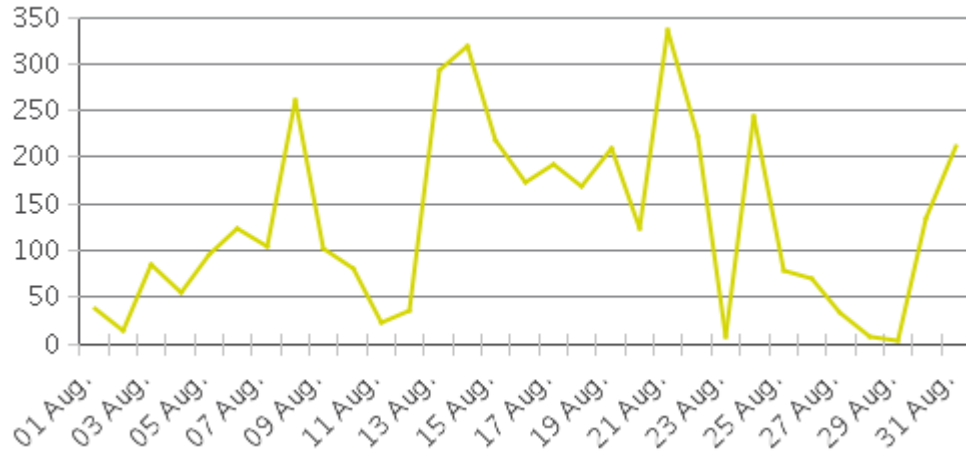

White Oak Trail at 34th St

Period Analyzed: Wednesday, August 01, 2018 to Friday, August 31, 2018

	Total Traffic for the Analyzed Period	Daily Average	Busiest Day of the Week	Distribution	
				IN	OUT
Pedestrians	4,073	131	Tuesday	99	1
Cyclists	6,787	219	Sunday	58	42

White Oak Trail at 34th St

Period Analyzed: Wednesday, August 01, 2018 to Friday, August 31, 2018

White Oak Trail at 34th St (Pedestrians)

Period Analyzed: Wednesday, August 01, 2018 to Friday, August 31, 2018

Daily Data

Weekly Profile

Hourly Profile during Weekdays

Hourly Profile during the Weekend

White Oak Trail at 34th St (Cyclists)

Period Analyzed: Wednesday, August 01, 2018 to Friday, August 31, 2018

Daily Data

Weekly Profile

Hourly Profile during Weekdays

Hourly Profile during the Weekend