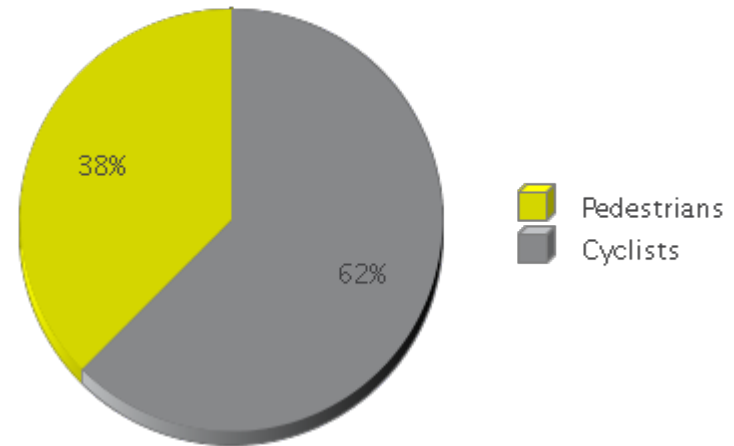

White Oak Trail at 34th St

Period Analyzed: Wednesday, August 01, 2018 to Friday, August 31, 2018

	Total Traffic for the Analyzed Period	Daily Average	Busiest Day of the Week	Distribution	
				IN	OUT
Pedestrians	4,073	131	Tuesday	99	1
Cyclists	6,787	219	Sunday	58	42

White Oak Trail at 34th St

Period Analyzed: Wednesday, August 01, 2018 to Friday, August 31, 2018

White Oak Trail at 34th St (Pedestrians)

Period Analyzed: Wednesday, August 01, 2018 to Friday, August 31, 2018

Daily Data

Weekly Profile

Hourly Profile during Weekdays

Hourly Profile during the Weekend

White Oak Trail at 34th St (Cyclists)

Period Analyzed: Wednesday, August 01, 2018 to Friday, August 31, 2018

Daily Data