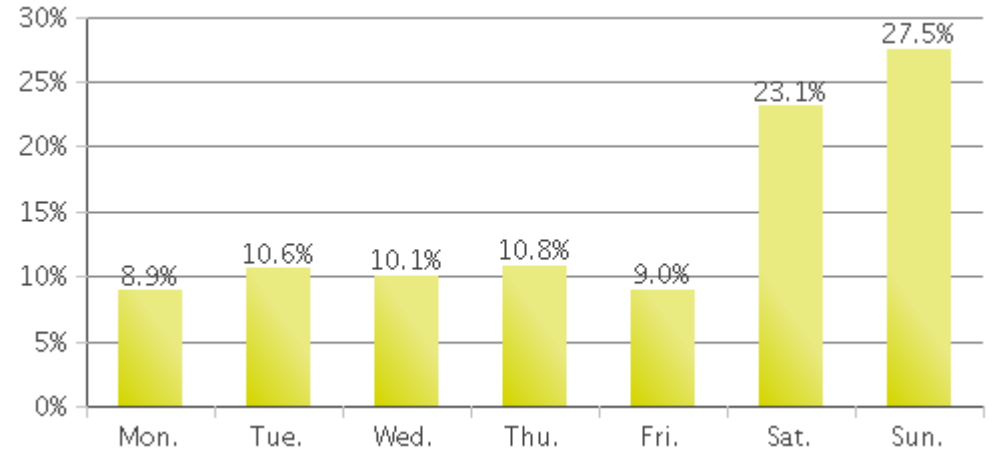

White Oak Trail at 34th St

Period Analyzed: Wednesday, August 01, 2018 to Friday, August 31, 2018

White Oak Trail at 34th St (Pedestrians)

Period Analyzed: Wednesday, August 01, 2018 to Friday, August 31, 2018

Daily Data

Weekly Profile

Hourly Profile during Weekdays

Hourly Profile during the Weekend

White Oak Trail at 34th St (Cyclists)

Period Analyzed: Wednesday, August 01, 2018 to Friday, August 31, 2018

Daily Data

Weekly Profile

Hourly Profile during Weekdays

Hourly Profile during the Weekend