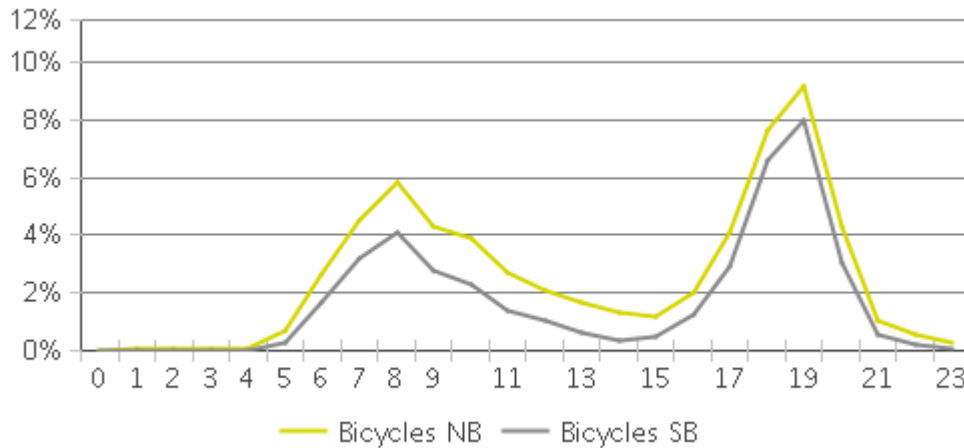

White Oak Trail at 34th St

Period Analyzed: Wednesday, August 01, 2018 to Friday, August 31, 2018

	Total Traffic for the Analyzed Period	Daily Average	Busiest Day of the Week	Distribution	
				IN	OUT
Pedestrians	4,073	131	Tuesday	99	1
Cyclists	6,787	219	Sunday	58	42

White Oak Trail at 34th St

Period Analyzed: Wednesday, August 01, 2018 to Friday, August 31, 2018

White Oak Trail at 34th St (Pedestrians)

Period Analyzed: Wednesday, August 01, 2018 to Friday, August 31, 2018

Daily Data

Weekly Profile

Hourly Profile during Weekdays

Hourly Profile during the Weekend

White Oak Trail at 34th St (Cyclists)

Period Analyzed: Wednesday, August 01, 2018 to Friday, August 31, 2018

Daily Data

Weekly Profile

Hourly Profile during Weekdays

Hourly Profile during the Weekend