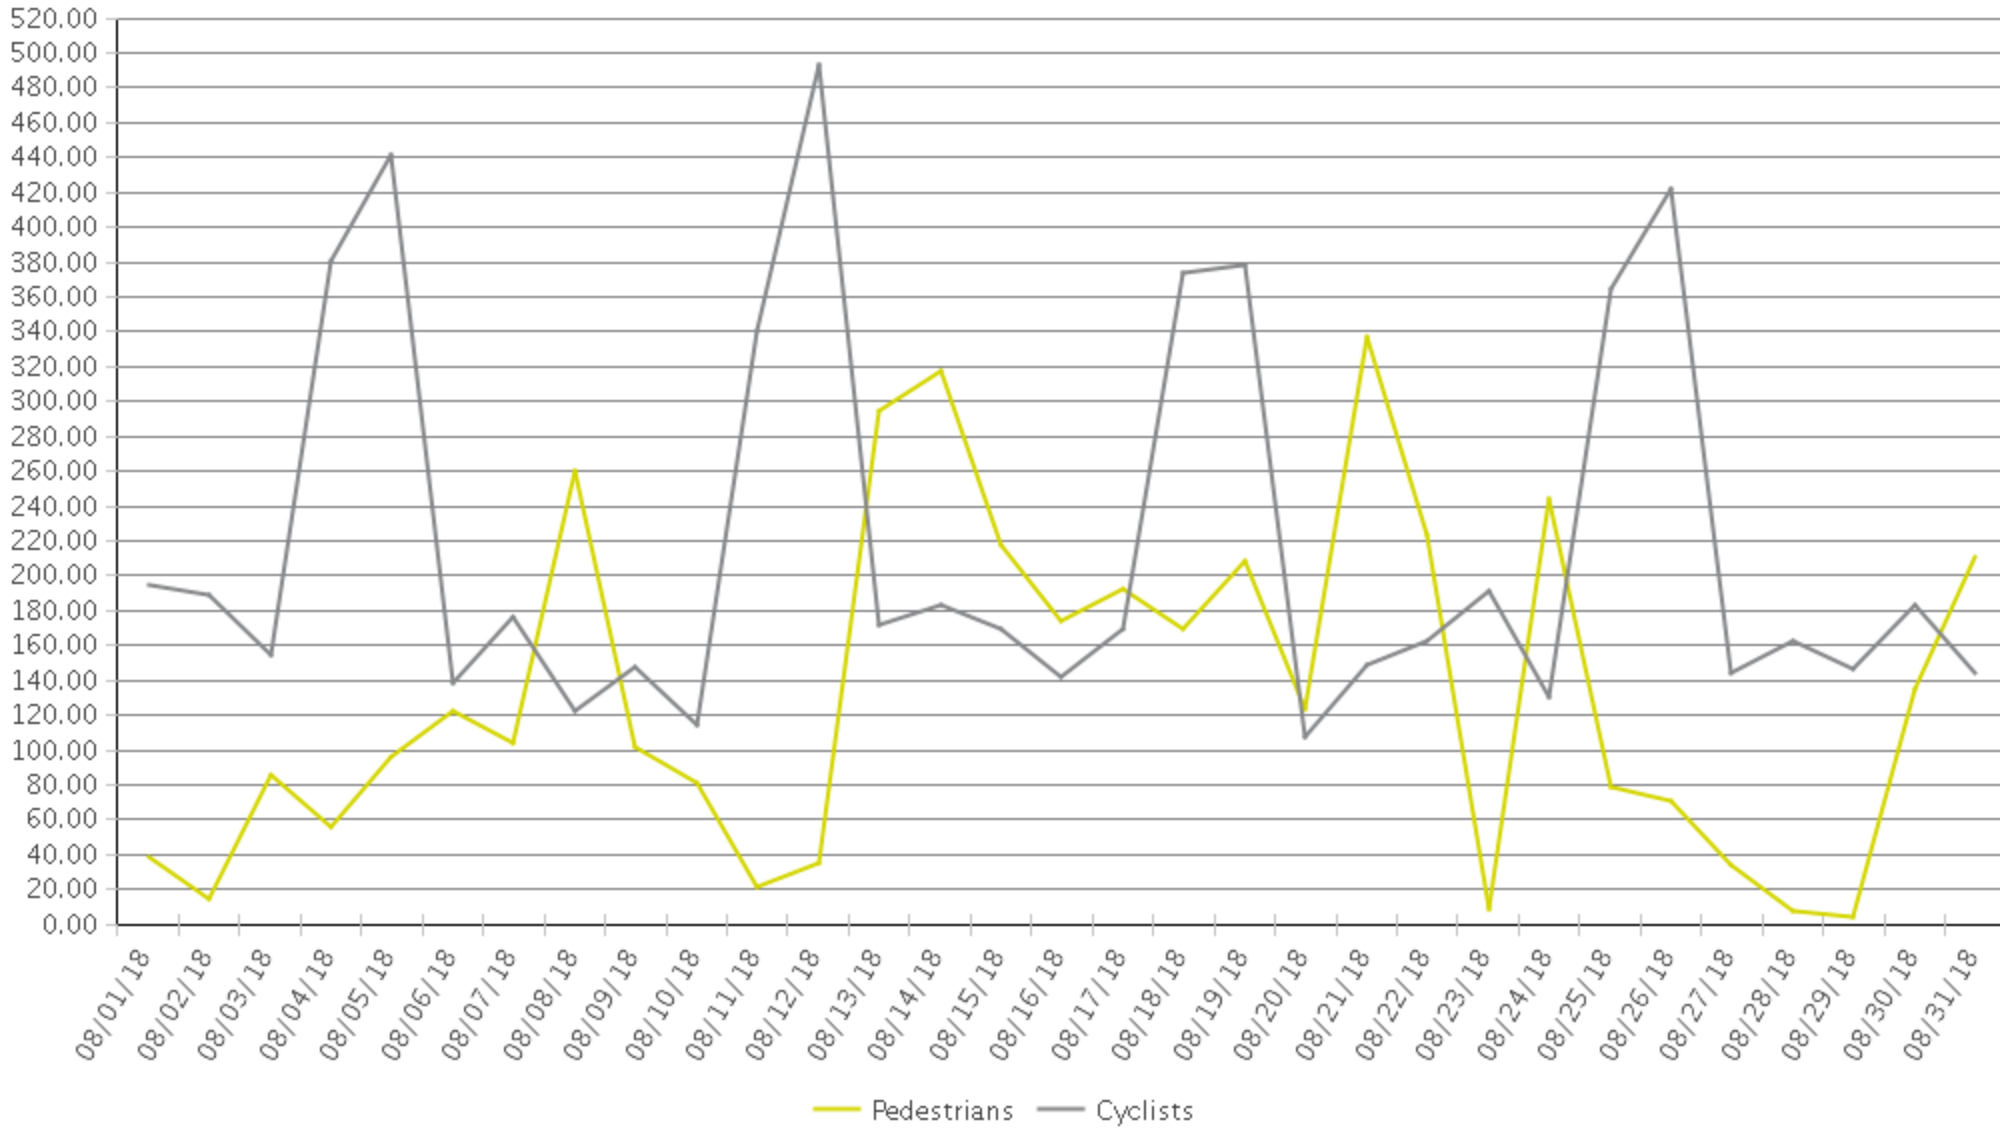

White Oak Trail at 34th St

Period Analyzed: Wednesday, August 01, 2018 to Friday, August 31, 2018

	Total Traffic for the Analyzed Period	Daily Average	Busiest Day of the Week	Distribution	
				IN	OUT
Pedestrians	4,073	131	Tuesday	99	1
Cyclists	6,787	219	Sunday	58	42

White Oak Trail at 34th St

Period Analyzed: Wednesday, August 01, 2018 to Friday, August 31, 2018

White Oak Trail at 34th St (Pedestrians)

Period Analyzed: Wednesday, August 01, 2018 to Friday, August 31, 2018

Daily Data

Weekly Profile

Hourly Profile during Weekdays

Hourly Profile during the Weekend

White Oak Trail at 34th St (Cyclists)

Period Analyzed: Wednesday, August 01, 2018 to Friday, August 31, 2018

Daily Data

Weekly Profile

Hourly Profile during Weekdays

Hourly Profile during the Weekend