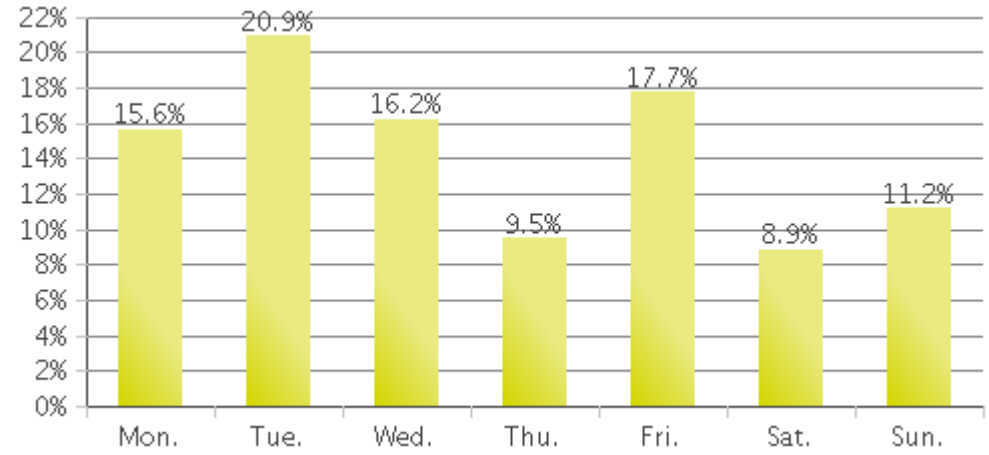

White Oak Trail at 34th St

Period Analyzed: Wednesday, August 01, 2018 to Friday, August 31, 2018

	Total Traffic for the Analyzed Period	Daily Average	Busiest Day of the Week	Distribution	
				IN	OUT
Pedestrians	4,073	131	Tuesday	99	1
Cyclists	6,787	219	Sunday	58	42

White Oak Trail at 34th St

Period Analyzed: Wednesday, August 01, 2018 to Friday, August 31, 2018

White Oak Trail at 34th St (Pedestrians)

Period Analyzed: Wednesday, August 01, 2018 to Friday, August 31, 2018

Daily Data

Weekly Profile

Hourly Profile during Weekdays

Hourly Profile during the Weekend

White Oak Trail at 34th St (Cyclists)

Period Analyzed: Wednesday, August 01, 2018 to Friday, August 31, 2018

Daily Data