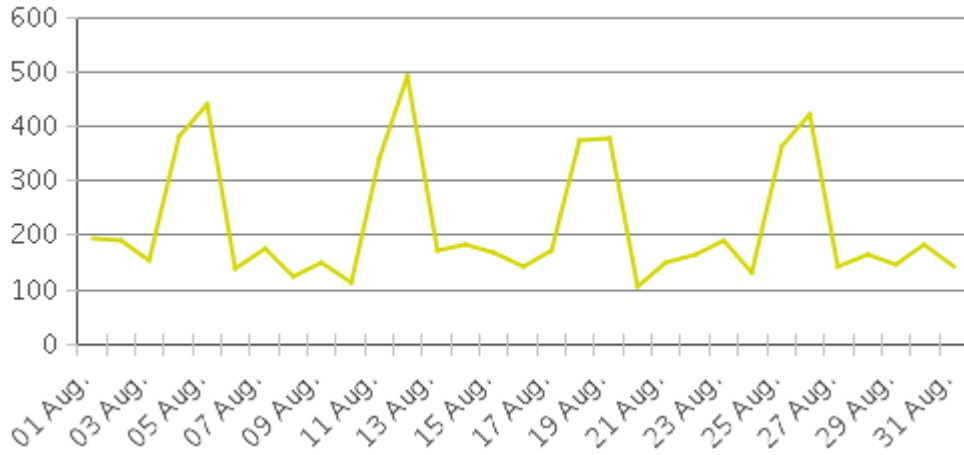

White Oak Trail at 34th St

Period Analyzed: Wednesday, August 01, 2018 to Friday, August 31, 2018

	Total Traffic for the Analyzed Period	Daily Average	Busiest Day of the Week	Distribution	
				IN	OUT
Pedestrians	4,073	131	Tuesday	99	1
Cyclists	6,787	219	Sunday	58	42

White Oak Trail at 34th St

Period Analyzed: Wednesday, August 01, 2018 to Friday, August 31, 2018

White Oak Trail at 34th St (Pedestrians)

Period Analyzed: Wednesday, August 01, 2018 to Friday, August 31, 2018

Daily Data

Weekly Profile

Hourly Profile during Weekdays

Hourly Profile during the Weekend

White Oak Trail at 34th St (Cyclists)

Period Analyzed: Wednesday, August 01, 2018 to Friday, August 31, 2018

Daily Data

Weekly Profile

Hourly Profile during Weekdays

Hourly Profile during the Weekend