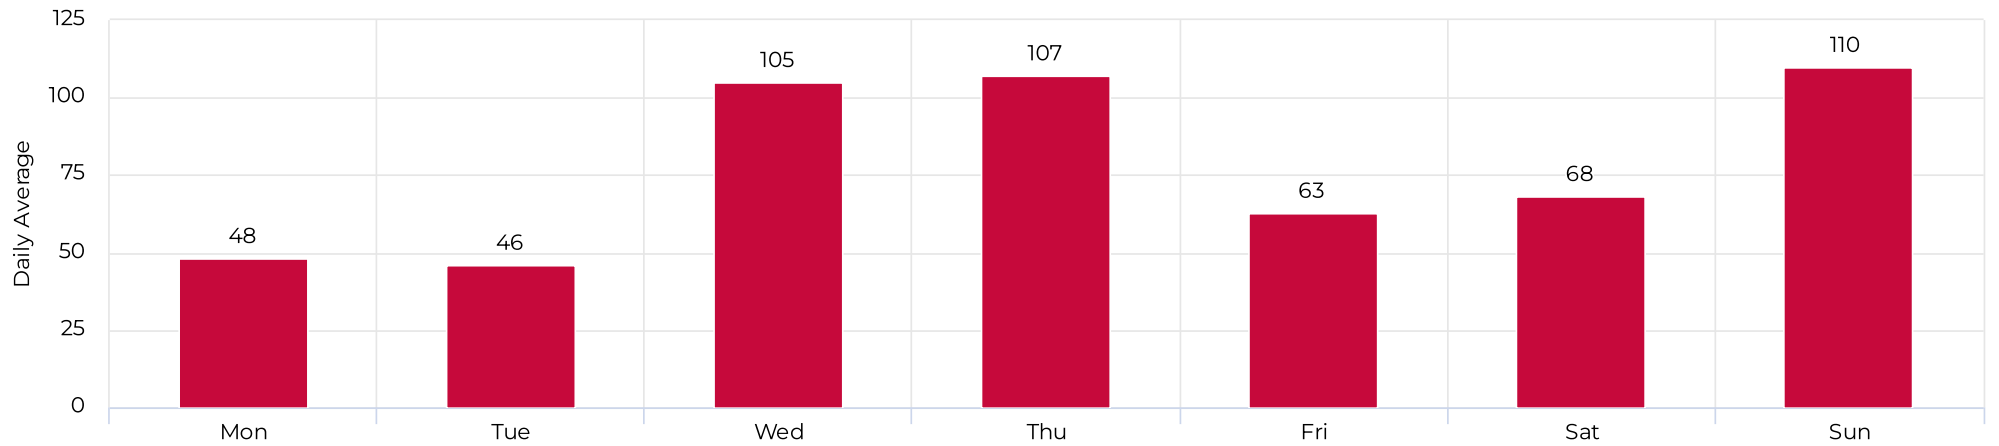

## Daily traffic

## Distribution

January 1, 2022 → January 31, 2022

## Daily Data (Pedestrian)

## Pedestrian Profile (Daily)

January 1, 2022 → January 31, 2022