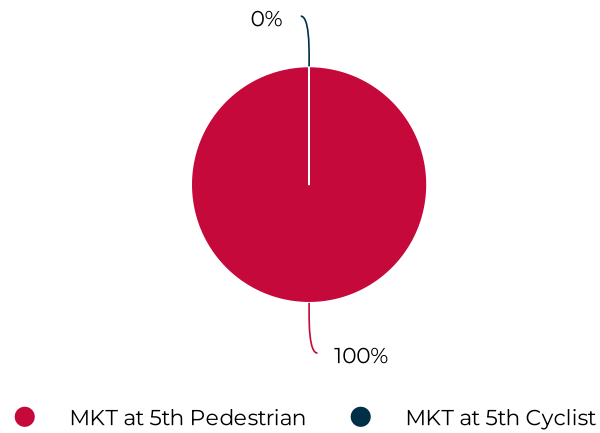

Distribution