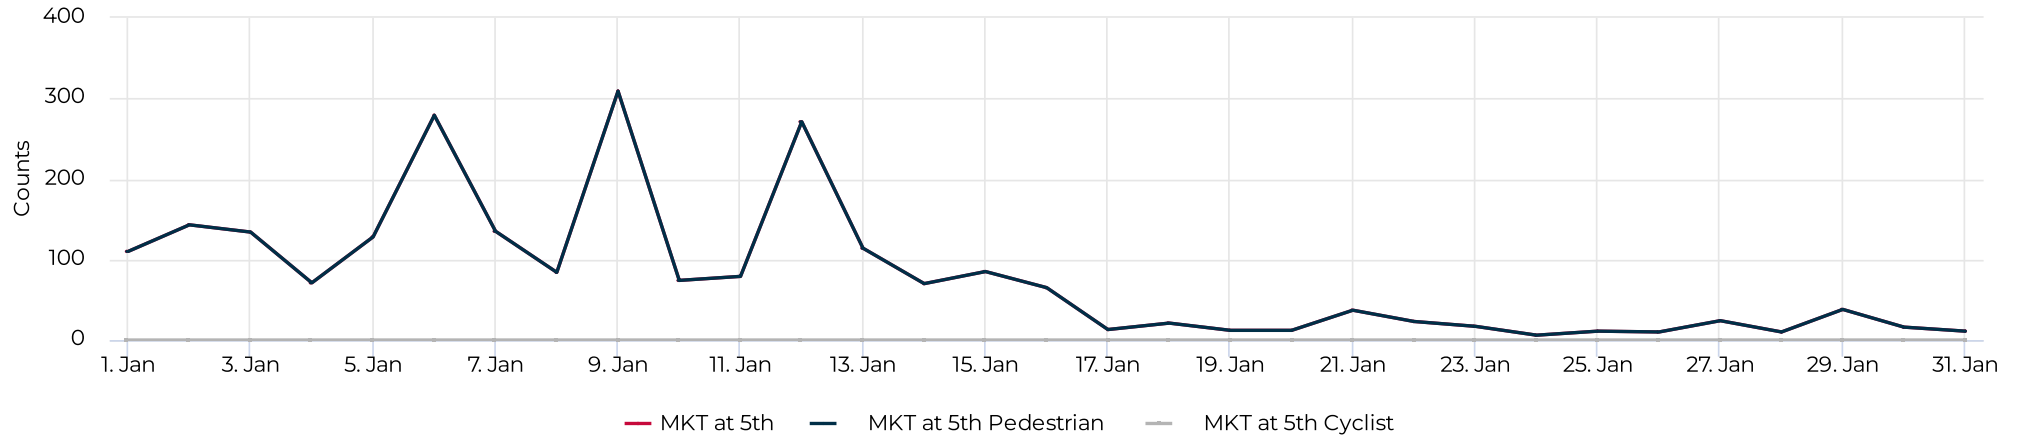

## Monthly Updates:

We are aware that this counter is only recording pedestrian data. While we believe it is an accurate count, we deployed a secondary counter in mid-December to verify this. We will publish this data beginning next month as a companion to the official Eco-Visio data.

## Key Figures Summary

Site	Total ▼	Daily Average	Peak Day	Peak Count
MKT at 5th	2,412	78	Sun Jan 9, 2022	309
MKT at 5th Pedestrian	2,412	78	Sun Jan 9, 2022	309
Pedestrians SB	1,875	60	Sun Jan 9, 2022	295
Pedestrians NB	537	17	Thu Jan 6, 2022	71
MKT at 5th Cyclist	0	0	Tue Jan 11, 2022	0
Bicycles SB	0	0	Fri Jan 21, 2022	0
Bicycles NB	0	0	Sat Jan 1, 2022	0

## Daily traffic