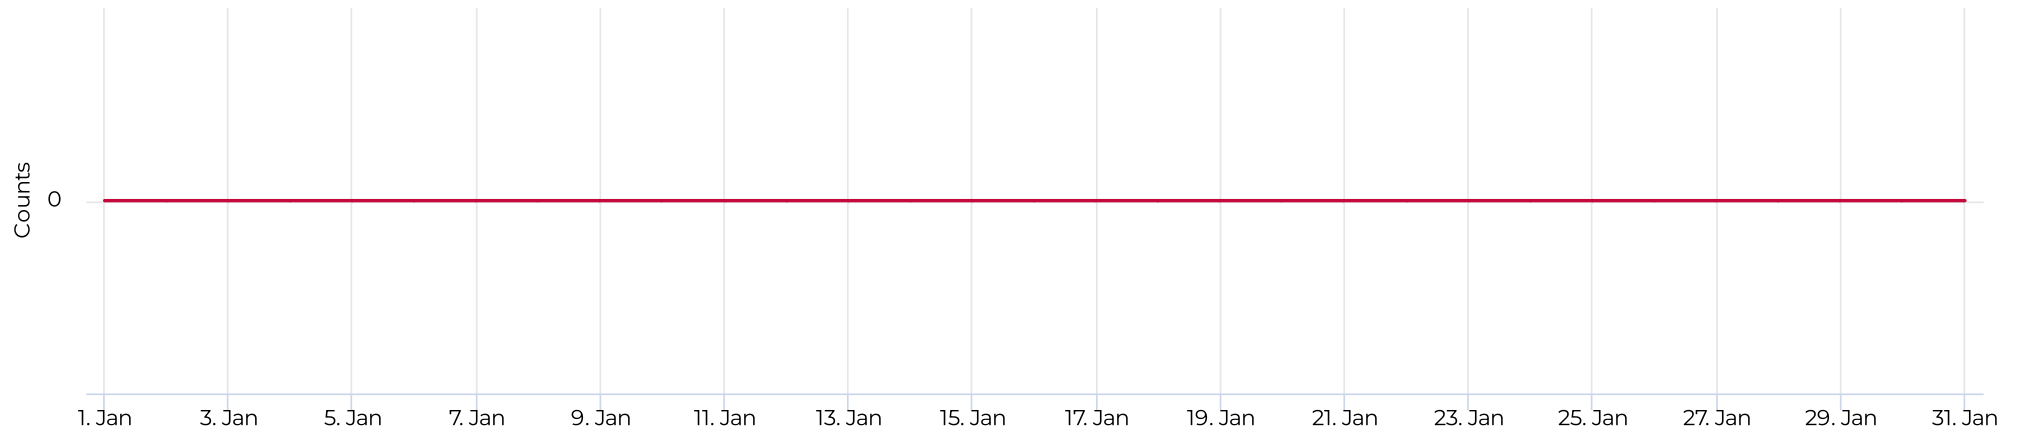

Cyclist Total (Daily)